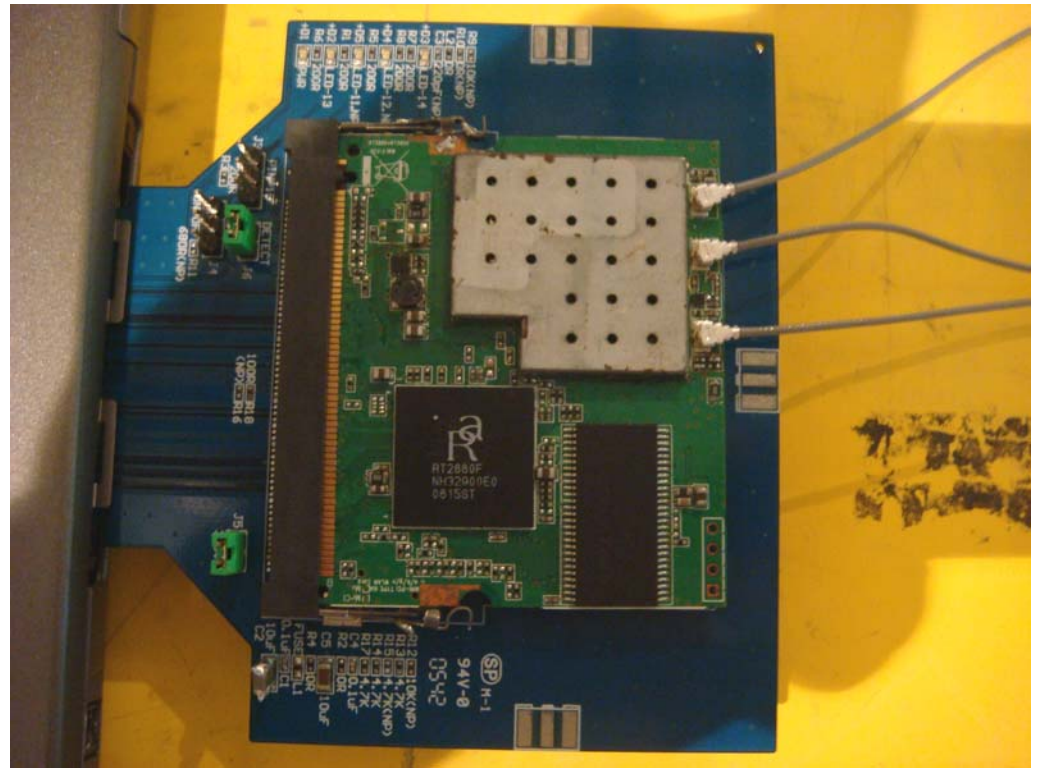

Appendix B. Test Photos

1. Photographs of Conducted Emissions Test Configuration

FRONT VIEW

2. Photographs of Radiated Emissions Test Configuration

9kHz ~30MHz

FRONT VIEW

REAR VIEW

30MHz~1GHz

FRONT VIEW

REAR VIEW

REAR VIEW

Above 1GHz

FRONT VIEW

REAR VIEW