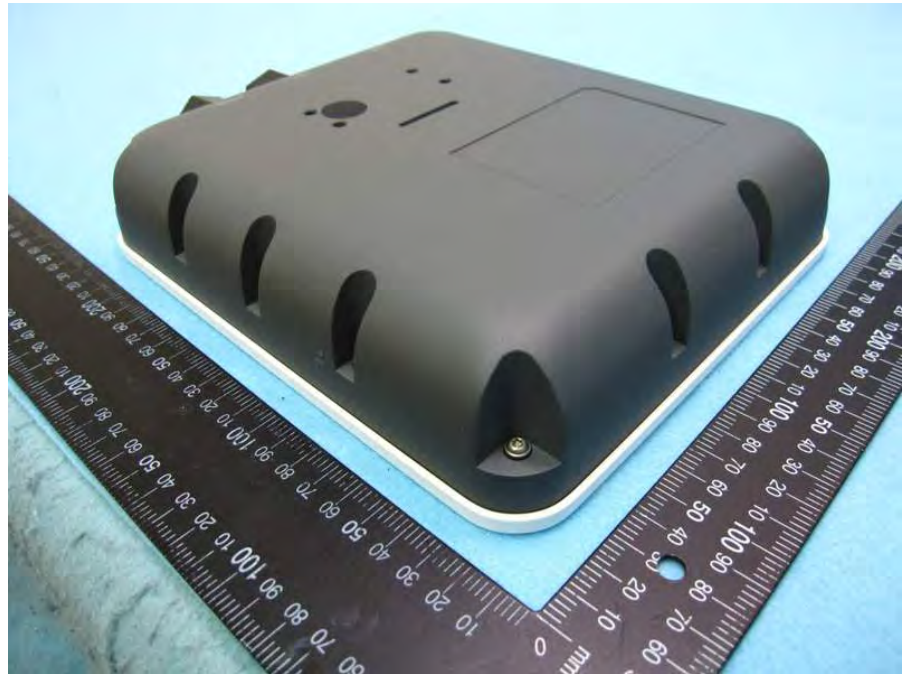

Photographs of EUT

Wall-mounted rack

RJ-45 cable