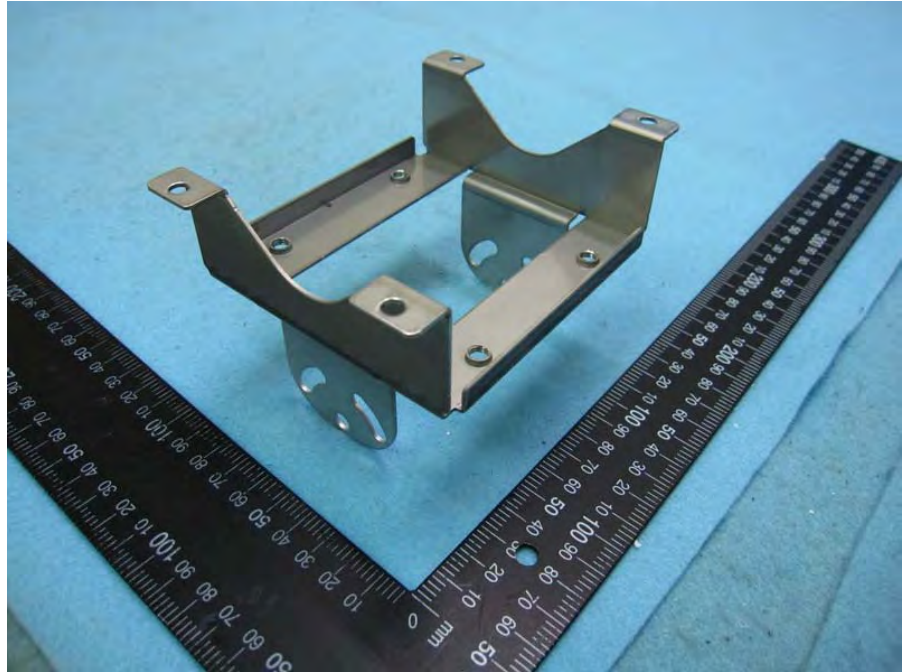

Photographs of EUT

Wall-mounted rack

RJ-45 cable