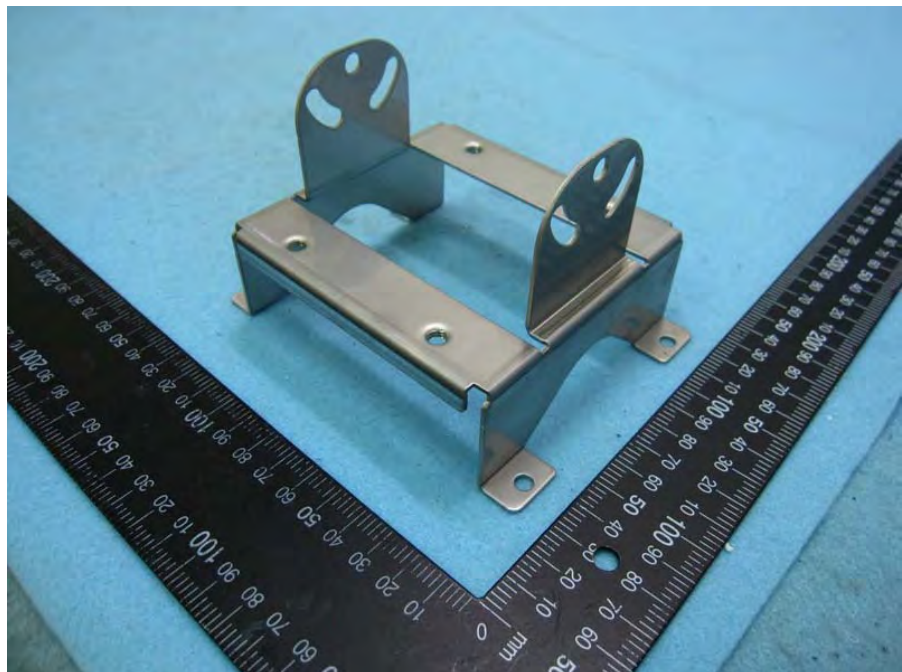

Photographs of EUT

Wall-mounted rack

RJ-45 cable