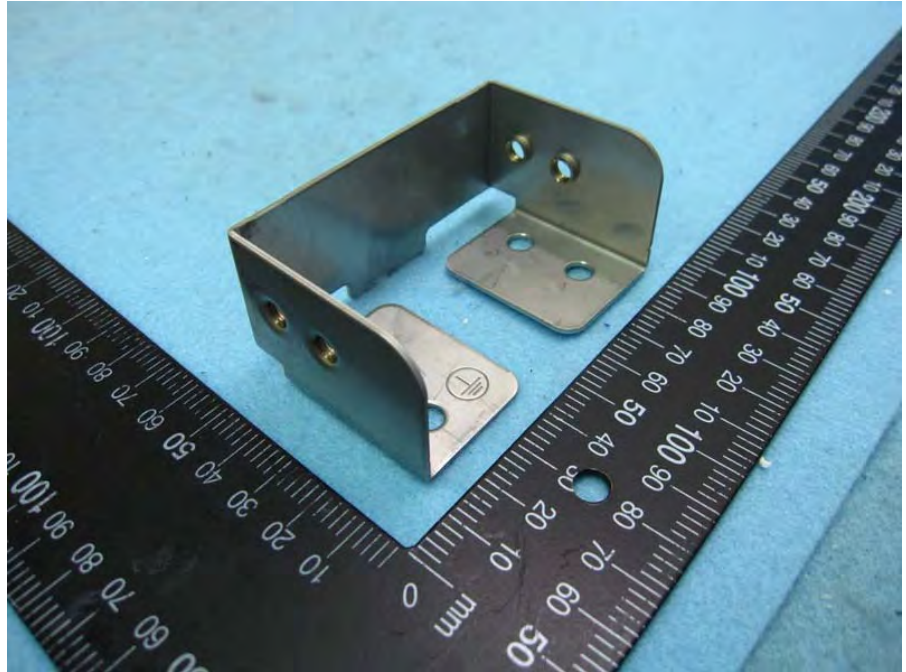

Photographs of EUT

Wall-mounted rack

RJ-45 cable