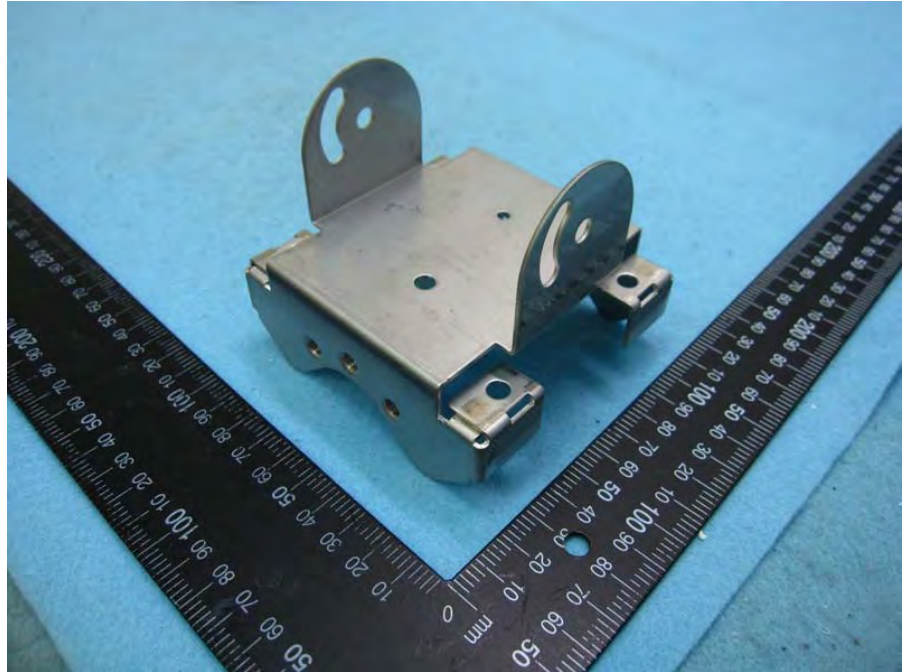

Photographs of EUT

Wall-mounted rack

RJ-45 cable