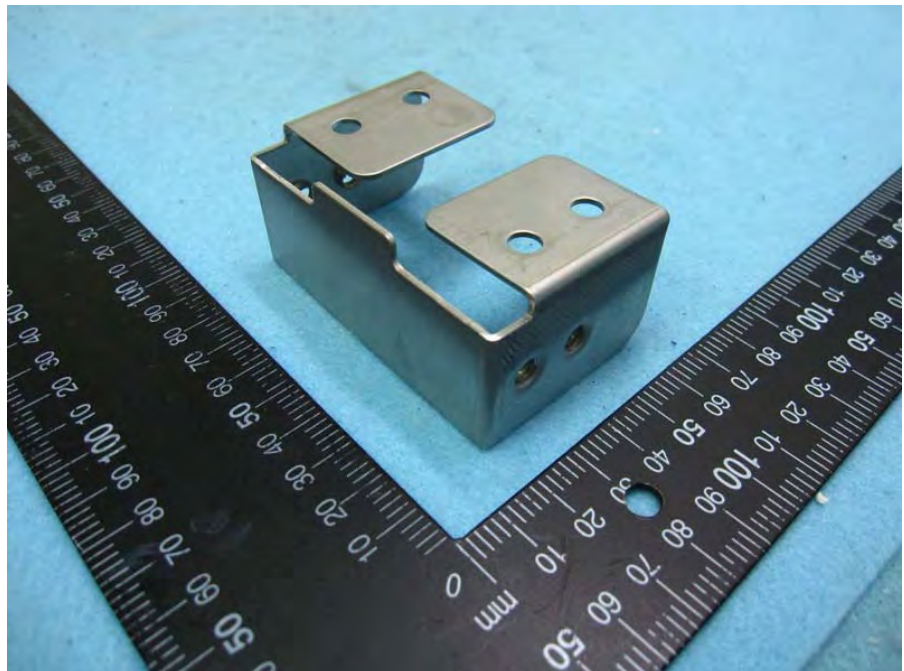

Photographs of EUT

Wall-mounted rack

RJ-45 cable