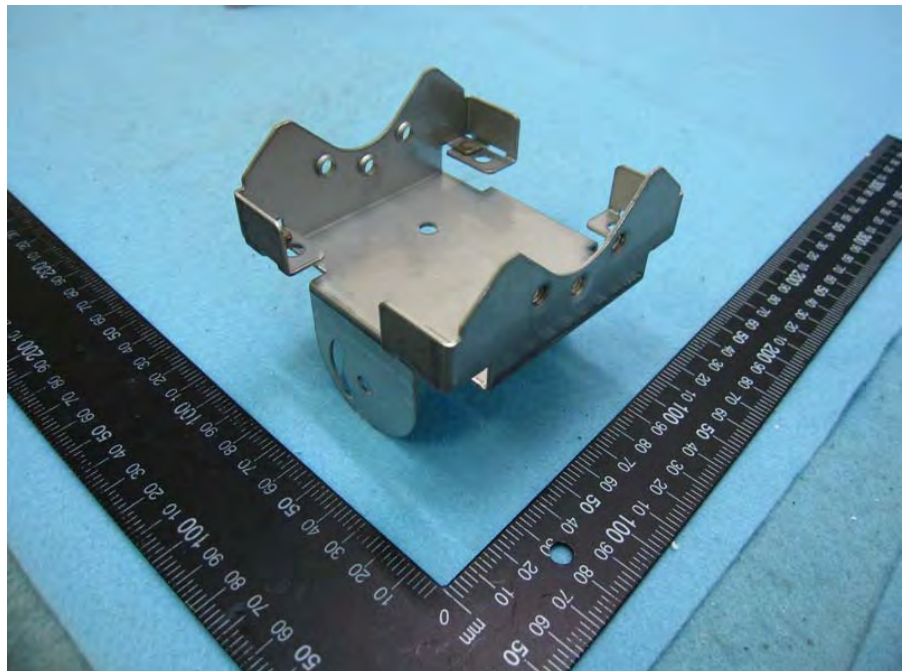

Photographs of EUT

Wall-mounted rack

RJ-45 cable