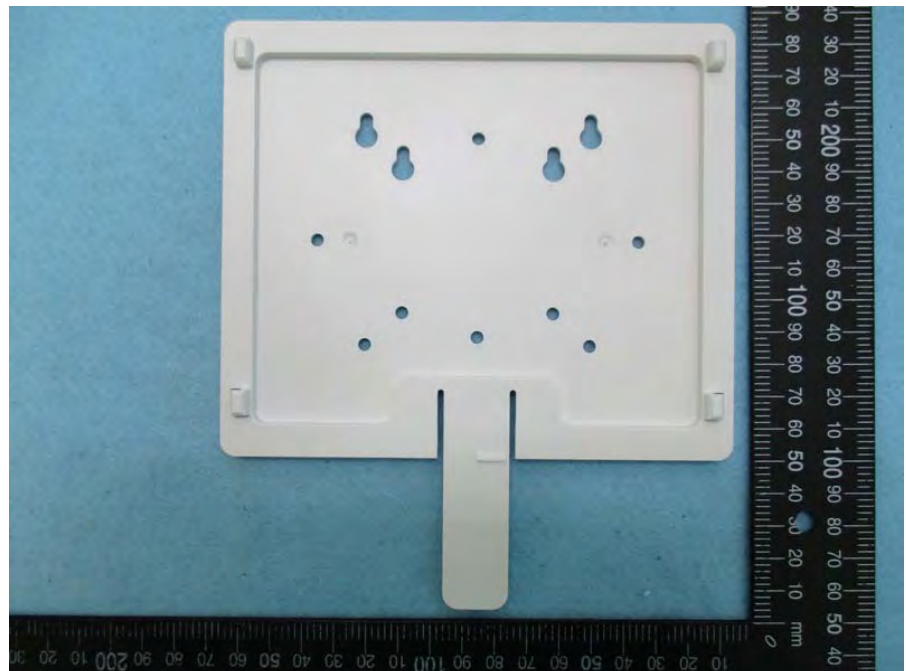

Photographs of EUT

Wall-mounted rack

RJ-45 cable