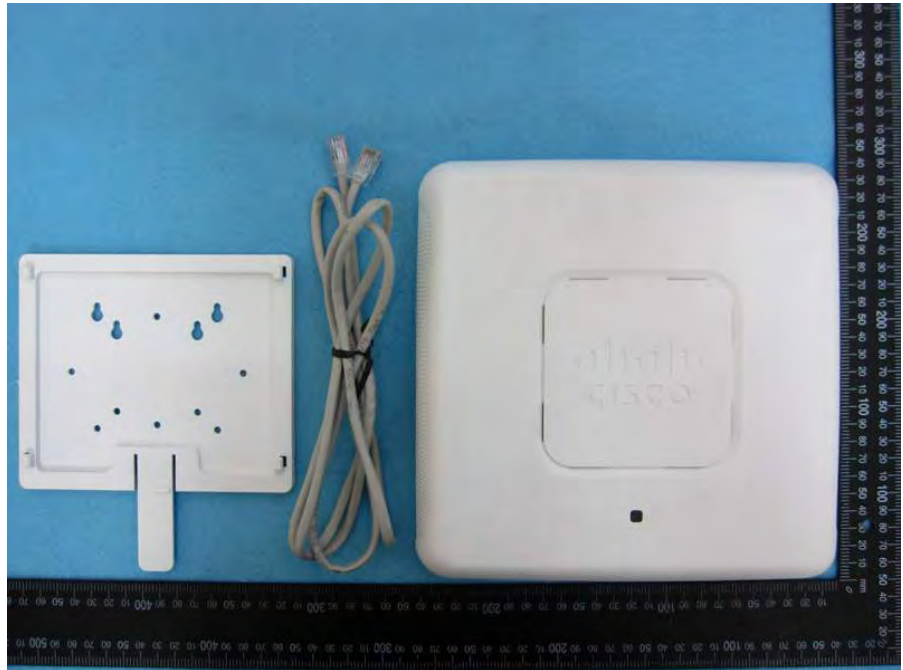

Photographs of EUT

Wall-mounted rack

RJ-45 cable