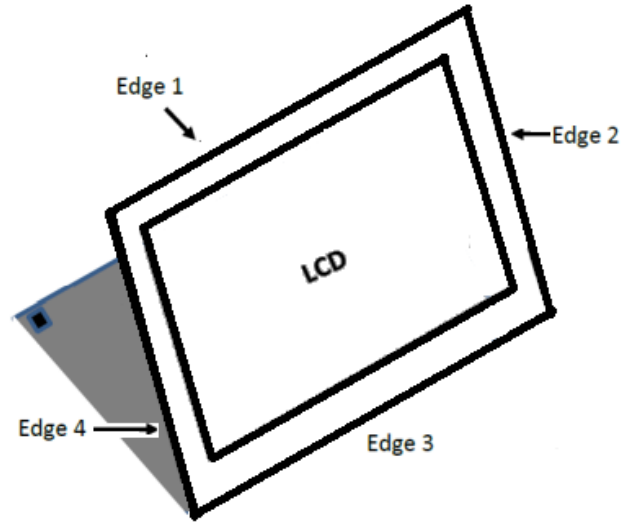

Antenna Location

NB Mode

Separation Distance (mm)	Wi-Fi Antenna (Main)	Wi-Fi Antenna (Aux)
Top-Edge (Edge1)		
Right-Edge (Edge2)		
Bottom-Edge (Edge3)		
Left-Edge (Edge4)		
Bottom	12.5	12.5

Tablet Mode

Separation Distance (mm)	Wi-Fi Antenna (Main)	Wi-Fi Antenna (Aux)
Top-Edge (Edge1)	233.3	233.3
Right-Edge (Edge2)	190.3	72.5
Bottom-Edge (Edge3)	5.5	5.5
Left-Edge (Edge4)	163.7	282.5
Rear Surface	19.15	19.15

Stand Mode

Separation Distance (mm)	Wi-Fi Antenna (Main)	Wi-Fi Antenna (Aux)
Top-Edge (Edge1)	233.3	233.3
Right-Edge (Edge2)	190.3	72.5
Bottom-Edge (Edge3)	12.5	12.5
Left-Edge (Edge4)	163.7	282.5
Rear Surface	12.5	12.5

Tent Mode

Separation Distance (mm)	Wi-Fi Antenna (Main)	Wi-Fi Antenna (Aux)
Top-Edge (Edge1)	233.3	233.3
Right-Edge (Edge2)		
Bottom-Edge (Edge3)		
Left-Edge (Edge4)		
Rear Surface		

SETUP PHOTOS

Tablet Mode Rear