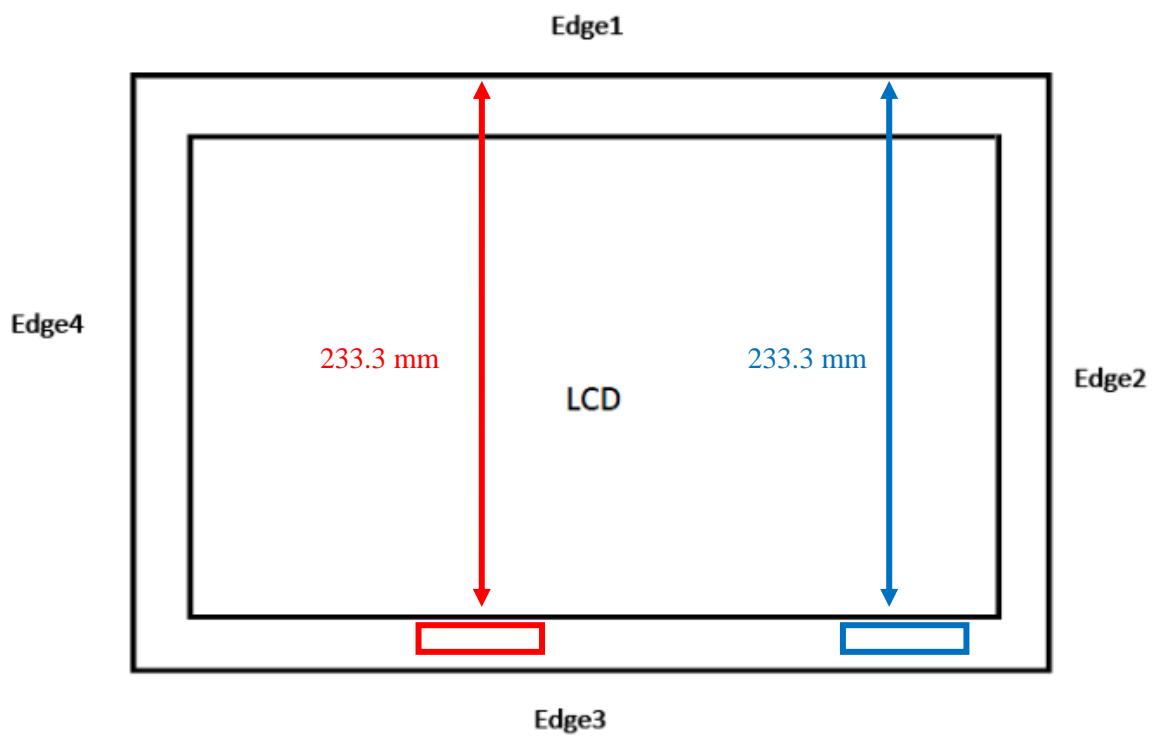

Antenna Location

NB Mode

Separation Distance (mm)	Wi-Fi Antenna (Main)	Wi-Fi Antenna (Aux)
Top-Edge (Edge1)		
Right-Edge (Edge2)		
Bottom-Edge (Edge3)		
Left-Edge (Edge4)		
Bottom	12.5	12.5

Tablet Mode

Separation Distance (mm)	Wi-Fi Antenna (Main)	Wi-Fi Antenna (Aux)
Top-Edge (Edge1)	233.3	233.3
Right-Edge (Edge2)	190.3	72.5
Bottom-Edge (Edge3)	5.5	5.5
Left-Edge (Edge4)	163.7	282.5
Rear Surface	19.15	19.15

Stand Mode

Separation Distance (mm)	Wi-Fi Antenna (Main)	Wi-Fi Antenna (Aux)
Top-Edge (Edge1)	233.3	233.3
Right-Edge (Edge2)	190.3	72.5
Bottom-Edge (Edge3)	12.5	12.5
Left-Edge (Edge4)	163.7	282.5
Rear Surface	12.5	12.5

Tent Mode

Separation Distance (mm)	Wi-Fi Antenna (Main)	Wi-Fi Antenna (Aux)
Top-Edge (Edge1)	233.3	233.3
Right-Edge (Edge2)		
Bottom-Edge (Edge3)		
Left-Edge (Edge4)		
Rear Surface		

SETUP PHOTOS

Tablet Mode Rear