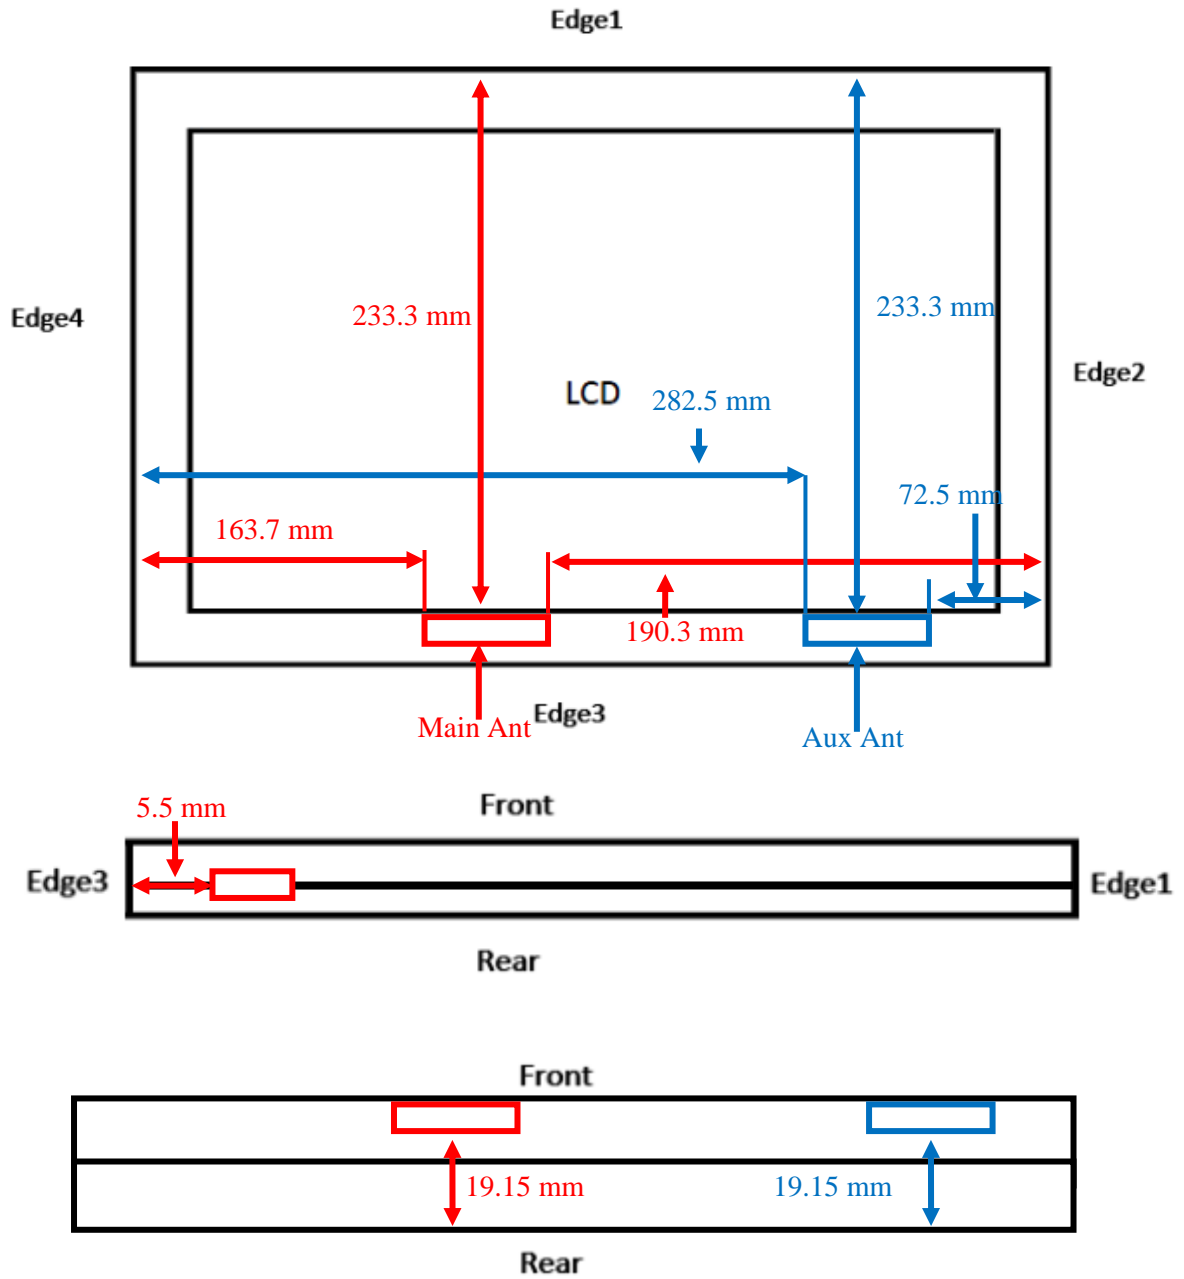

Antenna Location

NB Mode

Separation Distance (mm)	Wi-Fi Antenna (Main)	Wi-Fi Antenna (Aux)
Top-Edge (Edge1)		
Right-Edge (Edge2)		
Bottom-Edge (Edge3)		
Left-Edge (Edge4)		
Bottom	12.5	12.5

Tablet Mode

Separation Distance (mm)	Wi-Fi Antenna (Main)	Wi-Fi Antenna (Aux)
Top-Edge (Edge1)	233.3	233.3
Right-Edge (Edge2)	190.3	72.5
Bottom-Edge (Edge3)	5.5	5.5
Left-Edge (Edge4)	163.7	282.5
Rear Surface	19.15	19.15

Stand Mode

Separation Distance (mm)	Wi-Fi Antenna (Main)	Wi-Fi Antenna (Aux)
Top-Edge (Edge1)	233.3	233.3
Right-Edge (Edge2)	190.3	72.5
Bottom-Edge (Edge3)	12.5	12.5
Left-Edge (Edge4)	163.7	282.5
Rear Surface	12.5	12.5

Tent Mode

Separation Distance (mm)	Wi-Fi Antenna (Main)	Wi-Fi Antenna (Aux)
Top-Edge (Edge1)	233.3	233.3
Right-Edge (Edge2)		
Bottom-Edge (Edge3)		
Left-Edge (Edge4)		
Rear Surface		

SETUP PHOTOS

Tablet Mode Rear