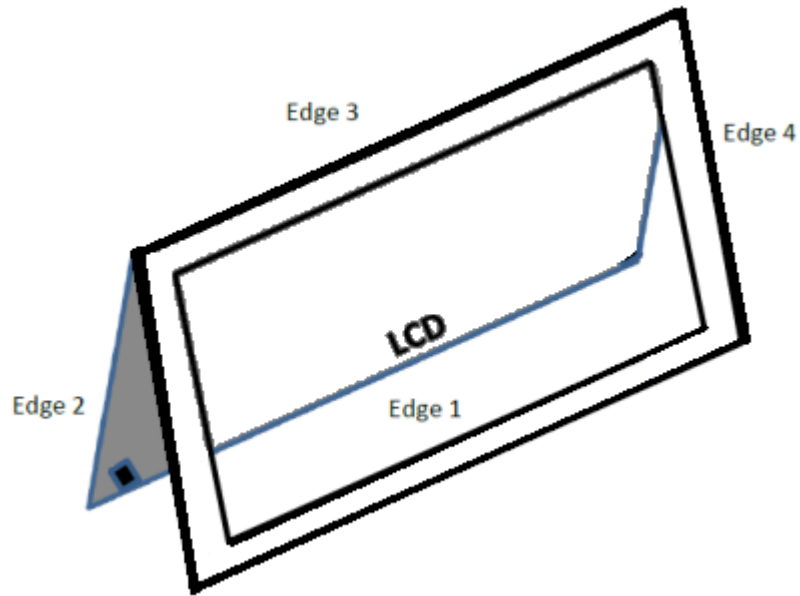

Antenna Location

NB Mode

Separation Distance (mm)	Wi-Fi Antenna (Main)	Wi-Fi Antenna (Aux)
Top-Edge (Edge1)		
Right-Edge (Edge2)		
Bottom-Edge (Edge3)		
Left-Edge (Edge4)		
Bottom	12.5	12.5

Tablet Mode

Separation Distance (mm)	Wi-Fi Antenna (Main)	Wi-Fi Antenna (Aux)
Top-Edge (Edge1)	233.3	233.3
Right-Edge (Edge2)	190.3	72.5
Bottom-Edge (Edge3)	5.5	5.5
Left-Edge (Edge4)	163.7	282.5
Rear Surface	19.15	19.15

Stand Mode

Separation Distance (mm)	Wi-Fi Antenna (Main)	Wi-Fi Antenna (Aux)
Top-Edge (Edge1)	233.3	233.3
Right-Edge (Edge2)	190.3	72.5
Bottom-Edge (Edge3)	12.5	12.5
Left-Edge (Edge4)	163.7	282.5
Rear Surface	12.5	12.5

Tent Mode

Separation Distance (mm)	Wi-Fi Antenna (Main)	Wi-Fi Antenna (Aux)
Top-Edge (Edge1)	233.3	233.3
Right-Edge (Edge2)		
Bottom-Edge (Edge3)		
Left-Edge (Edge4)		
Rear Surface		

SETUP PHOTOS

Tablet Mode Rear