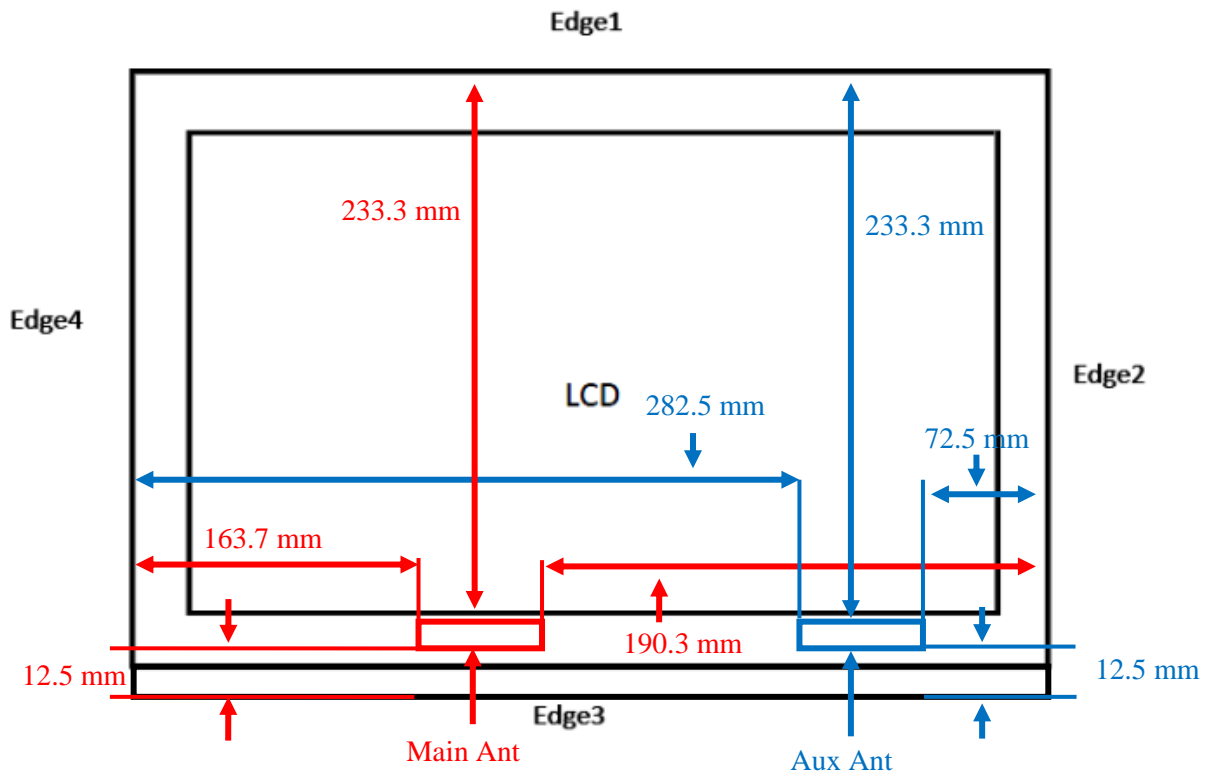

Antenna Location

NB Mode

Separation Distance (mm)	Wi-Fi Antenna (Main)	Wi-Fi Antenna (Aux)
Top-Edge (Edge1)		
Right-Edge (Edge2)		
Bottom-Edge (Edge3)		
Left-Edge (Edge4)		
Bottom	12.5	12.5

Tablet Mode

Separation Distance (mm)	Wi-Fi Antenna (Main)	Wi-Fi Antenna (Aux)
Top-Edge (Edge1)	233.3	233.3
Right-Edge (Edge2)	190.3	72.5
Bottom-Edge (Edge3)	5.5	5.5
Left-Edge (Edge4)	163.7	282.5
Rear Surface	19.15	19.15

Stand Mode

Separation Distance (mm)	Wi-Fi Antenna (Main)	Wi-Fi Antenna (Aux)
Top-Edge (Edge1)	233.3	233.3
Right-Edge (Edge2)	190.3	72.5
Bottom-Edge (Edge3)	12.5	12.5
Left-Edge (Edge4)	163.7	282.5
Rear Surface	12.5	12.5

Tent Mode

Separation Distance (mm)	Wi-Fi Antenna (Main)	Wi-Fi Antenna (Aux)
Top-Edge (Edge1)	233.3	233.3
Right-Edge (Edge2)		
Bottom-Edge (Edge3)		
Left-Edge (Edge4)		
Rear Surface		

SETUP PHOTOS

Tablet Mode Rear