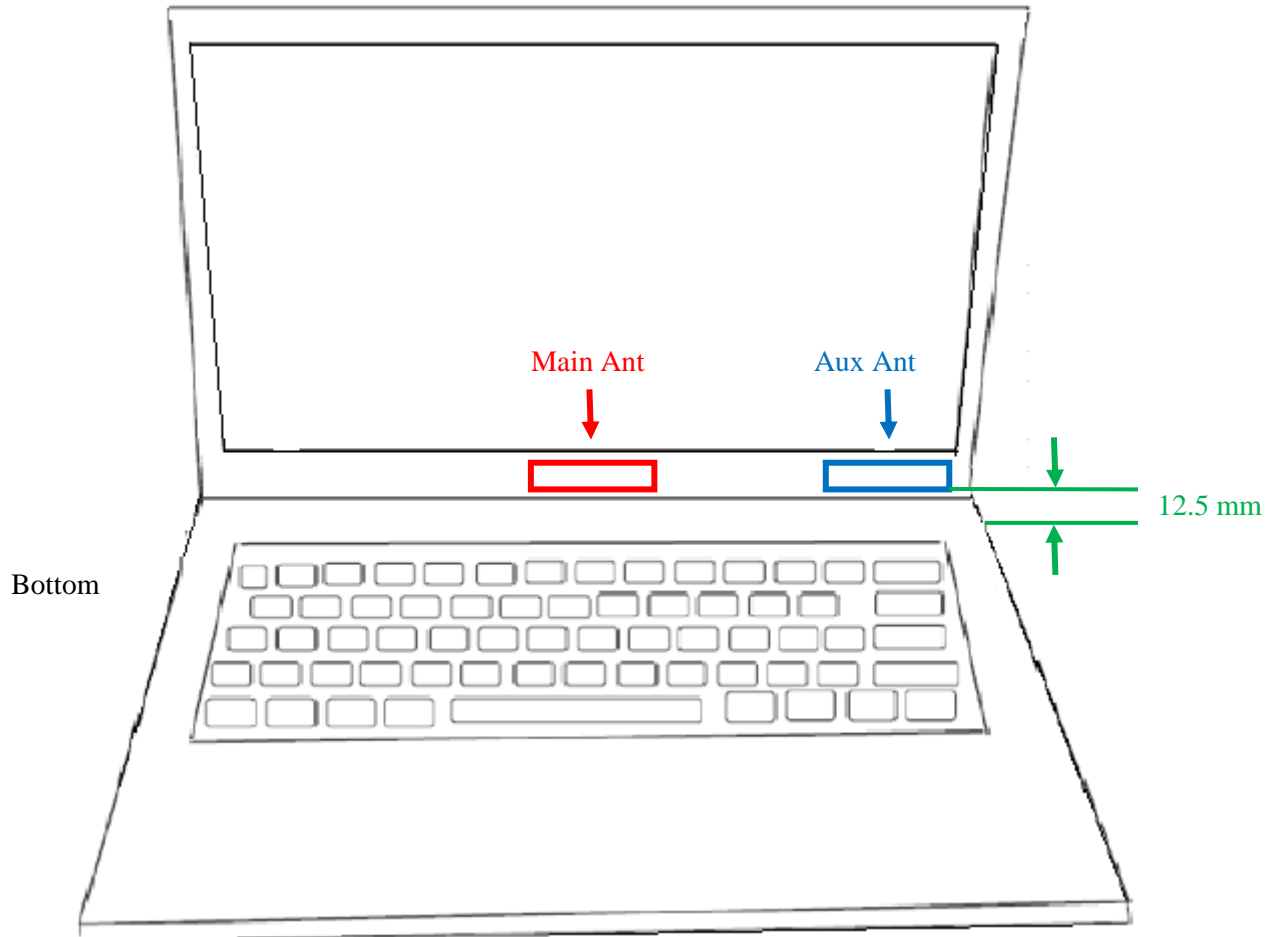

Antenna Location

NB Mode

Separation Distance (mm)	Wi-Fi Antenna (Main)	Wi-Fi Antenna (Aux)
Top-Edge (Edge1)		
Right-Edge (Edge2)		
Bottom-Edge (Edge3)		
Left-Edge (Edge4)		
Bottom	12.5	12.5

Tablet Mode

Separation Distance (mm)	Wi-Fi Antenna (Main)	Wi-Fi Antenna (Aux)
Top-Edge (Edge1)	233.3	233.3
Right-Edge (Edge2)	190.3	72.5
Bottom-Edge (Edge3)	5.5	5.5
Left-Edge (Edge4)	163.7	282.5
Rear Surface	19.15	19.15

Stand Mode

Separation Distance (mm)	Wi-Fi Antenna (Main)	Wi-Fi Antenna (Aux)
Top-Edge (Edge1)	233.3	233.3
Right-Edge (Edge2)	190.3	72.5
Bottom-Edge (Edge3)	12.5	12.5
Left-Edge (Edge4)	163.7	282.5
Rear Surface	12.5	12.5

Tent Mode

Separation Distance (mm)	Wi-Fi Antenna (Main)	Wi-Fi Antenna (Aux)
Top-Edge (Edge1)	233.3	233.3
Right-Edge (Edge2)		
Bottom-Edge (Edge3)		
Left-Edge (Edge4)		
Rear Surface		

SETUP PHOTOS

Tablet Mode Rear