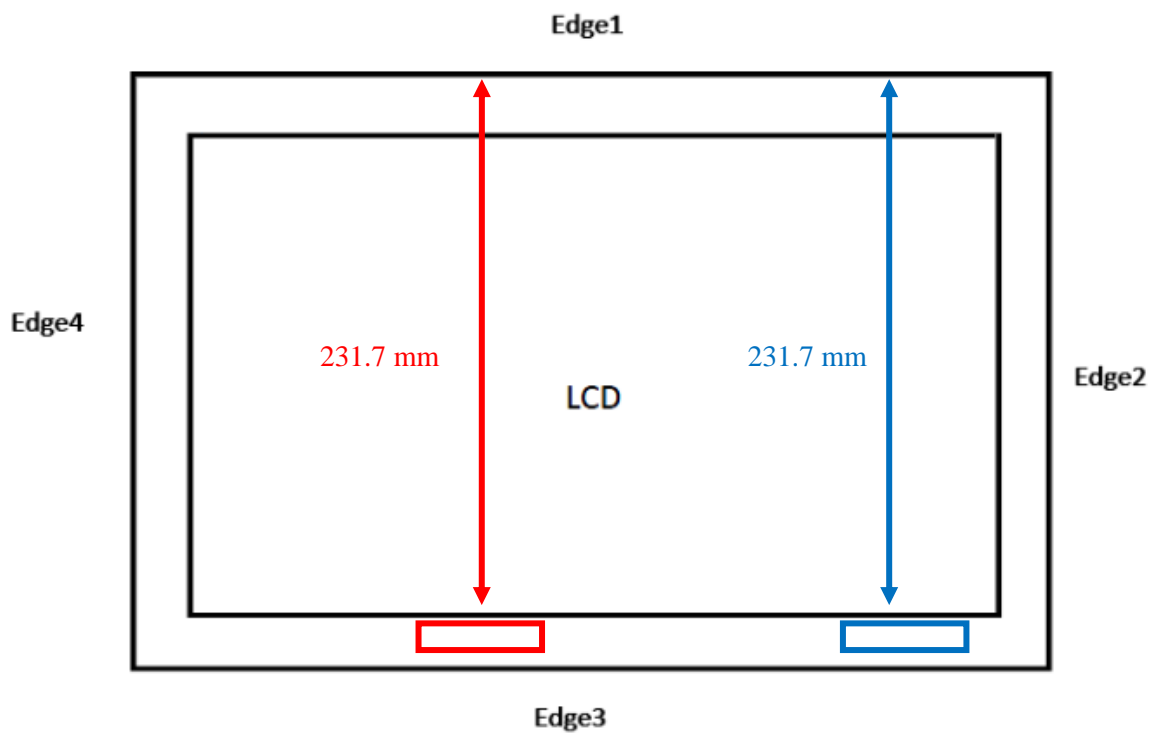

Antenna Location

NB Mode

Separation Distance (mm)	Wi-Fi Antenna (Main)	Wi-Fi Antenna (Aux)
Top-Edge (Edge1)		
Right-Edge (Edge2)		
Bottom-Edge (Edge3)		
Left-Edge (Edge4)		
Bottom	16.3	16.3

Tablet Mode

Separation Distance (mm)	Wi-Fi Antenna (Main)	Wi-Fi Antenna (Aux)
Top-Edge (Edge1)	231.7	231.7
Right-Edge (Edge2)	190.3	72.5
Bottom-Edge (Edge3)	5.5	5.5
Left-Edge (Edge4)	163.7	282.5
Rear Surface	20.24	20.24

Stand Mode

Separation Distance (mm)	Wi-Fi Antenna (Main)	Wi-Fi Antenna (Aux)
Top-Edge (Edge1)	231.7	231.7
Right-Edge (Edge2)		72.5
Bottom-Edge (Edge3)	5.5	5.5
Left-Edge (Edge4)	163.7	
Rear Surface	16.3	16.3

Tent Mode

Separation Distance (mm)	Wi-Fi Antenna (Main)	Wi-Fi Antenna (Aux)
Top-Edge (Edge1)	231.7	231.7
Right-Edge (Edge2)		
Bottom-Edge (Edge3)		
Left-Edge (Edge4)		
Rear Surface		

SETUP PHOTOS

Tablet Mode Rear