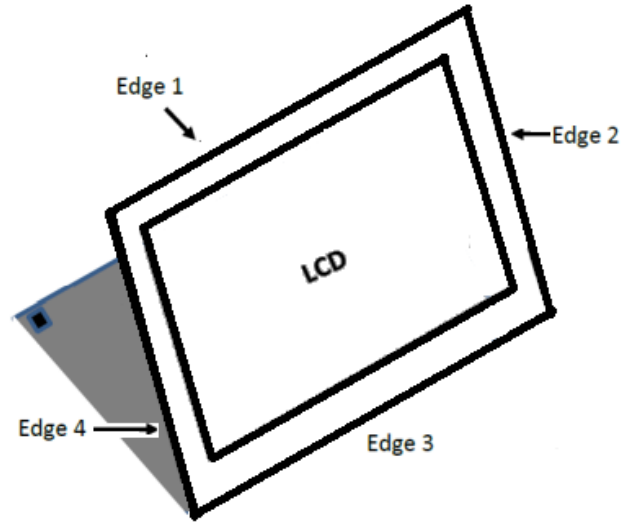

Antenna Location

NB Mode

Separation Distance (mm)	Wi-Fi Antenna (Main)	Wi-Fi Antenna (Aux)
Top-Edge (Edge1)		
Right-Edge (Edge2)		
Bottom-Edge (Edge3)		
Left-Edge (Edge4)		
Bottom	16.3	16.3

Tablet Mode

Separation Distance (mm)	Wi-Fi Antenna (Main)	Wi-Fi Antenna (Aux)
Top-Edge (Edge1)	231.7	231.7
Right-Edge (Edge2)	190.3	72.5
Bottom-Edge (Edge3)	5.5	5.5
Left-Edge (Edge4)	163.7	282.5
Rear Surface	20.24	20.24

Stand Mode

Separation Distance (mm)	Wi-Fi Antenna (Main)	Wi-Fi Antenna (Aux)
Top-Edge (Edge1)	231.7	231.7
Right-Edge (Edge2)		72.5
Bottom-Edge (Edge3)	5.5	5.5
Left-Edge (Edge4)	163.7	
Rear Surface	16.3	16.3

Tent Mode

Separation Distance (mm)	Wi-Fi Antenna (Main)	Wi-Fi Antenna (Aux)
Top-Edge (Edge1)	231.7	231.7
Right-Edge (Edge2)		
Bottom-Edge (Edge3)		
Left-Edge (Edge4)		
Rear Surface		

SETUP PHOTOS

Tablet Mode Rear