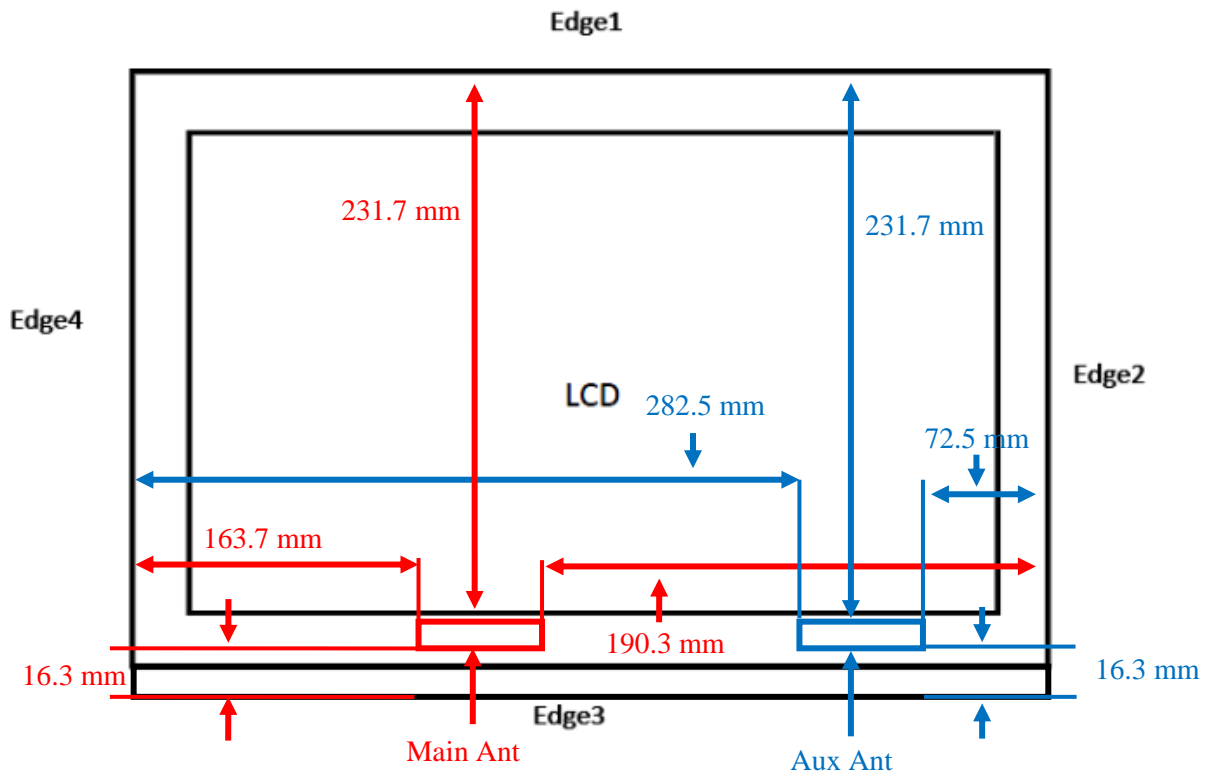

Antenna Location

NB Mode

Separation Distance (mm)	Wi-Fi Antenna (Main)	Wi-Fi Antenna (Aux)
Top-Edge (Edge1)		
Right-Edge (Edge2)		
Bottom-Edge (Edge3)		
Left-Edge (Edge4)		
Bottom	16.3	16.3

Tablet Mode

Separation Distance (mm)	Wi-Fi Antenna (Main)	Wi-Fi Antenna (Aux)
Top-Edge (Edge1)	231.7	231.7
Right-Edge (Edge2)	190.3	72.5
Bottom-Edge (Edge3)	5.5	5.5
Left-Edge (Edge4)	163.7	282.5
Rear Surface	20.24	20.24

Stand Mode

Separation Distance (mm)	Wi-Fi Antenna (Main)	Wi-Fi Antenna (Aux)
Top-Edge (Edge1)	231.7	231.7
Right-Edge (Edge2)		72.5
Bottom-Edge (Edge3)	5.5	5.5
Left-Edge (Edge4)	163.7	
Rear Surface	16.3	16.3

Tent Mode

Separation Distance (mm)	Wi-Fi Antenna (Main)	Wi-Fi Antenna (Aux)
Top-Edge (Edge1)	231.7	231.7
Right-Edge (Edge2)		
Bottom-Edge (Edge3)		
Left-Edge (Edge4)		
Rear Surface		

SETUP PHOTOS

Tablet Mode Rear