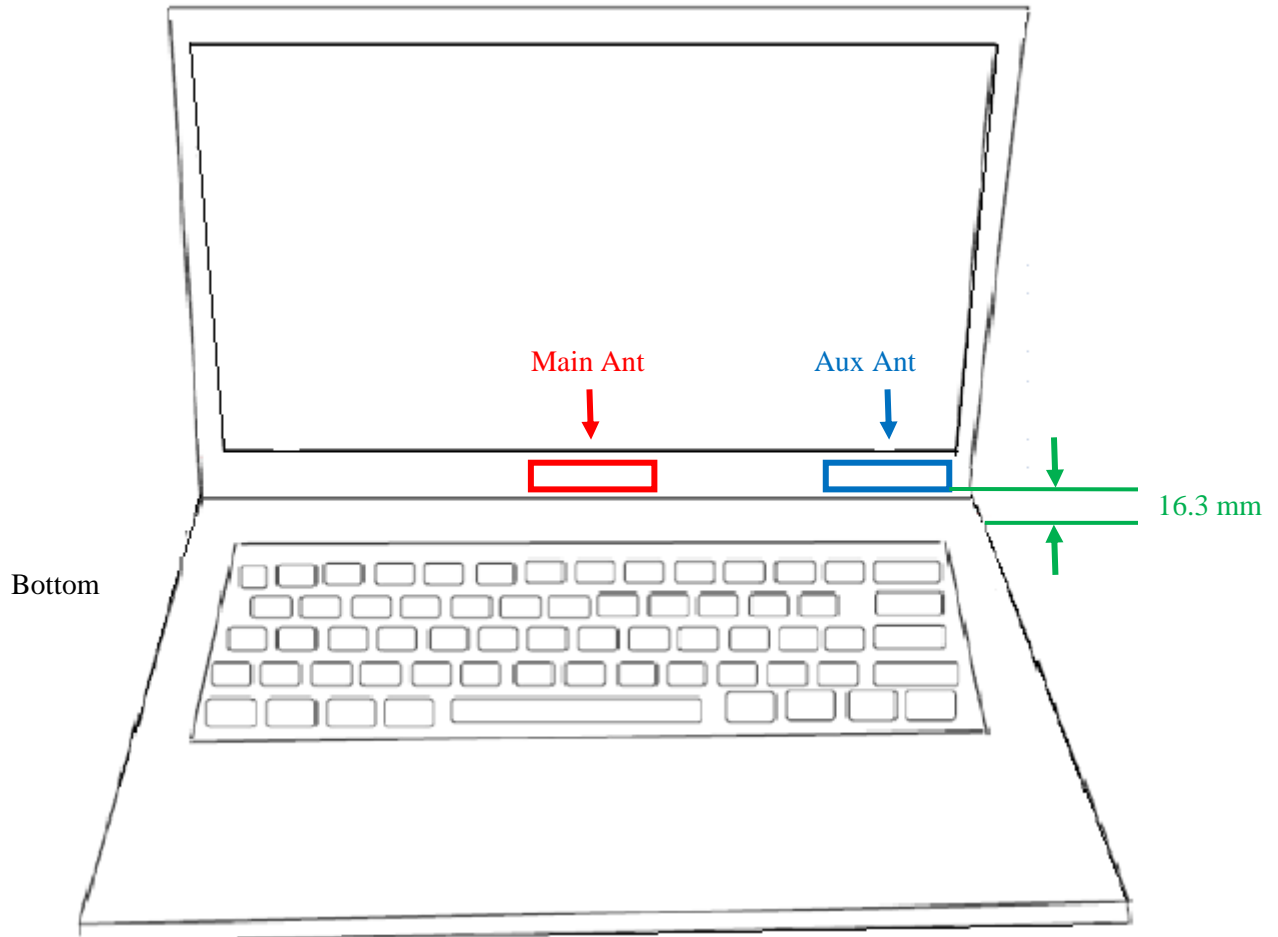

Antenna Location

NB Mode

Separation Distance (mm)	Wi-Fi Antenna (Main)	Wi-Fi Antenna (Aux)
Top-Edge (Edge1)		
Right-Edge (Edge2)		
Bottom-Edge (Edge3)		
Left-Edge (Edge4)		
Bottom	16.3	16.3

Tablet Mode

Separation Distance (mm)	Wi-Fi Antenna (Main)	Wi-Fi Antenna (Aux)
Top-Edge (Edge1)	231.7	231.7
Right-Edge (Edge2)	190.3	72.5
Bottom-Edge (Edge3)	5.5	5.5
Left-Edge (Edge4)	163.7	282.5
Rear Surface	20.24	20.24

Stand Mode

Separation Distance (mm)	Wi-Fi Antenna (Main)	Wi-Fi Antenna (Aux)
Top-Edge (Edge1)	231.7	231.7
Right-Edge (Edge2)		72.5
Bottom-Edge (Edge3)	5.5	5.5
Left-Edge (Edge4)	163.7	
Rear Surface	16.3	16.3

Tent Mode

Separation Distance (mm)	Wi-Fi Antenna (Main)	Wi-Fi Antenna (Aux)
Top-Edge (Edge1)	231.7	231.7
Right-Edge (Edge2)		
Bottom-Edge (Edge3)		
Left-Edge (Edge4)		
Rear Surface		

SETUP PHOTOS

Tablet Mode Rear