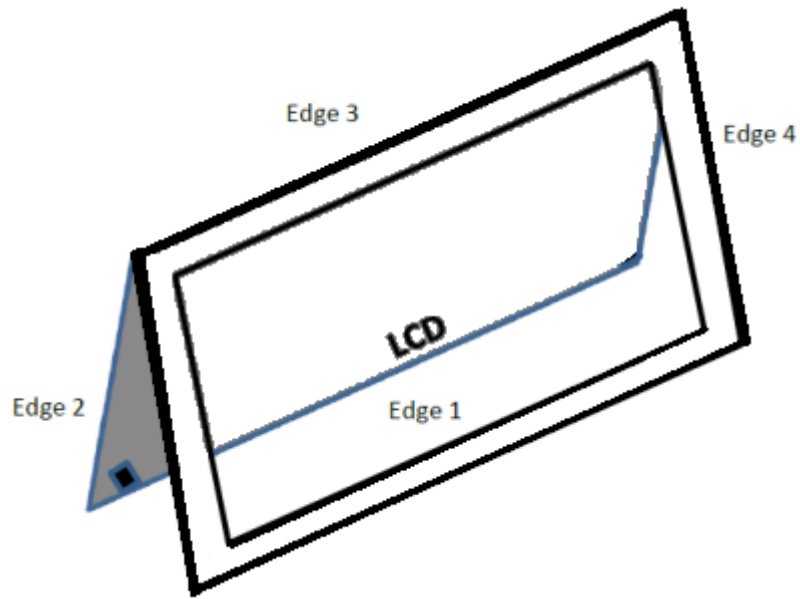

Antenna Location

NB Mode

Separation Distance (mm)	Wi-Fi Antenna (Main)	Wi-Fi Antenna (Aux)
Top-Edge (Edge1)		
Right-Edge (Edge2)		
Bottom-Edge (Edge3)		
Left-Edge (Edge4)		
Bottom	16.3	16.3

Tablet Mode

Separation Distance (mm)	Wi-Fi Antenna (Main)	Wi-Fi Antenna (Aux)
Top-Edge (Edge1)	231.7	231.7
Right-Edge (Edge2)	190.3	72.5
Bottom-Edge (Edge3)	5.5	5.5
Left-Edge (Edge4)	163.7	282.5
Rear Surface	20.24	20.24

Stand Mode

Separation Distance (mm)	Wi-Fi Antenna (Main)	Wi-Fi Antenna (Aux)
Top-Edge (Edge1)	231.7	231.7
Right-Edge (Edge2)		72.5
Bottom-Edge (Edge3)	5.5	5.5
Left-Edge (Edge4)	163.7	
Rear Surface	16.3	16.3

Tent Mode

Separation Distance (mm)	Wi-Fi Antenna (Main)	Wi-Fi Antenna (Aux)
Top-Edge (Edge1)	231.7	231.7
Right-Edge (Edge2)		
Bottom-Edge (Edge3)		
Left-Edge (Edge4)		
Rear Surface		

SETUP PHOTOS

Tablet Mode Rear