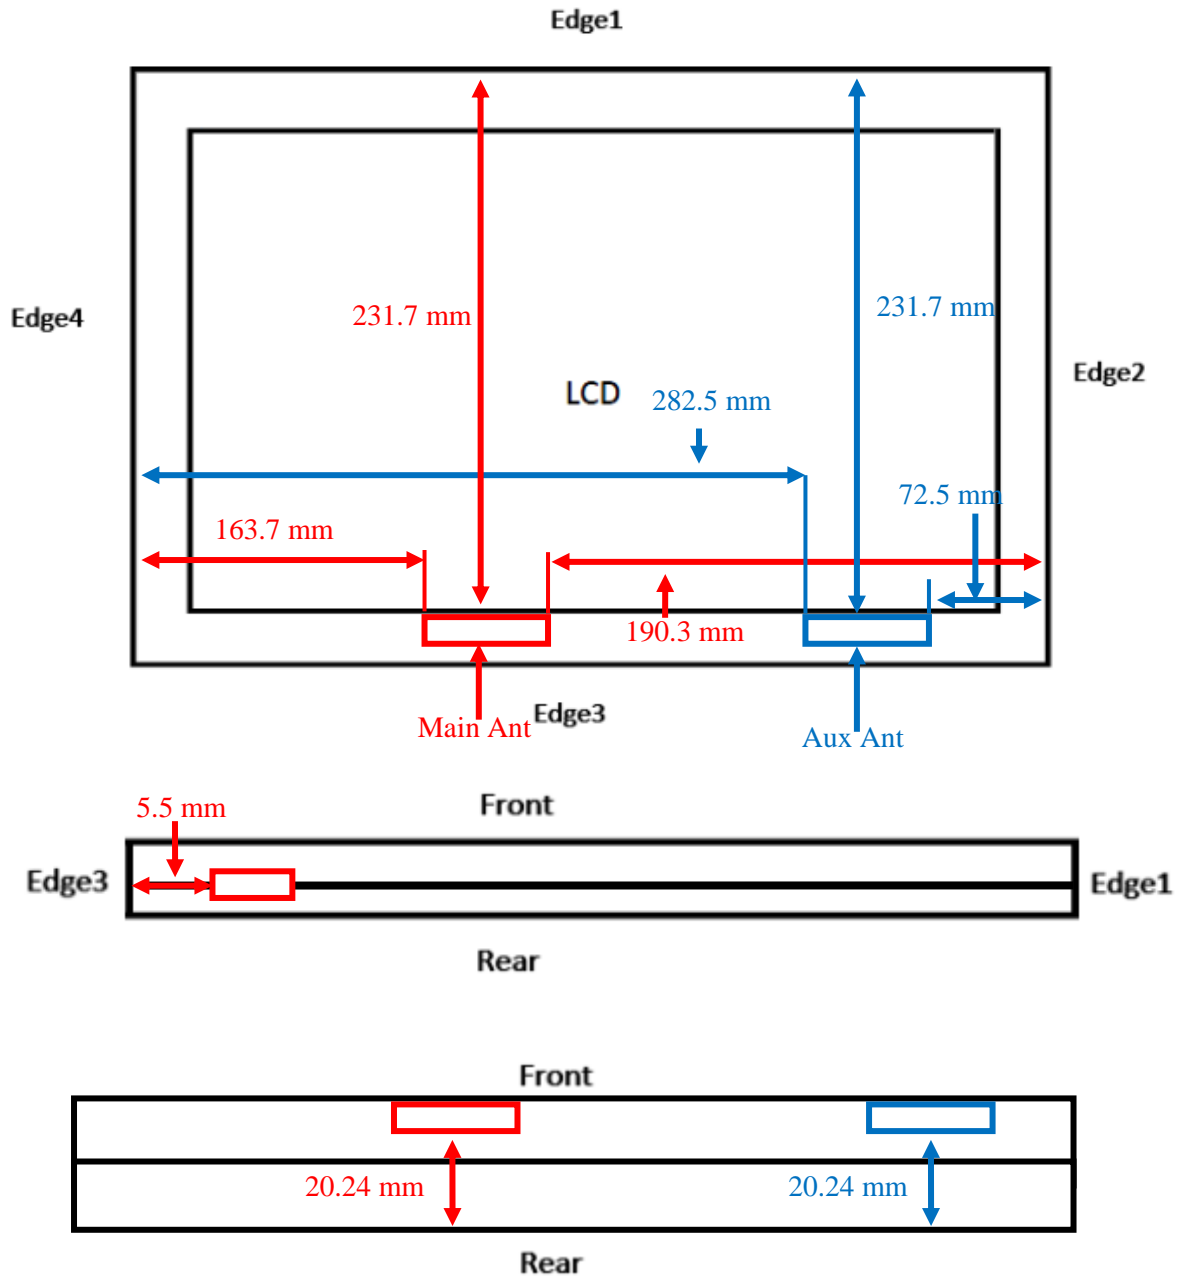

Antenna Location

NB Mode

Separation Distance (mm)	Wi-Fi Antenna (Main)	Wi-Fi Antenna (Aux)
Top-Edge (Edge1)		
Right-Edge (Edge2)		
Bottom-Edge (Edge3)		
Left-Edge (Edge4)		
Bottom	16.3	16.3

Tablet Mode

Separation Distance (mm)	Wi-Fi Antenna (Main)	Wi-Fi Antenna (Aux)
Top-Edge (Edge1)	231.7	231.7
Right-Edge (Edge2)	190.3	72.5
Bottom-Edge (Edge3)	5.5	5.5
Left-Edge (Edge4)	163.7	282.5
Rear Surface	20.24	20.24

Stand Mode

Separation Distance (mm)	Wi-Fi Antenna (Main)	Wi-Fi Antenna (Aux)
Top-Edge (Edge1)	231.7	231.7
Right-Edge (Edge2)		72.5
Bottom-Edge (Edge3)	5.5	5.5
Left-Edge (Edge4)	163.7	
Rear Surface	16.3	16.3

Tent Mode

Separation Distance (mm)	Wi-Fi Antenna (Main)	Wi-Fi Antenna (Aux)
Top-Edge (Edge1)	231.7	231.7
Right-Edge (Edge2)		
Bottom-Edge (Edge3)		
Left-Edge (Edge4)		
Rear Surface		

SETUP PHOTOS

Tablet Mode Rear