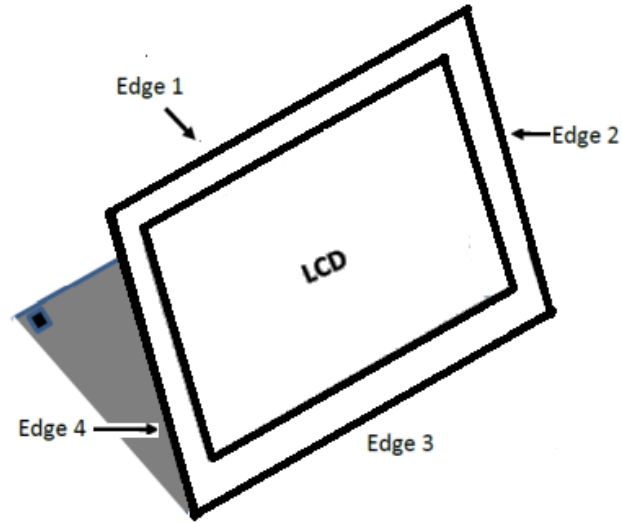

## Antenna Location

NB Mode

Separation Distance (mm)	Wi-Fi Antenna (Main)	Wi-Fi Antenna (Aux)
Top-Edge (Edge1)		
Right-Edge (Edge2)		
Bottom-Edge (Edge3)		
Left-Edge (Edge4)		
Bottom	16.3	16.3

## Tablet Mode

Separation Distance (mm)	Wi-Fi Antenna (Main)	Wi-Fi Antenna (Aux)
Top-Edge (Edge1)	231.7	231.7
Right-Edge (Edge2)	190.3	72.5
Bottom-Edge (Edge3)	5.5	5.5
Left-Edge (Edge4)	163.7	282.5
Rear Surface	20.24	20.24

## Stand Mode

Separation Distance (mm)	Wi-Fi Antenna (Main)	Wi-Fi Antenna (Aux)
Top-Edge (Edge1)	231.7	231.7
Right-Edge (Edge2)		72.5
Bottom-Edge (Edge3)	5.5	5.5
Left-Edge (Edge4)	163.7	
Rear Surface	16.3	16.3

## Tent Mode

Separation Distance (mm)	Wi-Fi Antenna (Main)	Wi-Fi Antenna (Aux)
Top-Edge (Edge1)	231.7	231.7
Right-Edge (Edge2)		
Bottom-Edge (Edge3)		
Left-Edge (Edge4)		
Rear Surface		