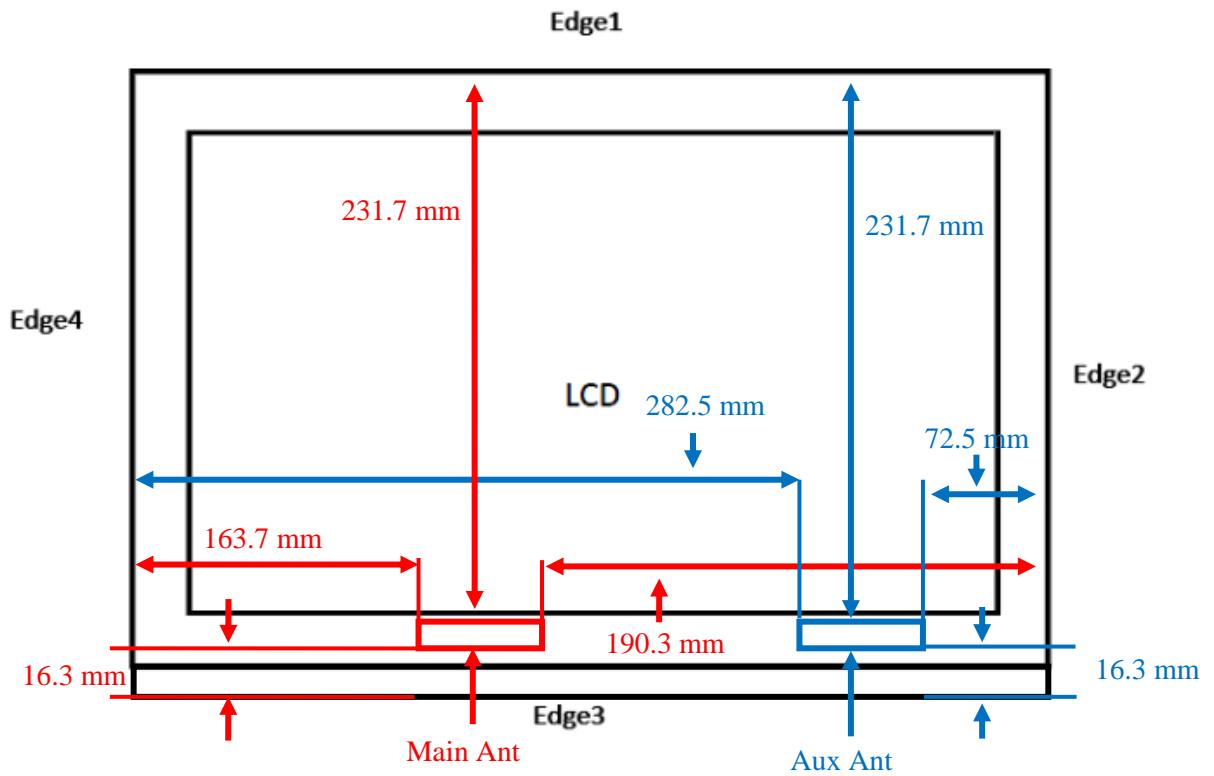

## Antenna Location

NB Mode

Separation Distance (mm)	Wi-Fi Antenna (Main)	Wi-Fi Antenna (Aux)
Top-Edge (Edge1)		
Right-Edge (Edge2)		
Bottom-Edge (Edge3)		
Left-Edge (Edge4)		
Bottom	16.3	16.3

## Tablet Mode

Separation Distance (mm)	Wi-Fi Antenna (Main)	Wi-Fi Antenna (Aux)
Top-Edge (Edge1)	231.7	231.7
Right-Edge (Edge2)	190.3	72.5
Bottom-Edge (Edge3)	5.5	5.5
Left-Edge (Edge4)	163.7	282.5
Rear Surface	20.24	20.24

## Stand Mode

Separation Distance (mm)	Wi-Fi Antenna (Main)	Wi-Fi Antenna (Aux)
Top-Edge (Edge1)	231.7	231.7
Right-Edge (Edge2)		72.5
Bottom-Edge (Edge3)	5.5	5.5
Left-Edge (Edge4)	163.7	
Rear Surface	16.3	16.3

## Tent Mode

Separation Distance (mm)	Wi-Fi Antenna (Main)	Wi-Fi Antenna (Aux)
Top-Edge (Edge1)	231.7	231.7
Right-Edge (Edge2)		
Bottom-Edge (Edge3)		
Left-Edge (Edge4)		
Rear Surface		