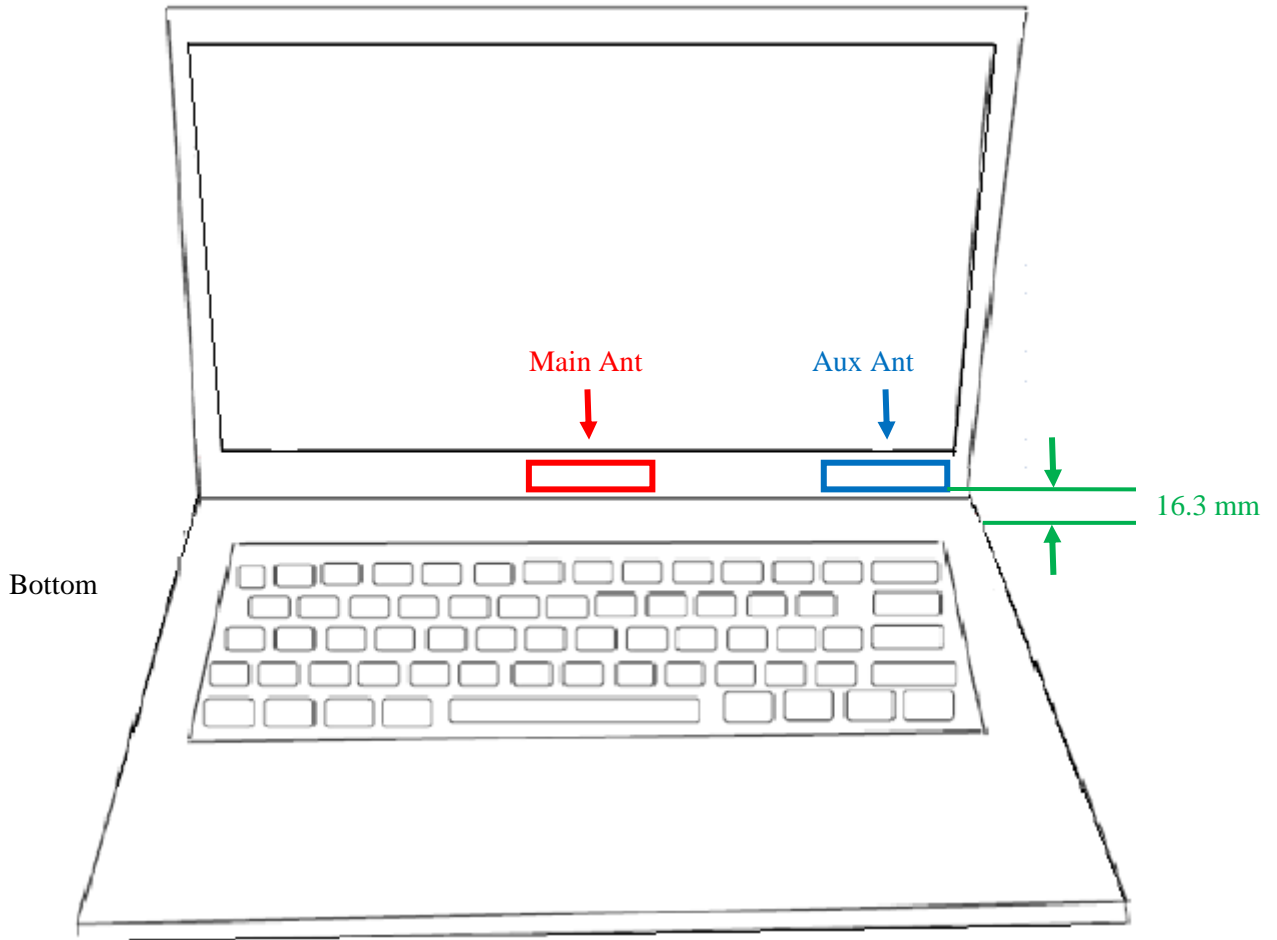

## Antenna Location

NB Mode

Separation Distance (mm)	Wi-Fi Antenna (Main)	Wi-Fi Antenna (Aux)
Top-Edge (Edge1)		
Right-Edge (Edge2)		
Bottom-Edge (Edge3)		
Left-Edge (Edge4)		
Bottom	16.3	16.3

## Tablet Mode

Separation Distance (mm)	Wi-Fi Antenna (Main)	Wi-Fi Antenna (Aux)
Top-Edge (Edge1)	231.7	231.7
Right-Edge (Edge2)	190.3	72.5
Bottom-Edge (Edge3)	5.5	5.5
Left-Edge (Edge4)	163.7	282.5
Rear Surface	20.24	20.24

## Stand Mode

Separation Distance (mm)	Wi-Fi Antenna (Main)	Wi-Fi Antenna (Aux)
Top-Edge (Edge1)	231.7	231.7
Right-Edge (Edge2)		72.5
Bottom-Edge (Edge3)	5.5	5.5
Left-Edge (Edge4)	163.7	
Rear Surface	16.3	16.3