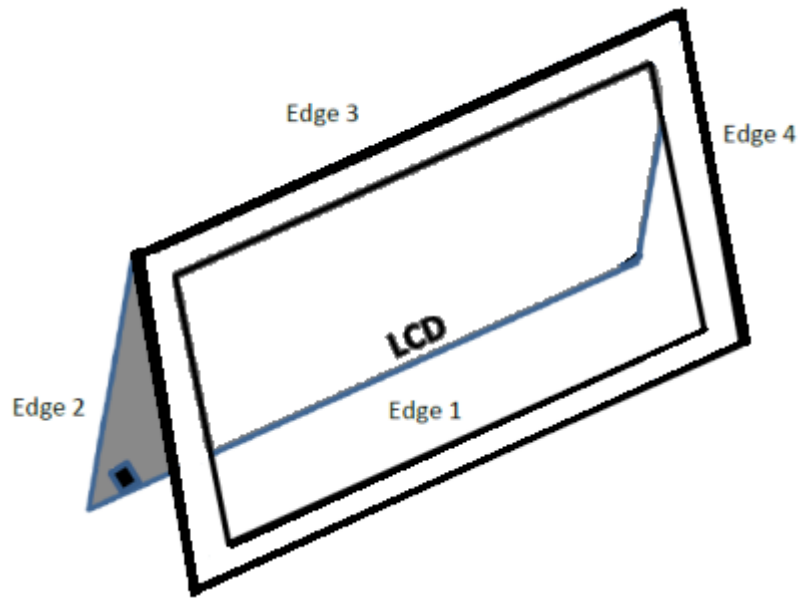

## Antenna Location

NB Mode

Separation Distance (mm)	Wi-Fi Antenna (Main)	Wi-Fi Antenna (Aux)
Top-Edge (Edge1)		
Right-Edge (Edge2)		
Bottom-Edge (Edge3)		
Left-Edge (Edge4)		
Bottom	16.3	16.3

## Tablet Mode

Separation Distance (mm)	Wi-Fi Antenna (Main)	Wi-Fi Antenna (Aux)
Top-Edge (Edge1)	231.7	231.7
Right-Edge (Edge2)	190.3	72.5
Bottom-Edge (Edge3)	5.5	5.5
Left-Edge (Edge4)	163.7	282.5
Rear Surface	20.24	20.24

## Stand Mode

Separation Distance (mm)	Wi-Fi Antenna (Main)	Wi-Fi Antenna (Aux)
Top-Edge (Edge1)	231.7	231.7
Right-Edge (Edge2)		72.5
Bottom-Edge (Edge3)	5.5	5.5
Left-Edge (Edge4)	163.7	
Rear Surface	16.3	16.3

## Tent Mode

Separation Distance (mm)	Wi-Fi Antenna (Main)	Wi-Fi Antenna (Aux)
Top-Edge (Edge1)	231.7	231.7
Right-Edge (Edge2)		
Bottom-Edge (Edge3)		
Left-Edge (Edge4)		
Rear Surface		