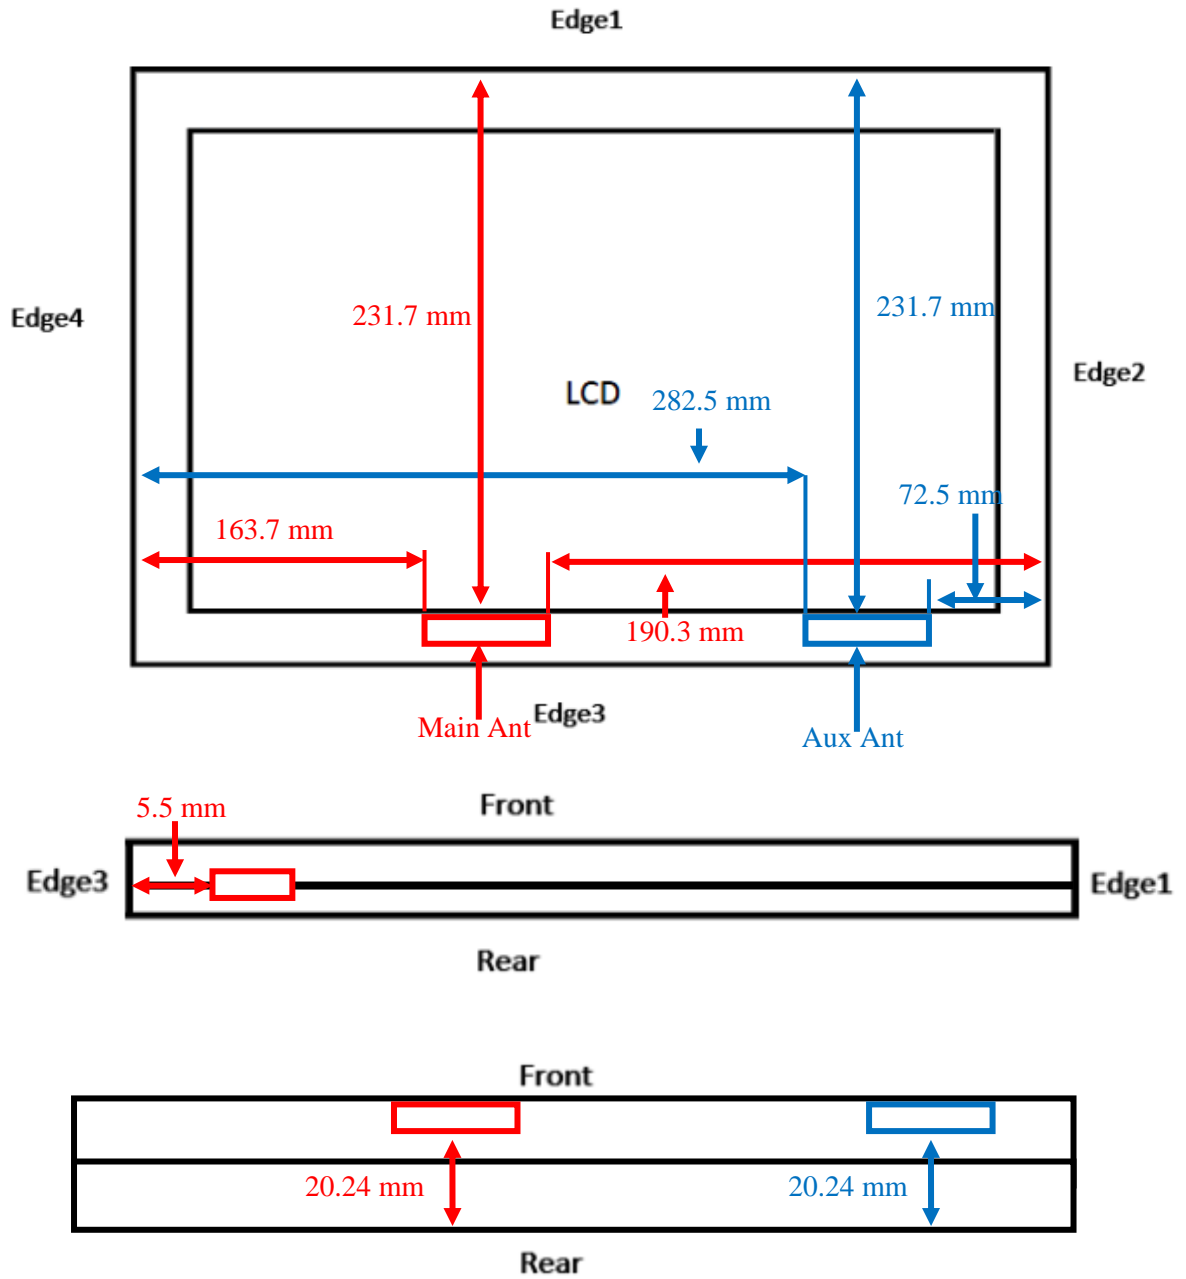

## Antenna Location

NB Mode

Separation Distance (mm)	Wi-Fi Antenna (Main)	Wi-Fi Antenna (Aux)
Top-Edge (Edge1)		
Right-Edge (Edge2)		
Bottom-Edge (Edge3)		
Left-Edge (Edge4)		
Bottom	16.3	16.3

## Tablet Mode

Separation Distance (mm)	Wi-Fi Antenna (Main)	Wi-Fi Antenna (Aux)
Top-Edge (Edge1)	231.7	231.7
Right-Edge (Edge2)	190.3	72.5
Bottom-Edge (Edge3)	5.5	5.5
Left-Edge (Edge4)	163.7	282.5
Rear Surface	20.24	20.24

## Stand Mode

Separation Distance (mm)	Wi-Fi Antenna (Main)	Wi-Fi Antenna (Aux)
Top-Edge (Edge1)	231.7	231.7
Right-Edge (Edge2)		72.5
Bottom-Edge (Edge3)	5.5	5.5
Left-Edge (Edge4)	163.7	
Rear Surface	16.3	16.3

## Tent Mode

Separation Distance (mm)	Wi-Fi Antenna (Main)	Wi-Fi Antenna (Aux)
Top-Edge (Edge1)	231.7	231.7
Right-Edge (Edge2)		
Bottom-Edge (Edge3)		
Left-Edge (Edge4)		
Rear Surface		