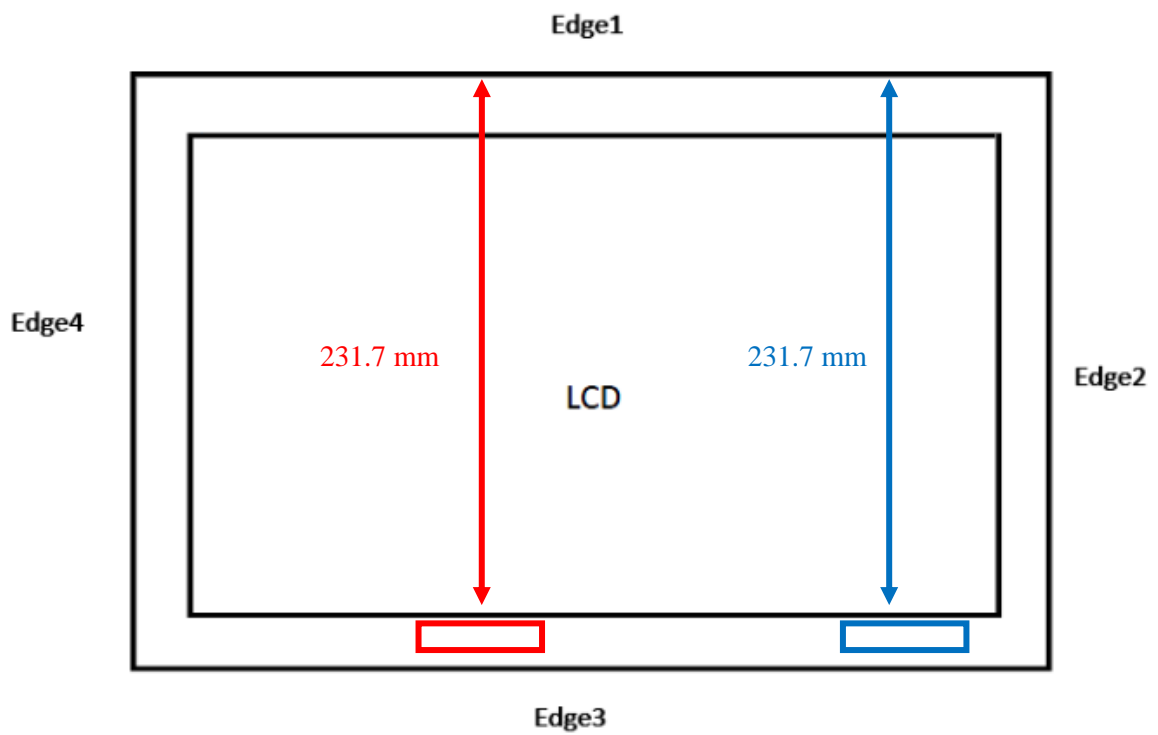

## Antenna Location

NB Mode

Separation Distance (mm)	Wi-Fi Antenna (Main)	Wi-Fi Antenna (Aux)
Top-Edge (Edge1)		
Right-Edge (Edge2)		
Bottom-Edge (Edge3)		
Left-Edge (Edge4)		
Bottom	16.3	16.3

## Tablet Mode

Separation Distance (mm)	Wi-Fi Antenna (Main)	Wi-Fi Antenna (Aux)
Top-Edge (Edge1)	231.7	231.7
Right-Edge (Edge2)	190.3	72.5
Bottom-Edge (Edge3)	5.5	5.5
Left-Edge (Edge4)	163.7	282.5
Rear Surface	20.24	20.24

## Stand Mode

Separation Distance (mm)	Wi-Fi Antenna (Main)	Wi-Fi Antenna (Aux)
Top-Edge (Edge1)	231.7	231.7
Right-Edge (Edge2)		72.5
Bottom-Edge (Edge3)	5.5	5.5
Left-Edge (Edge4)	163.7	
Rear Surface	16.3	16.3

## Tent Mode

Separation Distance (mm)	Wi-Fi Antenna (Main)	Wi-Fi Antenna (Aux)
Top-Edge (Edge1)	231.7	231.7
Right-Edge (Edge2)		
Bottom-Edge (Edge3)		
Left-Edge (Edge4)		
Rear Surface		