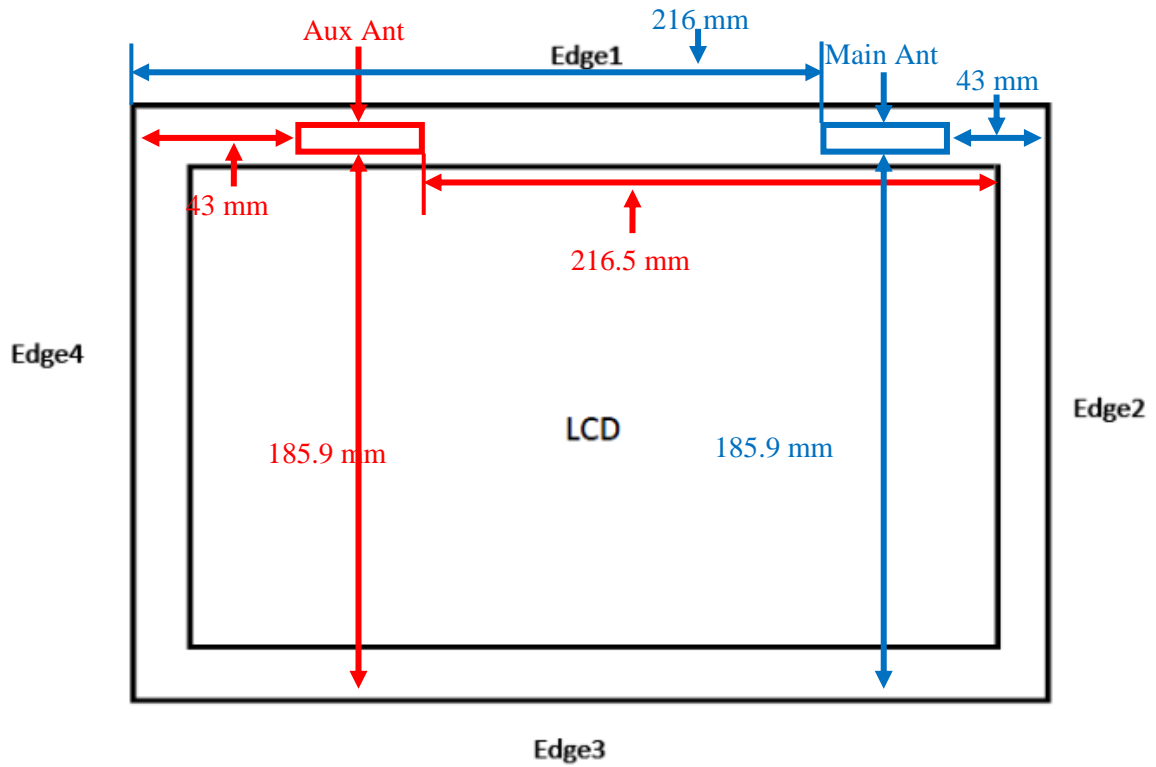

## Antenna Location

NB Mode

Separation Distance (mm)	Wi-Fi Antenna (Main)	Wi-Fi Antenna (Aux)
Top-Edge (Edge1)		
Right-Edge (Edge2)		
Bottom-Edge (Edge3)		
Left-Edge (Edge4)		
Bottom	195.4	195.4

## Tablet Mode

Separation Distance (mm)	Wi-Fi Antenna (Main)	Wi-Fi Antenna (Aux)
Top-Edge (Edge1)	3.1	3.1
Right-Edge (Edge2)	43	216.5
Bottom-Edge (Edge3)	185.9	185.9
Left-Edge (Edge4)	216	43
Rear Surface	17.5	17.5