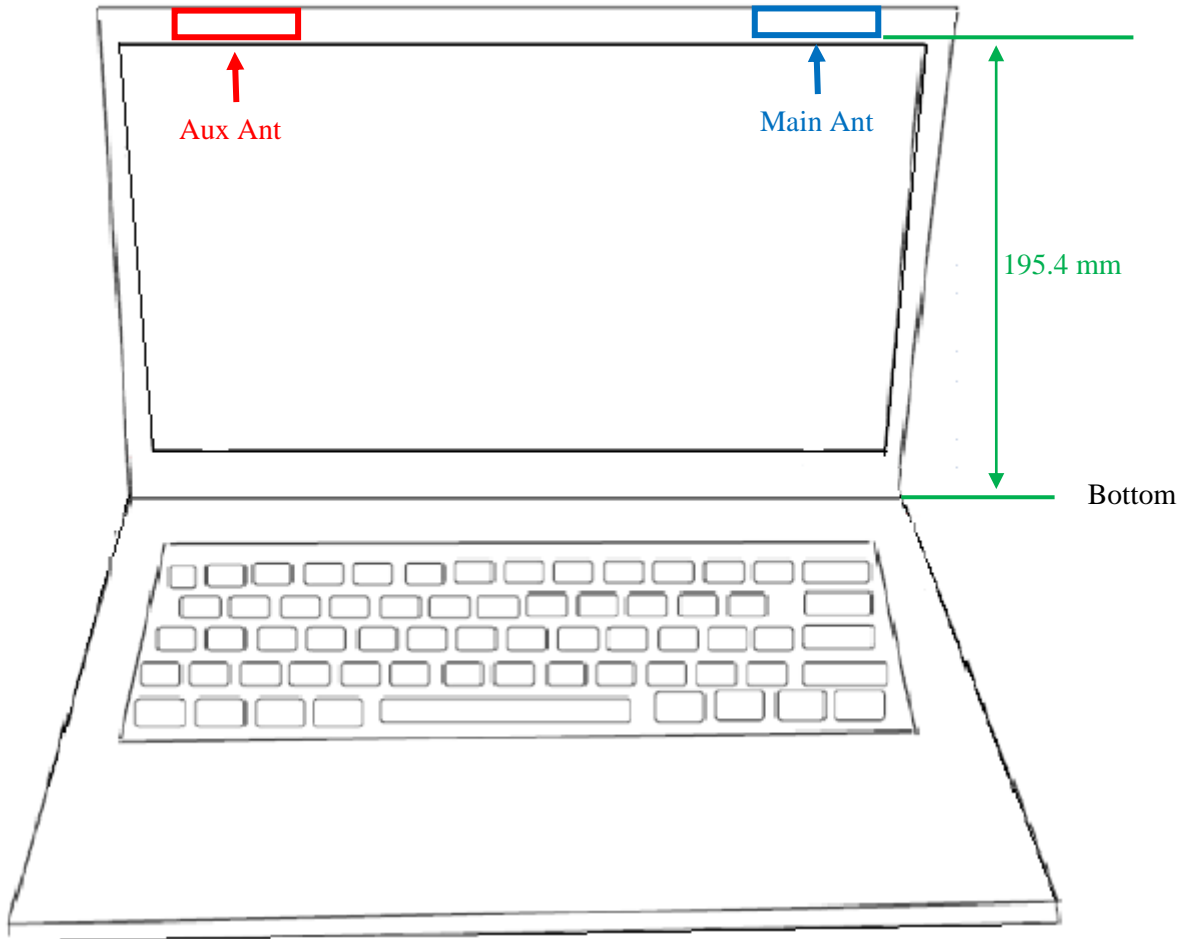

## Antenna Location

NB Mode

Separation Distance (mm)	Wi-Fi Antenna (Main)	Wi-Fi Antenna (Aux)
Top-Edge (Edge1)		
Right-Edge (Edge2)		
Bottom-Edge (Edge3)		
Left-Edge (Edge4)		
Bottom	195.4	195.4

## Tablet Mode

Separation Distance (mm)	Wi-Fi Antenna (Main)	Wi-Fi Antenna (Aux)
Top-Edge (Edge1)	3.1	3.1
Right-Edge (Edge2)	43	216.5
Bottom-Edge (Edge3)	185.9	185.9
Left-Edge (Edge4)	216	43
Rear Surface	17.5	17.5