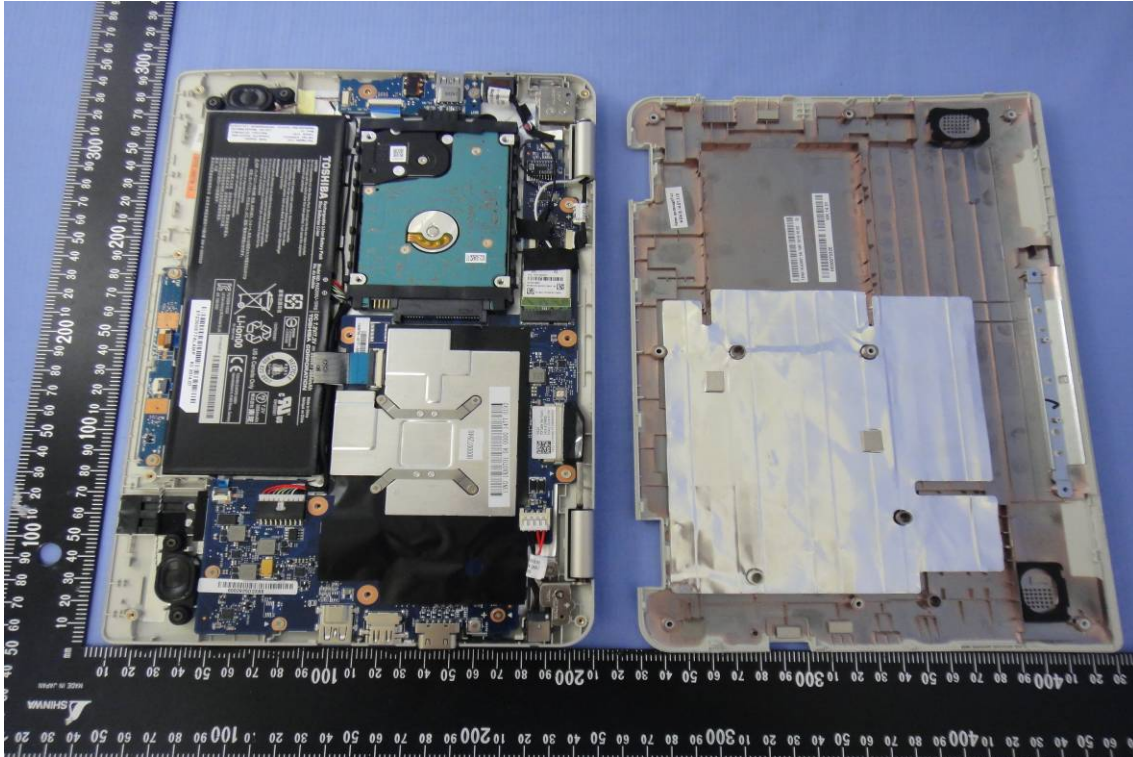

INTERNAL PHOTOGRAPHS OF EUT

For Clamshell

For Convertible

Battery

Module

Antenna for Yageo

Antenna for ACON