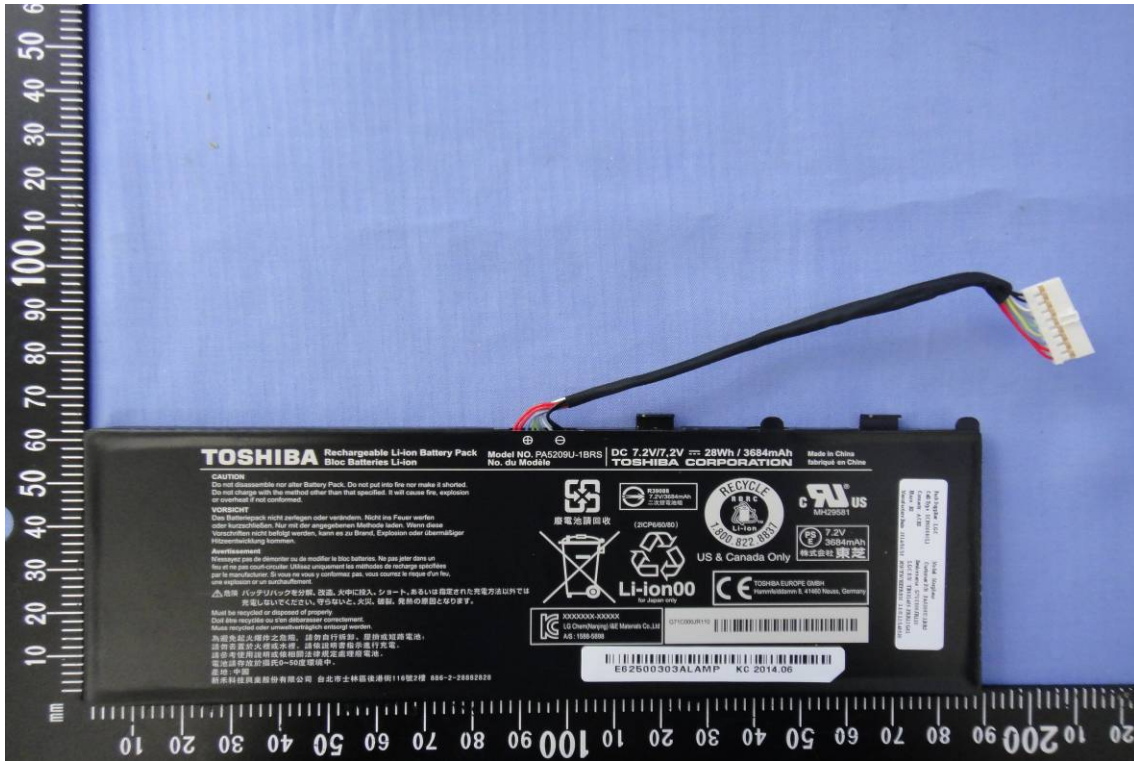

INTERNAL PHOTOGRAPHS OF EUT

For Clamshell

For Convertible

Battery

Module

Antenna for Yageo

Antenna for ACON