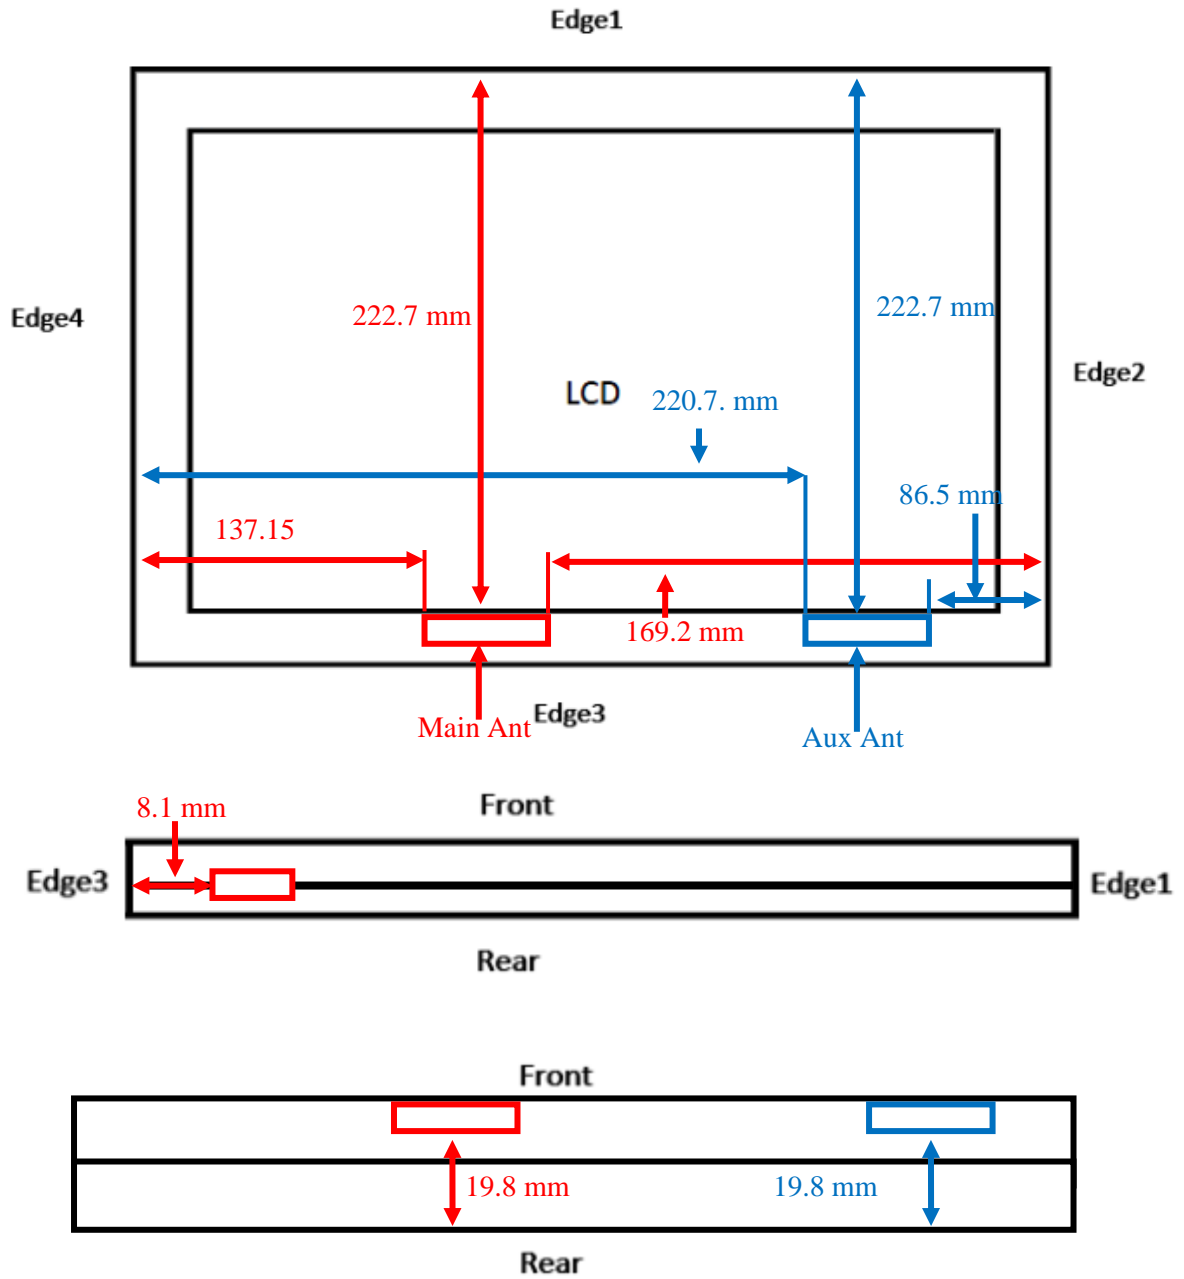

Antenna Location

NB Mode

Separation Distance (mm)	Wi-Fi Antenna (Main)	Wi-Fi Antenna (Aux)
Top-Edge (Edge1)		
Right-Edge (Edge2)		
Bottom-Edge (Edge3)		
Left-Edge (Edge4)		
Bottom	13.6	13.6

Tablet Mode

Separation Distance (mm)	Wi-Fi Antenna (Main)	Wi-Fi Antenna (Aux)
Top-Edge (Edge1)	222.7	222.7
Right-Edge (Edge2)	169.2	86.5
Bottom-Edge (Edge3)	8.1	8.1
Left-Edge (Edge4)	137.2	220.7
Rear Surface	19.8	19.8

SETUP PHOTOS

Tablet Mode Rear

Tablet Mode Edge3

EUT Photos