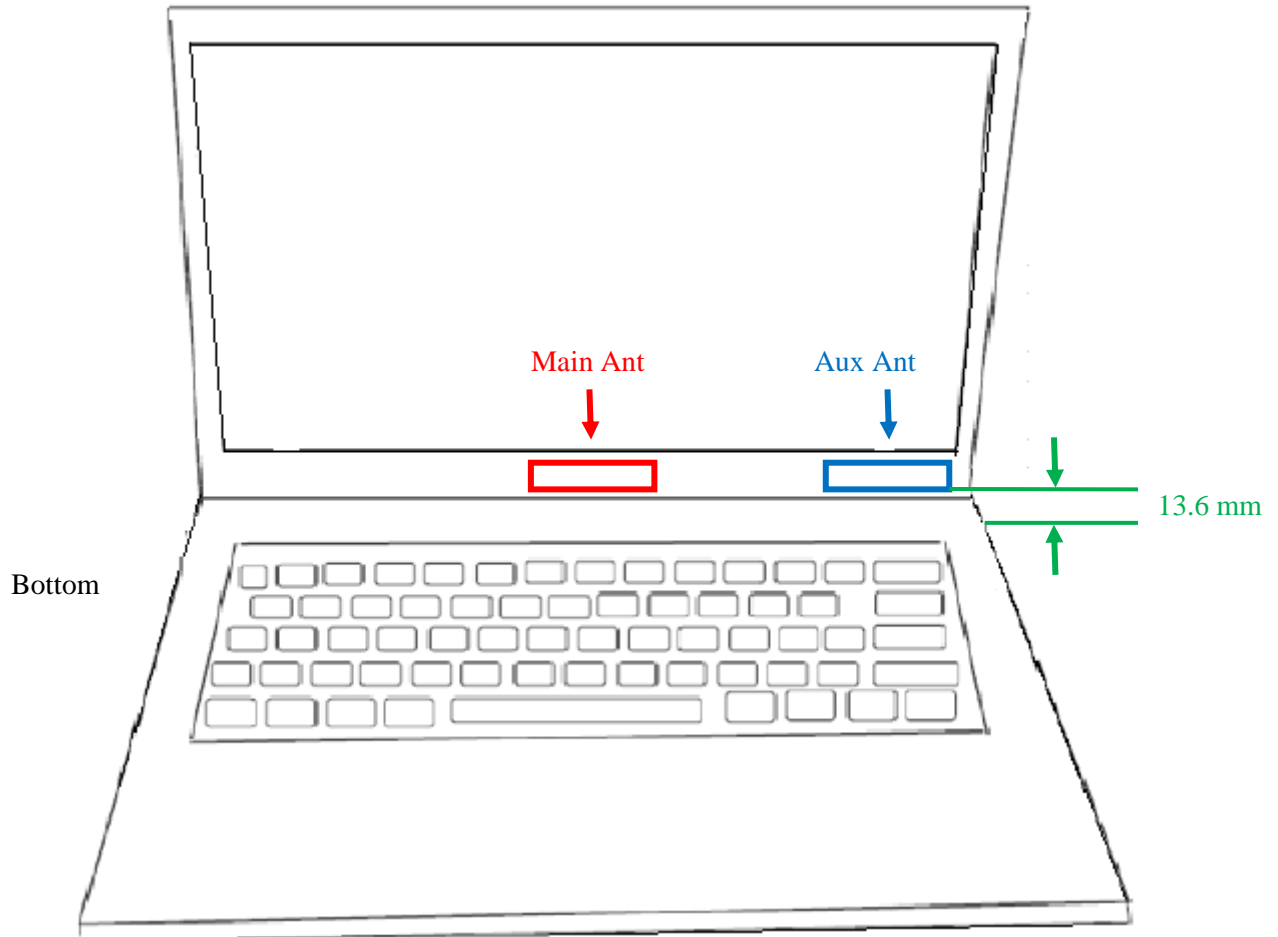

Antenna Location

NB Mode

Separation Distance (mm)	Wi-Fi Antenna (Main)	Wi-Fi Antenna (Aux)
Top-Edge (Edge1)		
Right-Edge (Edge2)		
Bottom-Edge (Edge3)		
Left-Edge (Edge4)		
Bottom	13.6	13.6

Tablet Mode

Separation Distance (mm)	Wi-Fi Antenna (Main)	Wi-Fi Antenna (Aux)
Top-Edge (Edge1)	222.7	222.7
Right-Edge (Edge2)	169.2	86.5
Bottom-Edge (Edge3)	8.1	8.1
Left-Edge (Edge4)	137.2	220.7
Rear Surface	19.8	19.8

SETUP PHOTOS

Tablet Mode Rear

Tablet Mode Edge3

EUT Photos