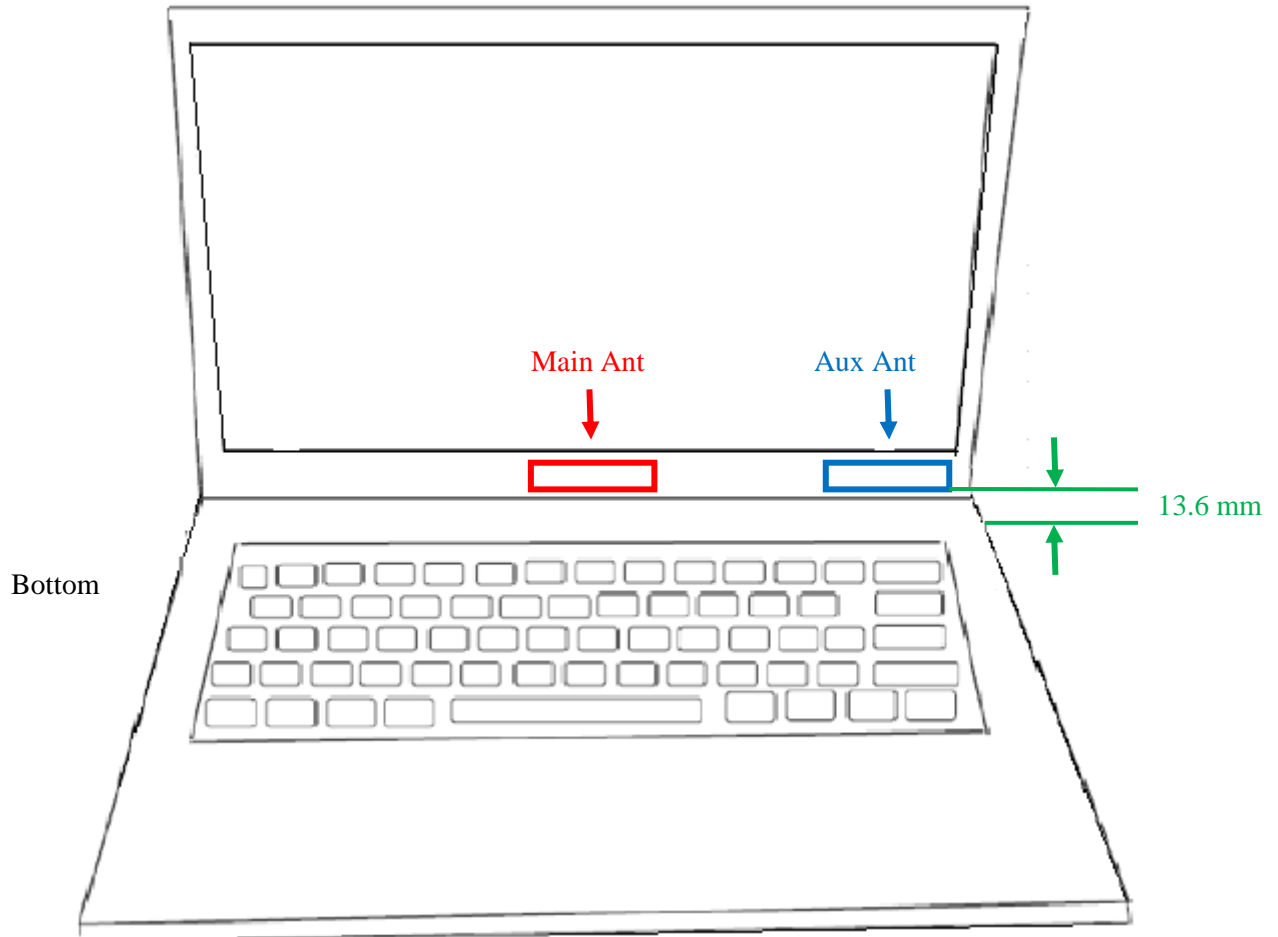

Antenna Location

NB Mode

Separation Distance (mm)	Wi-Fi Antenna (Main)	Wi-Fi Antenna (Aux)
Top-Edge (Edge1)		
Right-Edge (Edge2)		
Bottom-Edge (Edge3)		
Left-Edge (Edge4)		
Bottom	13.6	13.6

Tablet Mode

Separation Distance (mm)	Wi-Fi Antenna (Main)	Wi-Fi Antenna (Aux)
Top-Edge (Edge1)	222.7	222.7
Right-Edge (Edge2)	169.2	86.5
Bottom-Edge (Edge3)	8.1	8.1
Left-Edge (Edge4)	137.2	220.7
Rear Surface	19.8	19.8