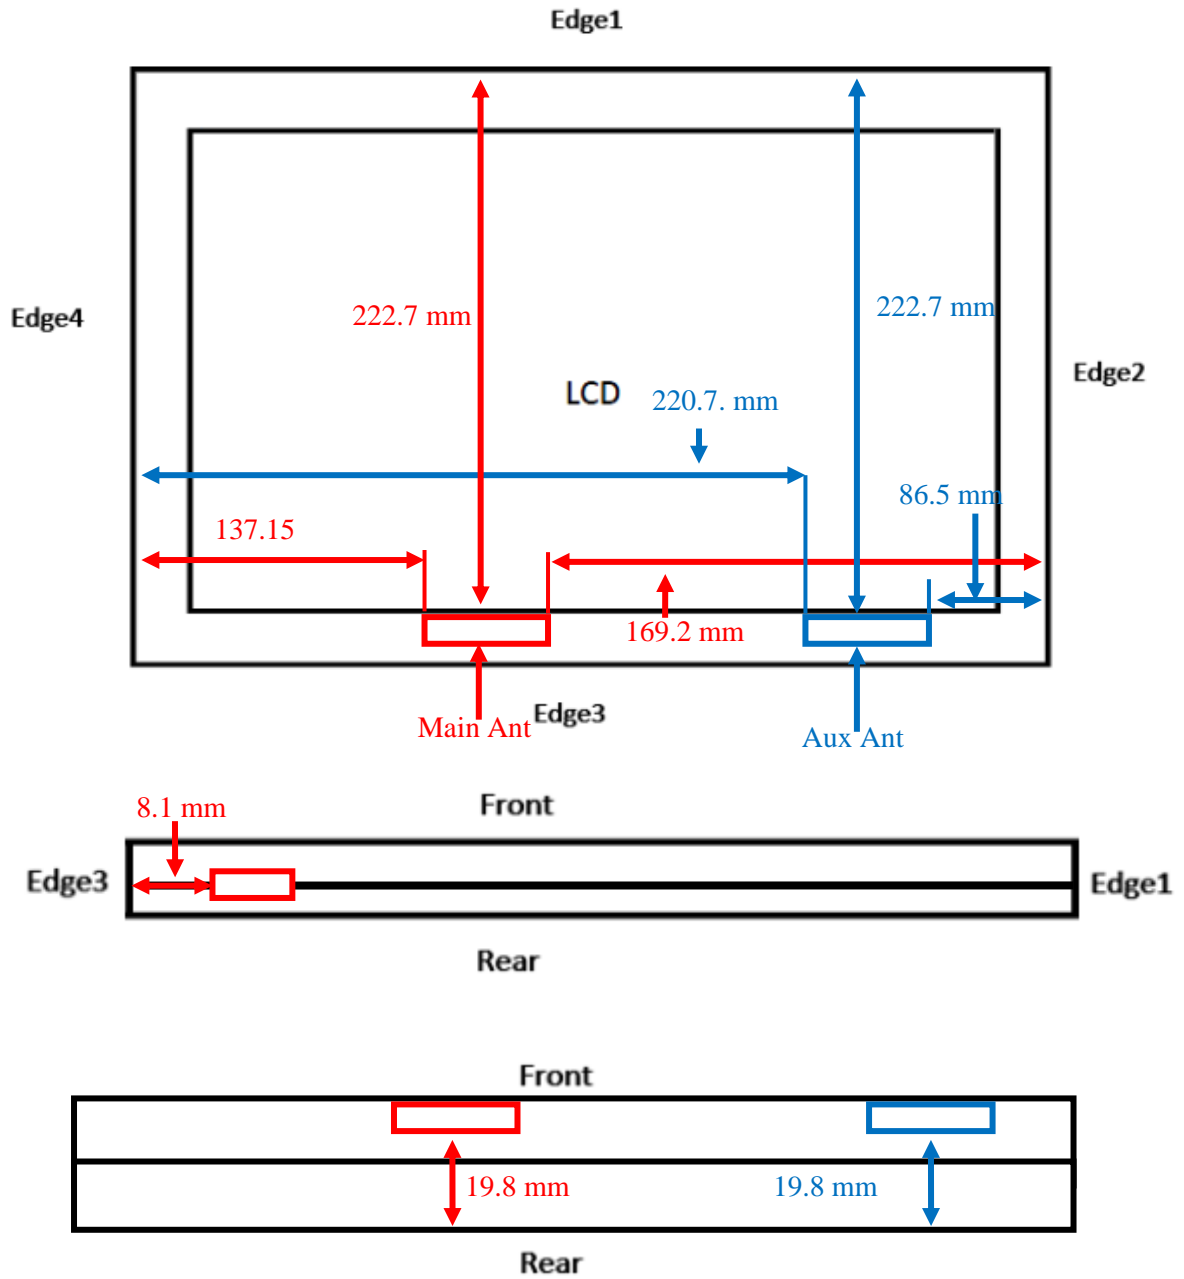

Antenna Location

NB Mode

Separation Distance (mm)	Wi-Fi Antenna (Main)	Wi-Fi Antenna (Aux)
Top-Edge (Edge1)		
Right-Edge (Edge2)		
Bottom-Edge (Edge3)		
Left-Edge (Edge4)		
Bottom	13.6	13.6

Tablet Mode

Separation Distance (mm)	Wi-Fi Antenna (Main)	Wi-Fi Antenna (Aux)
Top-Edge (Edge1)	222.7	222.7
Right-Edge (Edge2)	169.2	86.5
Bottom-Edge (Edge3)	8.1	8.1
Left-Edge (Edge4)	137.2	220.7
Rear Surface	19.8	19.8

EUT Photos