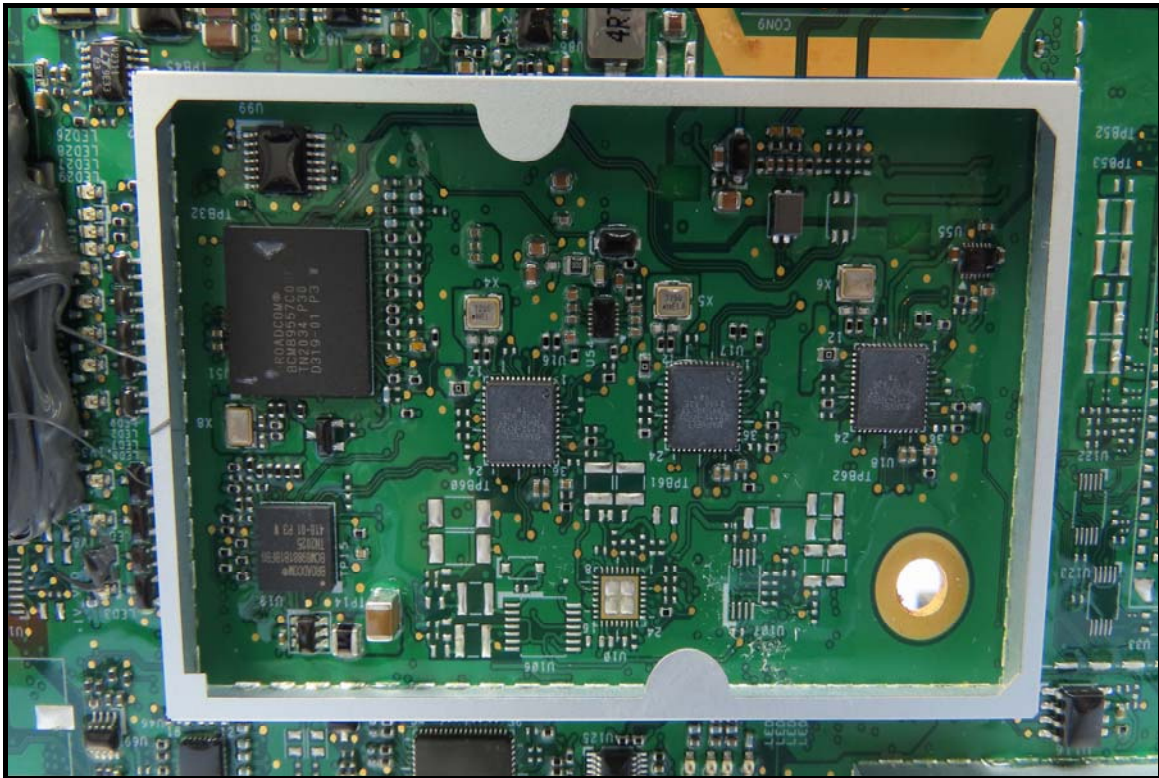

CONSTRUCTION PHOTOS OF EUT

Brand:  , Model: 84911790C

BUREAU
VERITAS

Antenna_LTE/GNSS (Model: 85004261)

Antenna_CFWM WiFi (Model: 84623918)