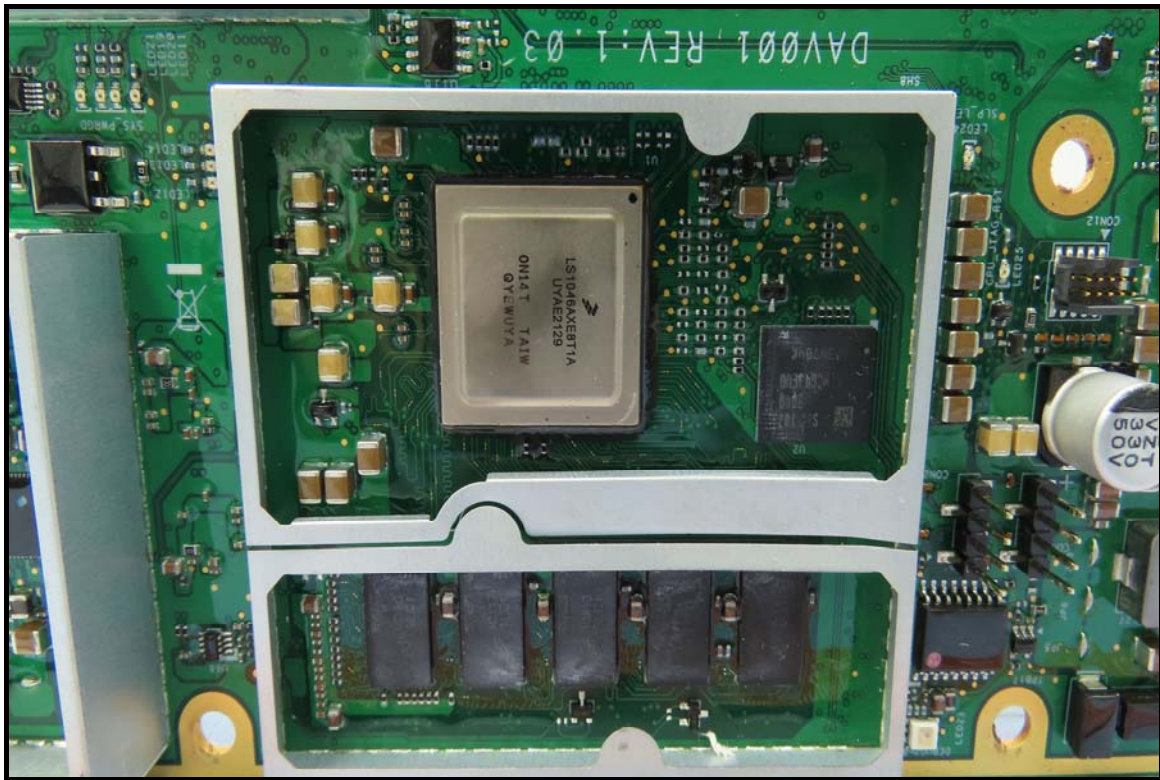

CONSTRUCTION PHOTOS OF EUT

Brand:  , Model: 84911790C

BUREAU
VERITAS

Antenna_LTE/GNSS (Model: 85004261)

Antenna_CFWM WiFi (Model: 84623918)