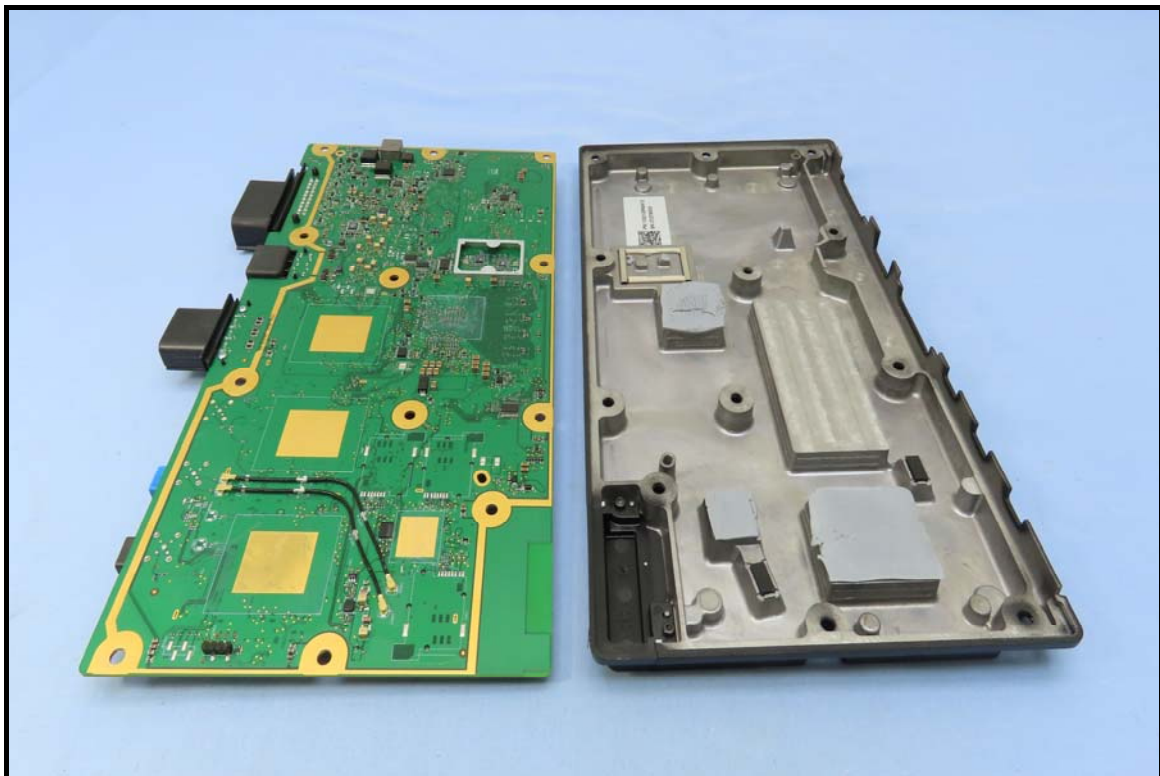

CONSTRUCTION PHOTOS OF EUT

Brand:  , Model: 84911790C

BUREAU
VERITAS

Antenna_LTE/GNSS (Model: 85004261)

Antenna_CFWM WiFi (Model: 84623918)