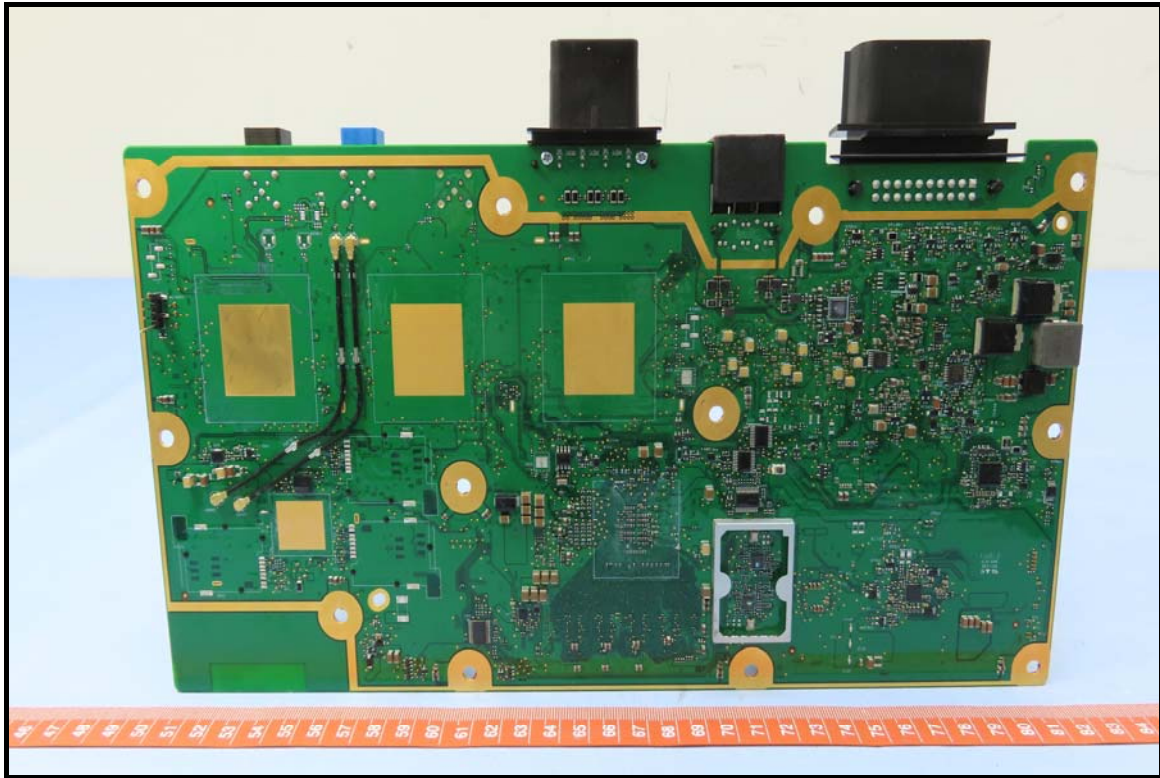

CONSTRUCTION PHOTOS OF EUT

Brand:  , Model: 84911790C

BUREAU
VERITAS

Antenna_LTE/GNSS (Model: 85004261)

Antenna_CFWM WiFi (Model: 84623918)