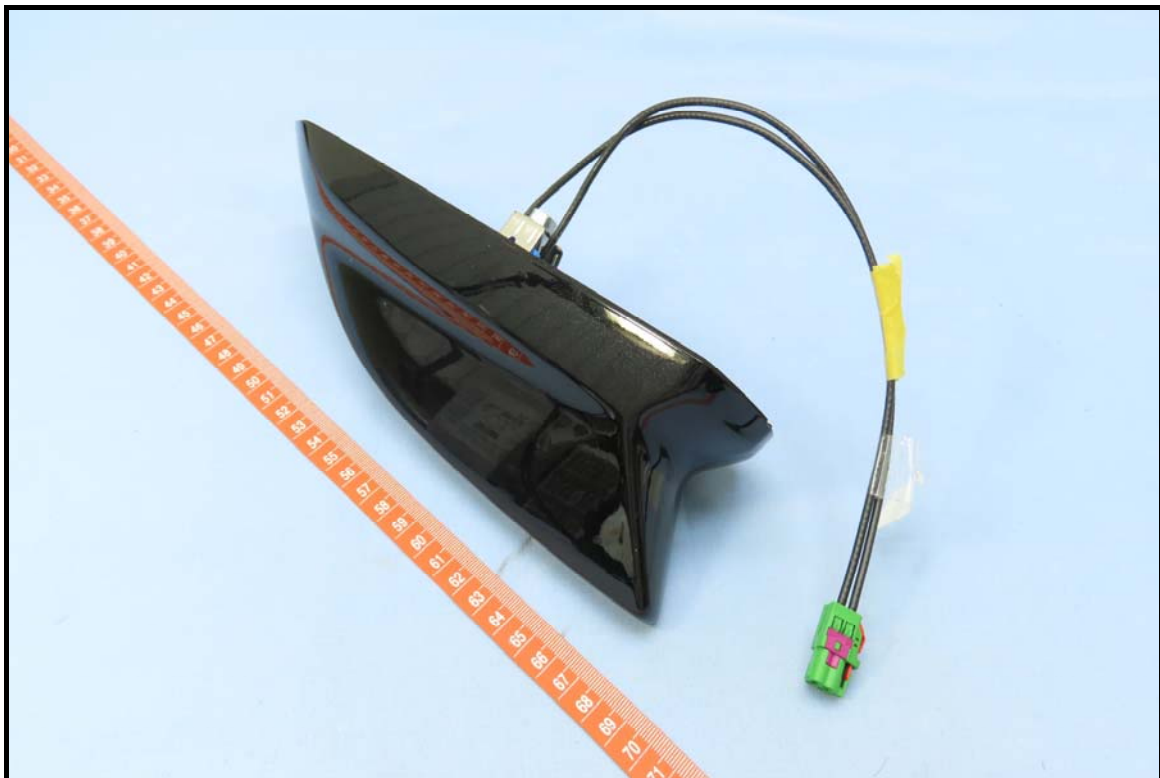

CONSTRUCTION PHOTOS OF EUT

Brand:  , Model: 84911790C

BUREAU
VERITAS

Antenna_LTE/GNSS (Model: 85004261)

Antenna_CFWM WiFi (Model: 84623918)