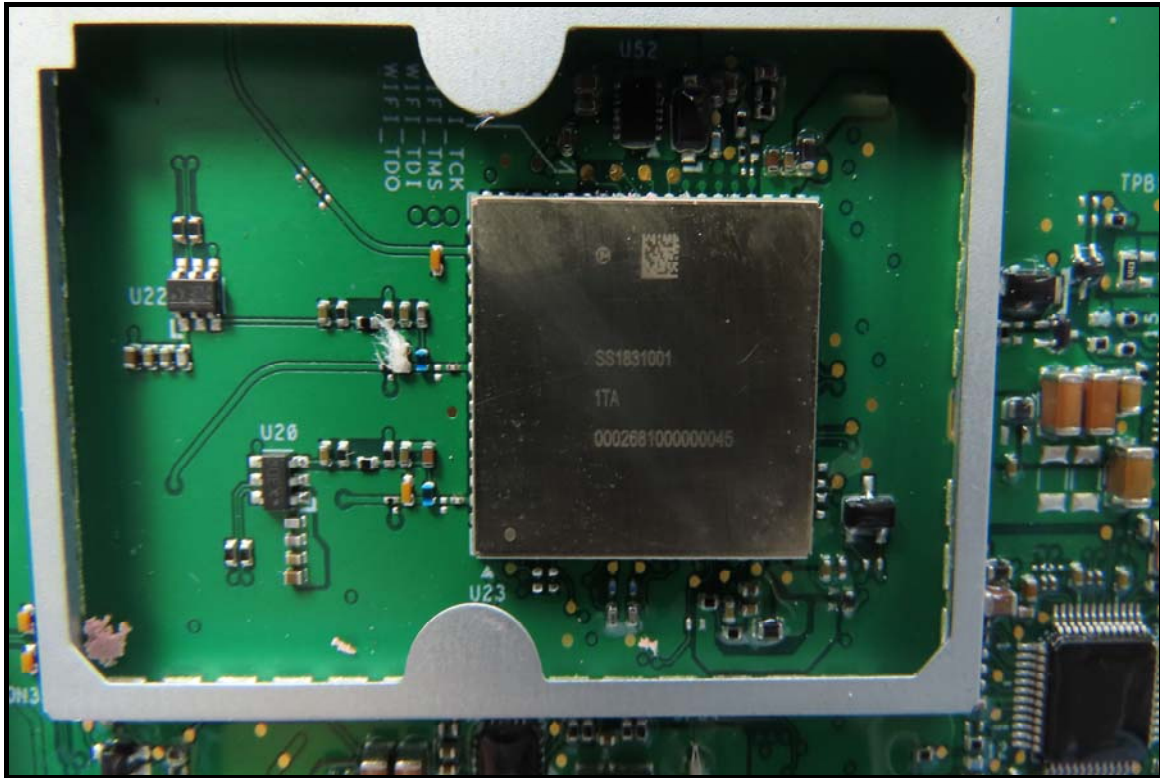

CONSTRUCTION PHOTOS OF EUT

Brand:  , Model: 84911790C

BUREAU
VERITAS

Antenna_LTE/GNSS (Model: 85004261)

Antenna_CFWM WiFi (Model: 84623918)