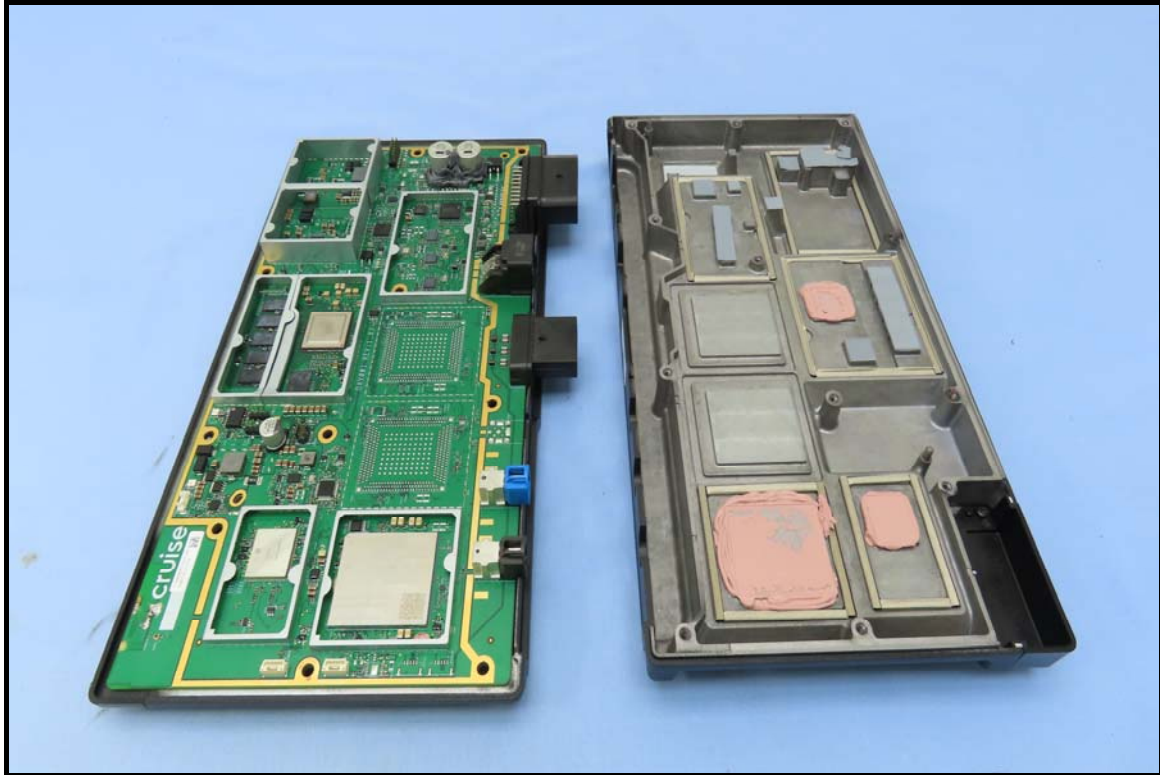

CONSTRUCTION PHOTOS OF EUT

Brand:  , Model: 84911790C

BUREAU
VERITAS

Antenna_LTE/GNSS (Model: 85004261)

Antenna_CFWM WiFi (Model: 84623918)