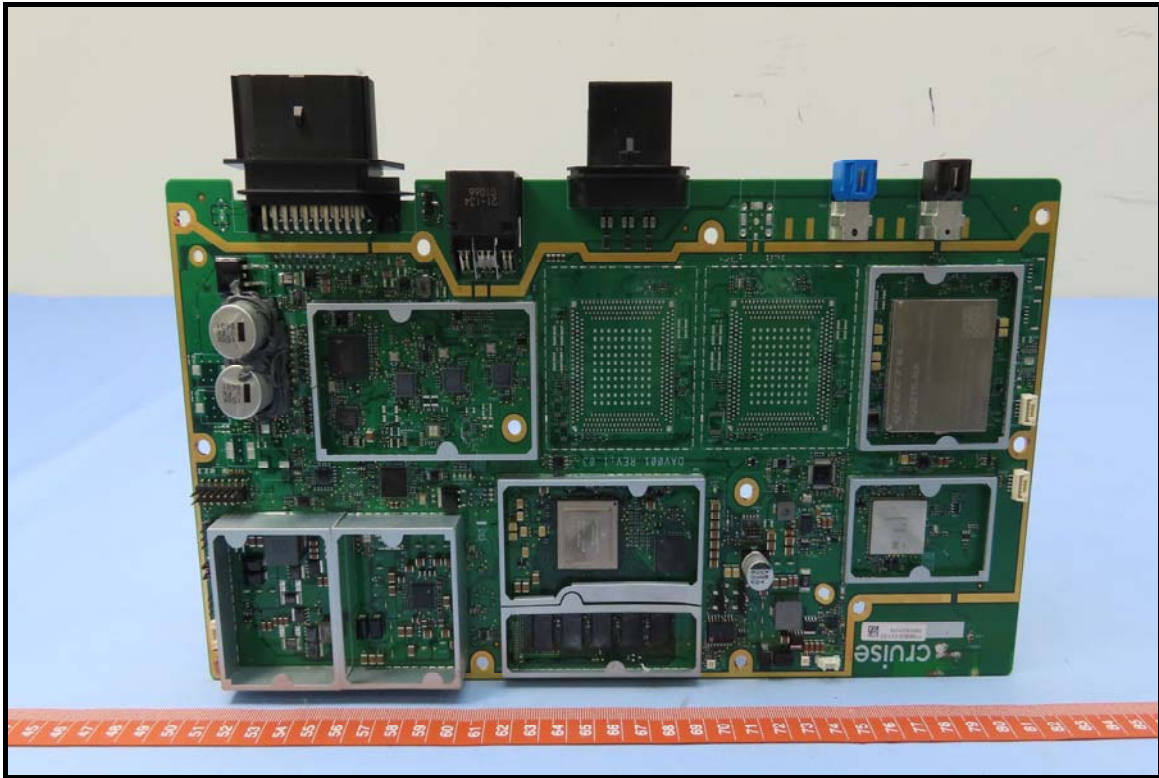

CONSTRUCTION PHOTOS OF EUT

Brand:  , Model: 84911790C

BUREAU
VERITAS

Antenna_LTE/GNSS (Model: 85004261)

Antenna_CFWM WiFi (Model: 84623918)