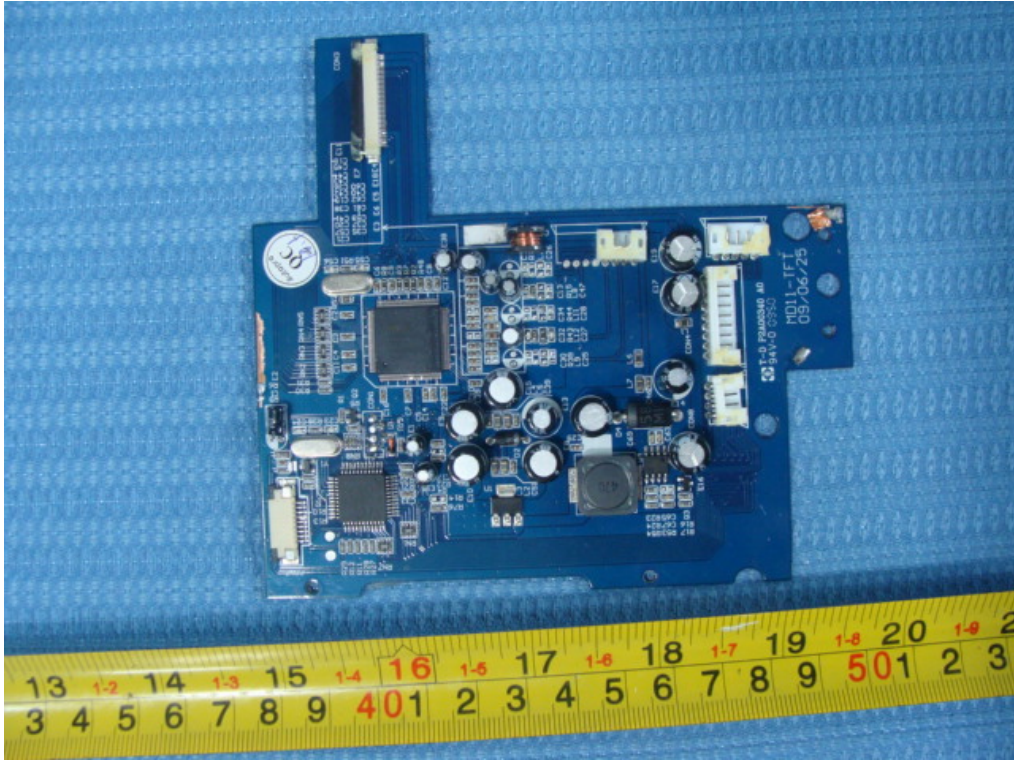

Interior View

The report refers only to the sample tested and does not apply to the bulk.

This report is issued in confidence to the client and it will be strictly treated as such by the Shenzhen Timeway Technology Consulting Co., Ltd. It may not be reproduced in its entirety or in part and it may not be used for advertising. The client to whom the report is issued may, however, show or send it, or a certified copy thereof prepared by the Shenzhen Timeway Technology Consulting Co., Ltd. to his customer, supplier or other persons directly concerned. Shenzhen Timeway Technology Consulting Co., Ltd. will not, without the consent of the client, enter into any discussion of correspondence with any third party concerning the contents of the report.

In the event of the improper use of the report, the Shenzhen Timeway Technology Consulting Co., Ltd. reserves the rights to withdraw it and to adopt any other remedies which may be appropriate.