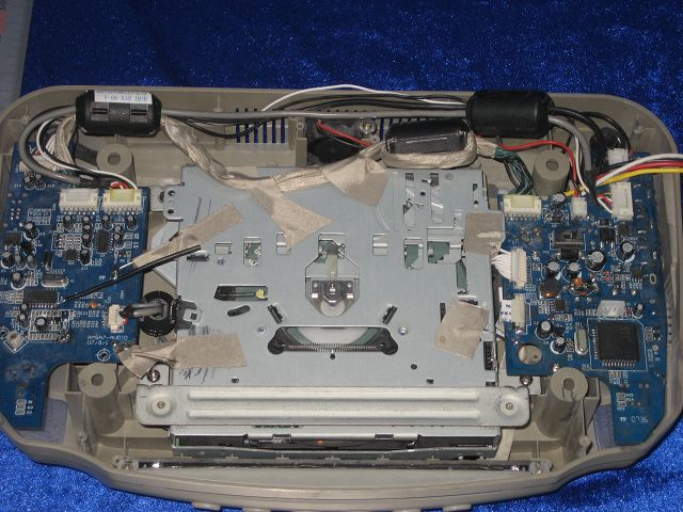

GOLD CARTRIDGE FLUORESCENT LAMPS BACK
LIFE TIME CONTAINS A TRACE OF MERCURY
PLEASE FOLLOW LOCAL ORDINANCES OR
REGULATION FOR DISPOSAL

028
027/07/02

028
027/07/02

REV 0.736

AWMA
1107 V

2

SW1

00