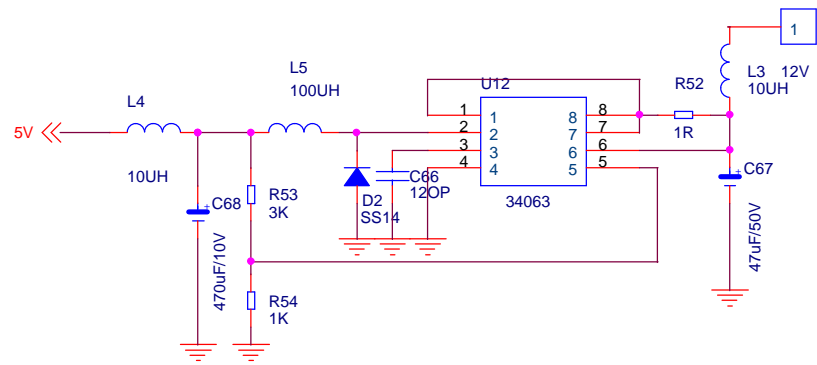

PIO1 蓝牙状态显示灯：  
正在连接的时候，快闪。连接ok慢闪

Title		
BLUE		
Size	Document Number	Rev
A4	<Doc>	A
Date:	Friday, March 13, 2009	Sheet 2 of 4

Title		
<Title>		
Size	Document Number	Rev
A4	<Doc>	A
Date:	Friday, March 13, 2009	Sheet 4 of 4