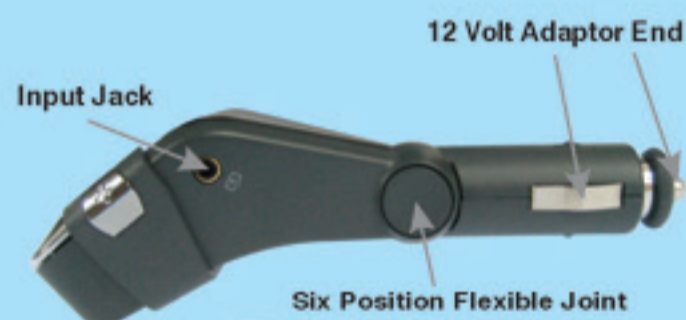

Products introduction

Features & Functions

Press the button to decrease the broadcast frequency

Previous Track & Volume Decrease
(USB Flash Memory & SD Card)
Press this button once to return to the previous file. Press and hold to decrease the volume.

Play/Pause
(USB Flash Memory & SD Card)
Press this button once to start playing an MP3 file. Press it again to pause.

Press the button to increase the broadcast frequency

LED Display

Next Track & Volume Increase
(USB Flash Memory & SD Card)
Press this button once to advance to the next file. Press and hold to increase the volume.