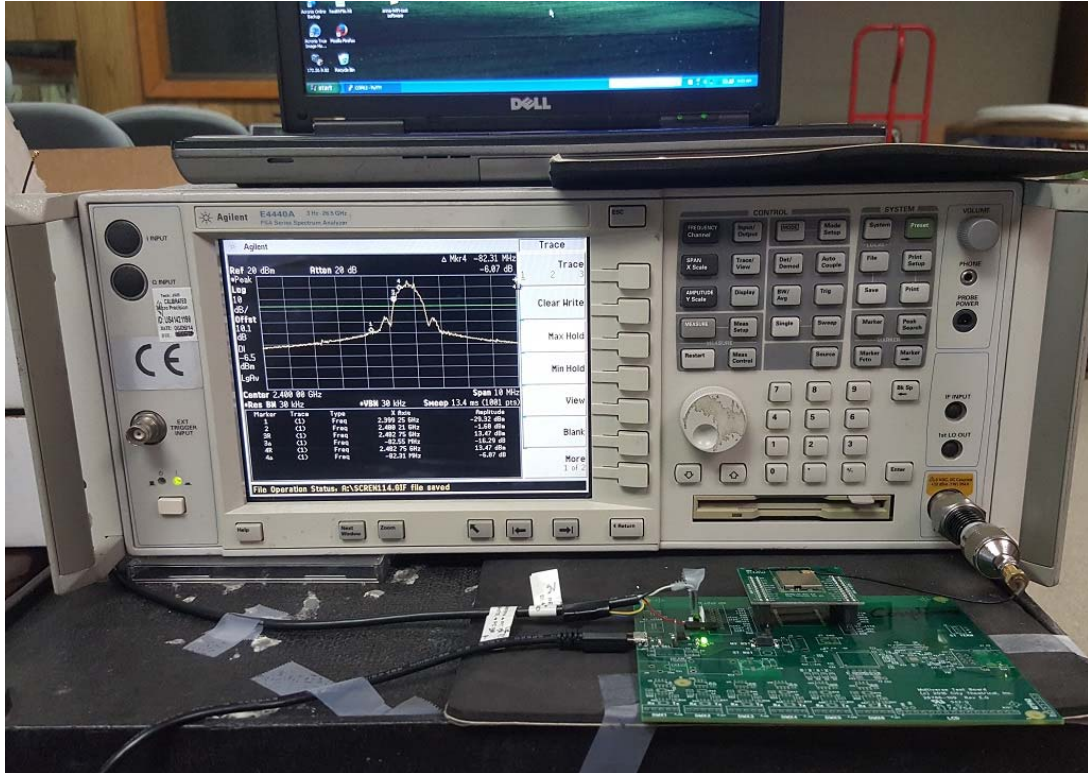

8. SETUP PHOTOS

Conducted measurement at antenna port

Radiated Emission Measurement

Figure 1 EUT Configuration for Radiated & Conducted Emission Tests

Figure 2 Radiated Emission Test Setup

Figure 3 Conducted Emission Test Setup