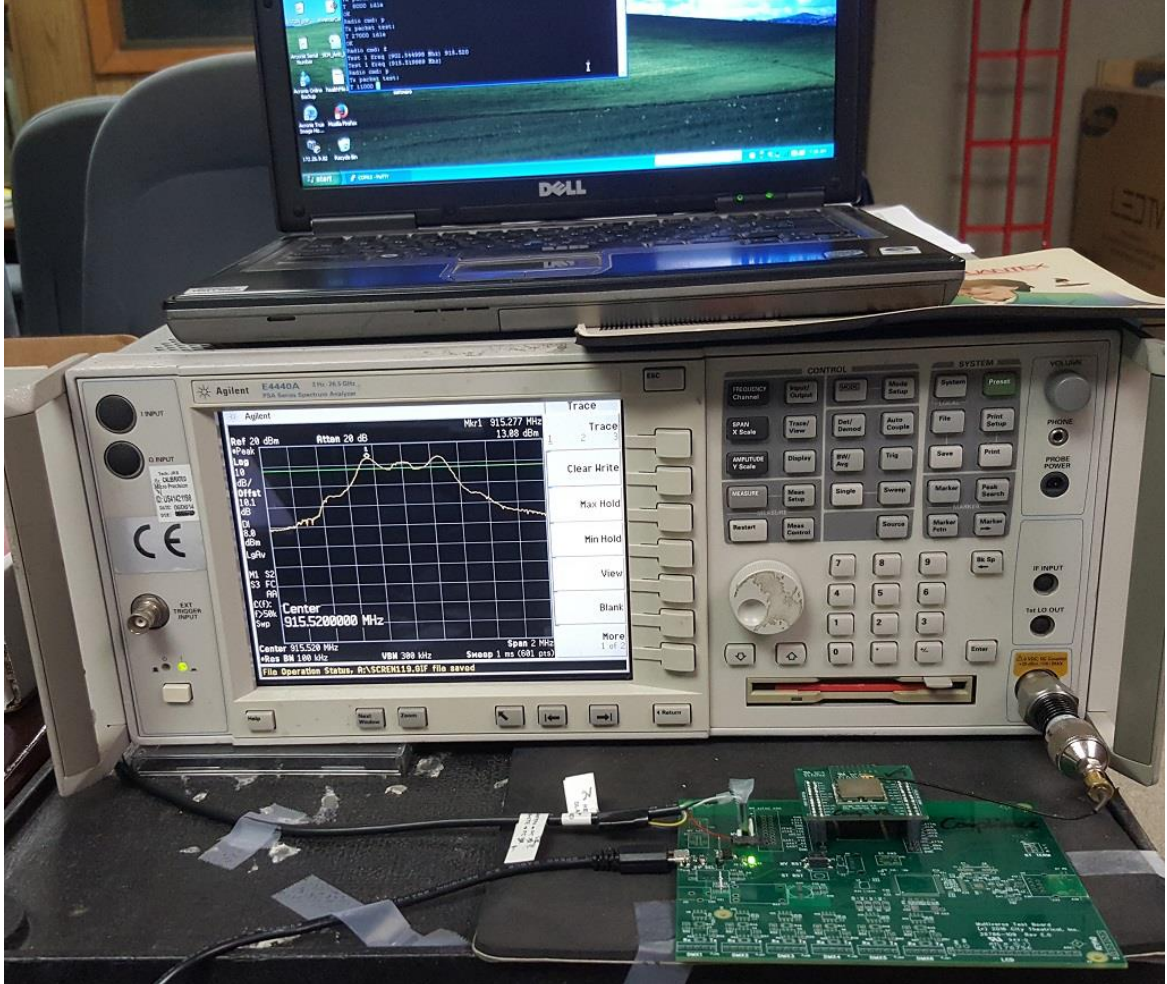

8. SETUP PHOTOS

Conducted measurement at antenna port

Radiated Emission Measurement

Figure 1 EUT Configuration for Radiated & Conducted Emission Tests

Figure 2 Radiated Emission Test Setup

Figure 3 Conducted Emission Test Setup