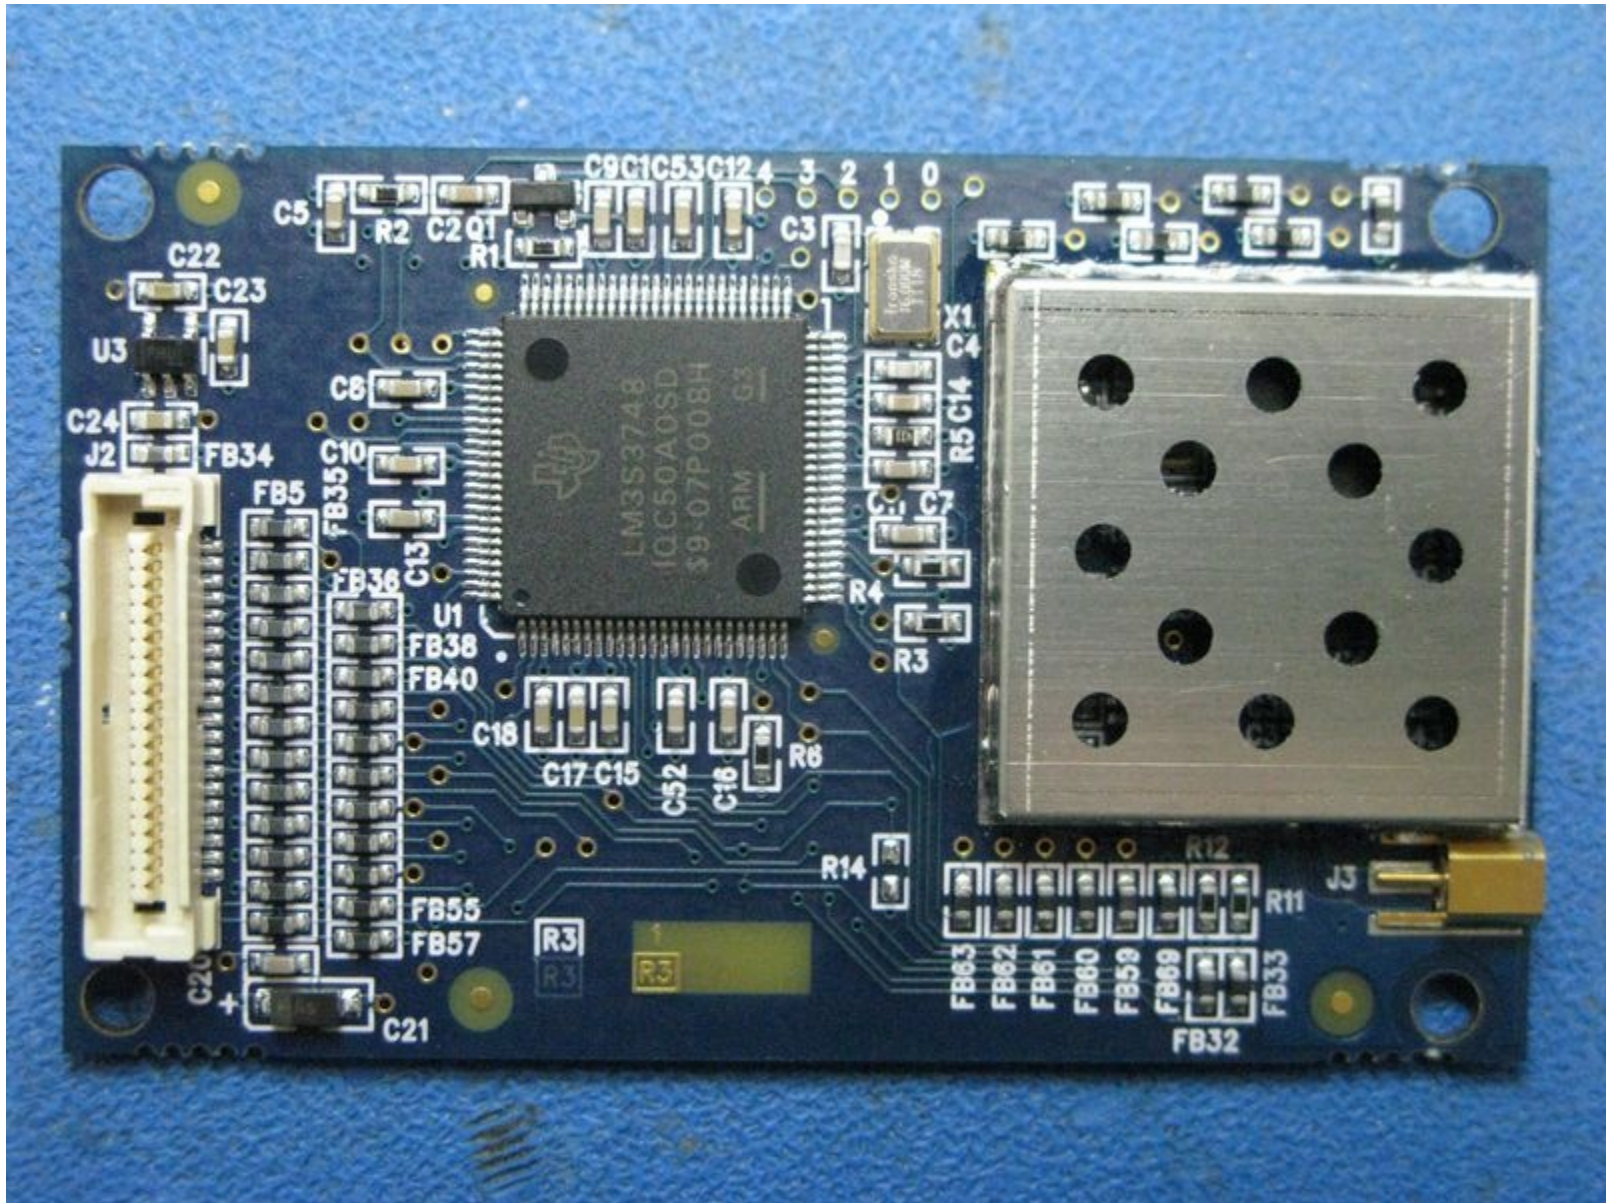

City Theatrical 5792 Radio Module bottom side

City Theatrical 5792 Radio Module, component side, no shield

City Theatrical 5792 Radio Module, component side, with shield

5dBi Omni antenna and MMCX -> reverse SMA cable