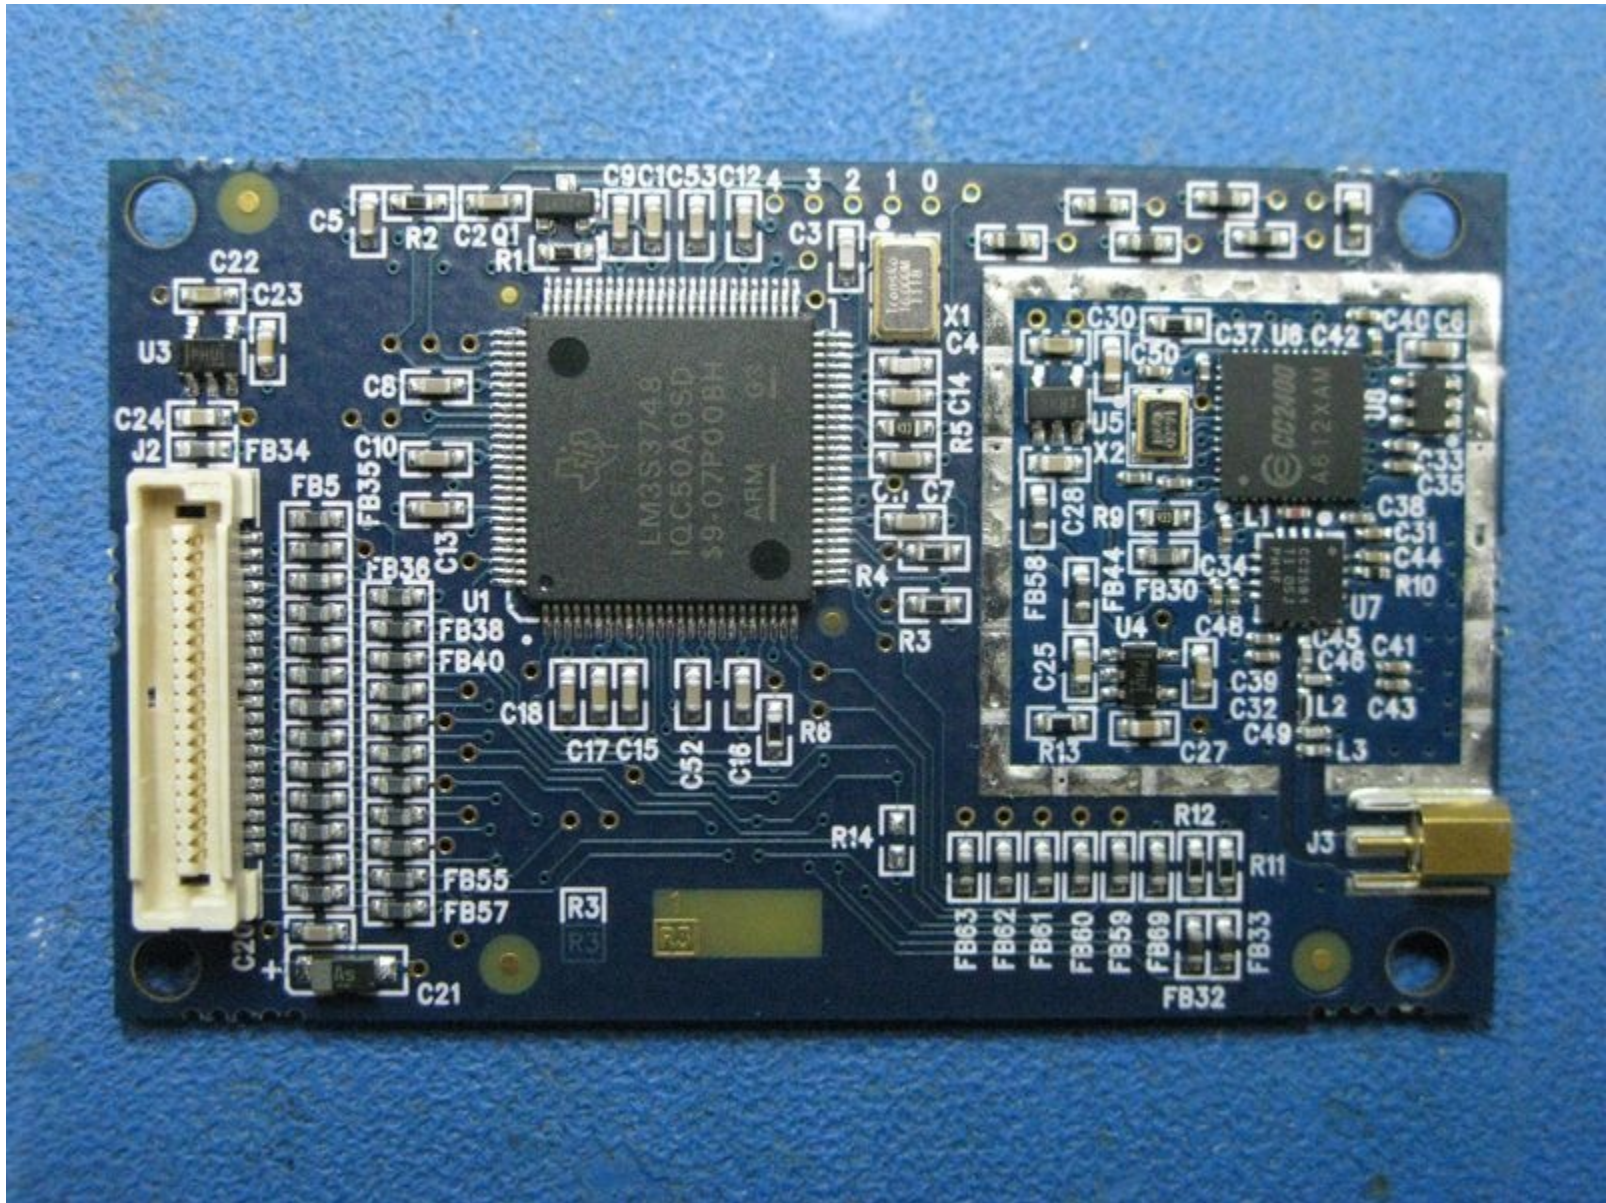

City Theatrical 5792 Radio Module bottom side

City Theatrical 5792 Radio Module, component side, no shield

City Theatrical 5792 Radio Module, component side, with shield

5dBi Omni antenna and MMCX -> reverse SMA cable