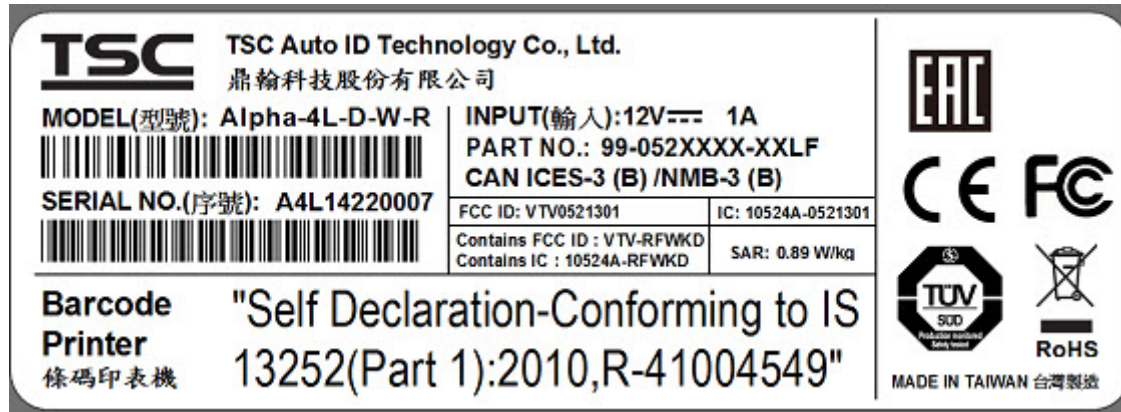

TSC Auto ID Technology Co., Ltd.

FCC ID.: VTV-RFWKD

The Host FCC ID Label will be placed on the equipment as shown in the photograph below.

The module(EUT) FCC ID Label is in the photograph below.