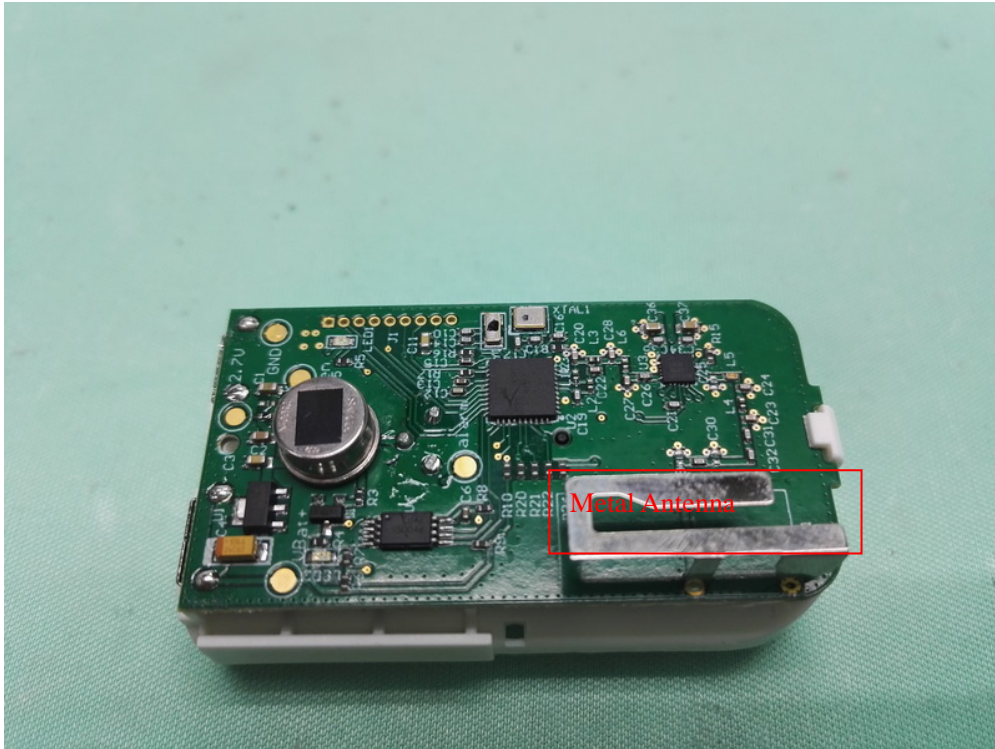

Internal Photo

FCC ID: VTQMO00106000

Inner Circuit Top View

Inner Circuit Bottom View