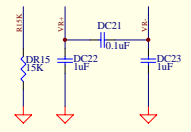

RTL8225			
Size	Number	Revision	V1.0
C			
Date	16 Jun 2007	Sheet of	1
File	C:\Documents and Settings\... \RTL8225	Sheet of	1

In mPCLGPIO6 is used to detect status of HW_radio_PD

Title		
Size	Number	Revision
C	34	V2.0
Date	26-Dec-2005	Sheet of
File	C:\Documents and Settings\jerry-chuang\My Documents\RTL8185-QFN128\RTL8185-QFN128_005	