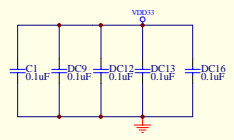

RTL8225			
Size	Number	Revision	V1.0
C			
Date	16 Jun 2007	Sheet of	1
File	C:\Documents and Settings\... \RTL8225	Sheet of	1

In mPCLGPIO6 is used to detect status of HW_radio_PD

Title		
Size	Number	Revision
C	34	V2.0
Date	26-Dec-2005	Sheet of
File	C:\Documents and Settings\jerry-chuang\My Documents\RTL8185-QFN128\RTL8185-QFN128_005	