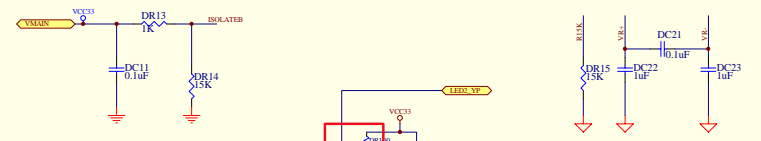

RTL8225			
Size	Number	Revision	V1.0
C			
Date	16 Jun 2007	Sheet of	1
File	C:\Documents and Settings\... \RTL8225	Sheet of	1

In mPCLGPIO6 is used to detect status of HW_radio_PD

Title		
Size	Number	Revision
C	34	V2.0
Date	26-Dec-2005	Sheet of
File	C:\Documents and Settings\jerry-chuang\My Documents\RTL8185-QFN128\RTL8185-QFN128_005	