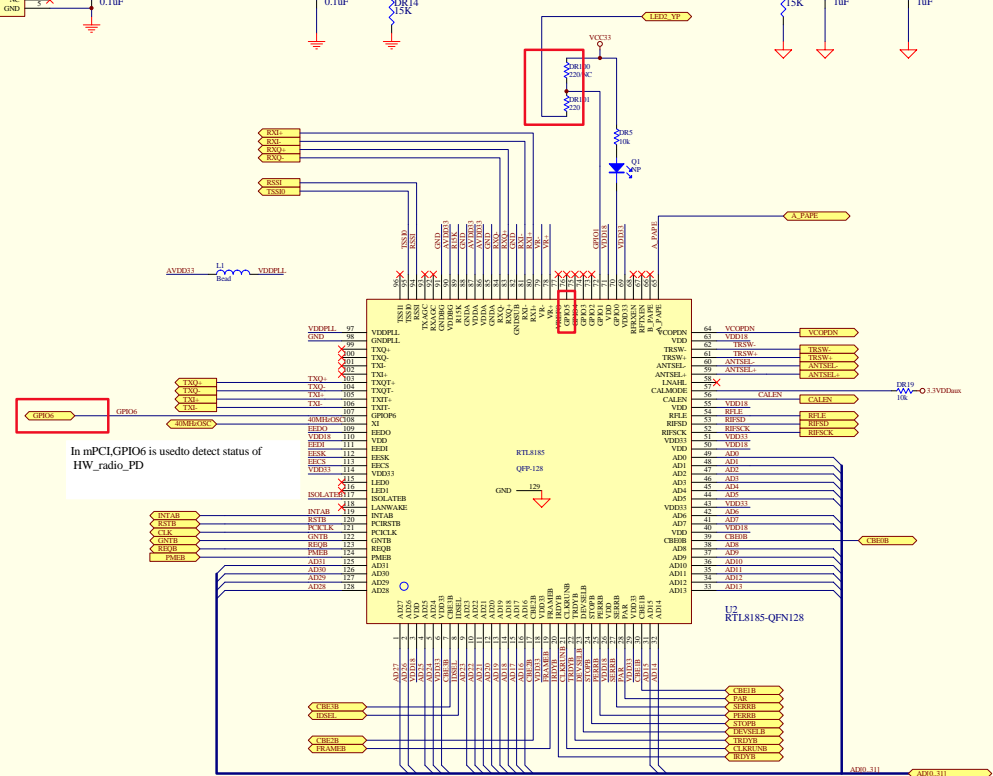

RTL8225			
Size	Number	Revision	V1.0
C			
Date	16 Jun 2007	Sheet of	1
File	C:\Documents and Settings\... \RTL8225	Sheet of	1

In mPCLGPIO6 is used to detect status of HW_radio_PD

Title		
Size	Number	Revision
C	34	V2.0
Date	26-Dec-2005	Sheet of
File	C:\Documents and Settings\jerry-chuang\My Documents\RTL8185-QFN128\RTL8185-QFN128_005	