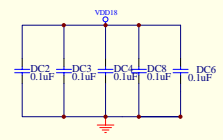

RTL8225			
Size	Number	Revision	V1.0
C			
Date	16 Jun 2007	Sheet of	1
File	C:\Documents and Settings\... \RTL8225	Sheet of	1

In mPCLGPIO6 is used to detect status of HW_radio_PD

Title		
Size	Number	Revision
C	34	V2.0
Date	26-Dec-2005	Sheet of
File	C:\Documents and Settings\jerry-chuang\My Documents\RTL8185-QFN128\RTL8185-QFN128_005	