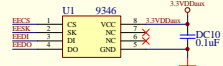

RTL8225			
Size	Number	Revision	V1.0
C			
Date	16 Jun 2007	Sheet of	1
File	C:\Documents and Settings\... \RTL8225	Sheet of	1

In mPCLGPIO6 is used to detect status of HW_radio_PD

Title		
Size	Number	Revision
C	34	V2.0
Date	26-Dec-2005	Sheet of
File	C:\Documents and Settings\jerry-chuang\My Documents\RTL8185-QFN128\RTL8185-QFN128_005	