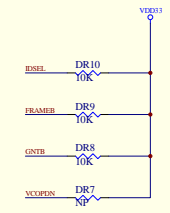

RTL8225			
Size	Number	Revision	V1.0
C			
Date	16 Jun 2007	Sheet of	1
File	C:\Documents and Settings\... \RTL8225	Sheet of	1

In mPCLGPIO6 is used to detect status of HW_radio_PD

Title		
Size	Number	Revision
C	34	V2.0
Date	26-Dec-2005	Sheet of
File	C:\Documents and Settings\jerry-chuang\My Documents\RTL8185-QFN128\RTL8185-QFN128_005	