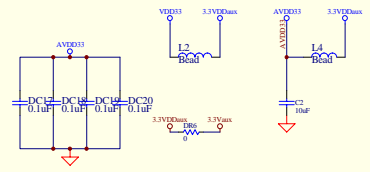

RTL8225			
Size	Number	Revision	V1.0
C			
Date	16 Jun 2007	Sheet of	1
File	C:\Documents and Settings\... \RTL8225	Sheet of	1

In mPCLGPIO6 is used to detect status of HW_radio_PD

Title		
Size	Number	Revision
C	34	V2.0
Date	26-Dec-2005	Sheet of
File	C:\Documents and Settings\jerry-chuang\My Documents\RTL8185-QFN128\RTL8185-QFN128_005	