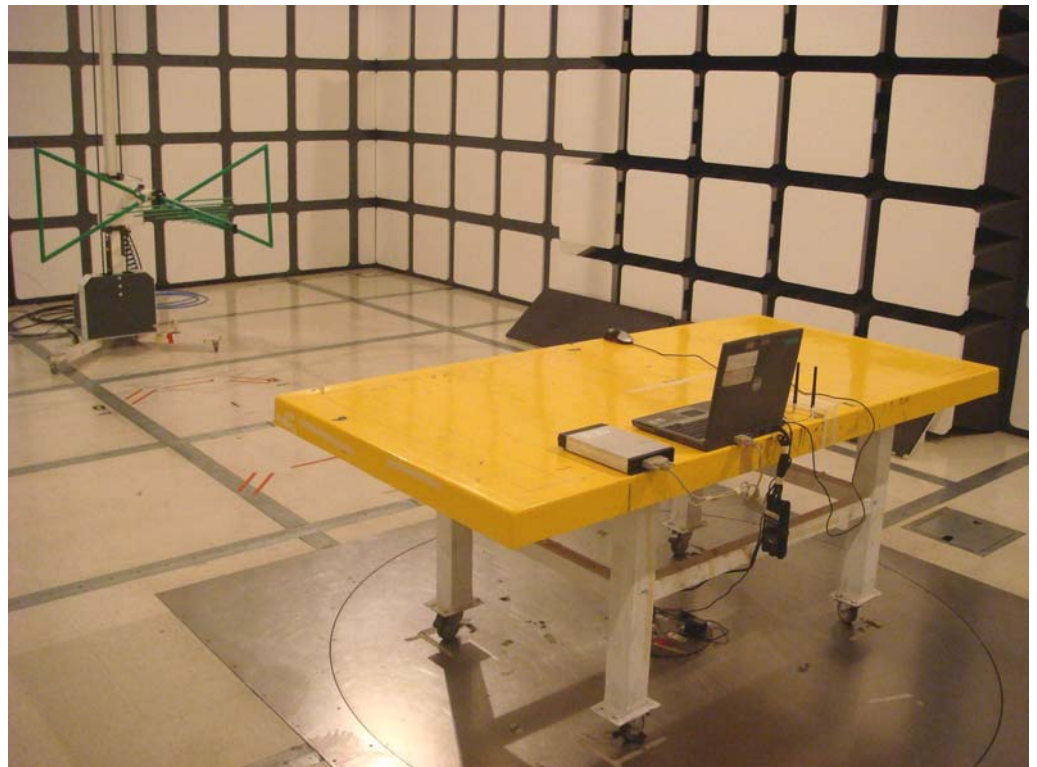

## 1. Photographs of Conducted Emissions Test Configuration

**FRONT VIEW**

**REAR VIEW**

## 2. Photographs of Radiated Emissions Test Configuration

9kHz ~30MHz

FRONT VIEW

REAR VIEW

30MHz~1GHz

FRONT VIEW

REAR VIEW

Above 1GHz