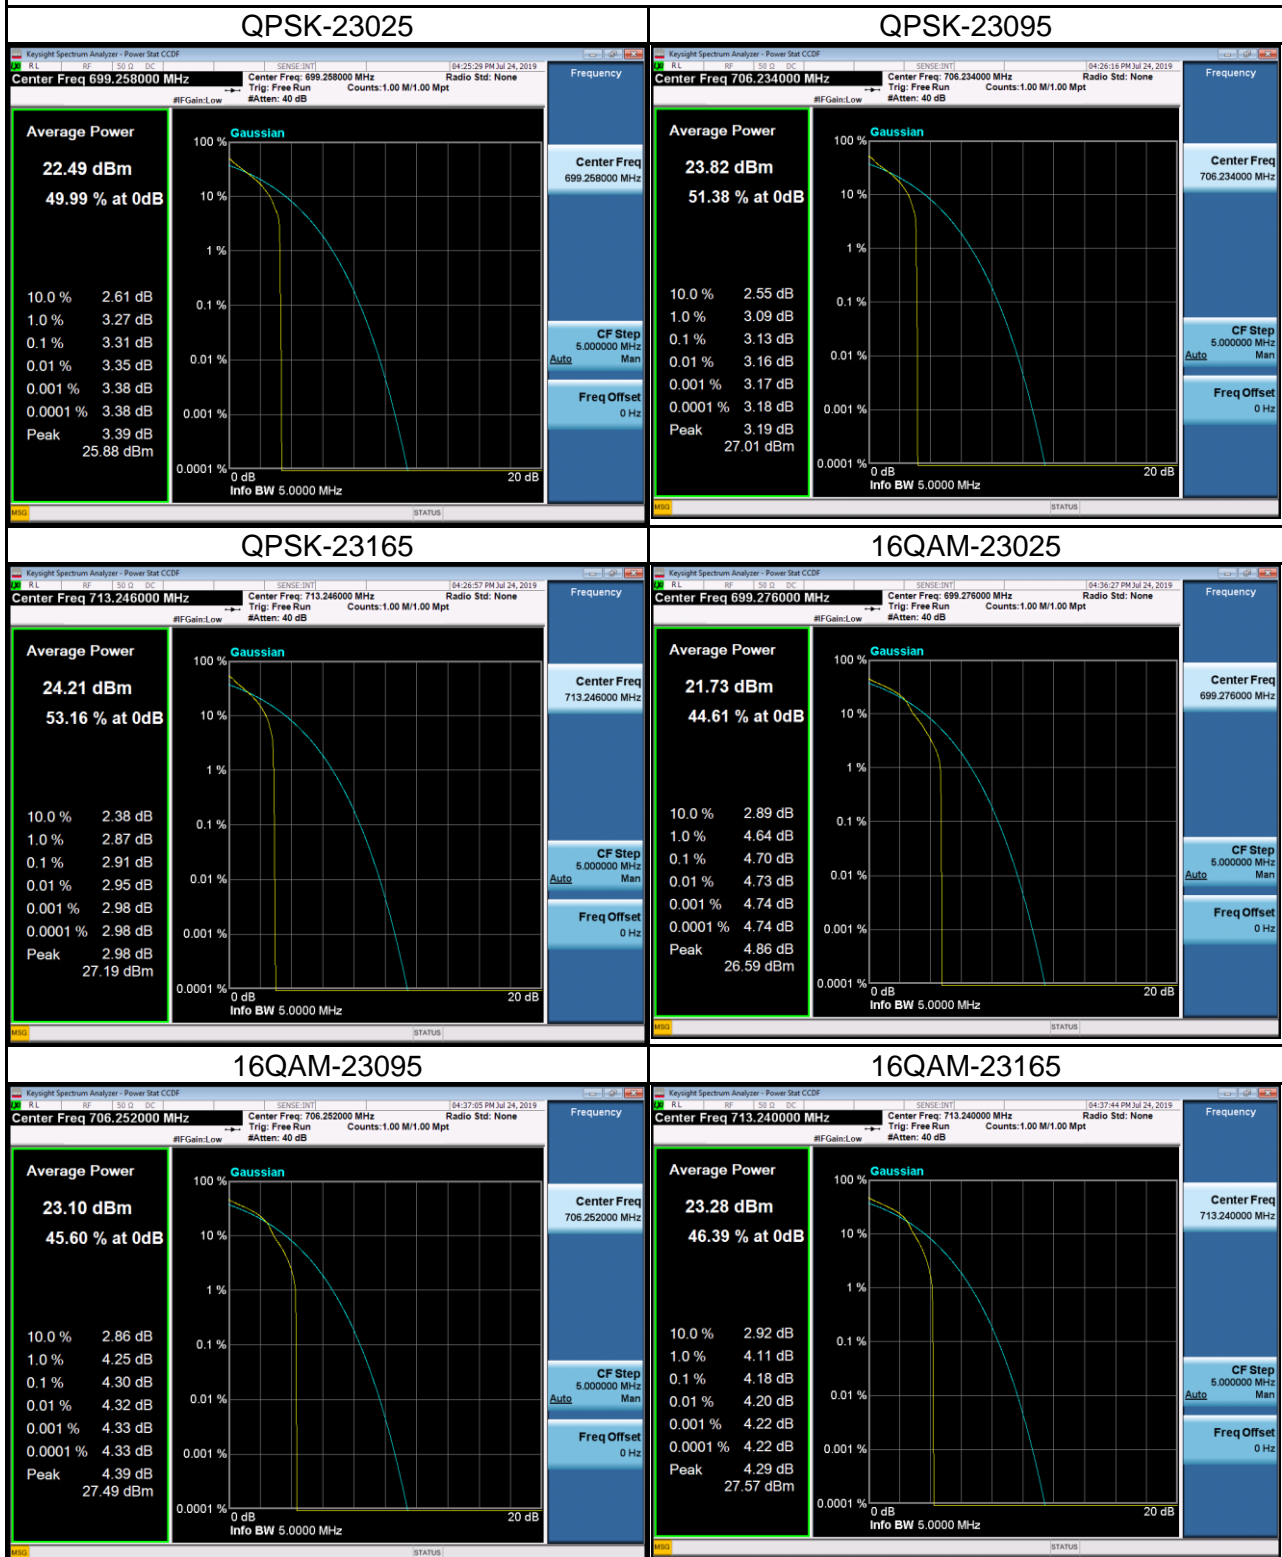

LTE Band 12 Spectrum Plot_3M