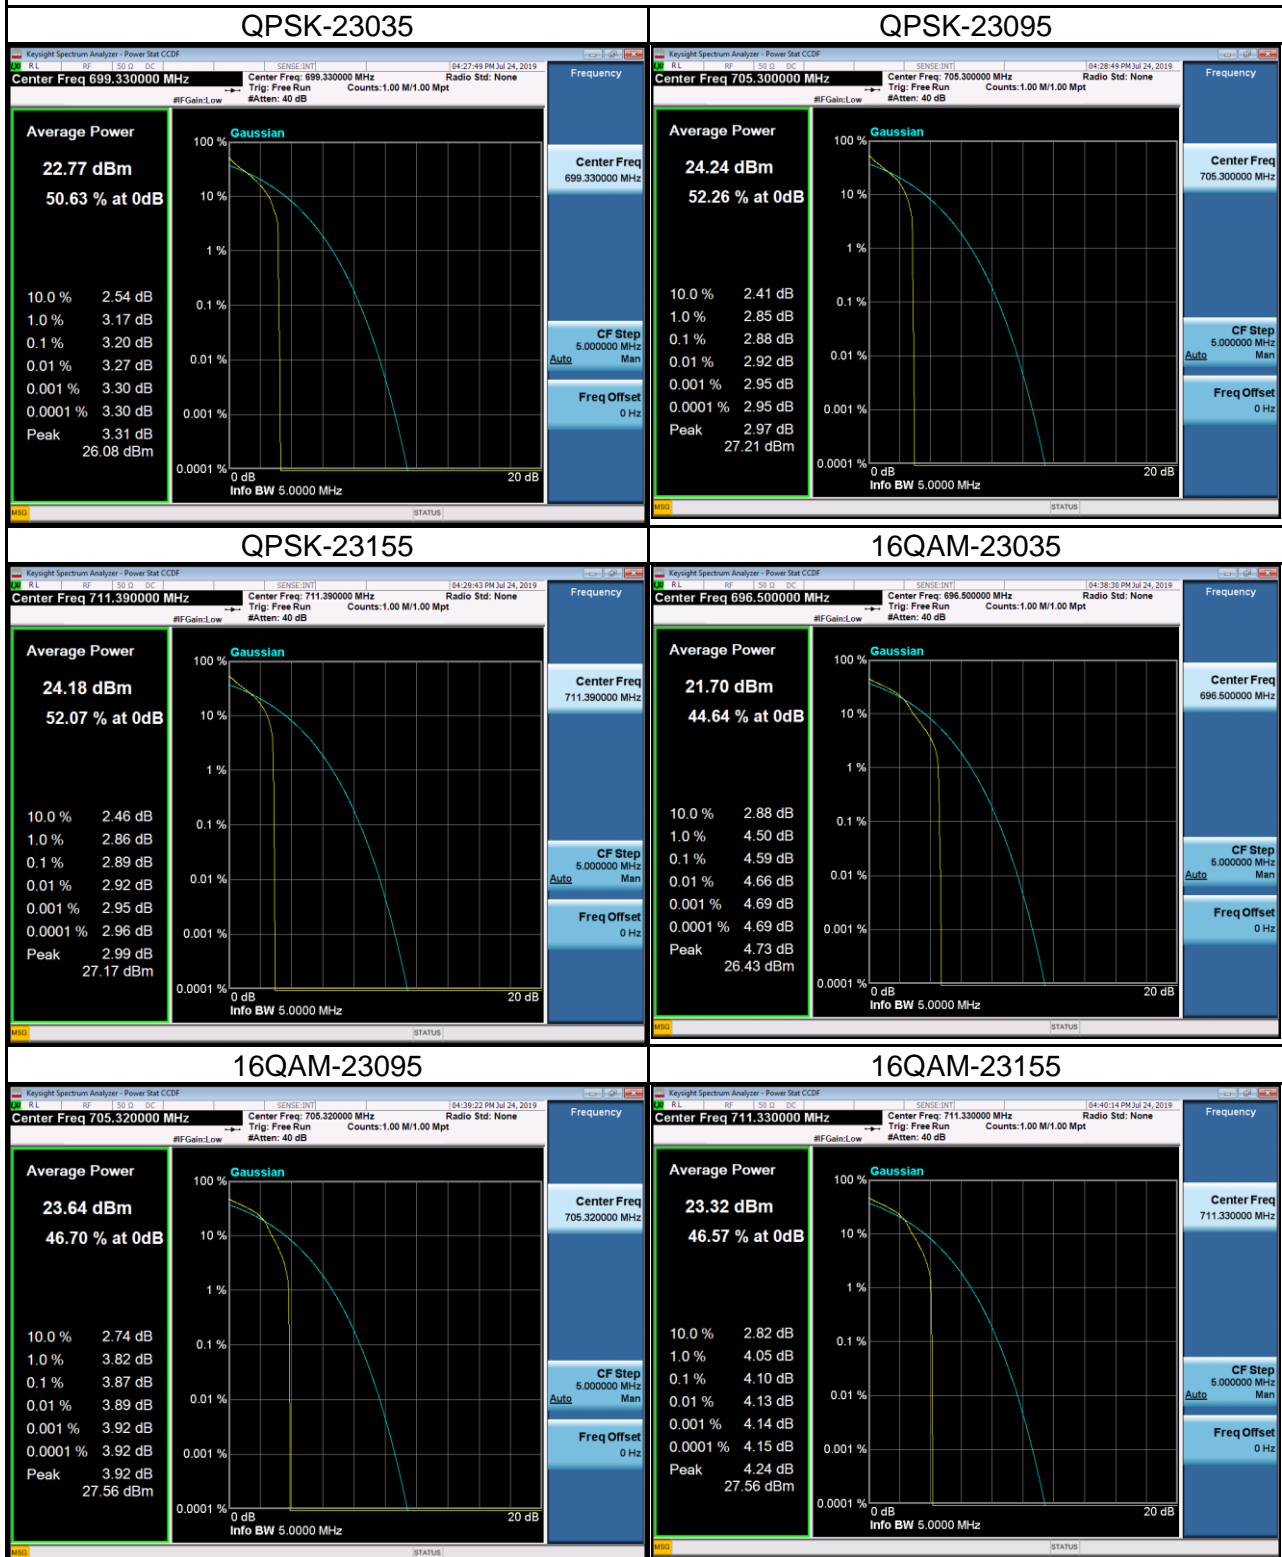

LTE Band 12 Spectrum Plot_5M