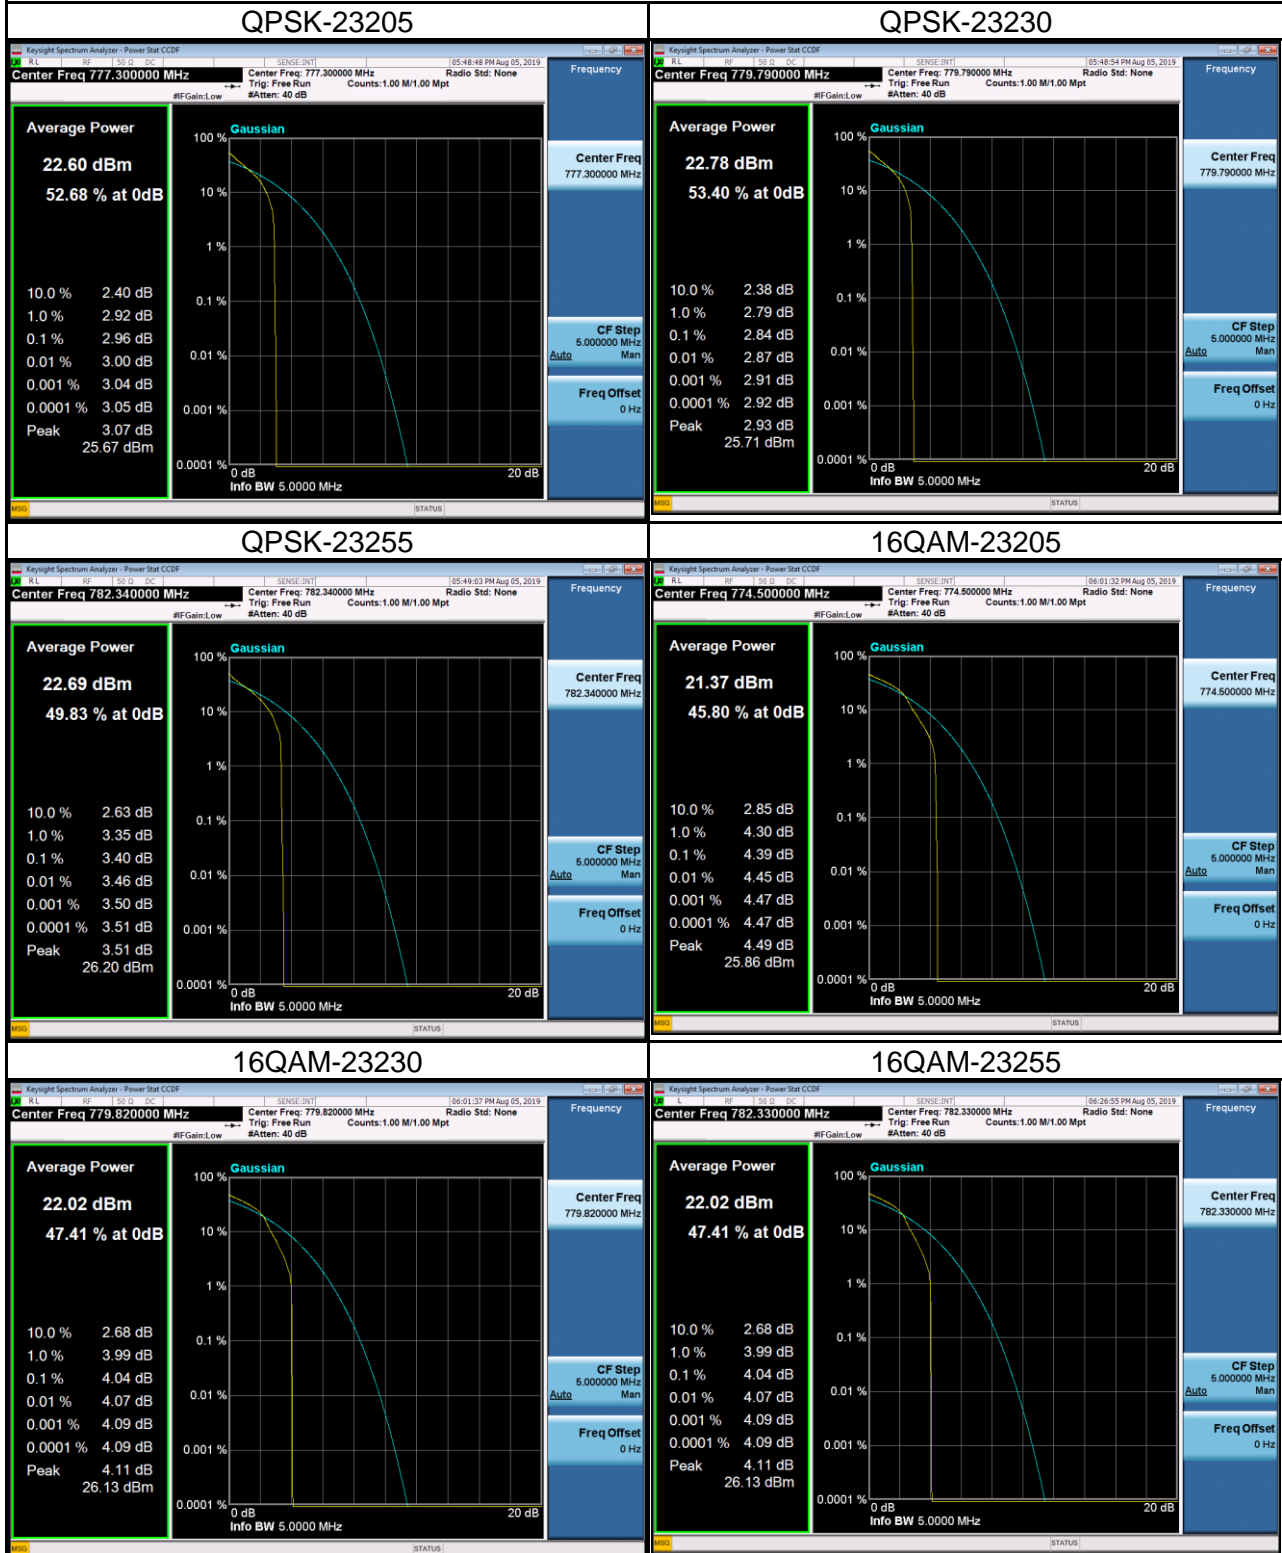

LTE Band 13 Spectrum Plot_5M