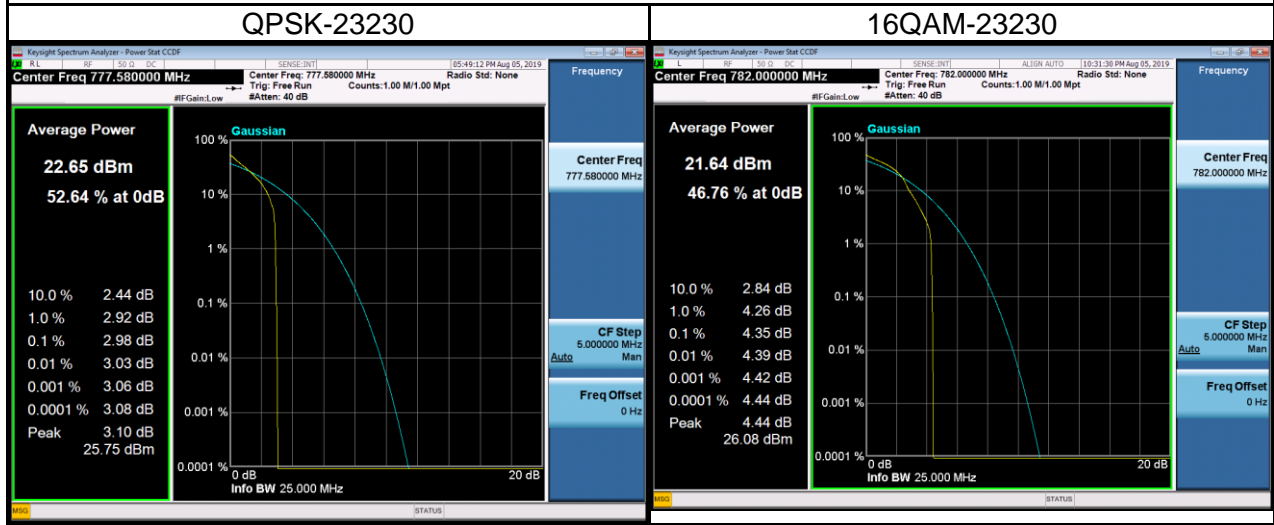

## LTE Band 12 Spectrum Plot\_5M

## LTE Band 12 Spectrum Plot\_10M

## LTE Band 13 Spectrum Plot\_5M

## LTE Band 13 Spectrum Plot\_10M