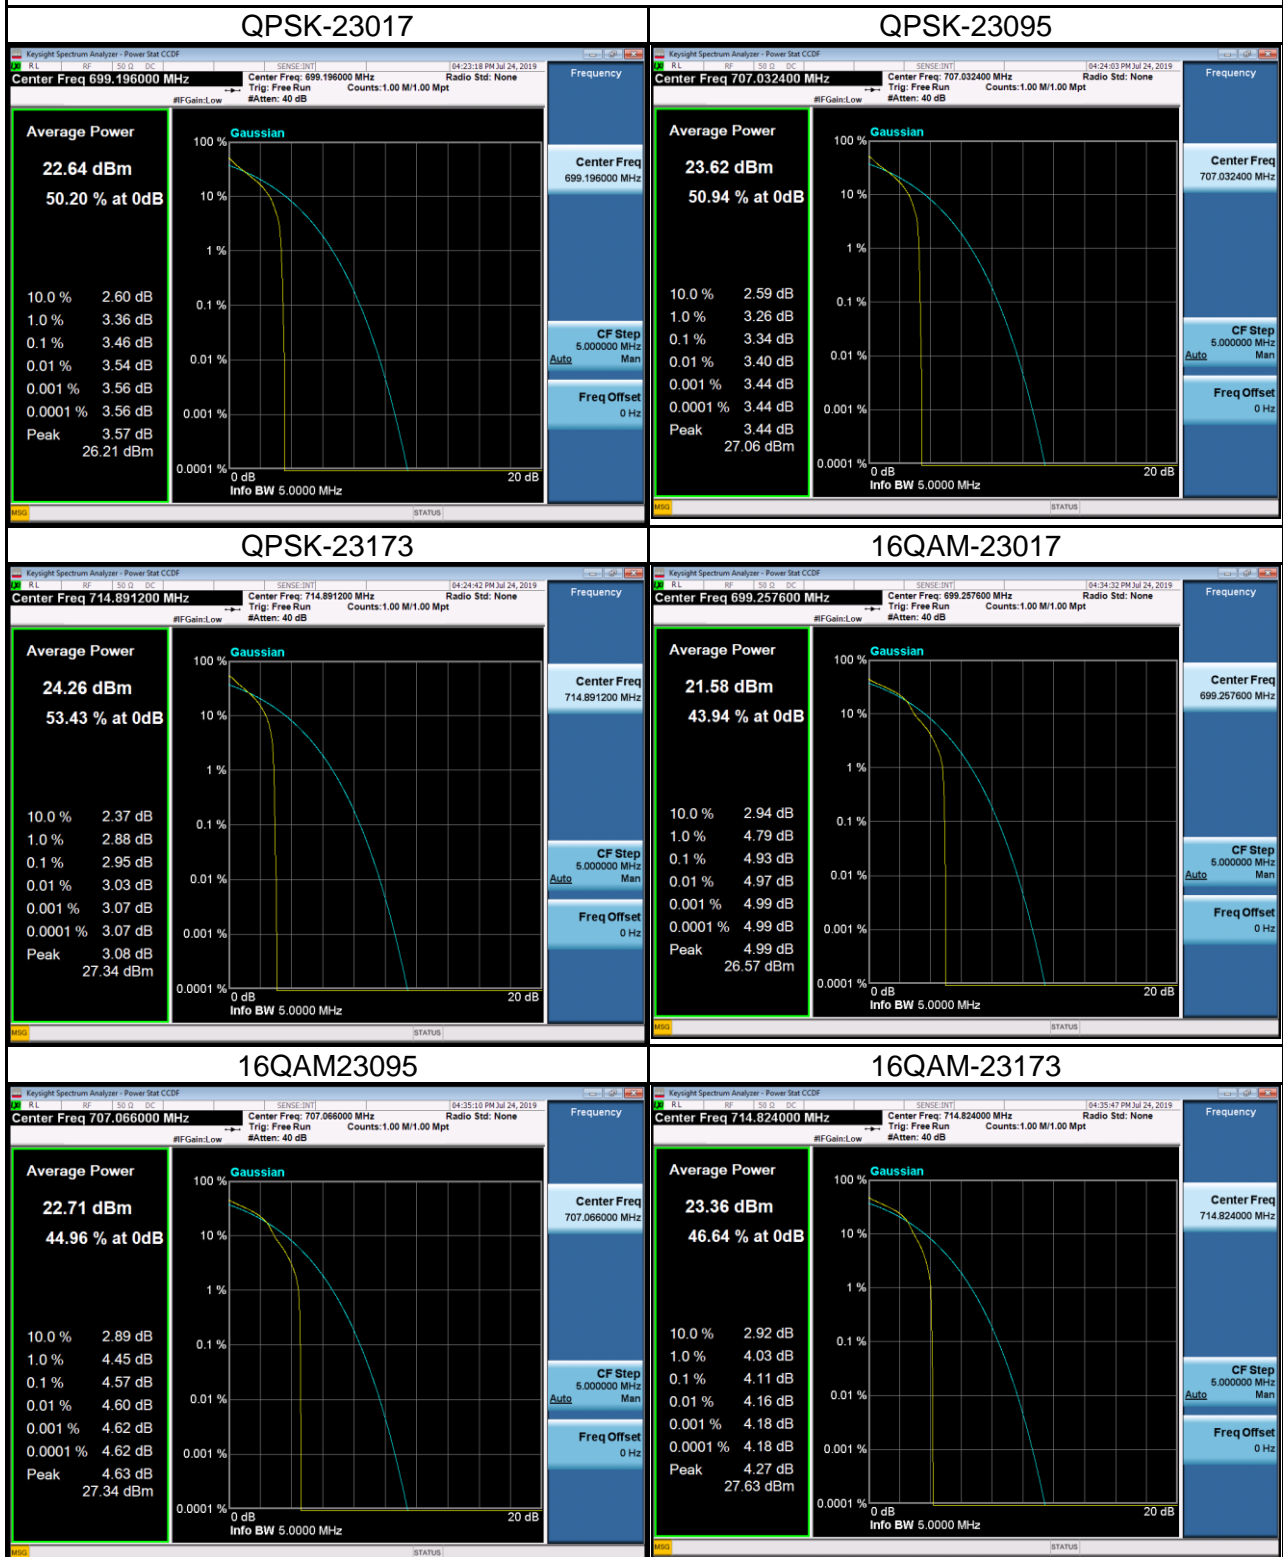

## LTE Band 7 Spectrum Plot\_10M

## LTE Band 7 Spectrum Plot\_15M

## LTE Band 7 Spectrum Plot\_20M

## LTE Band 12 Spectrum Plot\_1.4M