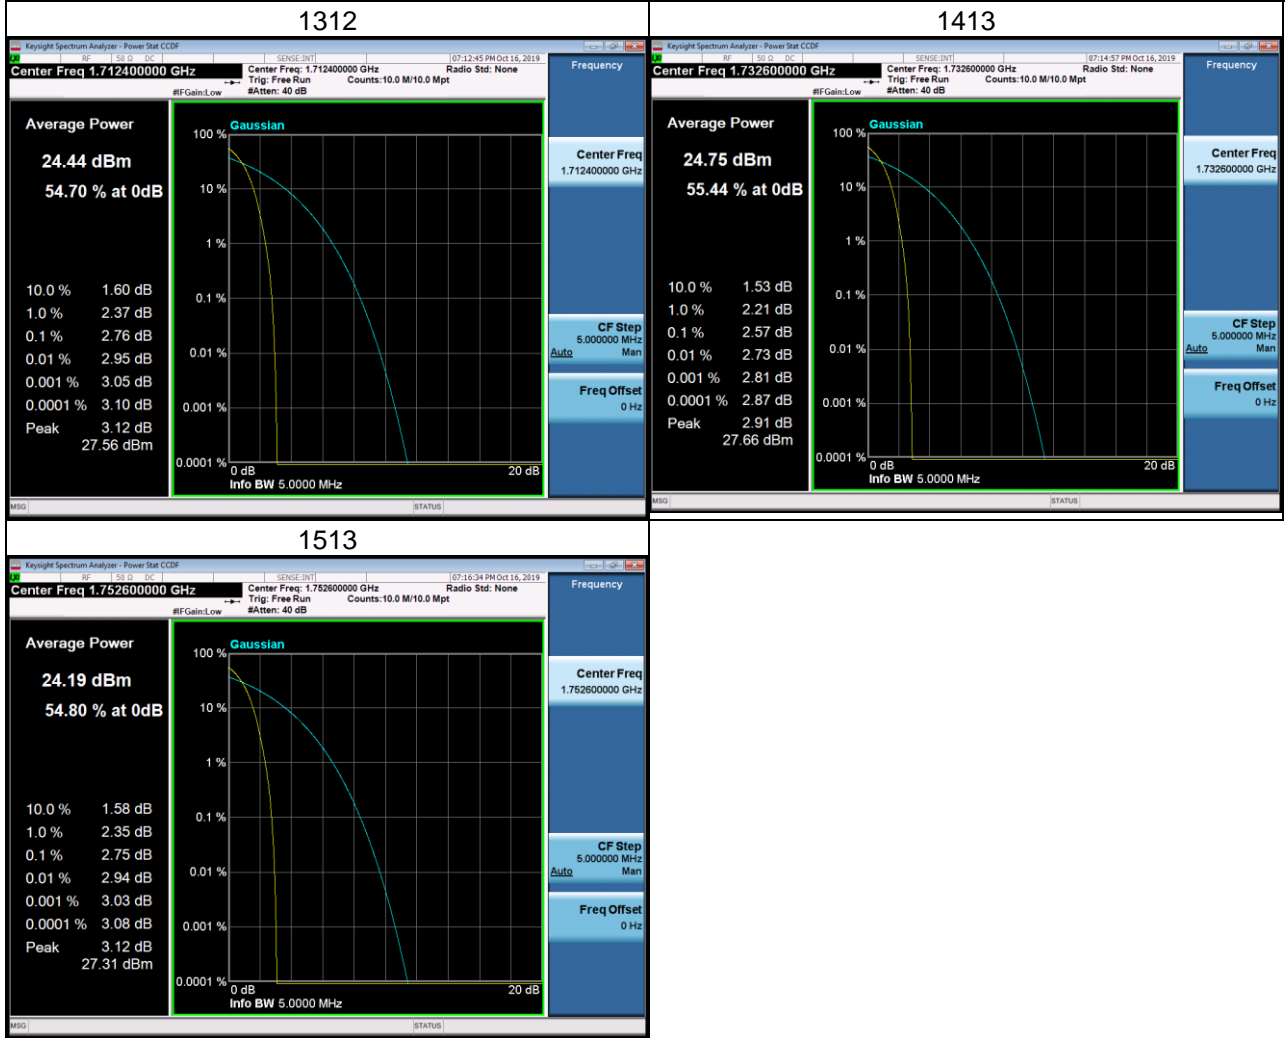

## APPENDIX H - PEAK TO AVERAGE RATIO

## WCDMA Band IV Spectrum Plot\_WCDMA

## LTE Band 4 Spectrum Plot\_1.4M

## LTE Band 4 Spectrum Plot\_10M