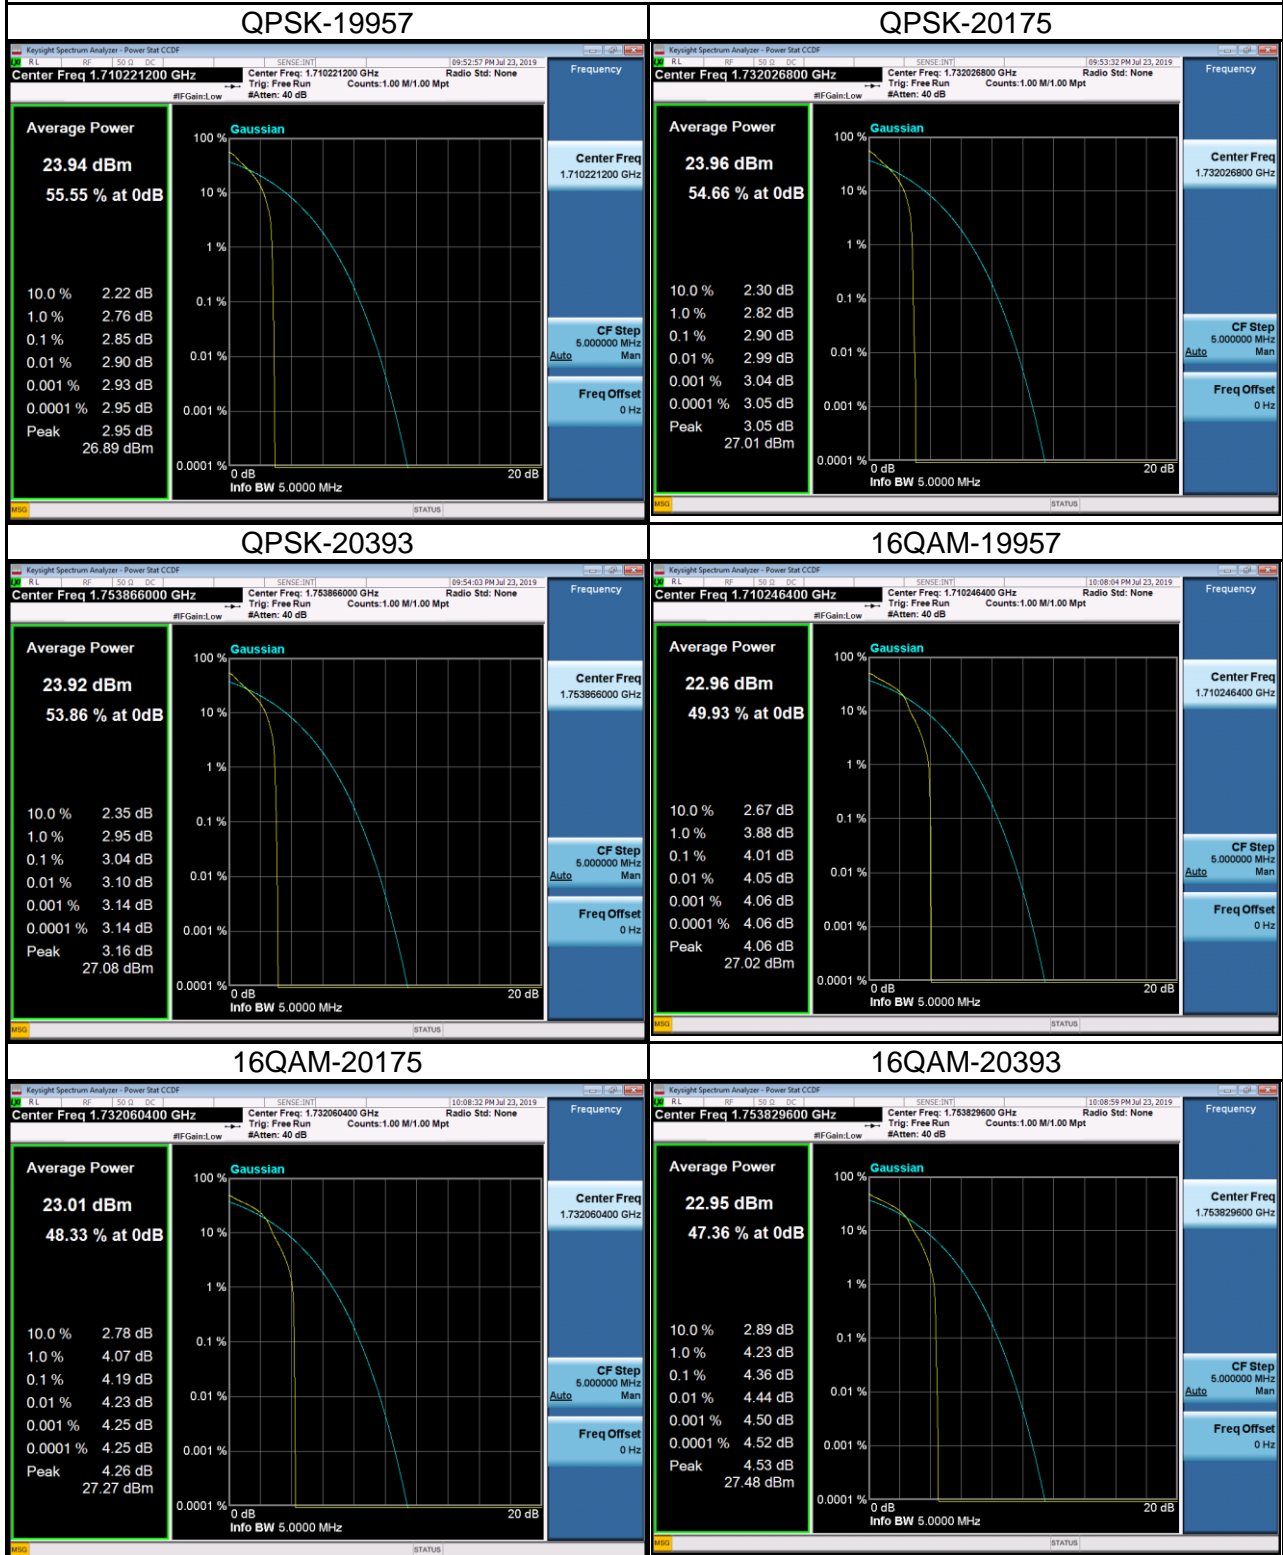

## APPENDIX H - PEAK TO AVERAGE RATIO

## WCDMA Band IV Spectrum Plot\_WCDMA

## LTE Band 4 Spectrum Plot\_1.4M

## LTE Band 4 Spectrum Plot\_3M