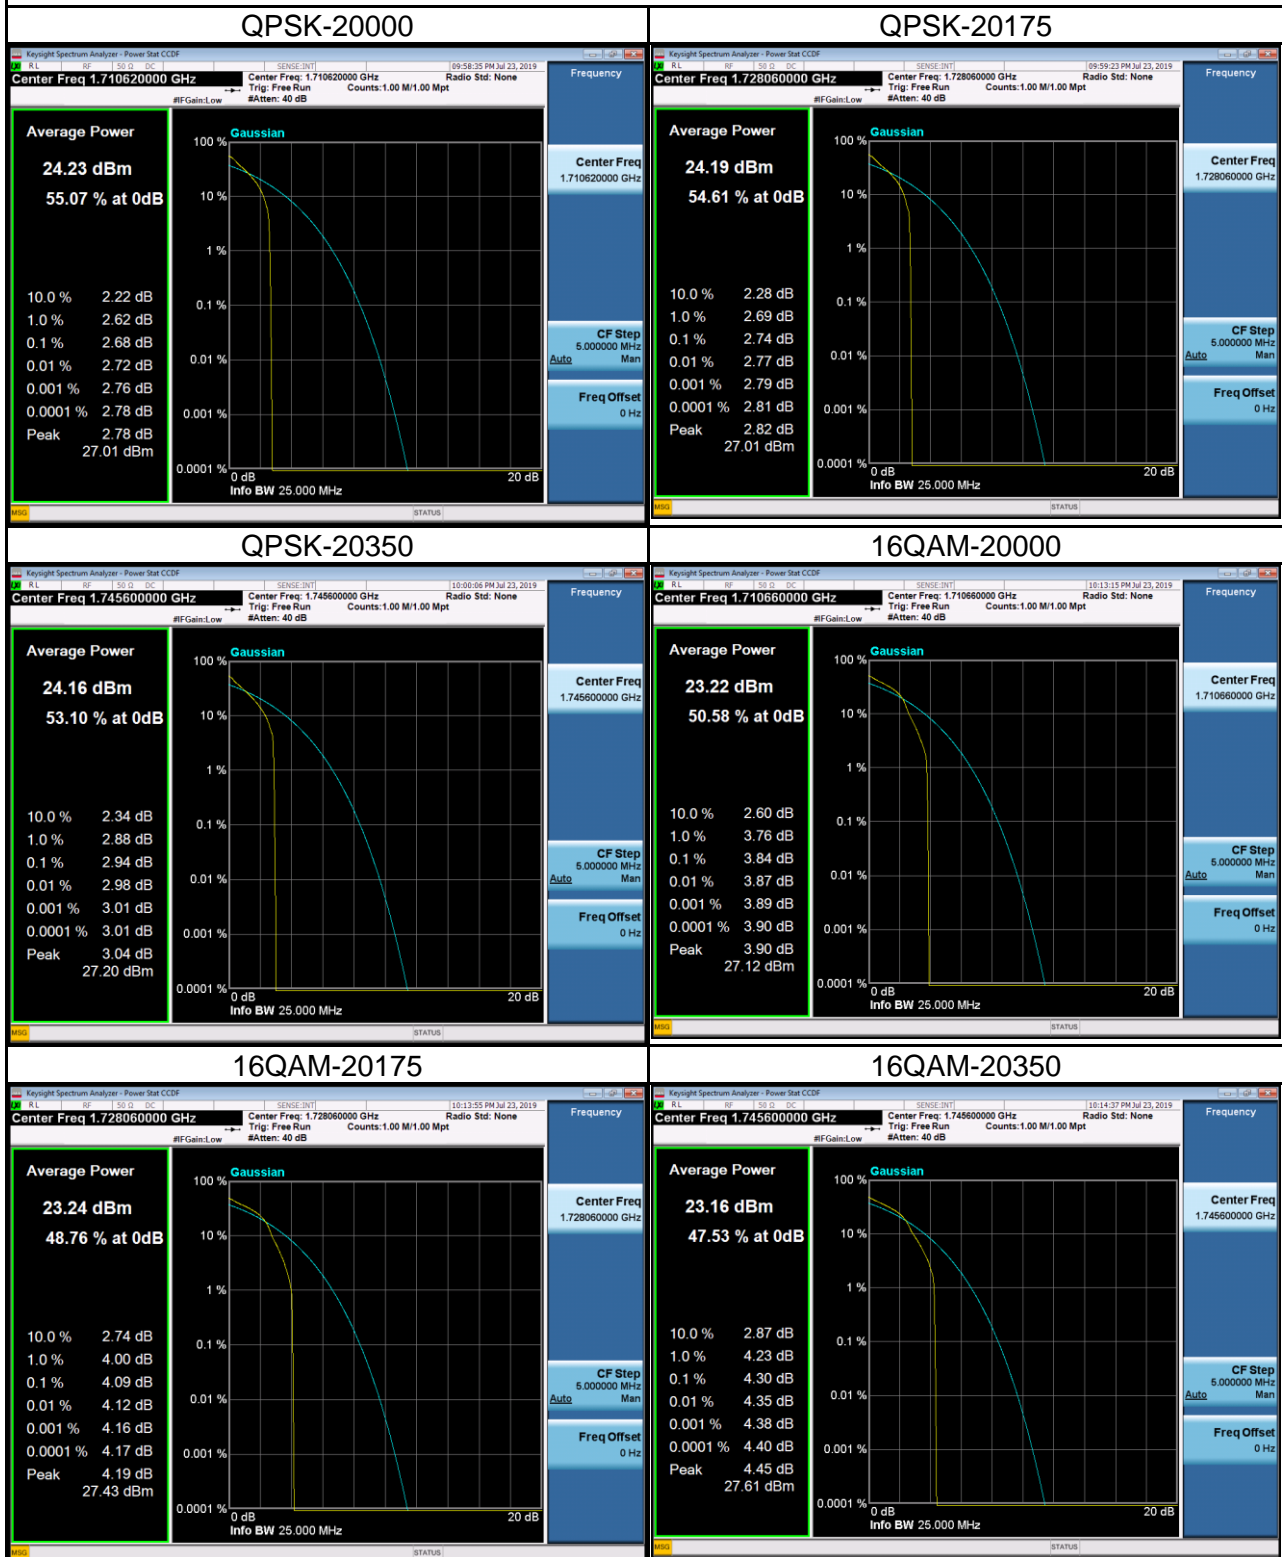

## LTE Band 4 Spectrum Plot\_1.4M

## LTE Band 4 Spectrum Plot\_3M

## LTE Band 4 Spectrum Plot\_5M

## LTE Band 4 Spectrum Plot\_10M