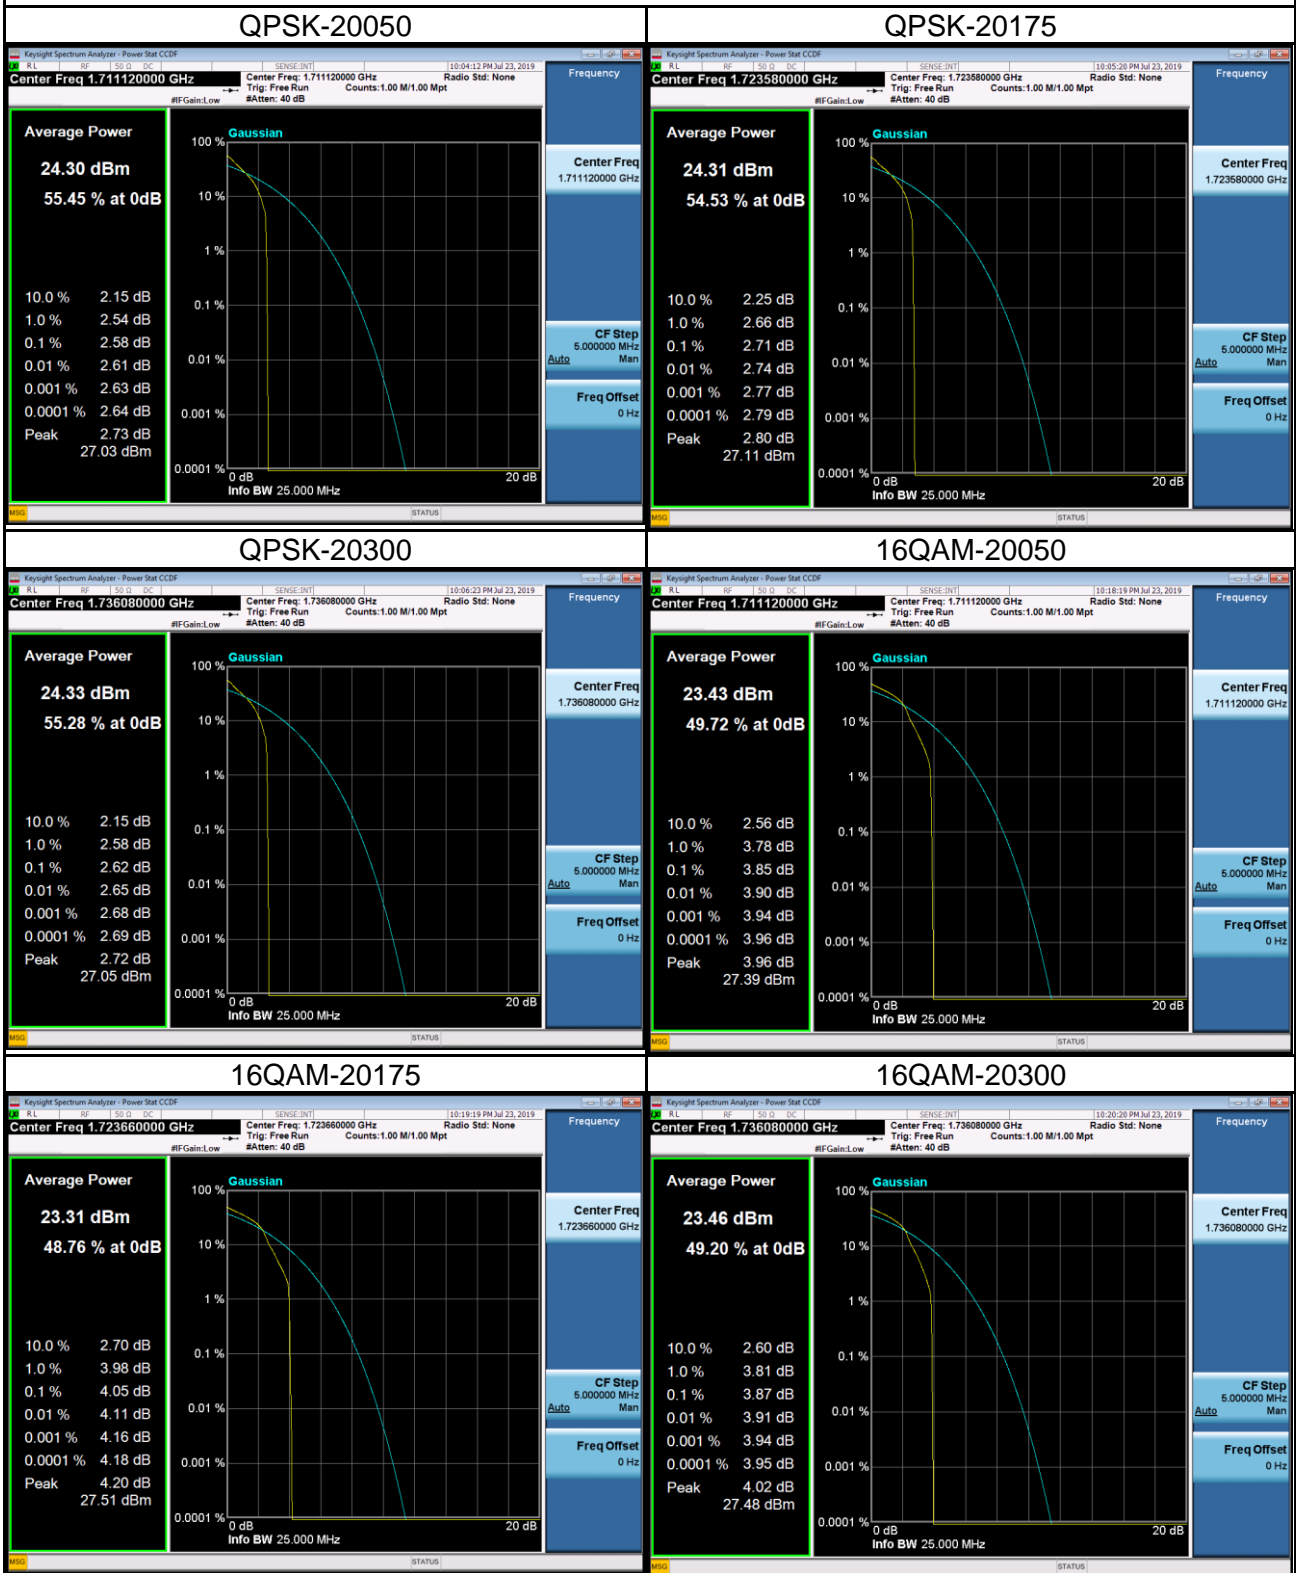

LTE Band 4 Spectrum Plot_20M