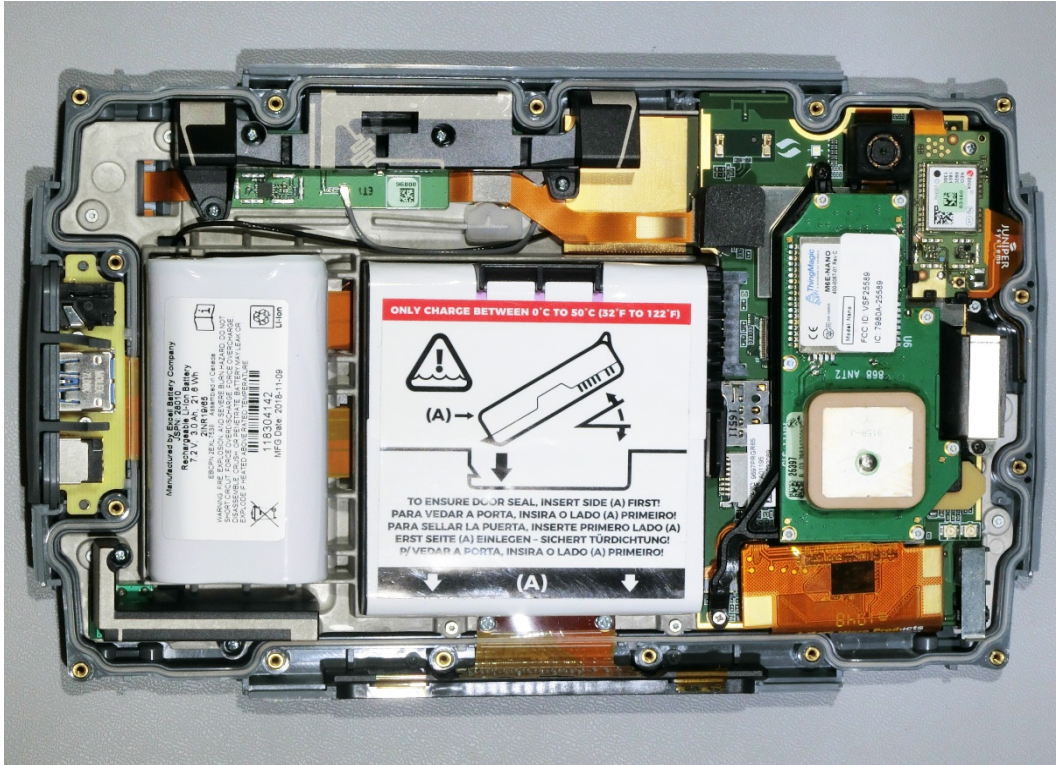

internal photos

Certification Exhibit

Internal Photos

Product: MS3

internal photos

main PCBA (front) with shields

main PCBA (front) without shields

internal photos

main PCBA (back) with shields

main PCBA (back) without shields

internal photos

HS2B56 Bluetooth/Wi-Fi radio (top with shield)

HS2B56 Bluetooth/Wi-Fi radio (without shield)

HS2B56 Bluetooth/Wi-Fi radio (bottom)

internal photos

MS3 with cellular and nano RFID

MS3 with cellular and micro RFID

internal photos

MS3 with cellular and extended range Bluetooth