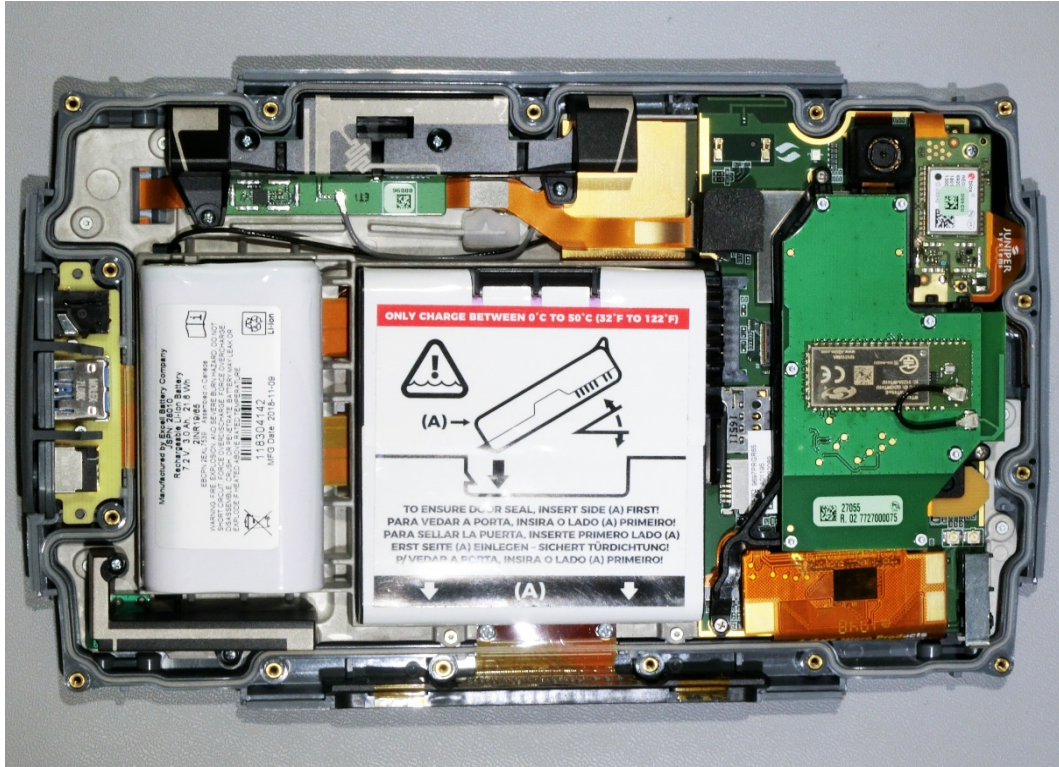

internal photos

Certification Exhibit

Internal Photos

Product: MS3

internal photos

main PCBA (front) with shields

main PCBA (front) without shields

internal photos

main PCBA (back) with shields

main PCBA (back) without shields

internal photos

HS2B56 Bluetooth/Wi-Fi radio (top with shield)

HS2B56 Bluetooth/Wi-Fi radio (without shield)

HS2B56 Bluetooth/Wi-Fi radio (bottom)

internal photos

MS3 with cellular and nano RFID

MS3 with cellular and micro RFID

internal photos

MS3 with cellular and extended range Bluetooth