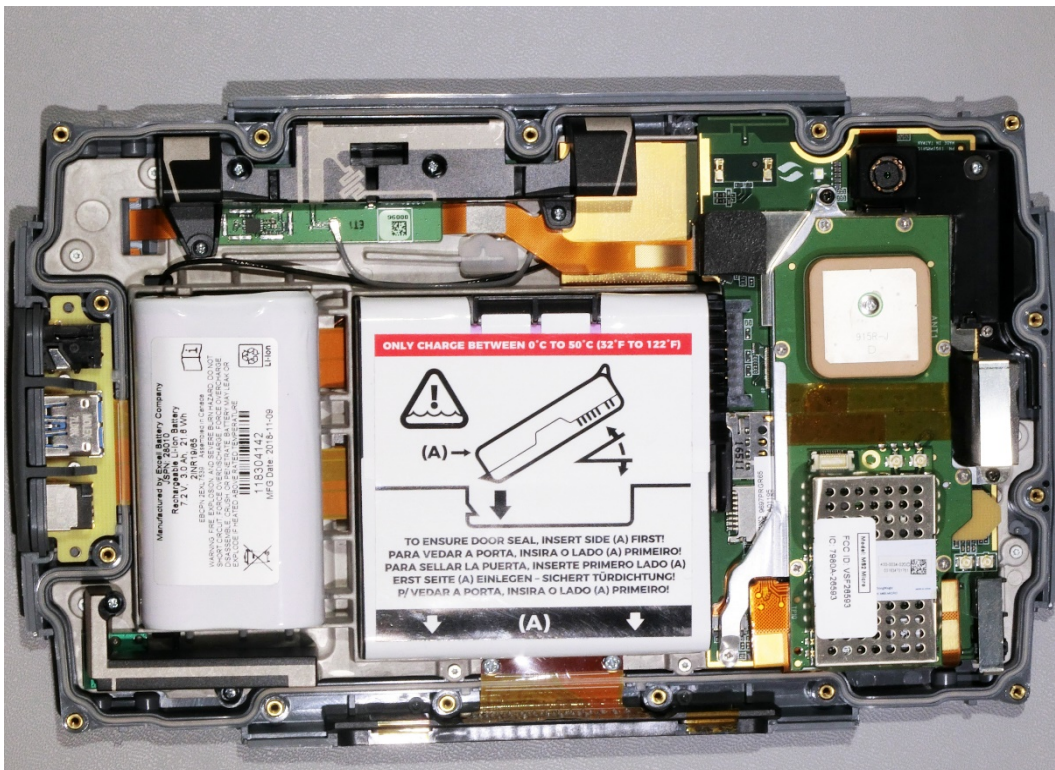

internal photos

Certification Exhibit

Internal Photos

Product: MS3

internal photos

main PCBA (front) with shields

main PCBA (front) without shields

internal photos

main PCBA (back) with shields

main PCBA (back) without shields

internal photos

HS2B56 Bluetooth/Wi-Fi radio (top with shield)

HS2B56 Bluetooth/Wi-Fi radio (without shield)

HS2B56 Bluetooth/Wi-Fi radio (bottom)

internal photos

MS3 with cellular and nano RFID

MS3 with cellular and micro RFID

internal photos

MS3 with cellular and extended range Bluetooth