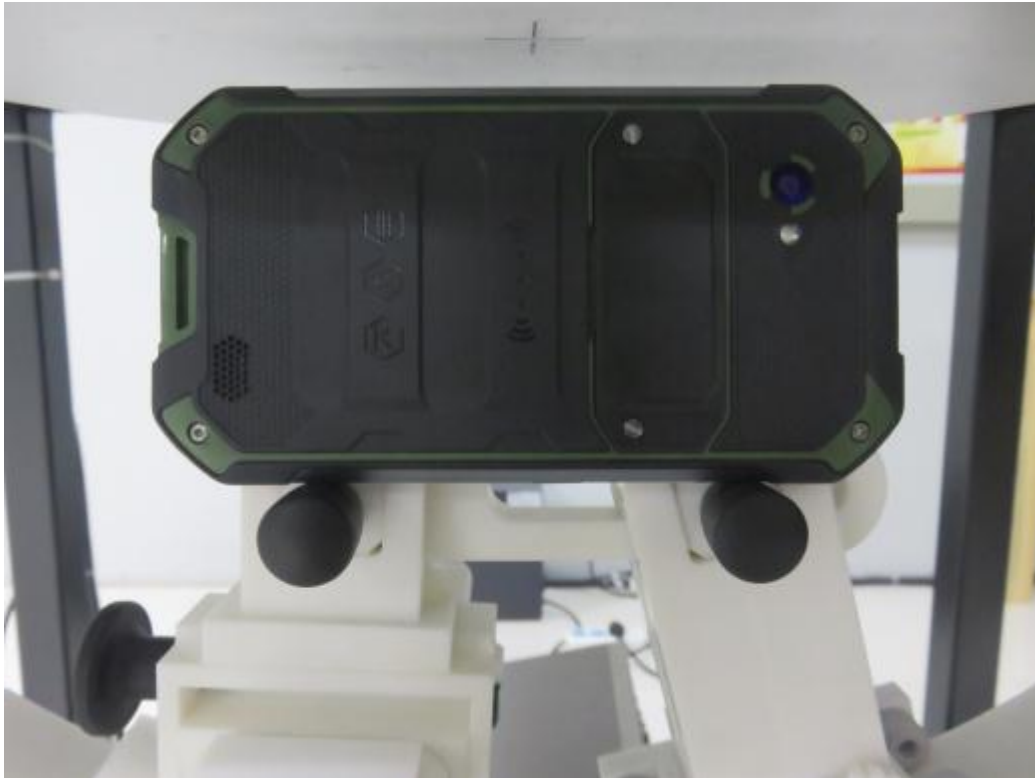

EUT TEST PHOTOGRAPHS

Photograph of the depth in the Head Phantom

Photograph of the depth in the Body Phantom

Head Setup Photo(Left cheek)

Head Setup Photo(Left Tilt)

Head Setup Photo(Right Cheek)

Head Setup Photo(Right Tilt)

10mm body-worn Back Side Setup Photo(hotspot)

10mm body-worn Front Side Setup Photo(hotspot)

10mm body-worn Right Side Setup Photo(hotspot)

10mm body-worn Left Side Setup Photo(hotspot)

10mm body-worn Top Side Setup Photo(hotspot)

10mm body-worn Bottom Side Setup Photo(hotspot)