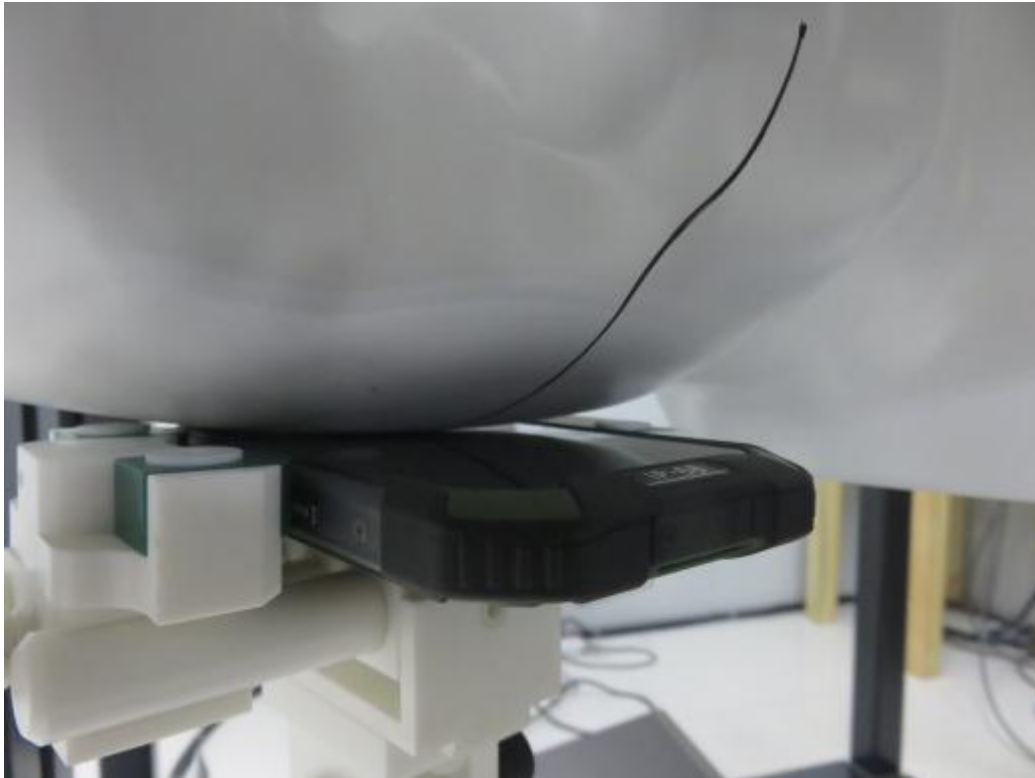

EUT TEST PHOTOGRAPHS

Photograph of the depth in the Head Phantom

Photograph of the depth in the Body Phantom

Head Setup Photo(Left cheek)

Head Setup Photo(Left Tilt)

Head Setup Photo(Right Cheek)

Head Setup Photo(Right Tilt)

10mm body-worn Back Side Setup Photo(hotspot)

10mm body-worn Front Side Setup Photo(hotspot)

10mm body-worn Right Side Setup Photo(hotspot)

10mm body-worn Left Side Setup Photo(hotspot)

10mm body-worn Top Side Setup Photo(hotspot)

10mm body-worn Bottom Side Setup Photo(hotspot)