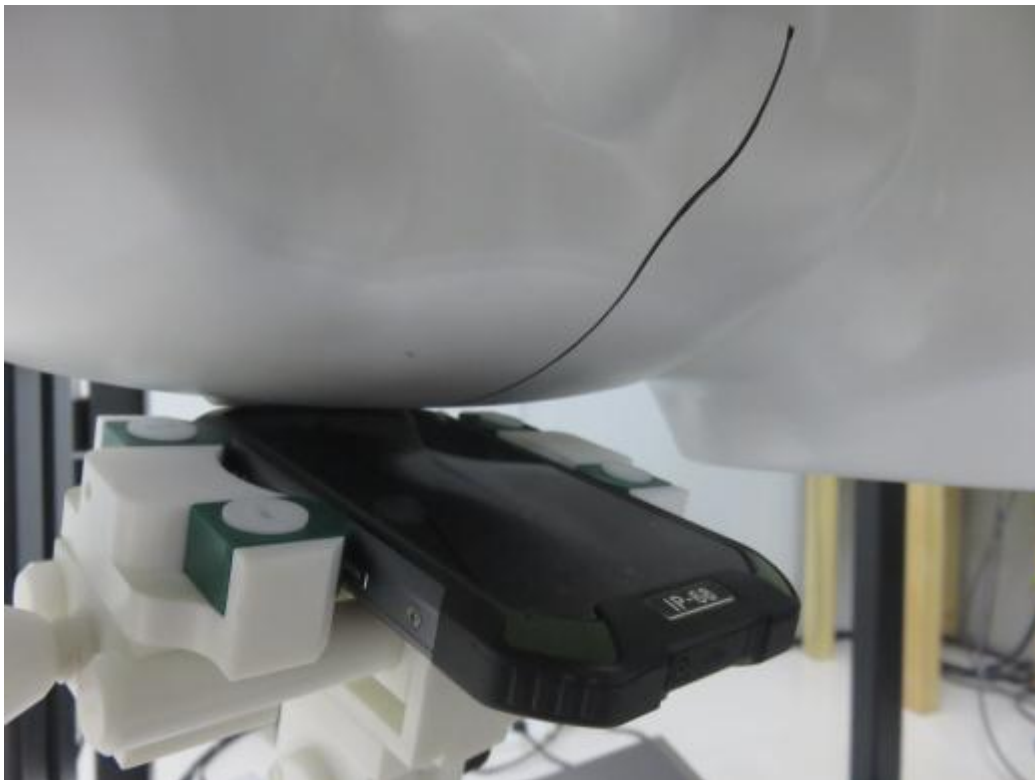

EUT TEST PHOTOGRAPHS

Photograph of the depth in the Head Phantom

Photograph of the depth in the Body Phantom

Head Setup Photo(Left cheek)

Head Setup Photo(Left Tilt)

Head Setup Photo(Right Cheek)

Head Setup Photo(Right Tilt)

10mm body-worn Back Side Setup Photo(hotspot)

10mm body-worn Front Side Setup Photo(hotspot)

10mm body-worn Right Side Setup Photo(hotspot)

10mm body-worn Left Side Setup Photo(hotspot)

10mm body-worn Top Side Setup Photo(hotspot)

10mm body-worn Bottom Side Setup Photo(hotspot)