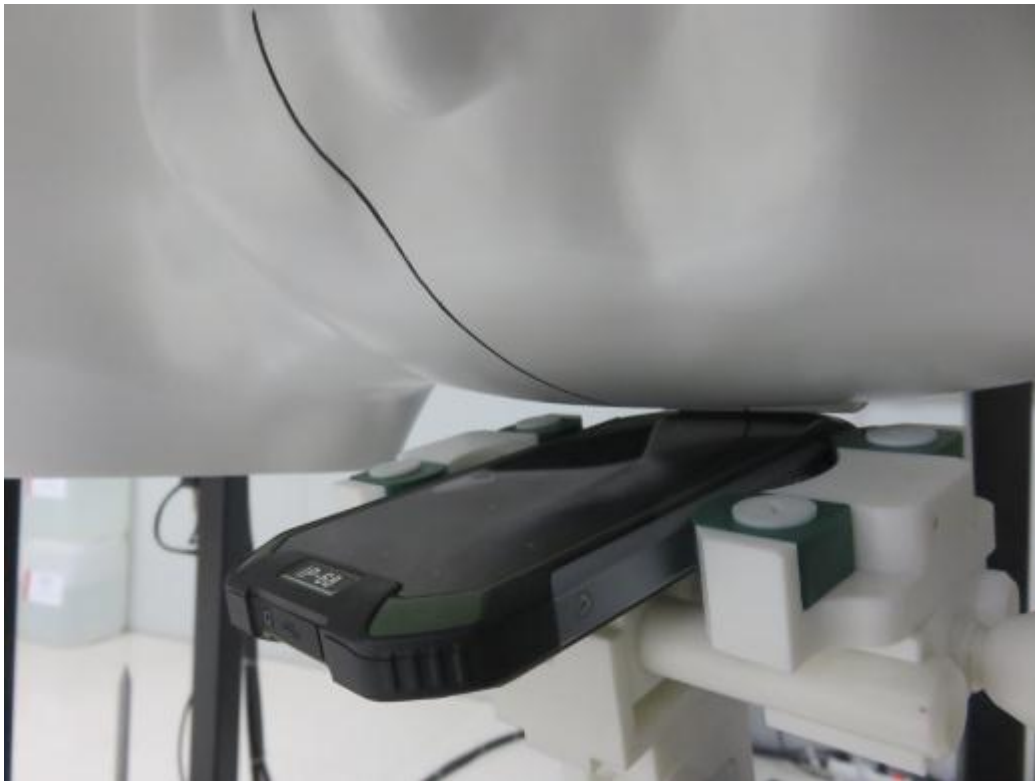

EUT TEST PHOTOGRAPHS

Photograph of the depth in the Head Phantom

Photograph of the depth in the Body Phantom

Head Setup Photo(Left cheek)

Head Setup Photo(Left Tilt)

Head Setup Photo(Right Cheek)

Head Setup Photo(Right Tilt)

10mm body-worn Back Side Setup Photo(hotspot)

10mm body-worn Front Side Setup Photo(hotspot)

10mm body-worn Right Side Setup Photo(hotspot)

10mm body-worn Left Side Setup Photo(hotspot)

10mm body-worn Top Side Setup Photo(hotspot)

10mm body-worn Bottom Side Setup Photo(hotspot)