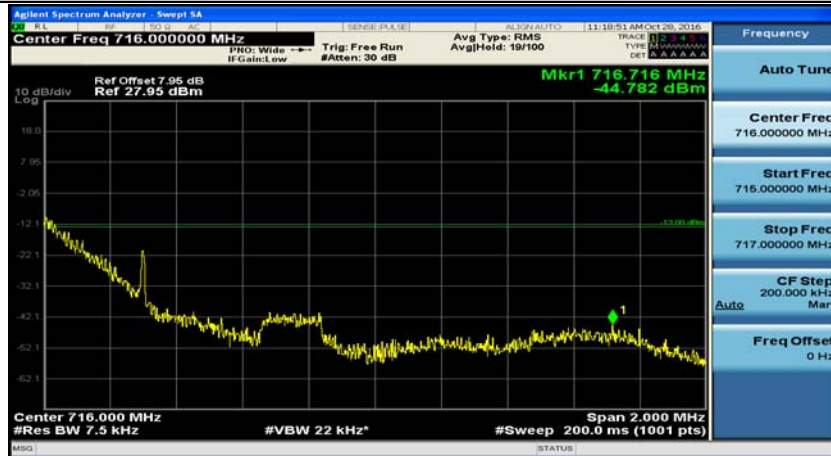

E.4: Band Edge

Channel Bandwidth: 1.4 MHz

(Channel Bandwidth: 1.4 MHz)_LCH_QPSK_1RB#0

(Channel Bandwidth: 1.4 MHz)_LCH_QPSK_6RB#0

(Channel Bandwidth: 1.4 MHz)_HCH_QPSK_1RB#0

(Channel Bandwidth: 1.4 MHz)_HCH_QPSK_6RB#0

(Channel Bandwidth: 1.4 MHz)_LCH_16QAM_1RB#0

(Channel Bandwidth: 1.4 MHz)_LCH_16QAM_6RB#0

(Channel Bandwidth: 1.4 MHz)_HCH_16QAM_1RB#0

(Channel Bandwidth: 1.4 MHz)_HCH_16QAM_6RB#0

Channel Bandwidth: 3 MHz