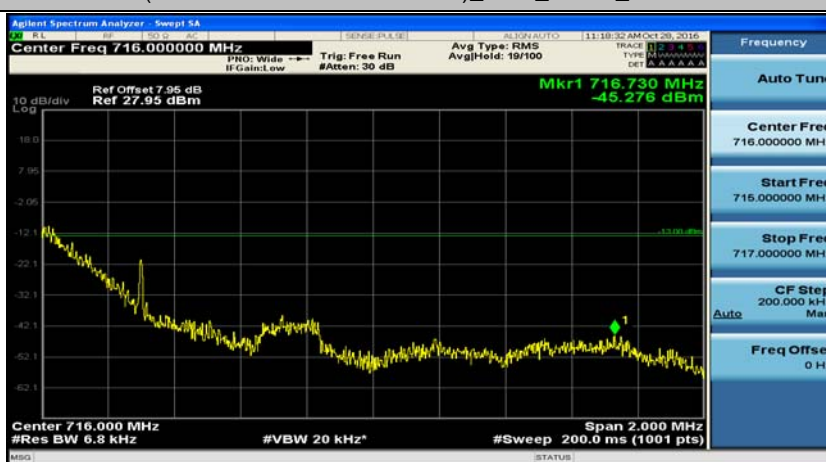

E.4: Band Edge

Channel Bandwidth: 1.4 MHz

(Channel Bandwidth: 1.4 MHz)_LCH_QPSK_1RB#0

(Channel Bandwidth: 1.4 MHz)_LCH_QPSK_6RB#0

(Channel Bandwidth: 1.4 MHz)_HCH_QPSK_1RB#0

(Channel Bandwidth: 1.4 MHz)_HCH_QPSK_6RB#0

(Channel Bandwidth: 1.4 MHz)_LCH_16QAM_1RB#0

(Channel Bandwidth: 1.4 MHz)_LCH_16QAM_6RB#0

(Channel Bandwidth: 1.4 MHz)_HCH_16QAM_1RB#0

(Channel Bandwidth: 1.4 MHz)_HCH_16QAM_6RB#0

Channel Bandwidth: 3 MHz