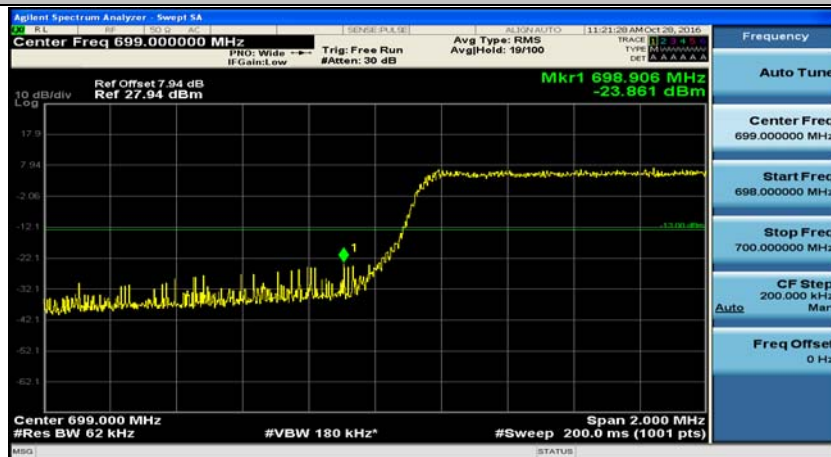

(Channel Bandwidth: 1.4 MHz)_LCH_16QAM_1RB#0

(Channel Bandwidth: 1.4 MHz)_LCH_16QAM_6RB#0

(Channel Bandwidth: 1.4 MHz)_HCH_16QAM_1RB#0

(Channel Bandwidth: 1.4 MHz)_HCH_16QAM_6RB#0

Channel Bandwidth: 3 MHz

(Channel Bandwidth: 3 MHz)_LCH_QPSK_1RB#0

(Channel Bandwidth: 3 MHz)_LCH_QPSK_15RB#0

(Channel Bandwidth: 3 MHz)_HCH_QPSK_1RB#0

(Channel Bandwidth: 3 MHz)_HCH_QPSK_15RB#0

(Channel Bandwidth: 3 MHz)_LCH_16QAM_1RB#0