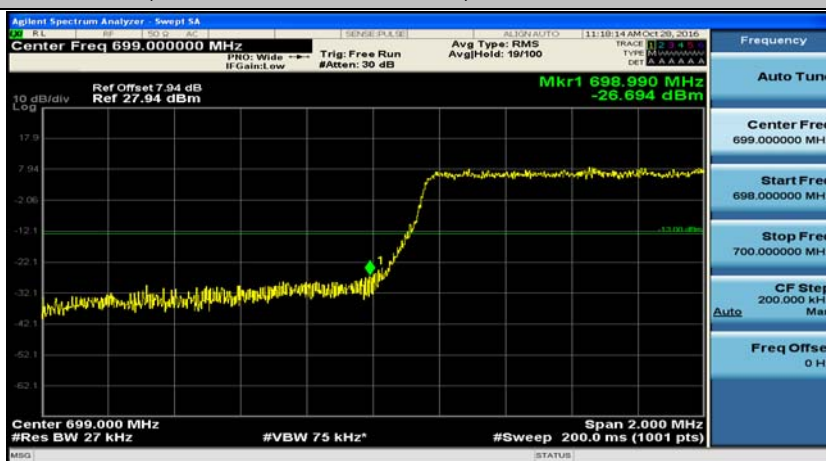

E.4: Band Edge

Channel Bandwidth: 1.4 MHz

(Channel Bandwidth: 1.4 MHz)_LCH_QPSK_1RB#0

(Channel Bandwidth: 1.4 MHz)_LCH_QPSK_6RB#0

(Channel Bandwidth: 1.4 MHz)_HCH_QPSK_1RB#0

(Channel Bandwidth: 1.4 MHz)_HCH_QPSK_6RB#0

(Channel Bandwidth: 1.4 MHz)_LCH_16QAM_1RB#0

(Channel Bandwidth: 1.4 MHz)_LCH_16QAM_6RB#0

(Channel Bandwidth: 1.4 MHz)_HCH_16QAM_1RB#0

(Channel Bandwidth: 1.4 MHz)_HCH_16QAM_6RB#0

Channel Bandwidth: 3 MHz