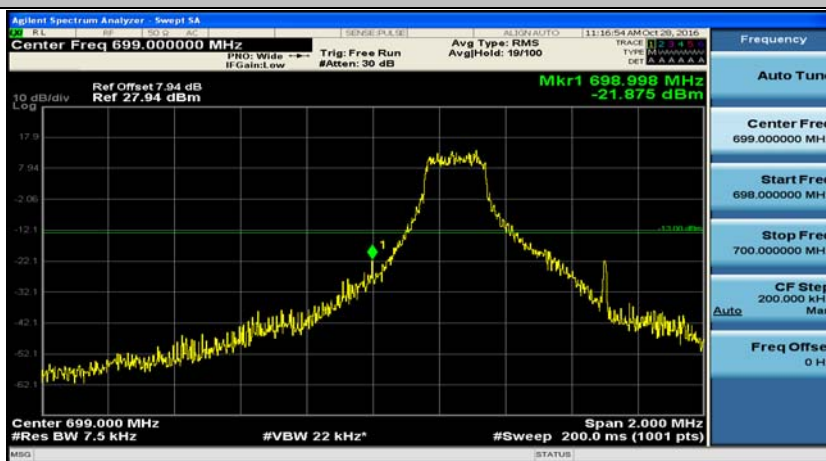

E.4: Band Edge

Channel Bandwidth: 1.4 MHz

(Channel Bandwidth: 1.4 MHz)_LCH_QPSK_1RB#0

(Channel Bandwidth: 1.4 MHz)_LCH_QPSK_6RB#0

(Channel Bandwidth: 1.4 MHz)_HCH_QPSK_1RB#0

(Channel Bandwidth: 1.4 MHz)_HCH_QPSK_6RB#0

(Channel Bandwidth: 1.4 MHz)_LCH_16QAM_1RB#0

(Channel Bandwidth: 1.4 MHz)_LCH_16QAM_6RB#0

(Channel Bandwidth: 1.4 MHz)_HCH_16QAM_1RB#0

(Channel Bandwidth: 1.4 MHz)_HCH_16QAM_6RB#0

Channel Bandwidth: 3 MHz