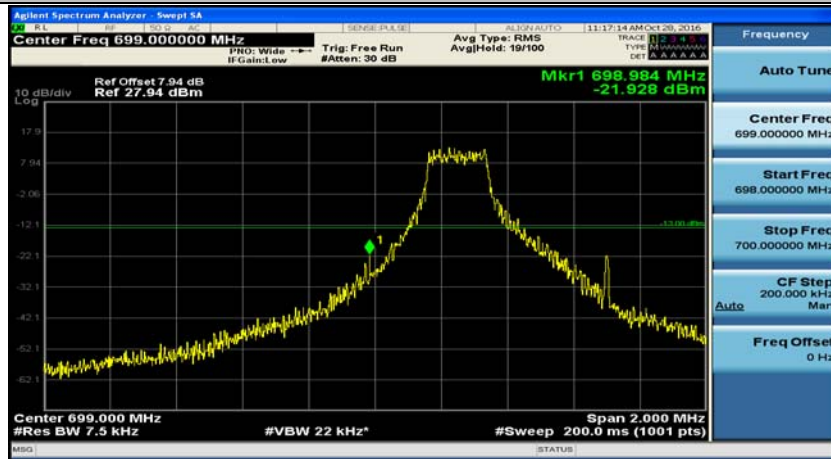

E.4: Band Edge

Channel Bandwidth: 1.4 MHz

(Channel Bandwidth: 1.4 MHz)_LCH_QPSK_1RB#0

(Channel Bandwidth: 1.4 MHz)_LCH_QPSK_6RB#0

(Channel Bandwidth: 1.4 MHz)_HCH_QPSK_1RB#0

(Channel Bandwidth: 1.4 MHz)_HCH_QPSK_6RB#0

(Channel Bandwidth: 1.4 MHz)_LCH_16QAM_1RB#0

(Channel Bandwidth: 1.4 MHz)_LCH_16QAM_6RB#0

(Channel Bandwidth: 1.4 MHz)_HCH_16QAM_1RB#0

(Channel Bandwidth: 1.4 MHz)_HCH_16QAM_6RB#0

Channel Bandwidth: 3 MHz