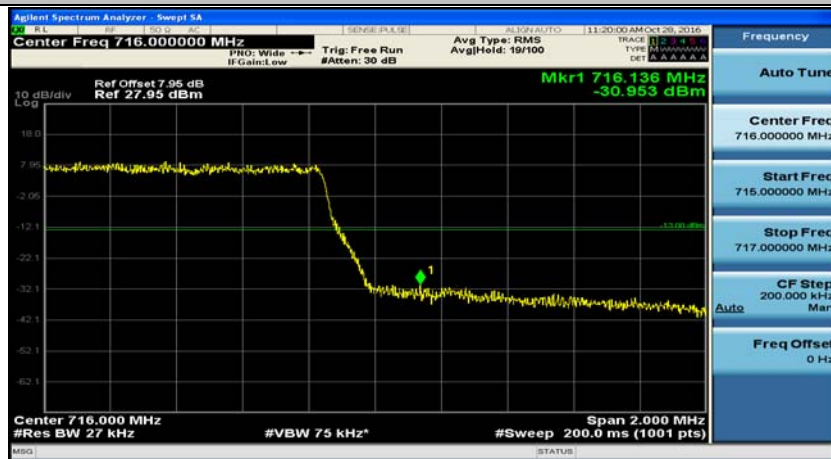

(Channel Bandwidth: 1.4 MHz)_LCH_16QAM_1RB#0

(Channel Bandwidth: 1.4 MHz)_LCH_16QAM_6RB#0

(Channel Bandwidth: 1.4 MHz)_HCH_16QAM_1RB#0

(Channel Bandwidth: 1.4 MHz)_HCH_16QAM_6RB#0

Channel Bandwidth: 3 MHz

(Channel Bandwidth: 3 MHz)_LCH_QPSK_1RB#0

(Channel Bandwidth: 3 MHz)_LCH_QPSK_15RB#0

(Channel Bandwidth: 3 MHz)_HCH_QPSK_1RB#0

(Channel Bandwidth: 3 MHz)_HCH_QPSK_15RB#0

(Channel Bandwidth: 3 MHz)_LCH_16QAM_1RB#0