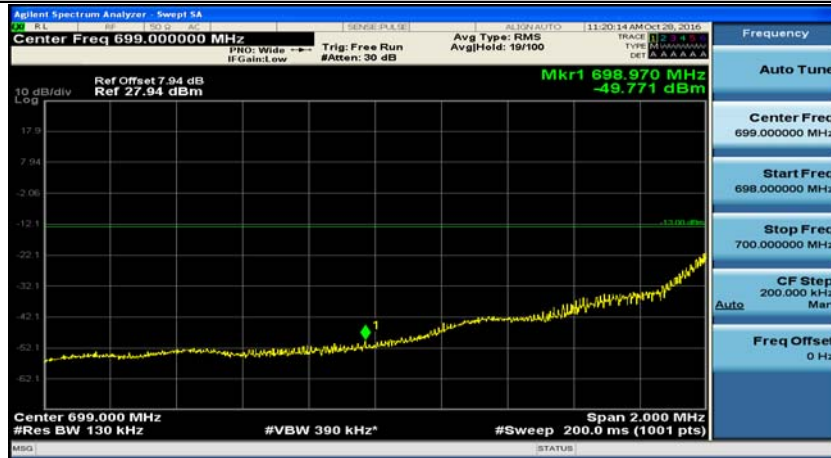

Channel Bandwidth: 3 MHz

(Channel Bandwidth: 3 MHz)_LCH_QPSK_1RB#0