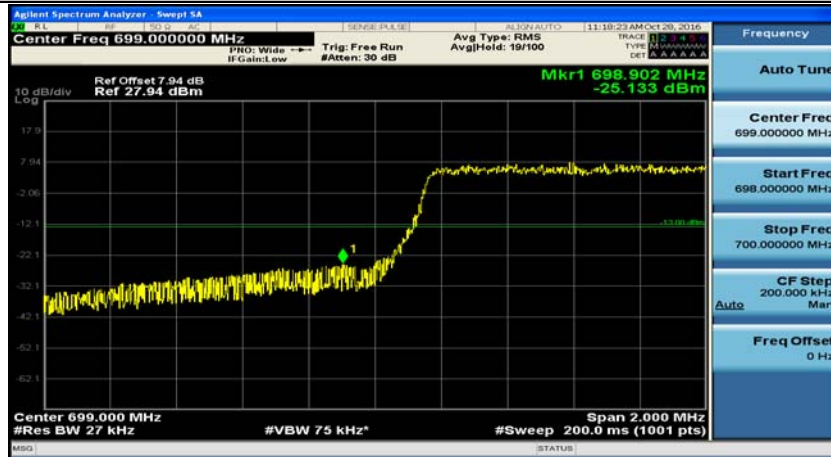

E.4: Band Edge

Channel Bandwidth: 1.4 MHz

(Channel Bandwidth: 1.4 MHz)_LCH_QPSK_1RB#0

(Channel Bandwidth: 1.4 MHz)_LCH_QPSK_6RB#0

(Channel Bandwidth: 1.4 MHz)_HCH_QPSK_1RB#0

(Channel Bandwidth: 1.4 MHz)_HCH_QPSK_6RB#0

(Channel Bandwidth: 1.4 MHz)_LCH_16QAM_1RB#0

(Channel Bandwidth: 1.4 MHz)_LCH_16QAM_6RB#0

(Channel Bandwidth: 1.4 MHz)_HCH_16QAM_1RB#0

(Channel Bandwidth: 1.4 MHz)_HCH_16QAM_6RB#0

Channel Bandwidth: 3 MHz