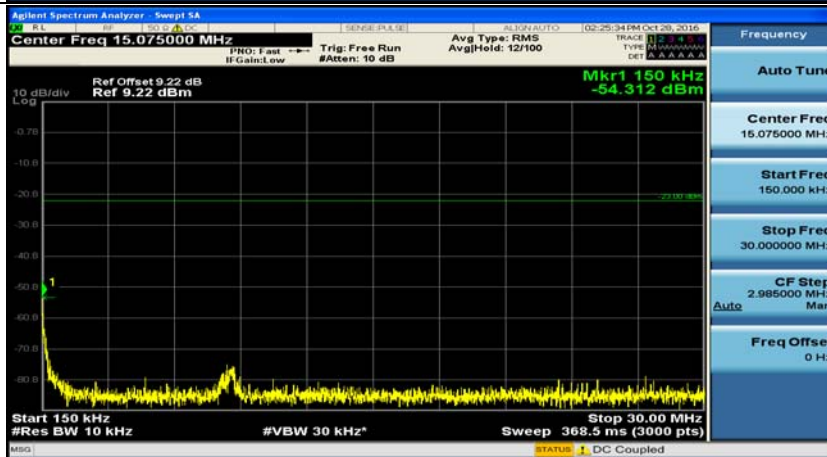

Channel Bandwidth 10 MHz_MCH_16QAM_1RB#0