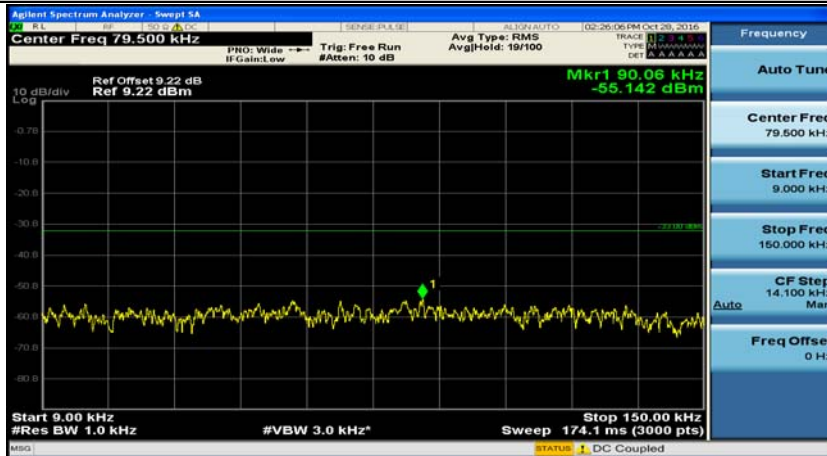

F.5: Conducted Spurious Emission

Channel Bandwidth: 5 MHz

(Channel Bandwidth 5 MHz)_LCH_QPSK_1RB#0

(Channel Bandwidth 5 MHz)_MCH_QPSK_1RB#0

(Channel Bandwidth 5 MHz)_HCH_QPSK_1RB#0

(Channel Bandwidth 5 MHz)_LCH_16QAM_1RB#0