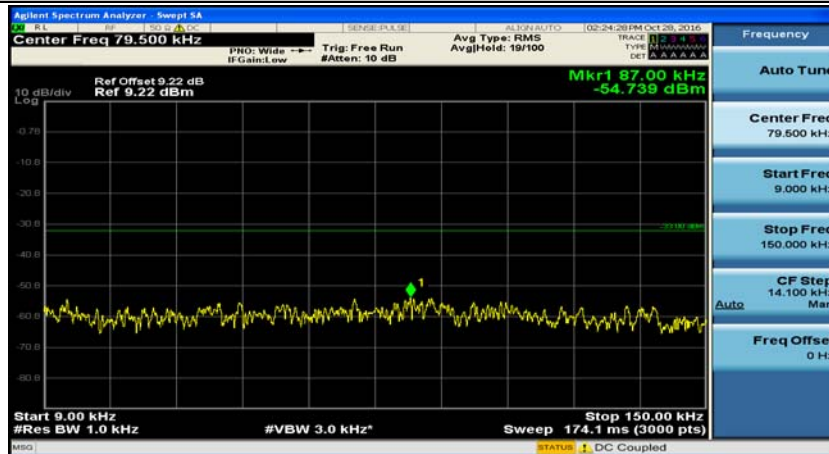

F.5: Conducted Spurious Emission

Channel Bandwidth: 5 MHz

(Channel Bandwidth 5 MHz)_LCH_QPSK_1RB#0

(Channel Bandwidth 5 MHz)_MCH_QPSK_1RB#0

(Channel Bandwidth 5 MHz)_HCH_QPSK_1RB#0

(Channel Bandwidth 5 MHz)_LCH_16QAM_1RB#0