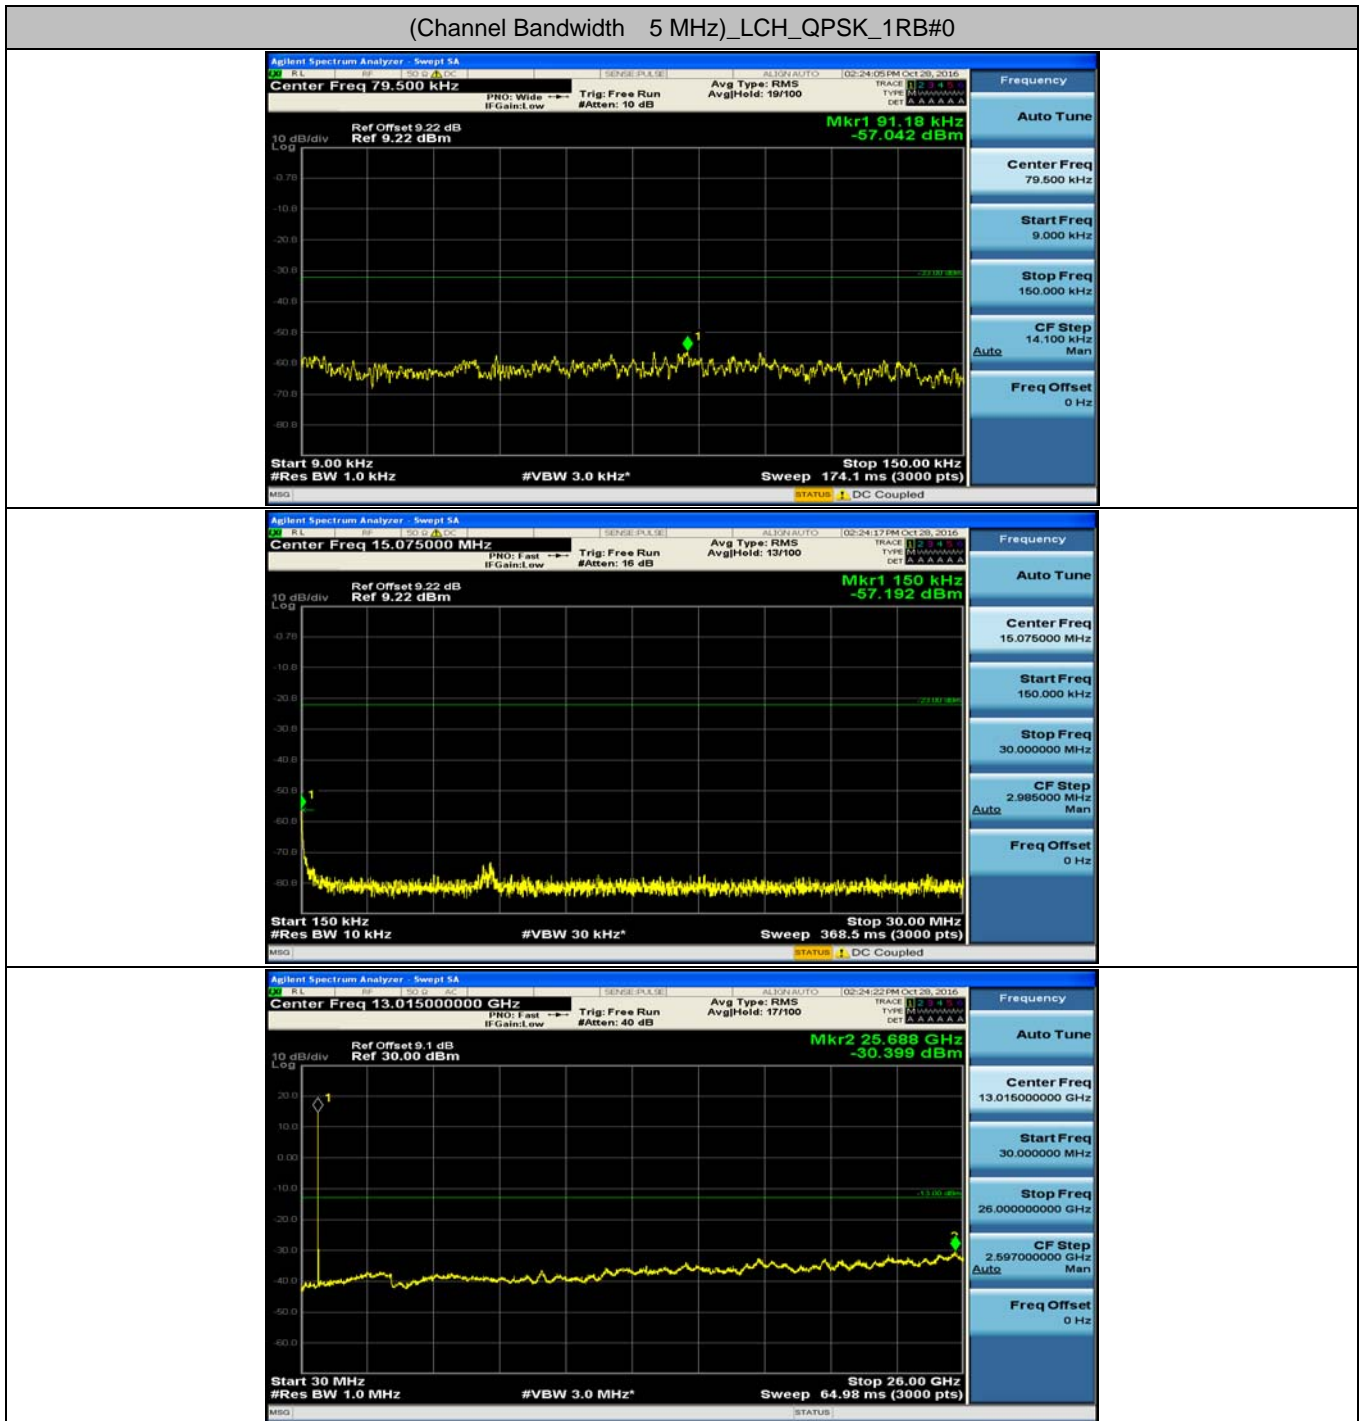

F.5: Conducted Spurious Emission

Channel Bandwidth: 5 MHz

(Channel Bandwidth 5 MHz)_LCH_QPSK_1RB#0

(Channel Bandwidth 5 MHz)_MCH_QPSK_1RB#0

(Channel Bandwidth 5 MHz)_HCH_QPSK_1RB#0

(Channel Bandwidth 5 MHz)_LCH_16QAM_1RB#0

(Channel Bandwidth 5 MHz)_MCH_16QAM_1RB#0

(Channel Bandwidth 5 MHz)_HCH_16QAM_1RB#0

Channel Bandwidth: 10 MHz

Channel Bandwidth 10 MHz_MCH_QPSK_1RB#0

Channel Bandwidth 10 MHz_HCH_QPSK_1RB#0

Channel Bandwidth 10 MHz_LCH_16QAM_1RB#0