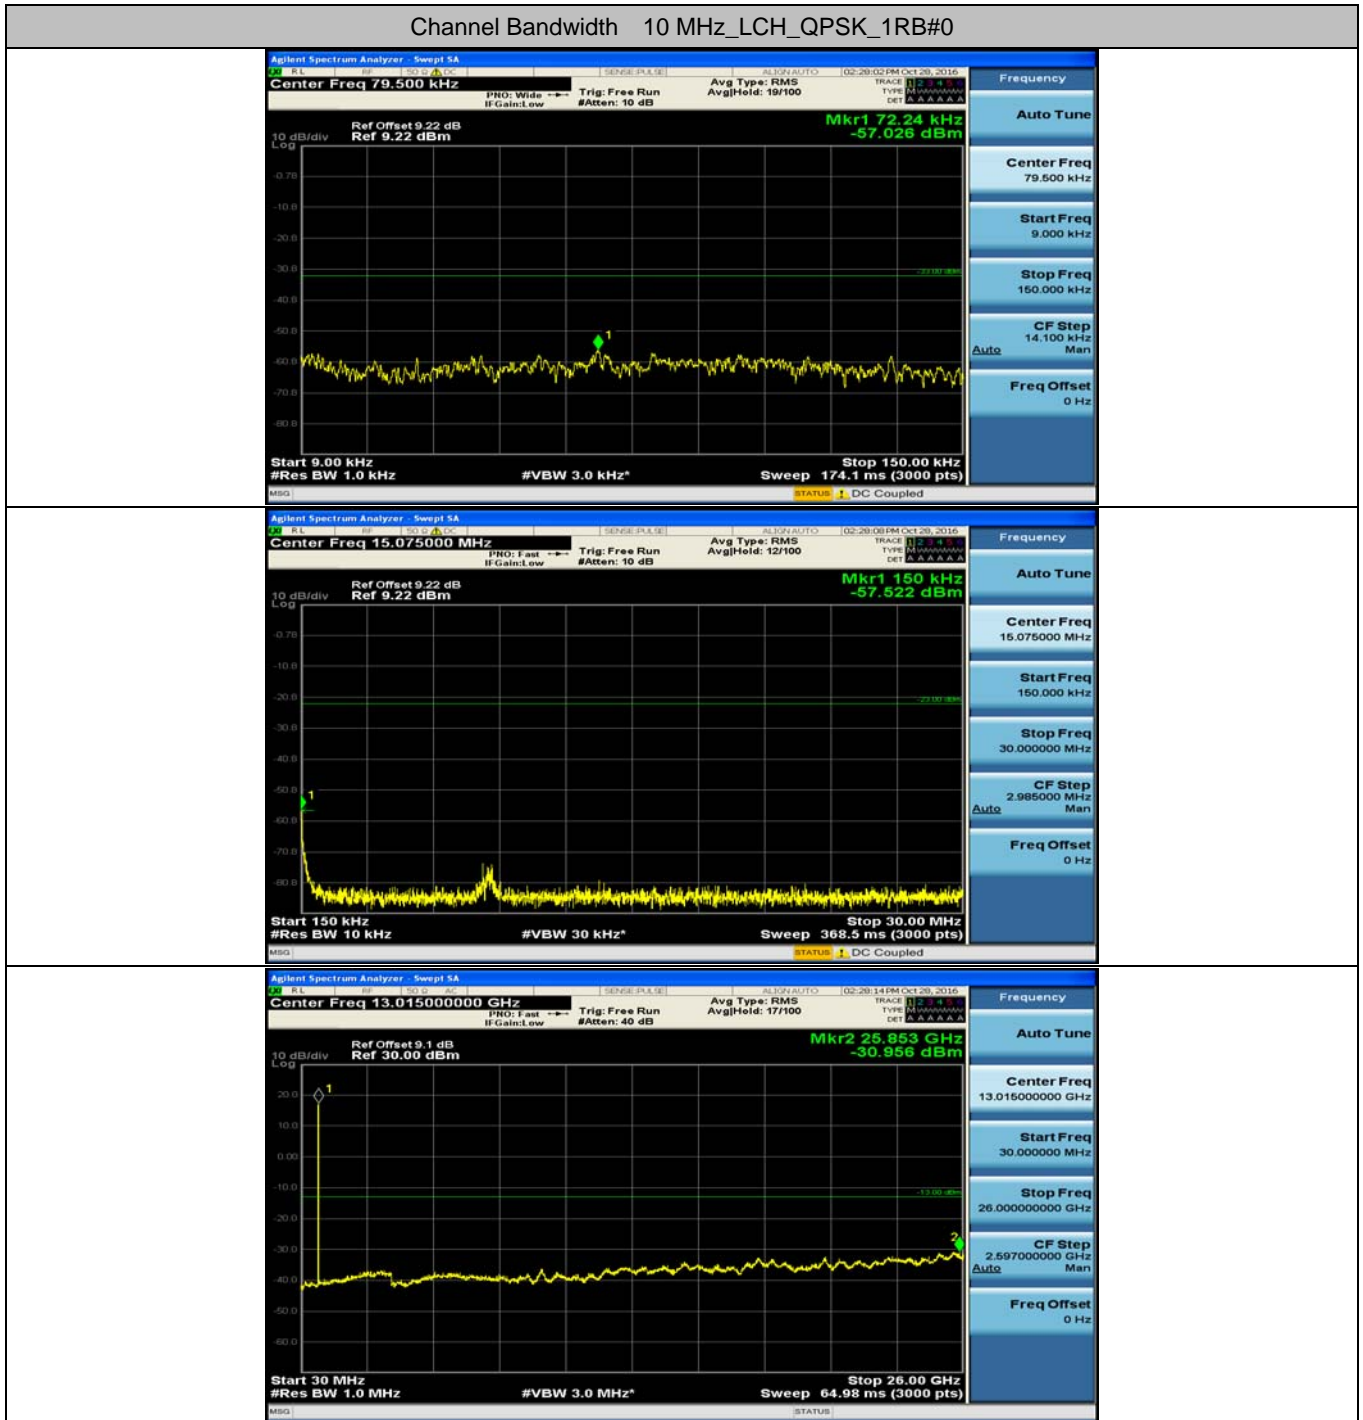

F.5: Conducted Spurious Emission

Channel Bandwidth: 5 MHz

(Channel Bandwidth 5 MHz)_LCH_QPSK_1RB#0

(Channel Bandwidth 5 MHz)_MCH_QPSK_1RB#0

(Channel Bandwidth 5 MHz)_HCH_QPSK_1RB#0

(Channel Bandwidth 5 MHz)_LCH_16QAM_1RB#0

(Channel Bandwidth 5 MHz)_MCH_16QAM_1RB#0

(Channel Bandwidth 5 MHz)_HCH_16QAM_1RB#0

Channel Bandwidth: 10 MHz

Channel Bandwidth 10 MHz_MCH_QPSK_1RB#0

Channel Bandwidth 10 MHz_HCH_QPSK_1RB#0

Channel Bandwidth 10 MHz_LCH_16QAM_1RB#0