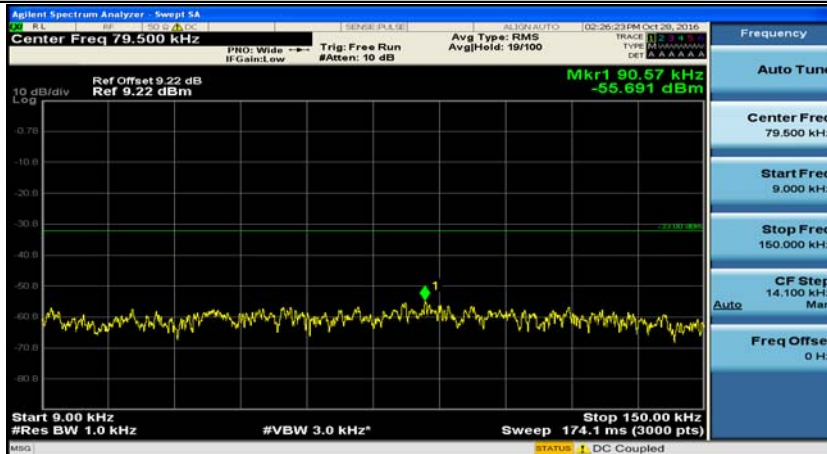

(Channel Bandwidth 5 MHz)_MCH_16QAM_1RB#0