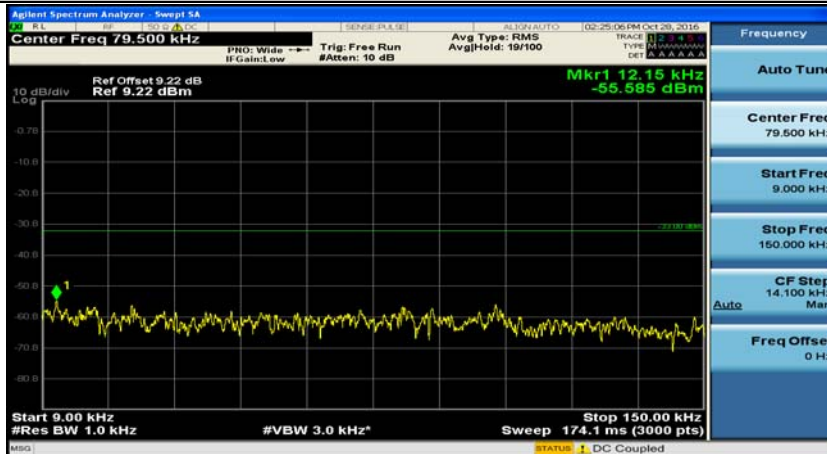

F.5: Conducted Spurious Emission

Channel Bandwidth: 5 MHz

(Channel Bandwidth 5 MHz)_LCH_QPSK_1RB#0

(Channel Bandwidth 5 MHz)_MCH_QPSK_1RB#0

(Channel Bandwidth 5 MHz)_HCH_QPSK_1RB#0

(Channel Bandwidth 5 MHz)_LCH_16QAM_1RB#0

(Channel Bandwidth 5 MHz)_MCH_16QAM_1RB#0

(Channel Bandwidth 5 MHz)_HCH_16QAM_1RB#0

Channel Bandwidth: 10 MHz

Channel Bandwidth 10 MHz_MCH_QPSK_1RB#0

Channel Bandwidth 10 MHz_HCH_QPSK_1RB#0

Channel Bandwidth 10 MHz_LCH_16QAM_1RB#0