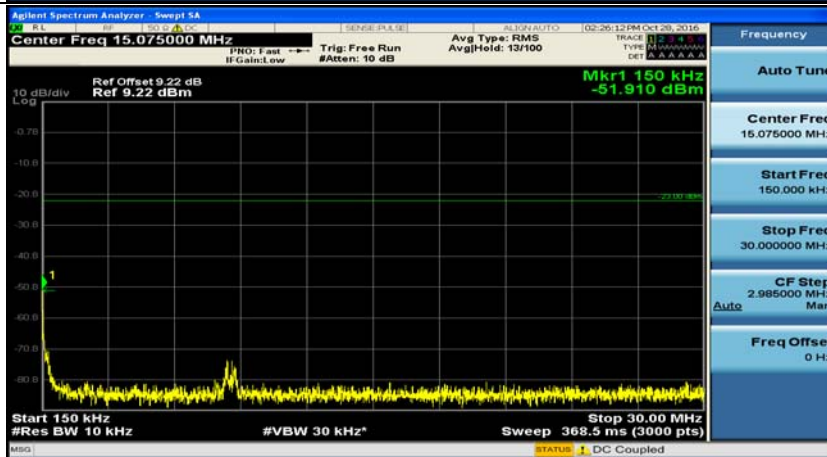

F.5: Conducted Spurious Emission

Channel Bandwidth: 5 MHz

(Channel Bandwidth 5 MHz)_LCH_QPSK_1RB#0

(Channel Bandwidth 5 MHz)_MCH_QPSK_1RB#0

(Channel Bandwidth 5 MHz)_HCH_QPSK_1RB#0

(Channel Bandwidth 5 MHz)_LCH_16QAM_1RB#0