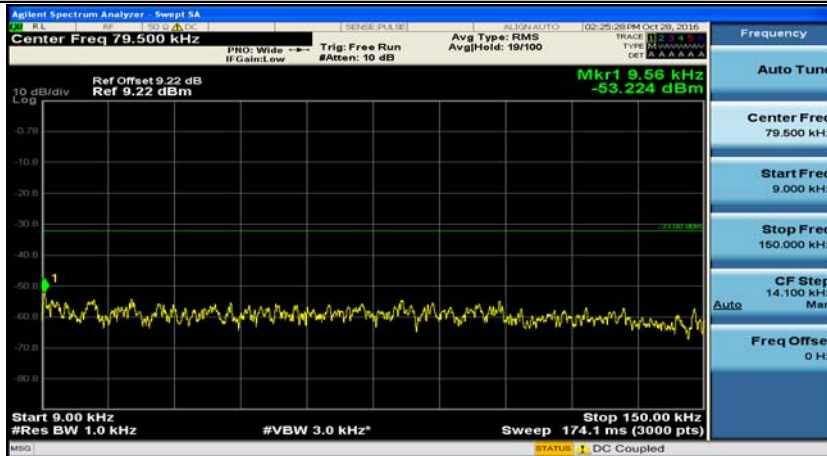

Channel Bandwidth 10 MHz_MCH_16QAM_1RB#0