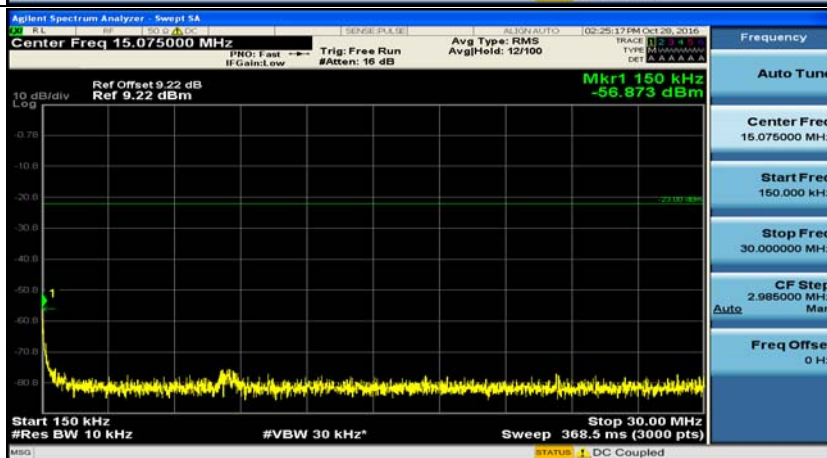

F.5: Conducted Spurious Emission

Channel Bandwidth: 5 MHz

(Channel Bandwidth 5 MHz)_LCH_QPSK_1RB#0

(Channel Bandwidth 5 MHz)_MCH_QPSK_1RB#0

(Channel Bandwidth 5 MHz)_HCH_QPSK_1RB#0

(Channel Bandwidth 5 MHz)_LCH_16QAM_1RB#0

(Channel Bandwidth 5 MHz)_MCH_16QAM_1RB#0

(Channel Bandwidth 5 MHz)_HCH_16QAM_1RB#0

Channel Bandwidth: 10 MHz

Channel Bandwidth 10 MHz_MCH_QPSK_1RB#0

Channel Bandwidth 10 MHz_HCH_QPSK_1RB#0

Channel Bandwidth 10 MHz_LCH_16QAM_1RB#0