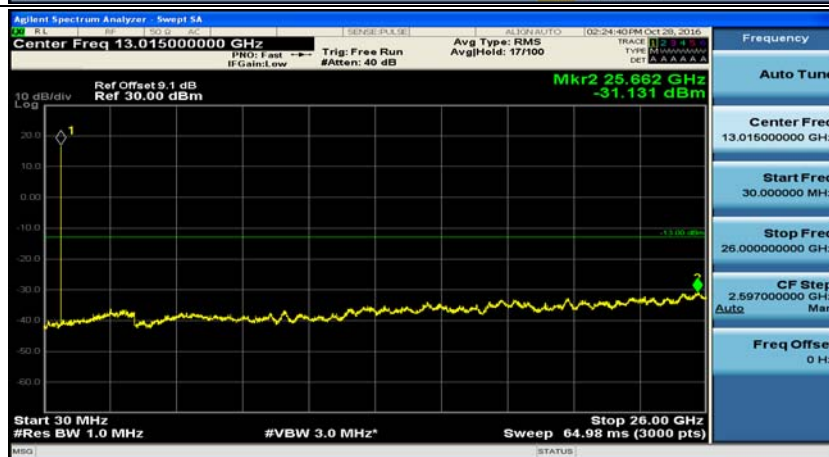

F.5: Conducted Spurious Emission

Channel Bandwidth: 5 MHz

(Channel Bandwidth 5 MHz)_LCH_QPSK_1RB#0

(Channel Bandwidth 5 MHz)_MCH_QPSK_1RB#0

(Channel Bandwidth 5 MHz)_HCH_QPSK_1RB#0

(Channel Bandwidth 5 MHz)_LCH_16QAM_1RB#0