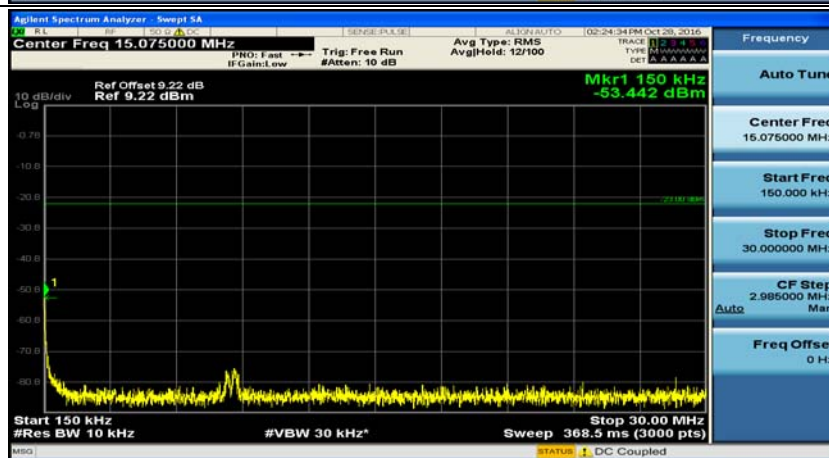

F.5: Conducted Spurious Emission

Channel Bandwidth: 5 MHz

(Channel Bandwidth 5 MHz)_LCH_QPSK_1RB#0

(Channel Bandwidth 5 MHz)_MCH_QPSK_1RB#0

(Channel Bandwidth 5 MHz)_HCH_QPSK_1RB#0

(Channel Bandwidth 5 MHz)_LCH_16QAM_1RB#0