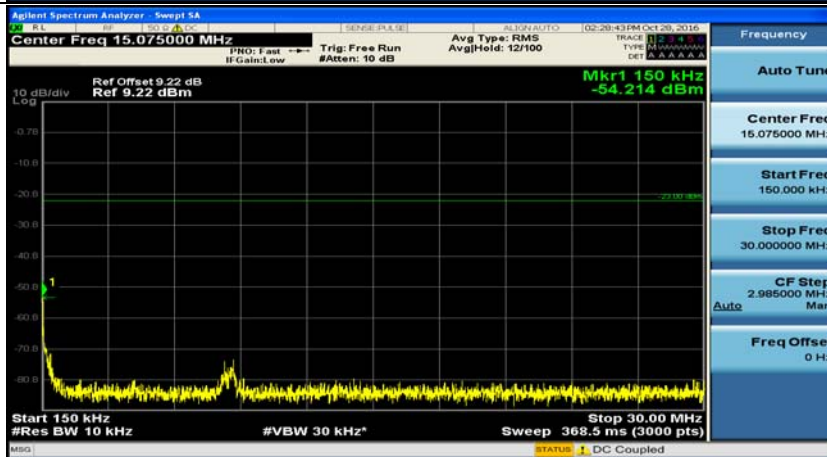

F.5: Conducted Spurious Emission

Channel Bandwidth: 5 MHz

(Channel Bandwidth 5 MHz)_LCH_QPSK_1RB#0

(Channel Bandwidth 5 MHz)_MCH_QPSK_1RB#0

(Channel Bandwidth 5 MHz)_HCH_QPSK_1RB#0

(Channel Bandwidth 5 MHz)_LCH_16QAM_1RB#0

(Channel Bandwidth 5 MHz)_MCH_16QAM_1RB#0

(Channel Bandwidth 5 MHz)_HCH_16QAM_1RB#0

Channel Bandwidth: 10 MHz

Channel Bandwidth 10 MHz_MCH_QPSK_1RB#0

Channel Bandwidth 10 MHz_HCH_QPSK_1RB#0

Channel Bandwidth 10 MHz_LCH_16QAM_1RB#0