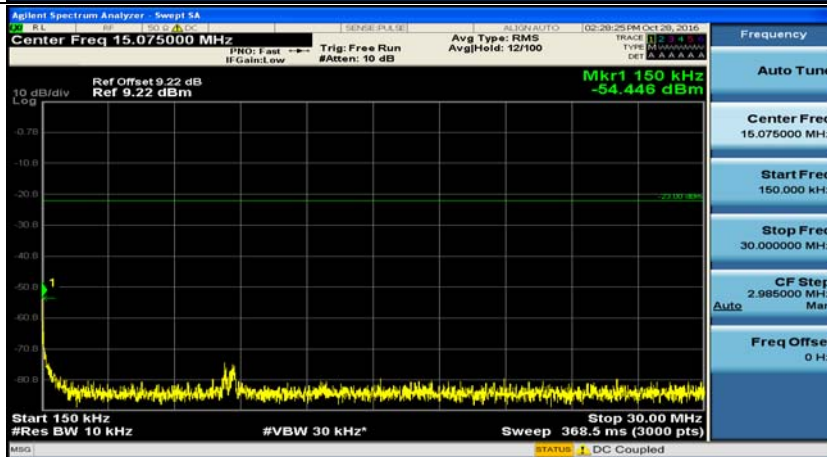

F.5: Conducted Spurious Emission

Channel Bandwidth: 5 MHz

(Channel Bandwidth 5 MHz)_LCH_QPSK_1RB#0

(Channel Bandwidth 5 MHz)_MCH_QPSK_1RB#0

(Channel Bandwidth 5 MHz)_HCH_QPSK_1RB#0

(Channel Bandwidth 5 MHz)_LCH_16QAM_1RB#0

(Channel Bandwidth 5 MHz)_MCH_16QAM_1RB#0

(Channel Bandwidth 5 MHz)_HCH_16QAM_1RB#0

Channel Bandwidth: 10 MHz

Channel Bandwidth 10 MHz_MCH_QPSK_1RB#0

Channel Bandwidth 10 MHz_HCH_QPSK_1RB#0

Channel Bandwidth 10 MHz_LCH_16QAM_1RB#0