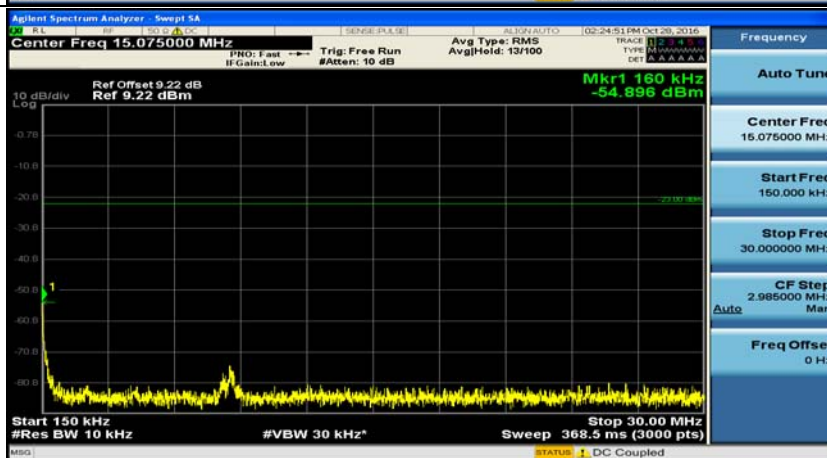

F.5: Conducted Spurious Emission

Channel Bandwidth: 5 MHz

(Channel Bandwidth 5 MHz)_LCH_QPSK_1RB#0

(Channel Bandwidth 5 MHz)_MCH_QPSK_1RB#0

(Channel Bandwidth 5 MHz)_HCH_QPSK_1RB#0

(Channel Bandwidth 5 MHz)_LCH_16QAM_1RB#0