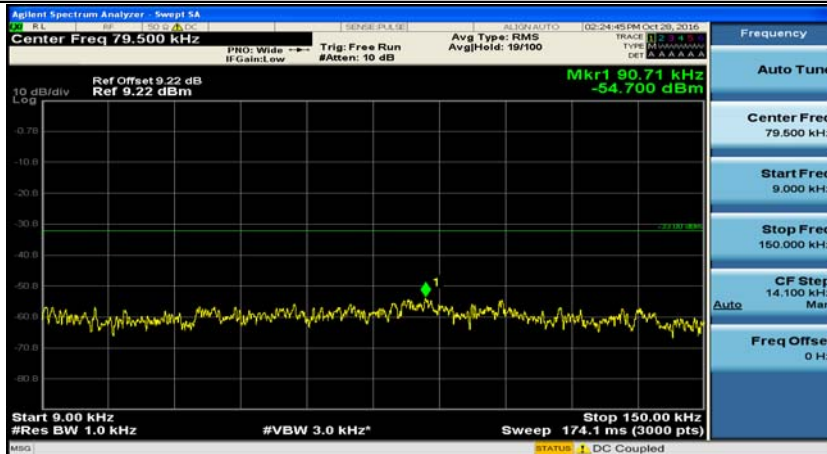

F.5: Conducted Spurious Emission

Channel Bandwidth: 5 MHz

(Channel Bandwidth 5 MHz)_LCH_QPSK_1RB#0

(Channel Bandwidth 5 MHz)_MCH_QPSK_1RB#0

(Channel Bandwidth 5 MHz)_HCH_QPSK_1RB#0

(Channel Bandwidth 5 MHz)_LCH_16QAM_1RB#0