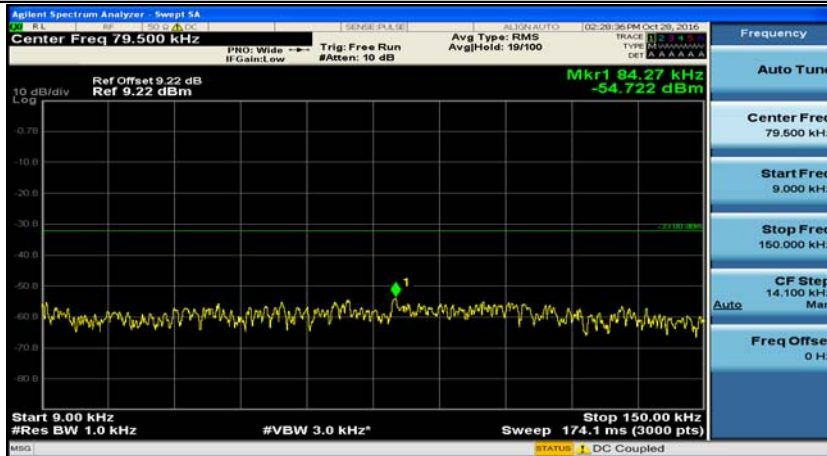

F.5: Conducted Spurious Emission

Channel Bandwidth: 5 MHz

(Channel Bandwidth 5 MHz)_LCH_QPSK_1RB#0

(Channel Bandwidth 5 MHz)_MCH_QPSK_1RB#0

(Channel Bandwidth 5 MHz)_HCH_QPSK_1RB#0

(Channel Bandwidth 5 MHz)_LCH_16QAM_1RB#0

(Channel Bandwidth 5 MHz)_MCH_16QAM_1RB#0

(Channel Bandwidth 5 MHz)_HCH_16QAM_1RB#0

Channel Bandwidth: 10 MHz

Channel Bandwidth 10 MHz_MCH_QPSK_1RB#0

Channel Bandwidth 10 MHz_HCH_QPSK_1RB#0

Channel Bandwidth 10 MHz_LCH_16QAM_1RB#0