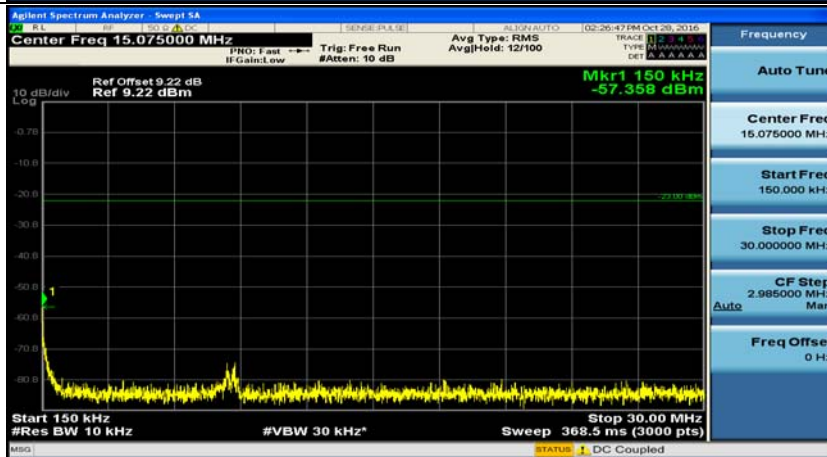

(Channel Bandwidth 5 MHz)_HCH_16QAM_1RB#0