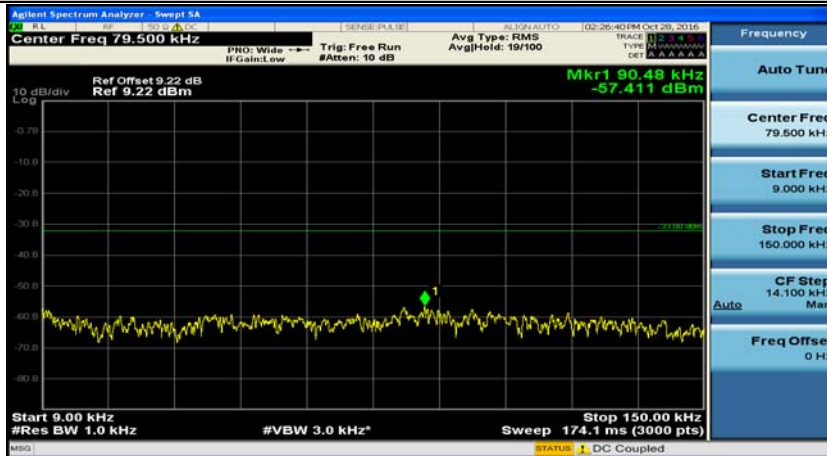

(Channel Bandwidth 5 MHz)_HCH_16QAM_1RB#0