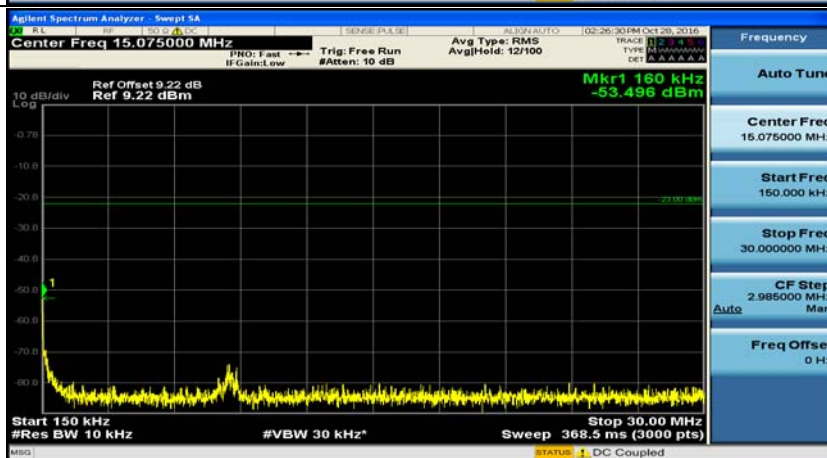

(Channel Bandwidth 5 MHz)_MCH_16QAM_1RB#0