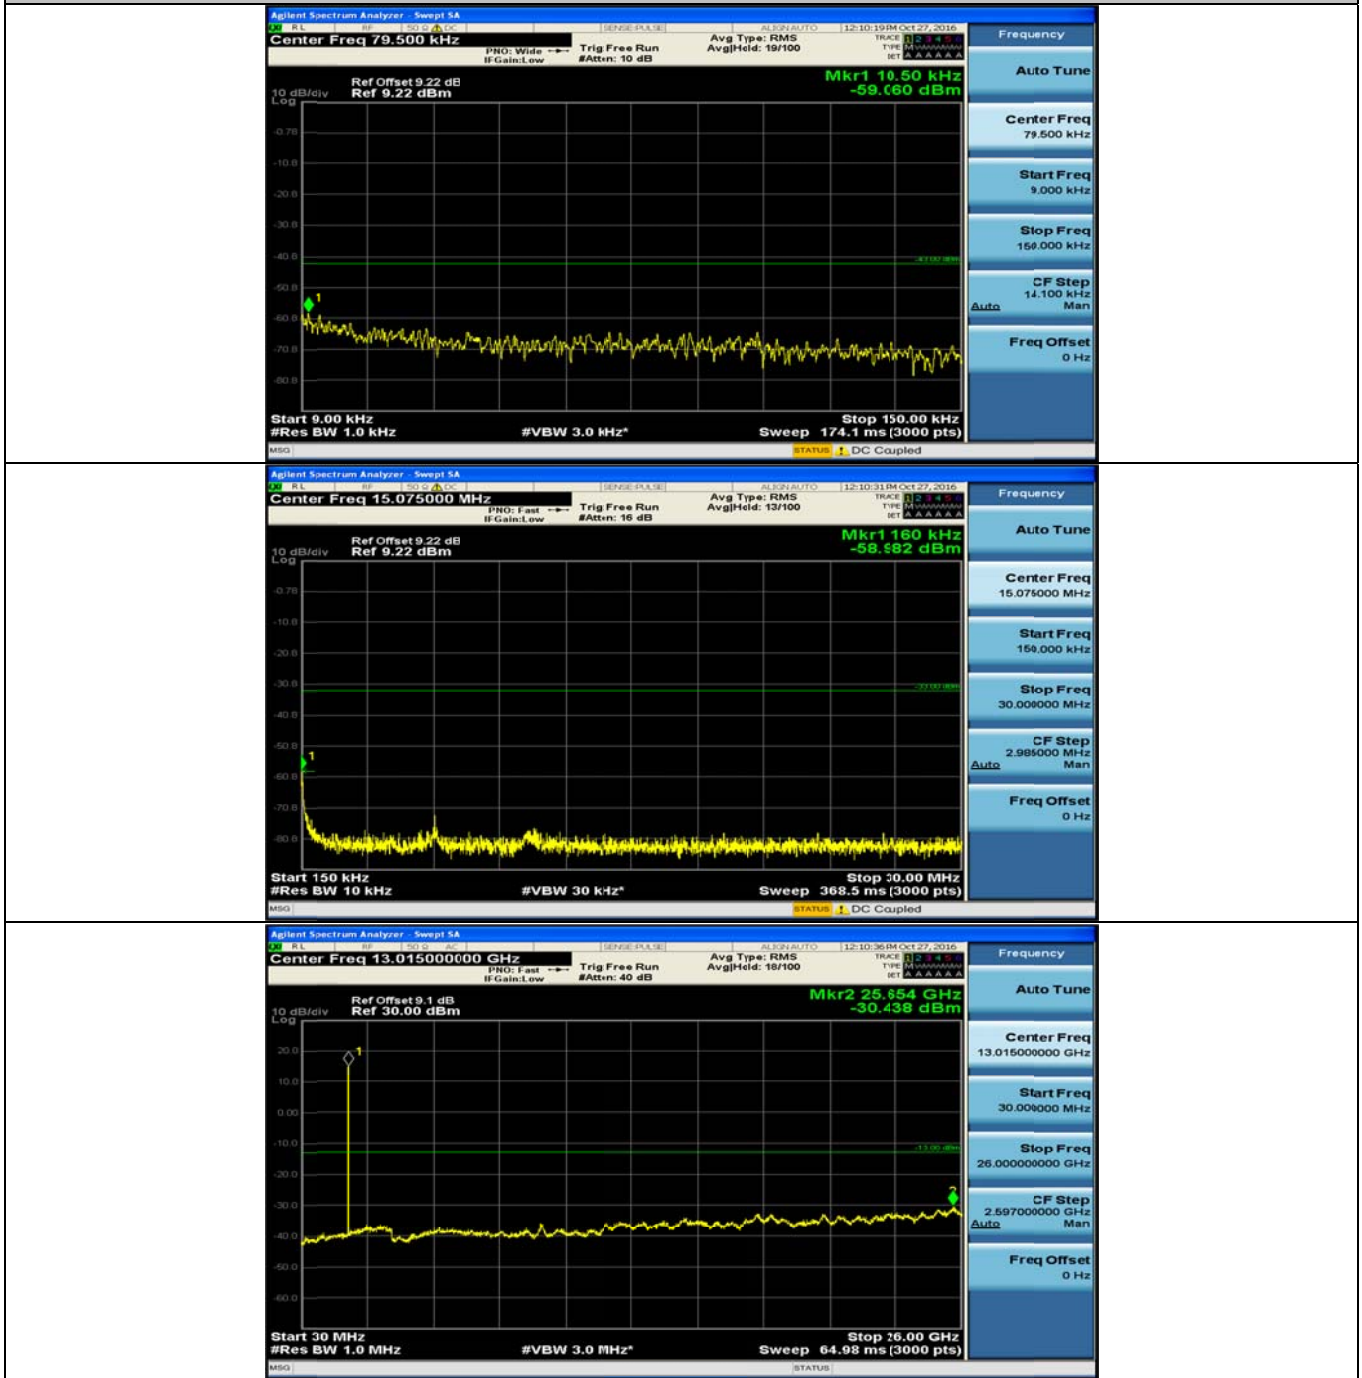

A.5: Conducted Spurious Emission

(Channel Bandwidth 1.4 MHz)_LCH_QPSK_1RB#0

(Channel Bandwidth 1.4 MHz)_MCH_QPSK_1RB#0

(Channel Bandwidth 1.4 MHz)_HCH_QPSK_1RB#0

(Channel Bandwidth 1.4 MHz)_LCH_16QAM_1RB#0

(Channel Bandwidth 1.4 MHz)_MCH_16QAM_1RB#0

(Channel Bandwidth 1.4 MHz)_HCH_16QAM_1RB#0

(Channel Bandwidth 3 MHz)_LCH_QPSK_1RB#0

(Channel Bandwidth 3 MHz)_MCH_QPSK_1RB#0

(Channel Bandwidth 3 MHz)_HCH_QPSK_1RB#0