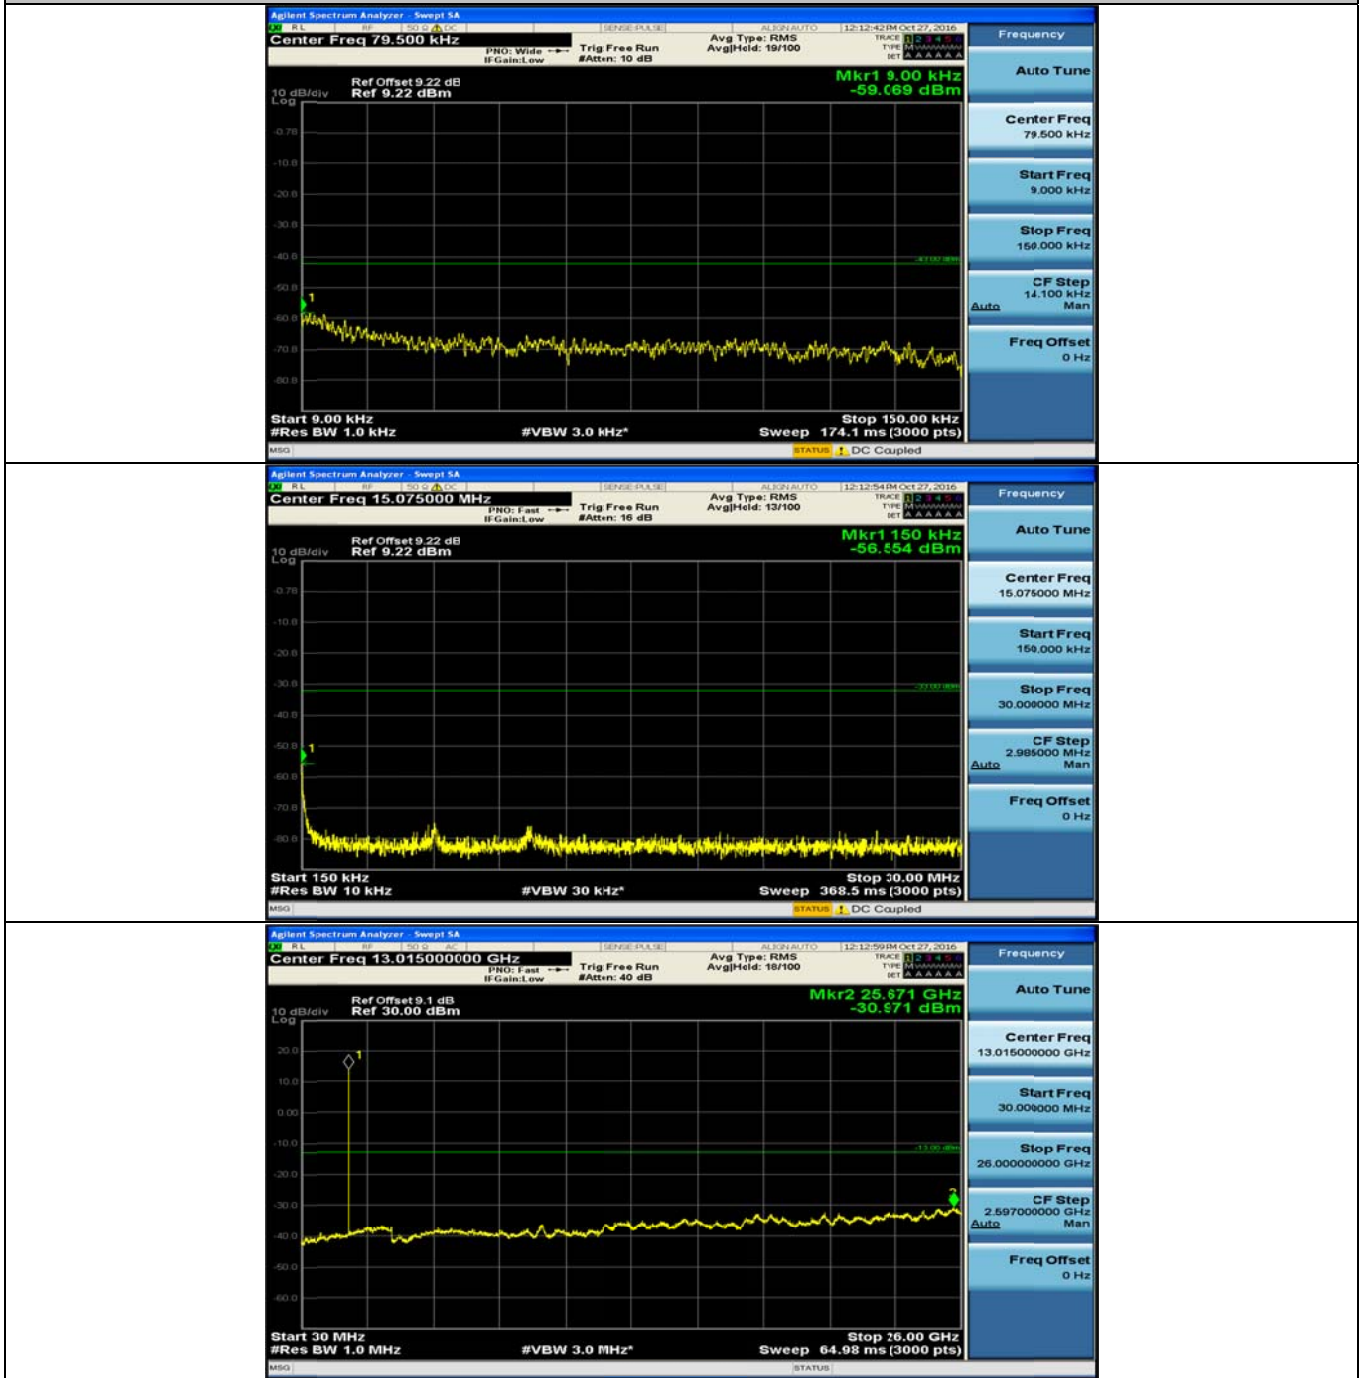

A.5: Conducted Spurious Emission

(Channel Bandwidth 1.4 MHz)_LCH_QPSK_1RB#0

(Channel Bandwidth 1.4 MHz)_MCH_QPSK_1RB#0

(Channel Bandwidth 1.4 MHz)_HCH_QPSK_1RB#0

(Channel Bandwidth 1.4 MHz)_LCH_16QAM_1RB#0

(Channel Bandwidth 1.4 MHz)_MCH_16QAM_1RB#0

(Channel Bandwidth 1.4 MHz)_HCH_16QAM_1RB#0

(Channel Bandwidth 3 MHz)_LCH_QPSK_1RB#0

(Channel Bandwidth 3 MHz)_MCH_QPSK_1RB#0

(Channel Bandwidth 3 MHz)_HCH_QPSK_1RB#0