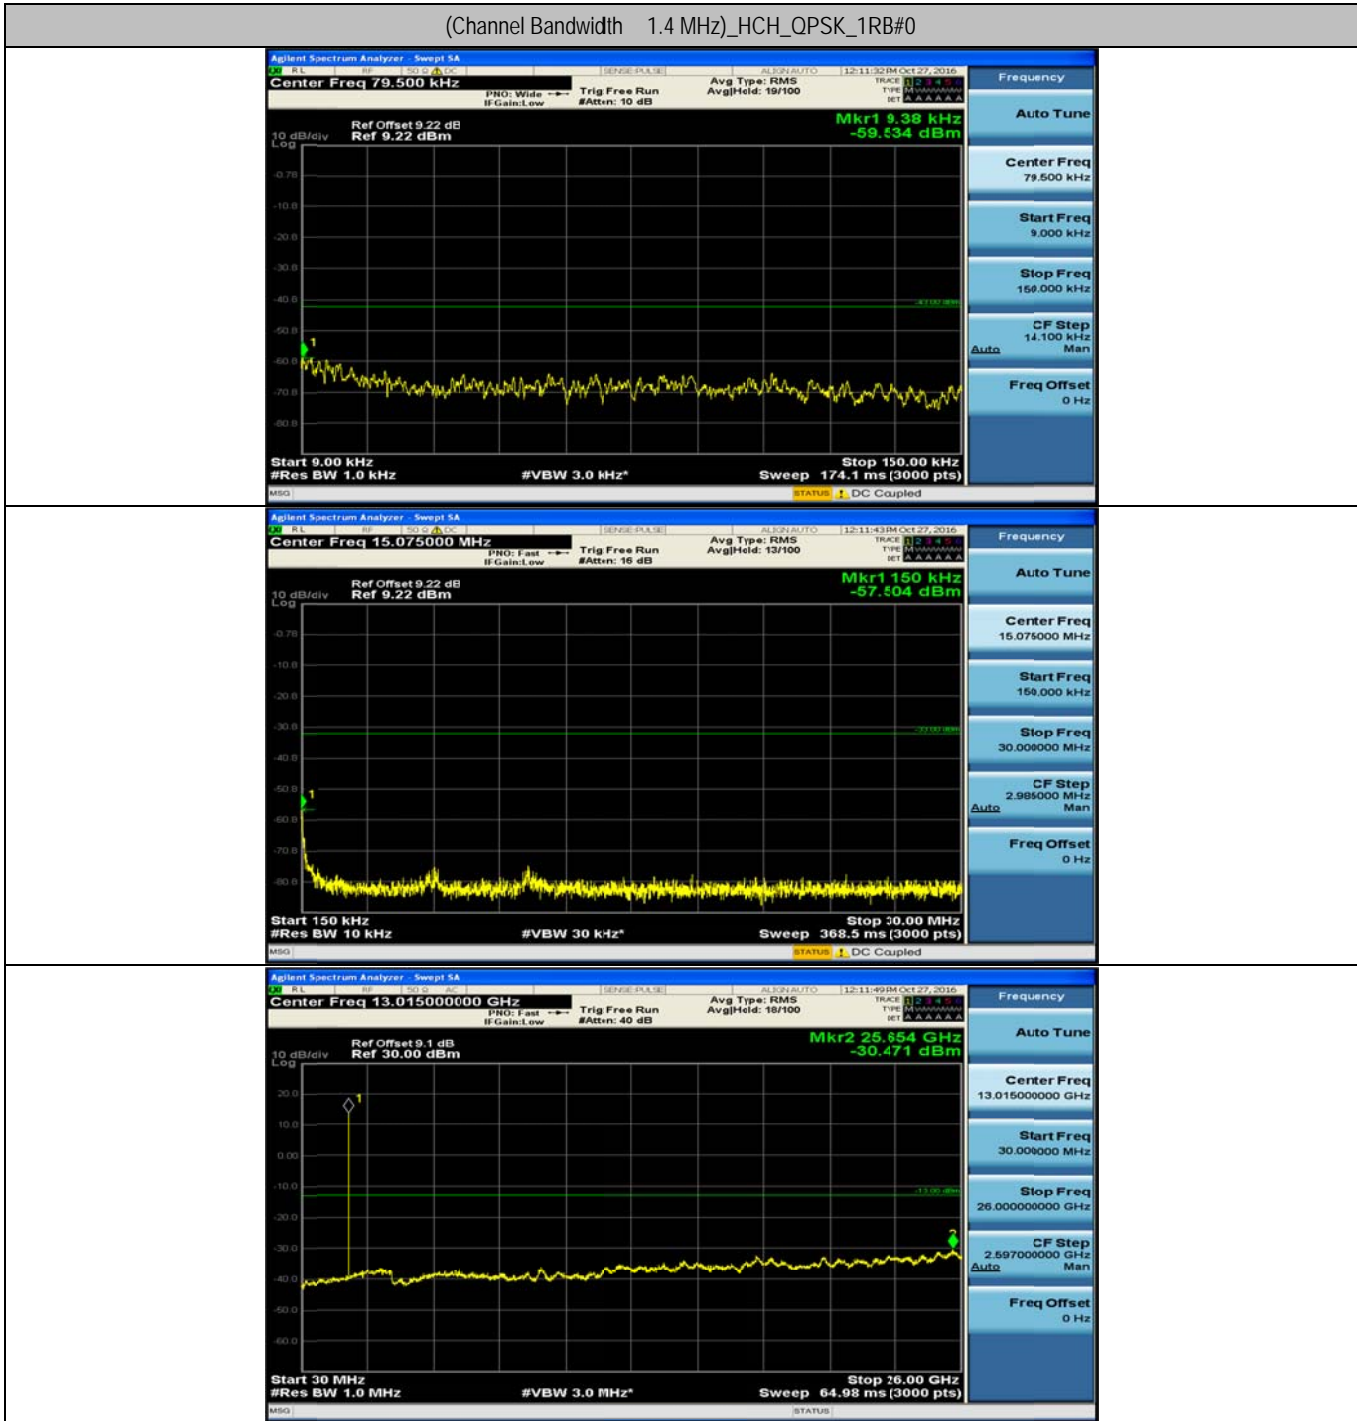

A.5: Conducted Spurious Emission

(Channel Bandwidth 1.4 MHz)_LCH_QPSK_1RB#0

(Channel Bandwidth 1.4 MHz)_MCH_QPSK_1RB#0

(Channel Bandwidth 1.4 MHz)_HCH_QPSK_1RB#0

(Channel Bandwidth 1.4 MHz)_LCH_16QAM_1RB#0

(Channel Bandwidth 1.4 MHz)_MCH_16QAM_1RB#0

(Channel Bandwidth 1.4 MHz)_HCH_16QAM_1RB#0

(Channel Bandwidth 3 MHz)_LCH_QPSK_1RB#0

(Channel Bandwidth 3 MHz)_MCH_QPSK_1RB#0

(Channel Bandwidth 3 MHz)_HCH_QPSK_1RB#0