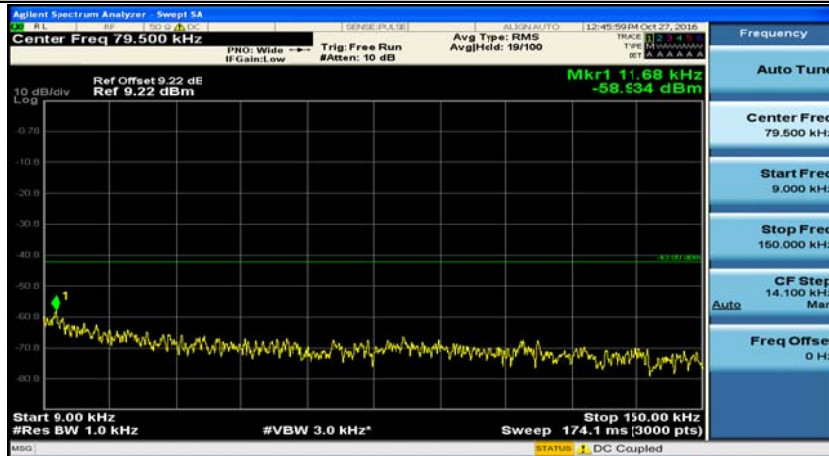

(Channel Bandwidth 20 MHz)_HCH_16QAM_1RB#0