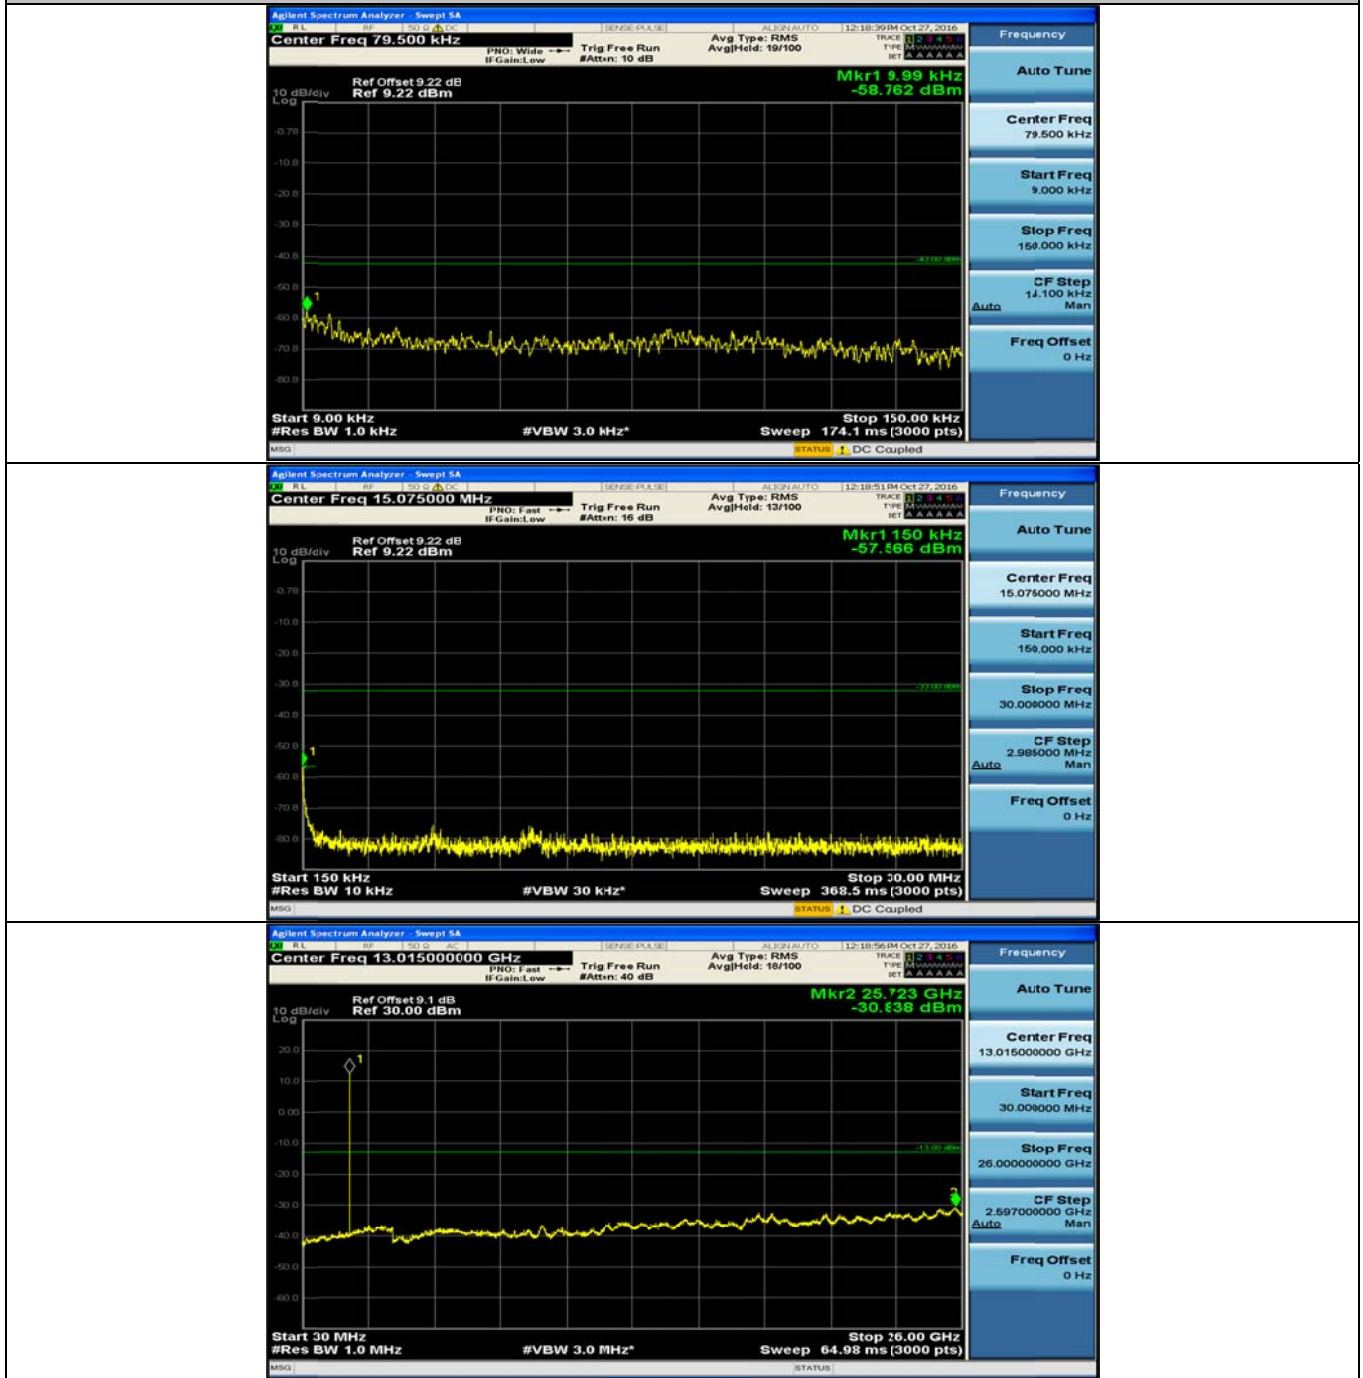

A.5: Conducted Spurious Emission

(Channel Bandwidth 1.4 MHz)_LCH_QPSK_1RB#0

(Channel Bandwidth 1.4 MHz)_MCH_QPSK_1RB#0

(Channel Bandwidth 1.4 MHz)_HCH_QPSK_1RB#0

(Channel Bandwidth 1.4 MHz)_LCH_16QAM_1RB#0

(Channel Bandwidth 1.4 MHz)_MCH_16QAM_1RB#0

(Channel Bandwidth 1.4 MHz)_HCH_16QAM_1RB#0

(Channel Bandwidth 3 MHz)_LCH_QPSK_1RB#0

(Channel Bandwidth 3 MHz)_MCH_QPSK_1RB#0

(Channel Bandwidth 3 MHz)_HCH_QPSK_1RB#0

(Channel Bandwidth 3 MHz)_LCH_16QAM_1RB#0

(Channel Bandwidth 3 MHz)_MCH_16QAM_1RB#0

(Channel Bandwidth 3 MHz)_HCH_16QAM_1RB#0

(Channel Bandwidth 5 MHz)_LCH_QPSK_1RB#0

(Channel Bandwidth 5 MHz)_MCH_QPSK_1RB#0