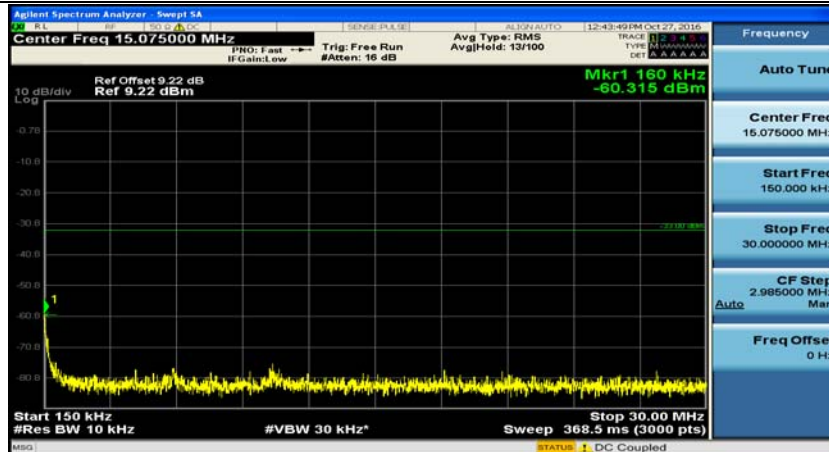

(Channel Bandwidth 20 MHz)_LCH_QPSK_1RB#0

(Channel Bandwidth 20 MHz)_MCH_QPSK_1RB#0

(Channel Bandwidth 20 MHz)_HCH_QPSK_1RB#0

(Channel Bandwidth 20 MHz) LCH_16QAM_1RB#0

(Channel Bandwidth 20 MHz)_MCH_16QAM_1RB#0