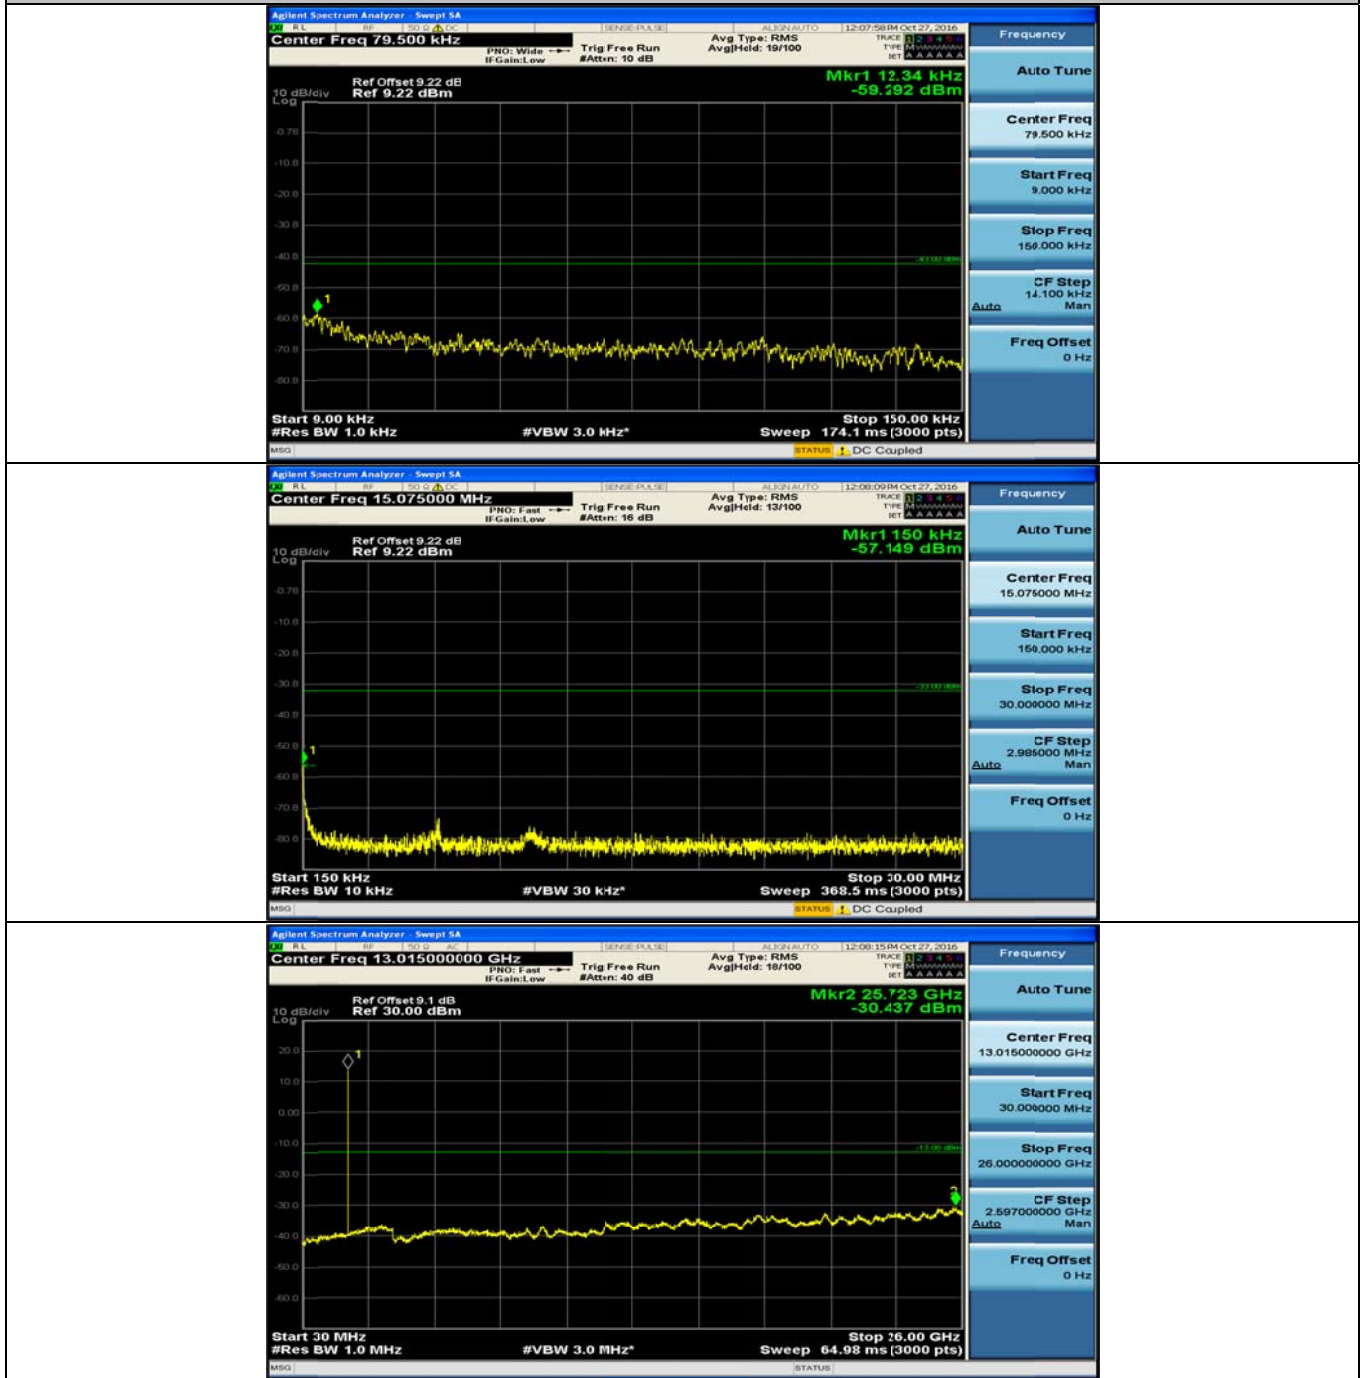

A.5: Conducted Spurious Emission

(Channel Bandwidth 1.4 MHz)_LCH_QPSK_1RB#0

(Channel Bandwidth 1.4 MHz)_MCH_QPSK_1RB#0

(Channel Bandwidth 1.4 MHz)_HCH_QPSK_1RB#0

(Channel Bandwidth 1.4 MHz)_LCH_16QAM_1RB#0

(Channel Bandwidth 1.4 MHz)_MCH_16QAM_1RB#0

(Channel Bandwidth 1.4 MHz)_HCH_16QAM_1RB#0

(Channel Bandwidth 3 MHz)_LCH_QPSK_1RB#0

(Channel Bandwidth 3 MHz)_MCH_QPSK_1RB#0

(Channel Bandwidth 3 MHz)_HCH_QPSK_1RB#0