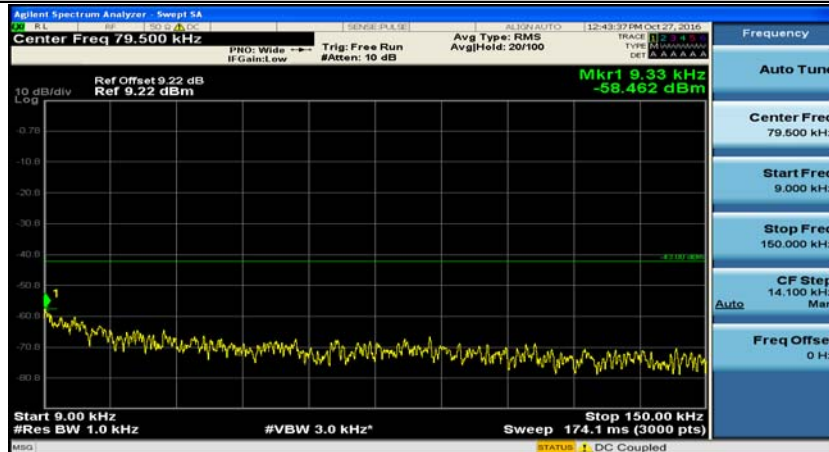

(Channel Bandwidth 20 MHz) LCH_16QAM_1RB#0