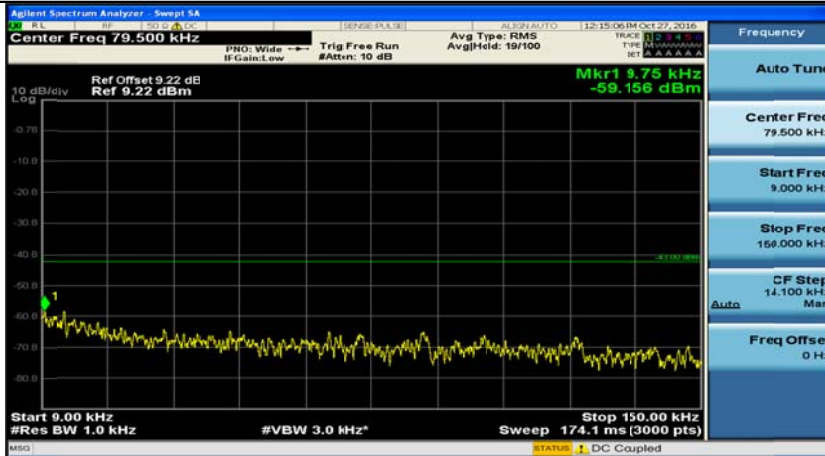

(Channel Bandwidth 3 MHz)_LCH_16QAM_1RB#0