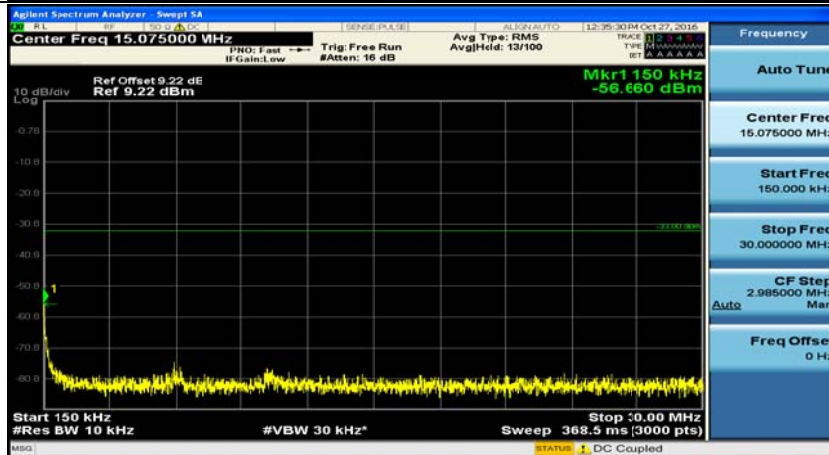

(Channel Bandwidth 15 MHz)_LCH_QPSK_1RB#0