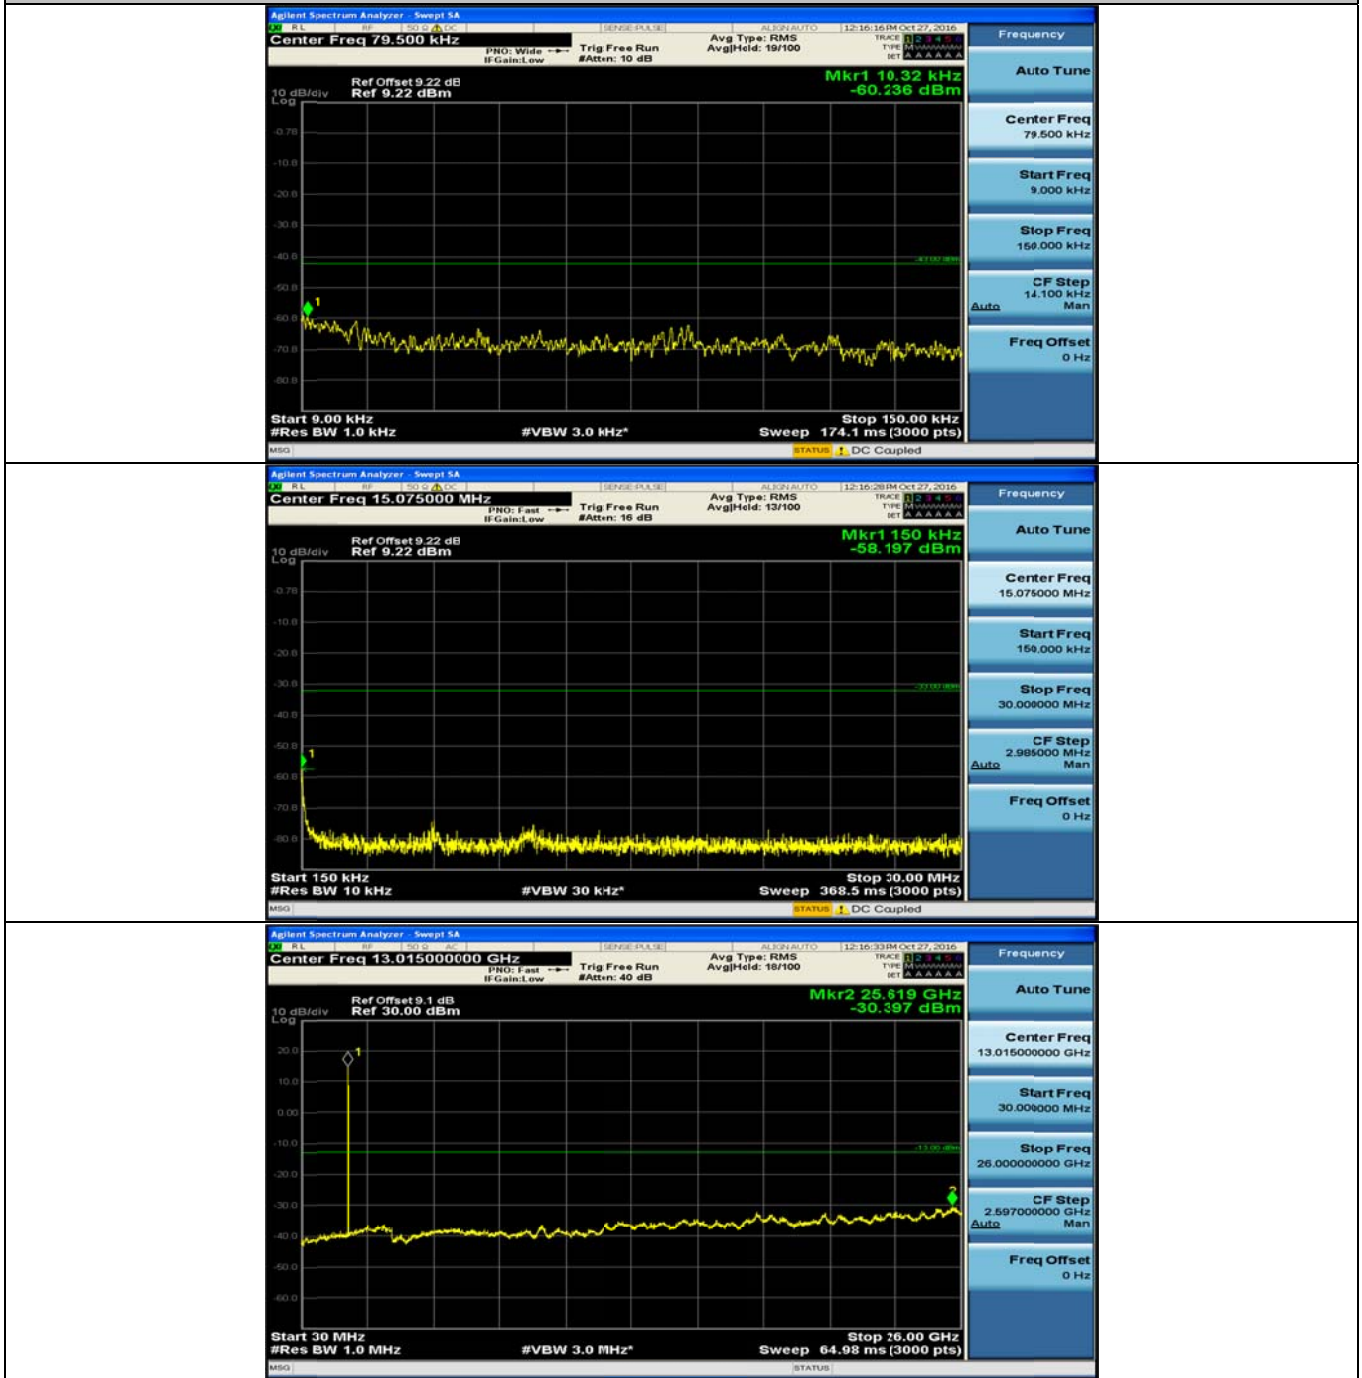

A.5: Conducted Spurious Emission

(Channel Bandwidth 1.4 MHz)_LCH_QPSK_1RB#0

(Channel Bandwidth 1.4 MHz)_MCH_QPSK_1RB#0

(Channel Bandwidth 1.4 MHz)_HCH_QPSK_1RB#0

(Channel Bandwidth 1.4 MHz)_LCH_16QAM_1RB#0

(Channel Bandwidth 1.4 MHz)_MCH_16QAM_1RB#0

(Channel Bandwidth 1.4 MHz)_HCH_16QAM_1RB#0

(Channel Bandwidth 3 MHz)_LCH_QPSK_1RB#0

(Channel Bandwidth 3 MHz)_MCH_QPSK_1RB#0

(Channel Bandwidth 3 MHz)_HCH_QPSK_1RB#0

(Channel Bandwidth 3 MHz)_LCH_16QAM_1RB#0

(Channel Bandwidth 3 MHz)_MCH_16QAM_1RB#0

(Channel Bandwidth 3 MHz)_HCH_16QAM_1RB#0

(Channel Bandwidth 5 MHz)_LCH_QPSK_1RB#0

(Channel Bandwidth 5 MHz)_MCH_QPSK_1RB#0