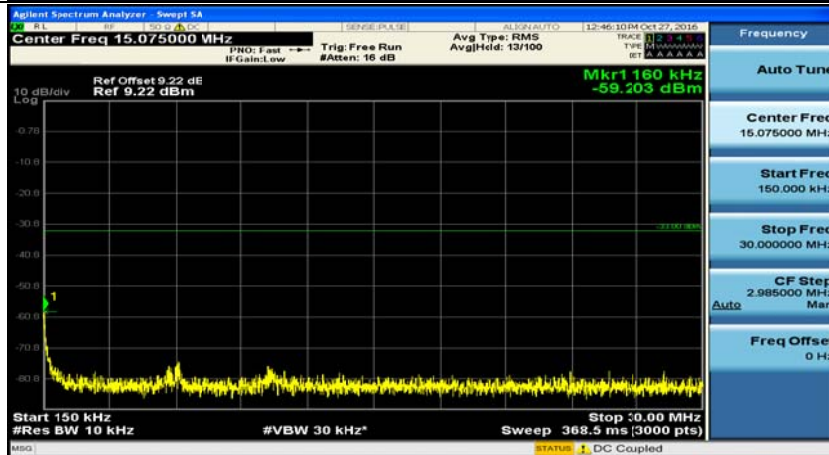

(Channel Bandwidth 20 MHz)_HCH_16QAM_1RB#0