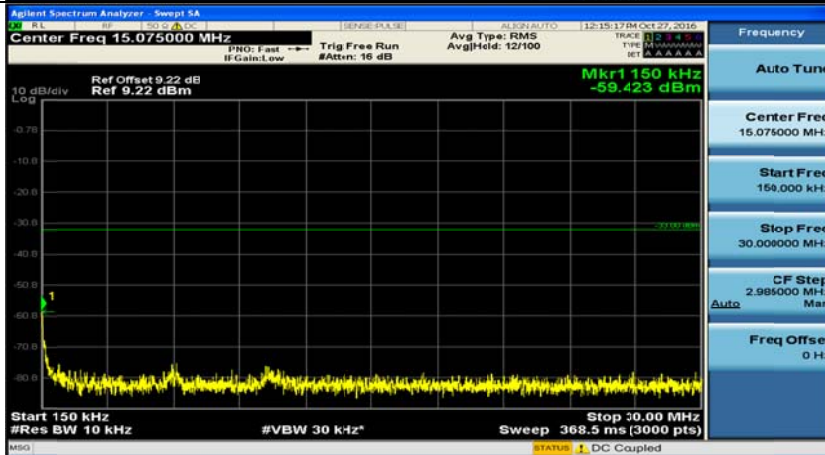

(Channel Bandwidth 3 MHz)_LCH_16QAM_1RB#0