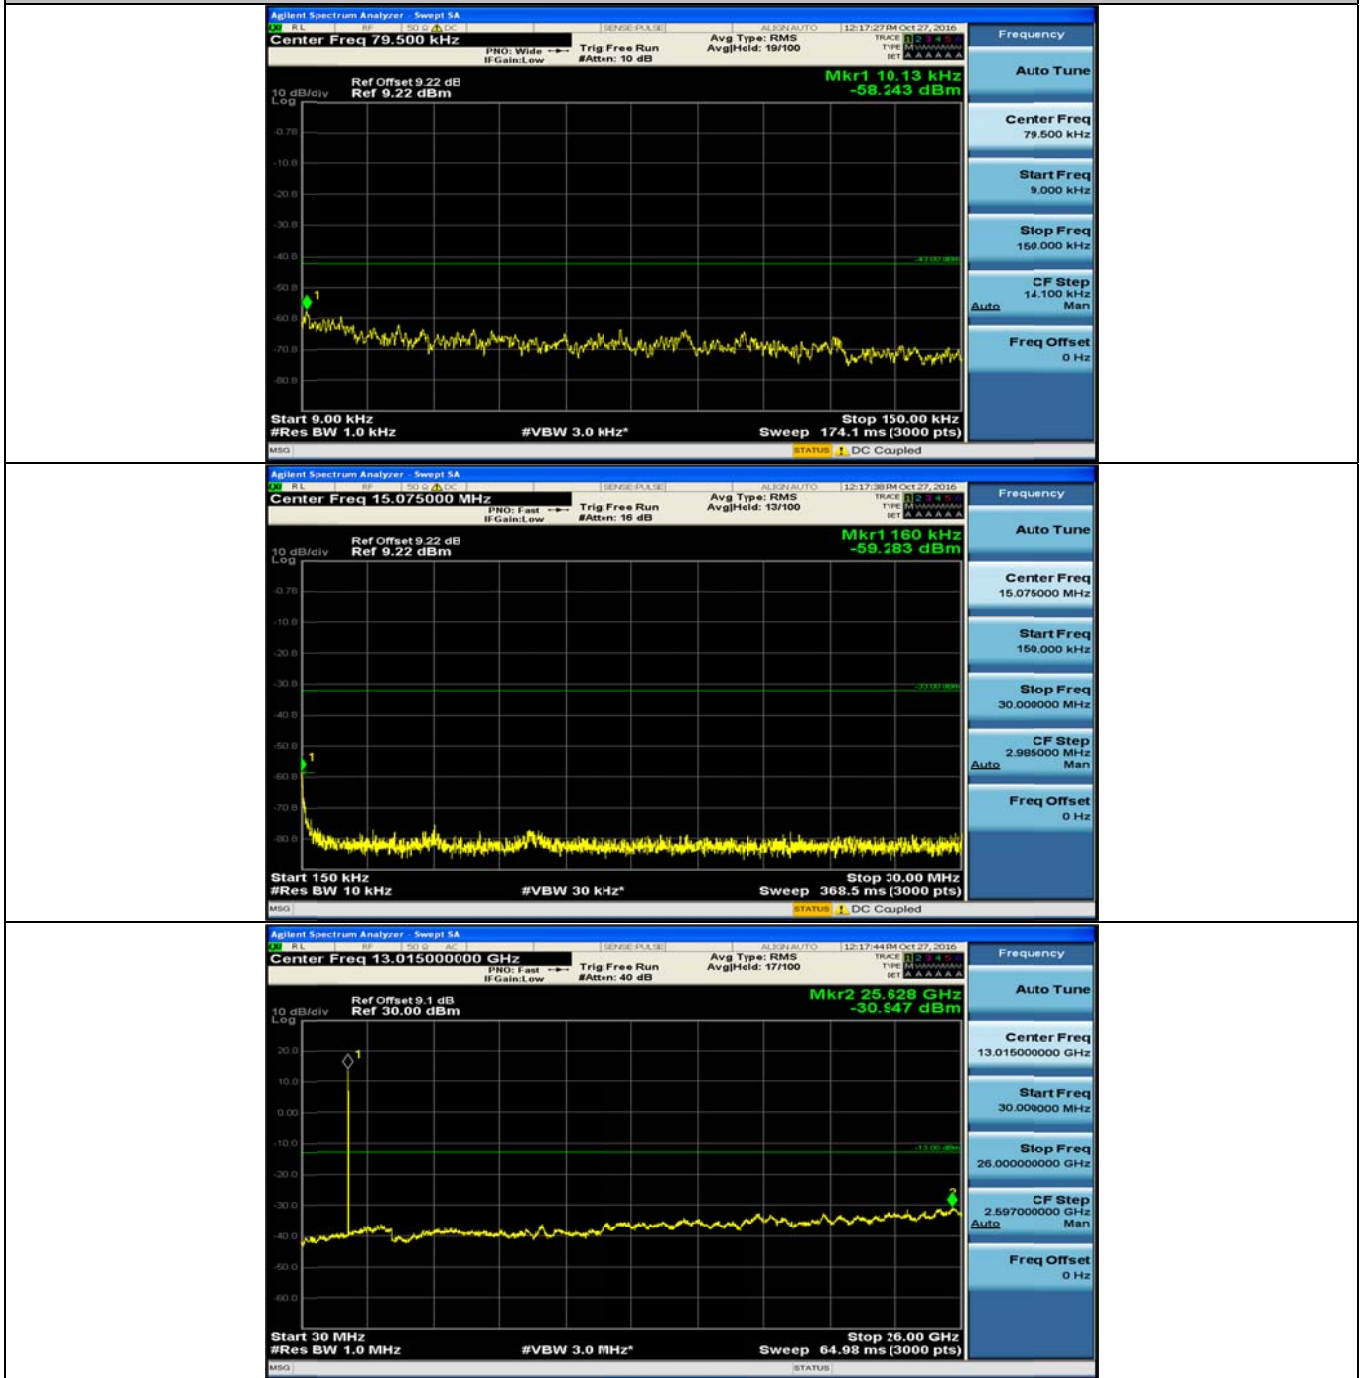

A.5: Conducted Spurious Emission

(Channel Bandwidth 1.4 MHz)_LCH_QPSK_1RB#0

(Channel Bandwidth 1.4 MHz)_MCH_QPSK_1RB#0

(Channel Bandwidth 1.4 MHz)_HCH_QPSK_1RB#0

(Channel Bandwidth 1.4 MHz)_LCH_16QAM_1RB#0

(Channel Bandwidth 1.4 MHz)_MCH_16QAM_1RB#0

(Channel Bandwidth 1.4 MHz)_HCH_16QAM_1RB#0

(Channel Bandwidth 3 MHz)_LCH_QPSK_1RB#0

(Channel Bandwidth 3 MHz)_MCH_QPSK_1RB#0

(Channel Bandwidth 3 MHz)_HCH_QPSK_1RB#0

(Channel Bandwidth 3 MHz)_LCH_16QAM_1RB#0

(Channel Bandwidth 3 MHz)_MCH_16QAM_1RB#0

(Channel Bandwidth 3 MHz)_HCH_16QAM_1RB#0

(Channel Bandwidth 5 MHz)_LCH_QPSK_1RB#0

(Channel Bandwidth 5 MHz)_MCH_QPSK_1RB#0