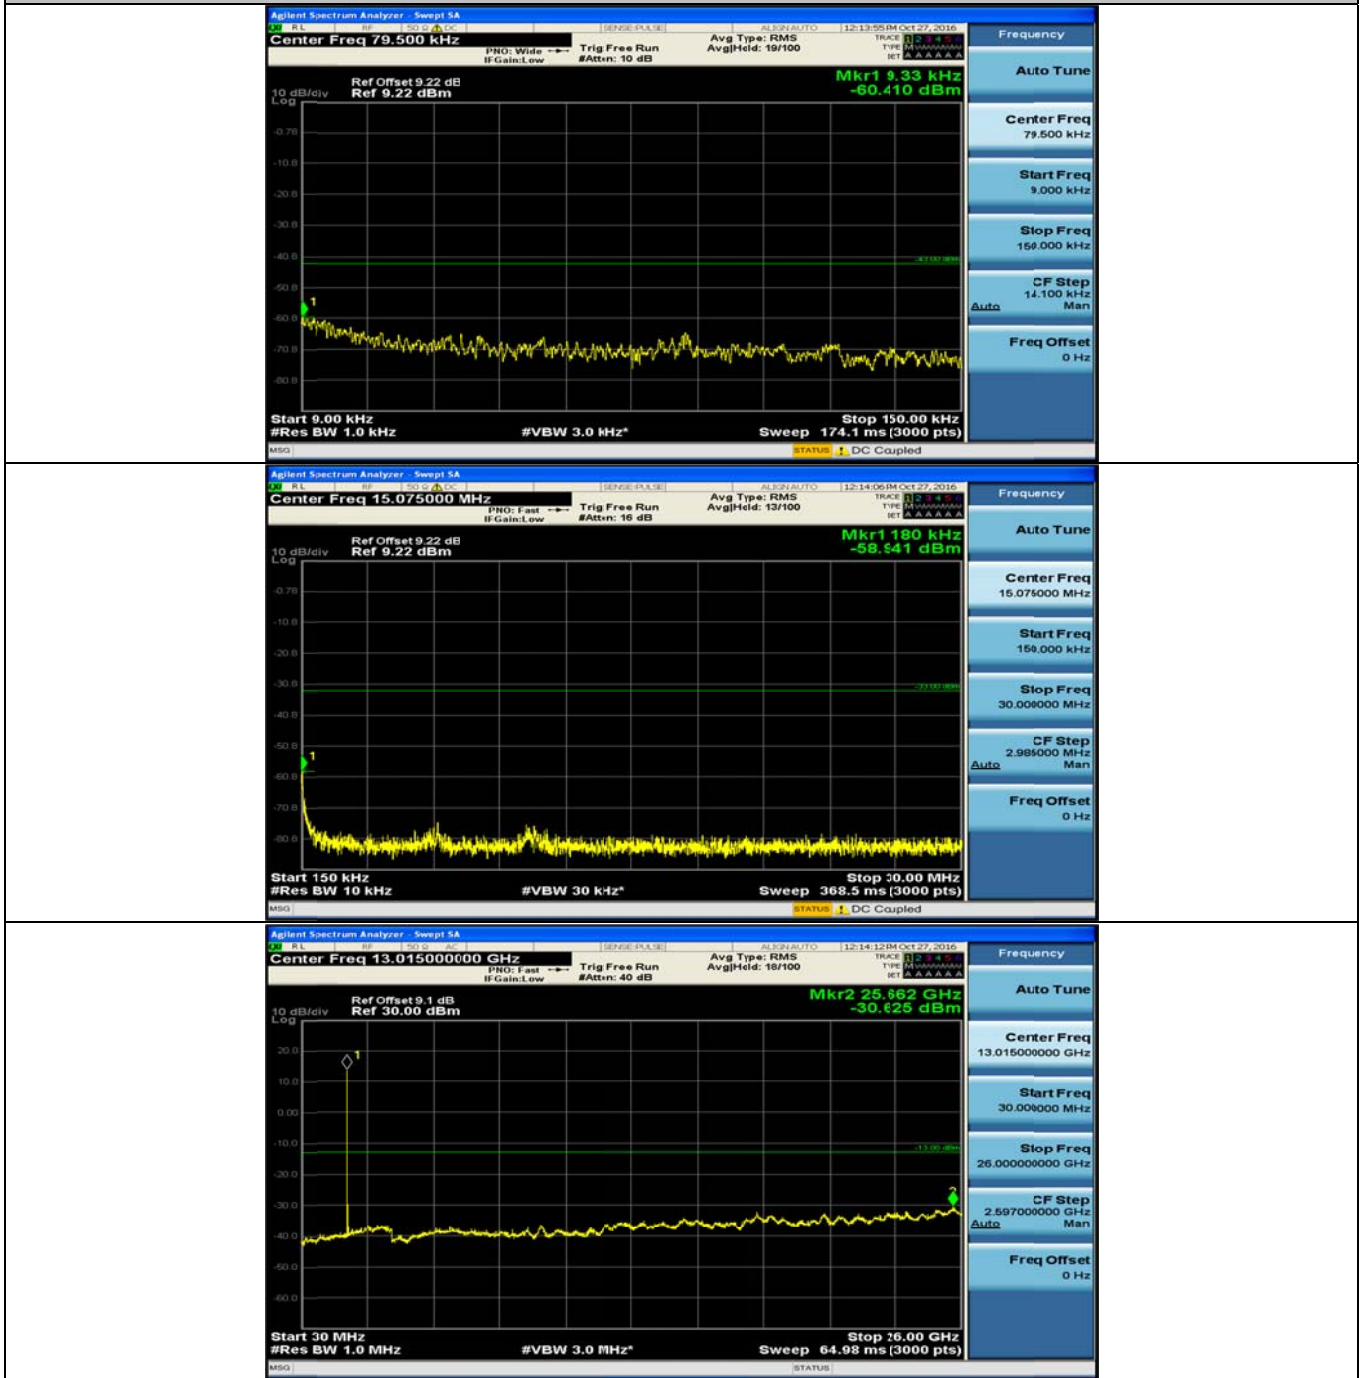

A.5: Conducted Spurious Emission

(Channel Bandwidth 1.4 MHz)_LCH_QPSK_1RB#0

(Channel Bandwidth 1.4 MHz)_MCH_QPSK_1RB#0

(Channel Bandwidth 1.4 MHz)_HCH_QPSK_1RB#0

(Channel Bandwidth 1.4 MHz)_LCH_16QAM_1RB#0

(Channel Bandwidth 1.4 MHz)_MCH_16QAM_1RB#0

(Channel Bandwidth 1.4 MHz)_HCH_16QAM_1RB#0

(Channel Bandwidth 3 MHz)_LCH_QPSK_1RB#0

(Channel Bandwidth 3 MHz)_MCH_QPSK_1RB#0

(Channel Bandwidth 3 MHz)_HCH_QPSK_1RB#0