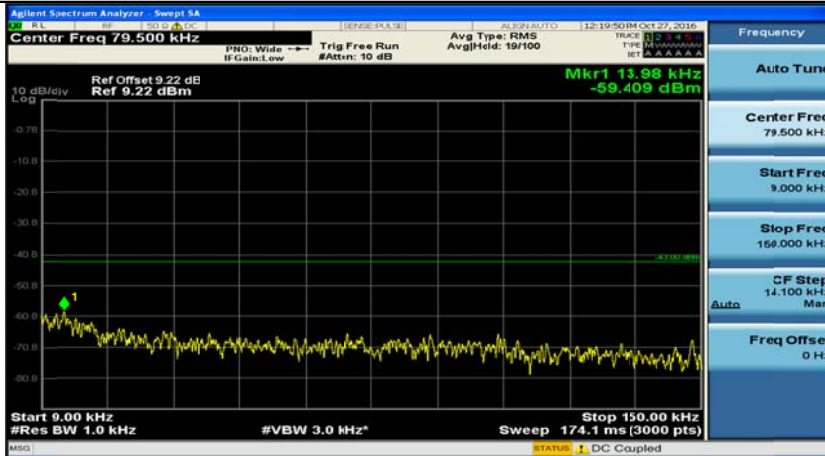

(Channel Bandwidth 3 MHz)_HCH_16QAM_1RB#0