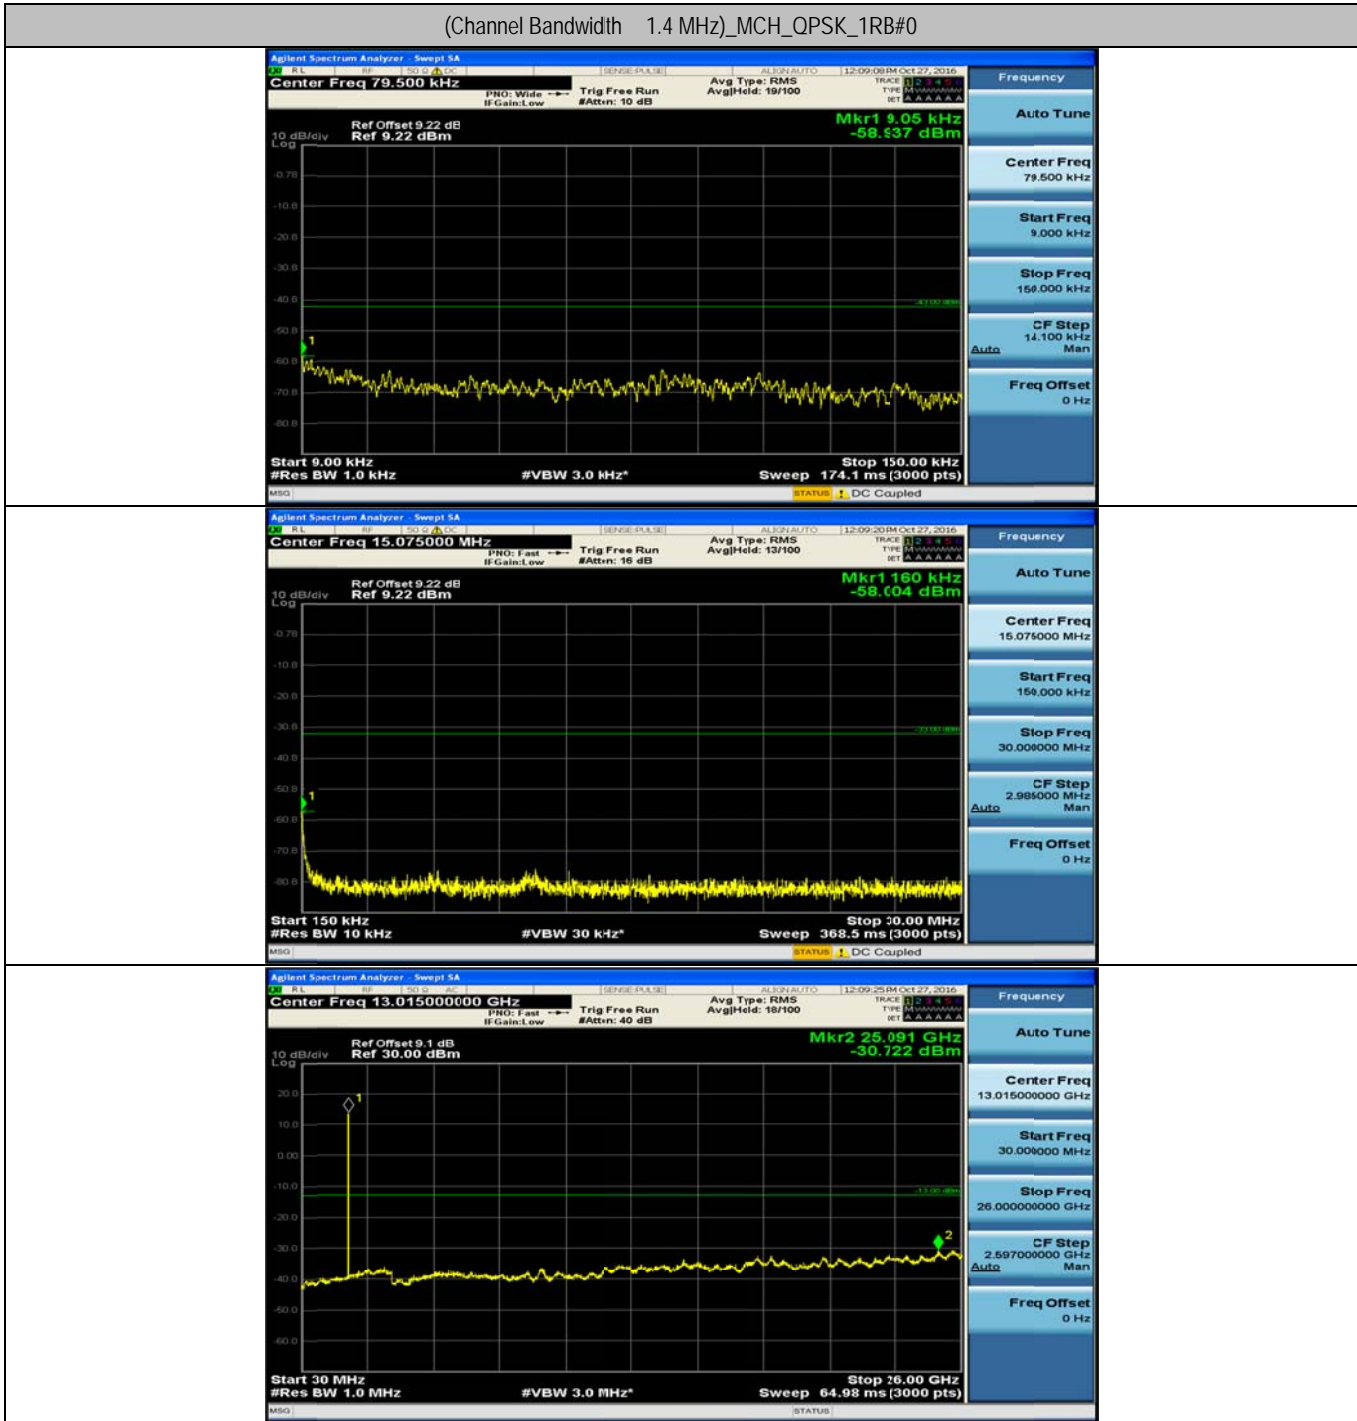

A.5: Conducted Spurious Emission

(Channel Bandwidth 1.4 MHz)_LCH_QPSK_1RB#0

(Channel Bandwidth 1.4 MHz)_MCH_QPSK_1RB#0

(Channel Bandwidth 1.4 MHz)_HCH_QPSK_1RB#0

(Channel Bandwidth 1.4 MHz)_LCH_16QAM_1RB#0

(Channel Bandwidth 1.4 MHz)_MCH_16QAM_1RB#0

(Channel Bandwidth 1.4 MHz)_HCH_16QAM_1RB#0

(Channel Bandwidth 3 MHz)_LCH_QPSK_1RB#0

(Channel Bandwidth 3 MHz)_MCH_QPSK_1RB#0

(Channel Bandwidth 3 MHz)_HCH_QPSK_1RB#0

(Channel Bandwidth 3 MHz)_LCH_16QAM_1RB#0

(Channel Bandwidth 3 MHz)_MCH_16QAM_1RB#0

(Channel Bandwidth 3 MHz)_HCH_16QAM_1RB#0

(Channel Bandwidth 5 MHz)_LCH_QPSK_1RB#0

(Channel Bandwidth 5 MHz)_MCH_QPSK_1RB#0