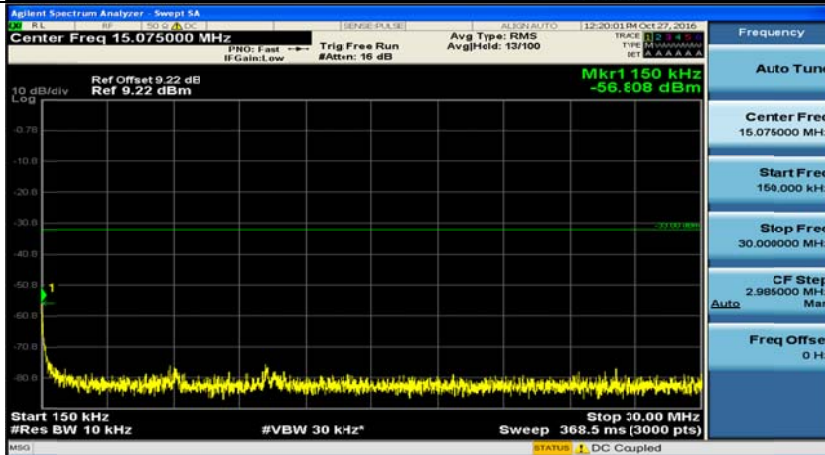

(Channel Bandwidth 3 MHz)_HCH_16QAM_1RB#0