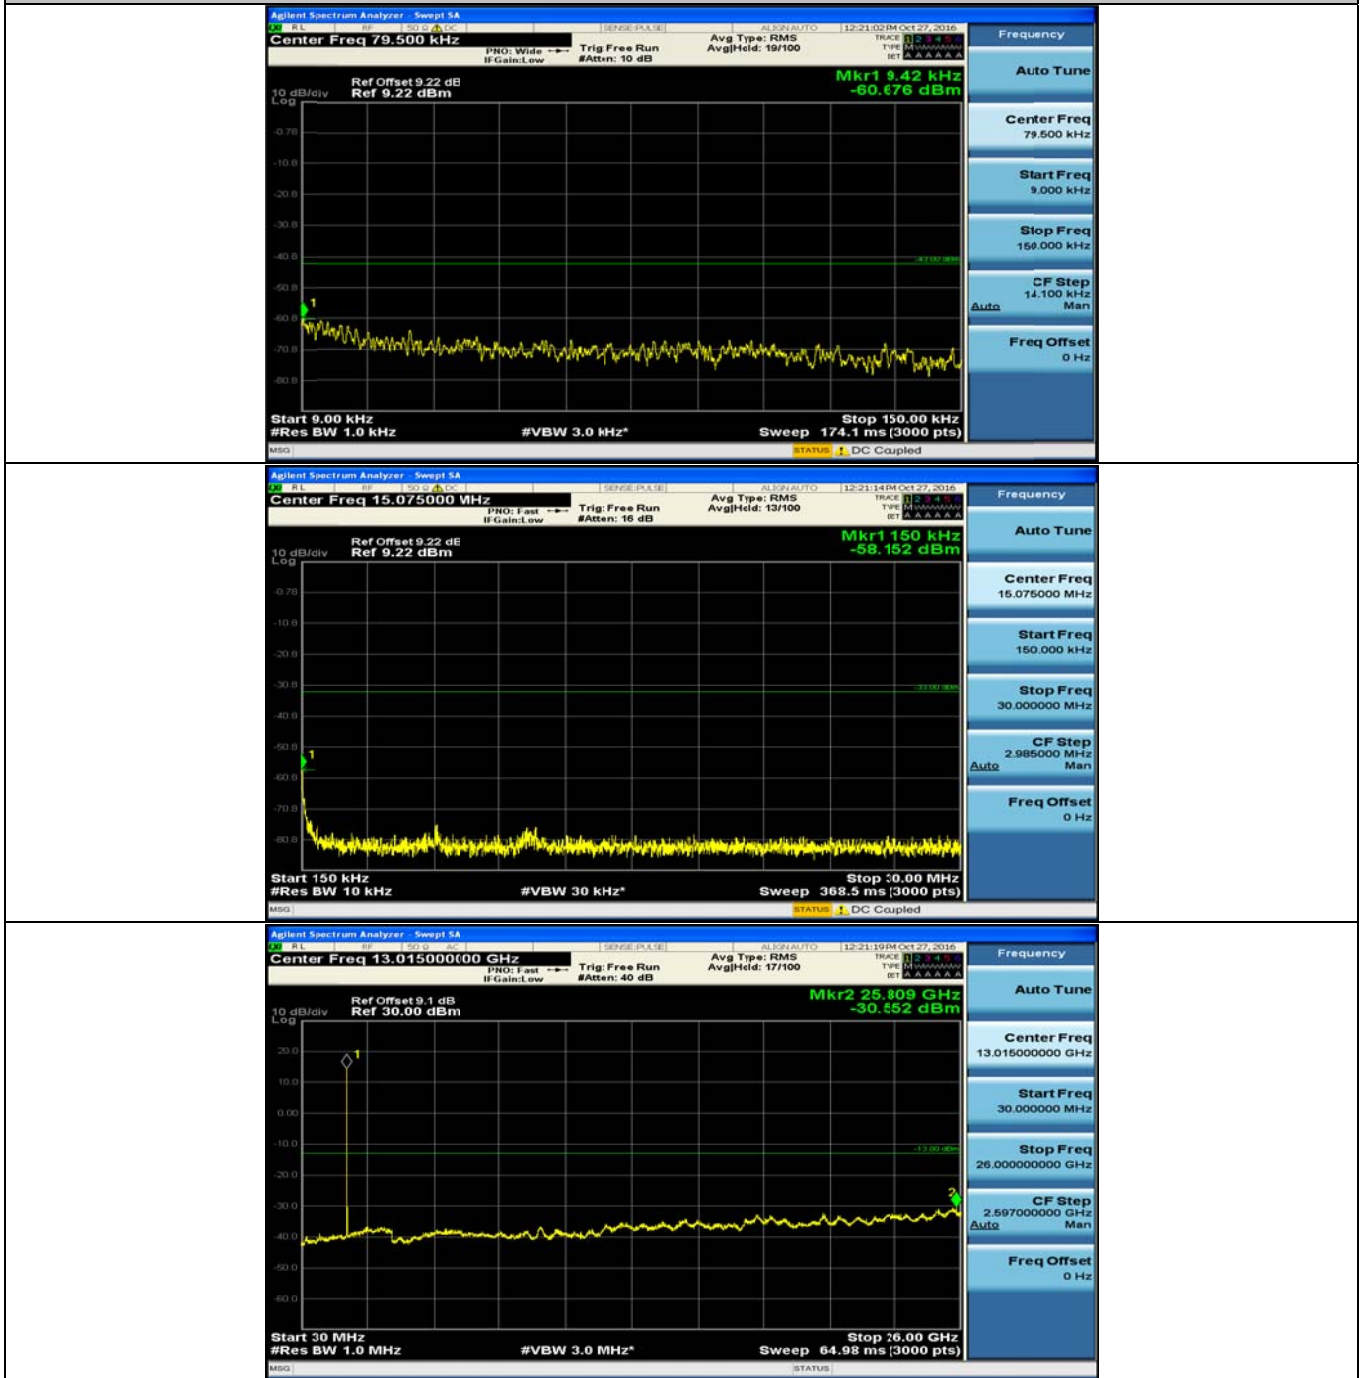

A.5: Conducted Spurious Emission

(Channel Bandwidth 1.4 MHz)_LCH_QPSK_1RB#0

(Channel Bandwidth 1.4 MHz)_MCH_QPSK_1RB#0

(Channel Bandwidth 1.4 MHz)_HCH_QPSK_1RB#0

(Channel Bandwidth 1.4 MHz)_LCH_16QAM_1RB#0

(Channel Bandwidth 3 MHz)_LCH_16QAM_1RB#0

(Channel Bandwidth 3 MHz)_MCH_16QAM_1RB#0

(Channel Bandwidth 3 MHz)_HCH_16QAM_1RB#0

(Channel Bandwidth 5 MHz)_LCH_QPSK_1RB#0

(Channel Bandwidth 5 MHz)_MCH_QPSK_1RB#0

(Channel Bandwidth 5 MHz)_HCH_QPSK_1RB#0

(Channel Bandwidth 5 MHz)_LCH_16QAM_1RB#0

(Channel Bandwidth 5 MHz)_MCH_16QAM_1RB#0

(Channel Bandwidth 5 MHz)_HCH_16QAM_1RB#0

Channel Bandwidth 10 MHz_LCH_QPSK_1RB#0