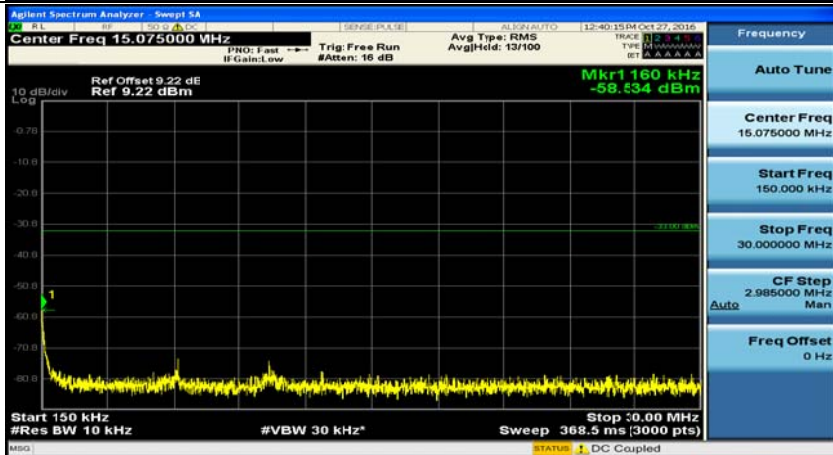

(Channel Bandwidth 15 MHz)_HCH_QPSK_1RB#0