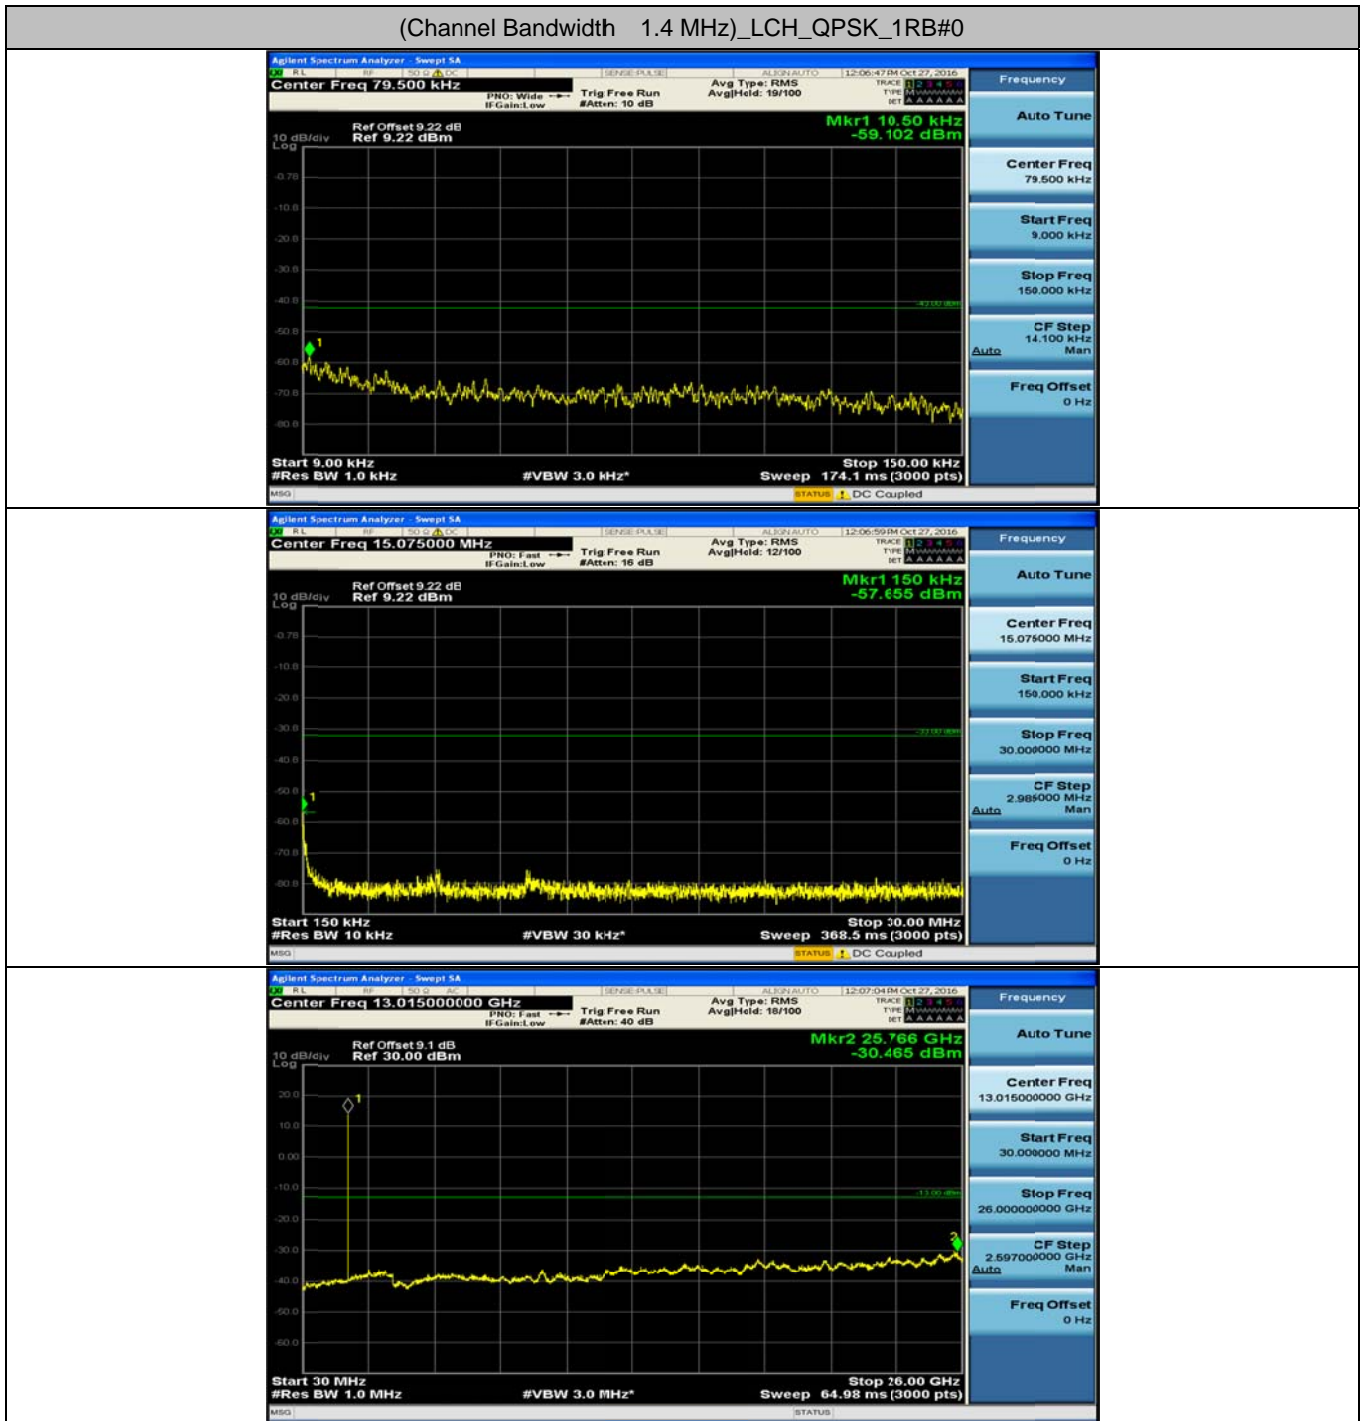

A.5: Conducted Spurious Emission

(Channel Bandwidth 1.4 MHz)_LCH_QPSK_1RB#0

(Channel Bandwidth 1.4 MHz)_MCH_QPSK_1RB#0

(Channel Bandwidth 1.4 MHz)_HCH_QPSK_1RB#0

(Channel Bandwidth 1.4 MHz)_LCH_16QAM_1RB#0

(Channel Bandwidth 1.4 MHz)_MCH_16QAM_1RB#0

(Channel Bandwidth 1.4 MHz)_HCH_16QAM_1RB#0

(Channel Bandwidth 3 MHz)_LCH_QPSK_1RB#0

(Channel Bandwidth 3 MHz)_MCH_QPSK_1RB#0

(Channel Bandwidth 3 MHz)_HCH_QPSK_1RB#0

(Channel Bandwidth 3 MHz)_LCH_16QAM_1RB#0

(Channel Bandwidth 3 MHz)_MCH_16QAM_1RB#0

(Channel Bandwidth 3 MHz)_HCH_16QAM_1RB#0

(Channel Bandwidth 5 MHz)_LCH_QPSK_1RB#0

(Channel Bandwidth 5 MHz)_MCH_QPSK_1RB#0