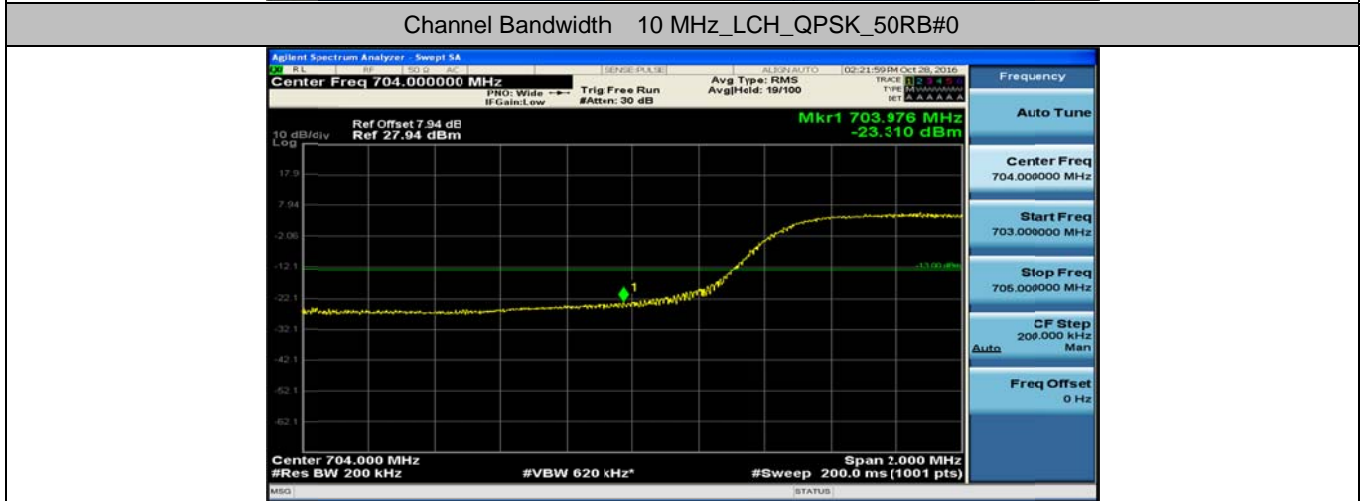

F.4: Band Edge

Channel Bandwidth: 5 MHz

(Channel Bandwidth 5 MHz)_LCH_QPSK_1RB#0

(Channel Bandwidth 5 MHz)_LCH_QPSK_25RB#0

(Channel Bandwidth 5 MHz)_HCH_QPSK_1RB#0

(Channel Bandwidth 5 MHz)_HCH_QPSK_25RB#0

(Channel Bandwidth 5 MHz)_LCH_16QAM_1RB#0

(Channel Bandwidth 5 MHz)_LCH_16QAM_25RB#0

(Channel Bandwidth 5 MHz)_HCH_16QAM_1RB#0

(Channel Bandwidth 5 MHz)_HCH_16QAM_25RB#0

Channel Bandwidth: 10 MHz

Channel Bandwidth 10 MHz_HCH_QPSK_50RB#0