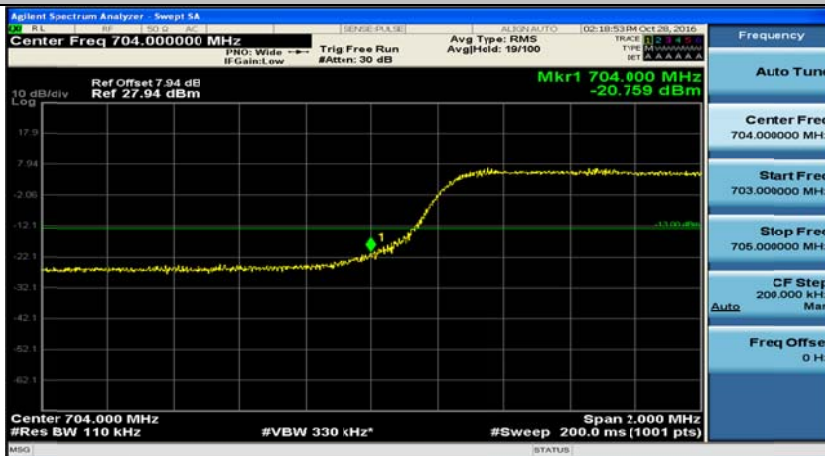

F.4: Band Edge

Channel Bandwidth: 5 MHz

(Channel Bandwidth 5 MHz)_LCH_QPSK_1RB#0

(Channel Bandwidth 5 MHz)_LCH_QPSK_25RB#0

(Channel Bandwidth 5 MHz)_HCH_QPSK_1RB#0

(Channel Bandwidth 5 MHz)_HCH_QPSK_25RB#0

(Channel Bandwidth 5 MHz)_LCH_16QAM_1RB#0

(Channel Bandwidth 5 MHz)_LCH_16QAM_25RB#0

(Channel Bandwidth 5 MHz)_HCH_16QAM_1RB#0

(Channel Bandwidth 5 MHz)_HCH_16QAM_25RB#0

Channel Bandwidth: 10 MHz

Channel Bandwidth 10 MHz_HCH_QPSK_50RB#0