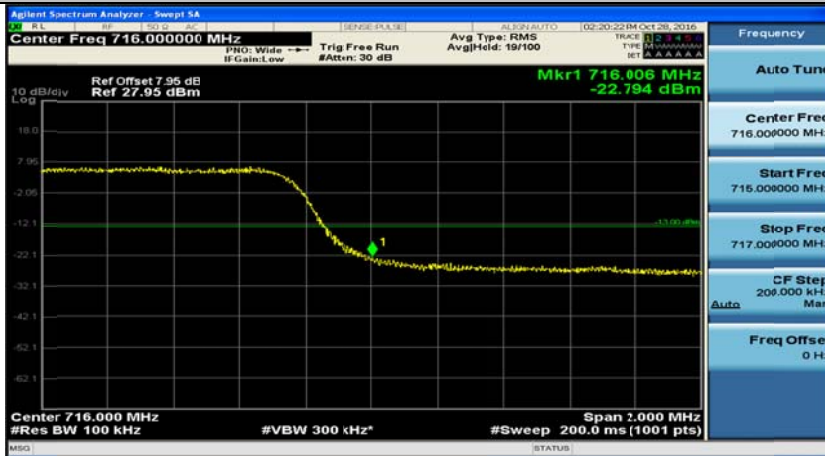

F.4: Band Edge

Channel Bandwidth: 5 MHz

(Channel Bandwidth 5 MHz)_LCH_QPSK_1RB#0

(Channel Bandwidth 5 MHz)_LCH_QPSK_25RB#0

(Channel Bandwidth 5 MHz)_HCH_QPSK_1RB#0

(Channel Bandwidth 5 MHz)_HCH_QPSK_25RB#0

(Channel Bandwidth 5 MHz)_LCH_16QAM_1RB#0

(Channel Bandwidth 5 MHz)_LCH_16QAM_25RB#0

(Channel Bandwidth 5 MHz)_HCH_16QAM_1RB#0

(Channel Bandwidth 5 MHz)_HCH_16QAM_25RB#0

Channel Bandwidth: 10 MHz

Channel Bandwidth 10 MHz_HCH_QPSK_50RB#0