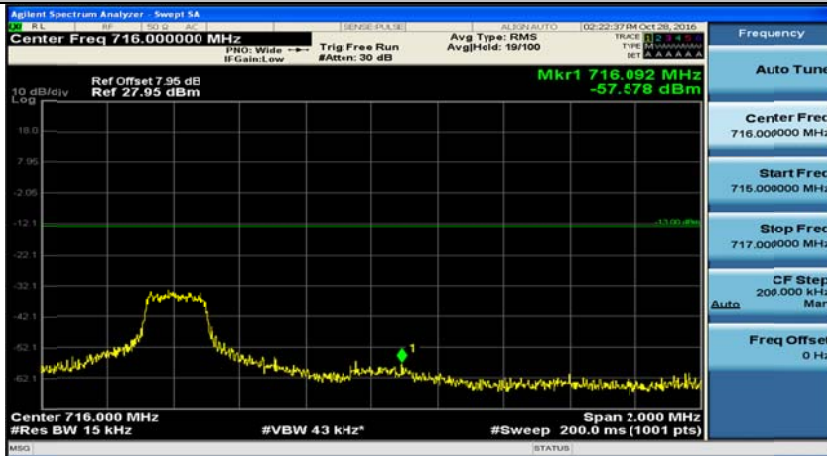

Channel Bandwidth 10 MHz_HCH_16QAM_1RB#0