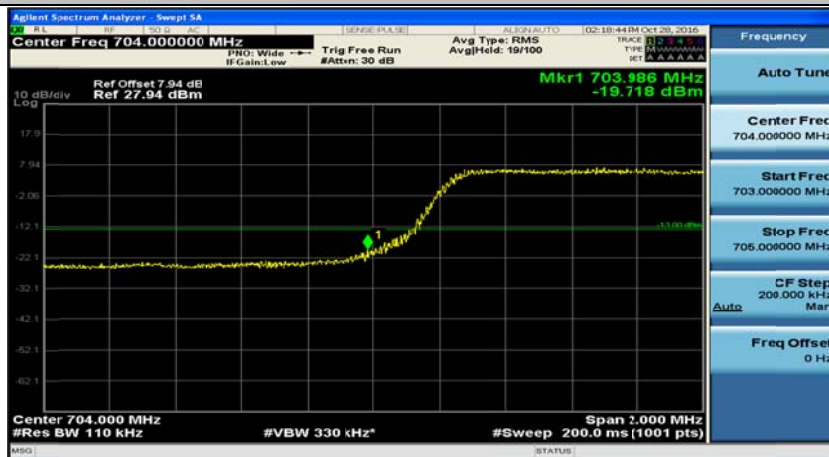

F.4: Band Edge

Channel Bandwidth: 5 MHz

(Channel Bandwidth 5 MHz)_LCH_QPSK_1RB#0

(Channel Bandwidth 5 MHz)_LCH_QPSK_25RB#0

(Channel Bandwidth 5 MHz)_HCH_QPSK_1RB#0

(Channel Bandwidth 5 MHz)_HCH_QPSK_25RB#0