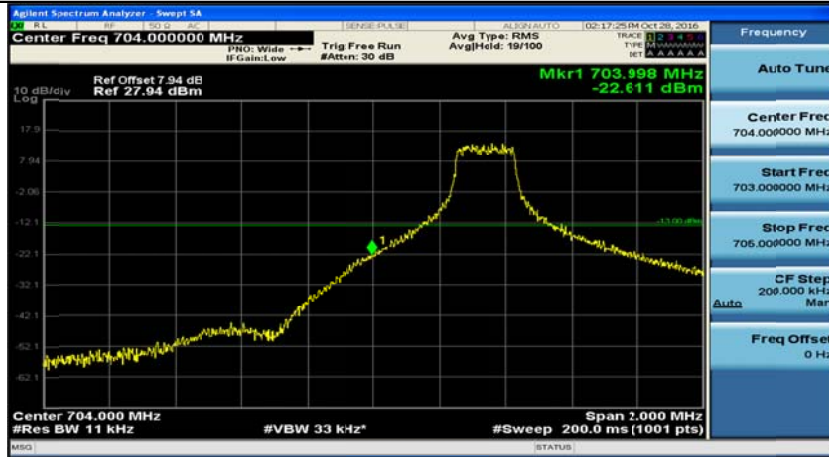

F.4: Band Edge

Channel Bandwidth: 5 MHz

(Channel Bandwidth 5 MHz)_LCH_QPSK_1RB#0

(Channel Bandwidth 5 MHz)_LCH_QPSK_25RB#0

(Channel Bandwidth 5 MHz)_HCH_QPSK_1RB#0

(Channel Bandwidth 5 MHz)_HCH_QPSK_25RB#0