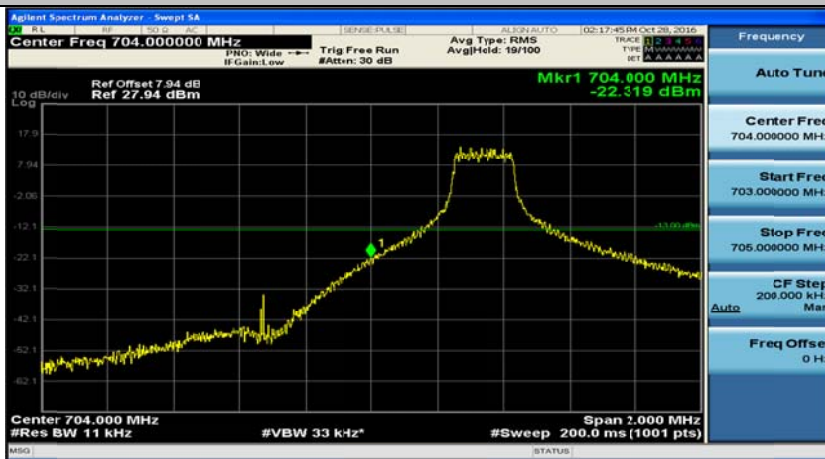

(Channel Bandwidth 5 MHz)_LCH_16QAM_1RB#0