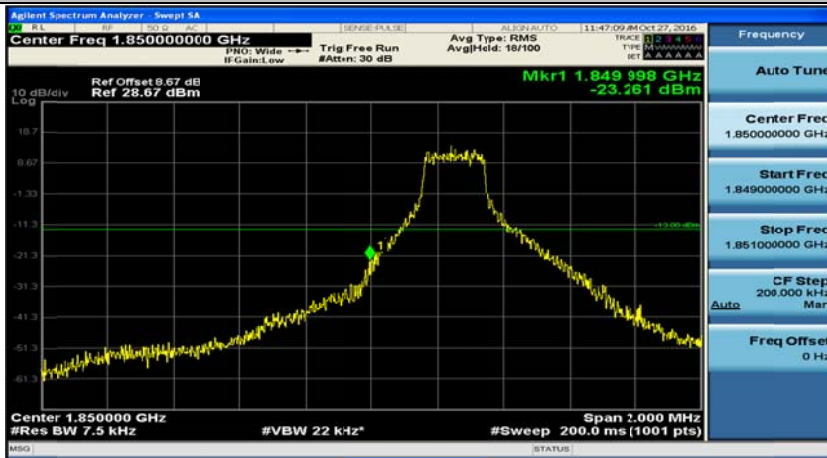

A.4: Band Edge

(Channel Bandwidth 1.4 MHz)_LCH_QPSK_1RB#0

(Channel Bandwidth 1.4 MHz)_LCH_QPSK_6RB#0

(Channel Bandwidth 1.4 MHz)_HCH_QPSK_1RB#0

(Channel Bandwidth 1.4 MHz)_HCH_QPSK_6RB#0

(Channel Bandwidth 1.4 MHz)_LCH_16QAM_1RB#0

(Channel Bandwidth 1.4 MHz)_LCH_16QAM_6RB#0

(Channel Bandwidth 1.4 MHz)_HCH_16QAM_1RB#0

(Channel Bandwidth 1.4 MHz)_HCH_16QAM_6RB#0

(Channel Bandwidth 3 MHz)_LCH_QPSK_1RB#0

(Channel Bandwidth 3 MHz)_LCH_QPSK_15RB#0