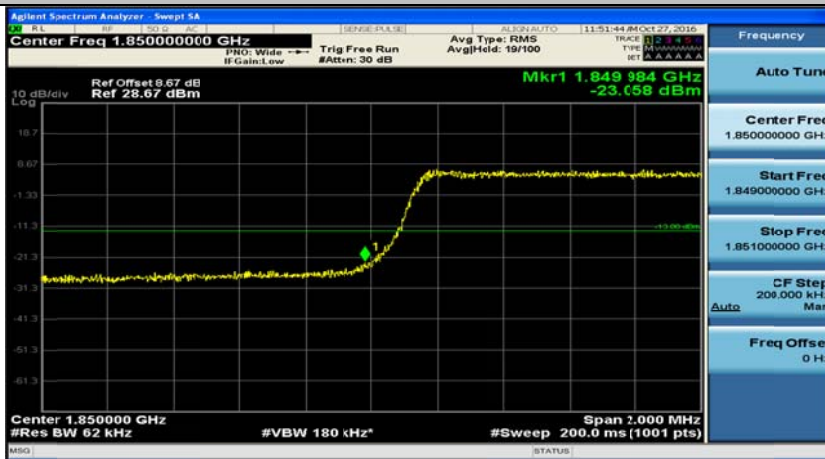

A.4: Band Edge

(Channel Bandwidth 1.4 MHz)_LCH_QPSK_1RB#0

(Channel Bandwidth 1.4 MHz)_LCH_QPSK_6RB#0

(Channel Bandwidth 1.4 MHz)_HCH_QPSK_1RB#0

(Channel Bandwidth 1.4 MHz)_HCH_QPSK_6RB#0

(Channel Bandwidth 1.4 MHz)_LCH_16QAM_1RB#0

(Channel Bandwidth 1.4 MHz)_LCH_16QAM_6RB#0

(Channel Bandwidth 1.4 MHz)_HCH_16QAM_1RB#0

(Channel Bandwidth 1.4 MHz)_HCH_16QAM_6RB#0

(Channel Bandwidth 3 MHz)_LCH_QPSK_1RB#0

(Channel Bandwidth 3 MHz)_LCH_QPSK_15RB#0