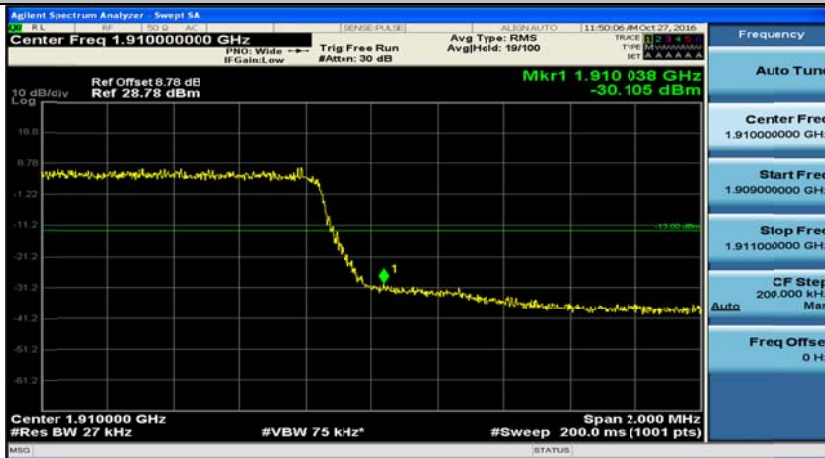

A.4: Band Edge

(Channel Bandwidth 1.4 MHz)_LCH_QPSK_1RB#0

(Channel Bandwidth 1.4 MHz)_LCH_QPSK_6RB#0

(Channel Bandwidth 1.4 MHz)_HCH_QPSK_1RB#0

(Channel Bandwidth 1.4 MHz)_HCH_QPSK_6RB#0

(Channel Bandwidth 1.4 MHz)_LCH_16QAM_1RB#0

(Channel Bandwidth 1.4 MHz)_LCH_16QAM_6RB#0

(Channel Bandwidth 1.4 MHz)_HCH_16QAM_1RB#0

(Channel Bandwidth 1.4 MHz)_HCH_16QAM_6RB#0

(Channel Bandwidth 3 MHz)_LCH_QPSK_1RB#0

(Channel Bandwidth 3 MHz)_LCH_QPSK_15RB#0