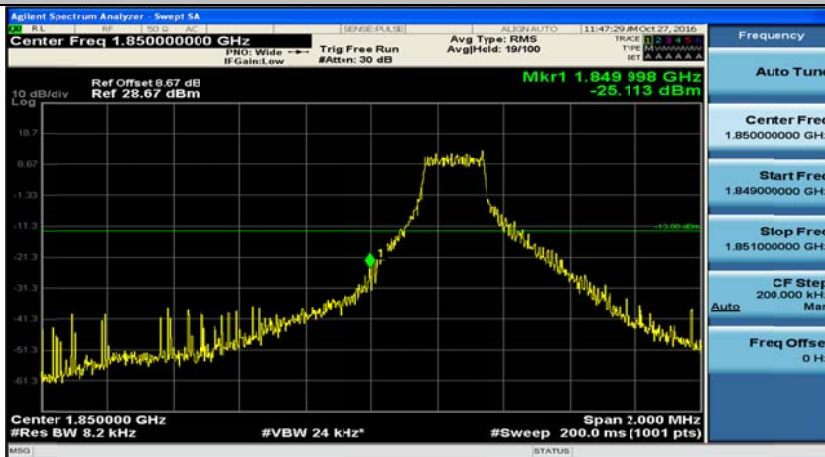

A.4: Band Edge

(Channel Bandwidth 1.4 MHz)_LCH_QPSK_1RB#0

(Channel Bandwidth 1.4 MHz)_LCH_QPSK_6RB#0

(Channel Bandwidth 1.4 MHz)_HCH_QPSK_1RB#0

(Channel Bandwidth 1.4 MHz)_HCH_QPSK_6RB#0

(Channel Bandwidth 1.4 MHz)_LCH_16QAM_1RB#0

(Channel Bandwidth 1.4 MHz)_LCH_16QAM_6RB#0

(Channel Bandwidth 1.4 MHz)_HCH_16QAM_1RB#0

(Channel Bandwidth 1.4 MHz)_HCH_16QAM_6RB#0

(Channel Bandwidth 3 MHz)_LCH_QPSK_1RB#0

(Channel Bandwidth 3 MHz)_LCH_QPSK_15RB#0