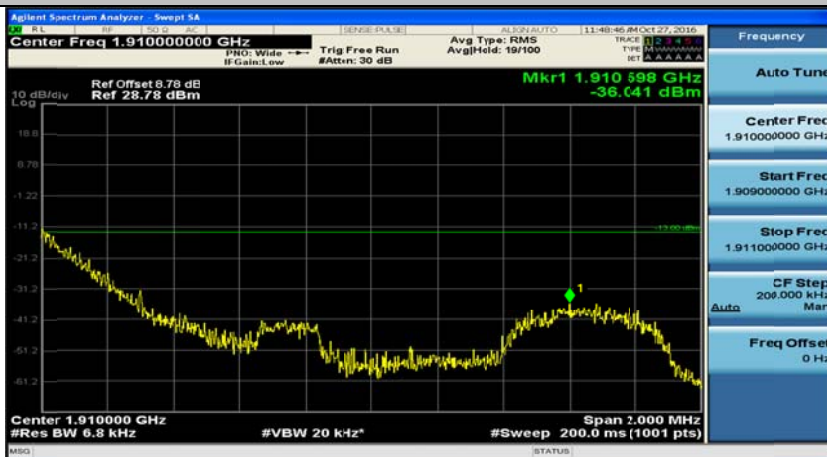

A.4: Band Edge

(Channel Bandwidth 1.4 MHz)_LCH_QPSK_1RB#0

(Channel Bandwidth 1.4 MHz)_LCH_QPSK_6RB#0

(Channel Bandwidth 1.4 MHz)_HCH_QPSK_1RB#0

(Channel Bandwidth 1.4 MHz)_HCH_QPSK_6RB#0

(Channel Bandwidth 1.4 MHz)_LCH_16QAM_1RB#0

(Channel Bandwidth 1.4 MHz)_LCH_16QAM_6RB#0

(Channel Bandwidth 1.4 MHz)_HCH_16QAM_1RB#0

(Channel Bandwidth 1.4 MHz)_HCH_16QAM_6RB#0

(Channel Bandwidth 3 MHz)_LCH_QPSK_1RB#0

(Channel Bandwidth 3 MHz)_LCH_QPSK_15RB#0