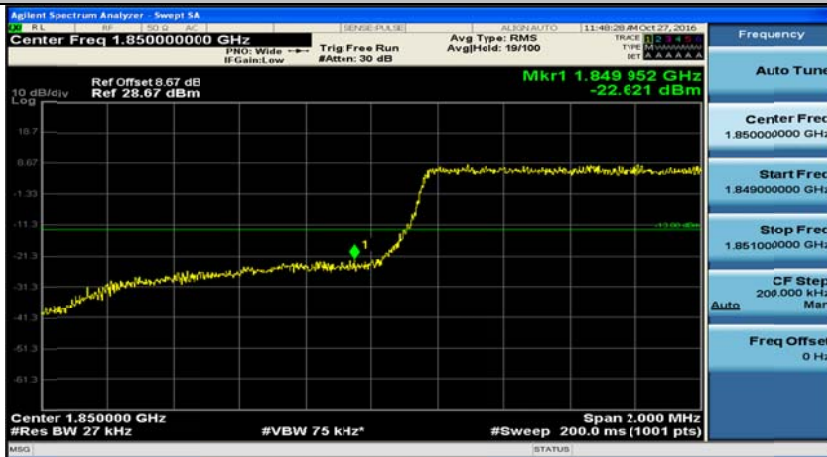

A.4: Band Edge

(Channel Bandwidth 1.4 MHz)_LCH_QPSK_1RB#0

(Channel Bandwidth 1.4 MHz)_LCH_QPSK_6RB#0

(Channel Bandwidth 1.4 MHz)_HCH_QPSK_1RB#0

(Channel Bandwidth 1.4 MHz)_HCH_QPSK_6RB#0

(Channel Bandwidth 1.4 MHz)_LCH_16QAM_1RB#0

(Channel Bandwidth 1.4 MHz)_LCH_16QAM_6RB#0

(Channel Bandwidth 1.4 MHz)_HCH_16QAM_1RB#0

(Channel Bandwidth 1.4 MHz)_HCH_16QAM_6RB#0

(Channel Bandwidth 3 MHz)_LCH_QPSK_1RB#0

(Channel Bandwidth 3 MHz)_LCH_QPSK_15RB#0