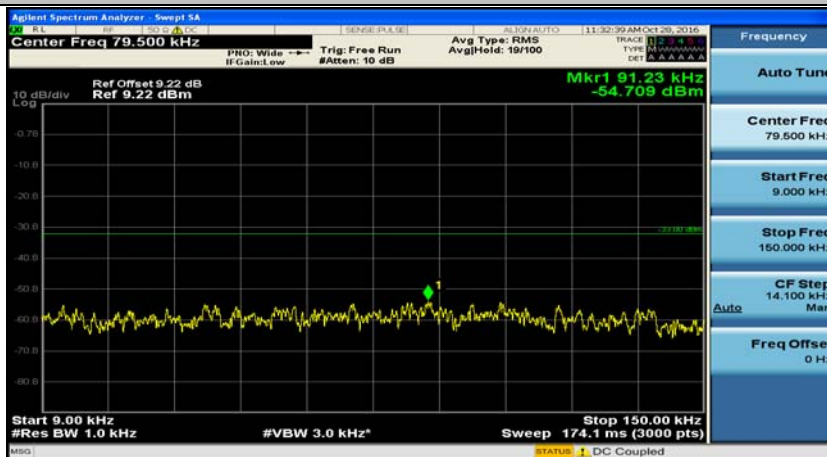

E.5: Conducted Spurious Emission

Channel Bandwidth: 1.4 MHz

(Channel Bandwidth: 1.4 MHz)_LCH_QPSK_1RB#0

(Channel Bandwidth: 1.4 MHz)_MCH_QPSK_1RB#0

(Channel Bandwidth: 1.4 MHz)_HCH_QPSK_1RB#0

(Channel Bandwidth: 1.4 MHz)_LCH_16QAM_1RB#0

(Channel Bandwidth: 1.4 MHz)_MCH_16QAM_1RB#0

(Channel Bandwidth: 1.4 MHz)_HCH_16QAM_1RB#0

Channel Bandwidth: 3 MHz

(Channel Bandwidth: 3 MHz)_LCH_QPSK_1RB#0

(Channel Bandwidth: 3 MHz)_MCH_QPSK_1RB#0

(Channel Bandwidth: 3 MHz)_HCH_QPSK_1RB#0