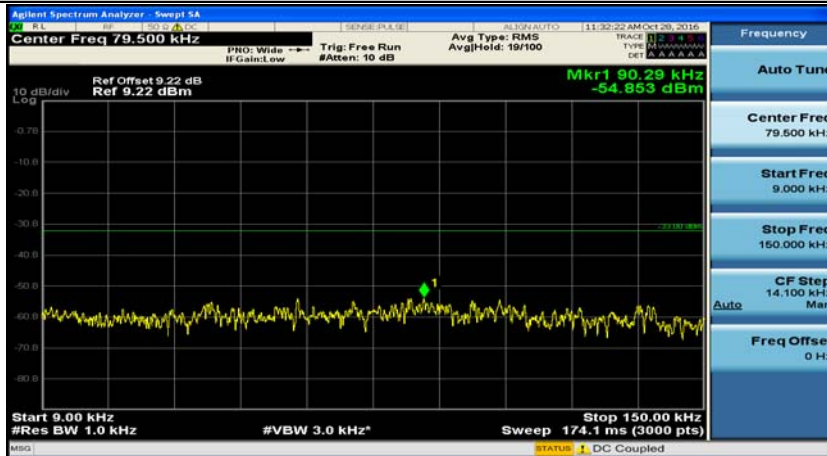

E.5: Conducted Spurious Emission

Channel Bandwidth: 1.4 MHz

(Channel Bandwidth: 1.4 MHz)_LCH_QPSK_1RB#0

(Channel Bandwidth: 1.4 MHz)_MCH_QPSK_1RB#0

(Channel Bandwidth: 1.4 MHz)_HCH_QPSK_1RB#0

(Channel Bandwidth: 1.4 MHz)_LCH_16QAM_1RB#0

(Channel Bandwidth: 1.4 MHz)_MCH_16QAM_1RB#0

(Channel Bandwidth: 1.4 MHz)_HCH_16QAM_1RB#0

Channel Bandwidth: 3 MHz

(Channel Bandwidth: 3 MHz)_LCH_QPSK_1RB#0

(Channel Bandwidth: 3 MHz)_MCH_QPSK_1RB#0

(Channel Bandwidth: 3 MHz)_HCH_QPSK_1RB#0