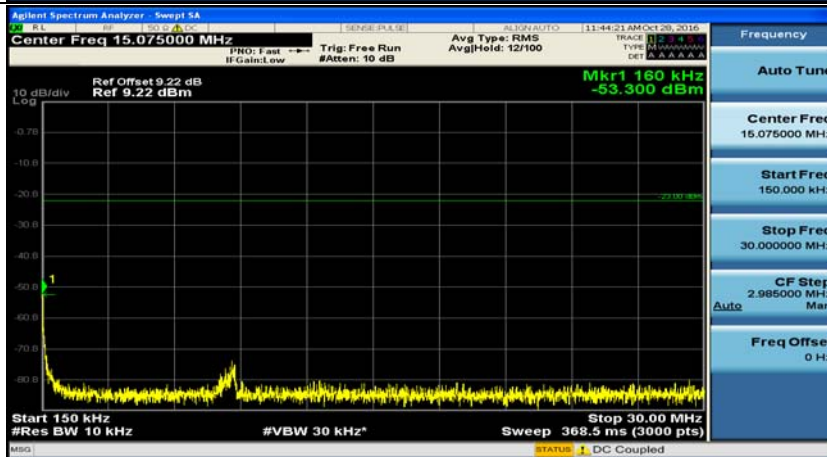

Channel Bandwidth: 10 MHz_LCH_16QAM_1RB#0