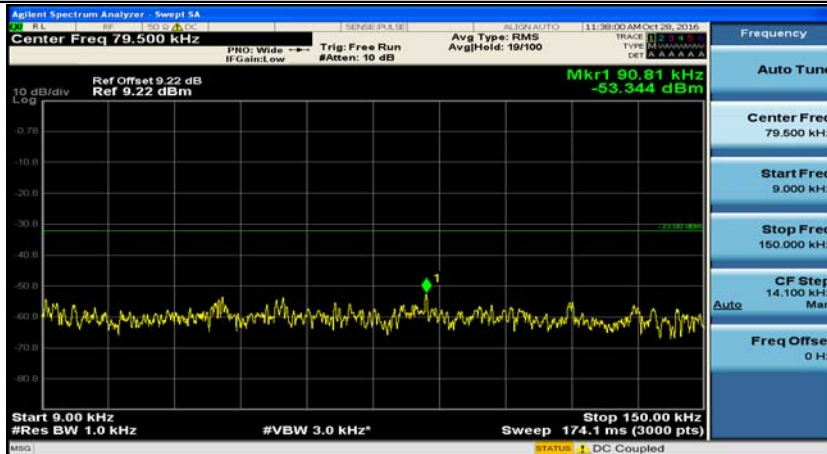

E.5: Conducted Spurious Emission

Channel Bandwidth: 1.4 MHz

(Channel Bandwidth: 1.4 MHz)_LCH_QPSK_1RB#0

(Channel Bandwidth: 1.4 MHz)_MCH_QPSK_1RB#0

(Channel Bandwidth: 1.4 MHz)_HCH_QPSK_1RB#0

(Channel Bandwidth: 1.4 MHz)_LCH_16QAM_1RB#0

(Channel Bandwidth: 1.4 MHz)_MCH_16QAM_1RB#0

(Channel Bandwidth: 1.4 MHz)_HCH_16QAM_1RB#0

Channel Bandwidth: 3 MHz

(Channel Bandwidth: 3 MHz)_LCH_QPSK_1RB#0

(Channel Bandwidth: 3 MHz)_MCH_QPSK_1RB#0

(Channel Bandwidth: 3 MHz)_HCH_QPSK_1RB#0