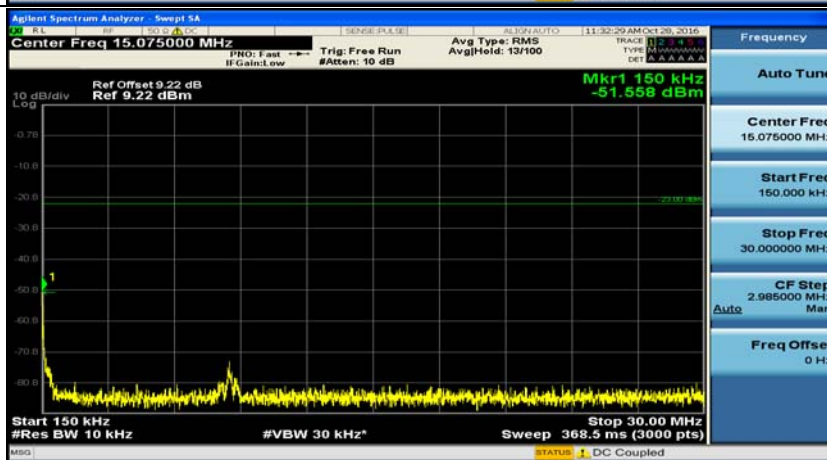

E.5: Conducted Spurious Emission

Channel Bandwidth: 1.4 MHz

(Channel Bandwidth: 1.4 MHz)_LCH_QPSK_1RB#0

(Channel Bandwidth: 1.4 MHz)_MCH_QPSK_1RB#0

(Channel Bandwidth: 1.4 MHz)_HCH_QPSK_1RB#0

(Channel Bandwidth: 1.4 MHz)_LCH_16QAM_1RB#0

(Channel Bandwidth: 1.4 MHz)_MCH_16QAM_1RB#0

(Channel Bandwidth: 1.4 MHz)_HCH_16QAM_1RB#0

Channel Bandwidth: 3 MHz

(Channel Bandwidth: 3 MHz)_LCH_QPSK_1RB#0

(Channel Bandwidth: 3 MHz)_MCH_QPSK_1RB#0

(Channel Bandwidth: 3 MHz)_HCH_QPSK_1RB#0