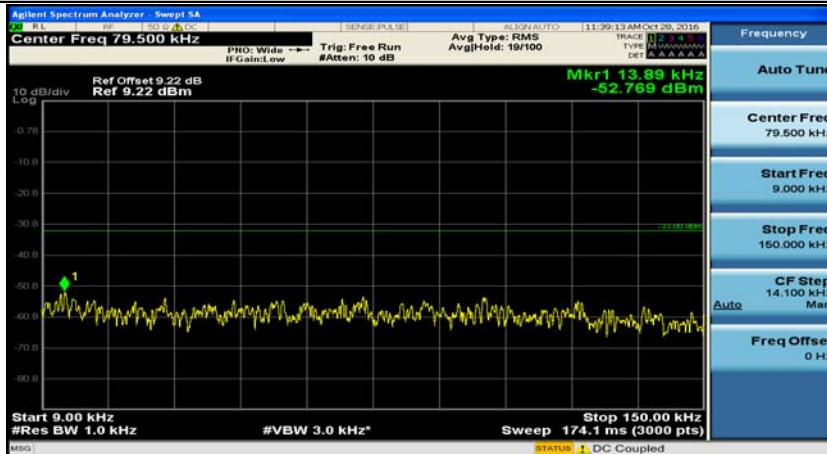

(Channel Bandwidth: 5 MHz)_HCH_QPSK_1RB#0