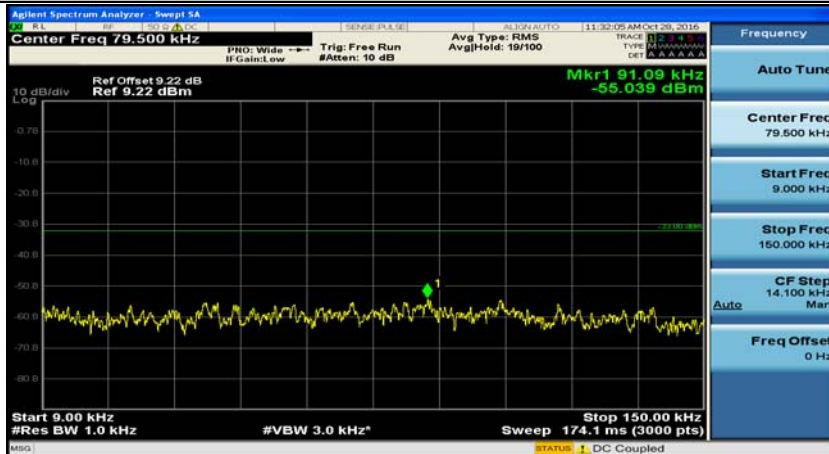

E.5: Conducted Spurious Emission

Channel Bandwidth: 1.4 MHz

(Channel Bandwidth: 1.4 MHz)_LCH_QPSK_1RB#0

(Channel Bandwidth: 1.4 MHz)_MCH_QPSK_1RB#0

(Channel Bandwidth: 1.4 MHz)_HCH_QPSK_1RB#0

(Channel Bandwidth: 1.4 MHz)_LCH_16QAM_1RB#0

(Channel Bandwidth: 1.4 MHz)_MCH_16QAM_1RB#0

(Channel Bandwidth: 1.4 MHz)_HCH_16QAM_1RB#0

Channel Bandwidth: 3 MHz

(Channel Bandwidth: 3 MHz)_LCH_QPSK_1RB#0

(Channel Bandwidth: 3 MHz)_MCH_QPSK_1RB#0

(Channel Bandwidth: 3 MHz)_HCH_QPSK_1RB#0