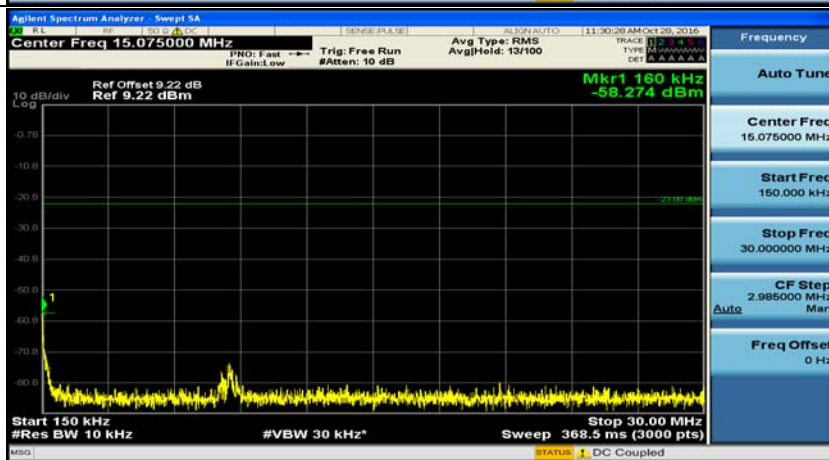

E.5: Conducted Spurious Emission

Channel Bandwidth: 1.4 MHz

(Channel Bandwidth: 1.4 MHz)_LCH_QPSK_1RB#0

(Channel Bandwidth: 1.4 MHz)_MCH_QPSK_1RB#0

(Channel Bandwidth: 1.4 MHz)_HCH_QPSK_1RB#0

(Channel Bandwidth: 1.4 MHz)_LCH_16QAM_1RB#0

(Channel Bandwidth: 1.4 MHz)_MCH_16QAM_1RB#0

(Channel Bandwidth: 1.4 MHz)_HCH_16QAM_1RB#0

Channel Bandwidth: 3 MHz

(Channel Bandwidth: 3 MHz)_LCH_QPSK_1RB#0

(Channel Bandwidth: 3 MHz)_MCH_QPSK_1RB#0

(Channel Bandwidth: 3 MHz)_HCH_QPSK_1RB#0