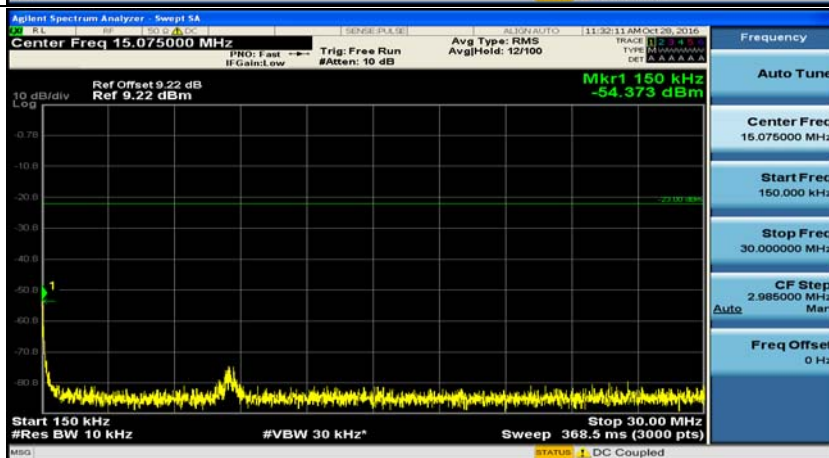

E.5: Conducted Spurious Emission

Channel Bandwidth: 1.4 MHz

(Channel Bandwidth: 1.4 MHz)_LCH_QPSK_1RB#0

(Channel Bandwidth: 1.4 MHz)_MCH_QPSK_1RB#0

(Channel Bandwidth: 1.4 MHz)_HCH_QPSK_1RB#0

(Channel Bandwidth: 1.4 MHz)_LCH_16QAM_1RB#0

(Channel Bandwidth: 1.4 MHz)_MCH_16QAM_1RB#0

(Channel Bandwidth: 1.4 MHz)_HCH_16QAM_1RB#0

Channel Bandwidth: 3 MHz

(Channel Bandwidth: 3 MHz)_LCH_QPSK_1RB#0

(Channel Bandwidth: 3 MHz)_MCH_QPSK_1RB#0

(Channel Bandwidth: 3 MHz)_HCH_QPSK_1RB#0