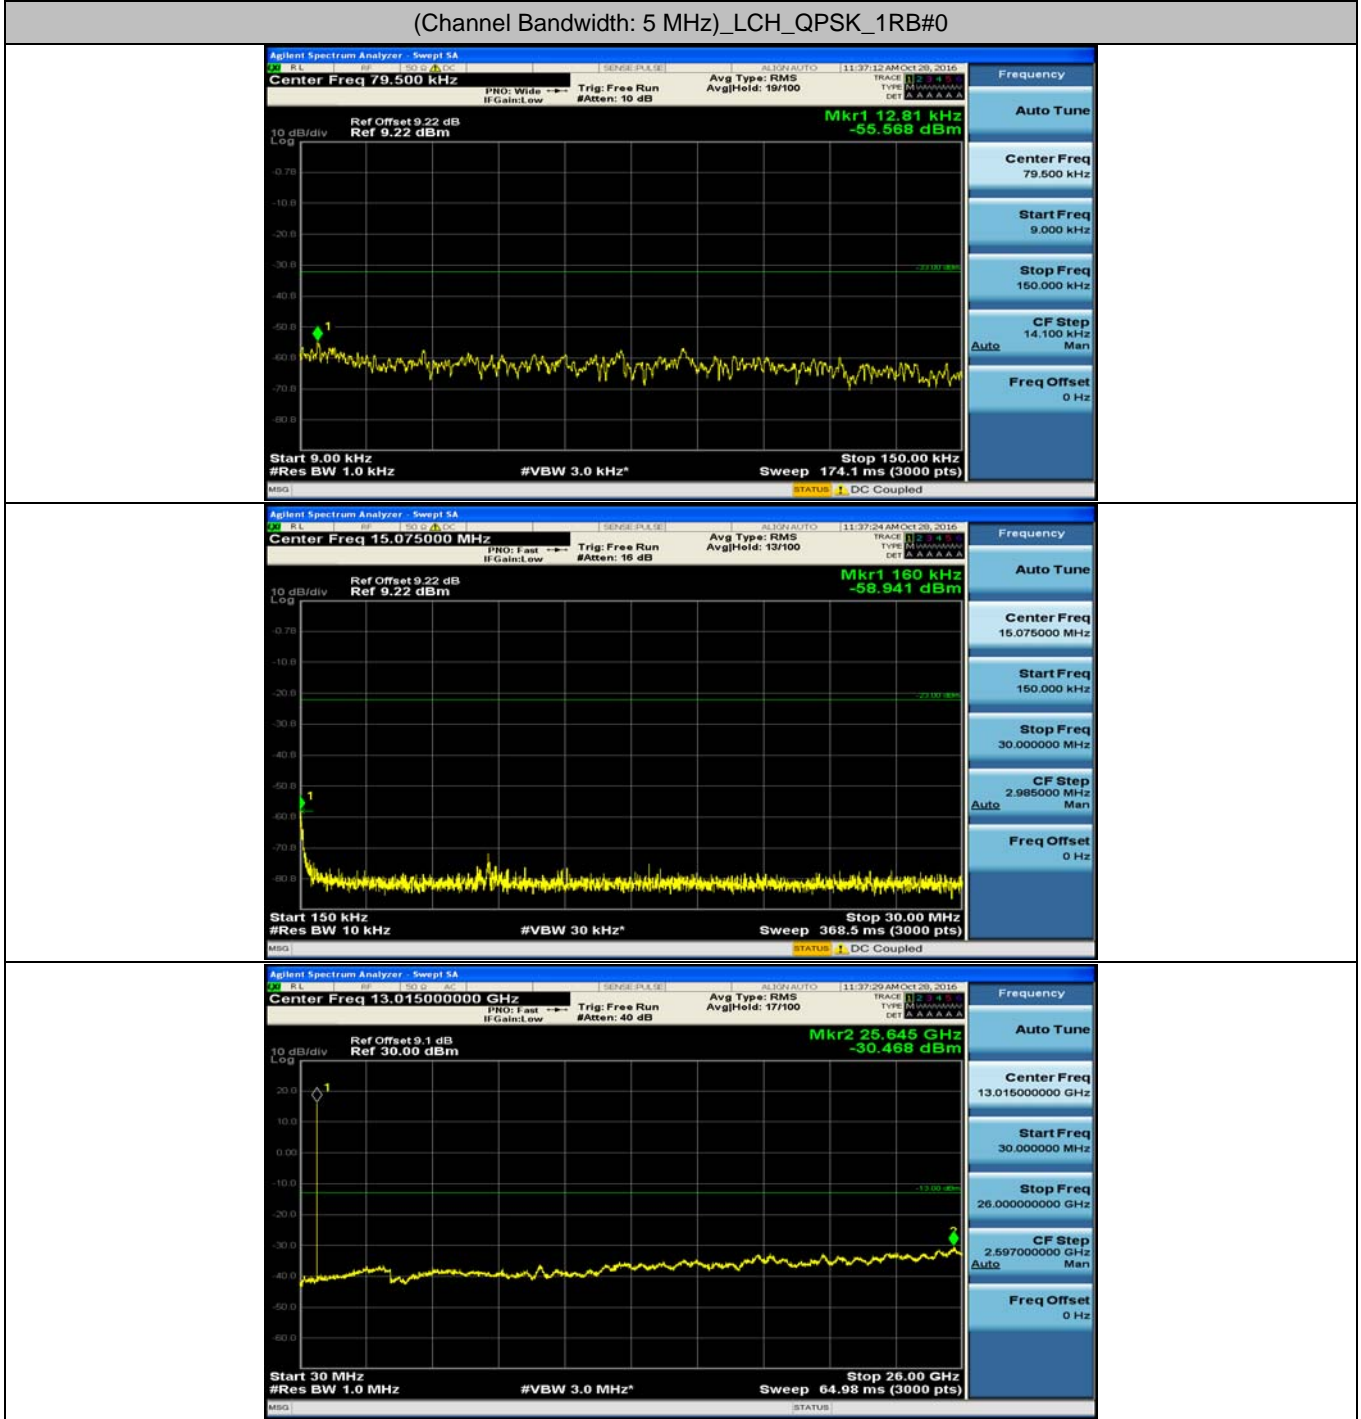

E.5: Conducted Spurious Emission

Channel Bandwidth: 1.4 MHz

(Channel Bandwidth: 1.4 MHz)_LCH_QPSK_1RB#0

(Channel Bandwidth: 1.4 MHz)_MCH_QPSK_1RB#0

(Channel Bandwidth: 1.4 MHz)_HCH_QPSK_1RB#0

(Channel Bandwidth: 1.4 MHz)_LCH_16QAM_1RB#0

(Channel Bandwidth: 3 MHz)_LCH_16QAM_1RB#0

(Channel Bandwidth: 3 MHz)_MCH_16QAM_1RB#0

(Channel Bandwidth: 3 MHz)_HCH_16QAM_1RB#0

Channel Bandwidth: 5 MHz

(Channel Bandwidth: 5 MHz)_LCH_QPSK_1RB#0

(Channel Bandwidth: 5 MHz)_MCH_QPSK_1RB#0

(Channel Bandwidth: 5 MHz)_HCH_QPSK_1RB#0

(Channel Bandwidth: 5 MHz)_LCH_16QAM_1RB#0

(Channel Bandwidth: 5 MHz)_MCH_16QAM_1RB#0

(Channel Bandwidth: 5 MHz)_HCH_16QAM_1RB#0

Channel Bandwidth: 10 MHz

Channel Bandwidth: 10 MHz_MCH_QPSK_1RB#0