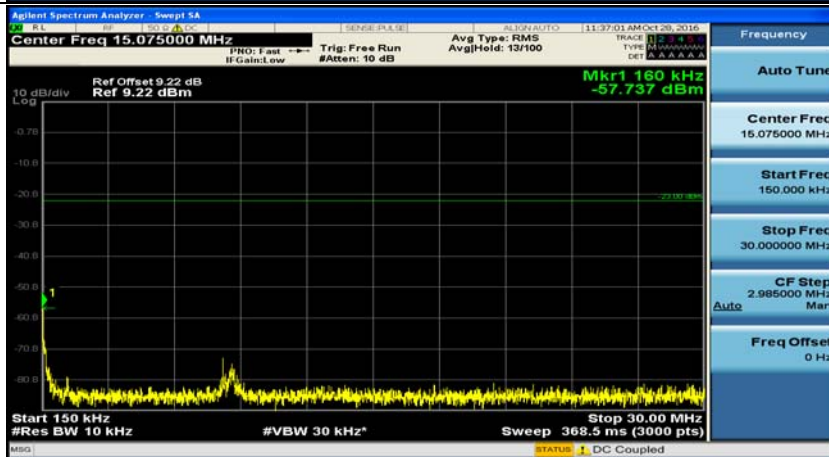

(Channel Bandwidth: 3 MHz)_HCH_16QAM_1RB#0