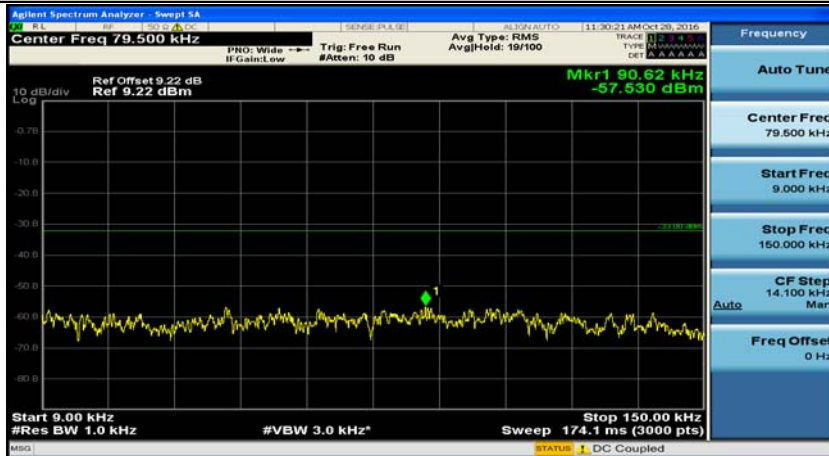

E.5: Conducted Spurious Emission

Channel Bandwidth: 1.4 MHz

(Channel Bandwidth: 1.4 MHz)_LCH_QPSK_1RB#0

(Channel Bandwidth: 1.4 MHz)_MCH_QPSK_1RB#0

(Channel Bandwidth: 1.4 MHz)_HCH_QPSK_1RB#0

(Channel Bandwidth: 1.4 MHz)_LCH_16QAM_1RB#0

(Channel Bandwidth: 1.4 MHz)_MCH_16QAM_1RB#0

(Channel Bandwidth: 1.4 MHz)_HCH_16QAM_1RB#0

Channel Bandwidth: 3 MHz

(Channel Bandwidth: 3 MHz)_LCH_QPSK_1RB#0

(Channel Bandwidth: 3 MHz)_MCH_QPSK_1RB#0

(Channel Bandwidth: 3 MHz)_HCH_QPSK_1RB#0