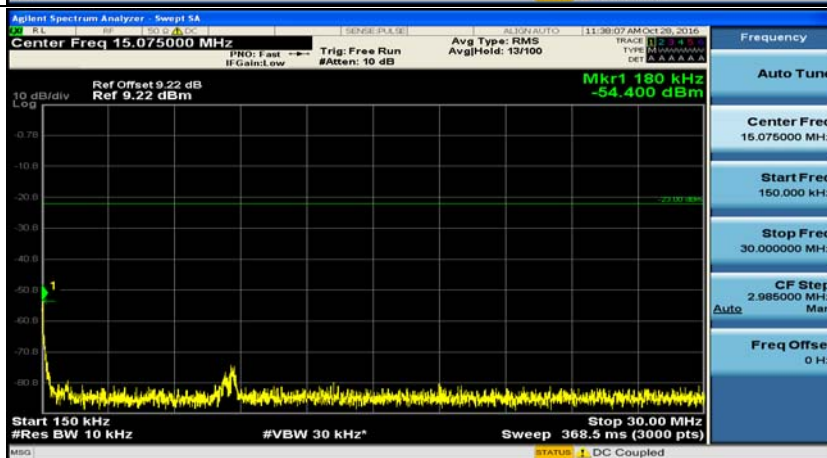

E.5: Conducted Spurious Emission

Channel Bandwidth: 1.4 MHz

(Channel Bandwidth: 1.4 MHz)_LCH_QPSK_1RB#0

(Channel Bandwidth: 1.4 MHz)_MCH_QPSK_1RB#0

(Channel Bandwidth: 1.4 MHz)_HCH_QPSK_1RB#0

(Channel Bandwidth: 1.4 MHz)_LCH_16QAM_1RB#0

(Channel Bandwidth: 1.4 MHz)_MCH_16QAM_1RB#0

(Channel Bandwidth: 1.4 MHz)_HCH_16QAM_1RB#0

Channel Bandwidth: 3 MHz

(Channel Bandwidth: 3 MHz)_LCH_QPSK_1RB#0

(Channel Bandwidth: 3 MHz)_MCH_QPSK_1RB#0

(Channel Bandwidth: 3 MHz)_HCH_QPSK_1RB#0