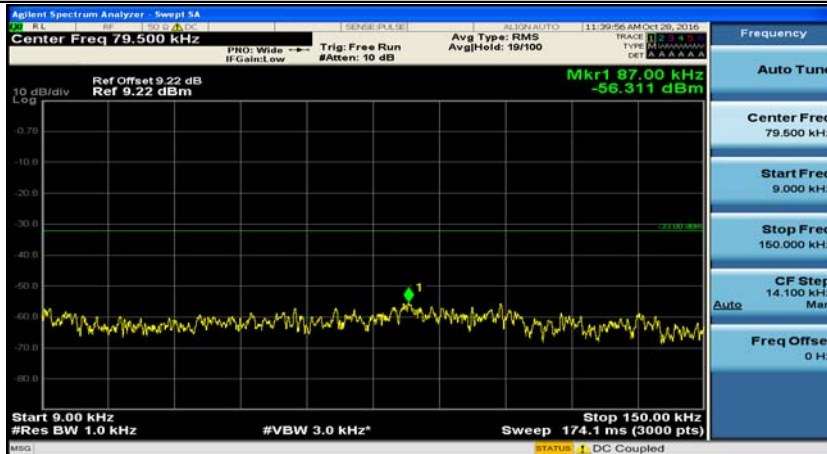

E.5: Conducted Spurious Emission

Channel Bandwidth: 1.4 MHz

(Channel Bandwidth: 1.4 MHz)_LCH_QPSK_1RB#0

(Channel Bandwidth: 1.4 MHz)_MCH_QPSK_1RB#0

(Channel Bandwidth: 1.4 MHz)_HCH_QPSK_1RB#0

(Channel Bandwidth: 1.4 MHz)_LCH_16QAM_1RB#0

(Channel Bandwidth: 1.4 MHz)_MCH_16QAM_1RB#0

(Channel Bandwidth: 1.4 MHz)_HCH_16QAM_1RB#0

Channel Bandwidth: 3 MHz

(Channel Bandwidth: 3 MHz)_LCH_QPSK_1RB#0

(Channel Bandwidth: 3 MHz)_MCH_QPSK_1RB#0

(Channel Bandwidth: 3 MHz)_HCH_QPSK_1RB#0

(Channel Bandwidth: 3 MHz)_LCH_16QAM_1RB#0

(Channel Bandwidth: 3 MHz)_MCH_16QAM_1RB#0

(Channel Bandwidth: 3 MHz)_HCH_16QAM_1RB#0

Channel Bandwidth: 5 MHz

(Channel Bandwidth: 5 MHz)_LCH_QPSK_1RB#0

(Channel Bandwidth: 5 MHz)_MCH_QPSK_1RB#0