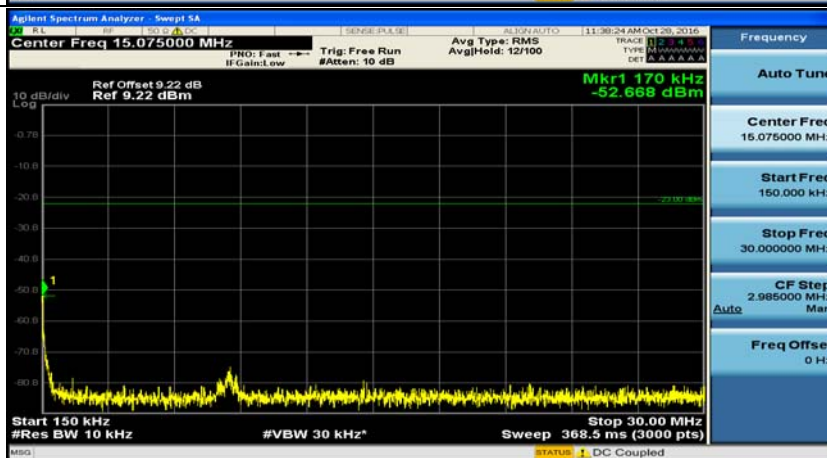

E.5: Conducted Spurious Emission

Channel Bandwidth: 1.4 MHz

(Channel Bandwidth: 1.4 MHz)_LCH_QPSK_1RB#0

(Channel Bandwidth: 1.4 MHz)_MCH_QPSK_1RB#0

(Channel Bandwidth: 1.4 MHz)_HCH_QPSK_1RB#0

(Channel Bandwidth: 1.4 MHz)_LCH_16QAM_1RB#0

(Channel Bandwidth: 1.4 MHz)_MCH_16QAM_1RB#0

(Channel Bandwidth: 1.4 MHz)_HCH_16QAM_1RB#0

Channel Bandwidth: 3 MHz

(Channel Bandwidth: 3 MHz)_LCH_QPSK_1RB#0

(Channel Bandwidth: 3 MHz)_MCH_QPSK_1RB#0

(Channel Bandwidth: 3 MHz)_HCH_QPSK_1RB#0