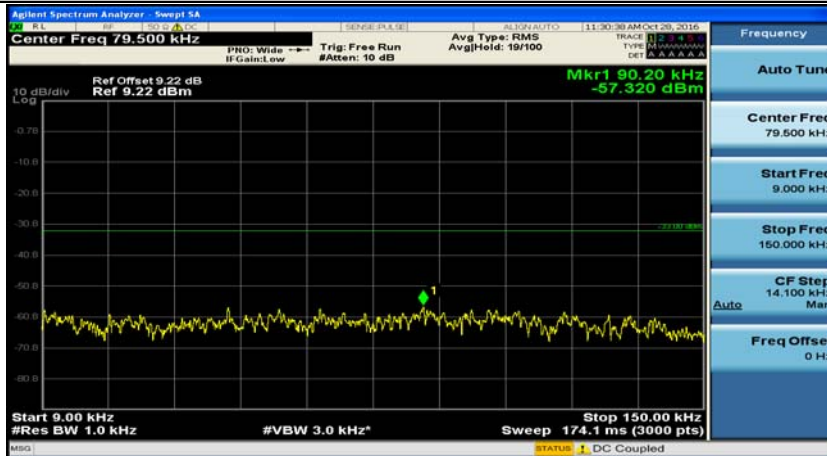

E.5: Conducted Spurious Emission

Channel Bandwidth: 1.4 MHz

(Channel Bandwidth: 1.4 MHz)_LCH_QPSK_1RB#0

(Channel Bandwidth: 1.4 MHz)_MCH_QPSK_1RB#0

(Channel Bandwidth: 1.4 MHz)_HCH_QPSK_1RB#0

(Channel Bandwidth: 1.4 MHz)_LCH_16QAM_1RB#0

(Channel Bandwidth: 1.4 MHz)_MCH_16QAM_1RB#0

(Channel Bandwidth: 1.4 MHz)_HCH_16QAM_1RB#0

Channel Bandwidth: 3 MHz

(Channel Bandwidth: 3 MHz)_LCH_QPSK_1RB#0

(Channel Bandwidth: 3 MHz)_MCH_QPSK_1RB#0

(Channel Bandwidth: 3 MHz)_HCH_QPSK_1RB#0