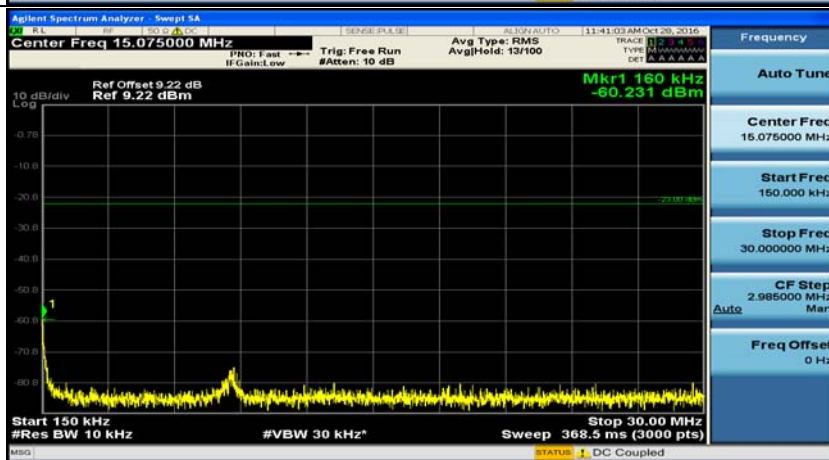

(Channel Bandwidth: 5 MHz)_LCH_16QAM_1RB#0