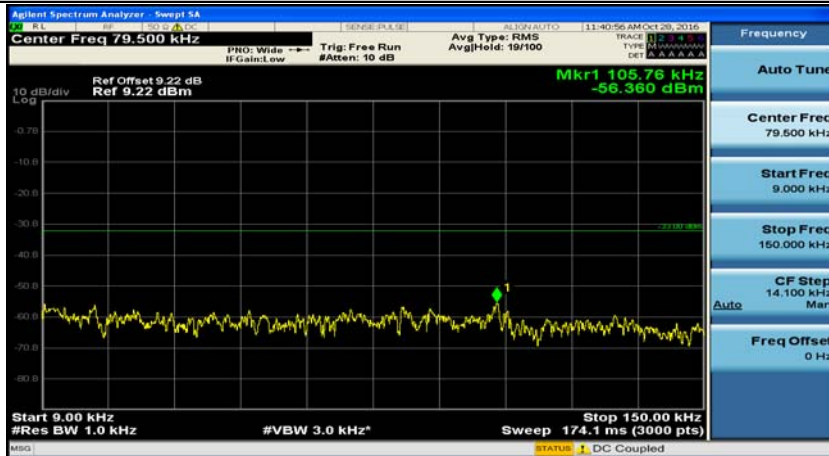

(Channel Bandwidth: 5 MHz)_LCH_16QAM_1RB#0