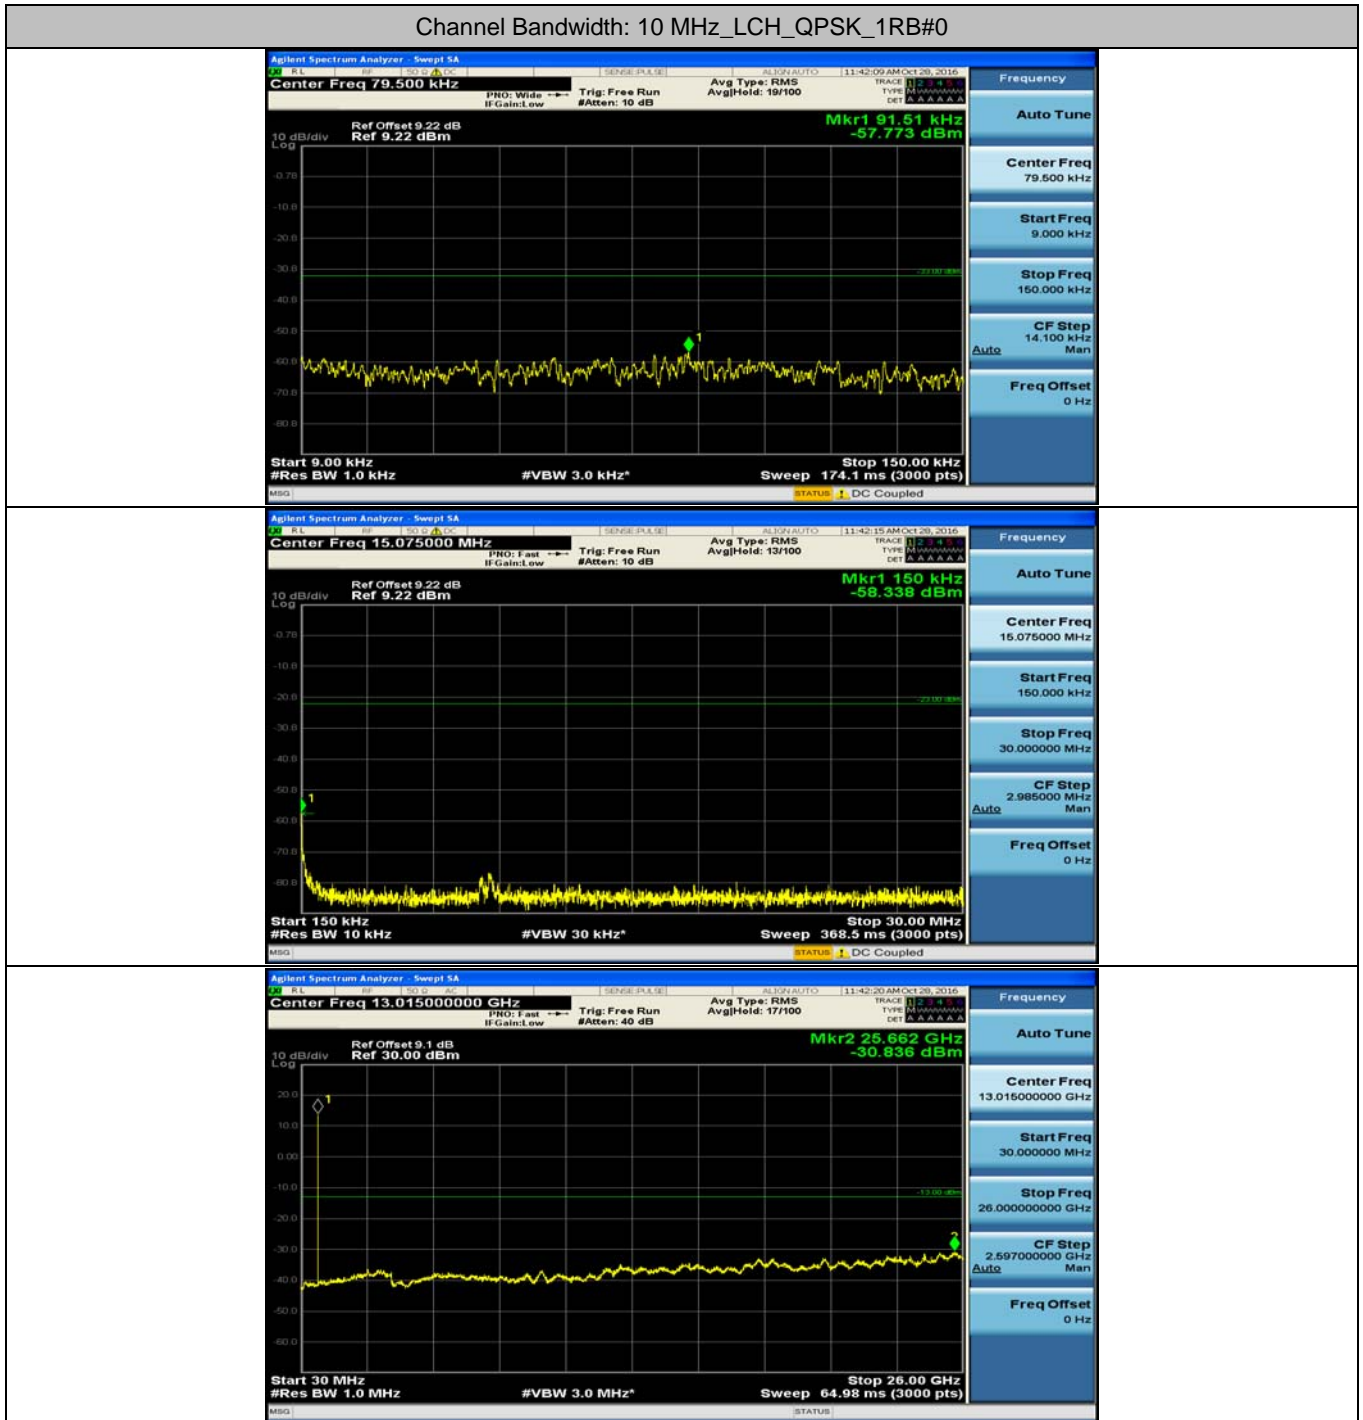

E.5: Conducted Spurious Emission

Channel Bandwidth: 1.4 MHz

(Channel Bandwidth: 1.4 MHz)_LCH_QPSK_1RB#0

(Channel Bandwidth: 1.4 MHz)_MCH_QPSK_1RB#0

(Channel Bandwidth: 1.4 MHz)_HCH_QPSK_1RB#0

(Channel Bandwidth: 1.4 MHz)_LCH_16QAM_1RB#0

(Channel Bandwidth: 5 MHz)_HCH_QPSK_1RB#0

(Channel Bandwidth: 5 MHz)_LCH_16QAM_1RB#0

(Channel Bandwidth: 5 MHz)_MCH_16QAM_1RB#0

(Channel Bandwidth: 5 MHz)_HCH_16QAM_1RB#0

Channel Bandwidth: 10 MHz

Channel Bandwidth: 10 MHz_MCH_QPSK_1RB#0