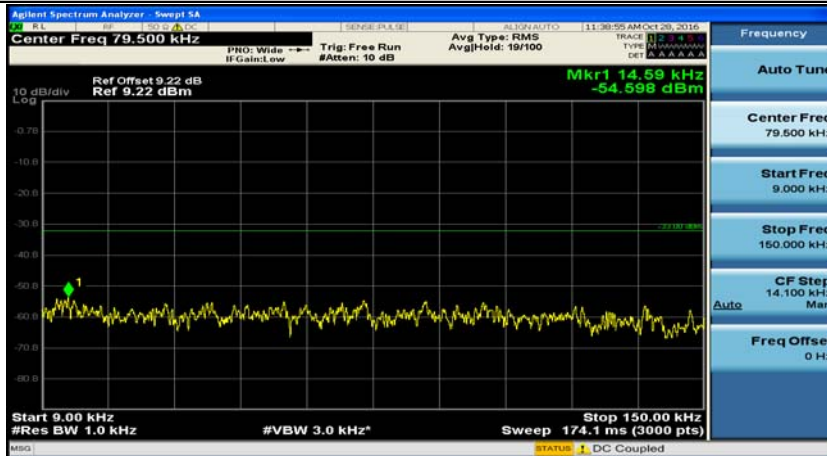

(Channel Bandwidth: 3 MHz)_LCH_16QAM_1RB#0

(Channel Bandwidth: 3 MHz)_MCH_16QAM_1RB#0

(Channel Bandwidth: 3 MHz)_HCH_16QAM_1RB#0

Channel Bandwidth: 5 MHz

(Channel Bandwidth: 5 MHz)_LCH_QPSK_1RB#0

(Channel Bandwidth: 5 MHz)_MCH_QPSK_1RB#0