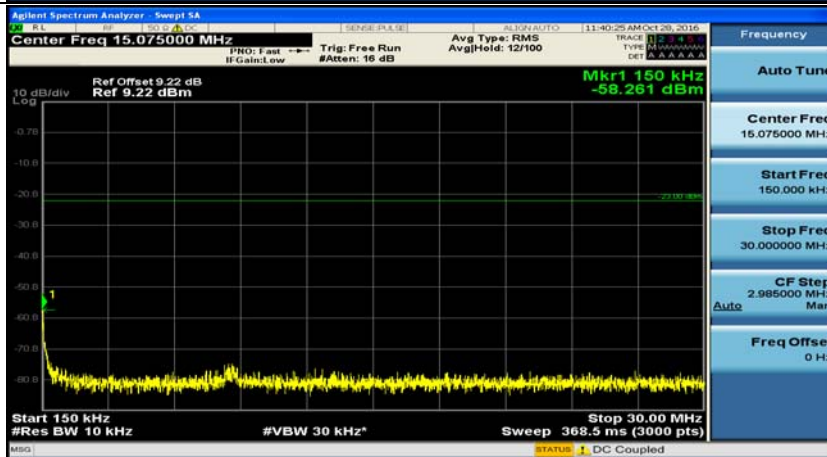

(Channel Bandwidth: 3 MHz)_MCH_16QAM_1RB#0