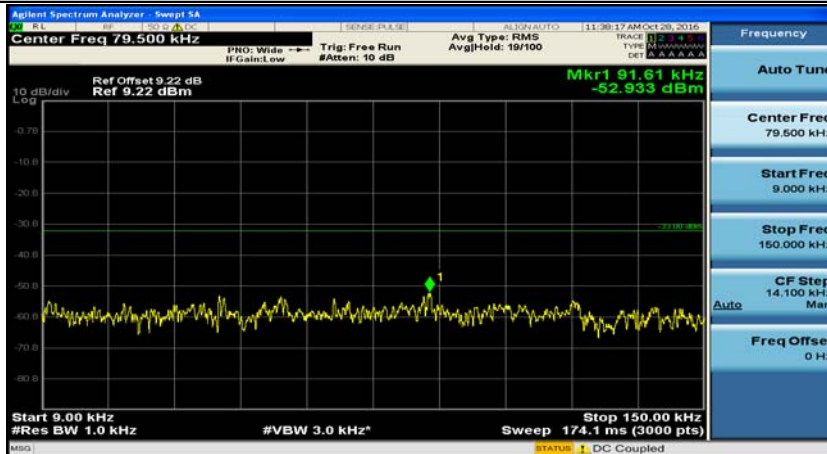

E.5: Conducted Spurious Emission

Channel Bandwidth: 1.4 MHz

(Channel Bandwidth: 1.4 MHz)_LCH_QPSK_1RB#0

(Channel Bandwidth: 1.4 MHz)_MCH_QPSK_1RB#0

(Channel Bandwidth: 1.4 MHz)_HCH_QPSK_1RB#0

(Channel Bandwidth: 1.4 MHz)_LCH_16QAM_1RB#0

(Channel Bandwidth: 1.4 MHz)_MCH_16QAM_1RB#0

(Channel Bandwidth: 1.4 MHz)_HCH_16QAM_1RB#0

Channel Bandwidth: 3 MHz

(Channel Bandwidth: 3 MHz)_LCH_QPSK_1RB#0

(Channel Bandwidth: 3 MHz)_MCH_QPSK_1RB#0

(Channel Bandwidth: 3 MHz)_HCH_QPSK_1RB#0