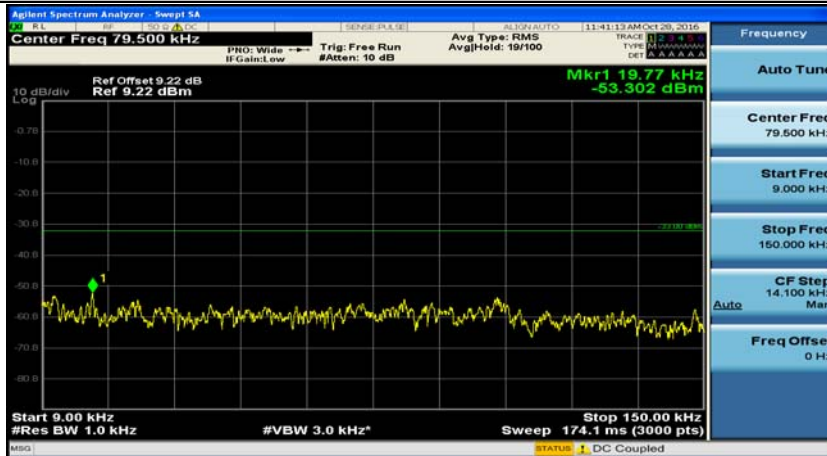

(Channel Bandwidth: 5 MHz)_MCH_16QAM_1RB#0