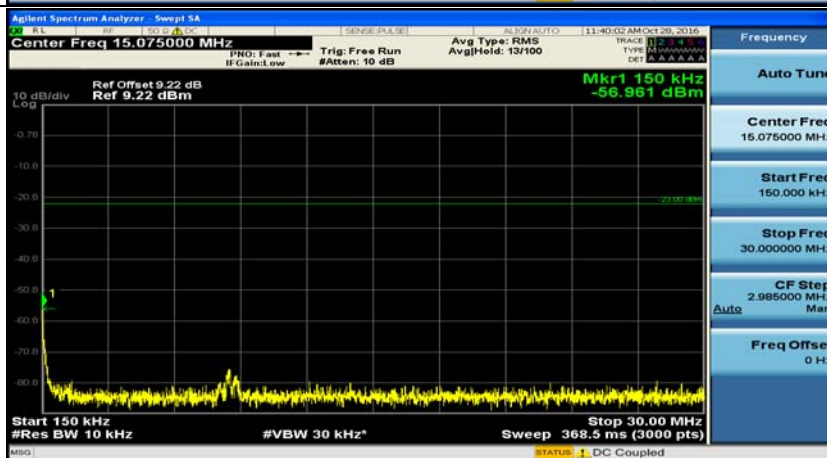

(Channel Bandwidth: 3 MHz)_LCH_16QAM_1RB#0