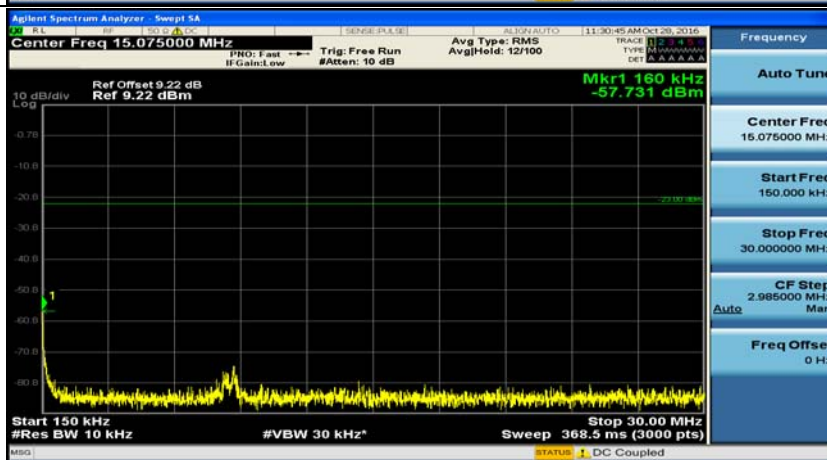

E.5: Conducted Spurious Emission

Channel Bandwidth: 1.4 MHz

(Channel Bandwidth: 1.4 MHz)_LCH_QPSK_1RB#0

(Channel Bandwidth: 1.4 MHz)_MCH_QPSK_1RB#0

(Channel Bandwidth: 1.4 MHz)_HCH_QPSK_1RB#0

(Channel Bandwidth: 1.4 MHz)_LCH_16QAM_1RB#0

(Channel Bandwidth: 1.4 MHz)_MCH_16QAM_1RB#0

(Channel Bandwidth: 1.4 MHz)_HCH_16QAM_1RB#0

Channel Bandwidth: 3 MHz

(Channel Bandwidth: 3 MHz)_LCH_QPSK_1RB#0

(Channel Bandwidth: 3 MHz)_MCH_QPSK_1RB#0

(Channel Bandwidth: 3 MHz)_HCH_QPSK_1RB#0