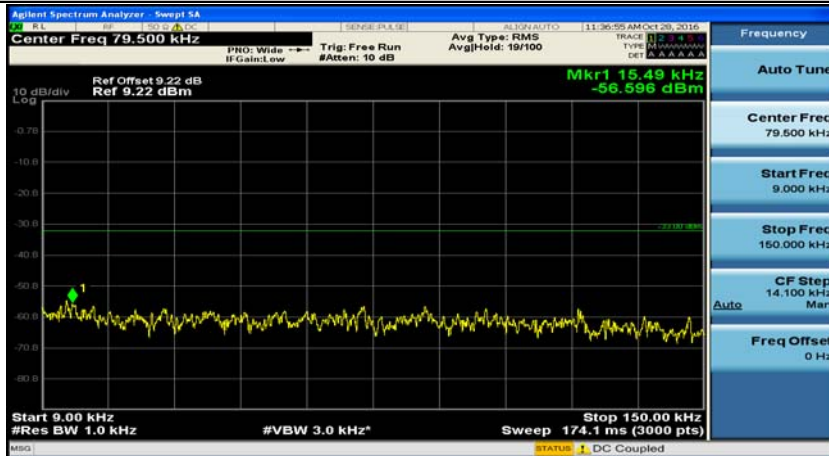

(Channel Bandwidth: 3 MHz)_HCH_16QAM_1RB#0