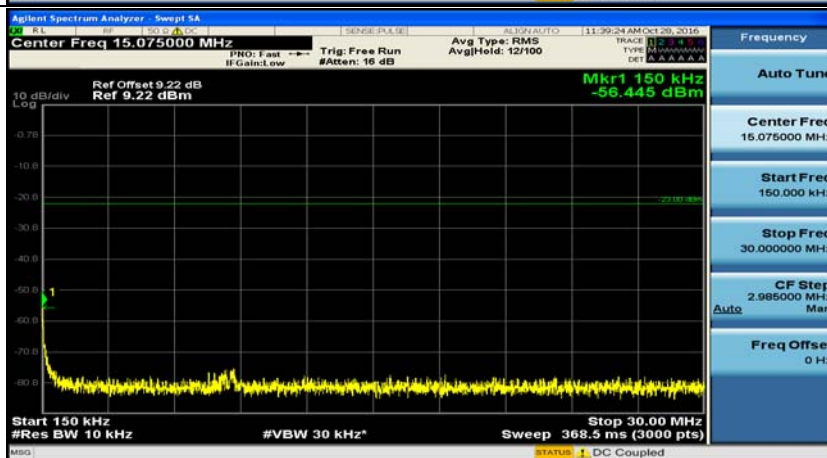

(Channel Bandwidth: 5 MHz)_HCH_QPSK_1RB#0