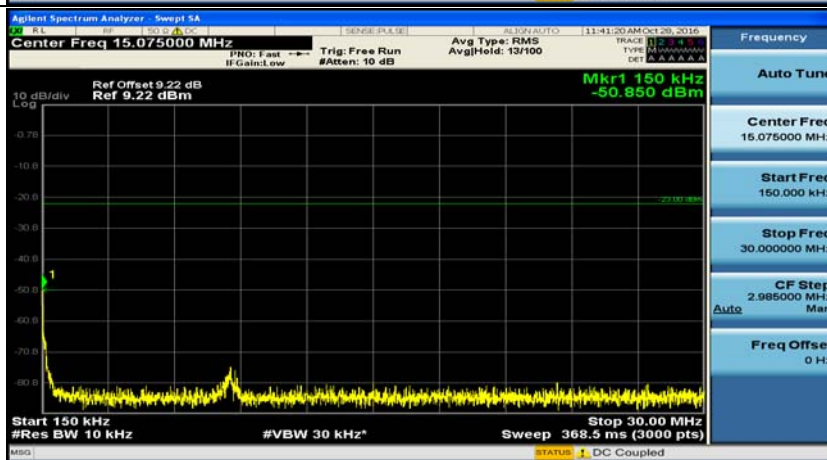

(Channel Bandwidth: 5 MHz)_MCH_16QAM_1RB#0