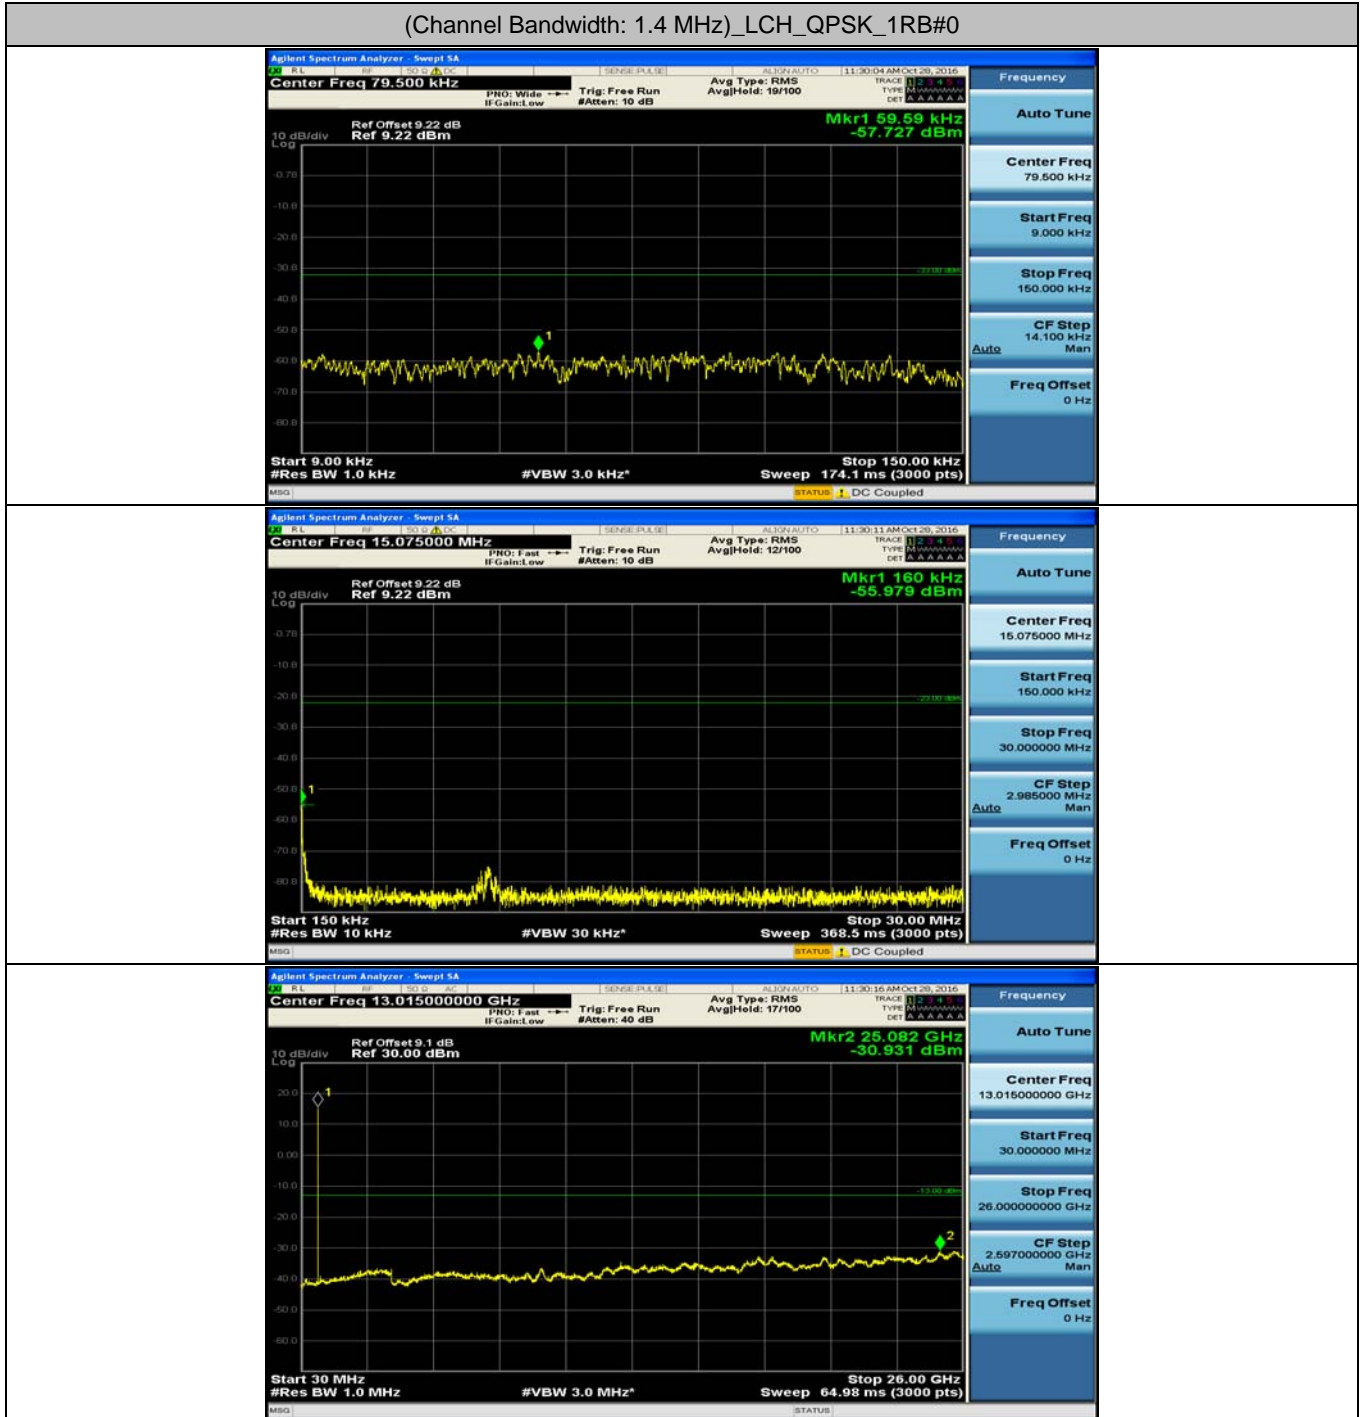

E.5: Conducted Spurious Emission

Channel Bandwidth: 1.4 MHz

(Channel Bandwidth: 1.4 MHz)_LCH_QPSK_1RB#0

(Channel Bandwidth: 1.4 MHz)_MCH_QPSK_1RB#0

(Channel Bandwidth: 1.4 MHz)_HCH_QPSK_1RB#0

(Channel Bandwidth: 1.4 MHz)_LCH_16QAM_1RB#0

(Channel Bandwidth: 1.4 MHz)_MCH_16QAM_1RB#0

(Channel Bandwidth: 1.4 MHz)_HCH_16QAM_1RB#0

Channel Bandwidth: 3 MHz

(Channel Bandwidth: 3 MHz)_LCH_QPSK_1RB#0

(Channel Bandwidth: 3 MHz)_MCH_QPSK_1RB#0

(Channel Bandwidth: 3 MHz)_HCH_QPSK_1RB#0

(Channel Bandwidth: 3 MHz)_LCH_16QAM_1RB#0

(Channel Bandwidth: 3 MHz)_MCH_16QAM_1RB#0

(Channel Bandwidth: 3 MHz)_HCH_16QAM_1RB#0

Channel Bandwidth: 5 MHz

(Channel Bandwidth: 5 MHz)_LCH_QPSK_1RB#0

(Channel Bandwidth: 5 MHz)_MCH_QPSK_1RB#0