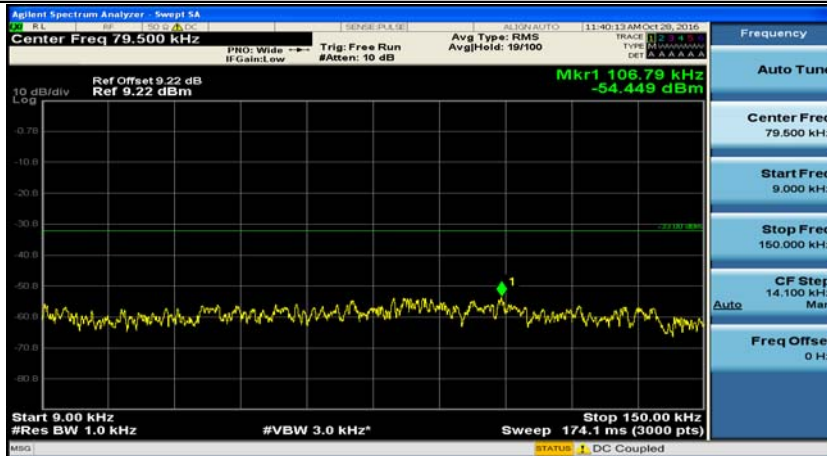

(Channel Bandwidth: 3 MHz)_MCH_16QAM_1RB#0