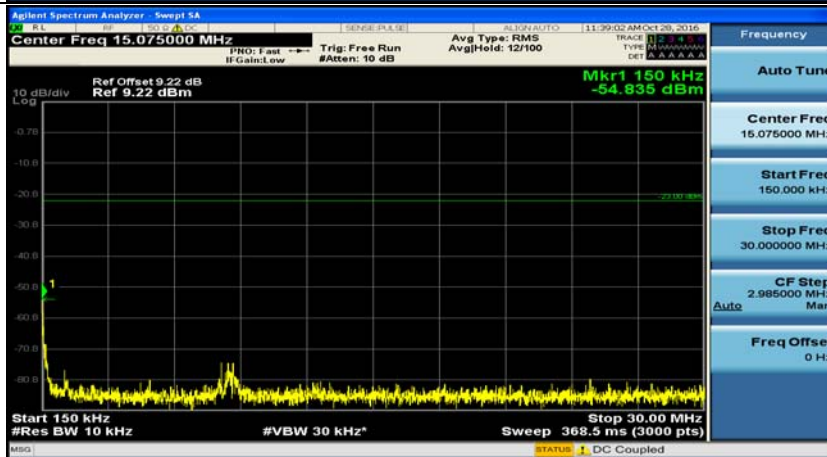

(Channel Bandwidth: 3 MHz)_LCH_16QAM_1RB#0

(Channel Bandwidth: 3 MHz)_MCH_16QAM_1RB#0

(Channel Bandwidth: 3 MHz)_HCH_16QAM_1RB#0

Channel Bandwidth: 5 MHz

(Channel Bandwidth: 5 MHz)_LCH_QPSK_1RB#0

(Channel Bandwidth: 5 MHz)_MCH_QPSK_1RB#0