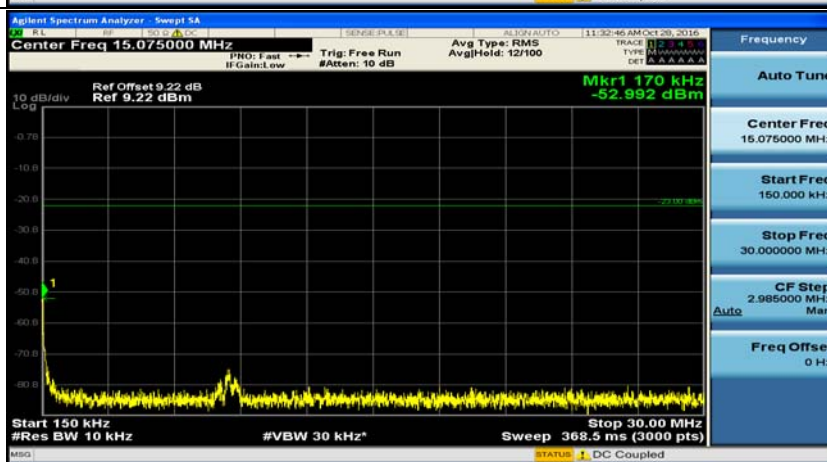

E.5: Conducted Spurious Emission

Channel Bandwidth: 1.4 MHz

(Channel Bandwidth: 1.4 MHz)_LCH_QPSK_1RB#0

(Channel Bandwidth: 1.4 MHz)_MCH_QPSK_1RB#0

(Channel Bandwidth: 1.4 MHz)_HCH_QPSK_1RB#0

(Channel Bandwidth: 1.4 MHz)_LCH_16QAM_1RB#0

(Channel Bandwidth: 1.4 MHz)_MCH_16QAM_1RB#0

(Channel Bandwidth: 1.4 MHz)_HCH_16QAM_1RB#0

Channel Bandwidth: 3 MHz

(Channel Bandwidth: 3 MHz)_LCH_QPSK_1RB#0

(Channel Bandwidth: 3 MHz)_MCH_QPSK_1RB#0

(Channel Bandwidth: 3 MHz)_HCH_QPSK_1RB#0