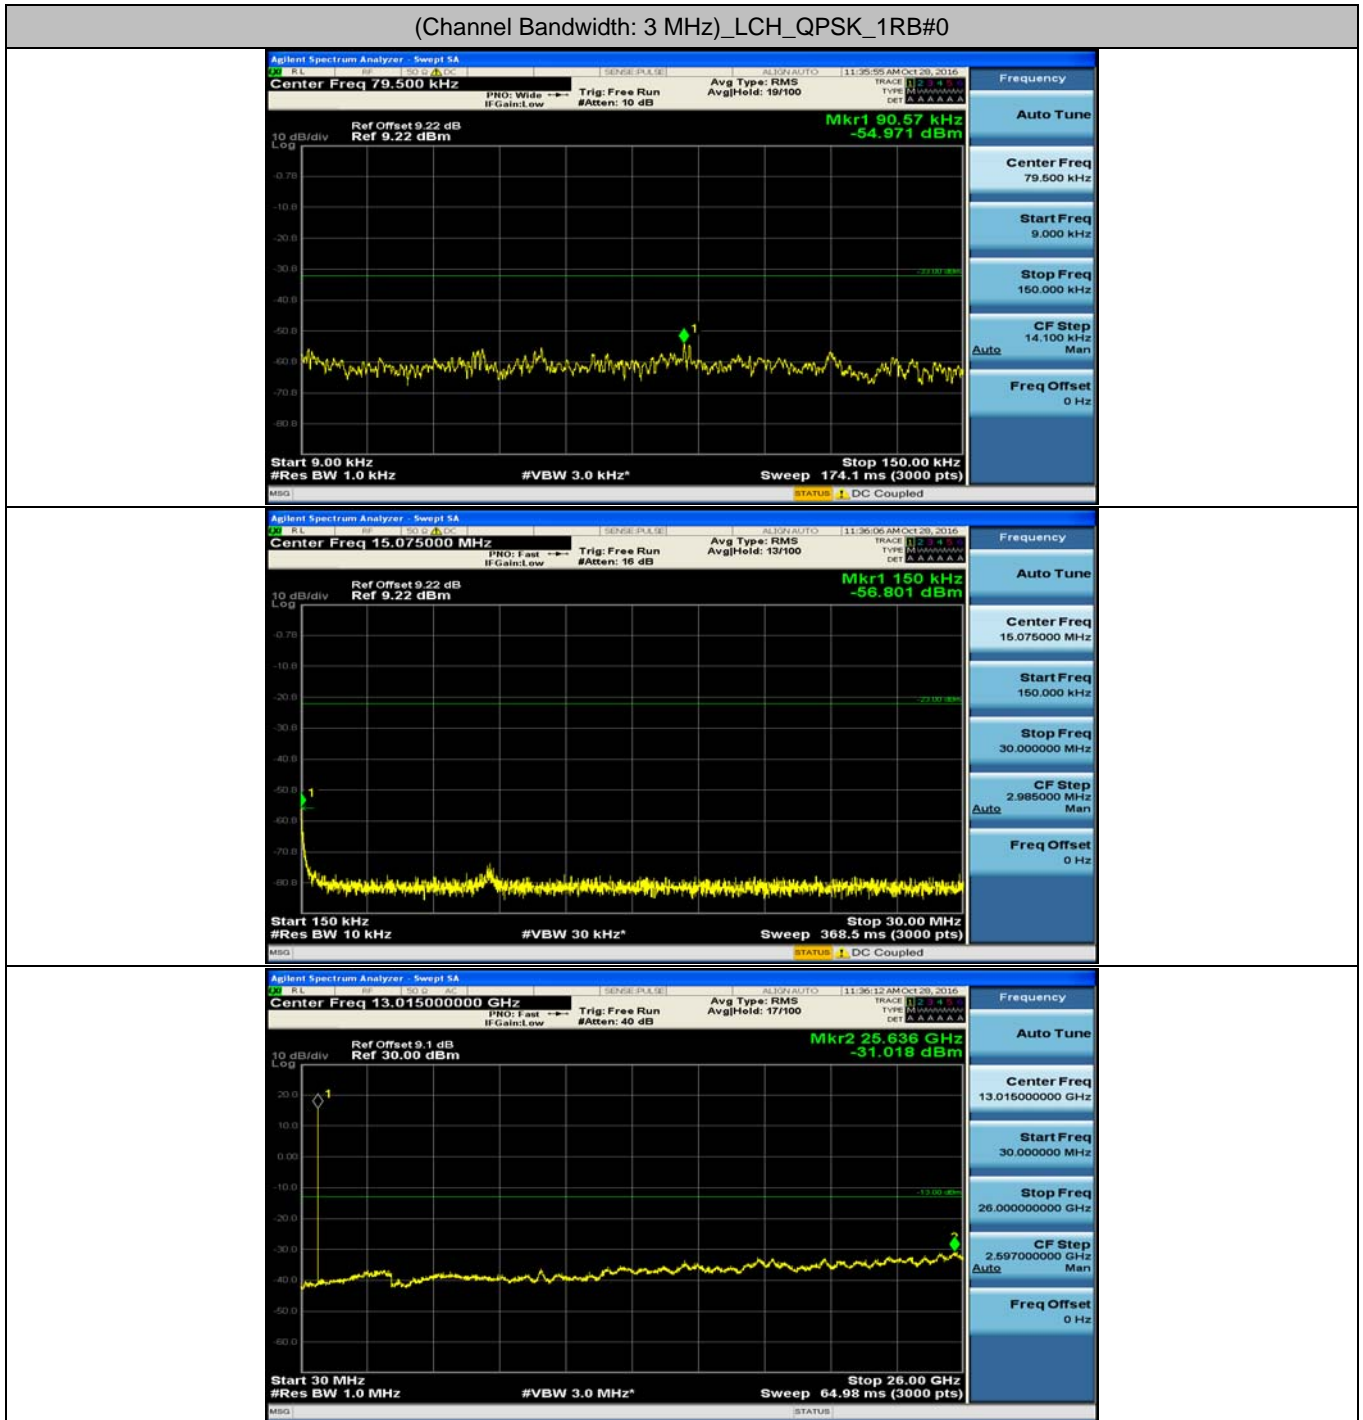

E.5: Conducted Spurious Emission

Channel Bandwidth: 1.4 MHz

(Channel Bandwidth: 1.4 MHz)_LCH_QPSK_1RB#0

(Channel Bandwidth: 1.4 MHz)_MCH_QPSK_1RB#0

(Channel Bandwidth: 1.4 MHz)_HCH_QPSK_1RB#0

(Channel Bandwidth: 1.4 MHz)_LCH_16QAM_1RB#0

(Channel Bandwidth: 1.4 MHz)_MCH_16QAM_1RB#0

(Channel Bandwidth: 1.4 MHz)_HCH_16QAM_1RB#0

Channel Bandwidth: 3 MHz

(Channel Bandwidth: 3 MHz)_LCH_QPSK_1RB#0

(Channel Bandwidth: 3 MHz)_MCH_QPSK_1RB#0

(Channel Bandwidth: 3 MHz)_HCH_QPSK_1RB#0

(Channel Bandwidth: 3 MHz)_LCH_16QAM_1RB#0

(Channel Bandwidth: 3 MHz)_MCH_16QAM_1RB#0

(Channel Bandwidth: 3 MHz)_HCH_16QAM_1RB#0

Channel Bandwidth: 5 MHz

(Channel Bandwidth: 5 MHz)_LCH_QPSK_1RB#0

(Channel Bandwidth: 5 MHz)_MCH_QPSK_1RB#0