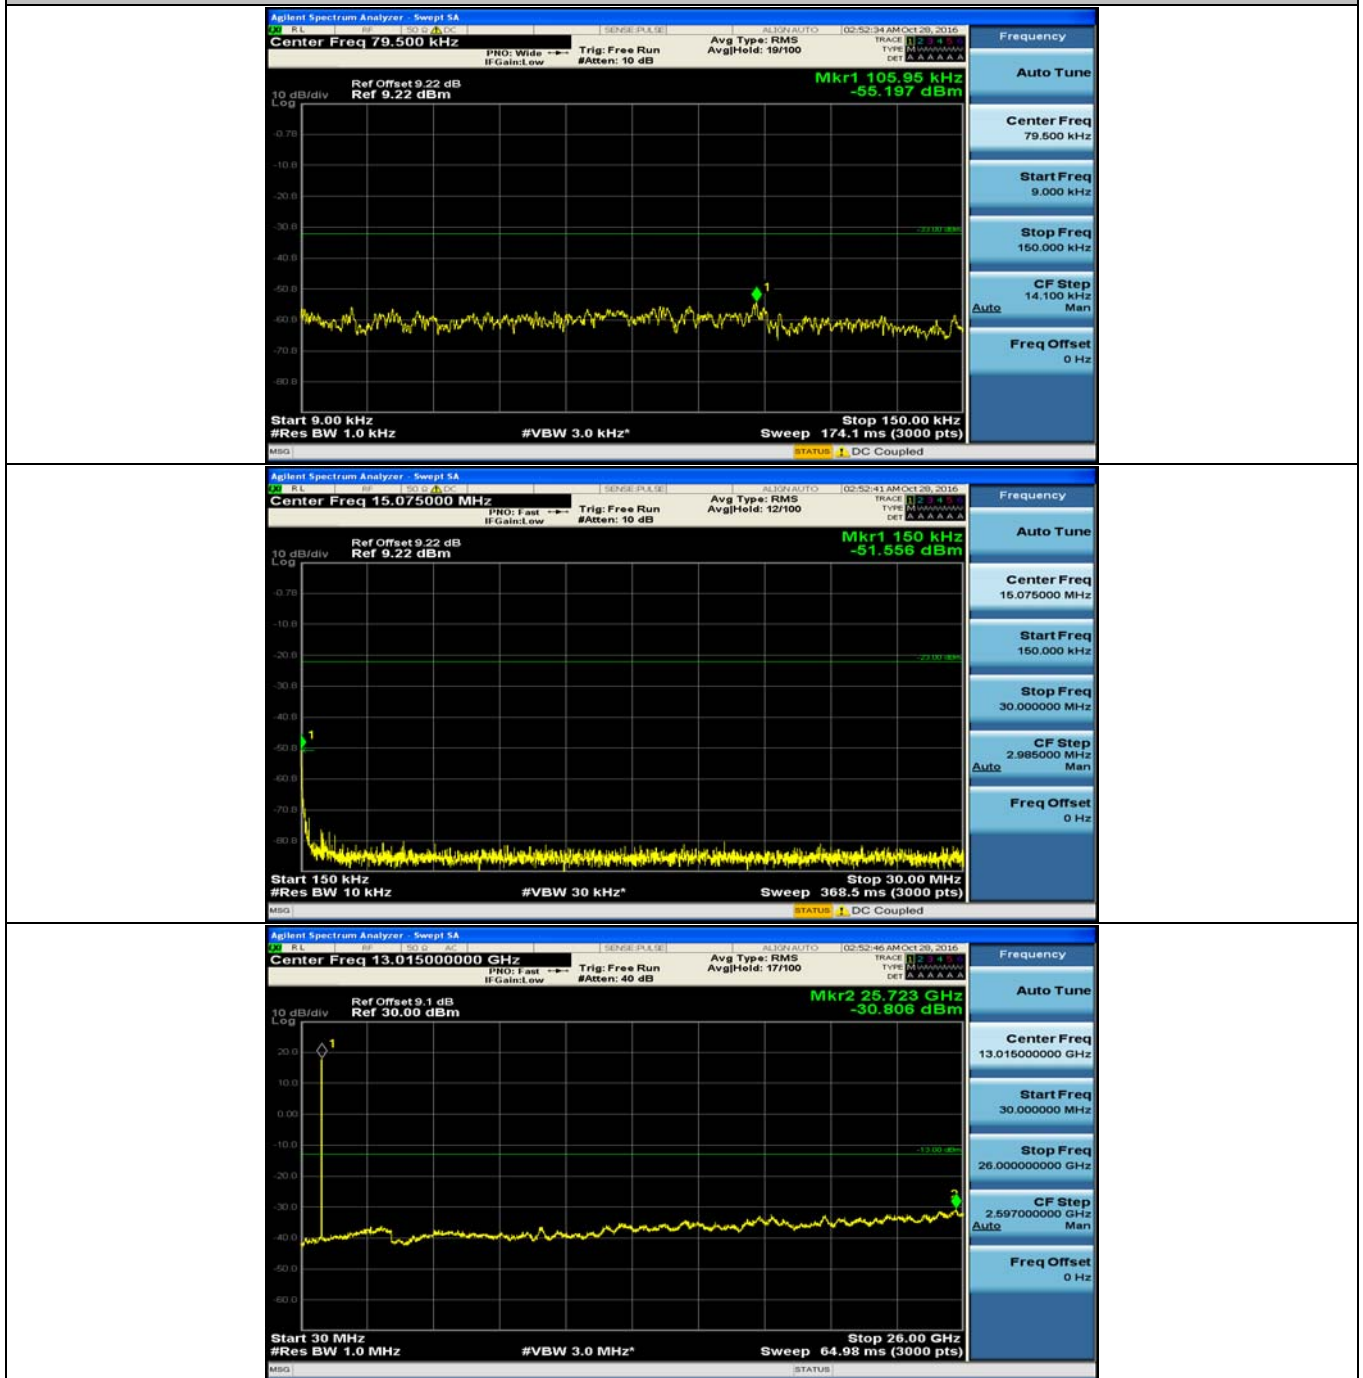

C.5: Conducted Spurious Emission

Channel Bandwidth: 1.4 MHz

(Channel Bandwidth: 1.4 MHz)_MCH_QPSK_1RB#0

(Channel Bandwidth: 1.4 MHz)_HCH_QPSK_1RB#0

(Channel Bandwidth: 1.4 MHz)_LCH_16QAM_1RB#0

(Channel Bandwidth: 1.4 MHz)_MCH_16QAM_1RB#0

(Channel Bandwidth: 1.4 MHz)_HCH_16QAM_1RB#0

Channel Bandwidth: 3 MHz

(Channel Bandwidth: 3 MHz)_LCH_QPSK_1RB#0

(Channel Bandwidth: 3 MHz)_MCH_QPSK_1RB#0

(Channel Bandwidth: 3 MHz)_HCH_QPSK_1RB#0

(Channel Bandwidth: 3 MHz)_LCH_16QAM_1RB#0

(Channel Bandwidth: 3 MHz)_MCH_16QAM_1RB#0

(Channel Bandwidth: 3 MHz)_HCH_16QAM_1RB#0

Channel Bandwidth: 5 MHz

(Channel Bandwidth: 5 MHz)_LCH_QPSK_1RB#0

(Channel Bandwidth: 5 MHz)_MCH_QPSK_1RB#0

(Channel Bandwidth: 5 MHz)_HCH_QPSK_1RB#0