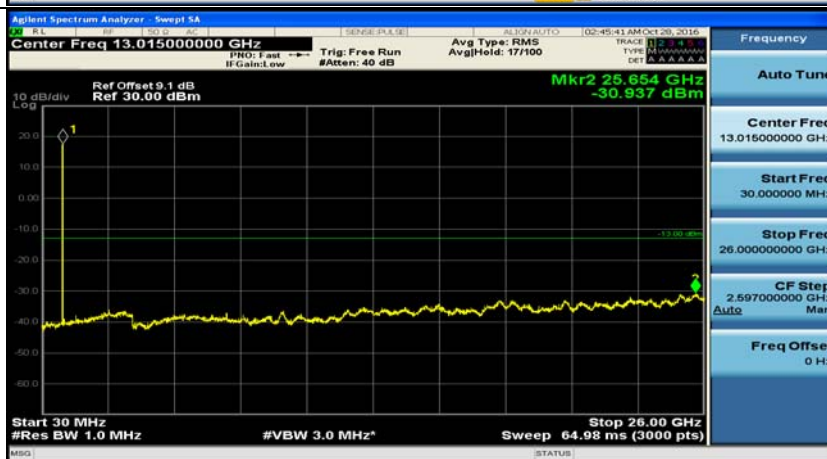

C.5: Conducted Spurious Emission

Channel Bandwidth: 1.4 MHz

(Channel Bandwidth: 1.4 MHz)_MCH_QPSK_1RB#0

(Channel Bandwidth: 1.4 MHz)_HCH_QPSK_1RB#0

(Channel Bandwidth: 1.4 MHz)_LCH_16QAM_1RB#0

(Channel Bandwidth: 1.4 MHz)_MCH_16QAM_1RB#0

(Channel Bandwidth: 1.4 MHz)_HCH_16QAM_1RB#0

Channel Bandwidth: 3 MHz

(Channel Bandwidth: 3 MHz)_LCH_QPSK_1RB#0

(Channel Bandwidth: 3 MHz)_MCH_QPSK_1RB#0

(Channel Bandwidth: 3 MHz)_HCH_QPSK_1RB#0

(Channel Bandwidth: 3 MHz)_LCH_16QAM_1RB#0