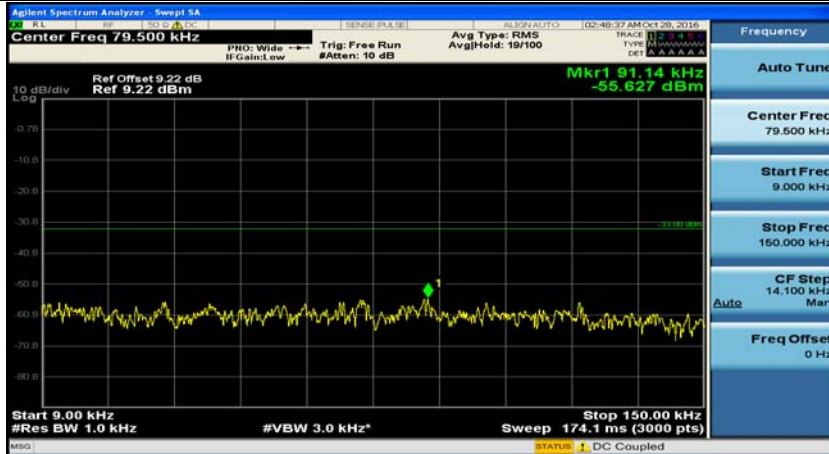

C.5: Conducted Spurious Emission

Channel Bandwidth: 1.4 MHz

(Channel Bandwidth: 1.4 MHz)_MCH_QPSK_1RB#0

(Channel Bandwidth: 1.4 MHz)_HCH_QPSK_1RB#0

(Channel Bandwidth: 1.4 MHz)_LCH_16QAM_1RB#0

(Channel Bandwidth: 1.4 MHz)_MCH_16QAM_1RB#0

(Channel Bandwidth: 1.4 MHz)_HCH_16QAM_1RB#0

Channel Bandwidth: 3 MHz

(Channel Bandwidth: 3 MHz)_LCH_QPSK_1RB#0

(Channel Bandwidth: 3 MHz)_MCH_QPSK_1RB#0

(Channel Bandwidth: 3 MHz)_HCH_QPSK_1RB#0

(Channel Bandwidth: 3 MHz)_LCH_16QAM_1RB#0