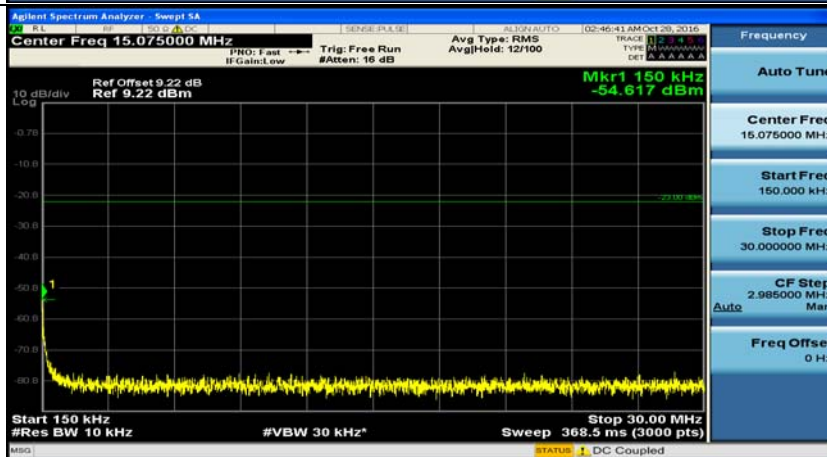

C.5: Conducted Spurious Emission

Channel Bandwidth: 1.4 MHz

(Channel Bandwidth: 1.4 MHz)_MCH_QPSK_1RB#0

(Channel Bandwidth: 1.4 MHz)_HCH_QPSK_1RB#0

(Channel Bandwidth: 1.4 MHz)_LCH_16QAM_1RB#0

(Channel Bandwidth: 1.4 MHz)_MCH_16QAM_1RB#0

(Channel Bandwidth: 1.4 MHz)_HCH_16QAM_1RB#0

Channel Bandwidth: 3 MHz

(Channel Bandwidth: 3 MHz)_LCH_QPSK_1RB#0

(Channel Bandwidth: 3 MHz)_MCH_QPSK_1RB#0

(Channel Bandwidth: 3 MHz)_HCH_QPSK_1RB#0

(Channel Bandwidth: 3 MHz)_LCH_16QAM_1RB#0