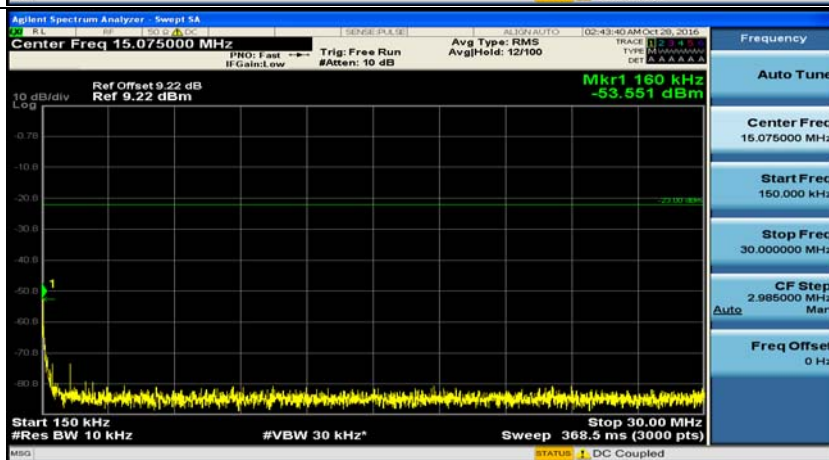

C.5: Conducted Spurious Emission

Channel Bandwidth: 1.4 MHz

(Channel Bandwidth: 1.4 MHz)_MCH_QPSK_1RB#0

(Channel Bandwidth: 1.4 MHz)_HCH_QPSK_1RB#0

(Channel Bandwidth: 1.4 MHz)_LCH_16QAM_1RB#0

(Channel Bandwidth: 1.4 MHz)_MCH_16QAM_1RB#0

(Channel Bandwidth: 1.4 MHz)_HCH_16QAM_1RB#0

Channel Bandwidth: 3 MHz

(Channel Bandwidth: 3 MHz)_LCH_QPSK_1RB#0

(Channel Bandwidth: 3 MHz)_MCH_QPSK_1RB#0

(Channel Bandwidth: 3 MHz)_HCH_QPSK_1RB#0

(Channel Bandwidth: 3 MHz)_LCH_16QAM_1RB#0