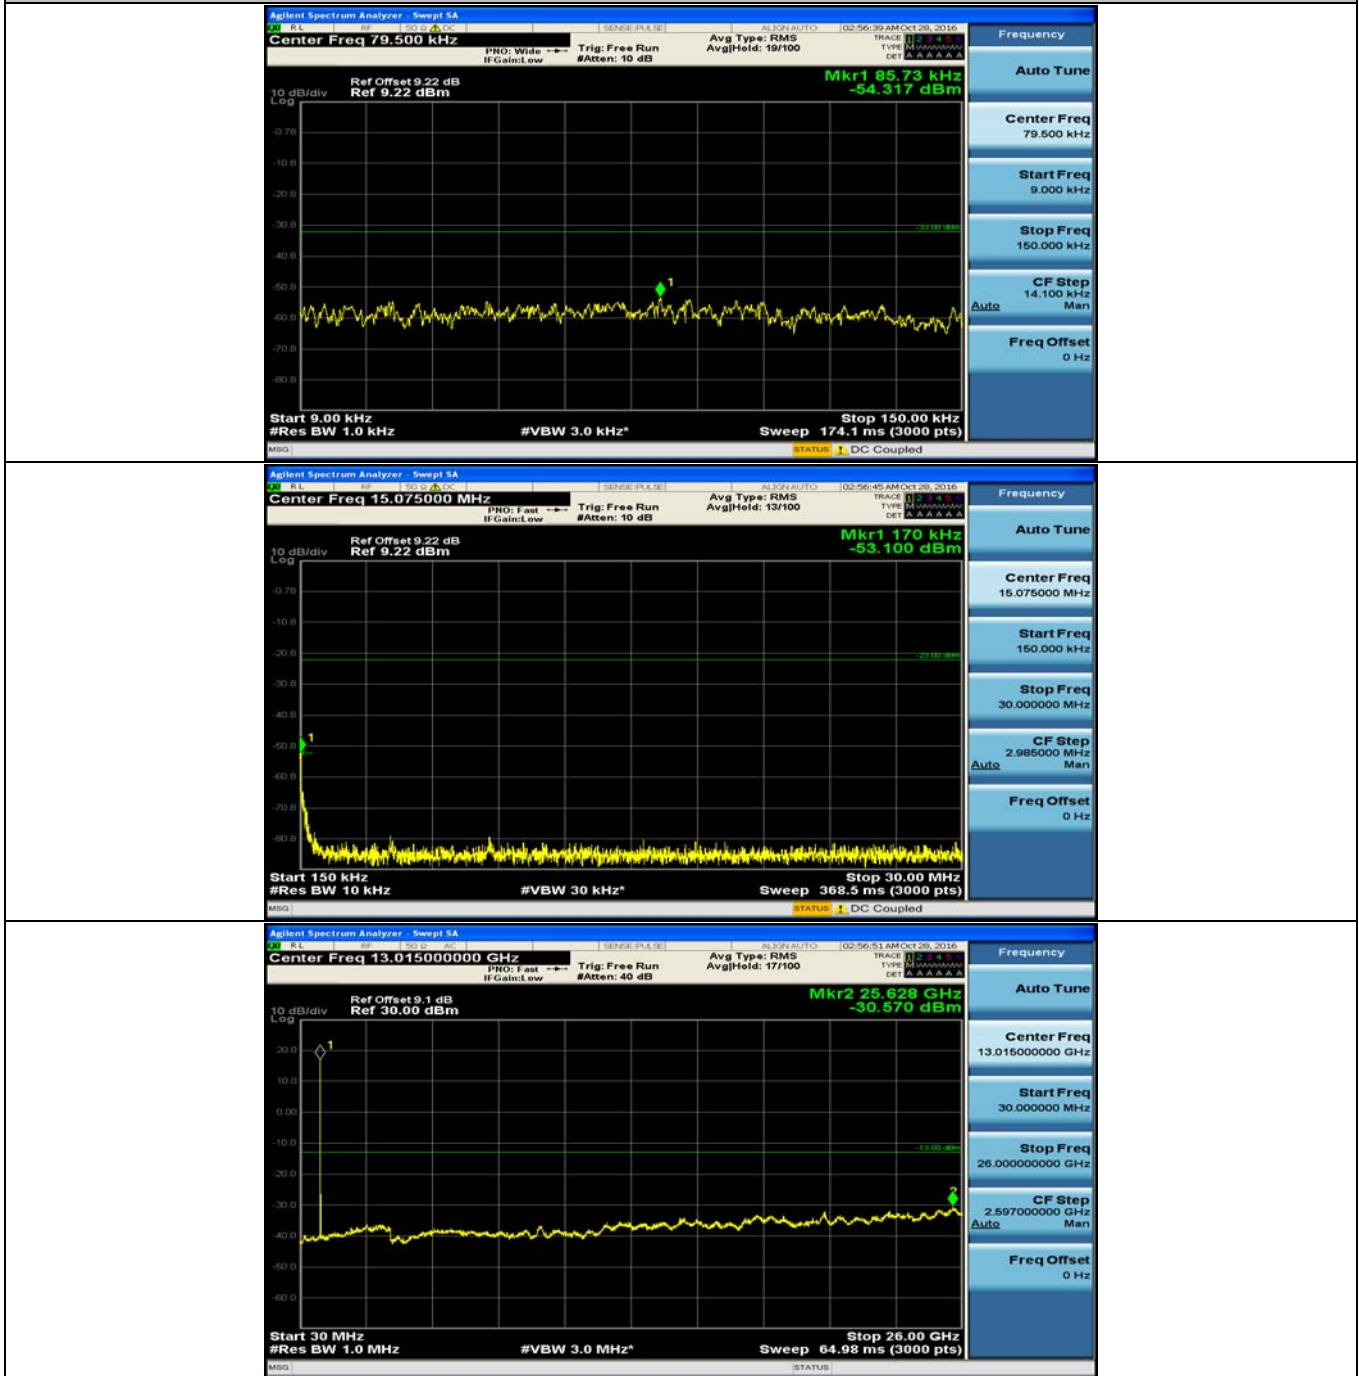

C.5: Conducted Spurious Emission

Channel Bandwidth: 1.4 MHz

(Channel Bandwidth: 1.4 MHz)_MCH_QPSK_1RB#0

(Channel Bandwidth: 1.4 MHz)_HCH_QPSK_1RB#0

(Channel Bandwidth: 1.4 MHz)_LCH_16QAM_1RB#0

(Channel Bandwidth: 1.4 MHz)_MCH_16QAM_1RB#0

(Channel Bandwidth: 1.4 MHz)_HCH_16QAM_1RB#0

Channel Bandwidth: 3 MHz

(Channel Bandwidth: 3 MHz)_LCH_QPSK_1RB#0

(Channel Bandwidth: 3 MHz)_MCH_QPSK_1RB#0

(Channel Bandwidth: 3 MHz)_HCH_QPSK_1RB#0

(Channel Bandwidth: 3 MHz)_LCH_16QAM_1RB#0

(Channel Bandwidth: 3 MHz)_MCH_16QAM_1RB#0

(Channel Bandwidth: 3 MHz)_HCH_16QAM_1RB#0

Channel Bandwidth: 5 MHz

(Channel Bandwidth: 5 MHz)_LCH_QPSK_1RB#0

(Channel Bandwidth: 5 MHz)_MCH_QPSK_1RB#0

(Channel Bandwidth: 5 MHz)_HCH_QPSK_1RB#0

(Channel Bandwidth: 5 MHz)_LCH_16QAM_1RB#0

(Channel Bandwidth: 5 MHz)_MCH_16QAM_1RB#0

(Channel Bandwidth: 5 MHz)_HCH_16QAM_1RB#0

Channel Bandwidth: 10 MHz

Channel Bandwidth: 10 MHz_LCH_QPSK_1RB#0

Channel Bandwidth: 10 MHz_MCH_QPSK_1RB#0