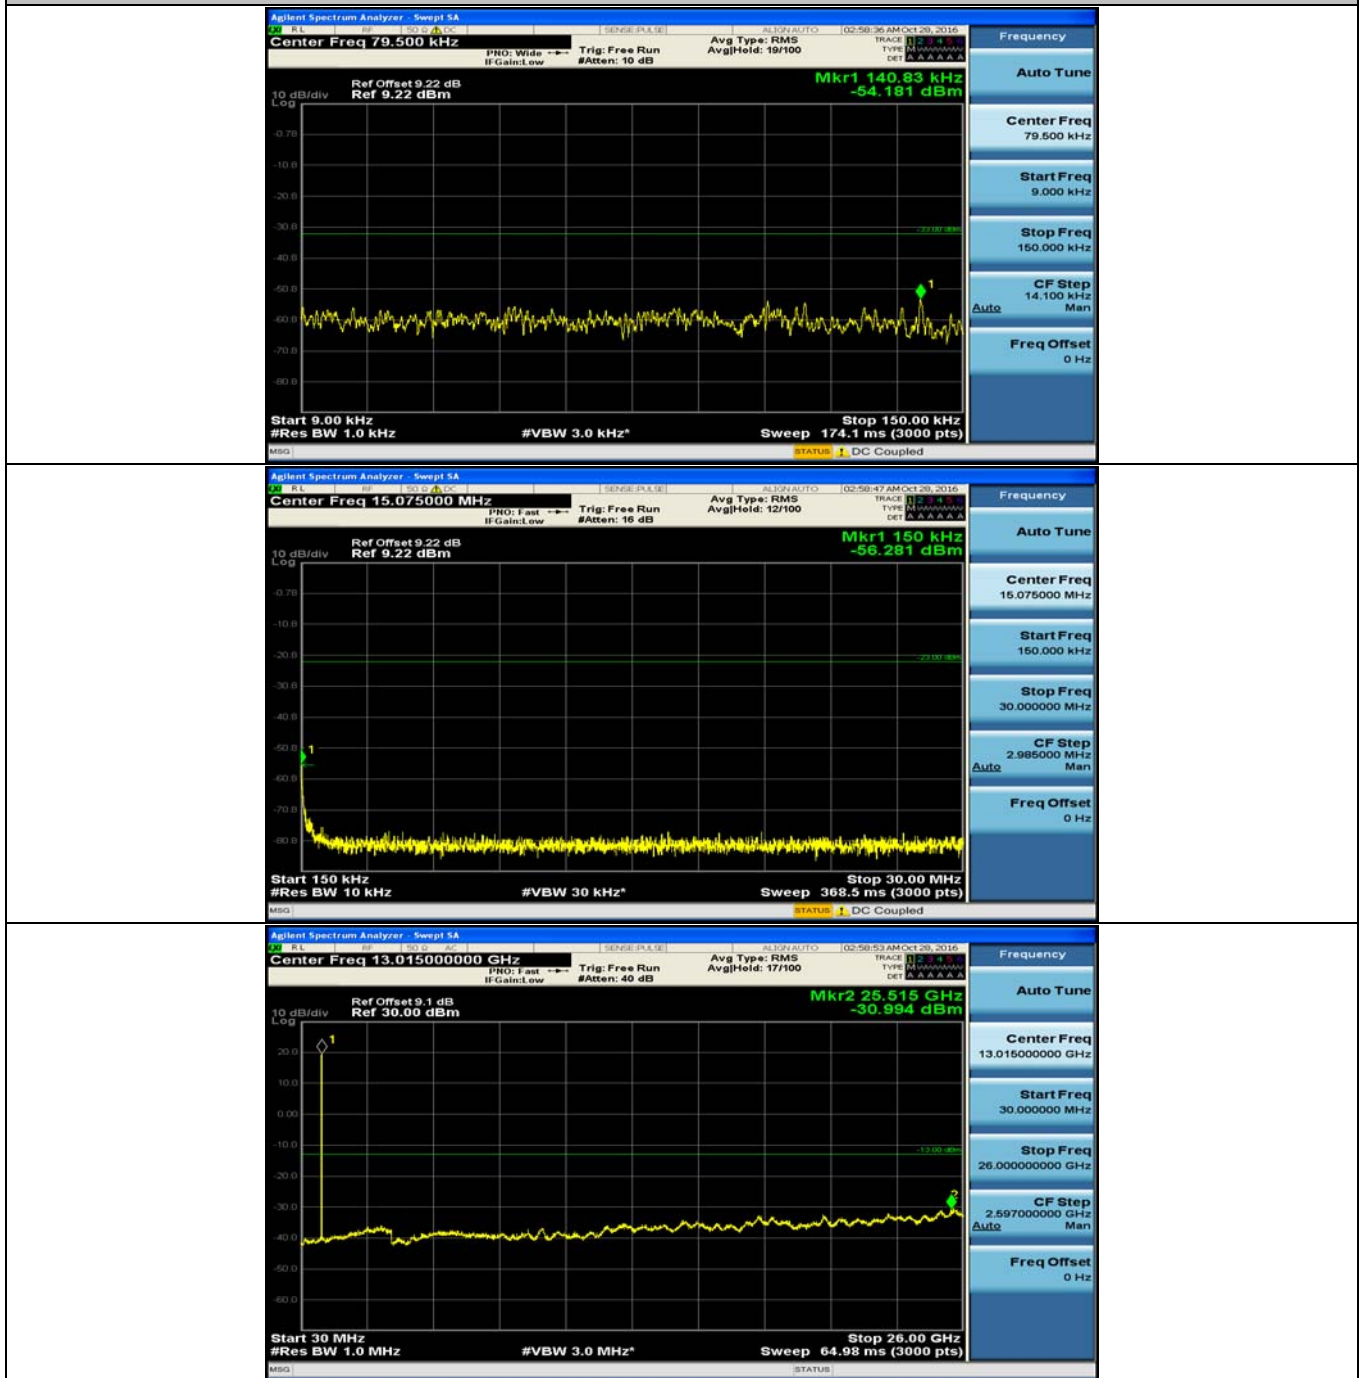

(Channel Bandwidth: 5 MHz)_HCH_16QAM_1RB#0