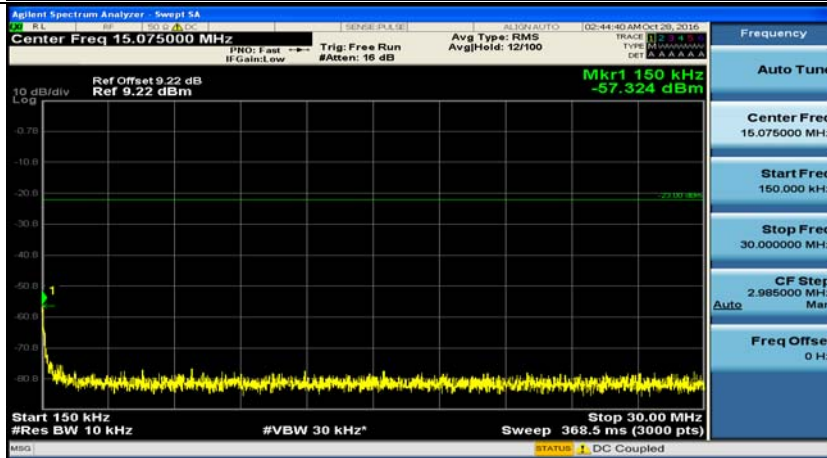

C.5: Conducted Spurious Emission

Channel Bandwidth: 1.4 MHz

(Channel Bandwidth: 1.4 MHz)_MCH_QPSK_1RB#0

(Channel Bandwidth: 1.4 MHz)_HCH_QPSK_1RB#0

(Channel Bandwidth: 1.4 MHz)_LCH_16QAM_1RB#0

(Channel Bandwidth: 1.4 MHz)_MCH_16QAM_1RB#0

(Channel Bandwidth: 1.4 MHz)_HCH_16QAM_1RB#0

Channel Bandwidth: 3 MHz

(Channel Bandwidth: 3 MHz)_LCH_QPSK_1RB#0

(Channel Bandwidth: 3 MHz)_MCH_QPSK_1RB#0

(Channel Bandwidth: 3 MHz)_HCH_QPSK_1RB#0

(Channel Bandwidth: 3 MHz)_LCH_16QAM_1RB#0