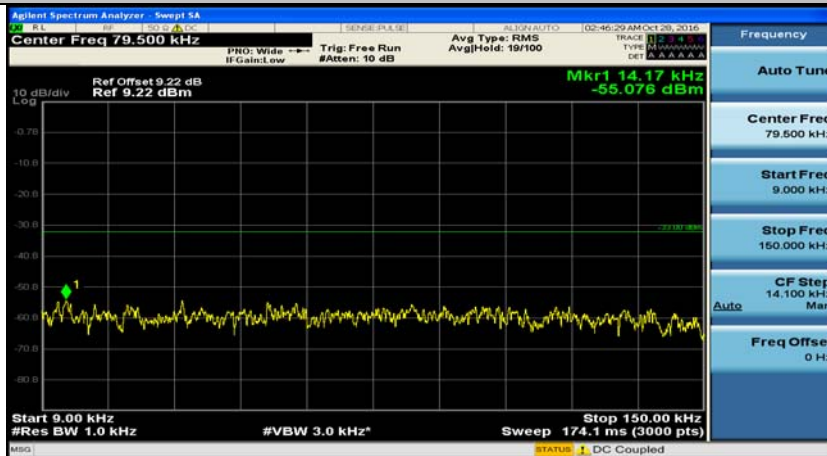

C.5: Conducted Spurious Emission

Channel Bandwidth: 1.4 MHz

(Channel Bandwidth: 1.4 MHz)_MCH_QPSK_1RB#0

(Channel Bandwidth: 1.4 MHz)_HCH_QPSK_1RB#0

(Channel Bandwidth: 1.4 MHz)_LCH_16QAM_1RB#0

(Channel Bandwidth: 1.4 MHz)_MCH_16QAM_1RB#0

(Channel Bandwidth: 1.4 MHz)_HCH_16QAM_1RB#0

Channel Bandwidth: 3 MHz

(Channel Bandwidth: 3 MHz)_LCH_QPSK_1RB#0

(Channel Bandwidth: 3 MHz)_MCH_QPSK_1RB#0

(Channel Bandwidth: 3 MHz)_HCH_QPSK_1RB#0

(Channel Bandwidth: 3 MHz)_LCH_16QAM_1RB#0