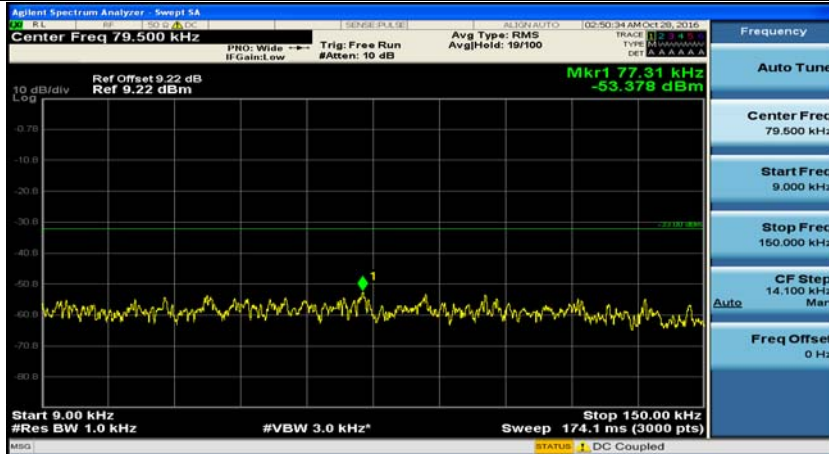

(Channel Bandwidth: 3 MHz)_MCH_16QAM_1RB#0