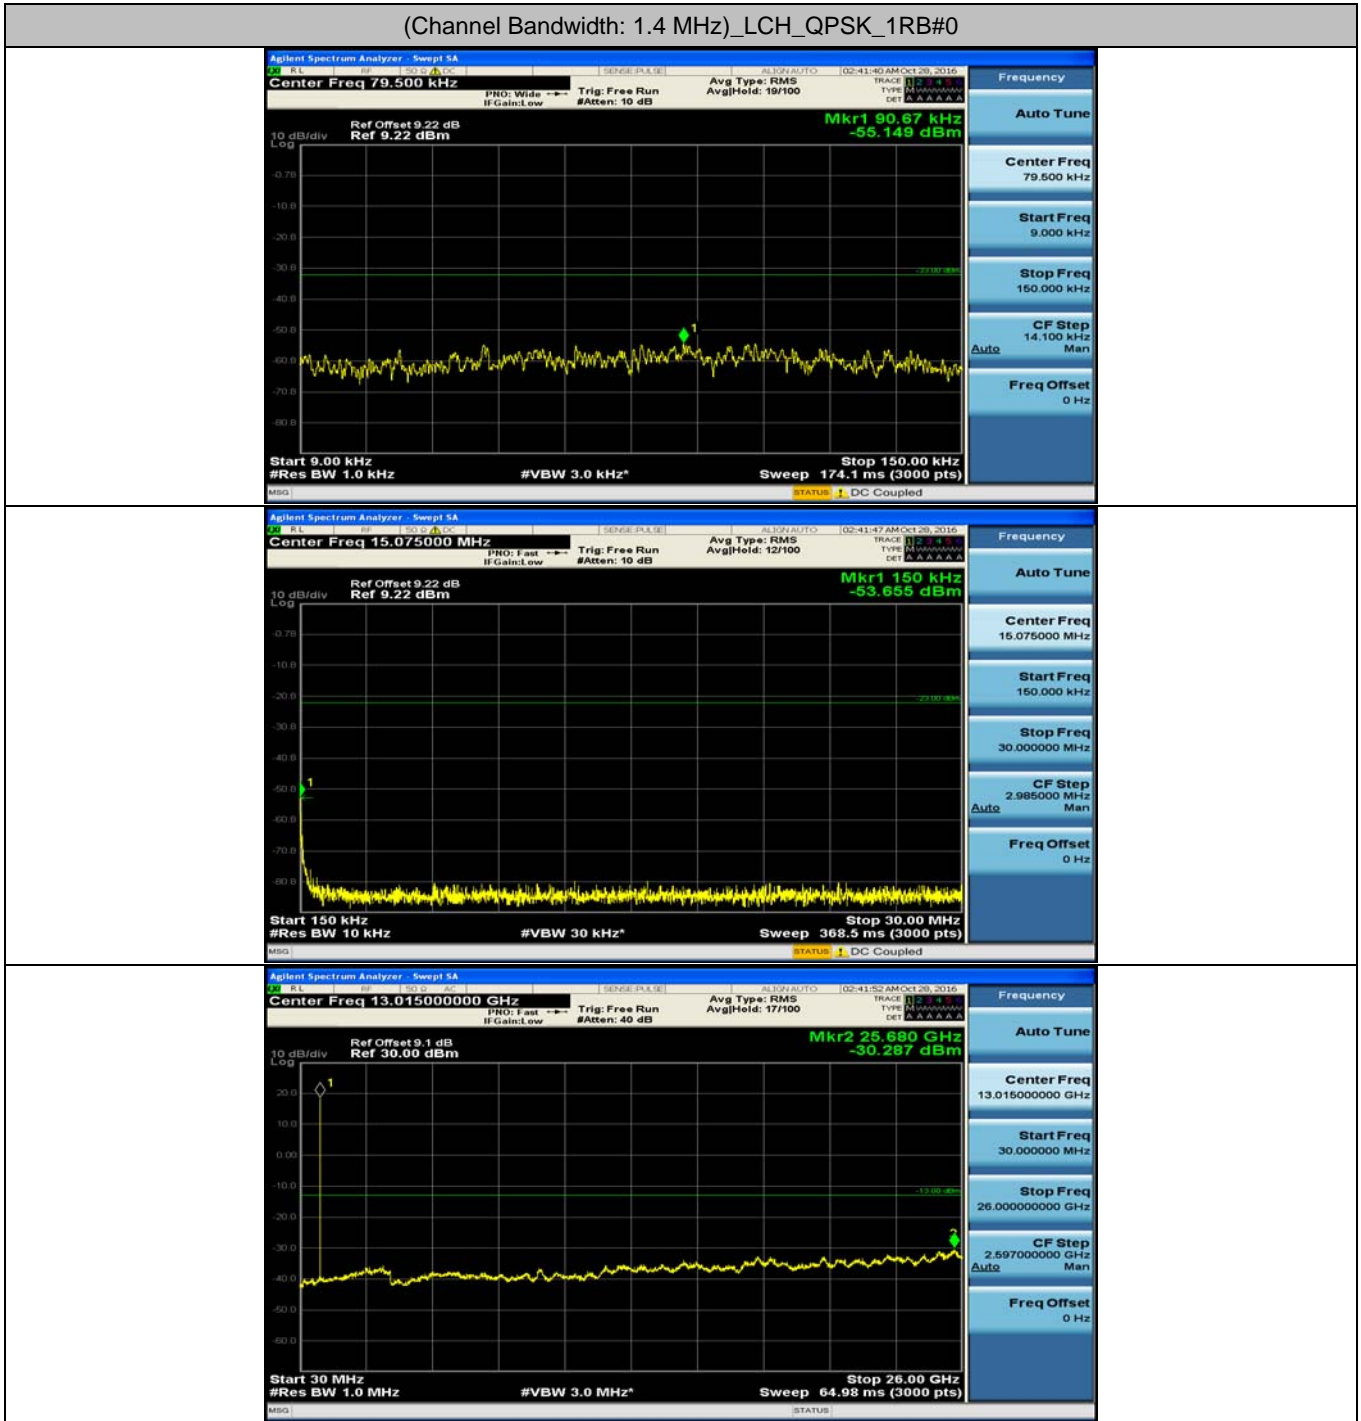

C.5: Conducted Spurious Emission

Channel Bandwidth: 1.4 MHz

(Channel Bandwidth: 1.4 MHz)_MCH_QPSK_1RB#0

(Channel Bandwidth: 1.4 MHz)_HCH_QPSK_1RB#0

(Channel Bandwidth: 1.4 MHz)_LCH_16QAM_1RB#0

(Channel Bandwidth: 1.4 MHz)_MCH_16QAM_1RB#0

(Channel Bandwidth: 1.4 MHz)_HCH_16QAM_1RB#0

Channel Bandwidth: 3 MHz

(Channel Bandwidth: 3 MHz)_LCH_QPSK_1RB#0

(Channel Bandwidth: 3 MHz)_MCH_QPSK_1RB#0

(Channel Bandwidth: 3 MHz)_HCH_QPSK_1RB#0

(Channel Bandwidth: 3 MHz)_LCH_16QAM_1RB#0

(Channel Bandwidth: 3 MHz)_MCH_16QAM_1RB#0

(Channel Bandwidth: 3 MHz)_HCH_16QAM_1RB#0

Channel Bandwidth: 5 MHz

(Channel Bandwidth: 5 MHz)_LCH_QPSK_1RB#0

(Channel Bandwidth: 5 MHz)_MCH_QPSK_1RB#0

(Channel Bandwidth: 5 MHz)_HCH_QPSK_1RB#0