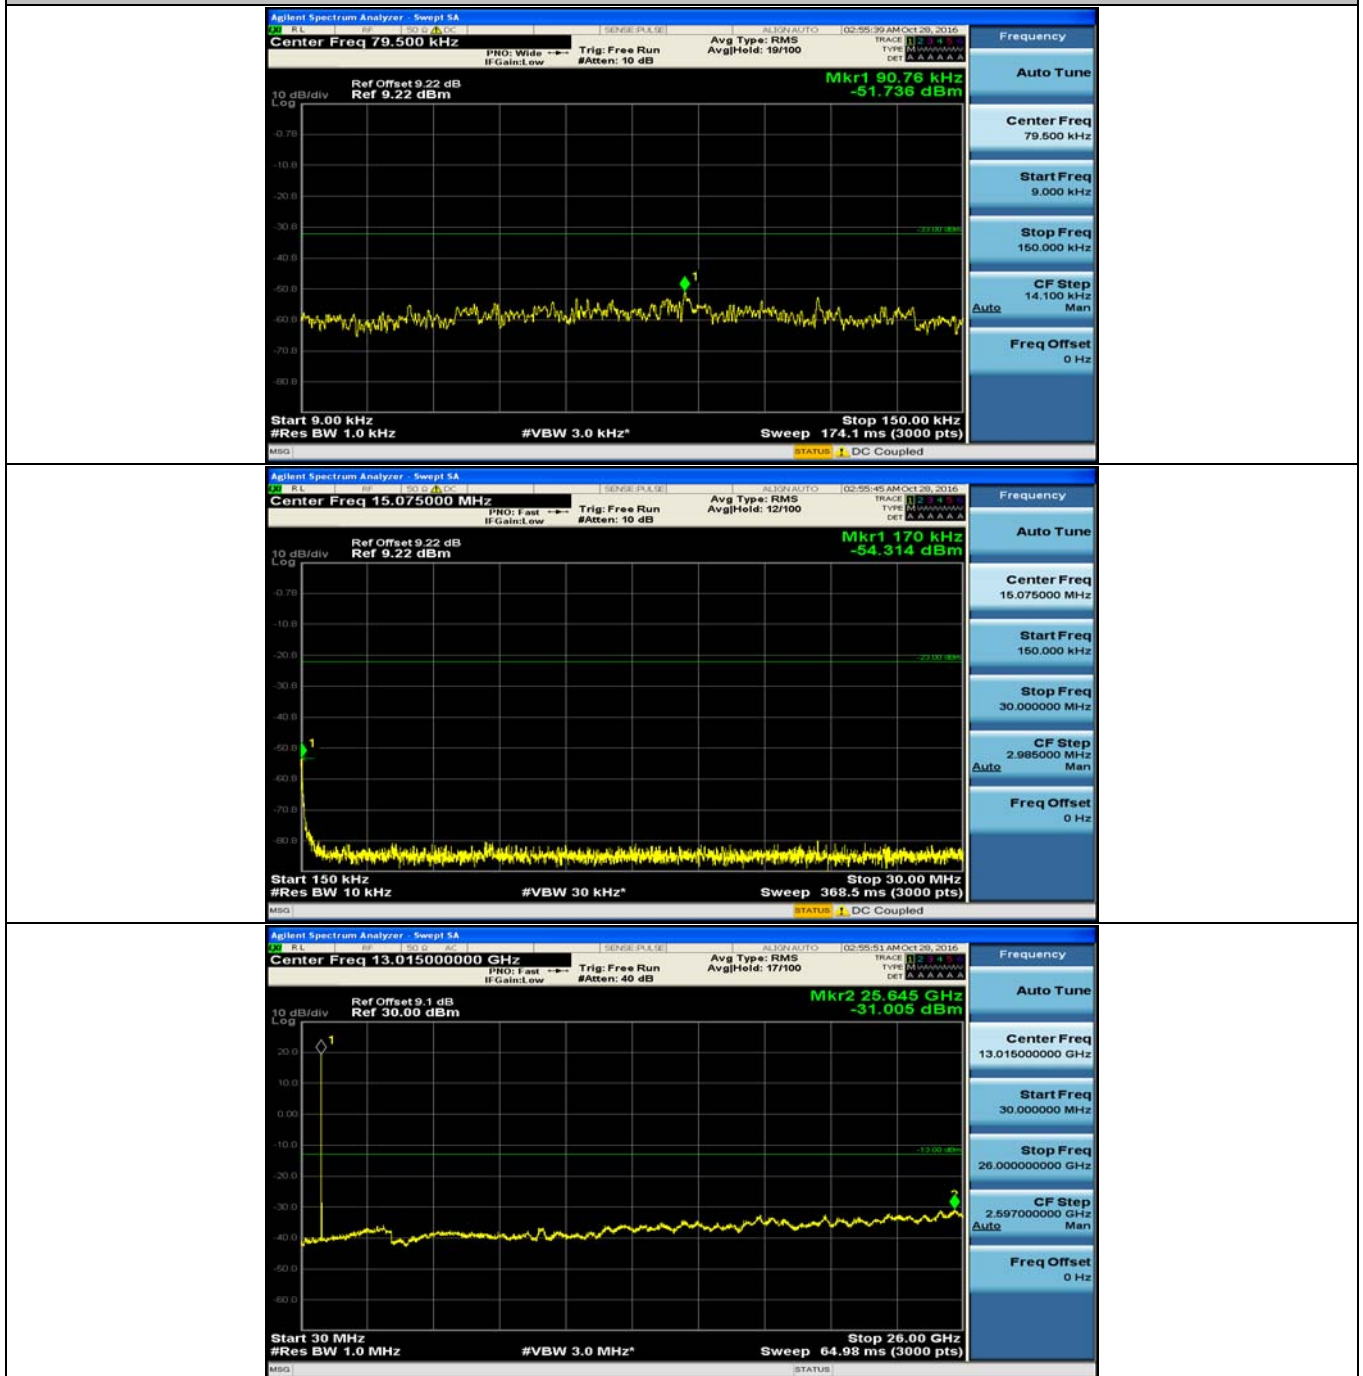

C.5: Conducted Spurious Emission

Channel Bandwidth: 1.4 MHz

(Channel Bandwidth: 1.4 MHz)_MCH_QPSK_1RB#0

(Channel Bandwidth: 1.4 MHz)_HCH_QPSK_1RB#0

(Channel Bandwidth: 1.4 MHz)_LCH_16QAM_1RB#0

(Channel Bandwidth: 1.4 MHz)_MCH_16QAM_1RB#0

(Channel Bandwidth: 3 MHz)_MCH_16QAM_1RB#0

(Channel Bandwidth: 3 MHz)_HCH_16QAM_1RB#0

Channel Bandwidth: 5 MHz

(Channel Bandwidth: 5 MHz)_LCH_QPSK_1RB#0

(Channel Bandwidth: 5 MHz)_MCH_QPSK_1RB#0

(Channel Bandwidth: 5 MHz)_HCH_QPSK_1RB#0