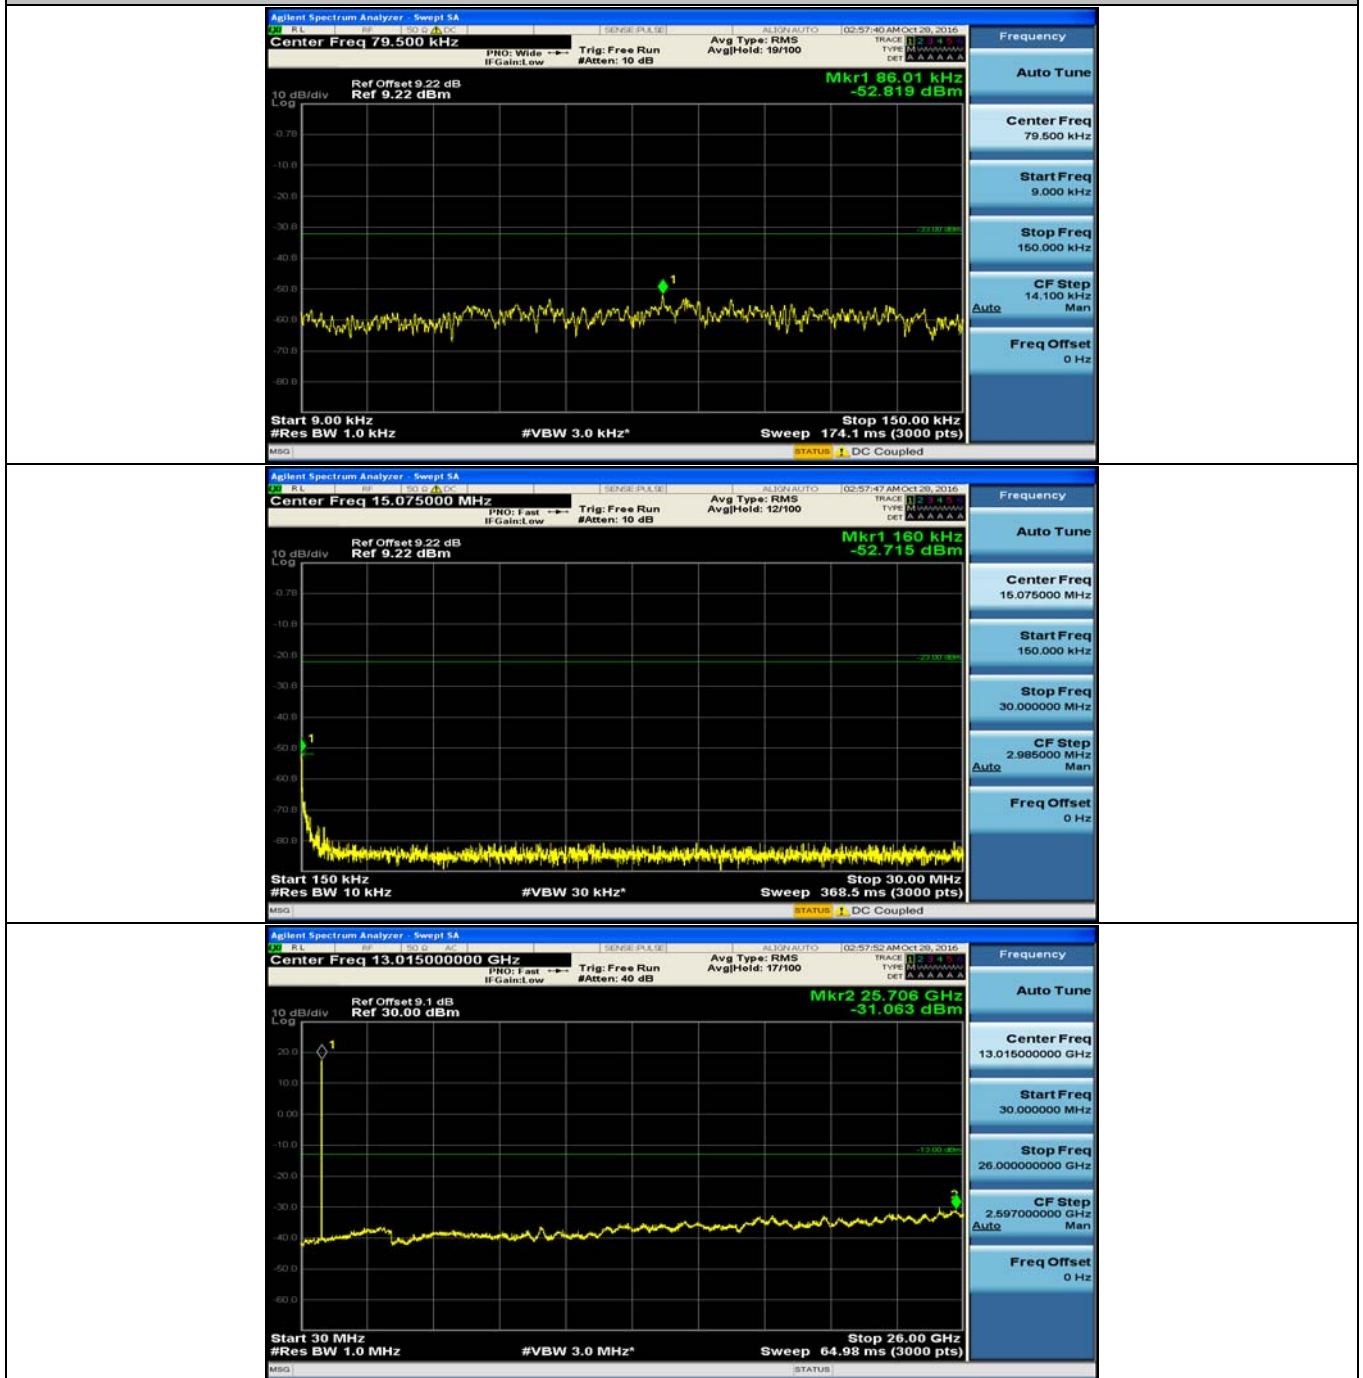

C.5: Conducted Spurious Emission

Channel Bandwidth: 1.4 MHz

(Channel Bandwidth: 1.4 MHz)_MCH_QPSK_1RB#0

(Channel Bandwidth: 1.4 MHz)_HCH_QPSK_1RB#0

(Channel Bandwidth: 1.4 MHz)_LCH_16QAM_1RB#0

(Channel Bandwidth: 1.4 MHz)_MCH_16QAM_1RB#0

(Channel Bandwidth: 3 MHz)_MCH_16QAM_1RB#0

(Channel Bandwidth: 3 MHz)_HCH_16QAM_1RB#0

Channel Bandwidth: 5 MHz

(Channel Bandwidth: 5 MHz)_LCH_QPSK_1RB#0

(Channel Bandwidth: 5 MHz)_MCH_QPSK_1RB#0

(Channel Bandwidth: 5 MHz)_HCH_QPSK_1RB#0

(Channel Bandwidth: 5 MHz)_LCH_16QAM_1RB#0

(Channel Bandwidth: 5 MHz)_MCH_16QAM_1RB#0

(Channel Bandwidth: 5 MHz)_HCH_16QAM_1RB#0

Channel Bandwidth: 10 MHz

Channel Bandwidth: 10 MHz_LCH_QPSK_1RB#0

Channel Bandwidth: 10 MHz_MCH_QPSK_1RB#0