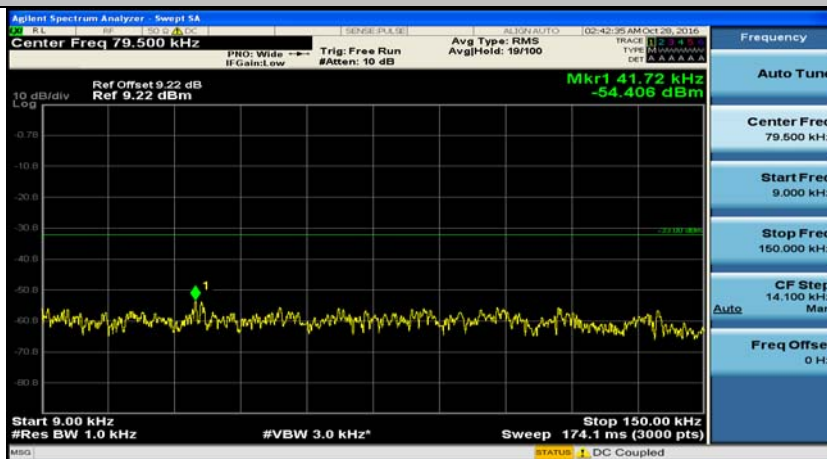

C.5: Conducted Spurious Emission

Channel Bandwidth: 1.4 MHz

(Channel Bandwidth: 1.4 MHz)_MCH_QPSK_1RB#0

(Channel Bandwidth: 1.4 MHz)_HCH_QPSK_1RB#0

(Channel Bandwidth: 1.4 MHz)_LCH_16QAM_1RB#0

(Channel Bandwidth: 1.4 MHz)_MCH_16QAM_1RB#0

(Channel Bandwidth: 1.4 MHz)_HCH_16QAM_1RB#0

Channel Bandwidth: 3 MHz

(Channel Bandwidth: 3 MHz)_LCH_QPSK_1RB#0

(Channel Bandwidth: 3 MHz)_MCH_QPSK_1RB#0

(Channel Bandwidth: 3 MHz)_HCH_QPSK_1RB#0

(Channel Bandwidth: 3 MHz)_LCH_16QAM_1RB#0