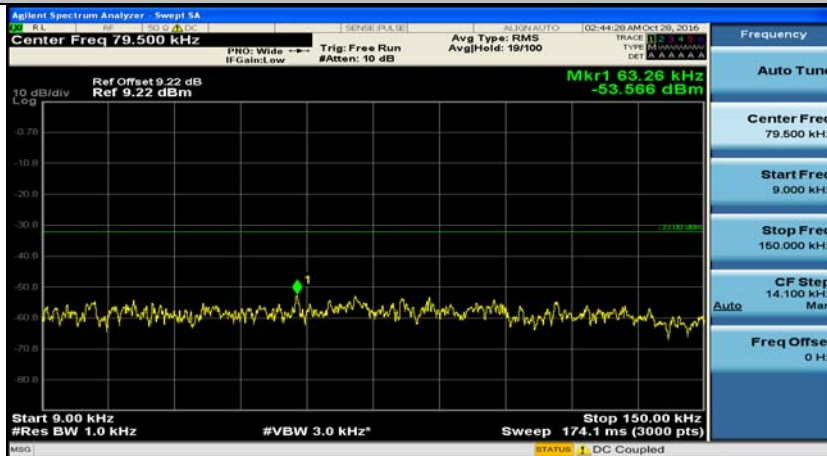

C.5: Conducted Spurious Emission

Channel Bandwidth: 1.4 MHz

(Channel Bandwidth: 1.4 MHz)_MCH_QPSK_1RB#0

(Channel Bandwidth: 1.4 MHz)_HCH_QPSK_1RB#0

(Channel Bandwidth: 1.4 MHz)_LCH_16QAM_1RB#0

(Channel Bandwidth: 1.4 MHz)_MCH_16QAM_1RB#0

(Channel Bandwidth: 1.4 MHz)_HCH_16QAM_1RB#0

Channel Bandwidth: 3 MHz

(Channel Bandwidth: 3 MHz)_LCH_QPSK_1RB#0

(Channel Bandwidth: 3 MHz)_MCH_QPSK_1RB#0

(Channel Bandwidth: 3 MHz)_HCH_QPSK_1RB#0

(Channel Bandwidth: 3 MHz)_LCH_16QAM_1RB#0