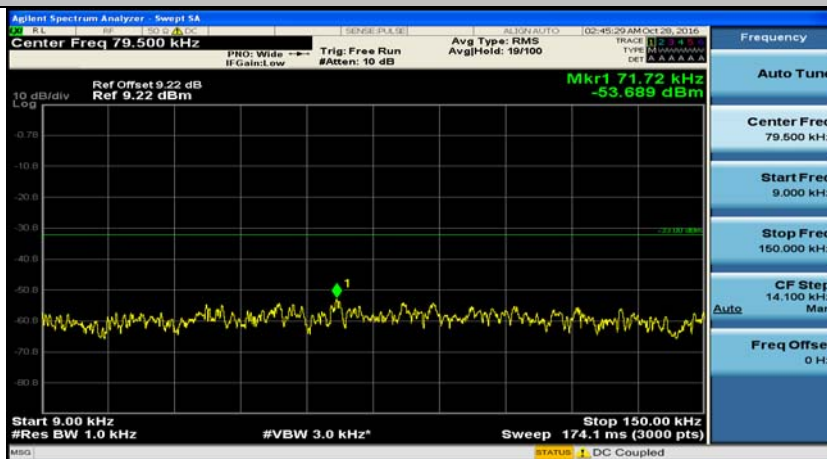

C.5: Conducted Spurious Emission

Channel Bandwidth: 1.4 MHz

(Channel Bandwidth: 1.4 MHz)_MCH_QPSK_1RB#0

(Channel Bandwidth: 1.4 MHz)_HCH_QPSK_1RB#0

(Channel Bandwidth: 1.4 MHz)_LCH_16QAM_1RB#0

(Channel Bandwidth: 1.4 MHz)_MCH_16QAM_1RB#0

(Channel Bandwidth: 1.4 MHz)_HCH_16QAM_1RB#0

Channel Bandwidth: 3 MHz

(Channel Bandwidth: 3 MHz)_LCH_QPSK_1RB#0

(Channel Bandwidth: 3 MHz)_MCH_QPSK_1RB#0

(Channel Bandwidth: 3 MHz)_HCH_QPSK_1RB#0

(Channel Bandwidth: 3 MHz)_LCH_16QAM_1RB#0