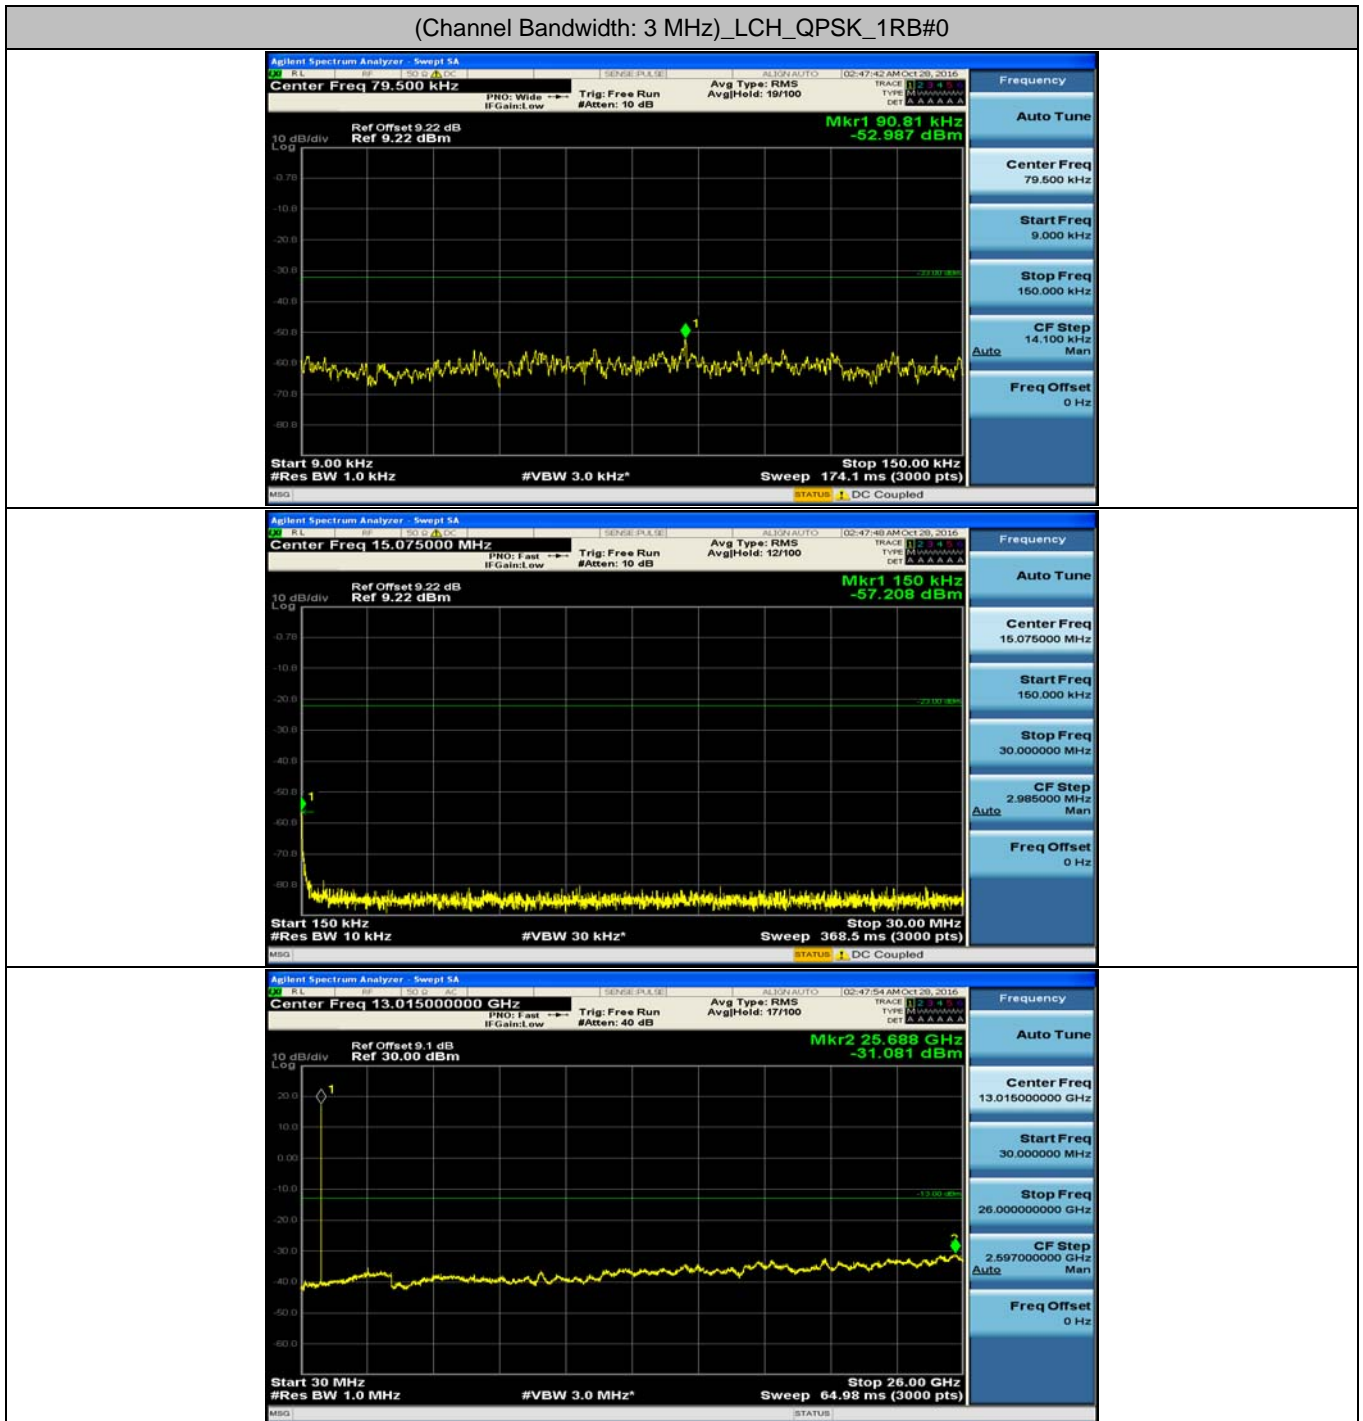

C.5: Conducted Spurious Emission

Channel Bandwidth: 1.4 MHz

(Channel Bandwidth: 1.4 MHz)_MCH_QPSK_1RB#0

(Channel Bandwidth: 1.4 MHz)_HCH_QPSK_1RB#0

(Channel Bandwidth: 1.4 MHz)_LCH_16QAM_1RB#0

(Channel Bandwidth: 1.4 MHz)_MCH_16QAM_1RB#0

(Channel Bandwidth: 1.4 MHz)_HCH_16QAM_1RB#0

Channel Bandwidth: 3 MHz

(Channel Bandwidth: 3 MHz)_LCH_QPSK_1RB#0

(Channel Bandwidth: 3 MHz)_MCH_QPSK_1RB#0

(Channel Bandwidth: 3 MHz)_HCH_QPSK_1RB#0

(Channel Bandwidth: 3 MHz)_LCH_16QAM_1RB#0

(Channel Bandwidth: 3 MHz)_MCH_16QAM_1RB#0

(Channel Bandwidth: 3 MHz)_HCH_16QAM_1RB#0

Channel Bandwidth: 5 MHz

(Channel Bandwidth: 5 MHz)_LCH_QPSK_1RB#0

(Channel Bandwidth: 5 MHz)_MCH_QPSK_1RB#0

(Channel Bandwidth: 5 MHz)_HCH_QPSK_1RB#0