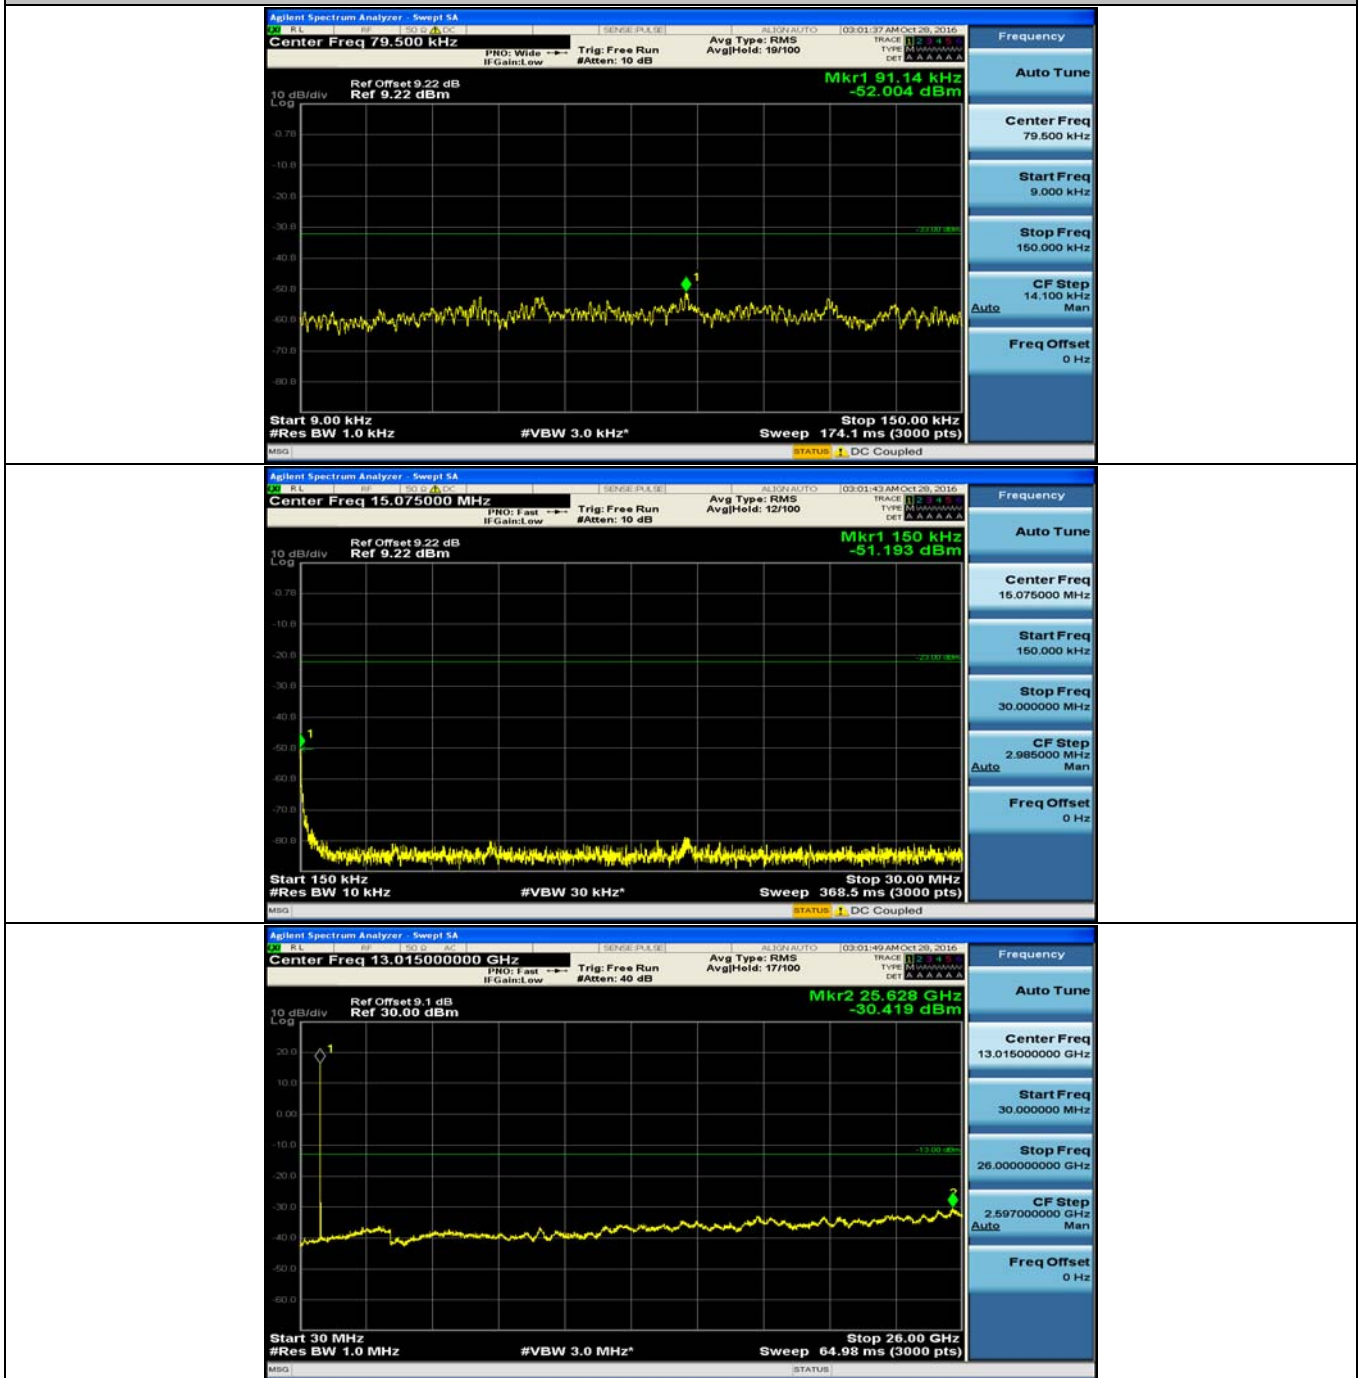

(Channel Bandwidth: 5 MHz)_LCH_16QAM_1RB#0

(Channel Bandwidth: 5 MHz)_MCH_16QAM_1RB#0

(Channel Bandwidth: 5 MHz)_HCH_16QAM_1RB#0

Channel Bandwidth: 10 MHz

Channel Bandwidth: 10 MHz_LCH_QPSK_1RB#0

Channel Bandwidth: 10 MHz_MCH_QPSK_1RB#0