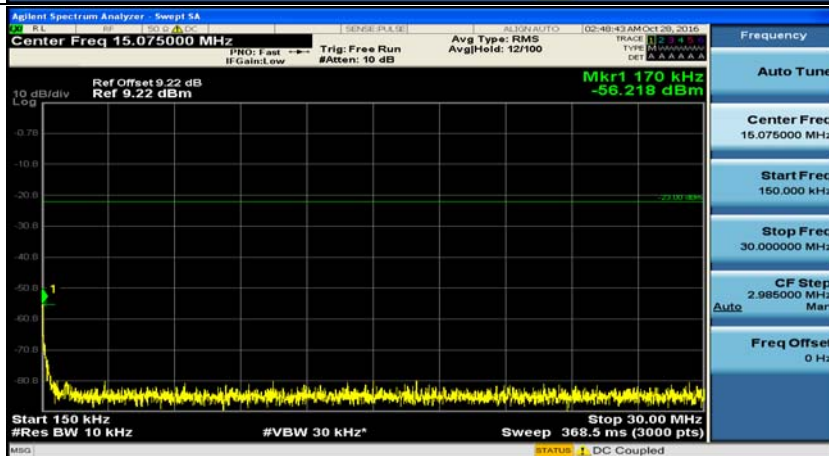

C.5: Conducted Spurious Emission

Channel Bandwidth: 1.4 MHz

(Channel Bandwidth: 1.4 MHz)_MCH_QPSK_1RB#0

(Channel Bandwidth: 1.4 MHz)_HCH_QPSK_1RB#0

(Channel Bandwidth: 1.4 MHz)_LCH_16QAM_1RB#0

(Channel Bandwidth: 1.4 MHz)_MCH_16QAM_1RB#0

(Channel Bandwidth: 1.4 MHz)_HCH_16QAM_1RB#0

Channel Bandwidth: 3 MHz

(Channel Bandwidth: 3 MHz)_LCH_QPSK_1RB#0

(Channel Bandwidth: 3 MHz)_MCH_QPSK_1RB#0

(Channel Bandwidth: 3 MHz)_HCH_QPSK_1RB#0

(Channel Bandwidth: 3 MHz)_LCH_16QAM_1RB#0