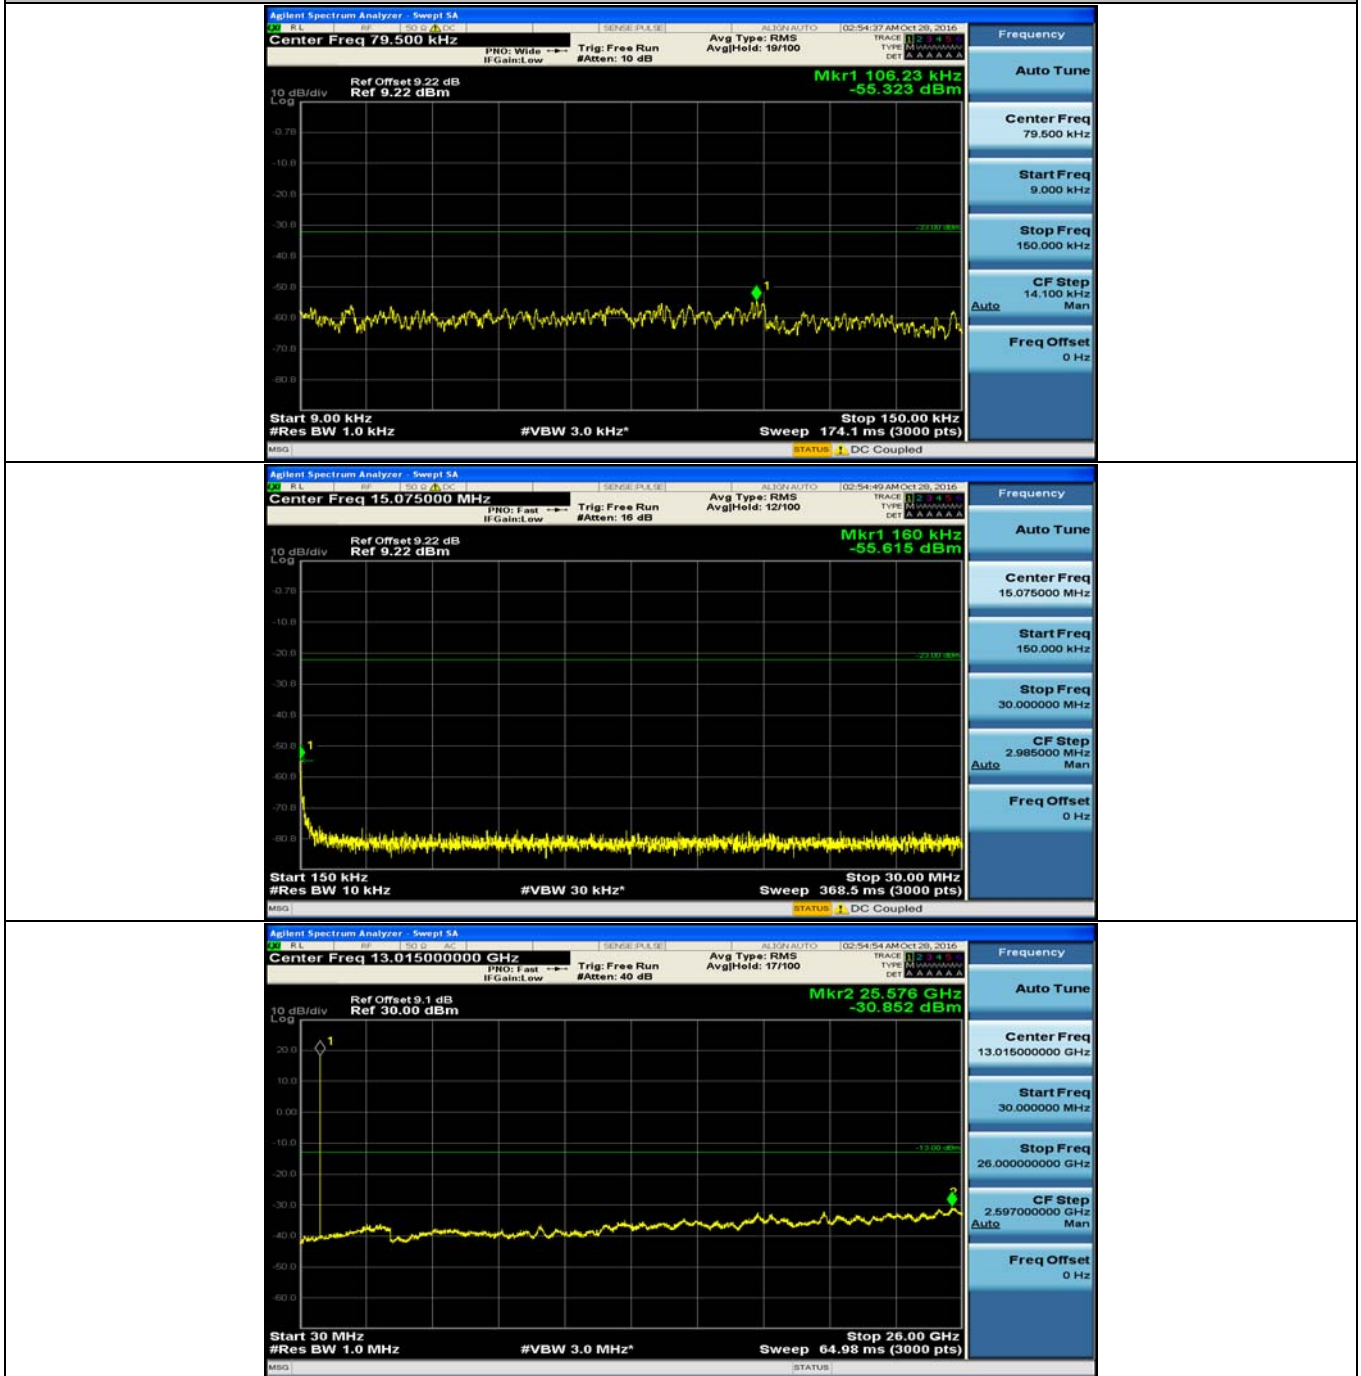

C.5: Conducted Spurious Emission

Channel Bandwidth: 1.4 MHz

(Channel Bandwidth: 1.4 MHz)_MCH_QPSK_1RB#0

(Channel Bandwidth: 1.4 MHz)_HCH_QPSK_1RB#0

(Channel Bandwidth: 1.4 MHz)_LCH_16QAM_1RB#0

(Channel Bandwidth: 1.4 MHz)_MCH_16QAM_1RB#0

(Channel Bandwidth: 1.4 MHz)_HCH_16QAM_1RB#0

Channel Bandwidth: 3 MHz

(Channel Bandwidth: 3 MHz)_LCH_QPSK_1RB#0

(Channel Bandwidth: 3 MHz)_MCH_QPSK_1RB#0

(Channel Bandwidth: 3 MHz)_HCH_QPSK_1RB#0

(Channel Bandwidth: 3 MHz)_LCH_16QAM_1RB#0

(Channel Bandwidth: 3 MHz)_MCH_16QAM_1RB#0

(Channel Bandwidth: 3 MHz)_HCH_16QAM_1RB#0

Channel Bandwidth: 5 MHz

(Channel Bandwidth: 5 MHz)_LCH_QPSK_1RB#0

(Channel Bandwidth: 5 MHz)_MCH_QPSK_1RB#0

(Channel Bandwidth: 5 MHz)_HCH_QPSK_1RB#0

(Channel Bandwidth: 5 MHz)_LCH_16QAM_1RB#0

(Channel Bandwidth: 5 MHz)_MCH_16QAM_1RB#0

(Channel Bandwidth: 5 MHz)_HCH_16QAM_1RB#0

Channel Bandwidth: 10 MHz

Channel Bandwidth: 10 MHz_LCH_QPSK_1RB#0

Channel Bandwidth: 10 MHz_MCH_QPSK_1RB#0