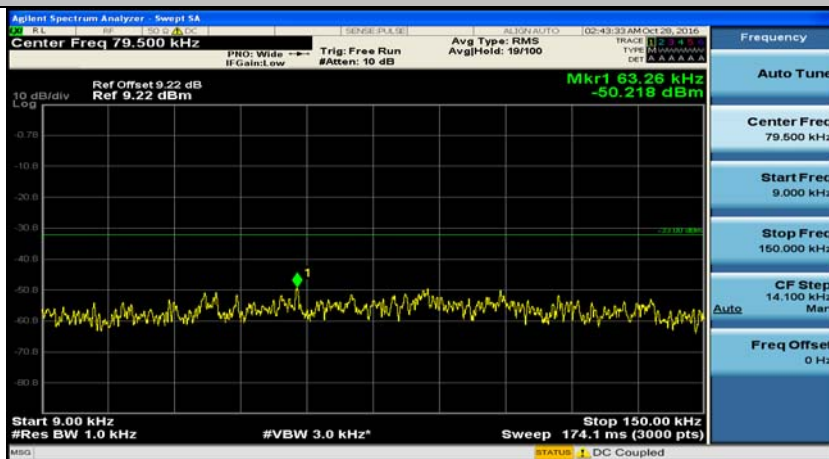

C.5: Conducted Spurious Emission

Channel Bandwidth: 1.4 MHz

(Channel Bandwidth: 1.4 MHz)_MCH_QPSK_1RB#0

(Channel Bandwidth: 1.4 MHz)_HCH_QPSK_1RB#0

(Channel Bandwidth: 1.4 MHz)_LCH_16QAM_1RB#0

(Channel Bandwidth: 1.4 MHz)_MCH_16QAM_1RB#0

(Channel Bandwidth: 1.4 MHz)_HCH_16QAM_1RB#0

Channel Bandwidth: 3 MHz

(Channel Bandwidth: 3 MHz)_LCH_QPSK_1RB#0

(Channel Bandwidth: 3 MHz)_MCH_QPSK_1RB#0

(Channel Bandwidth: 3 MHz)_HCH_QPSK_1RB#0

(Channel Bandwidth: 3 MHz)_LCH_16QAM_1RB#0