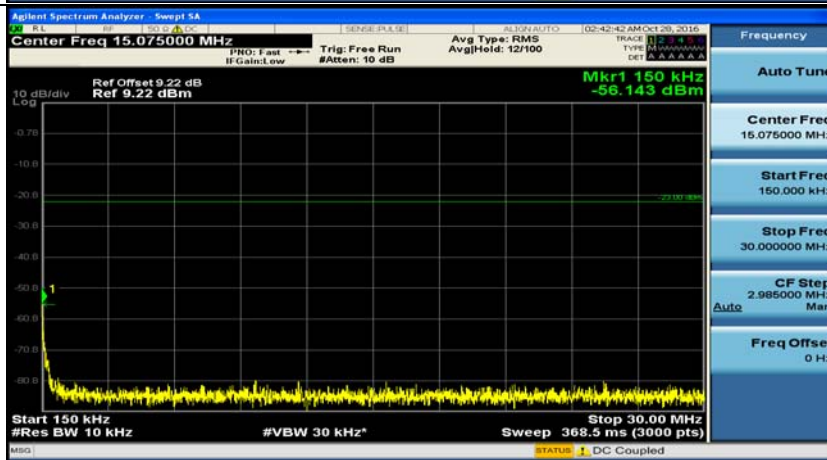

C.5: Conducted Spurious Emission

Channel Bandwidth: 1.4 MHz

(Channel Bandwidth: 1.4 MHz)_MCH_QPSK_1RB#0

(Channel Bandwidth: 1.4 MHz)_HCH_QPSK_1RB#0

(Channel Bandwidth: 1.4 MHz)_LCH_16QAM_1RB#0

(Channel Bandwidth: 1.4 MHz)_MCH_16QAM_1RB#0

(Channel Bandwidth: 1.4 MHz)_HCH_16QAM_1RB#0

Channel Bandwidth: 3 MHz

(Channel Bandwidth: 3 MHz)_LCH_QPSK_1RB#0

(Channel Bandwidth: 3 MHz)_MCH_QPSK_1RB#0

(Channel Bandwidth: 3 MHz)_HCH_QPSK_1RB#0

(Channel Bandwidth: 3 MHz)_LCH_16QAM_1RB#0