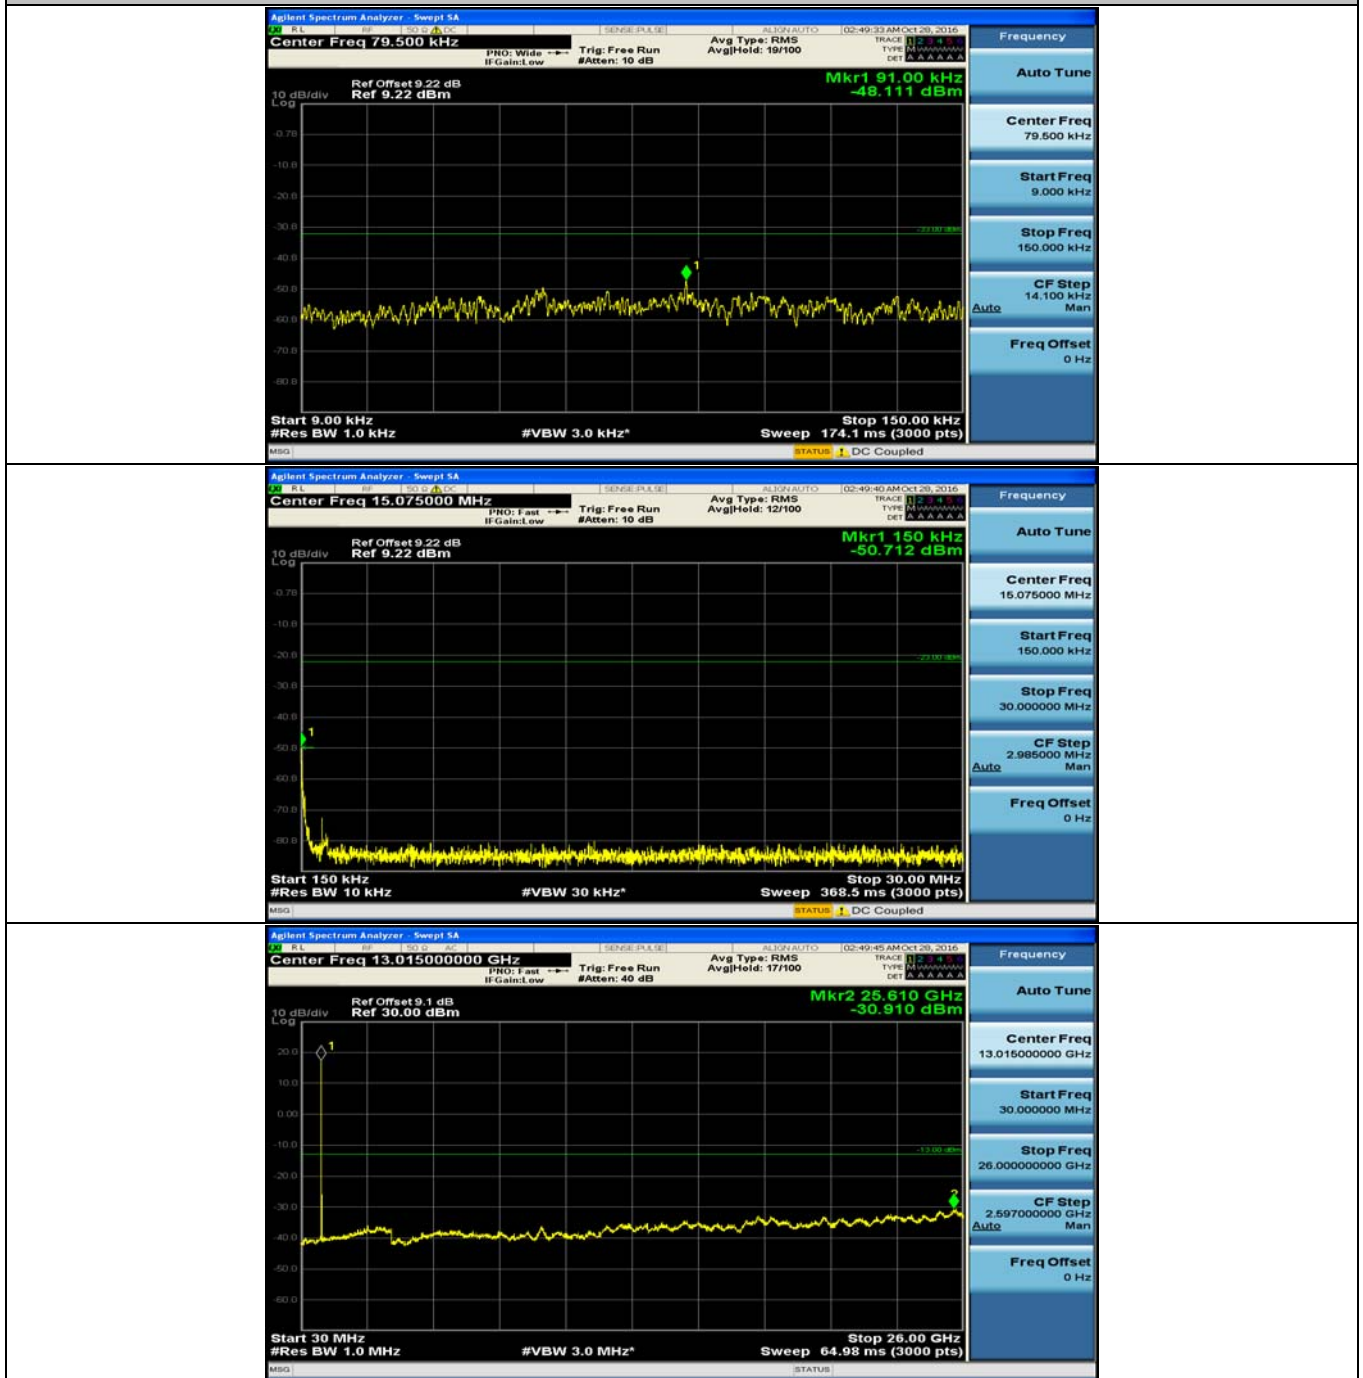

C.5: Conducted Spurious Emission

Channel Bandwidth: 1.4 MHz

(Channel Bandwidth: 1.4 MHz)_MCH_QPSK_1RB#0

(Channel Bandwidth: 1.4 MHz)_HCH_QPSK_1RB#0

(Channel Bandwidth: 1.4 MHz)_LCH_16QAM_1RB#0

(Channel Bandwidth: 1.4 MHz)_MCH_16QAM_1RB#0

(Channel Bandwidth: 1.4 MHz)_HCH_16QAM_1RB#0

Channel Bandwidth: 3 MHz

(Channel Bandwidth: 3 MHz)_LCH_QPSK_1RB#0

(Channel Bandwidth: 3 MHz)_MCH_QPSK_1RB#0

(Channel Bandwidth: 3 MHz)_HCH_QPSK_1RB#0

(Channel Bandwidth: 3 MHz)_LCH_16QAM_1RB#0

(Channel Bandwidth: 3 MHz)_MCH_16QAM_1RB#0

(Channel Bandwidth: 3 MHz)_HCH_16QAM_1RB#0

Channel Bandwidth: 5 MHz

(Channel Bandwidth: 5 MHz)_LCH_QPSK_1RB#0

(Channel Bandwidth: 5 MHz)_MCH_QPSK_1RB#0

(Channel Bandwidth: 5 MHz)_HCH_QPSK_1RB#0