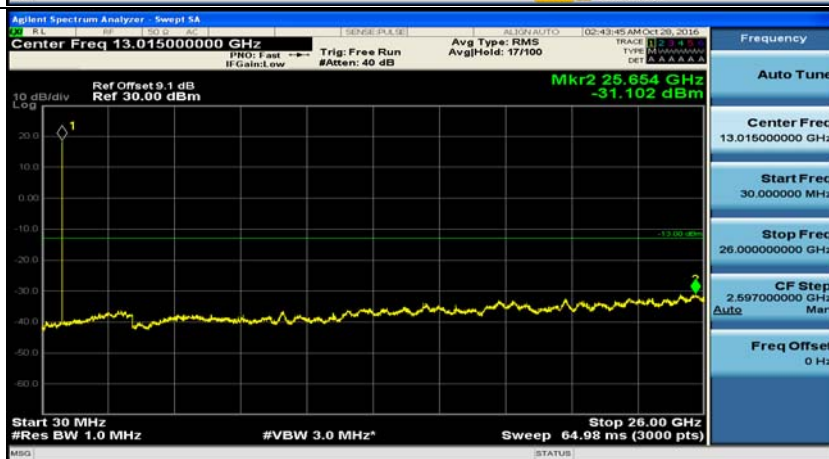

C.5: Conducted Spurious Emission

Channel Bandwidth: 1.4 MHz

(Channel Bandwidth: 1.4 MHz)_MCH_QPSK_1RB#0

(Channel Bandwidth: 1.4 MHz)_HCH_QPSK_1RB#0

(Channel Bandwidth: 1.4 MHz)_LCH_16QAM_1RB#0

(Channel Bandwidth: 1.4 MHz)_MCH_16QAM_1RB#0

(Channel Bandwidth: 1.4 MHz)_HCH_16QAM_1RB#0

Channel Bandwidth: 3 MHz

(Channel Bandwidth: 3 MHz)_LCH_QPSK_1RB#0

(Channel Bandwidth: 3 MHz)_MCH_QPSK_1RB#0

(Channel Bandwidth: 3 MHz)_HCH_QPSK_1RB#0

(Channel Bandwidth: 3 MHz)_LCH_16QAM_1RB#0