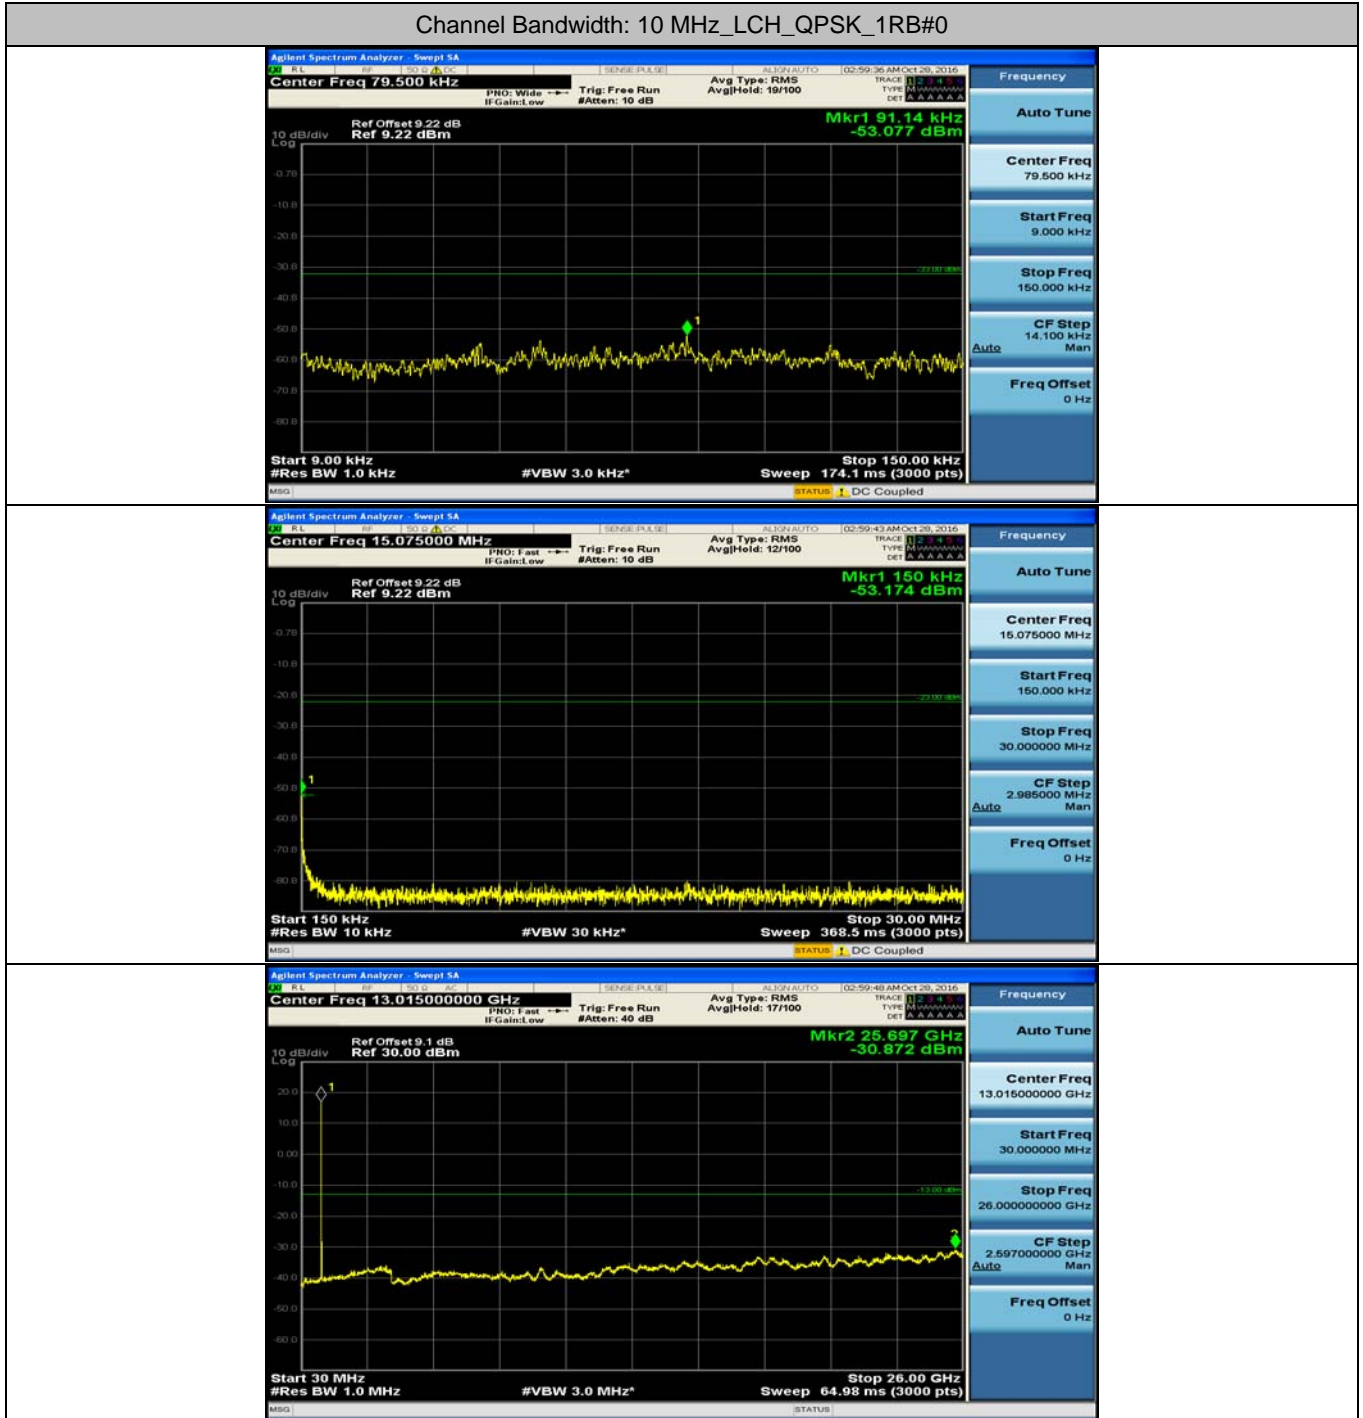

C.5: Conducted Spurious Emission

Channel Bandwidth: 1.4 MHz

(Channel Bandwidth: 1.4 MHz)_MCH_QPSK_1RB#0

(Channel Bandwidth: 1.4 MHz)_HCH_QPSK_1RB#0

(Channel Bandwidth: 1.4 MHz)_LCH_16QAM_1RB#0

(Channel Bandwidth: 1.4 MHz)_MCH_16QAM_1RB#0

(Channel Bandwidth: 5 MHz)_LCH_16QAM_1RB#0

(Channel Bandwidth: 5 MHz)_MCH_16QAM_1RB#0

(Channel Bandwidth: 5 MHz)_HCH_16QAM_1RB#0

Channel Bandwidth: 10 MHz

Channel Bandwidth: 10 MHz_LCH_QPSK_1RB#0

Channel Bandwidth: 10 MHz_MCH_QPSK_1RB#0