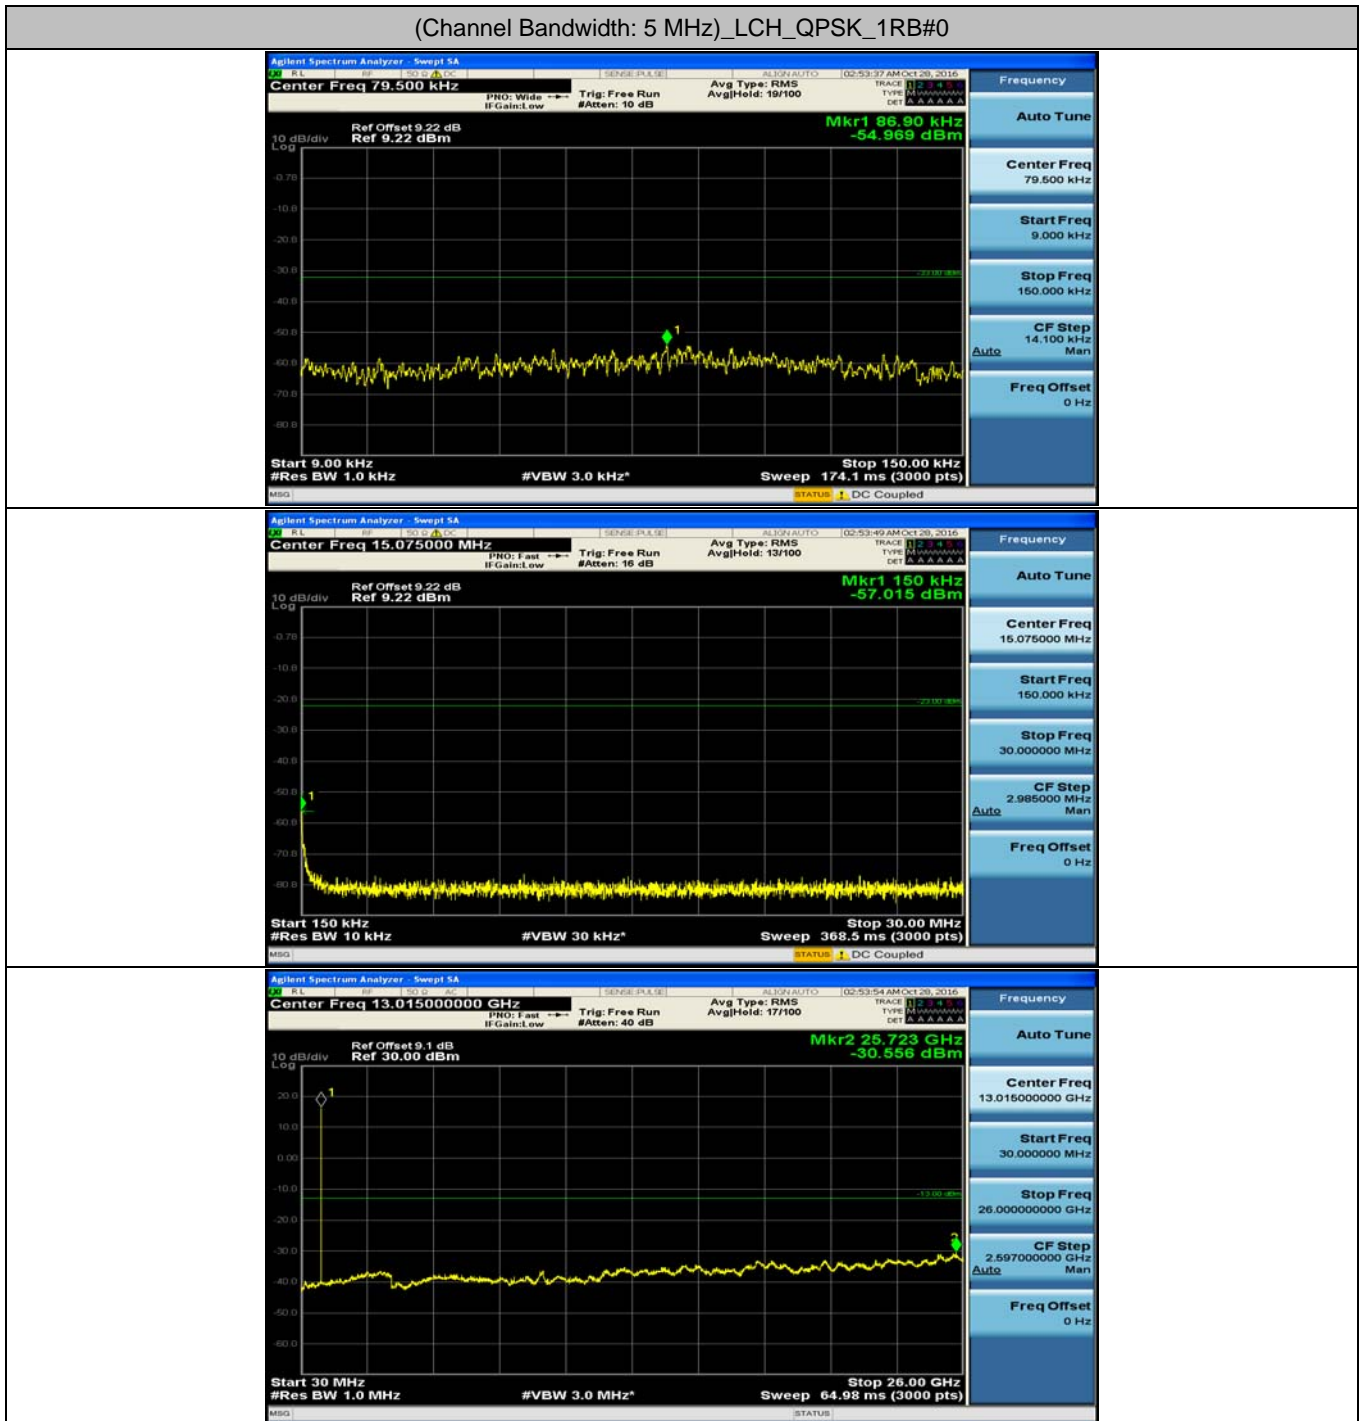

C.5: Conducted Spurious Emission

Channel Bandwidth: 1.4 MHz

(Channel Bandwidth: 1.4 MHz)_MCH_QPSK_1RB#0

(Channel Bandwidth: 1.4 MHz)_HCH_QPSK_1RB#0

(Channel Bandwidth: 1.4 MHz)_LCH_16QAM_1RB#0

(Channel Bandwidth: 1.4 MHz)_MCH_16QAM_1RB#0

(Channel Bandwidth: 1.4 MHz)_HCH_16QAM_1RB#0

Channel Bandwidth: 3 MHz

(Channel Bandwidth: 3 MHz)_LCH_QPSK_1RB#0

(Channel Bandwidth: 3 MHz)_MCH_QPSK_1RB#0

(Channel Bandwidth: 3 MHz)_HCH_QPSK_1RB#0

(Channel Bandwidth: 3 MHz)_LCH_16QAM_1RB#0

(Channel Bandwidth: 3 MHz)_MCH_16QAM_1RB#0

(Channel Bandwidth: 3 MHz)_HCH_16QAM_1RB#0

Channel Bandwidth: 5 MHz

(Channel Bandwidth: 5 MHz)_LCH_QPSK_1RB#0

(Channel Bandwidth: 5 MHz)_MCH_QPSK_1RB#0

(Channel Bandwidth: 5 MHz)_HCH_QPSK_1RB#0

(Channel Bandwidth: 5 MHz)_LCH_16QAM_1RB#0

(Channel Bandwidth: 5 MHz)_MCH_16QAM_1RB#0

(Channel Bandwidth: 5 MHz)_HCH_16QAM_1RB#0

Channel Bandwidth: 10 MHz

Channel Bandwidth: 10 MHz_LCH_QPSK_1RB#0

Channel Bandwidth: 10 MHz_MCH_QPSK_1RB#0