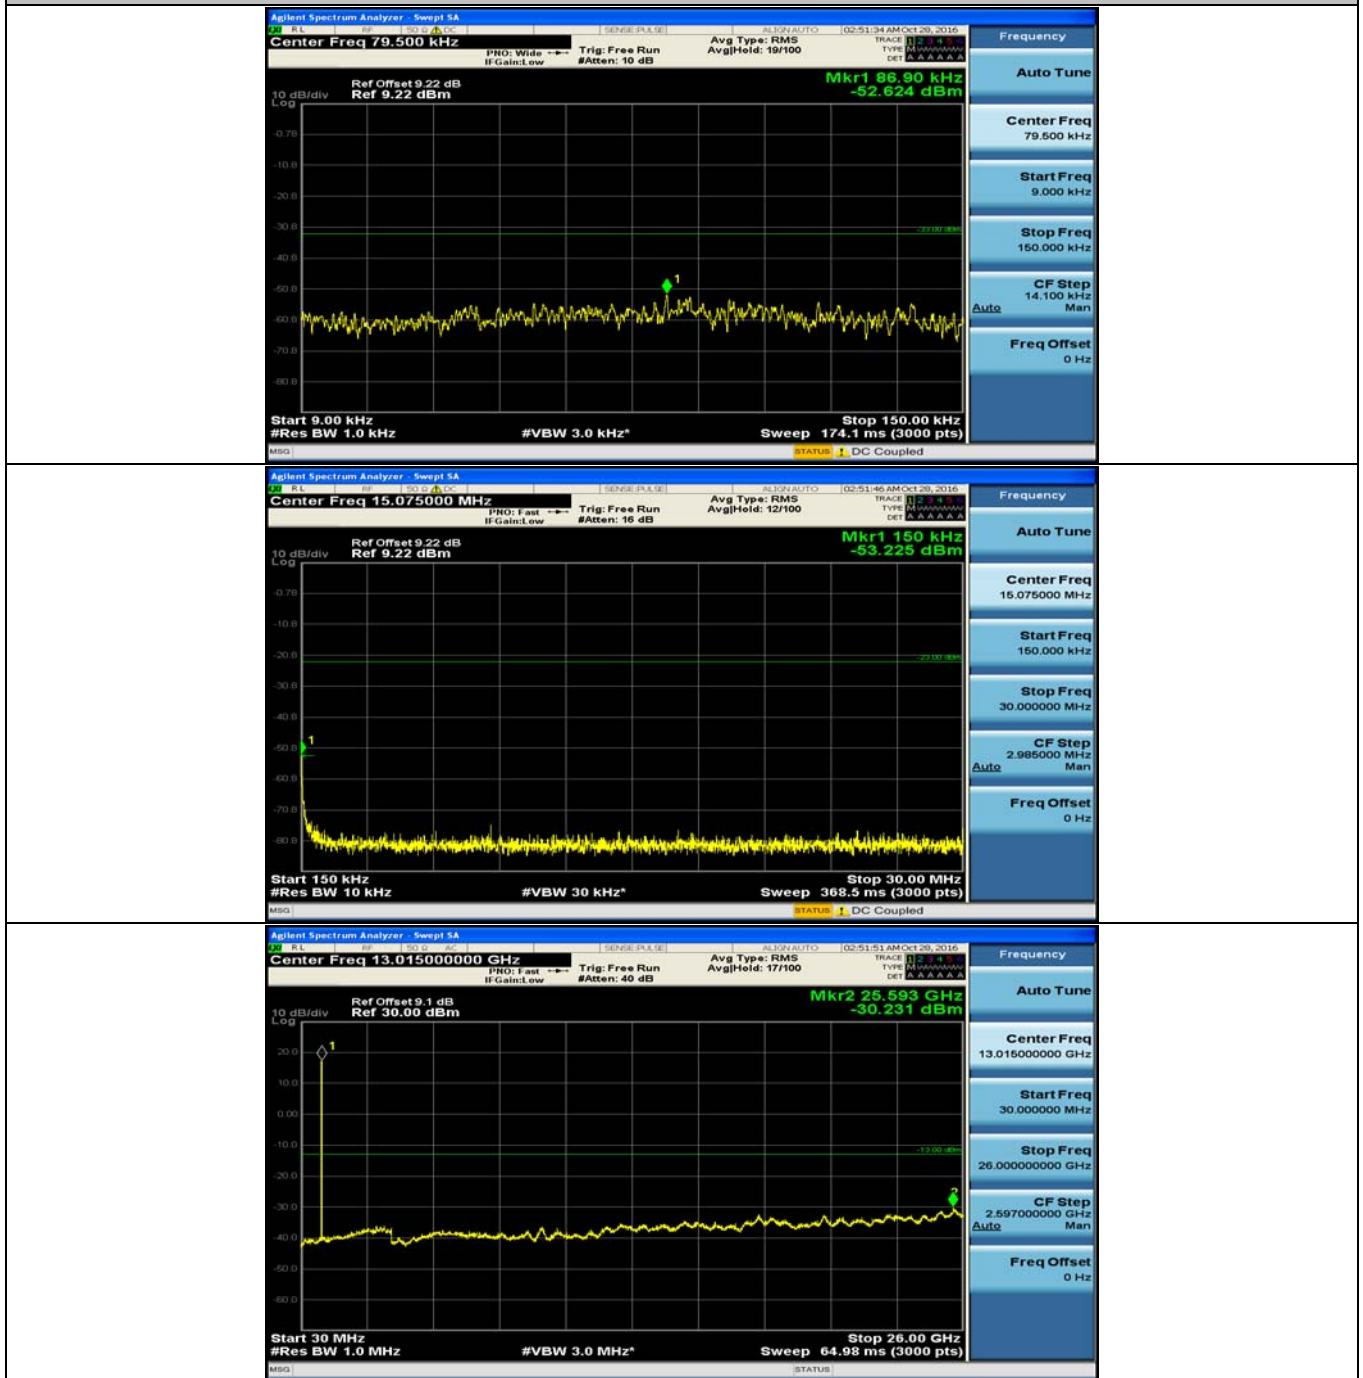

C.5: Conducted Spurious Emission

Channel Bandwidth: 1.4 MHz

(Channel Bandwidth: 1.4 MHz)_MCH_QPSK_1RB#0

(Channel Bandwidth: 1.4 MHz)_HCH_QPSK_1RB#0

(Channel Bandwidth: 1.4 MHz)_LCH_16QAM_1RB#0

(Channel Bandwidth: 1.4 MHz)_MCH_16QAM_1RB#0

(Channel Bandwidth: 1.4 MHz)_HCH_16QAM_1RB#0

Channel Bandwidth: 3 MHz

(Channel Bandwidth: 3 MHz)_LCH_QPSK_1RB#0

(Channel Bandwidth: 3 MHz)_MCH_QPSK_1RB#0

(Channel Bandwidth: 3 MHz)_HCH_QPSK_1RB#0

(Channel Bandwidth: 3 MHz)_LCH_16QAM_1RB#0

(Channel Bandwidth: 3 MHz)_MCH_16QAM_1RB#0

(Channel Bandwidth: 3 MHz)_HCH_16QAM_1RB#0

Channel Bandwidth: 5 MHz

(Channel Bandwidth: 5 MHz)_LCH_QPSK_1RB#0

(Channel Bandwidth: 5 MHz)_MCH_QPSK_1RB#0

(Channel Bandwidth: 5 MHz)_HCH_QPSK_1RB#0