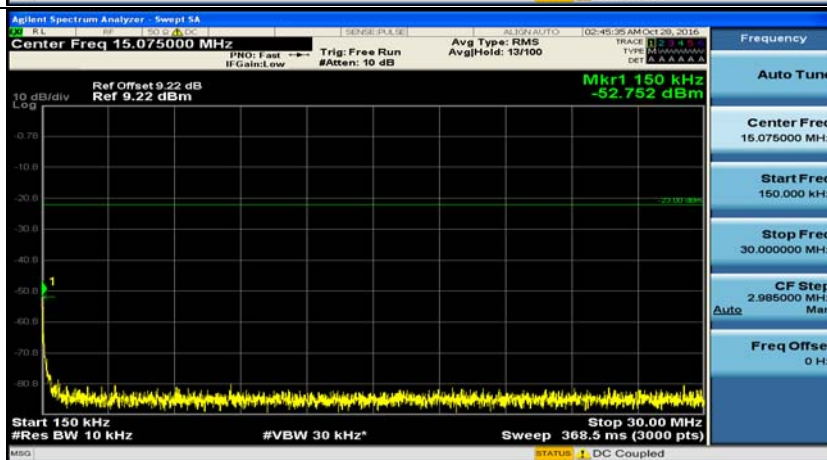

C.5: Conducted Spurious Emission

Channel Bandwidth: 1.4 MHz

(Channel Bandwidth: 1.4 MHz)_MCH_QPSK_1RB#0

(Channel Bandwidth: 1.4 MHz)_HCH_QPSK_1RB#0

(Channel Bandwidth: 1.4 MHz)_LCH_16QAM_1RB#0

(Channel Bandwidth: 1.4 MHz)_MCH_16QAM_1RB#0

(Channel Bandwidth: 1.4 MHz)_HCH_16QAM_1RB#0

Channel Bandwidth: 3 MHz

(Channel Bandwidth: 3 MHz)_LCH_QPSK_1RB#0

(Channel Bandwidth: 3 MHz)_MCH_QPSK_1RB#0

(Channel Bandwidth: 3 MHz)_HCH_QPSK_1RB#0

(Channel Bandwidth: 3 MHz)_LCH_16QAM_1RB#0