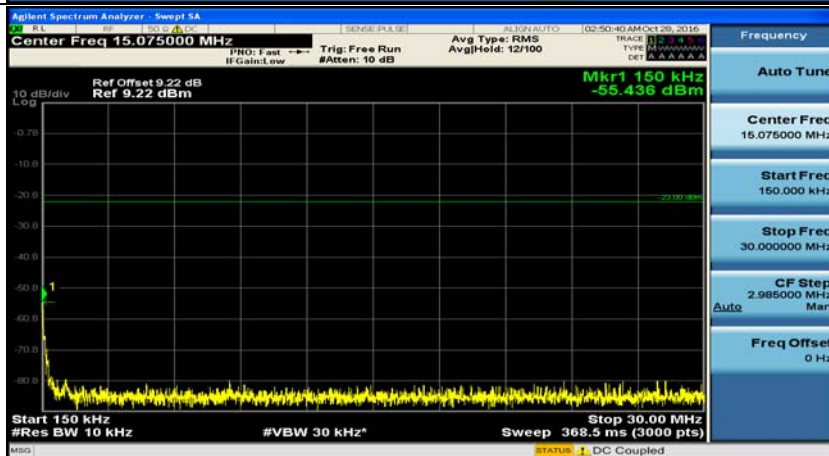

(Channel Bandwidth: 3 MHz)_MCH_16QAM_1RB#0