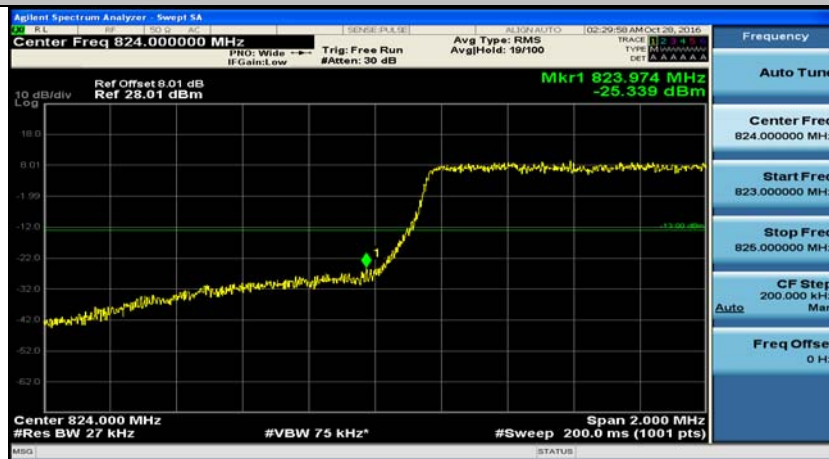

C.4: Band Edge

Channel Bandwidth: 1.4 MHz

(Channel Bandwidth: 1.4 MHz)_LCH_QPSK_1RB#0

(Channel Bandwidth: 1.4 MHz)_LCH_QPSK_6RB#0

(Channel Bandwidth: 1.4 MHz)_HCH_QPSK_1RB#0

(Channel Bandwidth: 1.4 MHz)_HCH_QPSK_6RB#0

(Channel Bandwidth: 1.4 MHz)_LCH_16QAM_1RB#0

(Channel Bandwidth: 1.4 MHz)_LCH_16QAM_6RB#0

(Channel Bandwidth: 1.4 MHz)_HCH_16QAM_1RB#0

(Channel Bandwidth: 1.4 MHz)_HCH_16QAM_6RB#0

Channel Bandwidth: 3 MHz