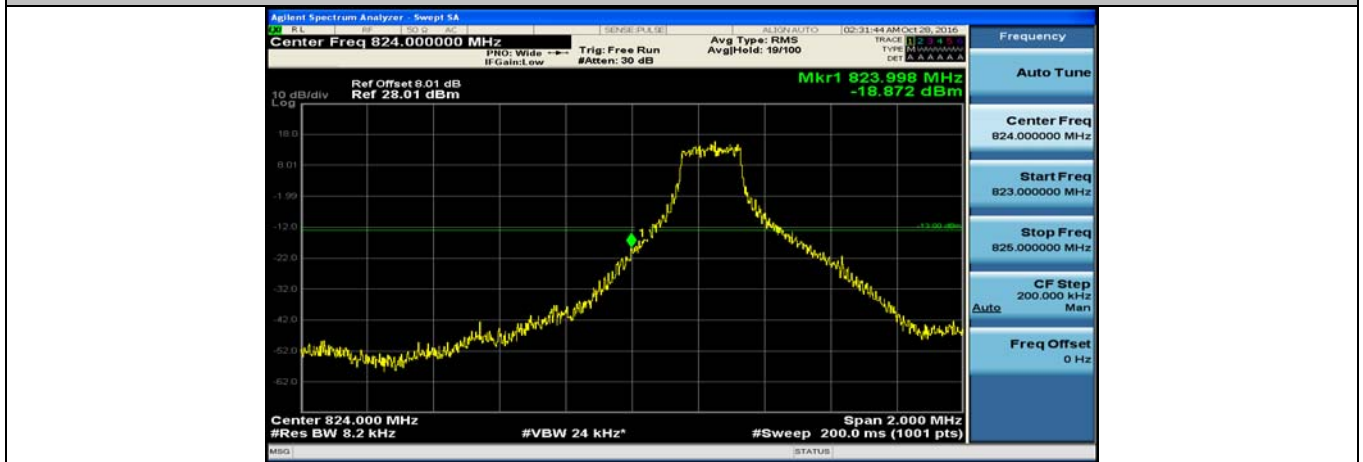

(Channel Bandwidth: 1.4 MHz)_LCH_16QAM_1RB#0

(Channel Bandwidth: 1.4 MHz)_LCH_16QAM_6RB#0

(Channel Bandwidth: 1.4 MHz)_HCH_16QAM_1RB#0

(Channel Bandwidth: 1.4 MHz)_HCH_16QAM_6RB#0

Channel Bandwidth: 3 MHz

(Channel Bandwidth: 3 MHz)_LCH_QPSK_1RB#0

(Channel Bandwidth: 3 MHz)_LCH_QPSK_15RB#0

(Channel Bandwidth: 3 MHz)_HCH_QPSK_1RB#0

(Channel Bandwidth: 3 MHz)_HCH_QPSK_15RB#0

(Channel Bandwidth: 3 MHz) LCH_16QAM_1RB#0