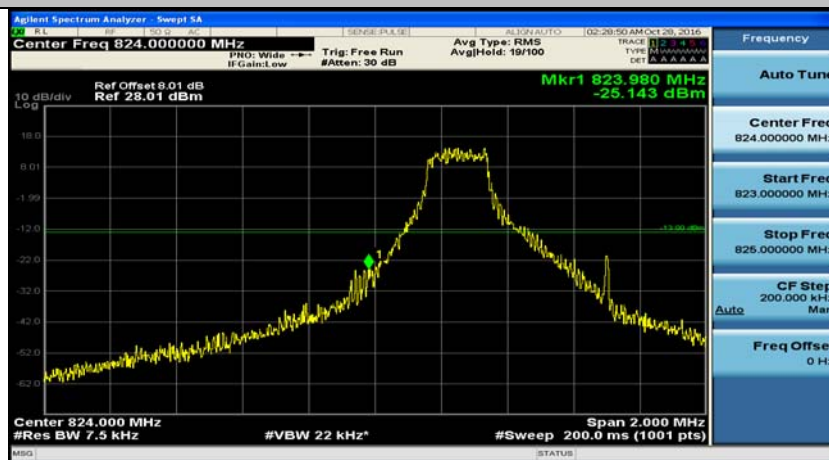

C.4: Band Edge

Channel Bandwidth: 1.4 MHz

(Channel Bandwidth: 1.4 MHz)_LCH_QPSK_1RB#0

(Channel Bandwidth: 1.4 MHz)_LCH_QPSK_6RB#0

(Channel Bandwidth: 1.4 MHz)_HCH_QPSK_1RB#0

(Channel Bandwidth: 1.4 MHz)_HCH_QPSK_6RB#0

(Channel Bandwidth: 1.4 MHz)_LCH_16QAM_1RB#0

(Channel Bandwidth: 1.4 MHz)_LCH_16QAM_6RB#0

(Channel Bandwidth: 1.4 MHz)_HCH_16QAM_1RB#0

(Channel Bandwidth: 1.4 MHz)_HCH_16QAM_6RB#0

Channel Bandwidth: 3 MHz