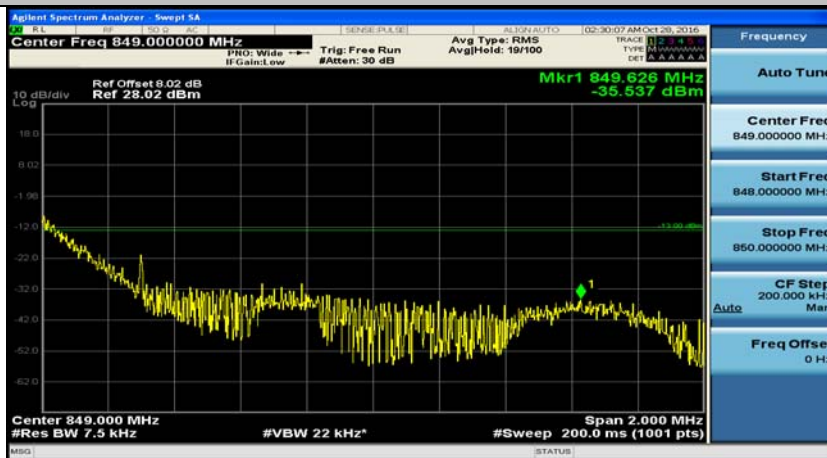

C.4: Band Edge

Channel Bandwidth: 1.4 MHz

(Channel Bandwidth: 1.4 MHz)_LCH_QPSK_1RB#0

(Channel Bandwidth: 1.4 MHz)_LCH_QPSK_6RB#0

(Channel Bandwidth: 1.4 MHz)_HCH_QPSK_1RB#0

(Channel Bandwidth: 1.4 MHz)_HCH_QPSK_6RB#0

(Channel Bandwidth: 1.4 MHz)_LCH_16QAM_1RB#0

(Channel Bandwidth: 1.4 MHz)_LCH_16QAM_6RB#0

(Channel Bandwidth: 1.4 MHz)_HCH_16QAM_1RB#0

(Channel Bandwidth: 1.4 MHz)_HCH_16QAM_6RB#0

Channel Bandwidth: 3 MHz