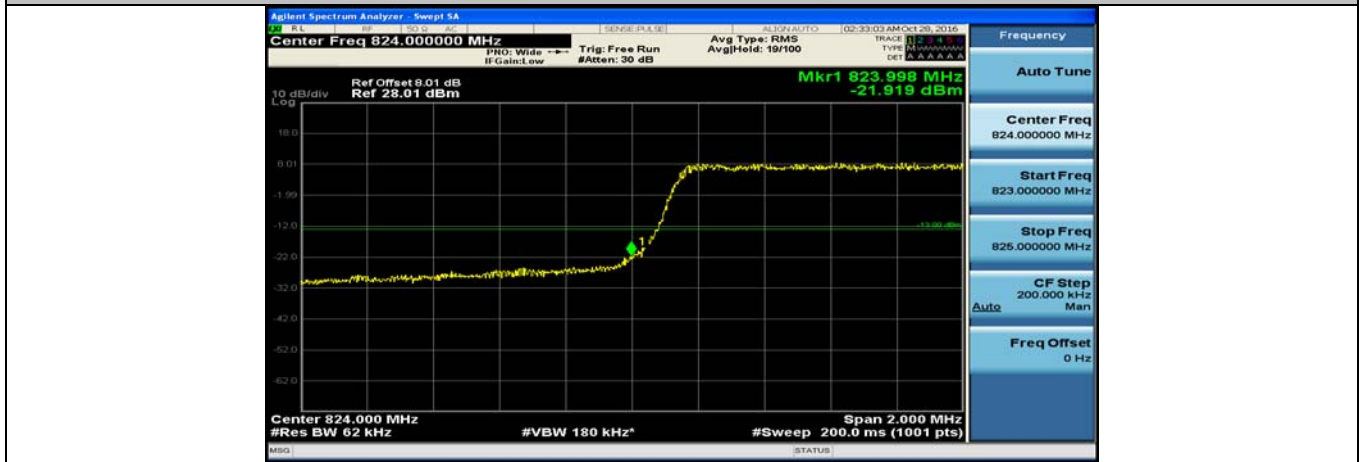

(Channel Bandwidth: 1.4 MHz)_LCH_16QAM_1RB#0

(Channel Bandwidth: 1.4 MHz)_LCH_16QAM_6RB#0

(Channel Bandwidth: 1.4 MHz)_HCH_16QAM_1RB#0

(Channel Bandwidth: 1.4 MHz)_HCH_16QAM_6RB#0

Channel Bandwidth: 3 MHz

(Channel Bandwidth: 3 MHz)_LCH_QPSK_1RB#0

(Channel Bandwidth: 3 MHz)_LCH_QPSK_15RB#0

(Channel Bandwidth: 3 MHz)_HCH_QPSK_1RB#0

(Channel Bandwidth: 3 MHz)_HCH_QPSK_15RB#0

(Channel Bandwidth: 3 MHz) LCH_16QAM_1RB#0