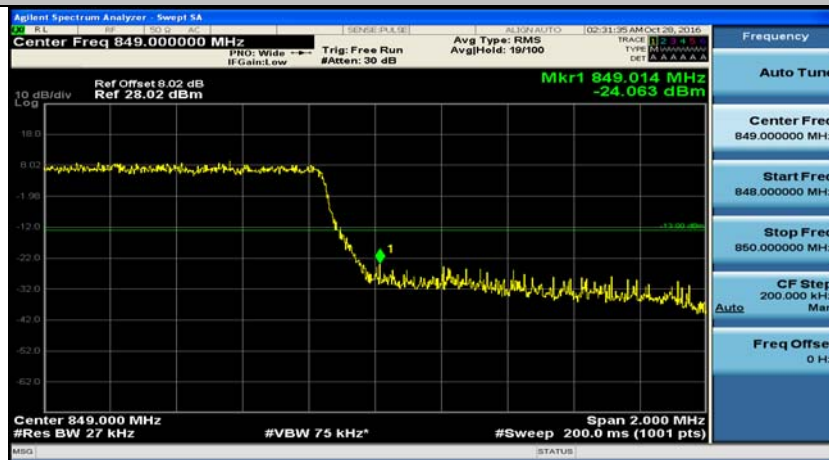

(Channel Bandwidth: 1.4 MHz)_LCH_16QAM_1RB#0

(Channel Bandwidth: 1.4 MHz)_LCH_16QAM_6RB#0

(Channel Bandwidth: 1.4 MHz)_HCH_16QAM_1RB#0

(Channel Bandwidth: 1.4 MHz)_HCH_16QAM_6RB#0

Channel Bandwidth: 3 MHz

(Channel Bandwidth: 3 MHz)_LCH_QPSK_1RB#0

(Channel Bandwidth: 3 MHz)_LCH_QPSK_15RB#0

(Channel Bandwidth: 3 MHz)_HCH_QPSK_1RB#0

(Channel Bandwidth: 3 MHz)_HCH_QPSK_15RB#0

(Channel Bandwidth: 3 MHz) LCH_16QAM_1RB#0