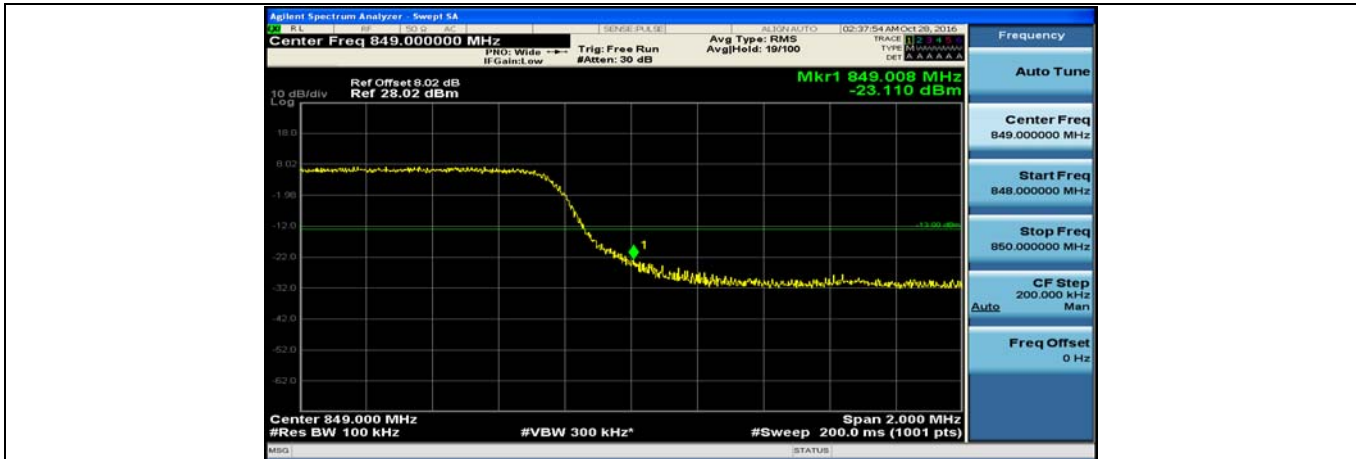

(Channel Bandwidth: 5 MHz)_HCH_QPSK_25RB#0