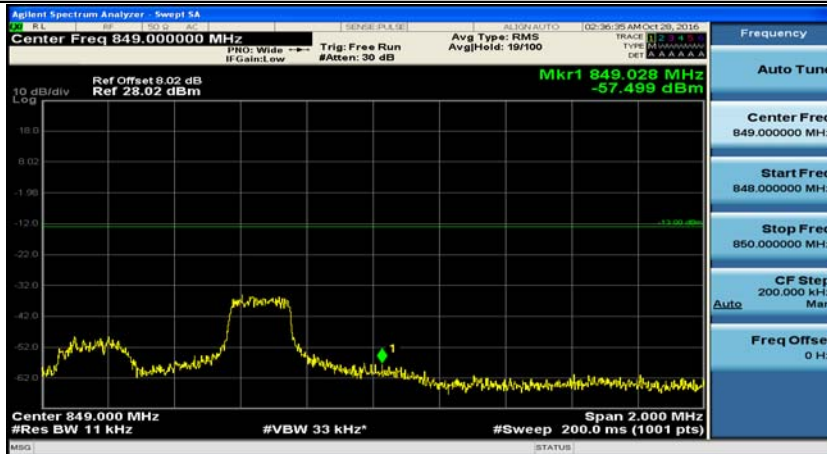

(Channel Bandwidth: 5 MHz)_HCH_QPSK_1RB#0