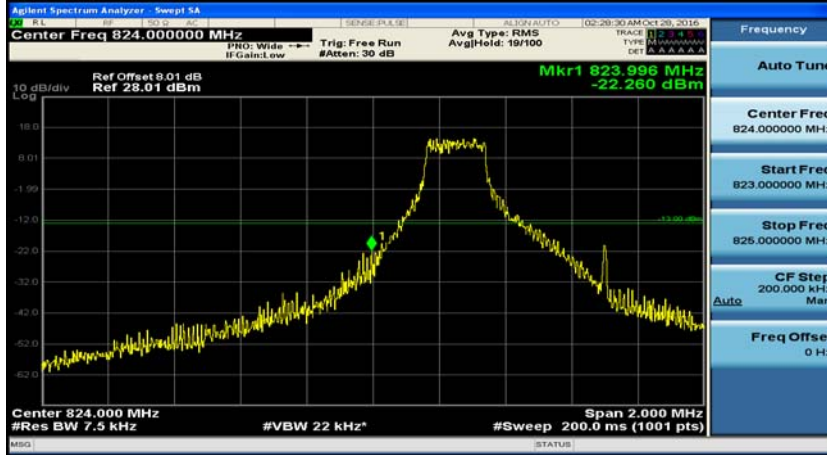

C.4: Band Edge

Channel Bandwidth: 1.4 MHz

(Channel Bandwidth: 1.4 MHz)_LCH_QPSK_1RB#0

(Channel Bandwidth: 1.4 MHz)_LCH_QPSK_6RB#0

(Channel Bandwidth: 1.4 MHz)_HCH_QPSK_1RB#0

(Channel Bandwidth: 1.4 MHz)_HCH_QPSK_6RB#0

(Channel Bandwidth: 1.4 MHz)_LCH_16QAM_1RB#0

(Channel Bandwidth: 1.4 MHz)_LCH_16QAM_6RB#0

(Channel Bandwidth: 1.4 MHz)_HCH_16QAM_1RB#0

(Channel Bandwidth: 1.4 MHz)_HCH_16QAM_6RB#0

Channel Bandwidth: 3 MHz