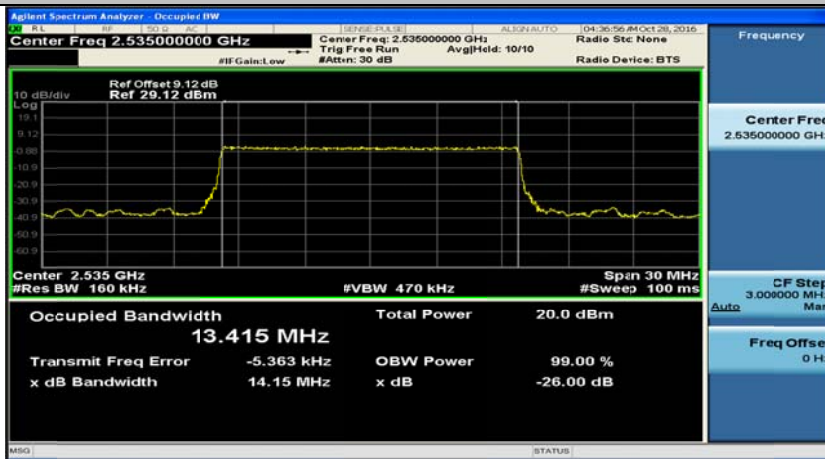

Channel Bandwidth 10 MHz_MCH_16QAM_50RB#0

Channel Bandwidth 10 MHz_HCH_16QAM_50RB#0

(Channel Bandwidth 15 MHz)_LCH_QPSK_75RB#0

(Channel Bandwidth 15 MHz)_MCH_QPSK_75RB#0

(Channel Bandwidth 15 MHz)_HCH_QPSK_75RB#0