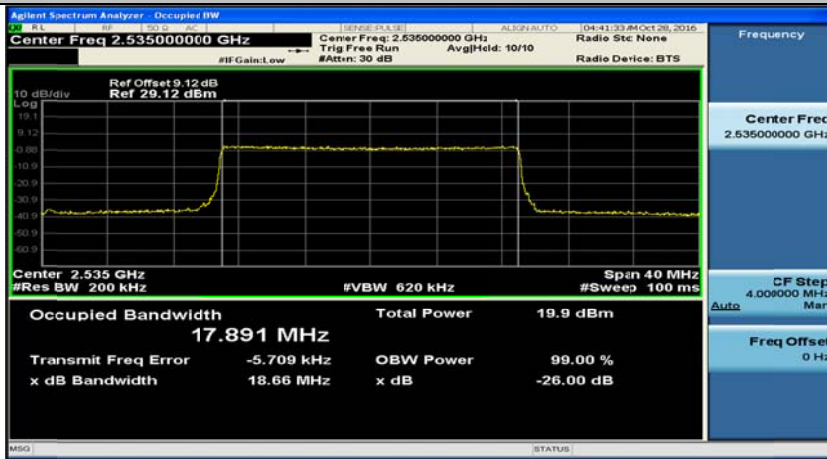

(Channel Bandwidth 15 MHz)_LCH_16QAM_75RB#0

(Channel Bandwidth 15 MHz)_MCH_16QAM_75RB#0

(Channel Bandwidth 15 MHz)_HCH_16QAM_75RB#0

(Channel Bandwidth 20 MHz)_LCH_QPSK_100RB#0

(Channel Bandwidth 20 MHz)_MCH_QPSK_100RB#0