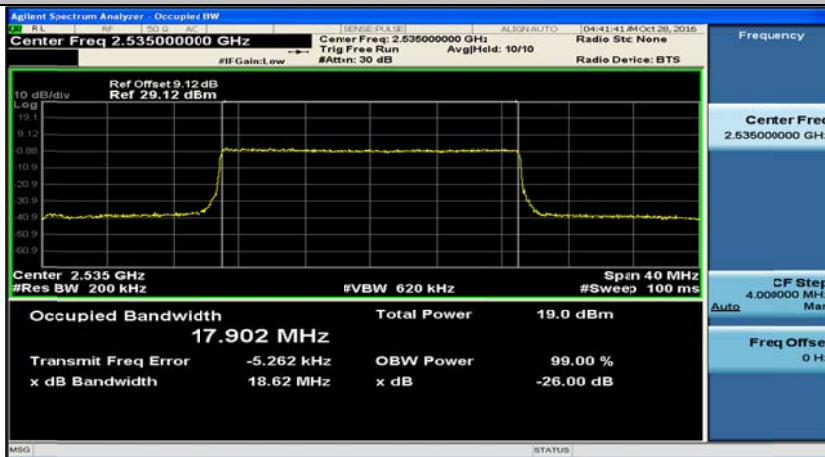

(Channel Bandwidth 20 MHz)_MCH_16QAM_100RB#0