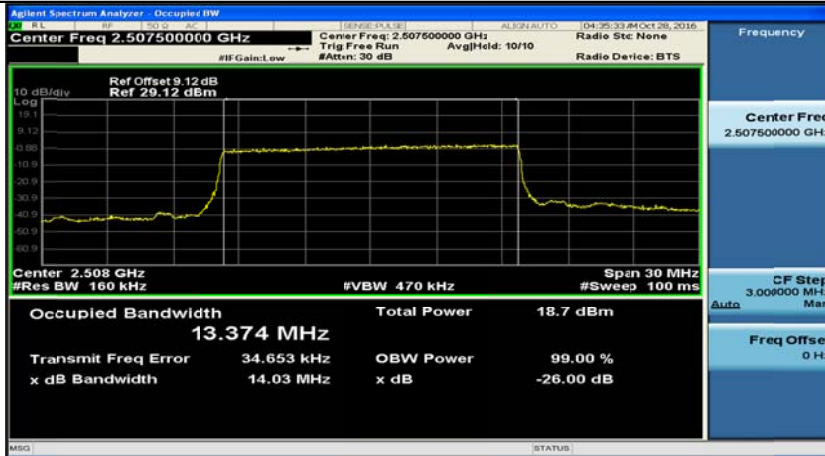

(Channel Bandwidth 15 MHz)_LCH_16QAM_75RB#0