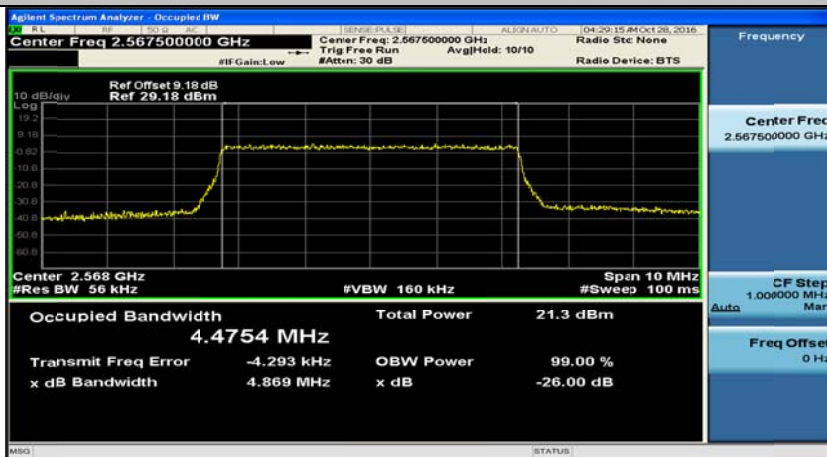

Test Graphs

(Channel Bandwidth 5 MHz)_LCH_QPSK_25RB#0

(Channel Bandwidth 5 MHz)_MCH_QPSK_25RB#0

(Channel Bandwidth 5 MHz)_HCH_QPSK_25RB#0

(Channel Bandwidth 5 MHz)_LCH_16QAM_25RB#0

(Channel Bandwidth 5 MHz)_MCH_16QAM_25RB#0