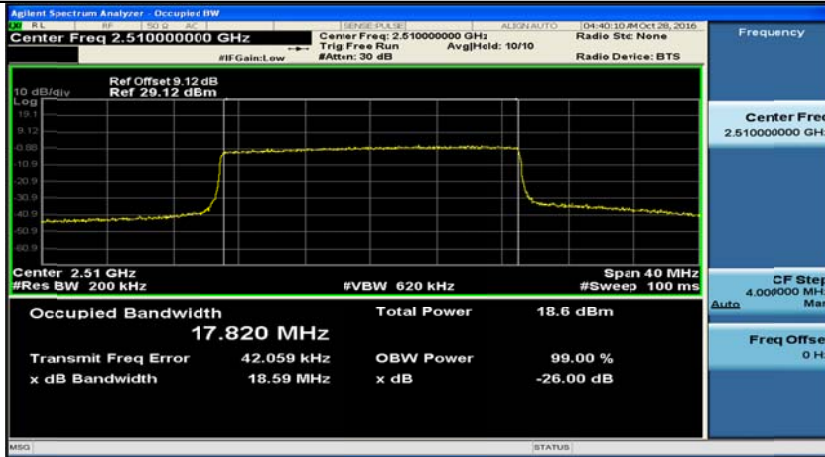

(Channel Bandwidth 20 MHz)_LCH_16QAM_100RB#0