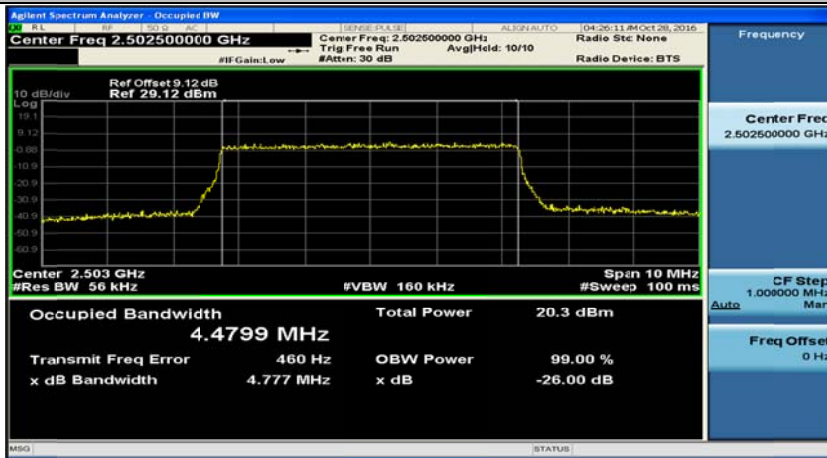

Test Graphs

(Channel Bandwidth 5 MHz)_LCH_QPSK_25RB#0