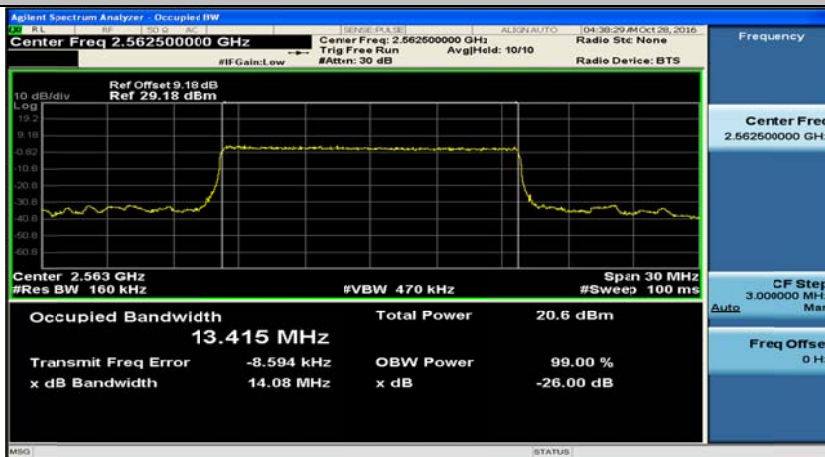

Channel Bandwidth 10 MHz_MCH_16QAM_50RB#0

Channel Bandwidth 10 MHz_HCH_16QAM_50RB#0

(Channel Bandwidth 15 MHz)_LCH_QPSK_75RB#0

(Channel Bandwidth 15 MHz)_MCH_QPSK_75RB#0

(Channel Bandwidth 15 MHz)_HCH_QPSK_75RB#0