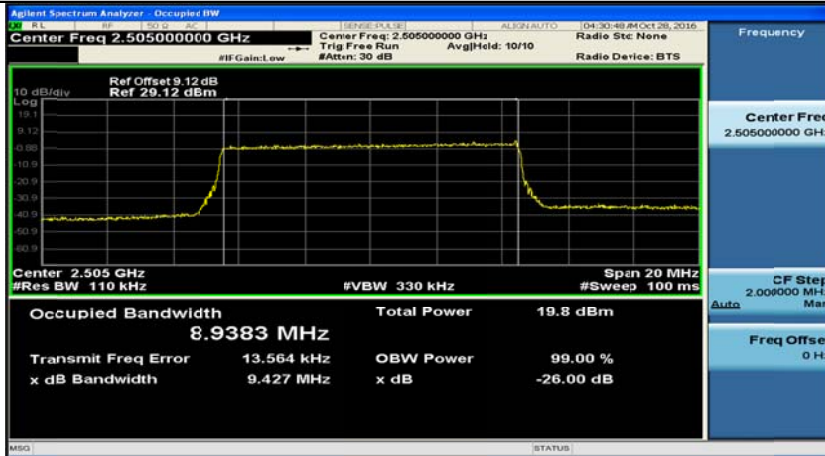

Channel Bandwidth 10 MHz_LCH_QPSK_50RB#0