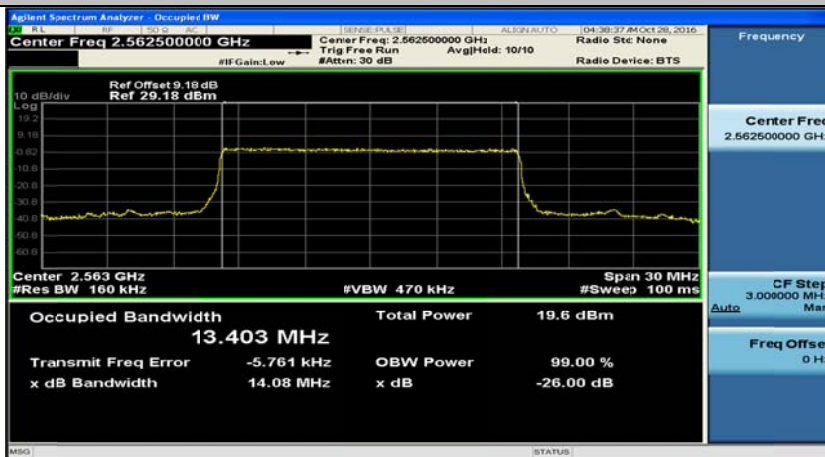

(Channel Bandwidth 15 MHz)_HCH_16QAM_75RB#0