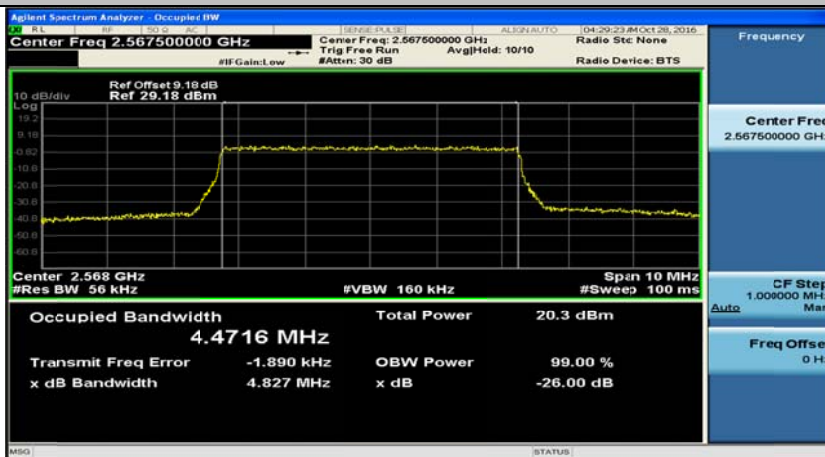

(Channel Bandwidth 5 MHz)_HCH_16QAM_25RB#0