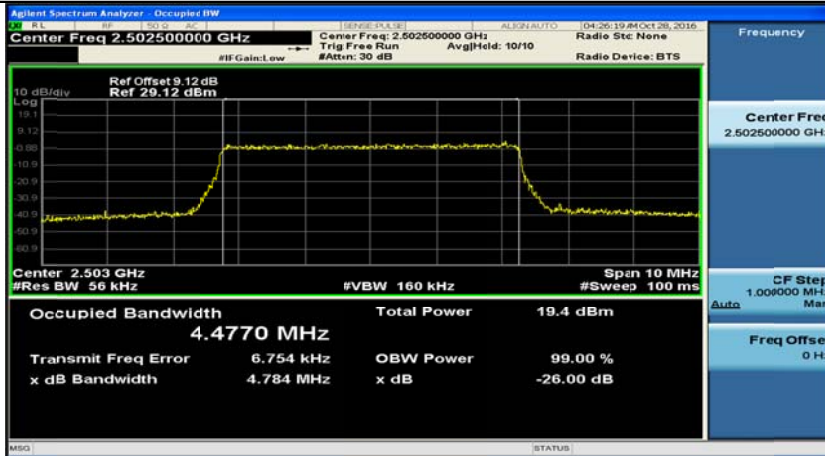

Test Graphs

(Channel Bandwidth 5 MHz)_LCH_QPSK_25RB#0

(Channel Bandwidth 5 MHz)_MCH_QPSK_25RB#0

(Channel Bandwidth 5 MHz)_HCH_QPSK_25RB#0

(Channel Bandwidth 5 MHz)_LCH_16QAM_25RB#0

(Channel Bandwidth 5 MHz)_MCH_16QAM_25RB#0