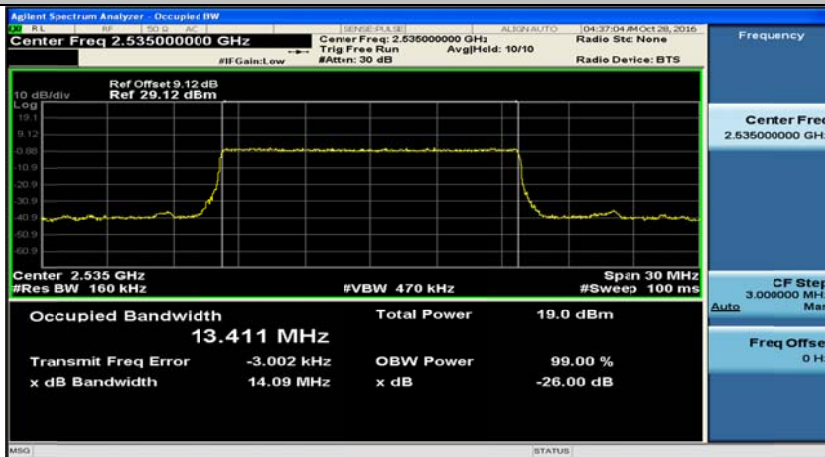

(Channel Bandwidth 15 MHz)_MCH_16QAM_75RB#0