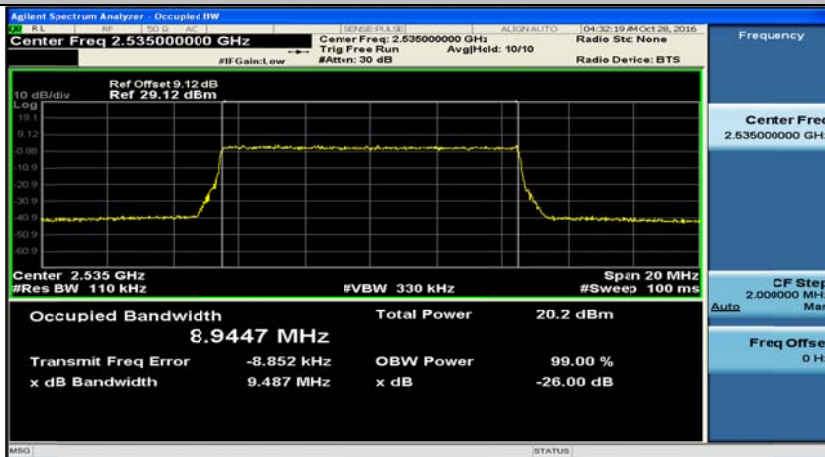

Channel Bandwidth 10 MHz_MCH_QPSK_50RB#0