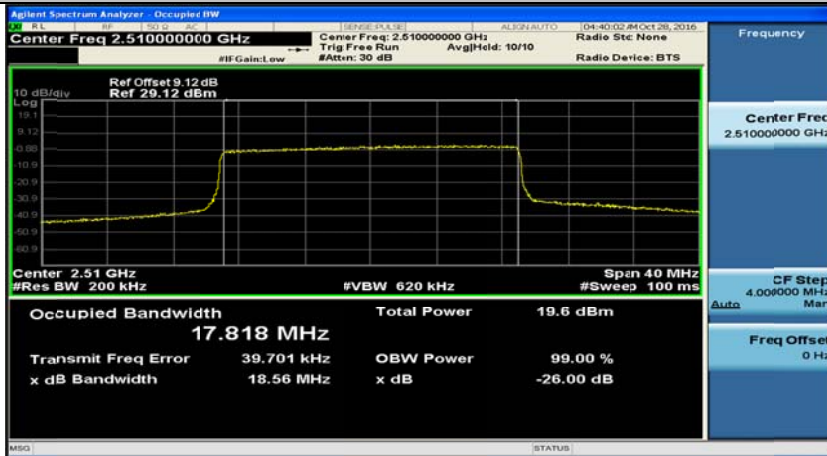

(Channel Bandwidth 15 MHz)_LCH_16QAM_75RB#0

(Channel Bandwidth 15 MHz)_MCH_16QAM_75RB#0

(Channel Bandwidth 15 MHz)_HCH_16QAM_75RB#0

(Channel Bandwidth 20 MHz)_LCH_QPSK_100RB#0

(Channel Bandwidth 20 MHz)_MCH_QPSK_100RB#0