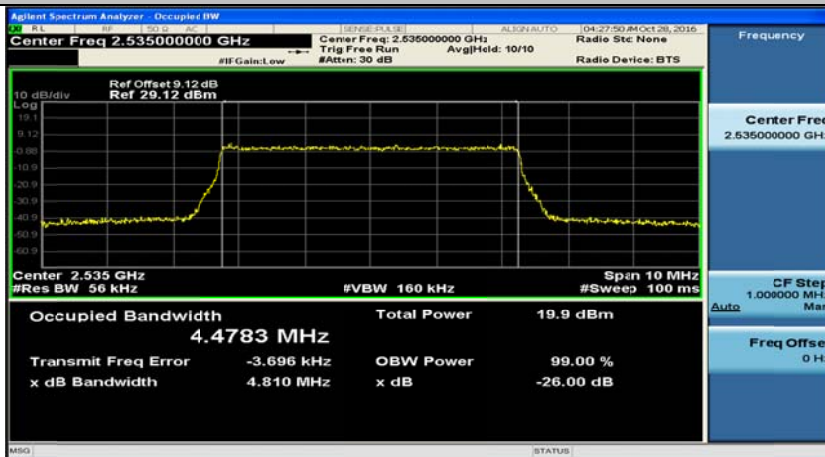

Test Graphs

(Channel Bandwidth 5 MHz)_LCH_QPSK_25RB#0

(Channel Bandwidth 5 MHz)_MCH_QPSK_25RB#0

(Channel Bandwidth 5 MHz)_HCH_QPSK_25RB#0

(Channel Bandwidth 5 MHz)_LCH_16QAM_25RB#0

(Channel Bandwidth 5 MHz)_MCH_16QAM_25RB#0