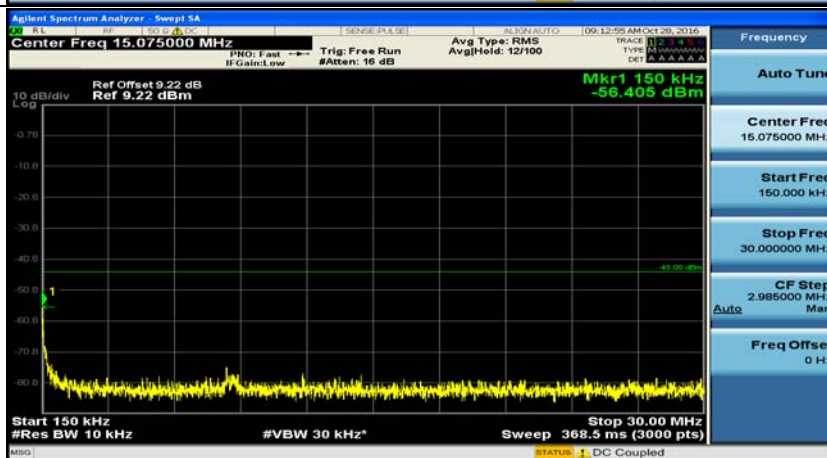

(Channel Bandwidth 15 MHz)_LCH_16QAM_1RB#0

(Channel Bandwidth 15 MHz)_MCH_16QAM_1RB#0

(Channel Bandwidth 15 MHz)_HCH_16QAM_1RB#0

Channel Bandwidth: 20 MHz

(Channel Bandwidth 20 MHz)_LCH_QPSK_1RB#0

(Channel Bandwidth 20 MHz)_MCH_QPSK_1RB#0