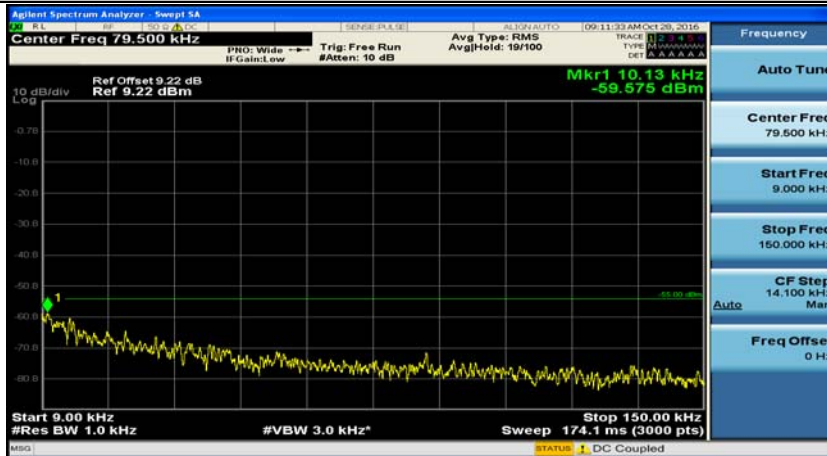

Channel Bandwidth 10 MHz_MCH_16QAM_1RB#0