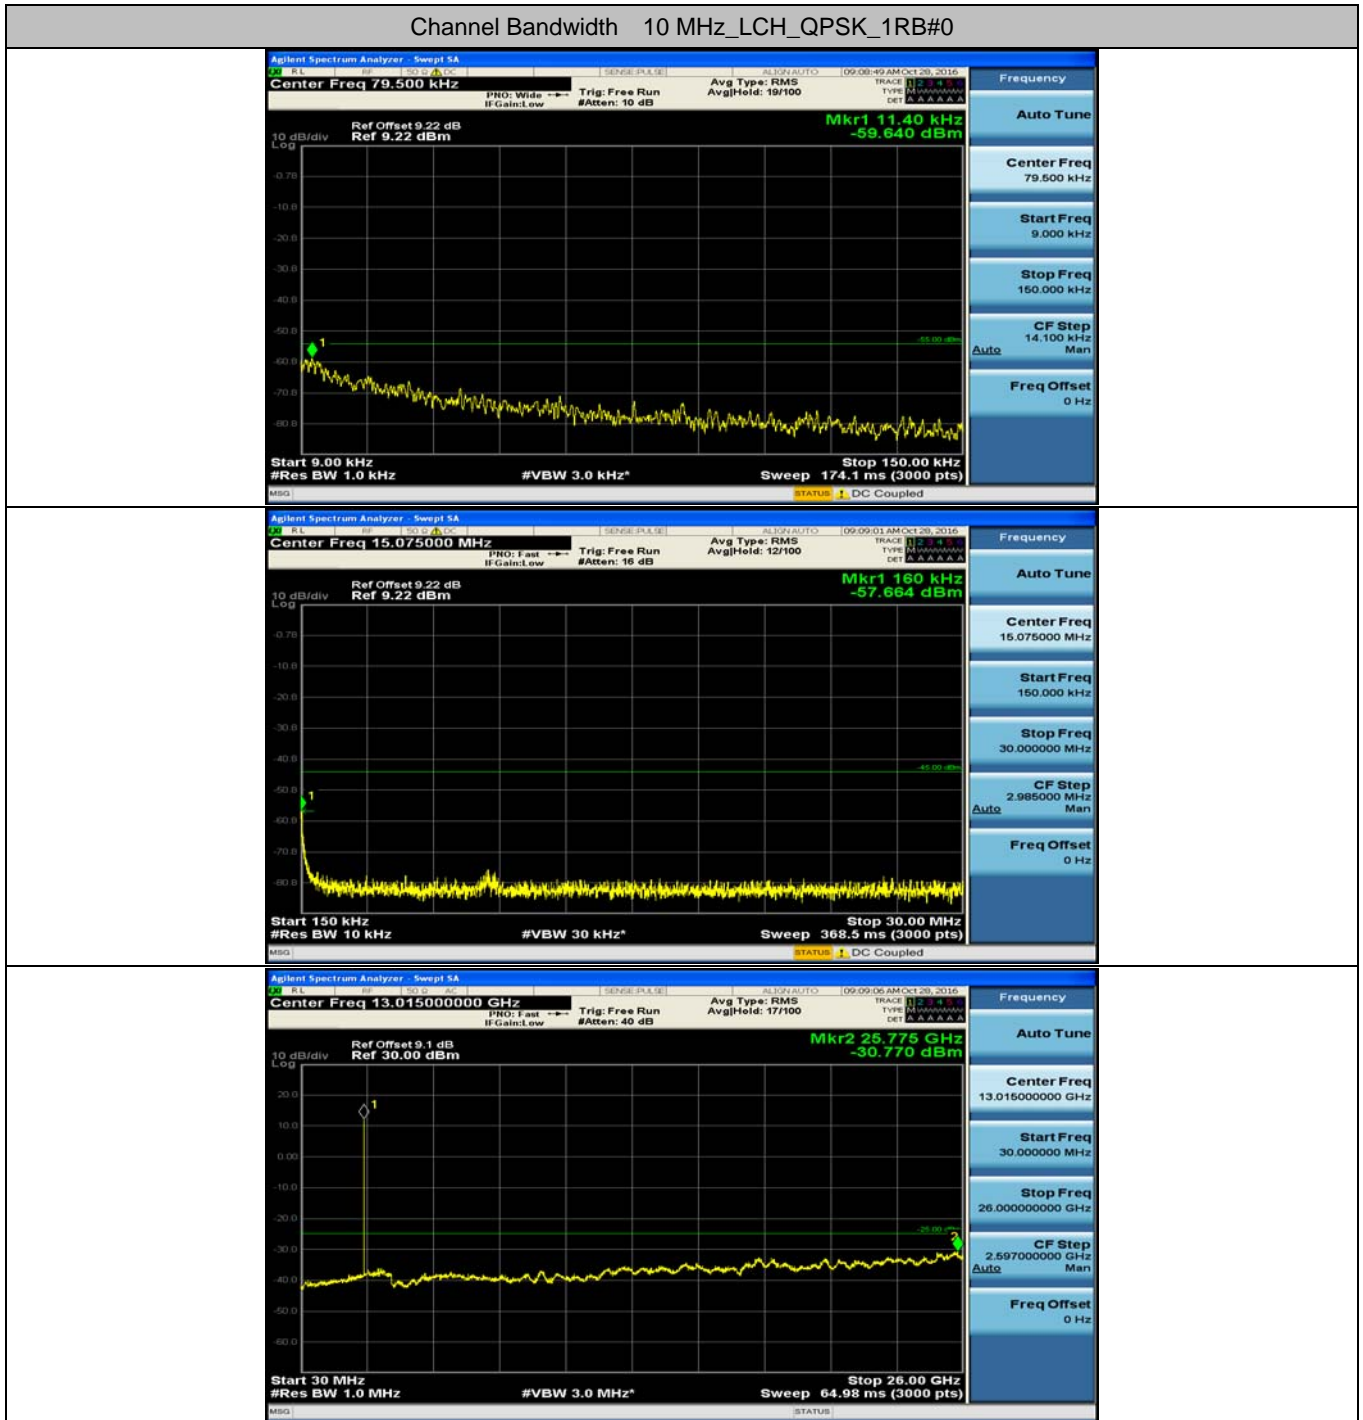

D.5: Conducted Spurious Emission

Channel Bandwidth: 5 MHz

(Channel Bandwidth 5 MHz)_LCH_QPSK_1RB#0

(Channel Bandwidth 5 MHz)_MCH_QPSK_1RB#0

(Channel Bandwidth 5 MHz)_HCH_QPSK_1RB#0

(Channel Bandwidth 5 MHz)_LCH_16QAM_1RB#0

(Channel Bandwidth 5 MHz)_MCH_16QAM_1RB#0

(Channel Bandwidth 5 MHz)_HCH_16QAM_1RB#0

Channel Bandwidth: 10 MHz

Channel Bandwidth 10 MHz_MCH_QPSK_1RB#0

Channel Bandwidth 10 MHz_HCH_QPSK_1RB#0

Channel Bandwidth 10 MHz_LCH_16QAM_1RB#0

Channel Bandwidth 10 MHz_MCH_16QAM_1RB#0

Channel Bandwidth 10 MHz_HCH_16QAM_1RB#0

Channel Bandwidth: 15 MHz

(Channel Bandwidth 15 MHz)_LCH_QPSK_1RB#0

(Channel Bandwidth 15 MHz)_MCH_QPSK_1RB#0

(Channel Bandwidth 15 MHz)_HCH_QPSK_1RB#0