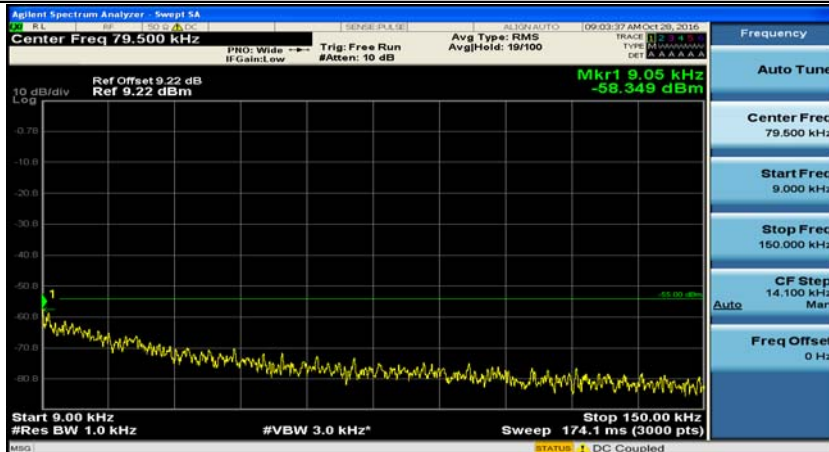

(Channel Bandwidth 5 MHz)_HCH_16QAM_1RB#0