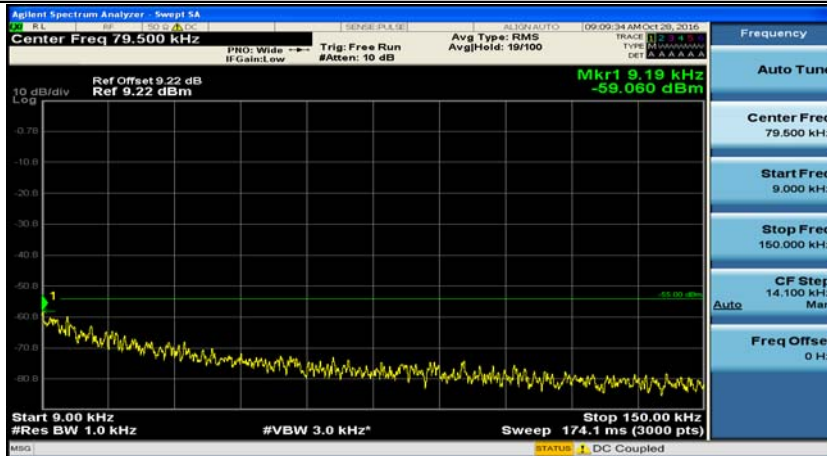

D.5: Conducted Spurious Emission

Channel Bandwidth: 5 MHz

(Channel Bandwidth 5 MHz)_LCH_QPSK_1RB#0

(Channel Bandwidth 5 MHz)_MCH_QPSK_1RB#0

(Channel Bandwidth 5 MHz)_HCH_QPSK_1RB#0

(Channel Bandwidth 5 MHz)_LCH_16QAM_1RB#0

(Channel Bandwidth 5 MHz)_MCH_16QAM_1RB#0

(Channel Bandwidth 5 MHz)_HCH_16QAM_1RB#0

Channel Bandwidth: 10 MHz

Channel Bandwidth 10 MHz_MCH_QPSK_1RB#0

Channel Bandwidth 10 MHz_HCH_QPSK_1RB#0

Channel Bandwidth 10 MHz_LCH_16QAM_1RB#0