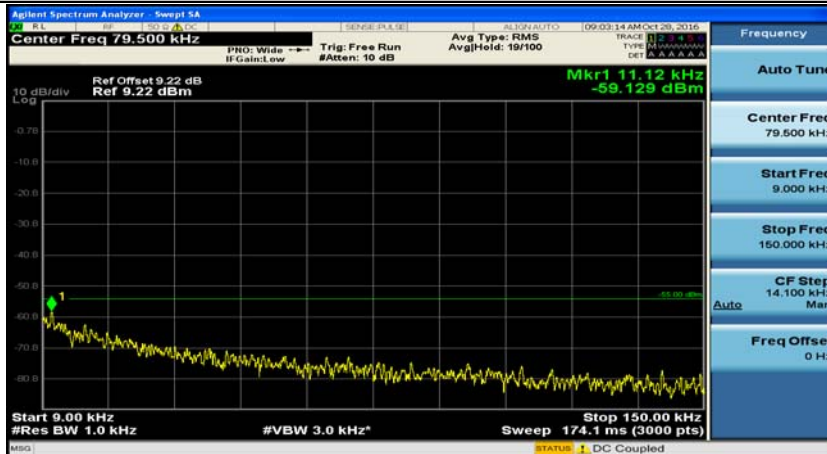

(Channel Bandwidth 5 MHz)_MCH_16QAM_1RB#0