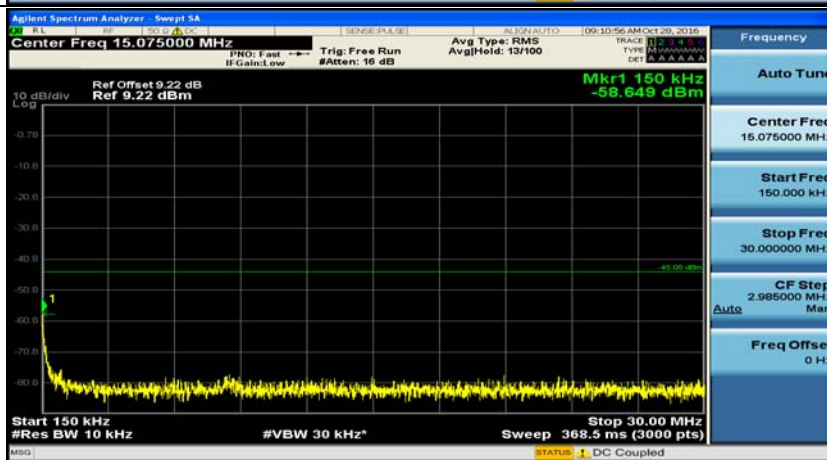

(Channel Bandwidth 15 MHz)_HCH_16QAM_1RB#0