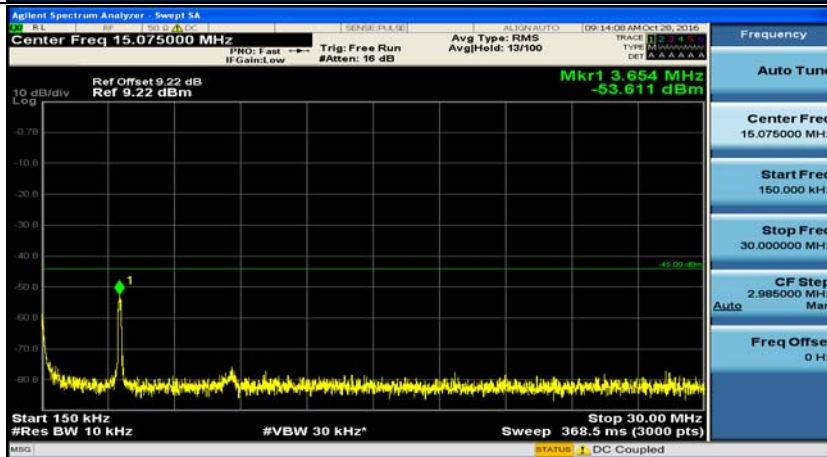

Channel Bandwidth 10 MHz_MCH_16QAM_1RB#0

Channel Bandwidth 10 MHz_HCH_16QAM_1RB#0

Channel Bandwidth: 15 MHz

(Channel Bandwidth 15 MHz)_LCH_QPSK_1RB#0

(Channel Bandwidth 15 MHz)_MCH_QPSK_1RB#0

(Channel Bandwidth 15 MHz)_HCH_QPSK_1RB#0