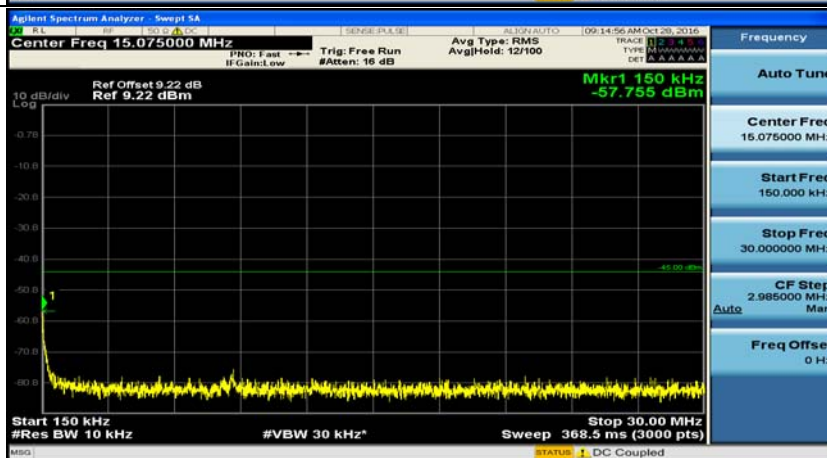

(Channel Bandwidth 20 MHz)_LCH_16QAM_1RB#0