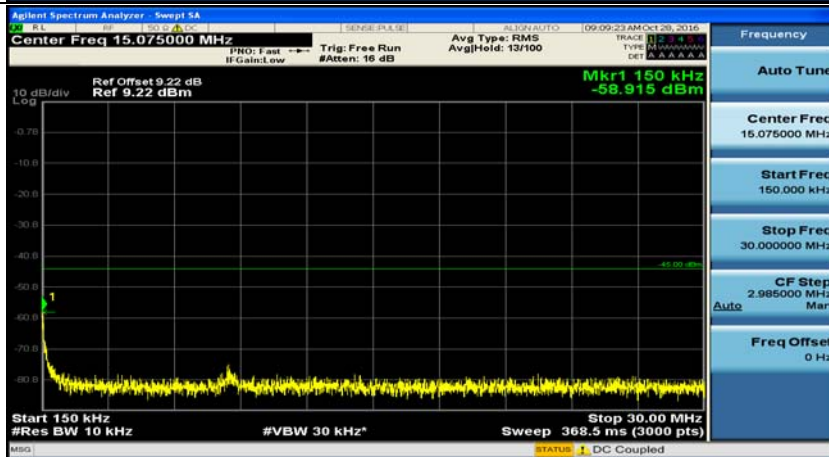

D.5: Conducted Spurious Emission

Channel Bandwidth: 5 MHz

(Channel Bandwidth 5 MHz)_LCH_QPSK_1RB#0

(Channel Bandwidth 5 MHz)_MCH_QPSK_1RB#0

(Channel Bandwidth 5 MHz)_HCH_QPSK_1RB#0

(Channel Bandwidth 5 MHz)_LCH_16QAM_1RB#0

(Channel Bandwidth 5 MHz)_MCH_16QAM_1RB#0

(Channel Bandwidth 5 MHz)_HCH_16QAM_1RB#0

Channel Bandwidth: 10 MHz

Channel Bandwidth 10 MHz_MCH_QPSK_1RB#0

Channel Bandwidth 10 MHz_HCH_QPSK_1RB#0

Channel Bandwidth 10 MHz_LCH_16QAM_1RB#0