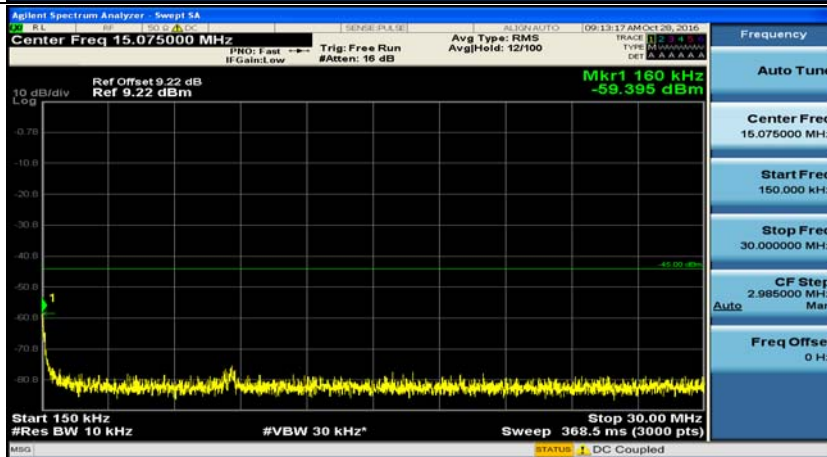

(Channel Bandwidth 20 MHz)_HCH_QPSK_1RB#0