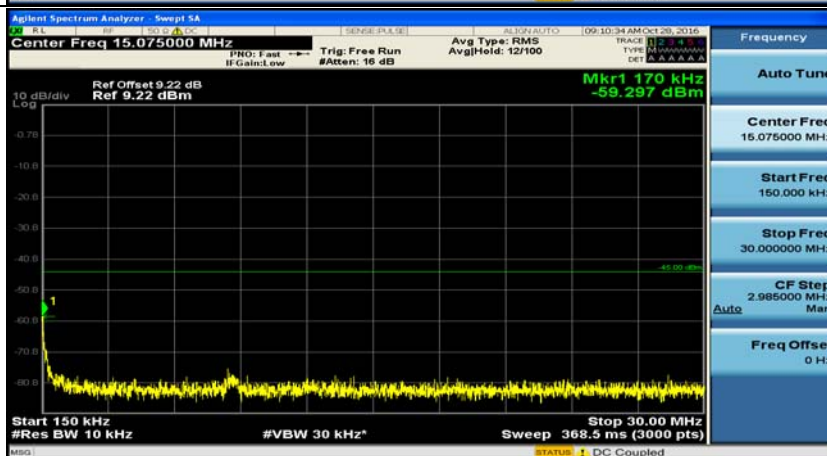

(Channel Bandwidth 15 MHz)_MCH_16QAM_1RB#0