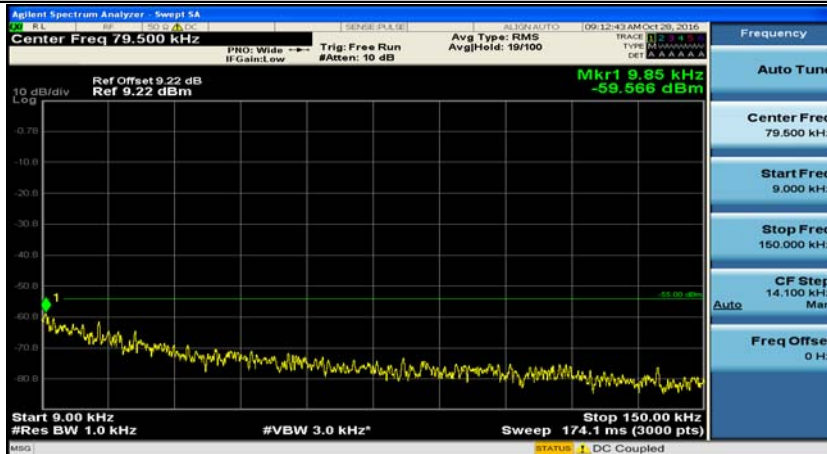

(Channel Bandwidth 15 MHz)_LCH_16QAM_1RB#0

(Channel Bandwidth 15 MHz)_MCH_16QAM_1RB#0

(Channel Bandwidth 15 MHz)_HCH_16QAM_1RB#0

Channel Bandwidth: 20 MHz

(Channel Bandwidth 20 MHz)_LCH_QPSK_1RB#0

(Channel Bandwidth 20 MHz)_MCH_QPSK_1RB#0