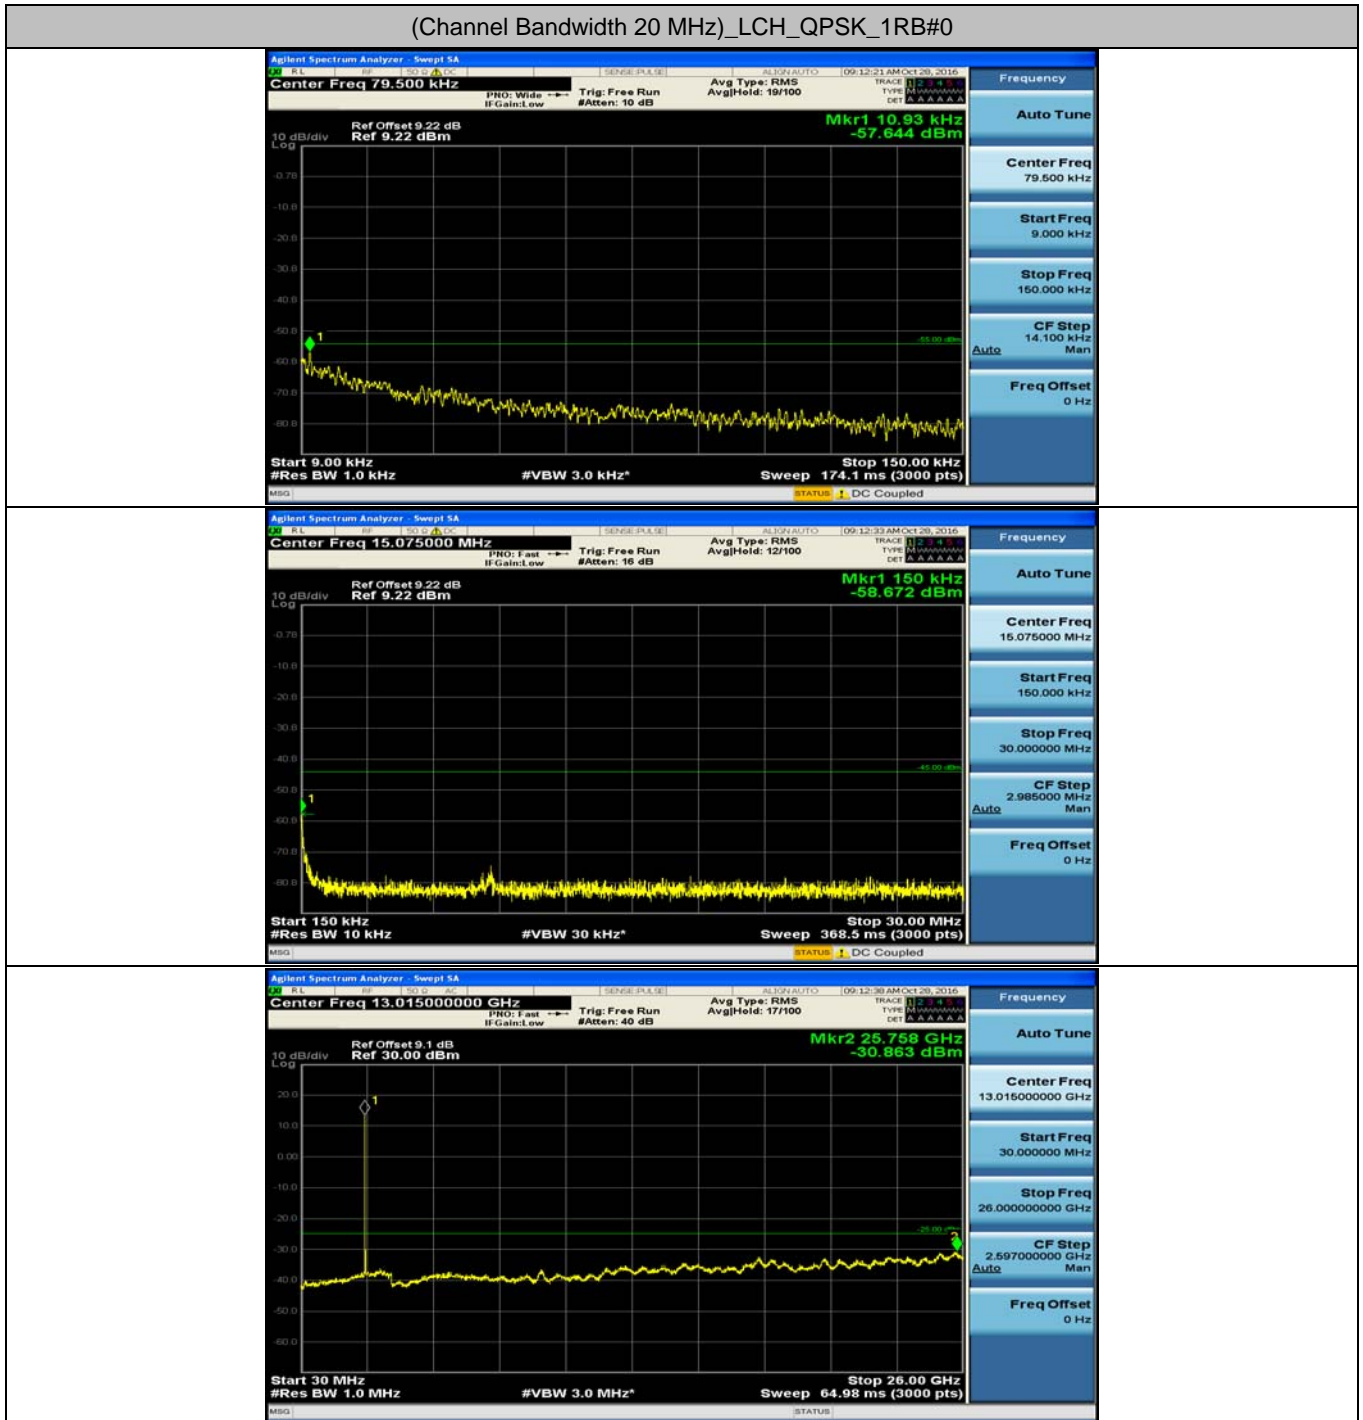

D.5: Conducted Spurious Emission

Channel Bandwidth: 5 MHz

(Channel Bandwidth 5 MHz)_LCH_QPSK_1RB#0

(Channel Bandwidth 5 MHz)_MCH_QPSK_1RB#0

(Channel Bandwidth 5 MHz)_HCH_QPSK_1RB#0

(Channel Bandwidth 5 MHz)_LCH_16QAM_1RB#0

Channel Bandwidth 10 MHz_MCH_16QAM_1RB#0

Channel Bandwidth 10 MHz_HCH_16QAM_1RB#0

Channel Bandwidth: 15 MHz

(Channel Bandwidth 15 MHz)_LCH_QPSK_1RB#0

(Channel Bandwidth 15 MHz)_MCH_QPSK_1RB#0

(Channel Bandwidth 15 MHz)_HCH_QPSK_1RB#0

(Channel Bandwidth 15 MHz)_LCH_16QAM_1RB#0

(Channel Bandwidth 15 MHz)_MCH_16QAM_1RB#0

(Channel Bandwidth 15 MHz)_HCH_16QAM_1RB#0

Channel Bandwidth: 20 MHz

(Channel Bandwidth 20 MHz)_LCH_QPSK_1RB#0

(Channel Bandwidth 20 MHz)_MCH_QPSK_1RB#0

(Channel Bandwidth 20 MHz)_HCH_QPSK_1RB#0

(Channel Bandwidth 20 MHz)_LCH_16QAM_1RB#0

(Channel Bandwidth 20 MHz)_MCH_16QAM_1RB#0

(Channel Bandwidth 20 MHz)_HCH_16QAM_1RB#0