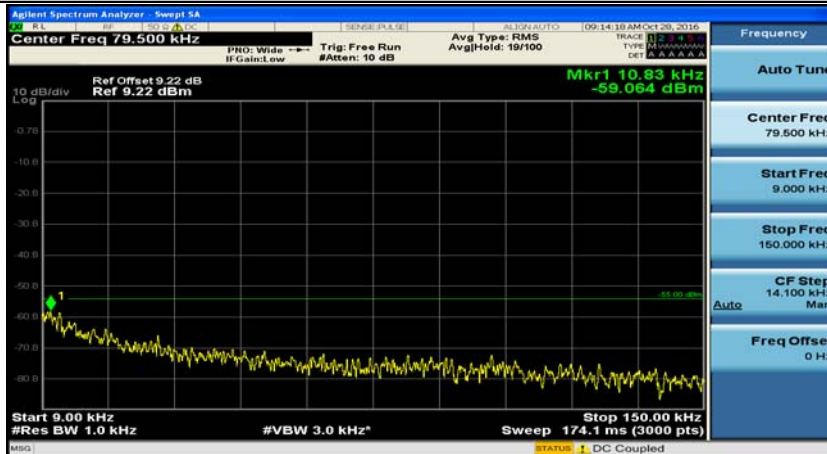

Channel Bandwidth 10 MHz_MCH_16QAM_1RB#0

Channel Bandwidth 10 MHz_HCH_16QAM_1RB#0

Channel Bandwidth: 15 MHz

(Channel Bandwidth 15 MHz)_LCH_QPSK_1RB#0

(Channel Bandwidth 15 MHz)_MCH_QPSK_1RB#0

(Channel Bandwidth 15 MHz)_HCH_QPSK_1RB#0