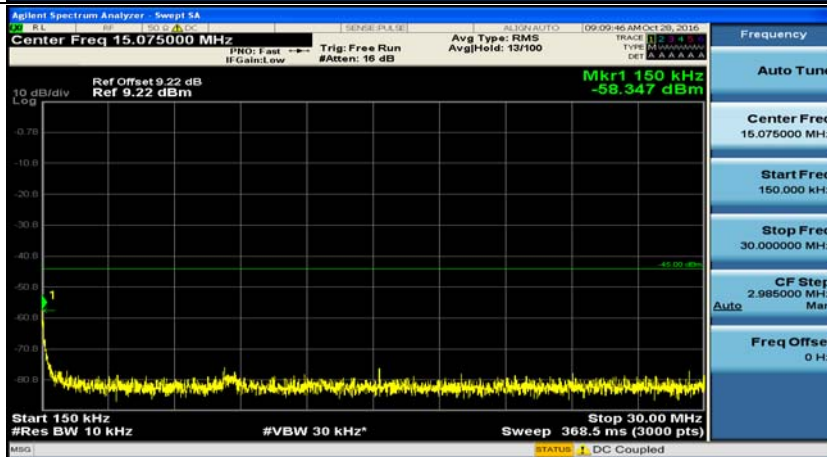

D.5: Conducted Spurious Emission

Channel Bandwidth: 5 MHz

(Channel Bandwidth 5 MHz)_LCH_QPSK_1RB#0

(Channel Bandwidth 5 MHz)_MCH_QPSK_1RB#0

(Channel Bandwidth 5 MHz)_HCH_QPSK_1RB#0

(Channel Bandwidth 5 MHz)_LCH_16QAM_1RB#0

(Channel Bandwidth 5 MHz)_MCH_16QAM_1RB#0

(Channel Bandwidth 5 MHz)_HCH_16QAM_1RB#0

Channel Bandwidth: 10 MHz

Channel Bandwidth 10 MHz_MCH_QPSK_1RB#0

Channel Bandwidth 10 MHz_HCH_QPSK_1RB#0

Channel Bandwidth 10 MHz_LCH_16QAM_1RB#0