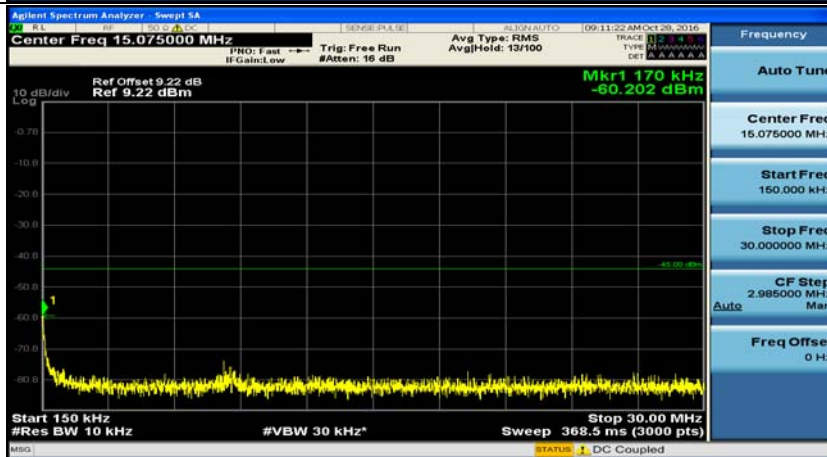

D.5: Conducted Spurious Emission

Channel Bandwidth: 5 MHz

(Channel Bandwidth 5 MHz)_LCH_QPSK_1RB#0

(Channel Bandwidth 5 MHz)_MCH_QPSK_1RB#0

(Channel Bandwidth 5 MHz)_HCH_QPSK_1RB#0

(Channel Bandwidth 5 MHz)_LCH_16QAM_1RB#0

(Channel Bandwidth 5 MHz)_MCH_16QAM_1RB#0

(Channel Bandwidth 5 MHz)_HCH_16QAM_1RB#0

Channel Bandwidth: 10 MHz

Channel Bandwidth 10 MHz_MCH_QPSK_1RB#0

Channel Bandwidth 10 MHz_HCH_QPSK_1RB#0

Channel Bandwidth 10 MHz_LCH_16QAM_1RB#0