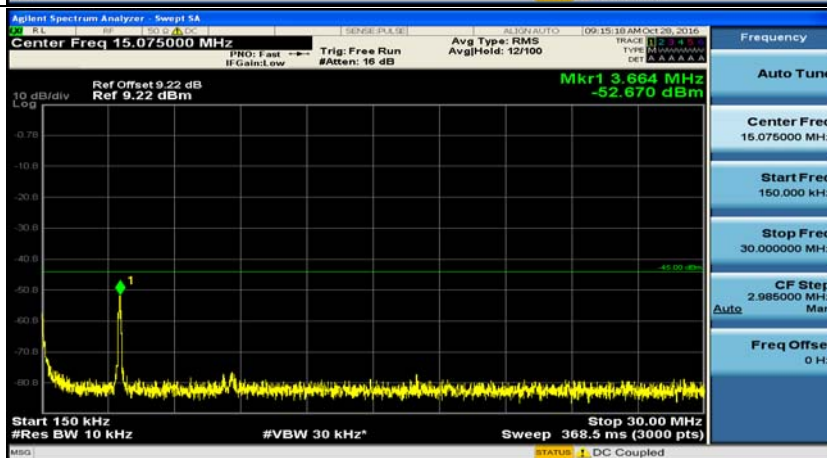

(Channel Bandwidth 20 MHz)_MCH_16QAM_1RB#0