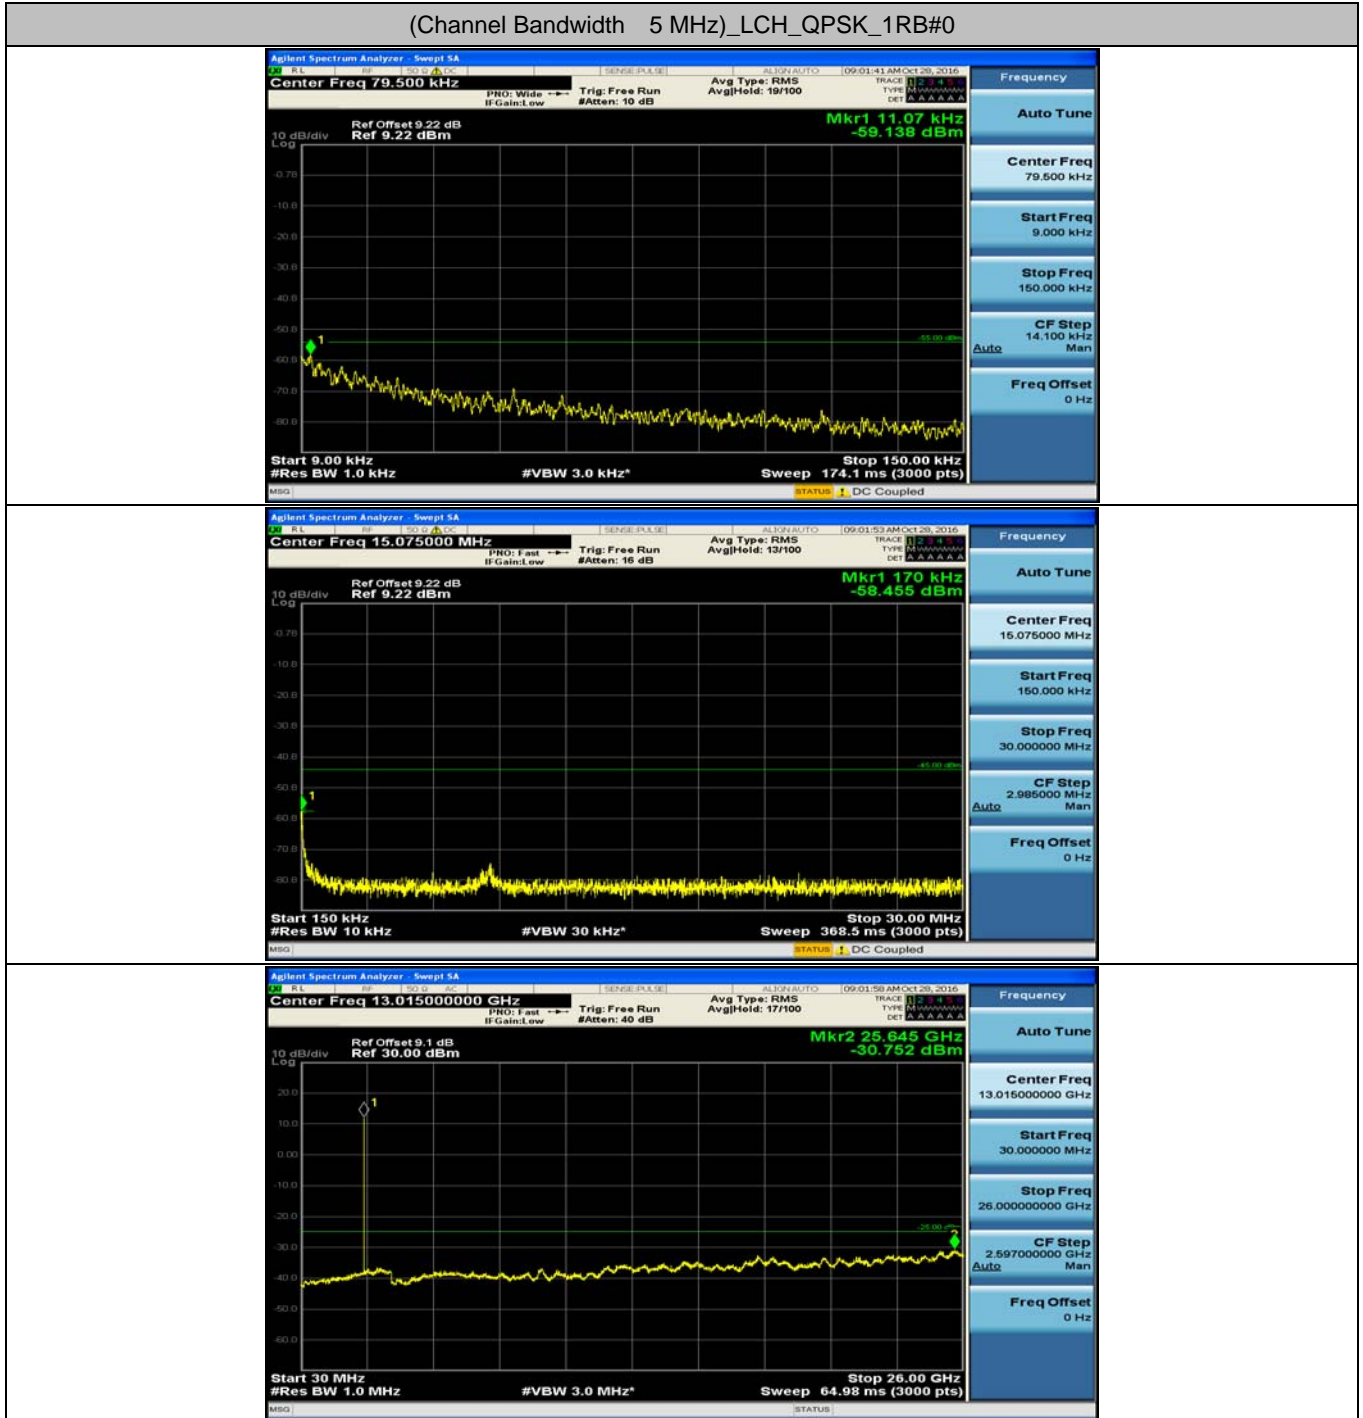

D.5: Conducted Spurious Emission

Channel Bandwidth: 5 MHz

(Channel Bandwidth 5 MHz)_LCH_QPSK_1RB#0

(Channel Bandwidth 5 MHz)_MCH_QPSK_1RB#0

(Channel Bandwidth 5 MHz)_HCH_QPSK_1RB#0

(Channel Bandwidth 5 MHz)_LCH_16QAM_1RB#0

(Channel Bandwidth 5 MHz)_MCH_16QAM_1RB#0

(Channel Bandwidth 5 MHz)_HCH_16QAM_1RB#0

Channel Bandwidth: 10 MHz

Channel Bandwidth 10 MHz_MCH_QPSK_1RB#0

Channel Bandwidth 10 MHz_HCH_QPSK_1RB#0

Channel Bandwidth 10 MHz_LCH_16QAM_1RB#0