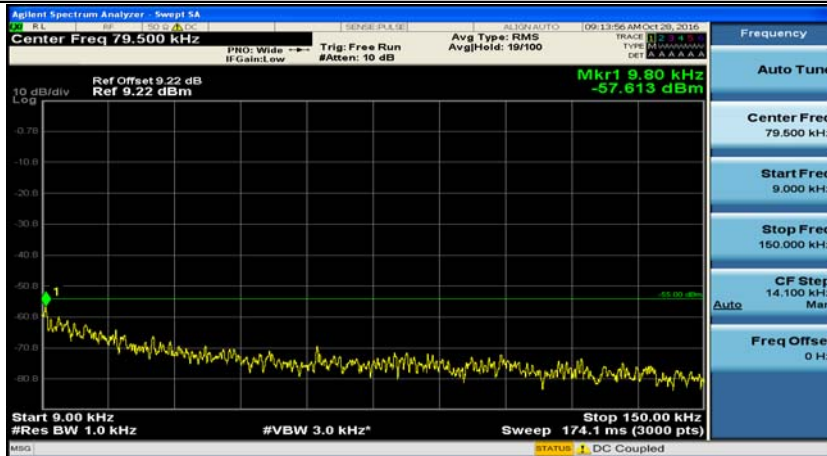

Channel Bandwidth 10 MHz_MCH_16QAM_1RB#0

Channel Bandwidth 10 MHz_HCH_16QAM_1RB#0

Channel Bandwidth: 15 MHz

(Channel Bandwidth 15 MHz)_LCH_QPSK_1RB#0

(Channel Bandwidth 15 MHz)_MCH_QPSK_1RB#0

(Channel Bandwidth 15 MHz)_HCH_QPSK_1RB#0