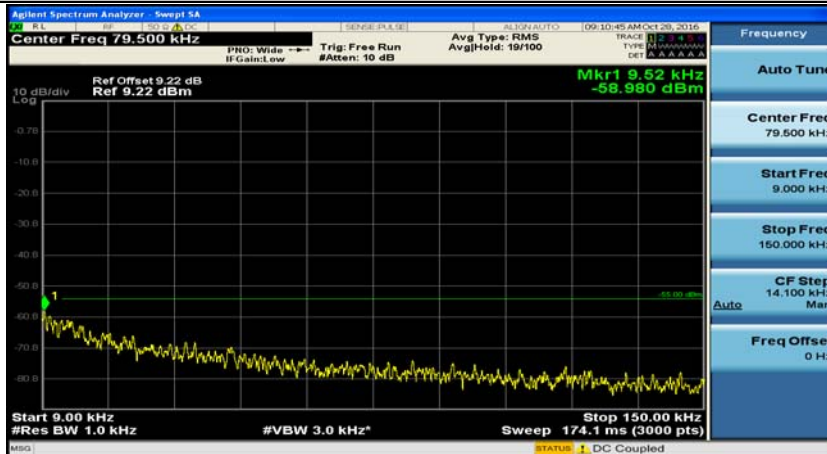

(Channel Bandwidth 15 MHz)_HCH_16QAM_1RB#0