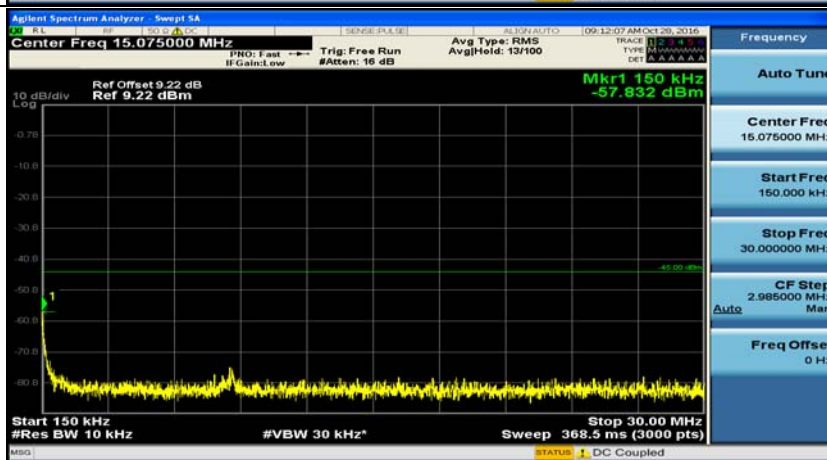

Channel Bandwidth 10 MHz_HCH_16QAM_1RB#0