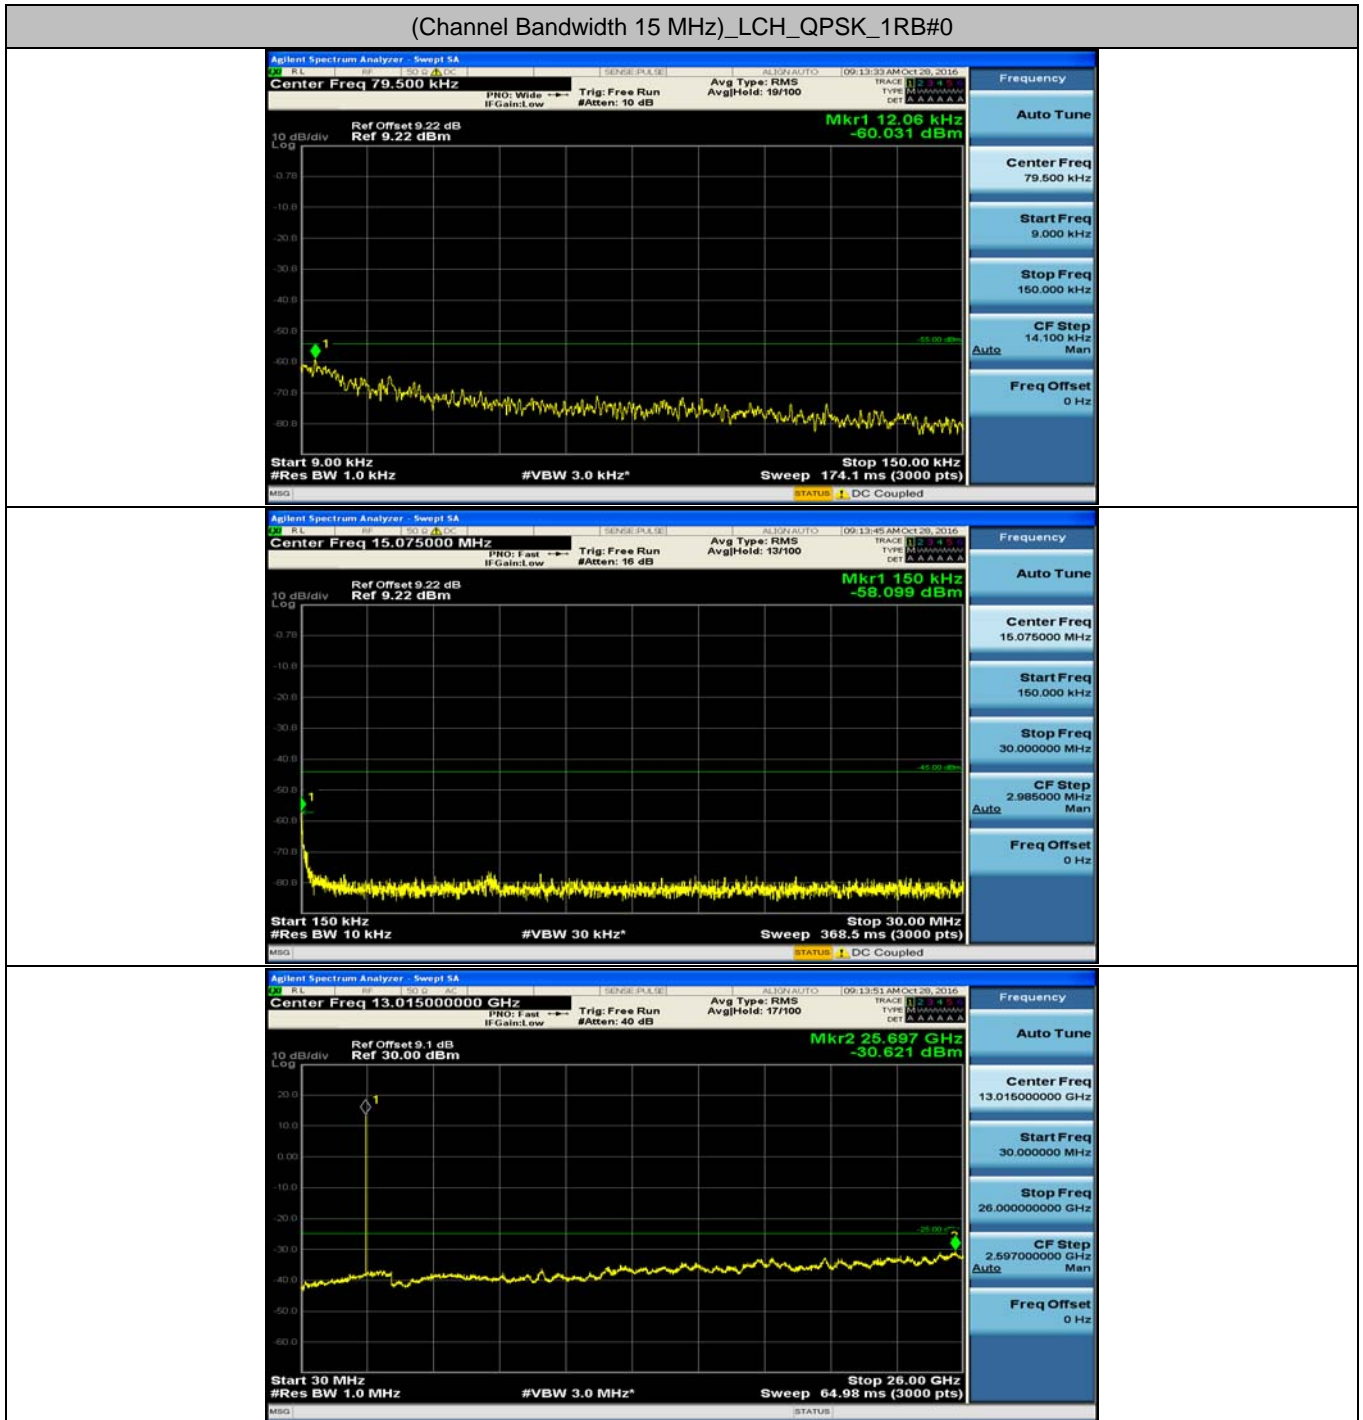

D.5: Conducted Spurious Emission

Channel Bandwidth: 5 MHz

(Channel Bandwidth 5 MHz)_LCH_QPSK_1RB#0

(Channel Bandwidth 5 MHz)_MCH_QPSK_1RB#0

(Channel Bandwidth 5 MHz)_HCH_QPSK_1RB#0

(Channel Bandwidth 5 MHz)_LCH_16QAM_1RB#0

(Channel Bandwidth 5 MHz)_MCH_16QAM_1RB#0

(Channel Bandwidth 5 MHz)_HCH_16QAM_1RB#0

Channel Bandwidth: 10 MHz

Channel Bandwidth 10 MHz_MCH_QPSK_1RB#0

Channel Bandwidth 10 MHz_HCH_QPSK_1RB#0

Channel Bandwidth 10 MHz_LCH_16QAM_1RB#0

Channel Bandwidth 10 MHz_MCH_16QAM_1RB#0

Channel Bandwidth 10 MHz_HCH_16QAM_1RB#0

Channel Bandwidth: 15 MHz

(Channel Bandwidth 15 MHz)_LCH_QPSK_1RB#0

(Channel Bandwidth 15 MHz)_MCH_QPSK_1RB#0

(Channel Bandwidth 15 MHz)_HCH_QPSK_1RB#0

(Channel Bandwidth 15 MHz)_LCH_16QAM_1RB#0

(Channel Bandwidth 15 MHz)_MCH_16QAM_1RB#0

(Channel Bandwidth 15 MHz)_HCH_16QAM_1RB#0

Channel Bandwidth: 20 MHz

(Channel Bandwidth 20 MHz)_LCH_QPSK_1RB#0

(Channel Bandwidth 20 MHz)_MCH_QPSK_1RB#0