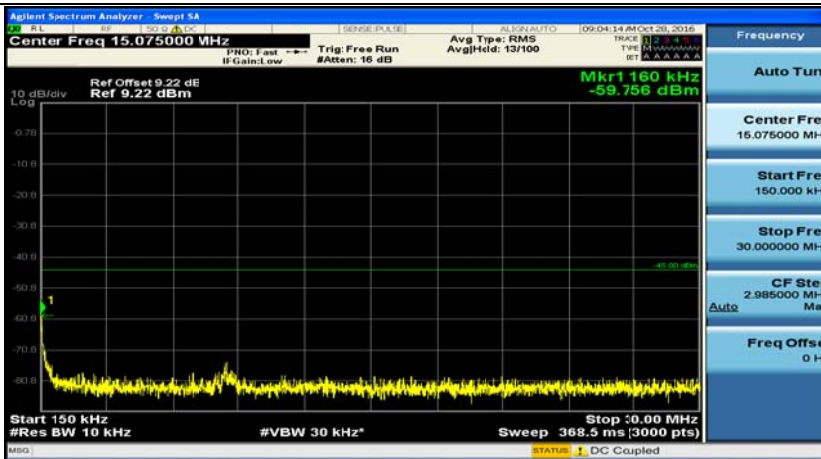

D.5: Conducted Spurious Emission

Channel Bandwidth: 5 MHz

(Channel Bandwidth 5 MHz)_LCH_QPSK_1RB#0

(Channel Bandwidth 5 MHz)_MCH_QPSK_1RB#0

(Channel Bandwidth 5 MHz)_HCH_QPSK_1RB#0

(Channel Bandwidth 5 MHz)_LCH_16QAM_1RB#0