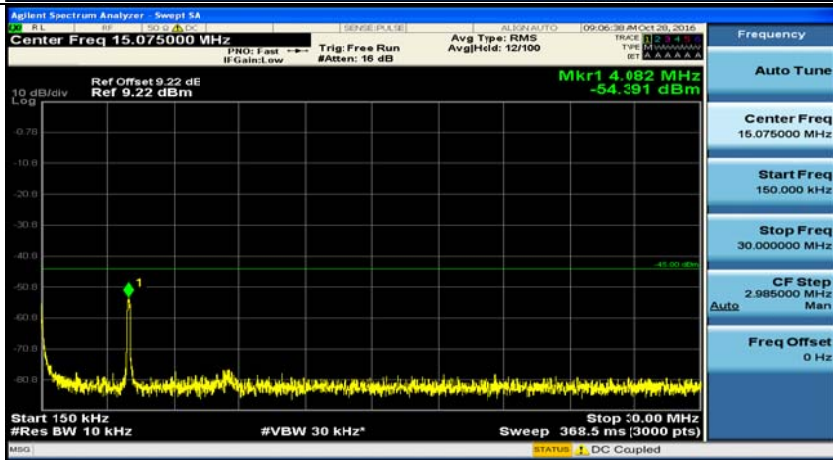

D.5: Conducted Spurious Emission

Channel Bandwidth: 5 MHz

(Channel Bandwidth 5 MHz)_LCH_QPSK_1RB#0

(Channel Bandwidth 5 MHz)_MCH_QPSK_1RB#0

(Channel Bandwidth 5 MHz)_HCH_QPSK_1RB#0

(Channel Bandwidth 5 MHz)_LCH_16QAM_1RB#0