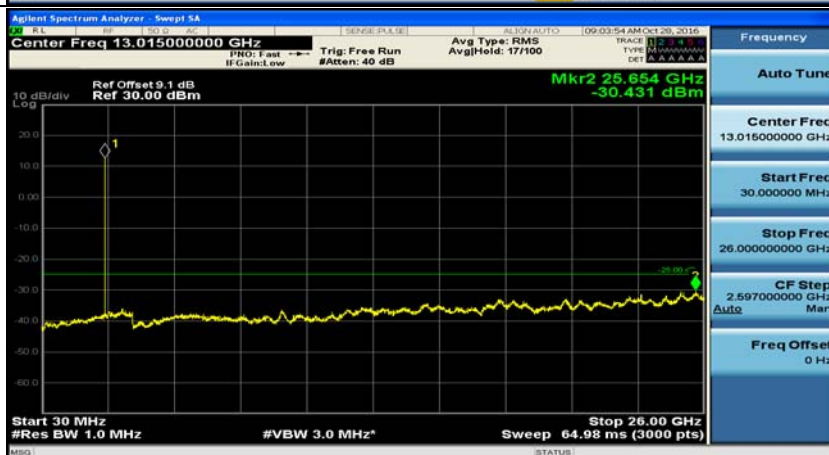

D.5: Conducted Spurious Emission

Channel Bandwidth: 5 MHz

(Channel Bandwidth 5 MHz)_LCH_QPSK_1RB#0

(Channel Bandwidth 5 MHz)_MCH_QPSK_1RB#0

(Channel Bandwidth 5 MHz)_HCH_QPSK_1RB#0

(Channel Bandwidth 5 MHz)_LCH_16QAM_1RB#0

(Channel Bandwidth 5 MHz)_MCH_16QAM_1RB#0

(Channel Bandwidth 5 MHz)_HCH_16QAM_1RB#0

Channel Bandwidth: 10 MHz

Channel Bandwidth 10 MHz_MCH_QPSK_1RB#0

Channel Bandwidth 10 MHz_HCH_QPSK_1RB#0

Channel Bandwidth 10 MHz_LCH_16QAM_1RB#0