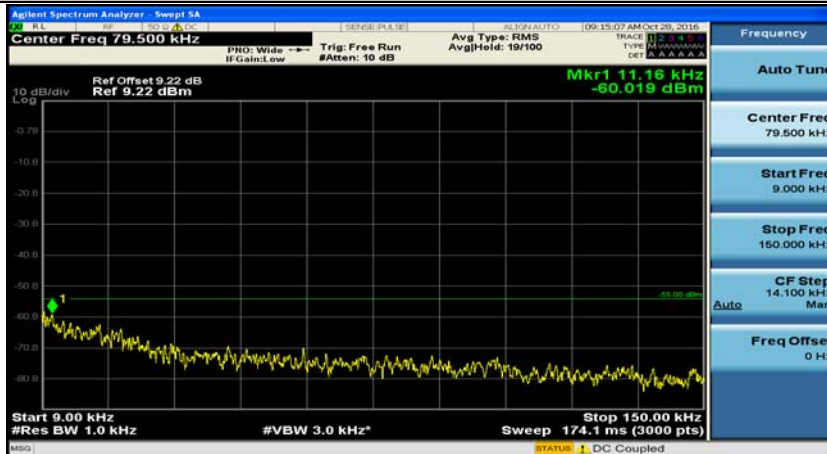

(Channel Bandwidth 20 MHz)_MCH_16QAM_1RB#0