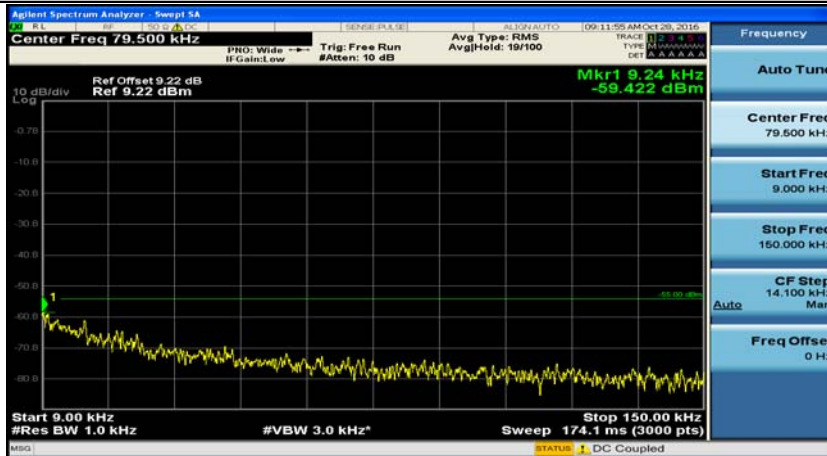

Channel Bandwidth 10 MHz_HCH_16QAM_1RB#0