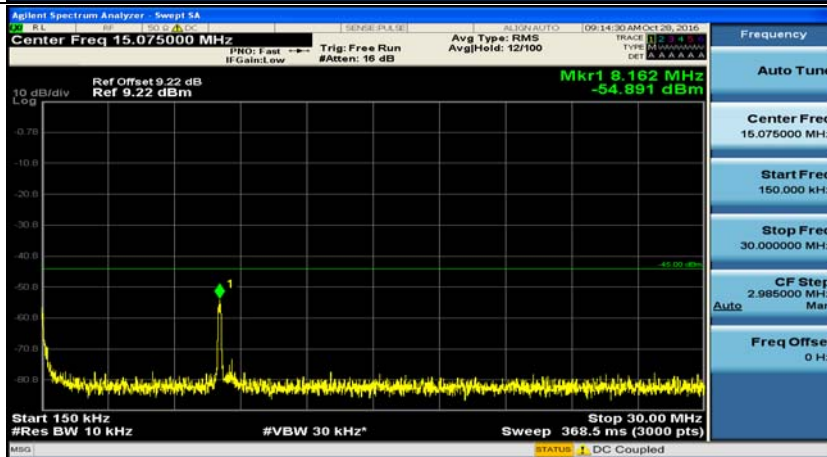

Channel Bandwidth 10 MHz_MCH_16QAM_1RB#0

Channel Bandwidth 10 MHz_HCH_16QAM_1RB#0

Channel Bandwidth: 15 MHz

(Channel Bandwidth 15 MHz)_LCH_QPSK_1RB#0

(Channel Bandwidth 15 MHz)_MCH_QPSK_1RB#0

(Channel Bandwidth 15 MHz)_HCH_QPSK_1RB#0