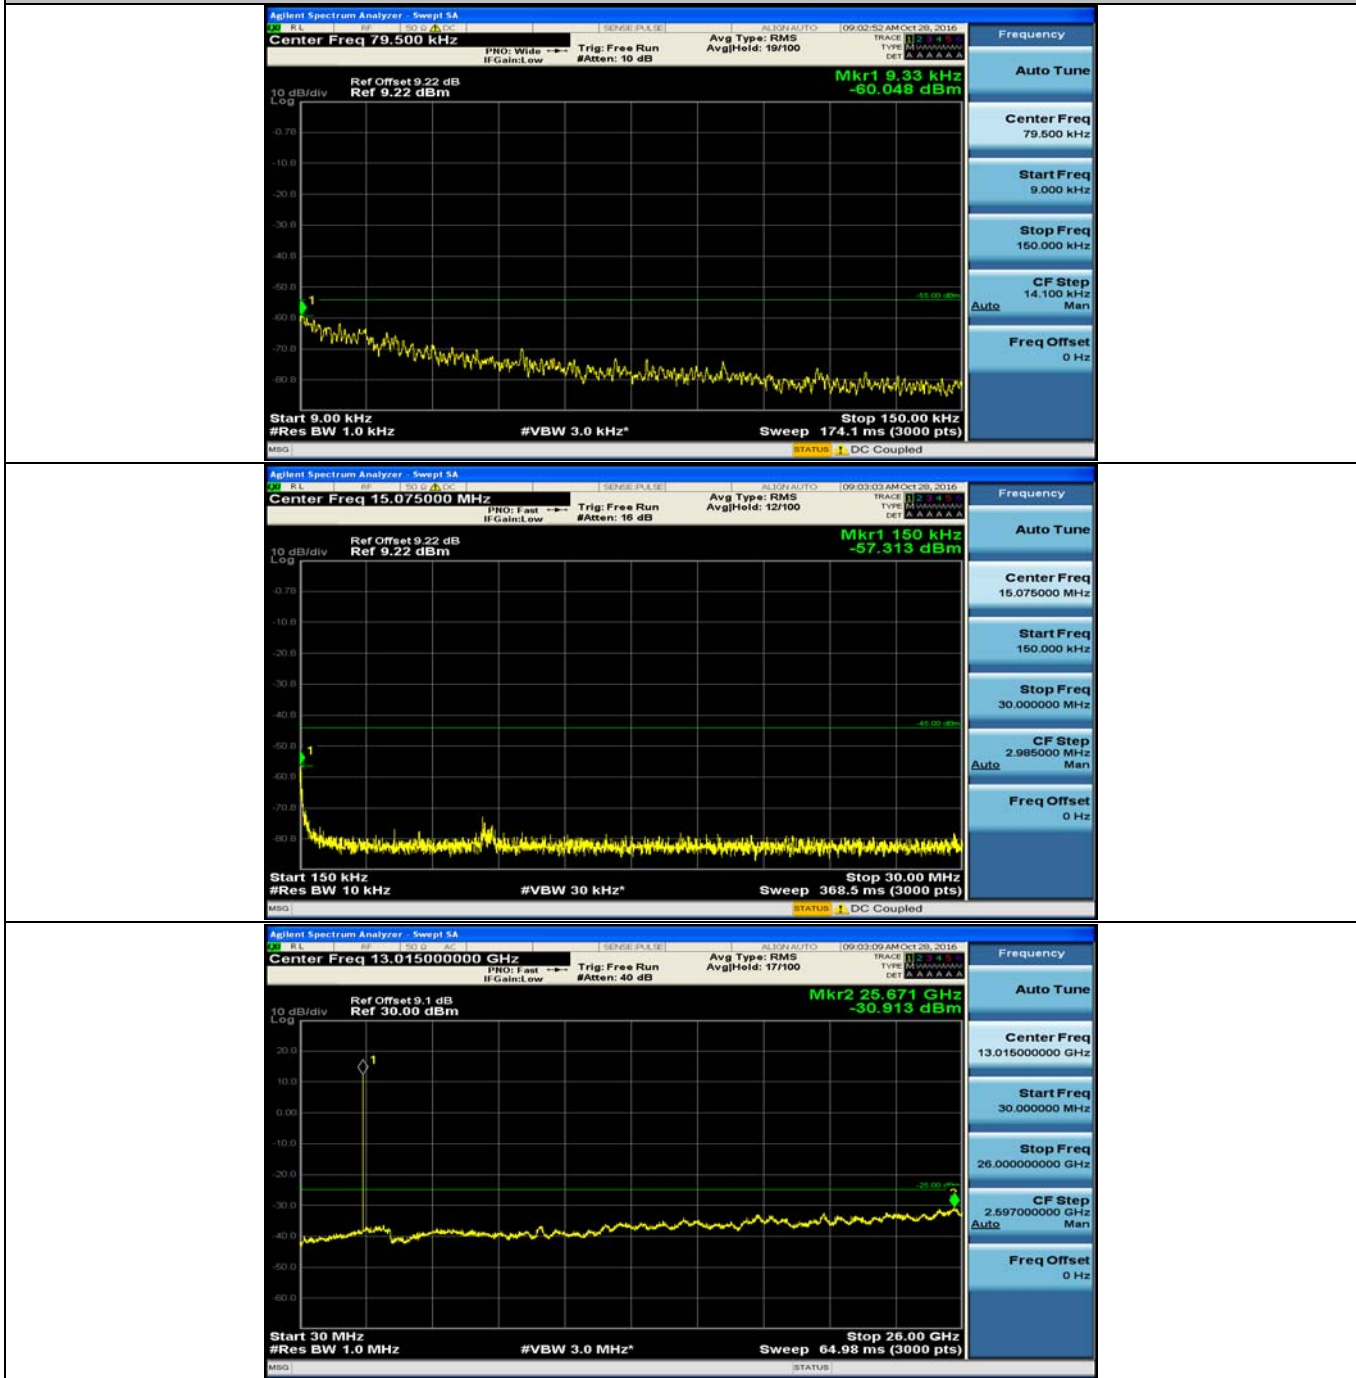

D.5: Conducted Spurious Emission

Channel Bandwidth: 5 MHz

(Channel Bandwidth 5 MHz)_LCH_QPSK_1RB#0

(Channel Bandwidth 5 MHz)_MCH_QPSK_1RB#0

(Channel Bandwidth 5 MHz)_HCH_QPSK_1RB#0

(Channel Bandwidth 5 MHz)_LCH_16QAM_1RB#0

(Channel Bandwidth 5 MHz)_MCH_16QAM_1RB#0

(Channel Bandwidth 5 MHz)_HCH_16QAM_1RB#0

Channel Bandwidth: 10 MHz

Channel Bandwidth 10 MHz_MCH_QPSK_1RB#0

Channel Bandwidth 10 MHz_HCH_QPSK_1RB#0

Channel Bandwidth 10 MHz_LCH_16QAM_1RB#0