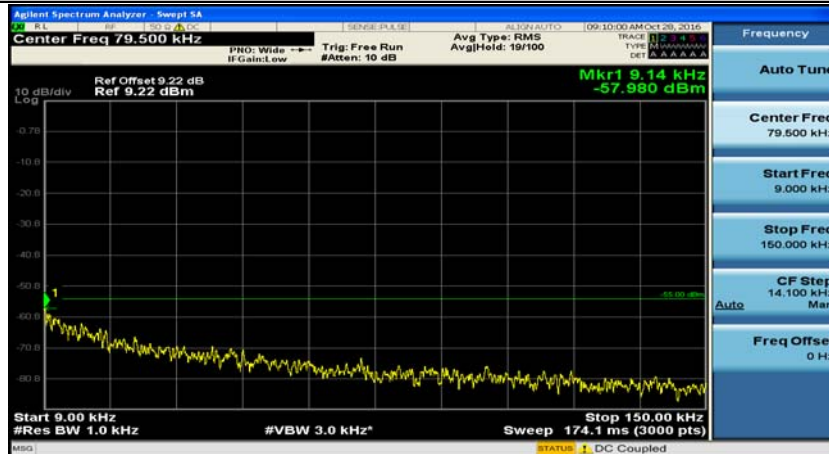

(Channel Bandwidth 15 MHz)_LCH_16QAM_1RB#0