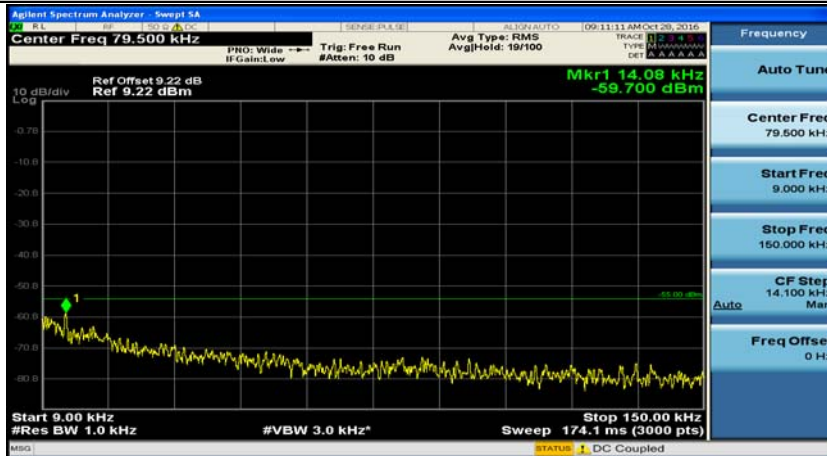

D.5: Conducted Spurious Emission

Channel Bandwidth: 5 MHz

(Channel Bandwidth 5 MHz)_LCH_QPSK_1RB#0

(Channel Bandwidth 5 MHz)_MCH_QPSK_1RB#0

(Channel Bandwidth 5 MHz)_HCH_QPSK_1RB#0

(Channel Bandwidth 5 MHz)_LCH_16QAM_1RB#0

(Channel Bandwidth 5 MHz)_MCH_16QAM_1RB#0

(Channel Bandwidth 5 MHz)_HCH_16QAM_1RB#0

Channel Bandwidth: 10 MHz

Channel Bandwidth 10 MHz_MCH_QPSK_1RB#0

Channel Bandwidth 10 MHz_HCH_QPSK_1RB#0

Channel Bandwidth 10 MHz_LCH_16QAM_1RB#0