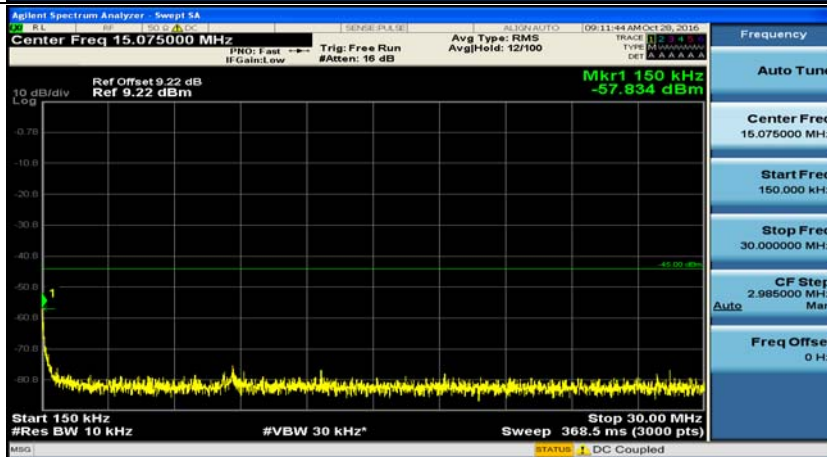

Channel Bandwidth 10 MHz_MCH_16QAM_1RB#0