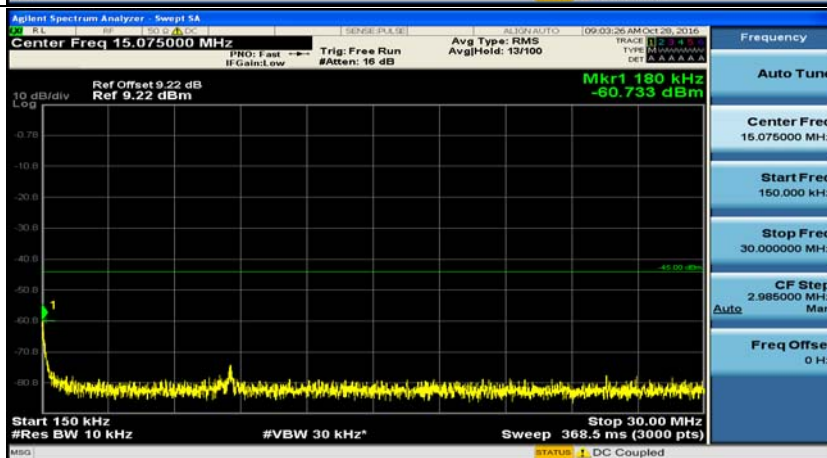

(Channel Bandwidth 5 MHz)_MCH_16QAM_1RB#0