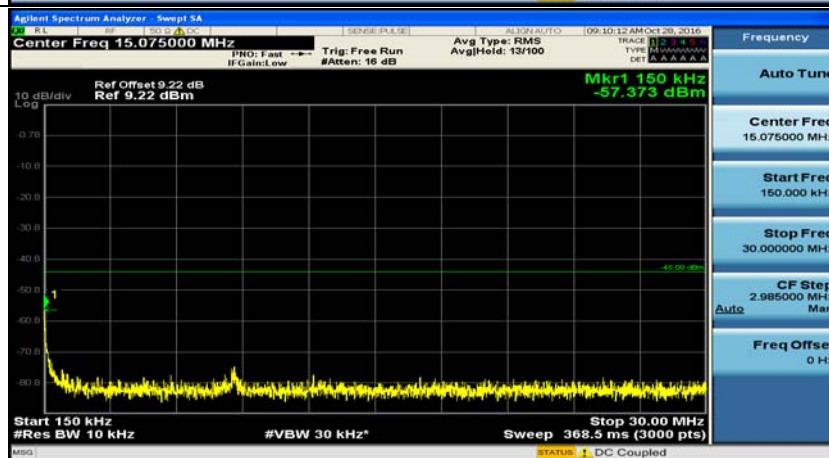

(Channel Bandwidth 15 MHz)_LCH_16QAM_1RB#0