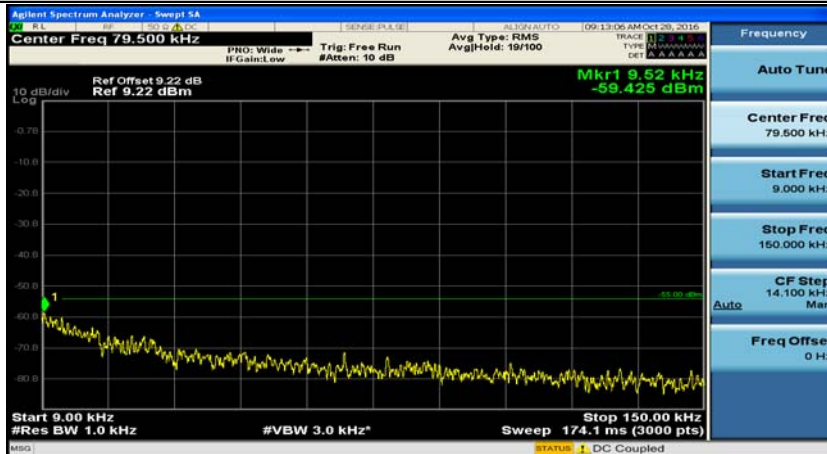

(Channel Bandwidth 20 MHz)_HCH_QPSK_1RB#0