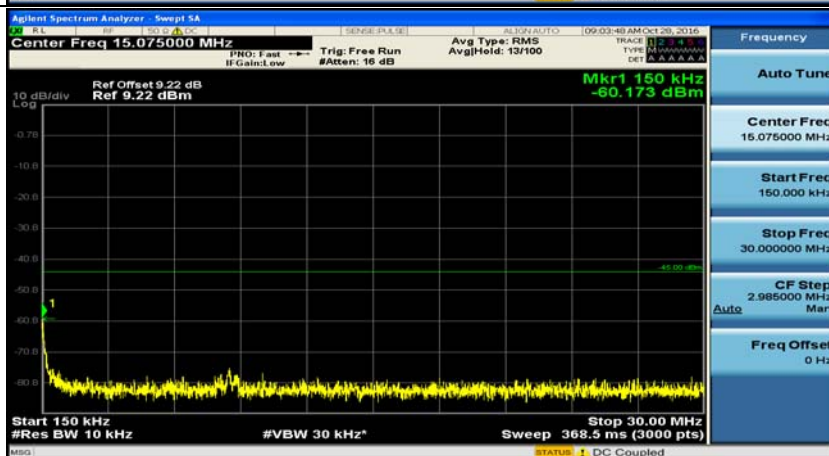

(Channel Bandwidth 5 MHz)_HCH_16QAM_1RB#0