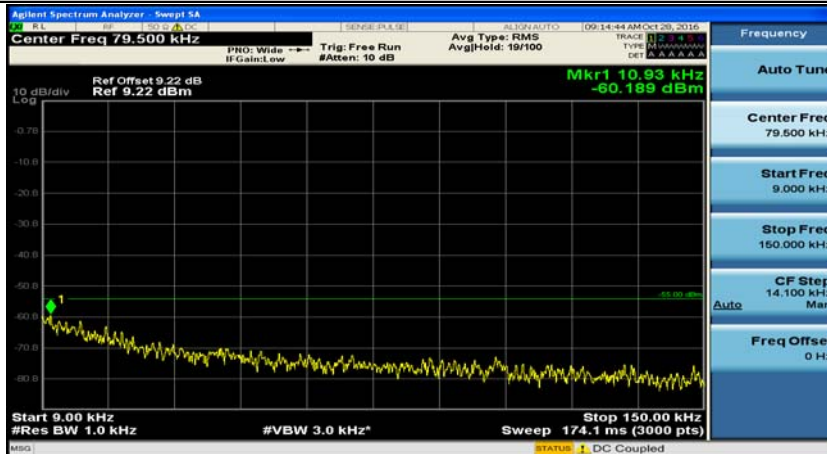

(Channel Bandwidth 20 MHz)_LCH_16QAM_1RB#0