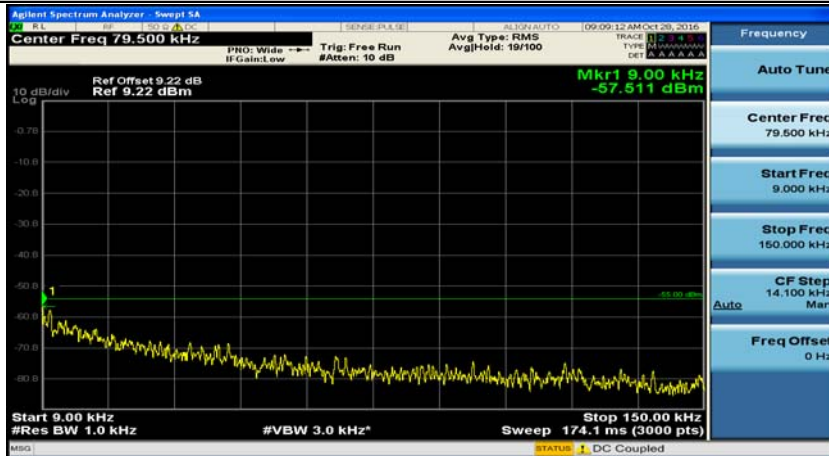

D.5: Conducted Spurious Emission

Channel Bandwidth: 5 MHz

(Channel Bandwidth 5 MHz)_LCH_QPSK_1RB#0

(Channel Bandwidth 5 MHz)_MCH_QPSK_1RB#0

(Channel Bandwidth 5 MHz)_HCH_QPSK_1RB#0

(Channel Bandwidth 5 MHz)_LCH_16QAM_1RB#0

(Channel Bandwidth 5 MHz)_MCH_16QAM_1RB#0

(Channel Bandwidth 5 MHz)_HCH_16QAM_1RB#0

Channel Bandwidth: 10 MHz

Channel Bandwidth 10 MHz_MCH_QPSK_1RB#0

Channel Bandwidth 10 MHz_HCH_QPSK_1RB#0

Channel Bandwidth 10 MHz_LCH_16QAM_1RB#0