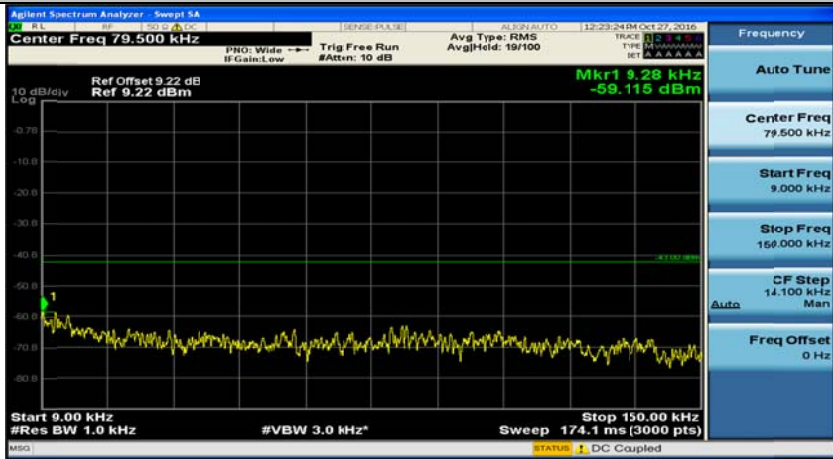

D.5: Conducted Spurious Emission

Channel Bandwidth: 5 MHz

(Channel Bandwidth 5 MHz)_LCH_QPSK_1RB#0

(Channel Bandwidth 5 MHz)_MCH_QPSK_1RB#0

(Channel Bandwidth 5 MHz)_HCH_QPSK_1RB#0

(Channel Bandwidth 5 MHz)_LCH_16QAM_1RB#0