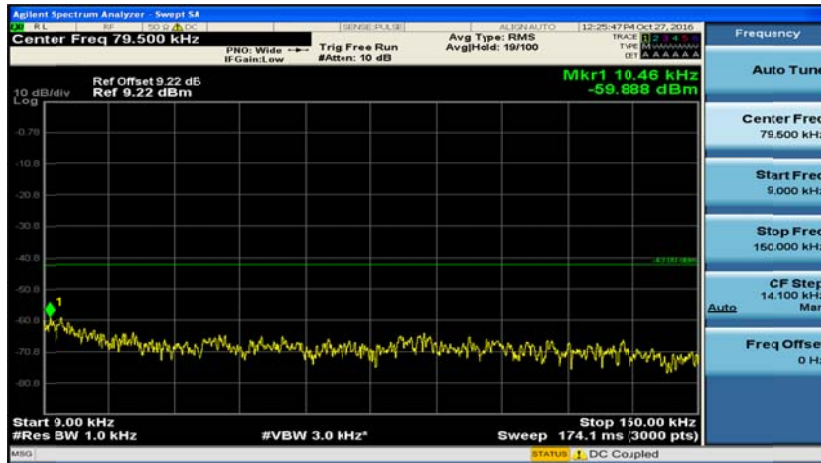

D.5: Conducted Spurious Emission

Channel Bandwidth: 5 MHz

(Channel Bandwidth 5 MHz)_LCH_QPSK_1RB#0

(Channel Bandwidth 5 MHz)_MCH_QPSK_1RB#0

(Channel Bandwidth 5 MHz)_HCH_QPSK_1RB#0

(Channel Bandwidth 5 MHz)_LCH_16QAM_1RB#0