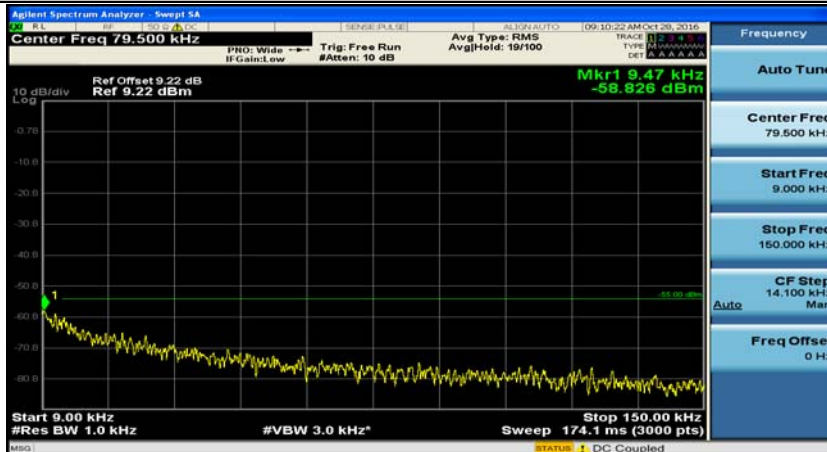

(Channel Bandwidth 15 MHz)_MCH_16QAM_1RB#0