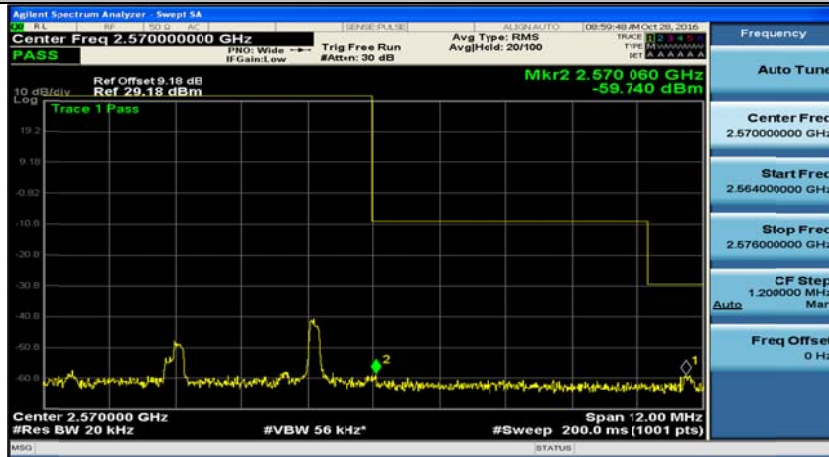

(Channel Bandwidth 15 MHz)_HCH_16QAM_1RB#0

(Channel Bandwidth 15 MHz)_HCH_16QAM_75RB#0

Channel Bandwidth: 20 MHz

(Channel Bandwidth 20 MHz)_LCH_QPSK_1RB#0

(Channel Bandwidth 20 MHz)_LCH_QPSK_100RB#0

(Channel Bandwidth 20 MHz)_HCH_QPSK_1RB#0