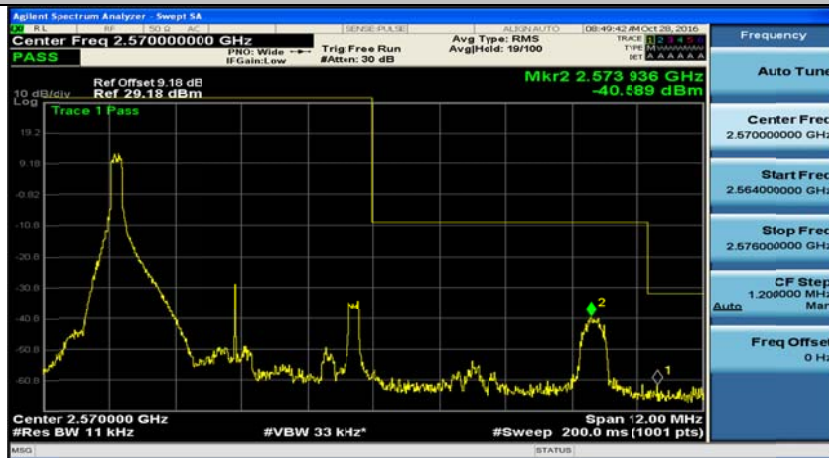

D.4: Band Edge

Channel Bandwidth: 5 MHz

(Channel Bandwidth 5 MHz)_LCH_QPSK_1RB#0

(Channel Bandwidth 5 MHz)_LCH_QPSK_25RB#0

(Channel Bandwidth 5 MHz)_HCH_QPSK_1RB#0

(Channel Bandwidth 5 MHz)_HCH_QPSK_25RB#0

(Channel Bandwidth 5 MHz)_LCH_16QAM_1RB#0

(Channel Bandwidth 5 MHz)_LCH_16QAM_25RB#0

(Channel Bandwidth 5 MHz)_HCH_16QAM_1RB#0

(Channel Bandwidth 5 MHz)_HCH_16QAM_25RB#0

Channel Bandwidth: 10 MHz

Channel Bandwidth 10 MHz_HCH_QPSK_50RB#0