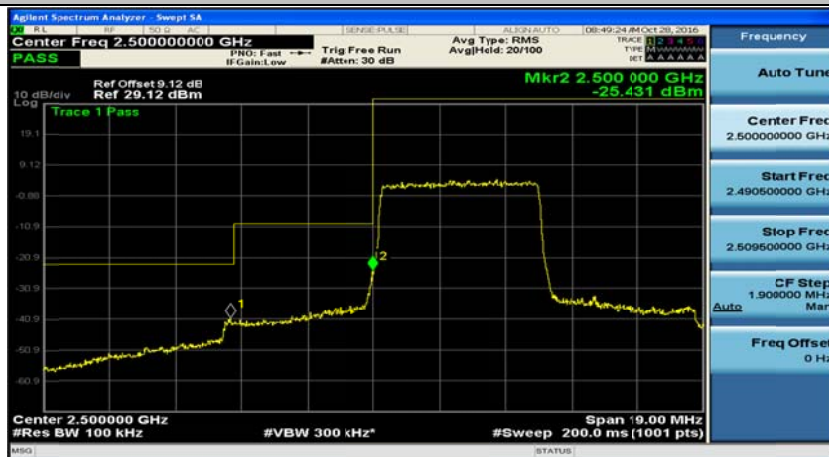

D.4: Band Edge

Channel Bandwidth: 5 MHz

(Channel Bandwidth 5 MHz)_LCH_QPSK_1RB#0

(Channel Bandwidth 5 MHz)_LCH_QPSK_25RB#0

(Channel Bandwidth 5 MHz)_HCH_QPSK_1RB#0

(Channel Bandwidth 5 MHz)_HCH_QPSK_25RB#0

(Channel Bandwidth 5 MHz)_LCH_16QAM_1RB#0

(Channel Bandwidth 5 MHz)_LCH_16QAM_25RB#0

(Channel Bandwidth 5 MHz)_HCH_16QAM_1RB#0

(Channel Bandwidth 5 MHz)_HCH_16QAM_25RB#0

Channel Bandwidth: 10 MHz

Channel Bandwidth 10 MHz_HCH_QPSK_50RB#0