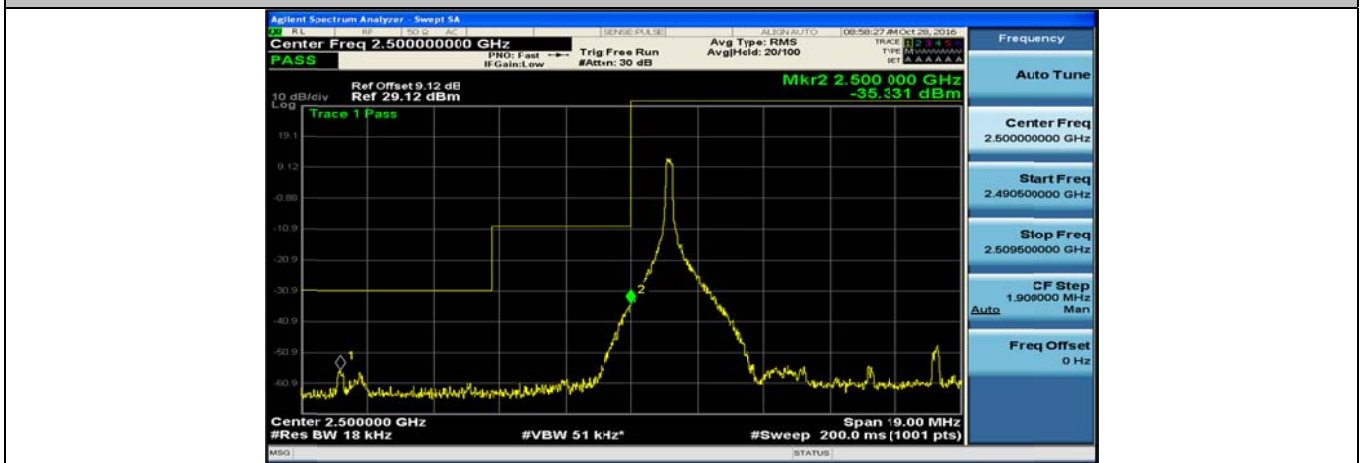

(Channel Bandwidth 20 MHz)_LCH_16QAM_1RB#0