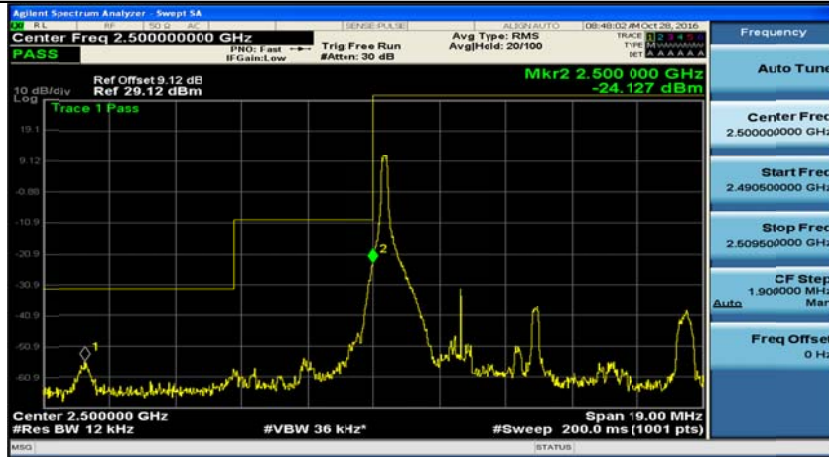

D.4: Band Edge

Channel Bandwidth: 5 MHz

(Channel Bandwidth 5 MHz)_LCH_QPSK_1RB#0

(Channel Bandwidth 5 MHz)_LCH_QPSK_25RB#0

(Channel Bandwidth 5 MHz)_HCH_QPSK_1RB#0

(Channel Bandwidth 5 MHz)_HCH_QPSK_25RB#0

(Channel Bandwidth 5 MHz)_LCH_16QAM_1RB#0

(Channel Bandwidth 5 MHz)_LCH_16QAM_25RB#0

(Channel Bandwidth 5 MHz)_HCH_16QAM_1RB#0

(Channel Bandwidth 5 MHz)_HCH_16QAM_25RB#0

Channel Bandwidth: 10 MHz

Channel Bandwidth 10 MHz_HCH_QPSK_50RB#0