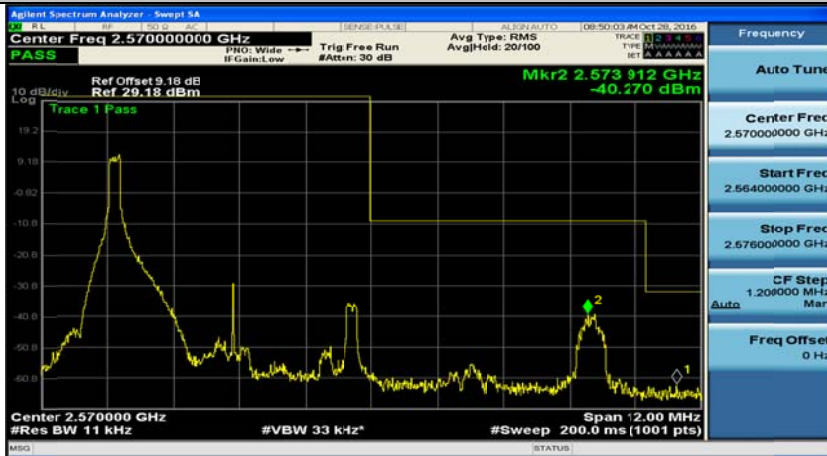

(Channel Bandwidth 5 MHz)_HCH_16QAM_1RB#0