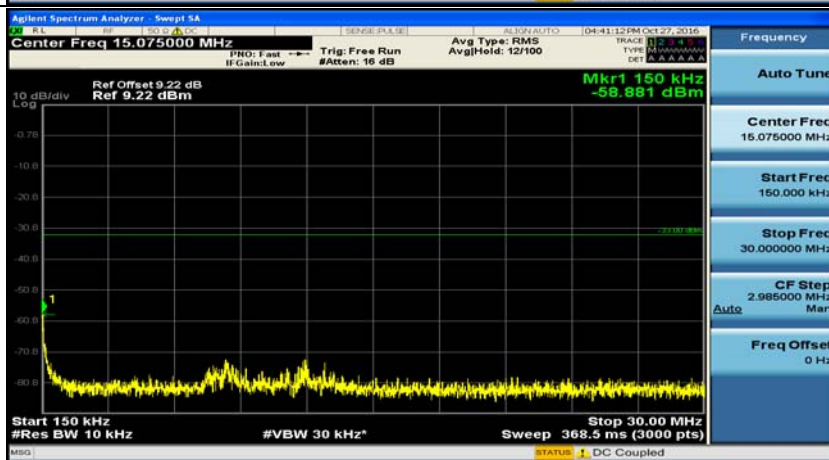

(Channel Bandwidth: 5 MHz)_LCH_16QAM_1RB#0