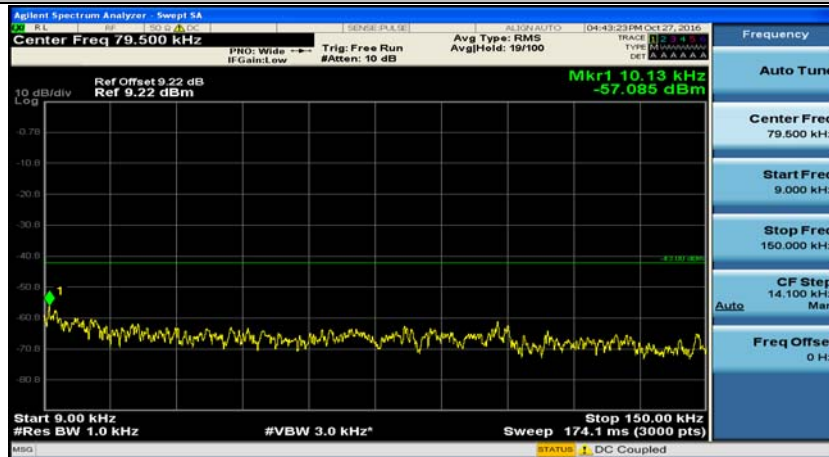

(Channel Bandwidth: 5 MHz)_MCH_16QAM_1RB#0