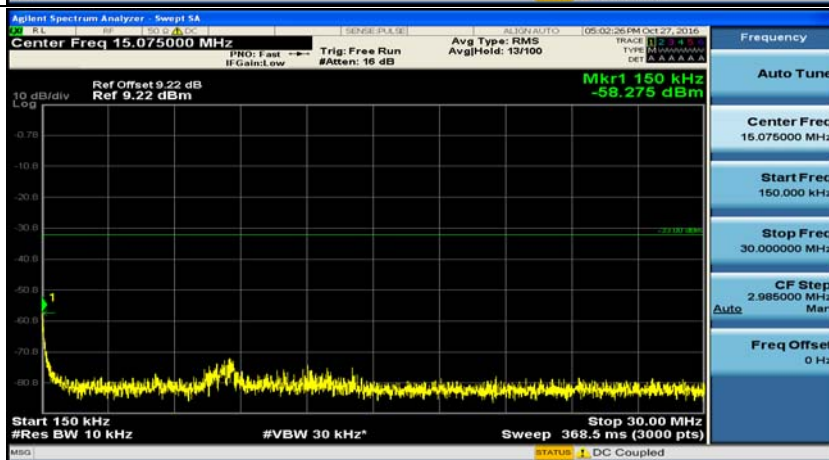

(Channel Bandwidth:15 MHz)_HCH_16QAM_1RB#0

Channel Bandwidth: 20 MHz

(Channel Bandwidth:20 MHz)_LCH_QPSK_1RB#0

(Channel Bandwidth:20 MHz)_MCH_QPSK_1RB#0

(Channel Bandwidth:20 MHz)_HCH_QPSK_1RB#0

(Channel Bandwidth:20 MHz)_LCH_16QAM_1RB#0