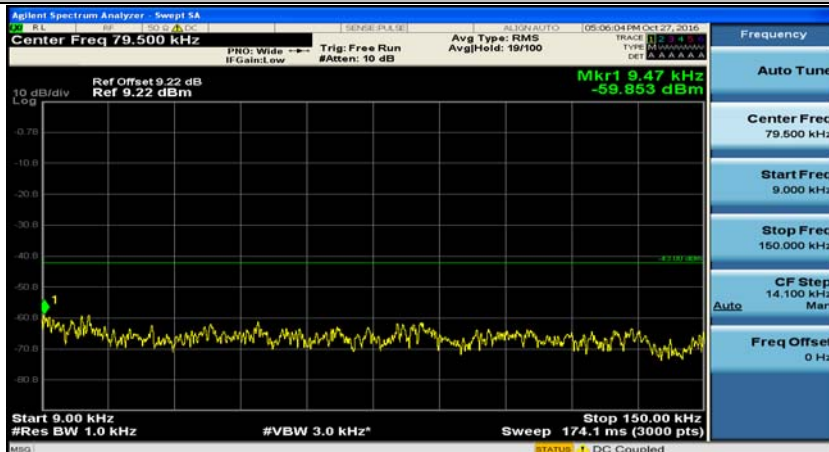

(Channel Bandwidth:15 MHz)_HCH_16QAM_1RB#0

Channel Bandwidth: 20 MHz

(Channel Bandwidth:20 MHz)_LCH_QPSK_1RB#0

(Channel Bandwidth:20 MHz)_MCH_QPSK_1RB#0

(Channel Bandwidth:20 MHz)_HCH_QPSK_1RB#0

(Channel Bandwidth:20 MHz)_LCH_16QAM_1RB#0