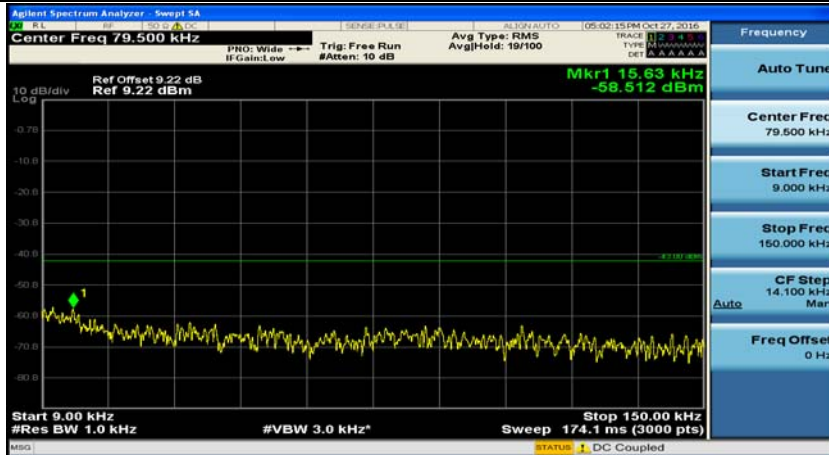

(Channel Bandwidth:15 MHz)_HCH_16QAM_1RB#0

Channel Bandwidth: 20 MHz

(Channel Bandwidth:20 MHz)_LCH_QPSK_1RB#0

(Channel Bandwidth:20 MHz)_MCH_QPSK_1RB#0

(Channel Bandwidth:20 MHz)_HCH_QPSK_1RB#0

(Channel Bandwidth:20 MHz)_LCH_16QAM_1RB#0