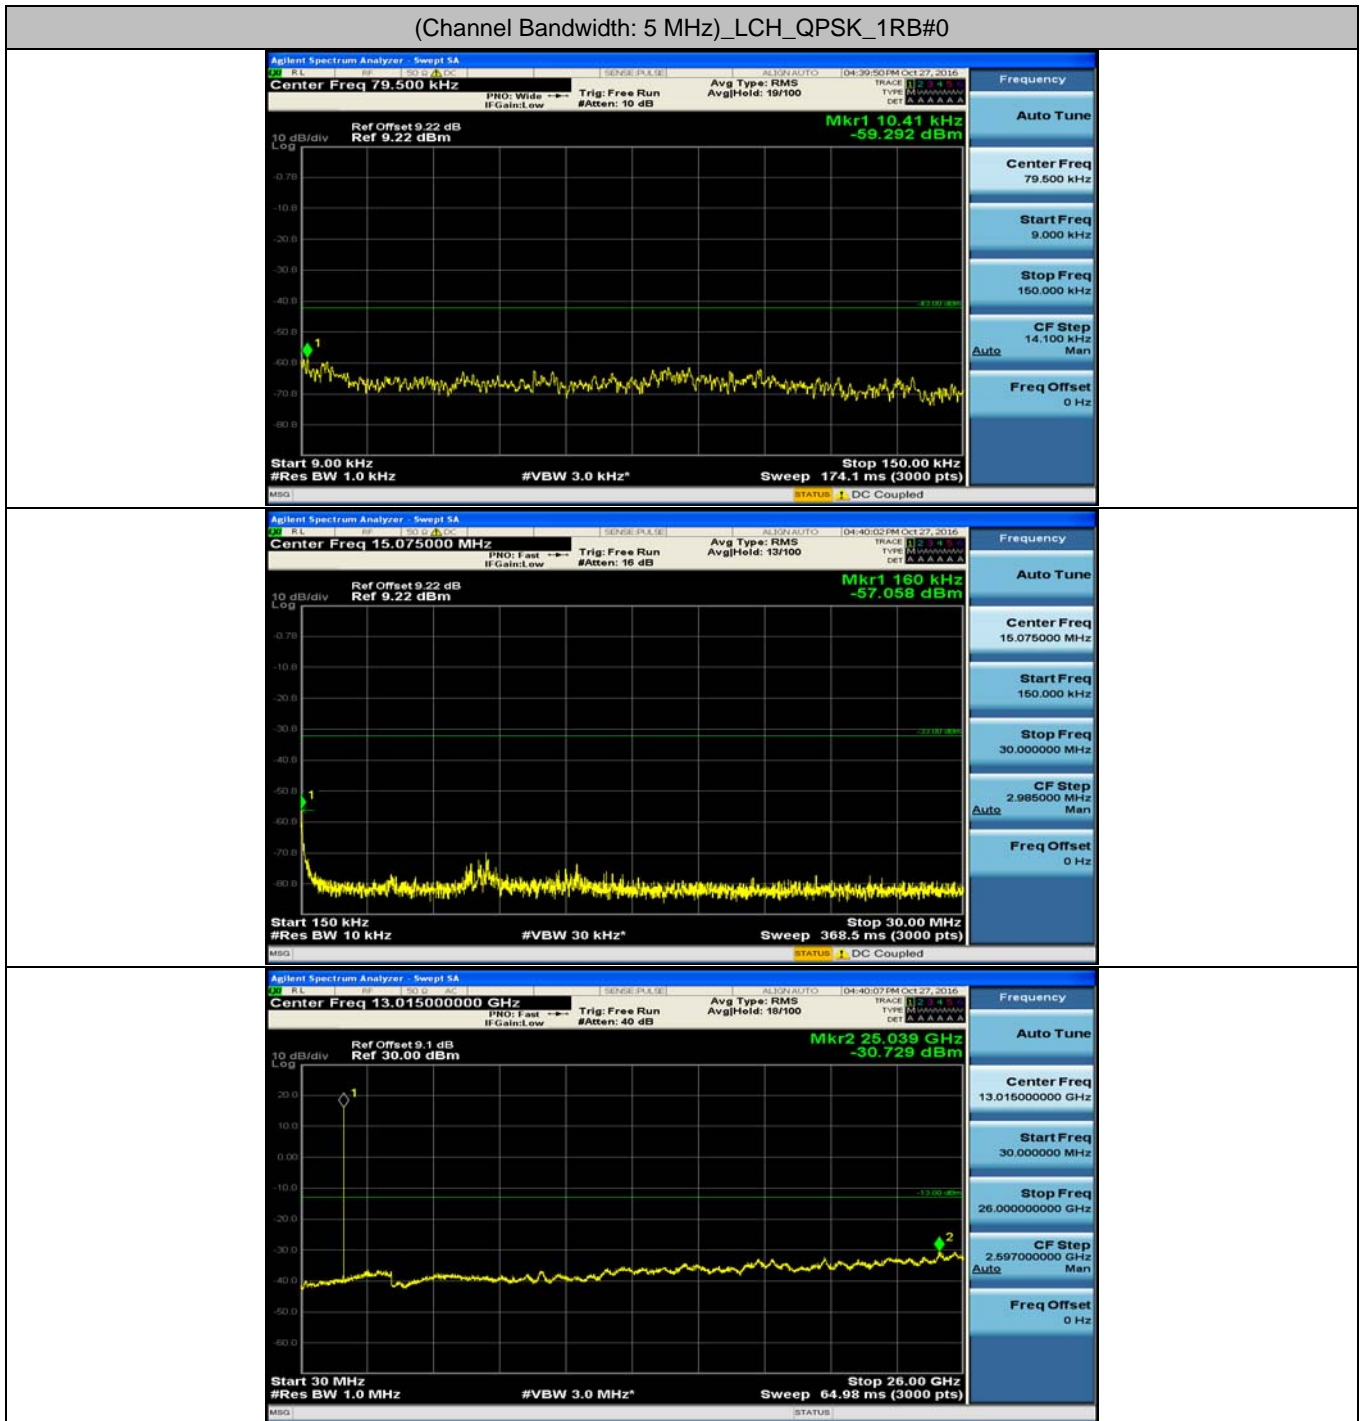

B.5: Conducted Spurious Emission

(Channel Bandwidth: 1.4 MHz)_LCH_QPSK_1RB#0

(Channel Bandwidth: 1.4 MHz)_MCH_QPSK_1RB#0

(Channel Bandwidth: 1.4 MHz)_HCH_QPSK_1RB#0

(Channel Bandwidth: 1.4 MHz)_LCH_16QAM_1RB#0

(Channel Bandwidth: 1.4 MHz)_MCH_16QAM_1RB#0

(Channel Bandwidth: 1.4 MHz)_HCH_16QAM_1RB#0

Channel Bandwidth: 3 MHz

(Channel Bandwidth: 3 MHz)_LCH_QPSK_1RB#0

(Channel Bandwidth: 3 MHz)_MCH_QPSK_1RB#0

(Channel Bandwidth: 3 MHz)_HCH_QPSK_1RB#0

(Channel Bandwidth: 3 MHz)_LCH_16QAM_1RB#0

(Channel Bandwidth: 3 MHz)_MCH_16QAM_1RB#0

(Channel Bandwidth: 3 MHz)_HCH_16QAM_1RB#0

Channel Bandwidth: 5 MHz

(Channel Bandwidth: 5 MHz)_LCH_QPSK_1RB#0

(Channel Bandwidth: 5 MHz)_MCH_QPSK_1RB#0

(Channel Bandwidth: 5 MHz)_HCH_QPSK_1RB#0

(Channel Bandwidth: 5 MHz)_LCH_16QAM_1RB#0

(Channel Bandwidth: 5 MHz)_MCH_16QAM_1RB#0

(Channel Bandwidth: 5 MHz)_HCH_16QAM_1RB#0

Channel Bandwidth: 10 MHz

Channel Bandwidth: 10 MHz_LCH_QPSK_1RB#0