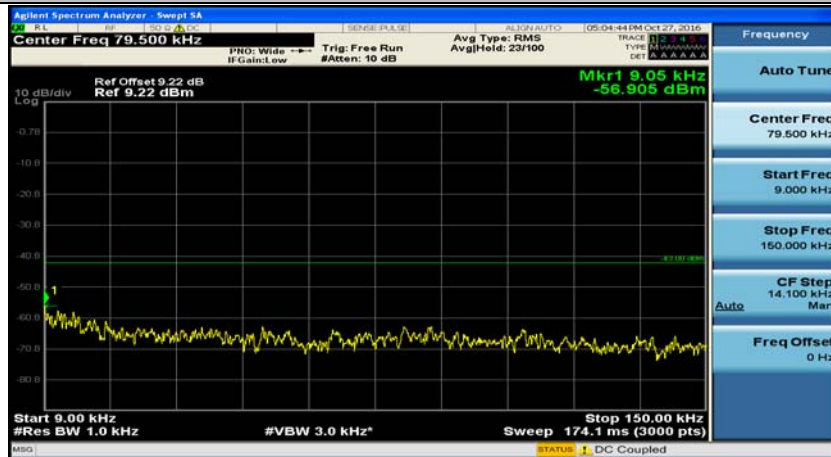

(Channel Bandwidth:20 MHz)_MCH_16QAM_1RB#0