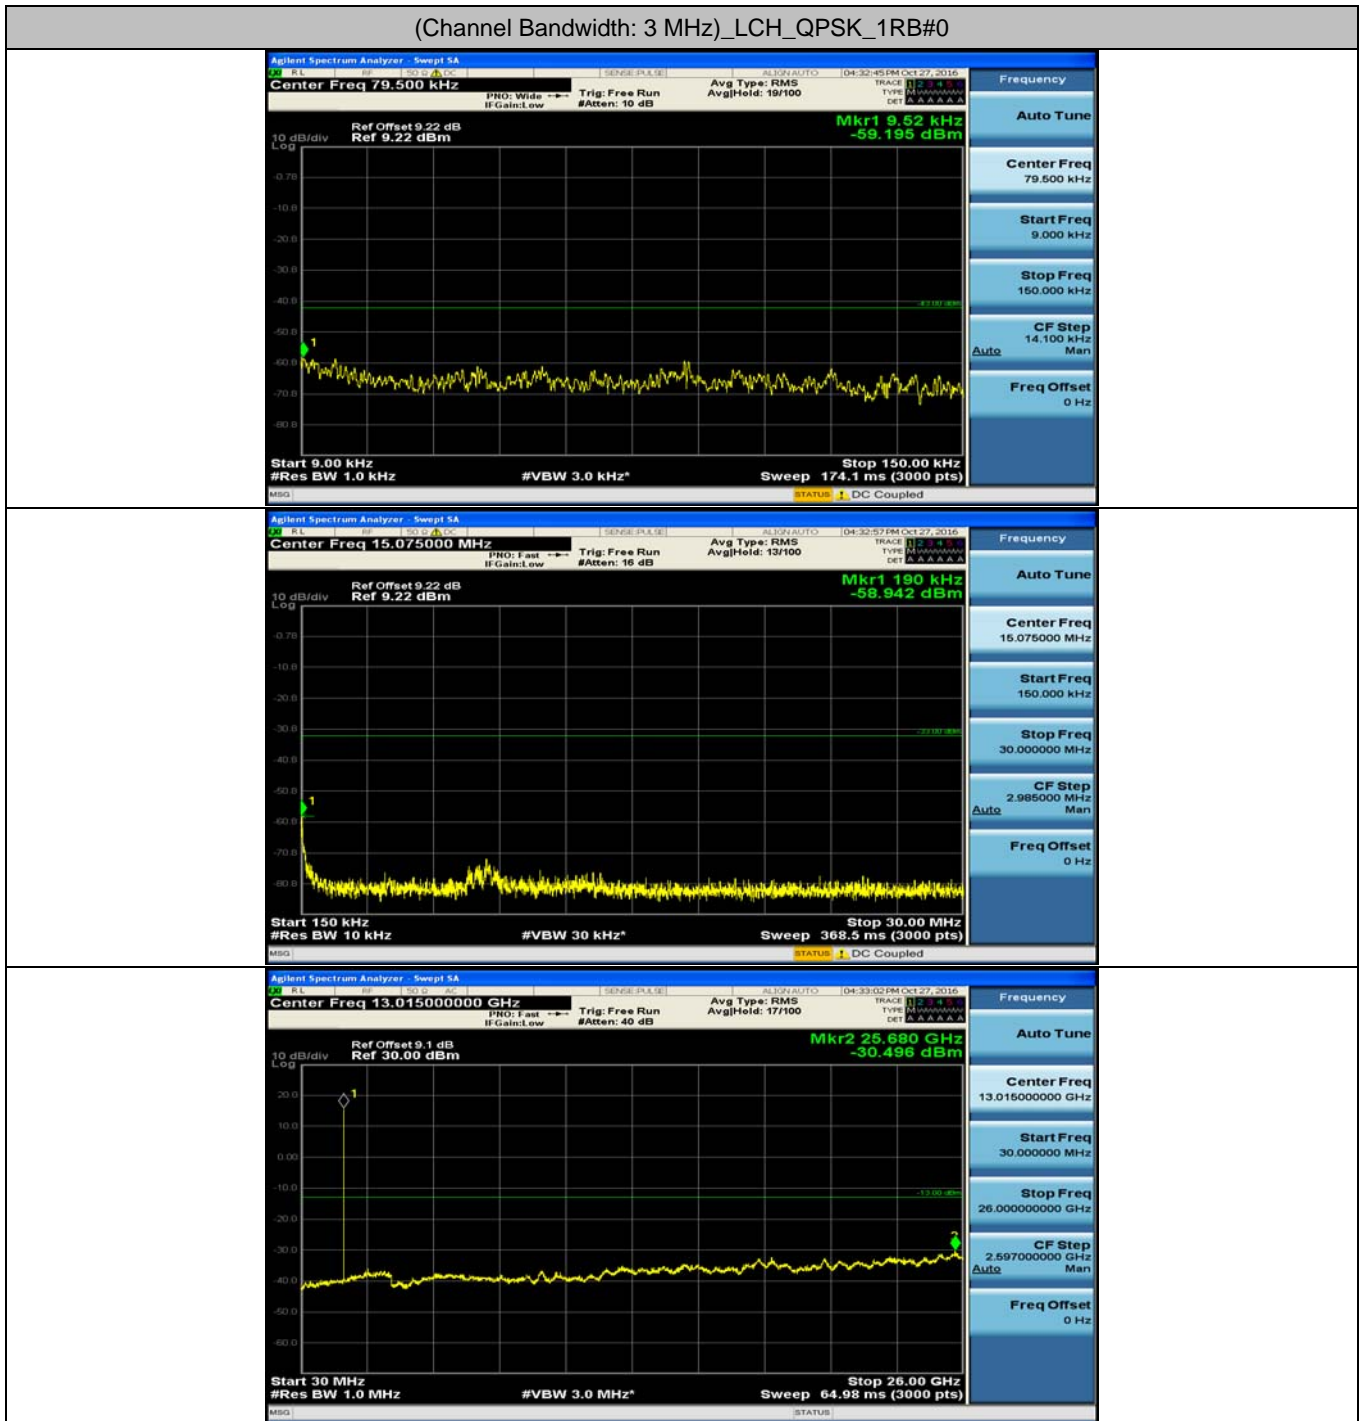

B.5: Conducted Spurious Emission

(Channel Bandwidth: 1.4 MHz)_LCH_QPSK_1RB#0

(Channel Bandwidth: 1.4 MHz)_MCH_QPSK_1RB#0

(Channel Bandwidth: 1.4 MHz)_HCH_QPSK_1RB#0

(Channel Bandwidth: 1.4 MHz)_LCH_16QAM_1RB#0

(Channel Bandwidth: 1.4 MHz)_MCH_16QAM_1RB#0

(Channel Bandwidth: 1.4 MHz)_HCH_16QAM_1RB#0

Channel Bandwidth: 3 MHz

(Channel Bandwidth: 3 MHz)_LCH_QPSK_1RB#0

(Channel Bandwidth: 3 MHz)_MCH_QPSK_1RB#0

(Channel Bandwidth: 3 MHz)_HCH_QPSK_1RB#0

(Channel Bandwidth: 3 MHz)_LCH_16QAM_1RB#0

(Channel Bandwidth: 3 MHz)_MCH_16QAM_1RB#0

(Channel Bandwidth: 3 MHz)_HCH_16QAM_1RB#0

Channel Bandwidth: 5 MHz

(Channel Bandwidth: 5 MHz)_LCH_QPSK_1RB#0

(Channel Bandwidth: 5 MHz)_MCH_QPSK_1RB#0

(Channel Bandwidth: 5 MHz)_HCH_QPSK_1RB#0

(Channel Bandwidth: 5 MHz)_LCH_16QAM_1RB#0

(Channel Bandwidth: 5 MHz)_MCH_16QAM_1RB#0

(Channel Bandwidth: 5 MHz)_HCH_16QAM_1RB#0

Channel Bandwidth: 10 MHz

Channel Bandwidth: 10 MHz_LCH_QPSK_1RB#0