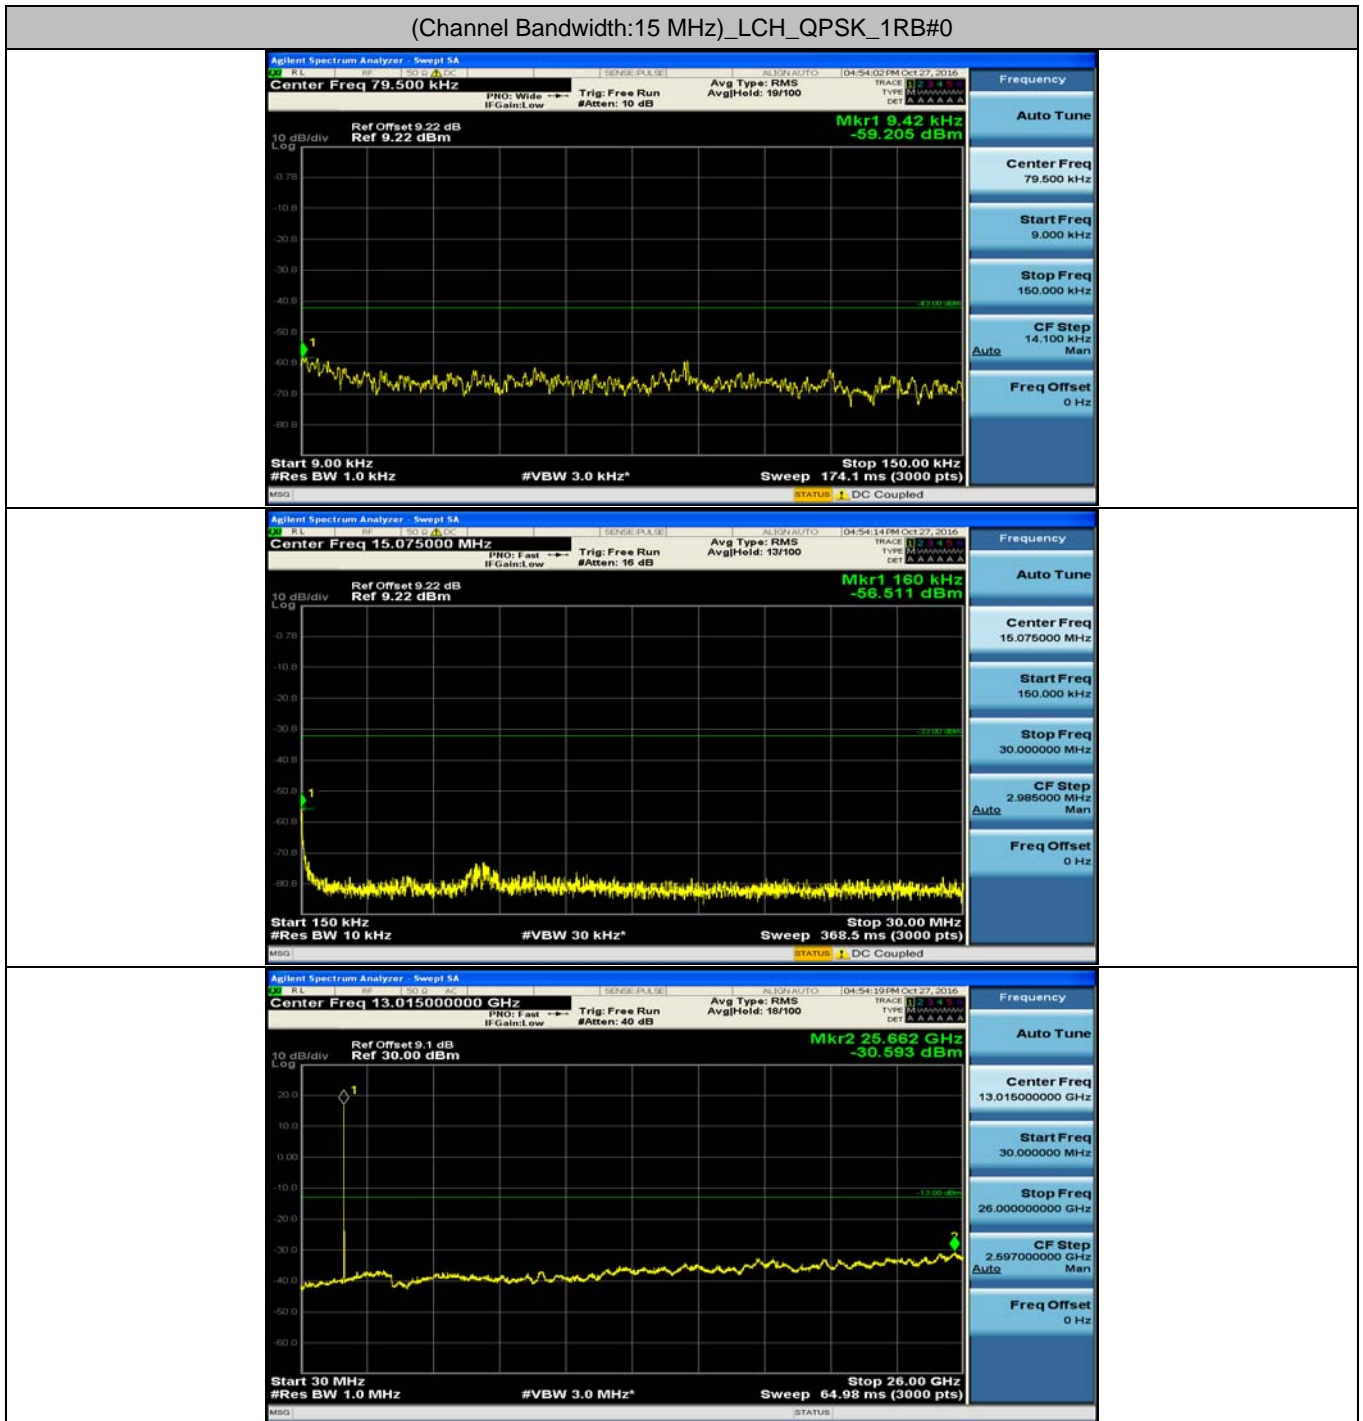

(Channel Bandwidth: 5 MHz)_HCH_QPSK_1RB#0

(Channel Bandwidth: 5 MHz)_LCH_16QAM_1RB#0

(Channel Bandwidth: 5 MHz)_MCH_16QAM_1RB#0

(Channel Bandwidth: 5 MHz)_HCH_16QAM_1RB#0

Channel Bandwidth: 10 MHz

Channel Bandwidth: 10 MHz_LCH_QPSK_1RB#0

Channel Bandwidth: 10 MHz_MCH_QPSK_1RB#0

Channel Bandwidth: 10 MHz_HCH_QPSK_1RB#0

Channel Bandwidth: 10 MHz_LCH_16QAM_1RB#0

Channel Bandwidth: 10 MHz_MCH_16QAM_1RB#0

Channel Bandwidth: 10 MHz_HCH_16QAM_1RB#0

Channel Bandwidth: 15 MHz

(Channel Bandwidth:15 MHz)_LCH_QPSK_1RB#0

(Channel Bandwidth:15 MHz)_MCH_QPSK_1RB#0

(Channel Bandwidth:15 MHz)_HCH_QPSK_1RB#0

(Channel Bandwidth:15 MHz)_LCH_16QAM_1RB#0

(Channel Bandwidth:15 MHz)_MCH_16QAM_1RB#0