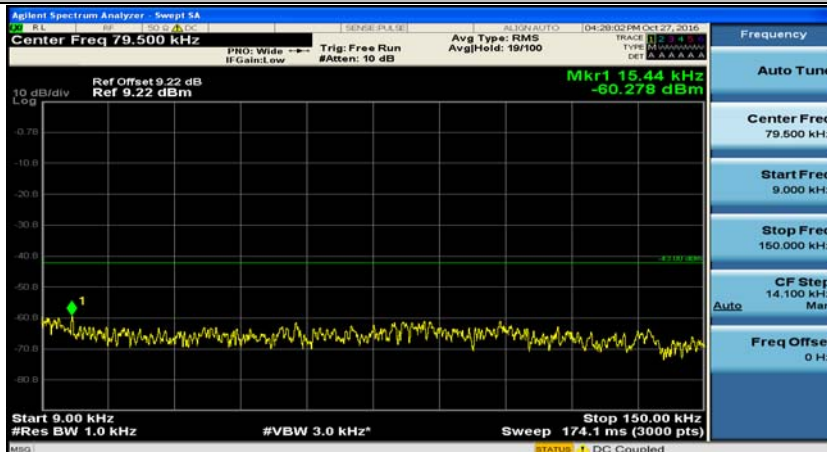

B.5: Conducted Spurious Emission

(Channel Bandwidth: 1.4 MHz)_LCH_QPSK_1RB#0

(Channel Bandwidth: 1.4 MHz)_MCH_QPSK_1RB#0

(Channel Bandwidth: 1.4 MHz)_HCH_QPSK_1RB#0

(Channel Bandwidth: 1.4 MHz)_LCH_16QAM_1RB#0

(Channel Bandwidth: 1.4 MHz)_MCH_16QAM_1RB#0

(Channel Bandwidth: 1.4 MHz)_HCH_16QAM_1RB#0

Channel Bandwidth: 3 MHz

(Channel Bandwidth: 3 MHz)_LCH_QPSK_1RB#0

(Channel Bandwidth: 3 MHz)_MCH_QPSK_1RB#0

(Channel Bandwidth: 3 MHz)_HCH_QPSK_1RB#0