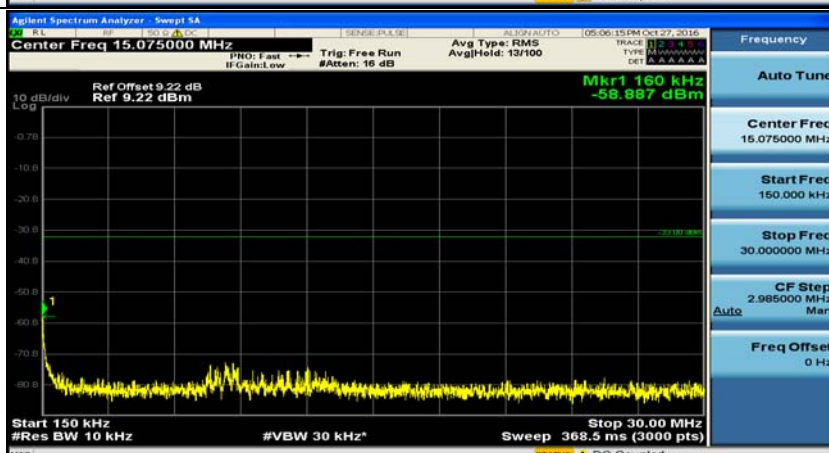

(Channel Bandwidth:15 MHz)_HCH_16QAM_1RB#0

Channel Bandwidth: 20 MHz

(Channel Bandwidth:20 MHz)_LCH_QPSK_1RB#0

(Channel Bandwidth:20 MHz)_MCH_QPSK_1RB#0

(Channel Bandwidth:20 MHz)_HCH_QPSK_1RB#0

(Channel Bandwidth:20 MHz)_LCH_16QAM_1RB#0