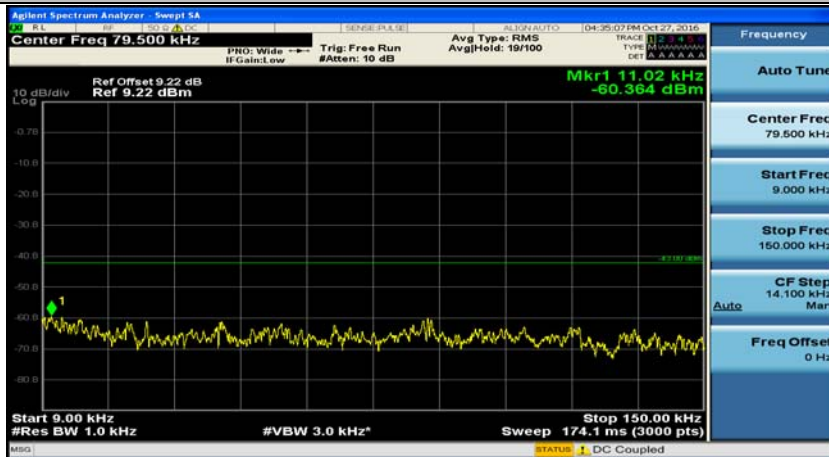

B.5: Conducted Spurious Emission

(Channel Bandwidth: 1.4 MHz)_LCH_QPSK_1RB#0

(Channel Bandwidth: 1.4 MHz)_MCH_QPSK_1RB#0

(Channel Bandwidth: 1.4 MHz)_HCH_QPSK_1RB#0

(Channel Bandwidth: 1.4 MHz)_LCH_16QAM_1RB#0

(Channel Bandwidth: 1.4 MHz)_MCH_16QAM_1RB#0

(Channel Bandwidth: 1.4 MHz)_HCH_16QAM_1RB#0

Channel Bandwidth: 3 MHz

(Channel Bandwidth: 3 MHz)_LCH_QPSK_1RB#0

(Channel Bandwidth: 3 MHz)_MCH_QPSK_1RB#0

(Channel Bandwidth: 3 MHz)_HCH_QPSK_1RB#0