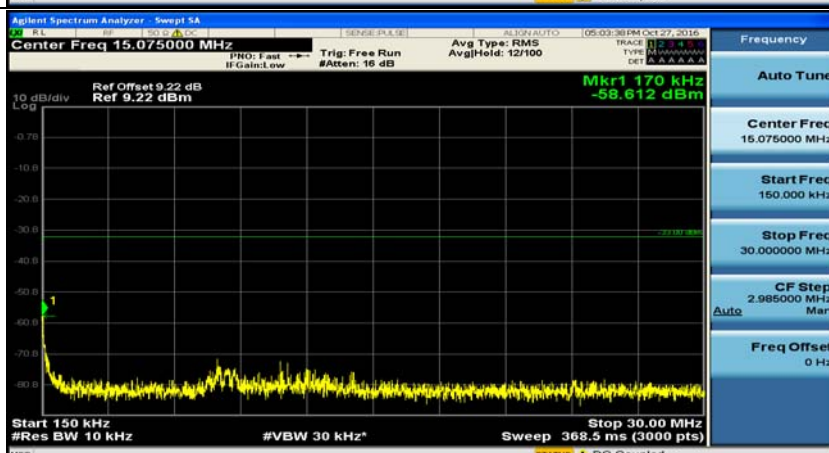

(Channel Bandwidth:15 MHz)_HCH_16QAM_1RB#0

Channel Bandwidth: 20 MHz

(Channel Bandwidth:20 MHz)_LCH_QPSK_1RB#0

(Channel Bandwidth:20 MHz)_MCH_QPSK_1RB#0

(Channel Bandwidth:20 MHz)_HCH_QPSK_1RB#0

(Channel Bandwidth:20 MHz)_LCH_16QAM_1RB#0