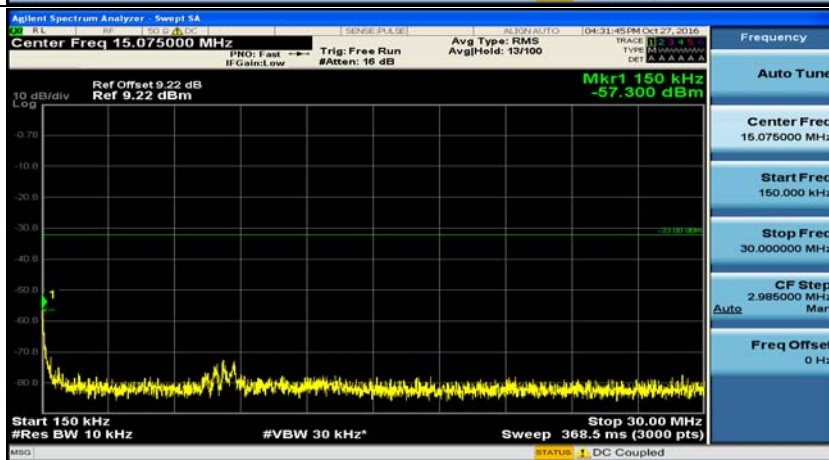

B.5: Conducted Spurious Emission

(Channel Bandwidth: 1.4 MHz)_LCH_QPSK_1RB#0

(Channel Bandwidth: 1.4 MHz)_MCH_QPSK_1RB#0

(Channel Bandwidth: 1.4 MHz)_HCH_QPSK_1RB#0

(Channel Bandwidth: 1.4 MHz)_LCH_16QAM_1RB#0

(Channel Bandwidth: 1.4 MHz)_MCH_16QAM_1RB#0

(Channel Bandwidth: 1.4 MHz)_HCH_16QAM_1RB#0

Channel Bandwidth: 3 MHz

(Channel Bandwidth: 3 MHz)_LCH_QPSK_1RB#0

(Channel Bandwidth: 3 MHz)_MCH_QPSK_1RB#0

(Channel Bandwidth: 3 MHz)_HCH_QPSK_1RB#0