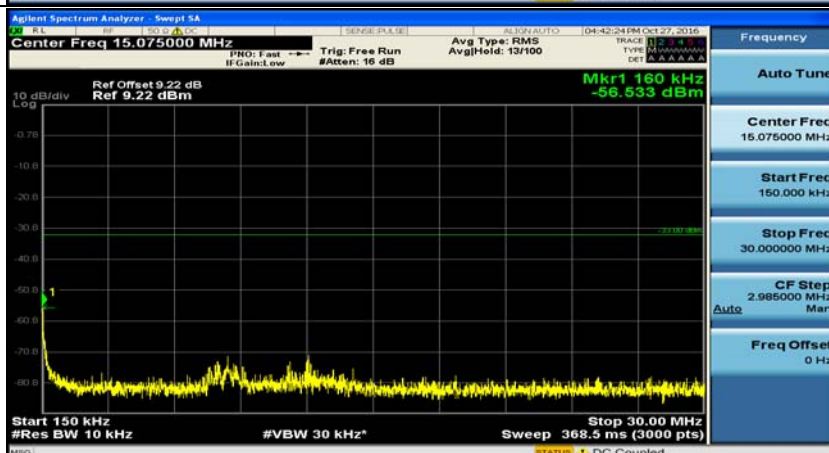

(Channel Bandwidth: 3 MHz)_LCH_16QAM_1RB#0

(Channel Bandwidth: 3 MHz)_MCH_16QAM_1RB#0

(Channel Bandwidth: 3 MHz)_HCH_16QAM_1RB#0

Channel Bandwidth: 5 MHz

(Channel Bandwidth: 5 MHz)_LCH_QPSK_1RB#0

(Channel Bandwidth: 5 MHz)_MCH_QPSK_1RB#0