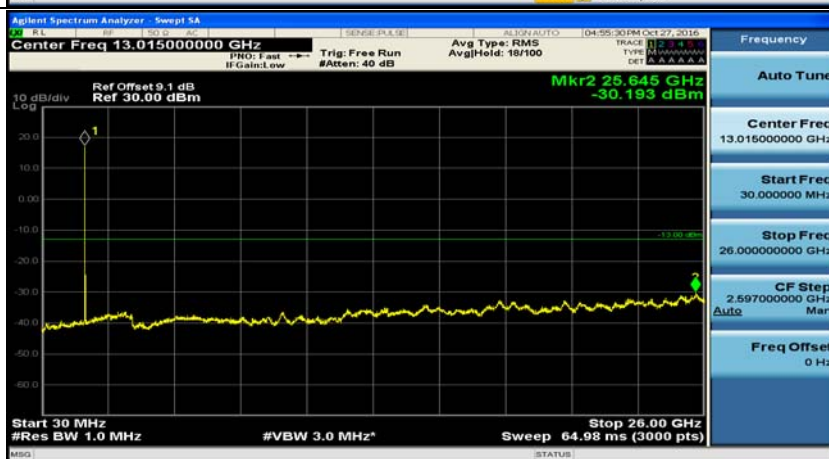

Channel Bandwidth: 15 MHz

(Channel Bandwidth:15 MHz)_LCH_QPSK_1RB#0

(Channel Bandwidth:15 MHz)_MCH_QPSK_1RB#0

(Channel Bandwidth:15 MHz)_HCH_QPSK_1RB#0

(Channel Bandwidth:15 MHz)_LCH_16QAM_1RB#0

(Channel Bandwidth:15 MHz)_MCH_16QAM_1RB#0