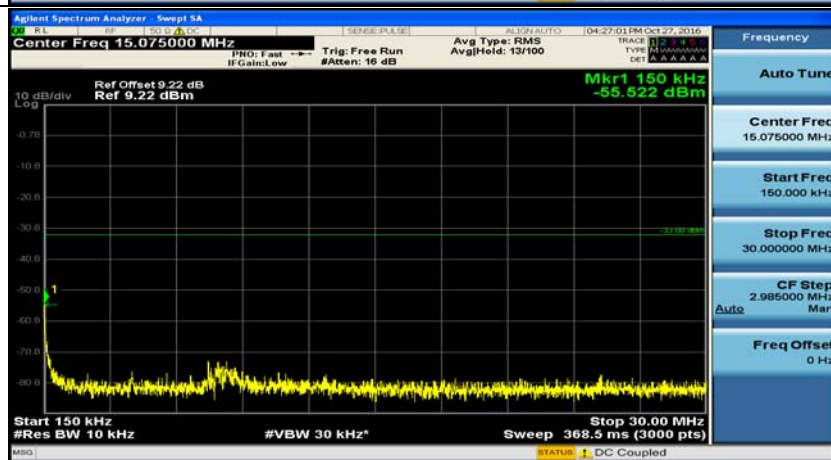

B.5: Conducted Spurious Emission

(Channel Bandwidth: 1.4 MHz)_LCH_QPSK_1RB#0

(Channel Bandwidth: 1.4 MHz)_MCH_QPSK_1RB#0

(Channel Bandwidth: 1.4 MHz)_HCH_QPSK_1RB#0

(Channel Bandwidth: 1.4 MHz)_LCH_16QAM_1RB#0

(Channel Bandwidth: 1.4 MHz)_MCH_16QAM_1RB#0

(Channel Bandwidth: 1.4 MHz)_HCH_16QAM_1RB#0

Channel Bandwidth: 3 MHz

(Channel Bandwidth: 3 MHz)_LCH_QPSK_1RB#0

(Channel Bandwidth: 3 MHz)_MCH_QPSK_1RB#0

(Channel Bandwidth: 3 MHz)_HCH_QPSK_1RB#0