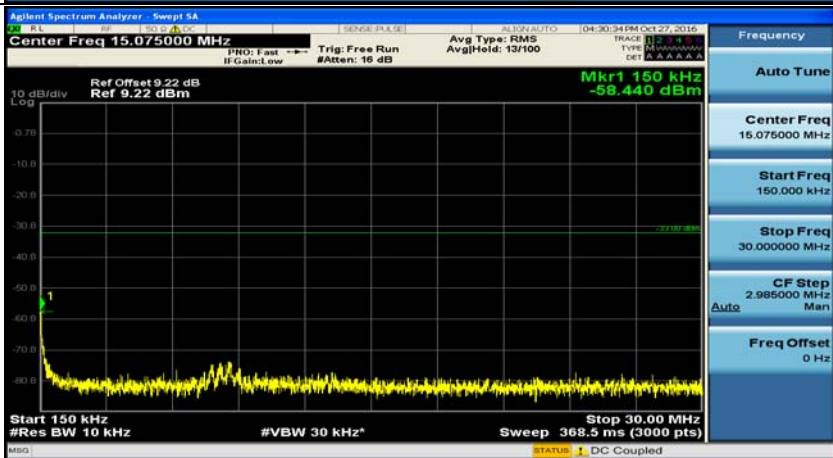

B.5: Conducted Spurious Emission

(Channel Bandwidth: 1.4 MHz)_LCH_QPSK_1RB#0

(Channel Bandwidth: 1.4 MHz)_MCH_QPSK_1RB#0

(Channel Bandwidth: 1.4 MHz)_HCH_QPSK_1RB#0

(Channel Bandwidth: 1.4 MHz)_LCH_16QAM_1RB#0