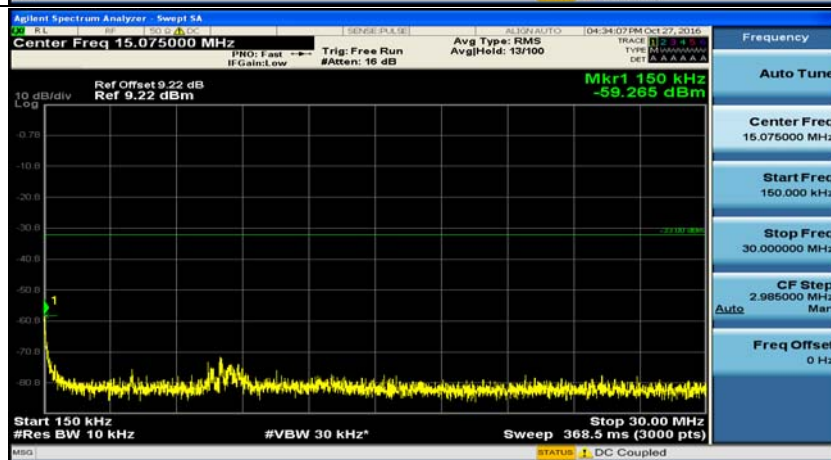

(Channel Bandwidth: 3 MHz)_LCH_16QAM_1RB#0