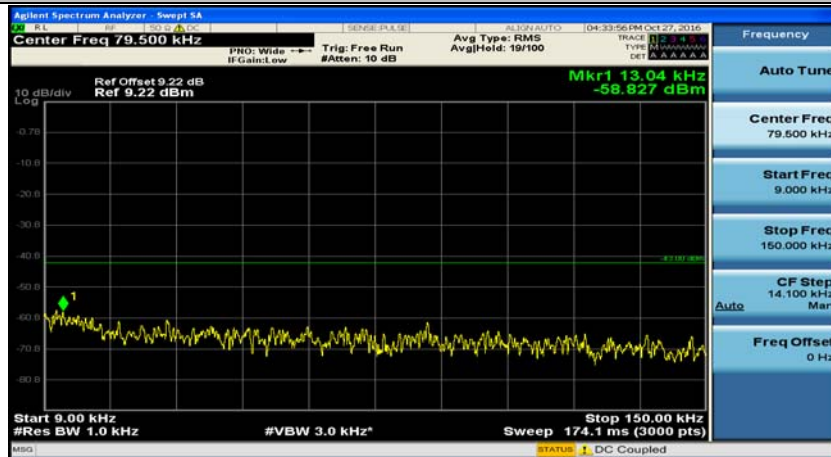

(Channel Bandwidth: 3 MHz)_LCH_16QAM_1RB#0