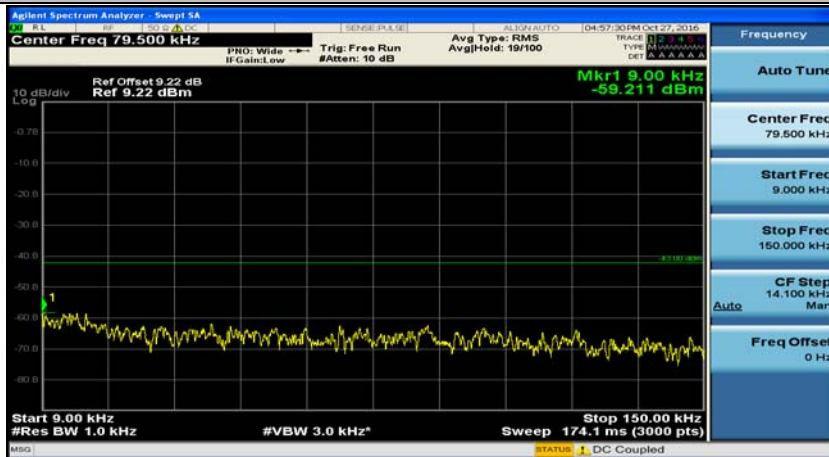

Channel Bandwidth: 15 MHz

(Channel Bandwidth:15 MHz)_LCH_QPSK_1RB#0

(Channel Bandwidth:15 MHz)_MCH_QPSK_1RB#0

(Channel Bandwidth:15 MHz)_HCH_QPSK_1RB#0

(Channel Bandwidth:15 MHz)_LCH_16QAM_1RB#0

(Channel Bandwidth:15 MHz)_MCH_16QAM_1RB#0