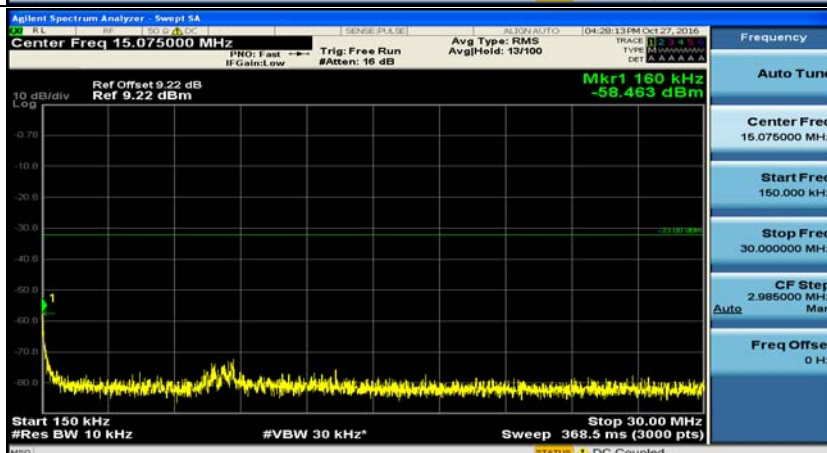

B.5: Conducted Spurious Emission

(Channel Bandwidth: 1.4 MHz)_LCH_QPSK_1RB#0

(Channel Bandwidth: 1.4 MHz)_MCH_QPSK_1RB#0

(Channel Bandwidth: 1.4 MHz)_HCH_QPSK_1RB#0

(Channel Bandwidth: 1.4 MHz)_LCH_16QAM_1RB#0

(Channel Bandwidth: 1.4 MHz)_MCH_16QAM_1RB#0

(Channel Bandwidth: 1.4 MHz)_HCH_16QAM_1RB#0

Channel Bandwidth: 3 MHz

(Channel Bandwidth: 3 MHz)_LCH_QPSK_1RB#0

(Channel Bandwidth: 3 MHz)_MCH_QPSK_1RB#0

(Channel Bandwidth: 3 MHz)_HCH_QPSK_1RB#0