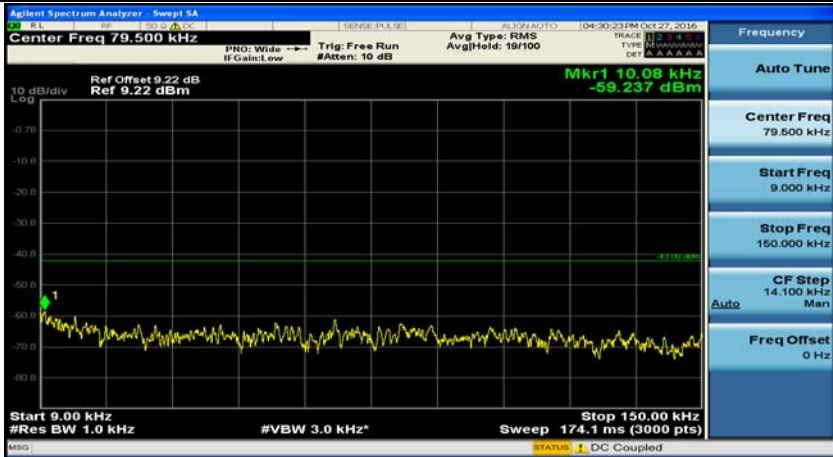

B.5: Conducted Spurious Emission

(Channel Bandwidth: 1.4 MHz)_LCH_QPSK_1RB#0

(Channel Bandwidth: 1.4 MHz)_MCH_QPSK_1RB#0

(Channel Bandwidth: 1.4 MHz)_HCH_QPSK_1RB#0

(Channel Bandwidth: 1.4 MHz)_LCH_16QAM_1RB#0