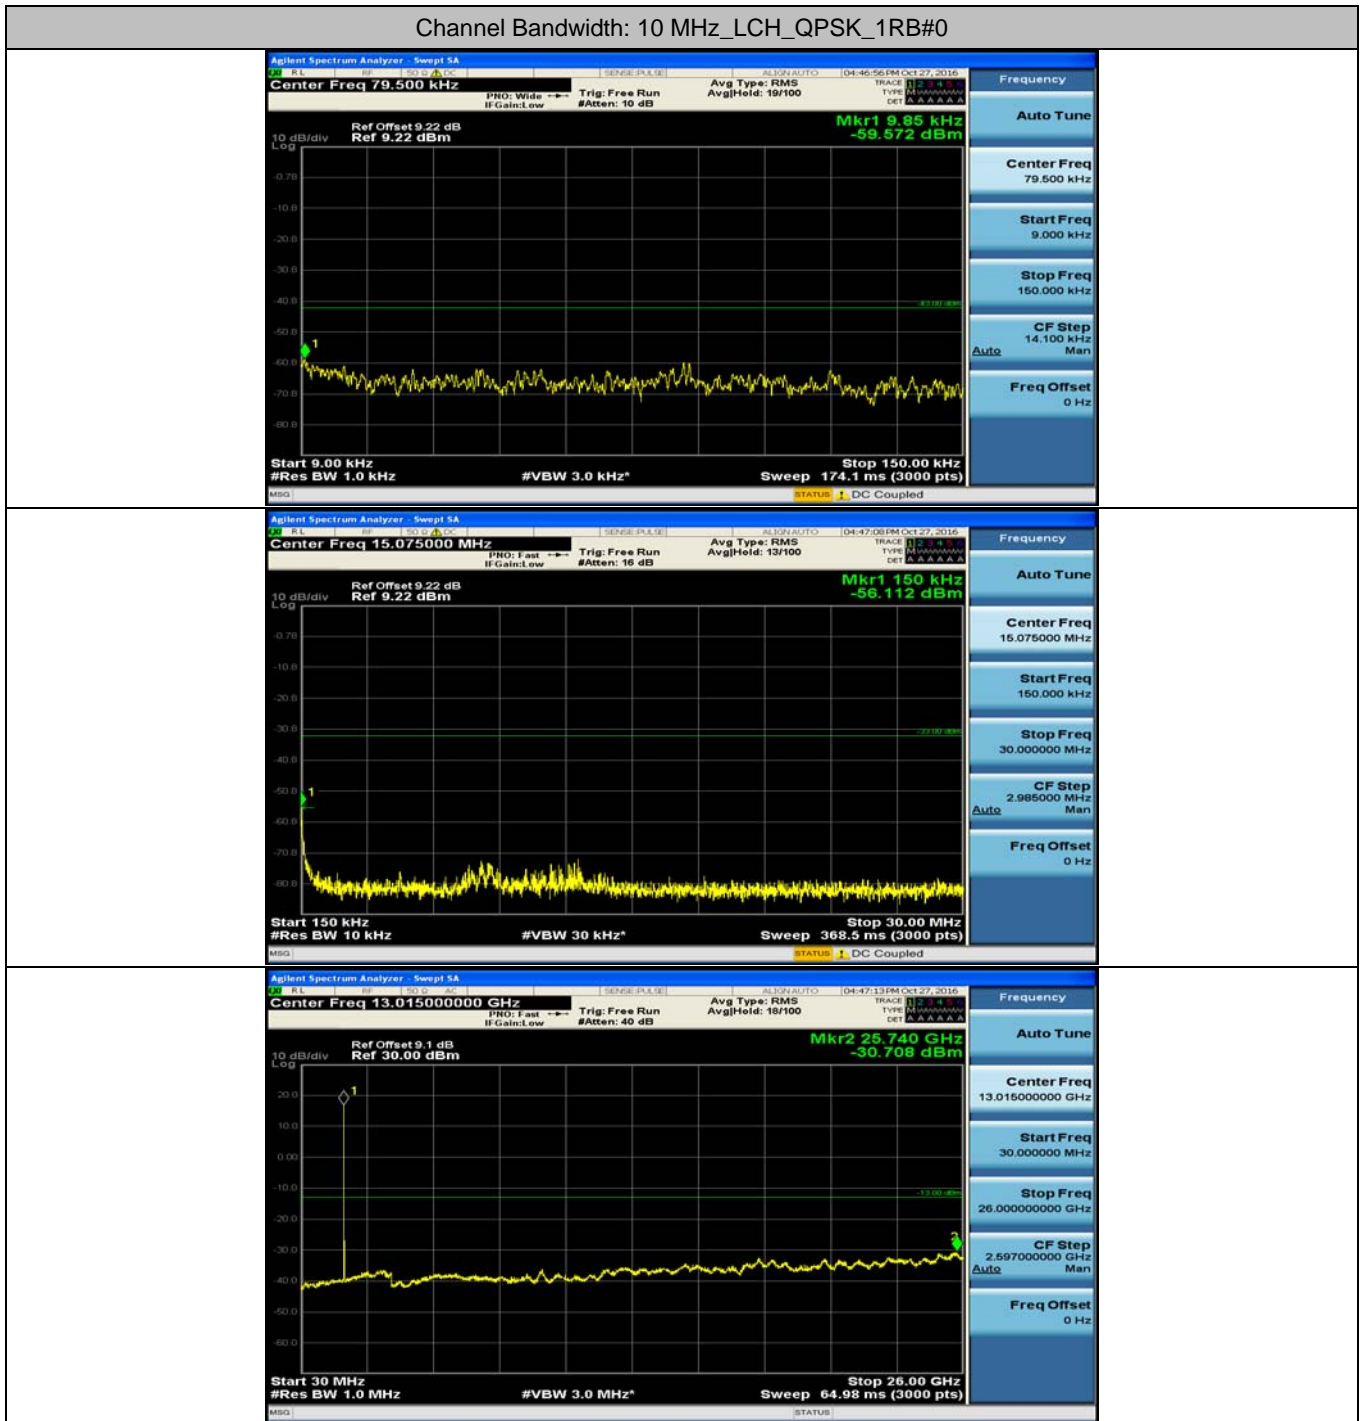

B.5: Conducted Spurious Emission

(Channel Bandwidth: 1.4 MHz)_LCH_QPSK_1RB#0

(Channel Bandwidth: 1.4 MHz)_MCH_QPSK_1RB#0

(Channel Bandwidth: 1.4 MHz)_HCH_QPSK_1RB#0

(Channel Bandwidth: 1.4 MHz)_LCH_16QAM_1RB#0

(Channel Bandwidth: 5 MHz)_HCH_QPSK_1RB#0

(Channel Bandwidth: 5 MHz)_LCH_16QAM_1RB#0

(Channel Bandwidth: 5 MHz)_MCH_16QAM_1RB#0

(Channel Bandwidth: 5 MHz)_HCH_16QAM_1RB#0

Channel Bandwidth: 10 MHz

Channel Bandwidth: 10 MHz_LCH_QPSK_1RB#0

Channel Bandwidth: 10 MHz_MCH_QPSK_1RB#0

Channel Bandwidth: 10 MHz_HCH_QPSK_1RB#0

Channel Bandwidth: 10 MHz_LCH_16QAM_1RB#0

Channel Bandwidth: 10 MHz_MCH_16QAM_1RB#0

Channel Bandwidth: 10 MHz_HCH_16QAM_1RB#0