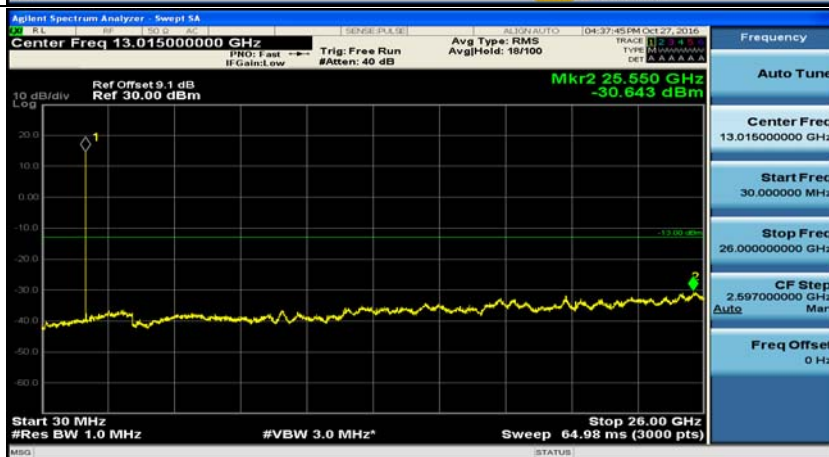

B.5: Conducted Spurious Emission

(Channel Bandwidth: 1.4 MHz)_LCH_QPSK_1RB#0

(Channel Bandwidth: 1.4 MHz)_MCH_QPSK_1RB#0

(Channel Bandwidth: 1.4 MHz)_HCH_QPSK_1RB#0

(Channel Bandwidth: 1.4 MHz)_LCH_16QAM_1RB#0

(Channel Bandwidth: 1.4 MHz)_MCH_16QAM_1RB#0

(Channel Bandwidth: 1.4 MHz)_HCH_16QAM_1RB#0

Channel Bandwidth: 3 MHz

(Channel Bandwidth: 3 MHz)_LCH_QPSK_1RB#0

(Channel Bandwidth: 3 MHz)_MCH_QPSK_1RB#0

(Channel Bandwidth: 3 MHz)_HCH_QPSK_1RB#0

(Channel Bandwidth: 3 MHz)_LCH_16QAM_1RB#0

(Channel Bandwidth: 3 MHz)_MCH_16QAM_1RB#0

(Channel Bandwidth: 3 MHz)_HCH_16QAM_1RB#0

Channel Bandwidth: 5 MHz

(Channel Bandwidth: 5 MHz)_LCH_QPSK_1RB#0

(Channel Bandwidth: 5 MHz)_MCH_QPSK_1RB#0