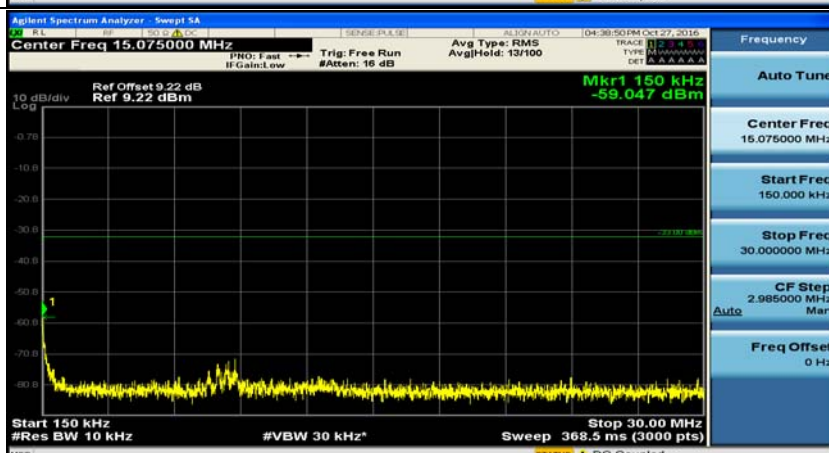

(Channel Bandwidth: 3 MHz)_HCH_16QAM_1RB#0