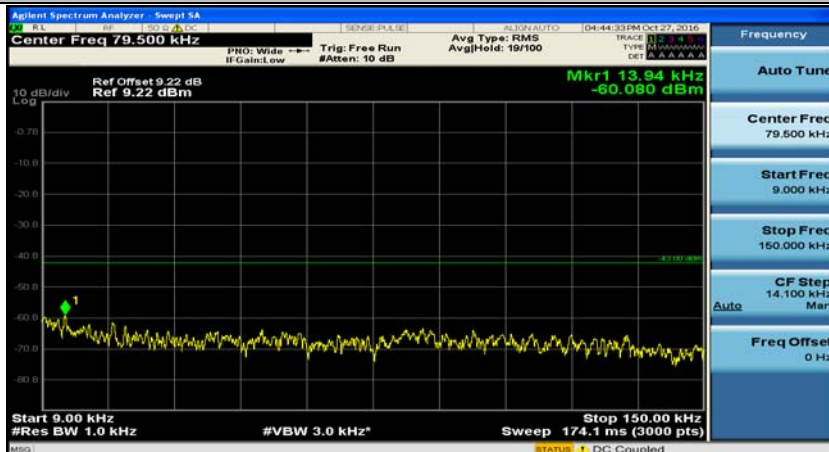

(Channel Bandwidth: 5 MHz)_HCH_QPSK_1RB#0