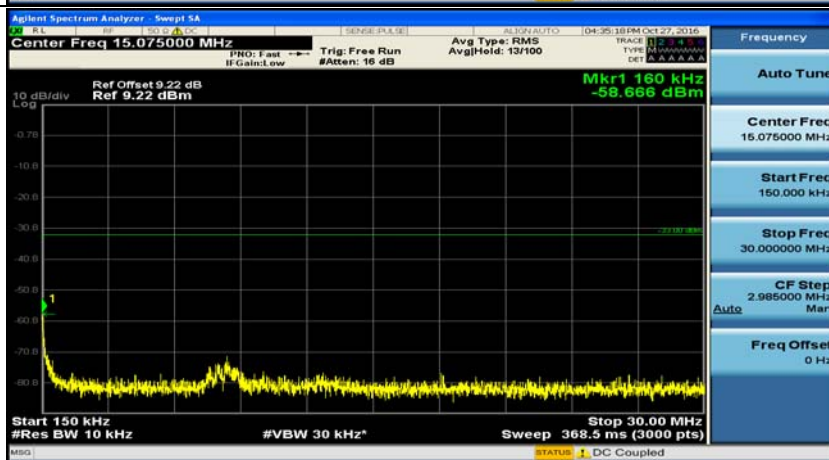

B.5: Conducted Spurious Emission

(Channel Bandwidth: 1.4 MHz)_LCH_QPSK_1RB#0

(Channel Bandwidth: 1.4 MHz)_MCH_QPSK_1RB#0

(Channel Bandwidth: 1.4 MHz)_HCH_QPSK_1RB#0

(Channel Bandwidth: 1.4 MHz)_LCH_16QAM_1RB#0

(Channel Bandwidth: 1.4 MHz)_MCH_16QAM_1RB#0

(Channel Bandwidth: 1.4 MHz)_HCH_16QAM_1RB#0

Channel Bandwidth: 3 MHz

(Channel Bandwidth: 3 MHz)_LCH_QPSK_1RB#0

(Channel Bandwidth: 3 MHz)_MCH_QPSK_1RB#0

(Channel Bandwidth: 3 MHz)_HCH_QPSK_1RB#0