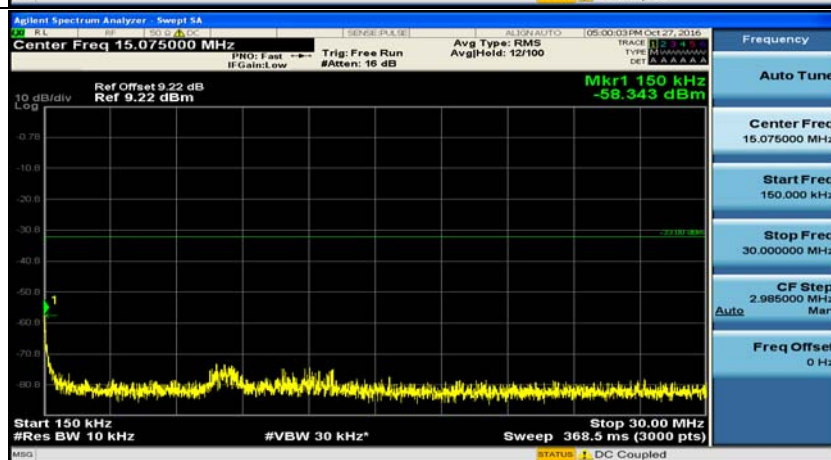

(Channel Bandwidth:15 MHz)_HCH_16QAM_1RB#0