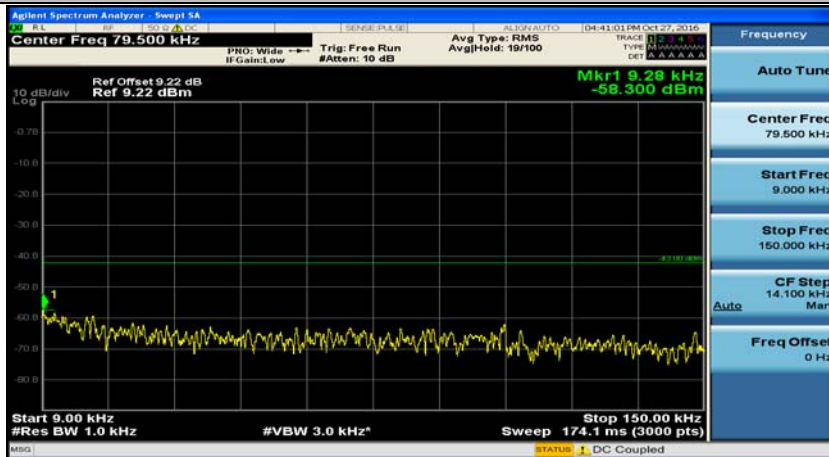

(Channel Bandwidth: 5 MHz)_LCH_16QAM_1RB#0