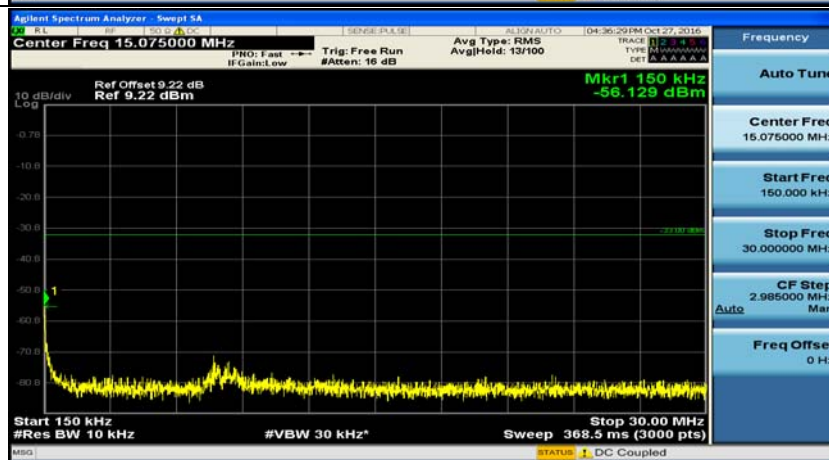

(Channel Bandwidth: 3 MHz)_MCH_16QAM_1RB#0