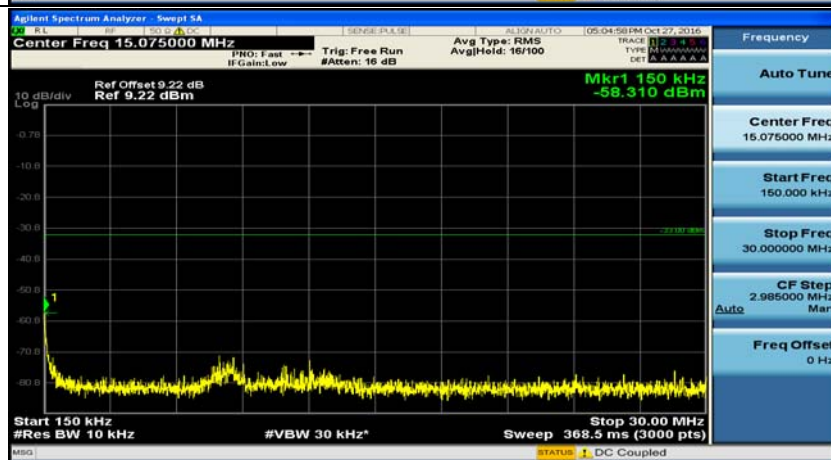

(Channel Bandwidth:20 MHz)_MCH_16QAM_1RB#0