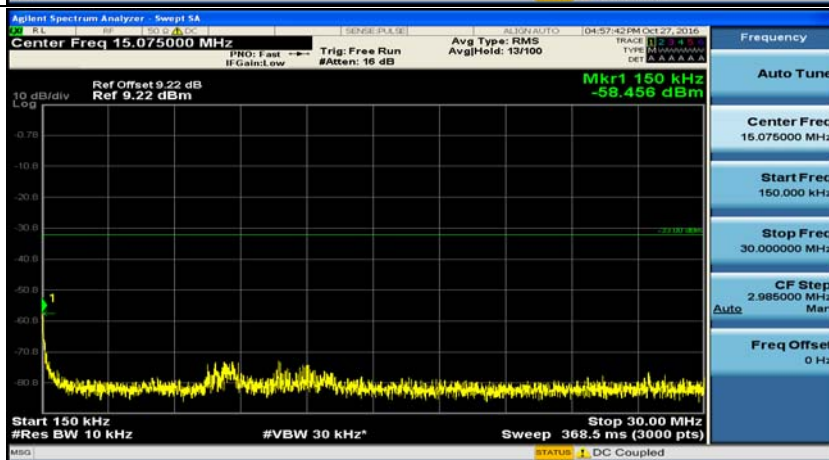

Channel Bandwidth: 15 MHz

(Channel Bandwidth:15 MHz)_LCH_QPSK_1RB#0

(Channel Bandwidth:15 MHz)_MCH_QPSK_1RB#0

(Channel Bandwidth:15 MHz)_HCH_QPSK_1RB#0

(Channel Bandwidth:15 MHz)_LCH_16QAM_1RB#0

(Channel Bandwidth:15 MHz)_MCH_16QAM_1RB#0