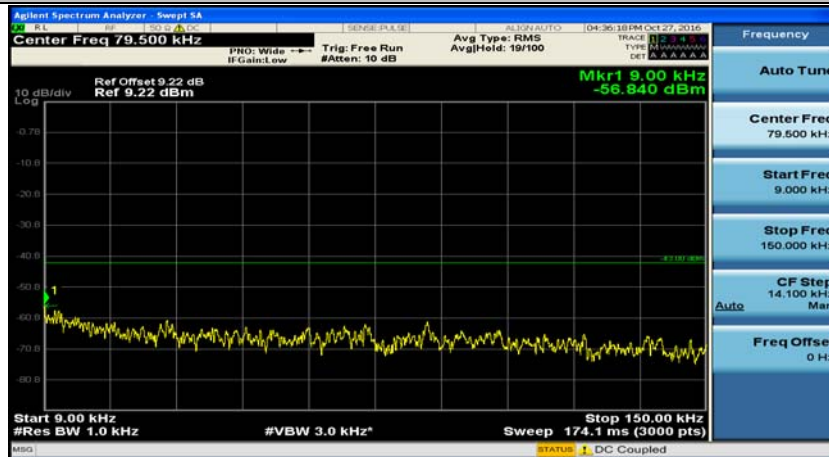

(Channel Bandwidth: 3 MHz)_MCH_16QAM_1RB#0