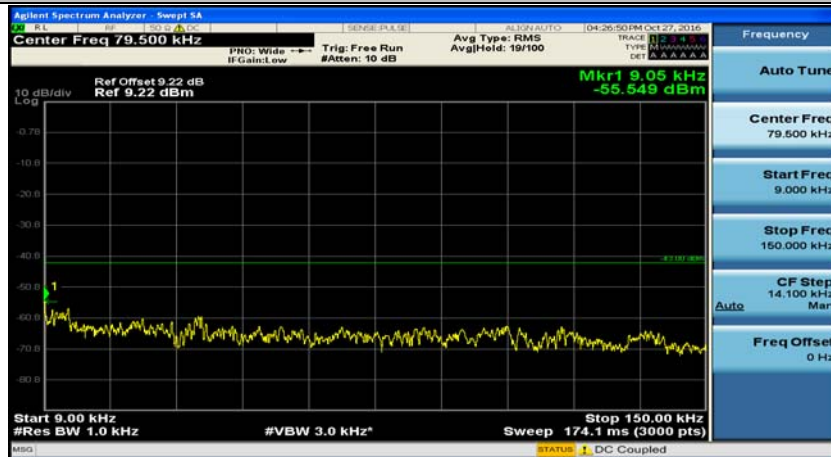

B.5: Conducted Spurious Emission

(Channel Bandwidth: 1.4 MHz)_LCH_QPSK_1RB#0

(Channel Bandwidth: 1.4 MHz)_MCH_QPSK_1RB#0

(Channel Bandwidth: 1.4 MHz)_HCH_QPSK_1RB#0

(Channel Bandwidth: 1.4 MHz)_LCH_16QAM_1RB#0

(Channel Bandwidth: 1.4 MHz)_MCH_16QAM_1RB#0

(Channel Bandwidth: 1.4 MHz)_HCH_16QAM_1RB#0

Channel Bandwidth: 3 MHz

(Channel Bandwidth: 3 MHz)_LCH_QPSK_1RB#0

(Channel Bandwidth: 3 MHz)_MCH_QPSK_1RB#0

(Channel Bandwidth: 3 MHz)_HCH_QPSK_1RB#0