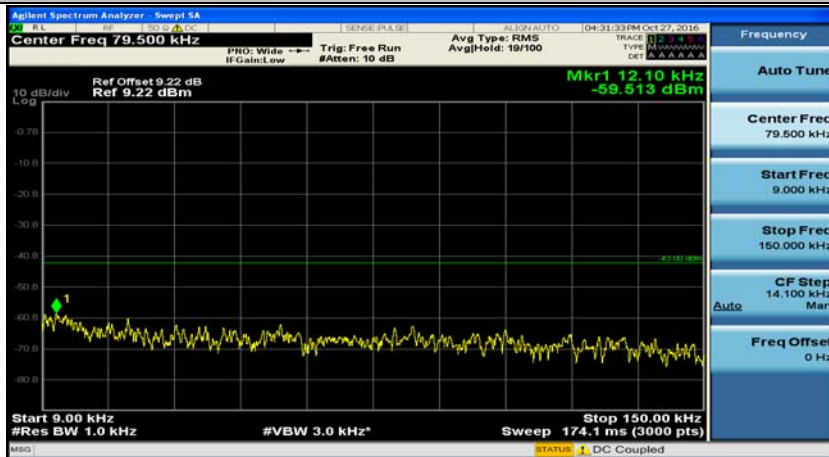

B.5: Conducted Spurious Emission

(Channel Bandwidth: 1.4 MHz)_LCH_QPSK_1RB#0

(Channel Bandwidth: 1.4 MHz)_MCH_QPSK_1RB#0

(Channel Bandwidth: 1.4 MHz)_HCH_QPSK_1RB#0

(Channel Bandwidth: 1.4 MHz)_LCH_16QAM_1RB#0

(Channel Bandwidth: 1.4 MHz)_MCH_16QAM_1RB#0

(Channel Bandwidth: 1.4 MHz)_HCH_16QAM_1RB#0

Channel Bandwidth: 3 MHz

(Channel Bandwidth: 3 MHz)_LCH_QPSK_1RB#0

(Channel Bandwidth: 3 MHz)_MCH_QPSK_1RB#0

(Channel Bandwidth: 3 MHz)_HCH_QPSK_1RB#0