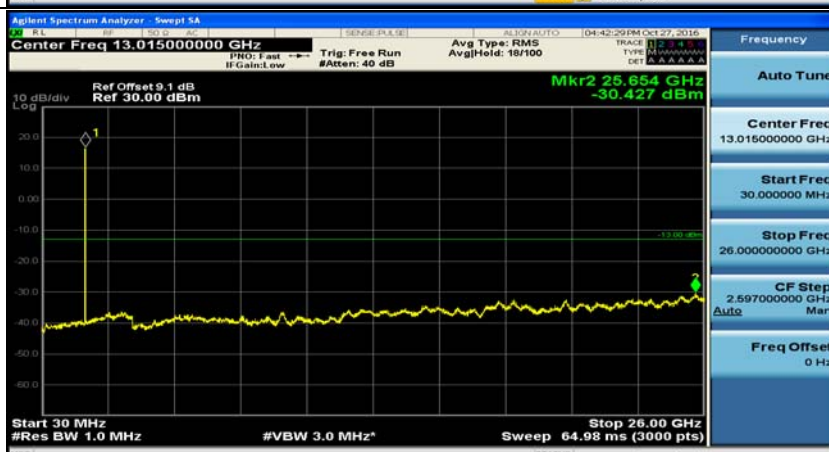

(Channel Bandwidth: 3 MHz)_LCH_16QAM_1RB#0

(Channel Bandwidth: 3 MHz)_MCH_16QAM_1RB#0

(Channel Bandwidth: 3 MHz)_HCH_16QAM_1RB#0

Channel Bandwidth: 5 MHz

(Channel Bandwidth: 5 MHz)_LCH_QPSK_1RB#0

(Channel Bandwidth: 5 MHz)_MCH_QPSK_1RB#0