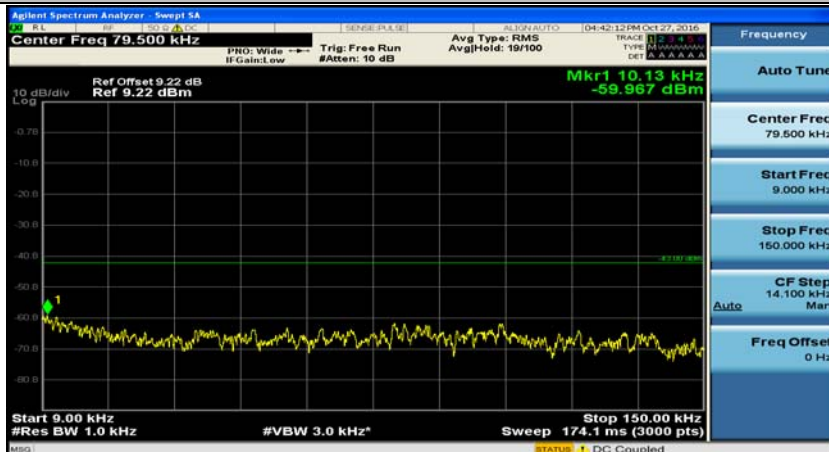

(Channel Bandwidth: 3 MHz)_LCH_16QAM_1RB#0

(Channel Bandwidth: 3 MHz)_MCH_16QAM_1RB#0

(Channel Bandwidth: 3 MHz)_HCH_16QAM_1RB#0

Channel Bandwidth: 5 MHz

(Channel Bandwidth: 5 MHz)_LCH_QPSK_1RB#0

(Channel Bandwidth: 5 MHz)_MCH_QPSK_1RB#0