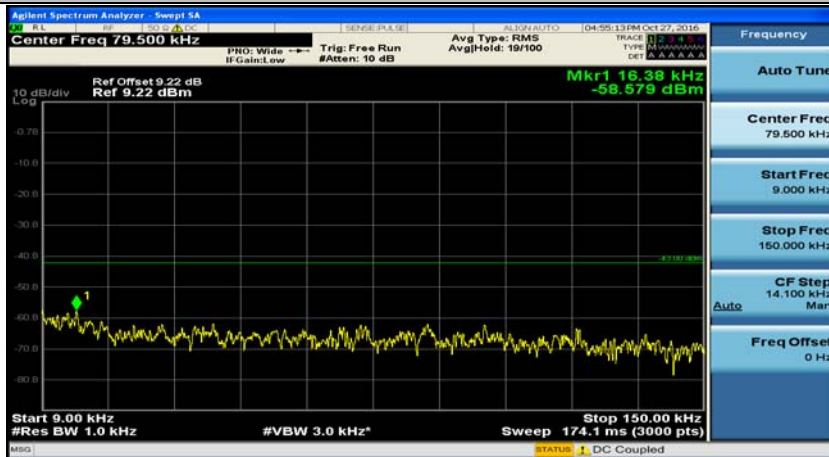

Channel Bandwidth: 15 MHz

(Channel Bandwidth:15 MHz)_LCH_QPSK_1RB#0

(Channel Bandwidth:15 MHz)_MCH_QPSK_1RB#0

(Channel Bandwidth:15 MHz)_HCH_QPSK_1RB#0

(Channel Bandwidth:15 MHz)_LCH_16QAM_1RB#0

(Channel Bandwidth:15 MHz)_MCH_16QAM_1RB#0