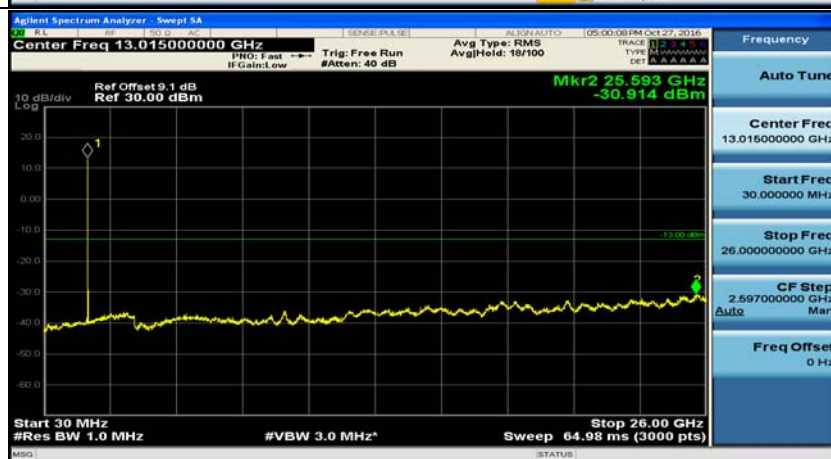

(Channel Bandwidth:15 MHz)_HCH_16QAM_1RB#0