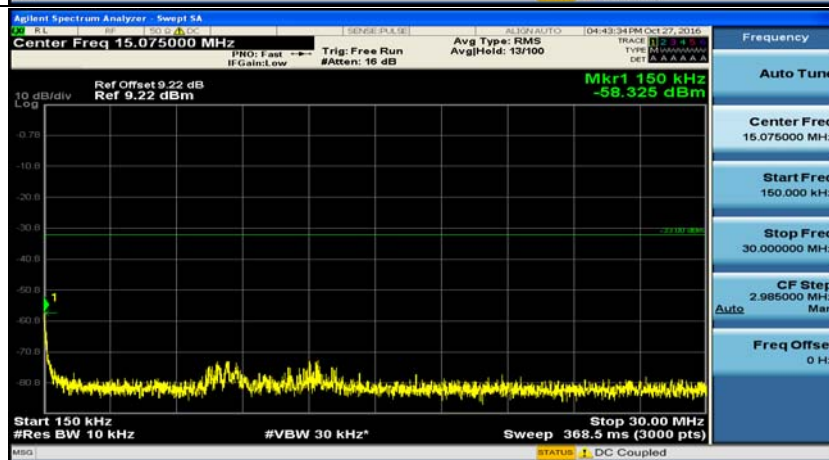

(Channel Bandwidth: 5 MHz)_MCH_16QAM_1RB#0