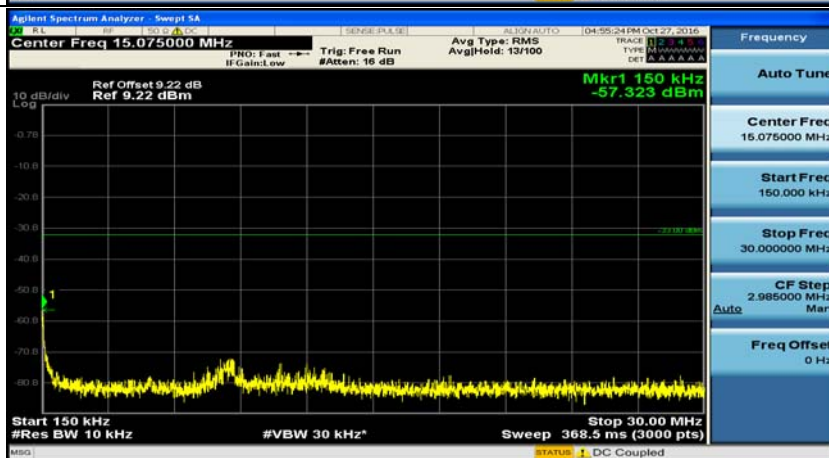

Channel Bandwidth: 15 MHz

(Channel Bandwidth:15 MHz)_LCH_QPSK_1RB#0

(Channel Bandwidth:15 MHz)_MCH_QPSK_1RB#0

(Channel Bandwidth:15 MHz)_HCH_QPSK_1RB#0

(Channel Bandwidth:15 MHz)_LCH_16QAM_1RB#0

(Channel Bandwidth:15 MHz)_MCH_16QAM_1RB#0