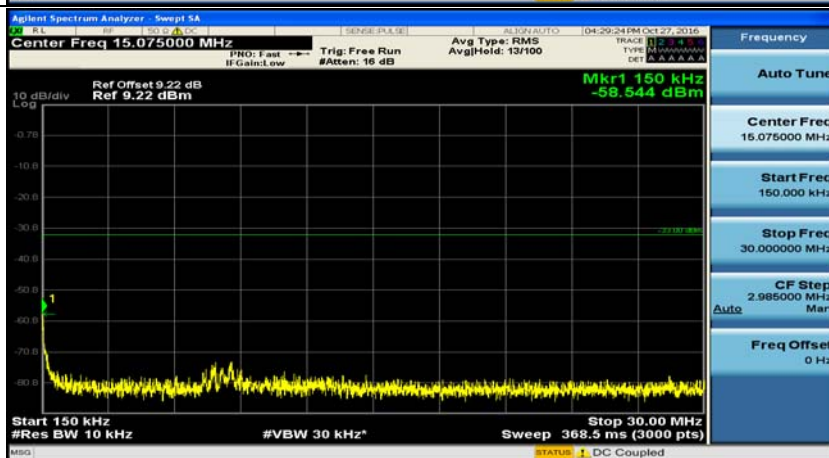

B.5: Conducted Spurious Emission

(Channel Bandwidth: 1.4 MHz)_LCH_QPSK_1RB#0

(Channel Bandwidth: 1.4 MHz)_MCH_QPSK_1RB#0

(Channel Bandwidth: 1.4 MHz)_HCH_QPSK_1RB#0

(Channel Bandwidth: 1.4 MHz)_LCH_16QAM_1RB#0

(Channel Bandwidth: 1.4 MHz)_MCH_16QAM_1RB#0

(Channel Bandwidth: 1.4 MHz)_HCH_16QAM_1RB#0

Channel Bandwidth: 3 MHz

(Channel Bandwidth: 3 MHz)_LCH_QPSK_1RB#0

(Channel Bandwidth: 3 MHz)_MCH_QPSK_1RB#0

(Channel Bandwidth: 3 MHz)_HCH_QPSK_1RB#0