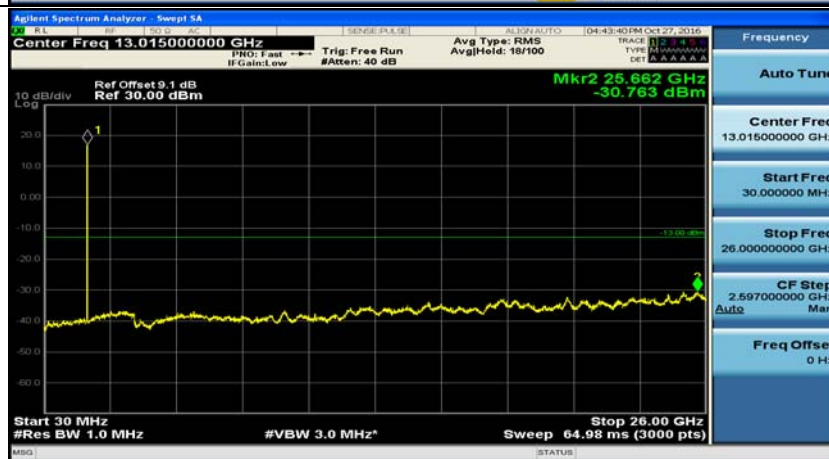

(Channel Bandwidth: 5 MHz)_MCH_16QAM_1RB#0