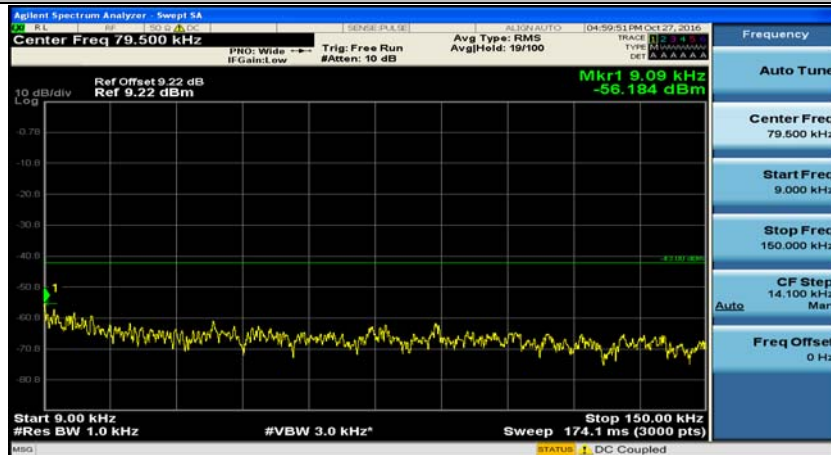

(Channel Bandwidth:15 MHz)_HCH_16QAM_1RB#0