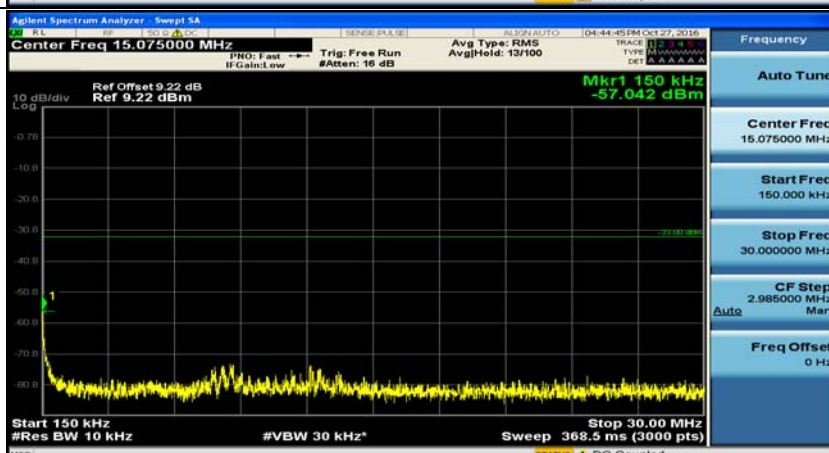

(Channel Bandwidth: 5 MHz)_HCH_QPSK_1RB#0