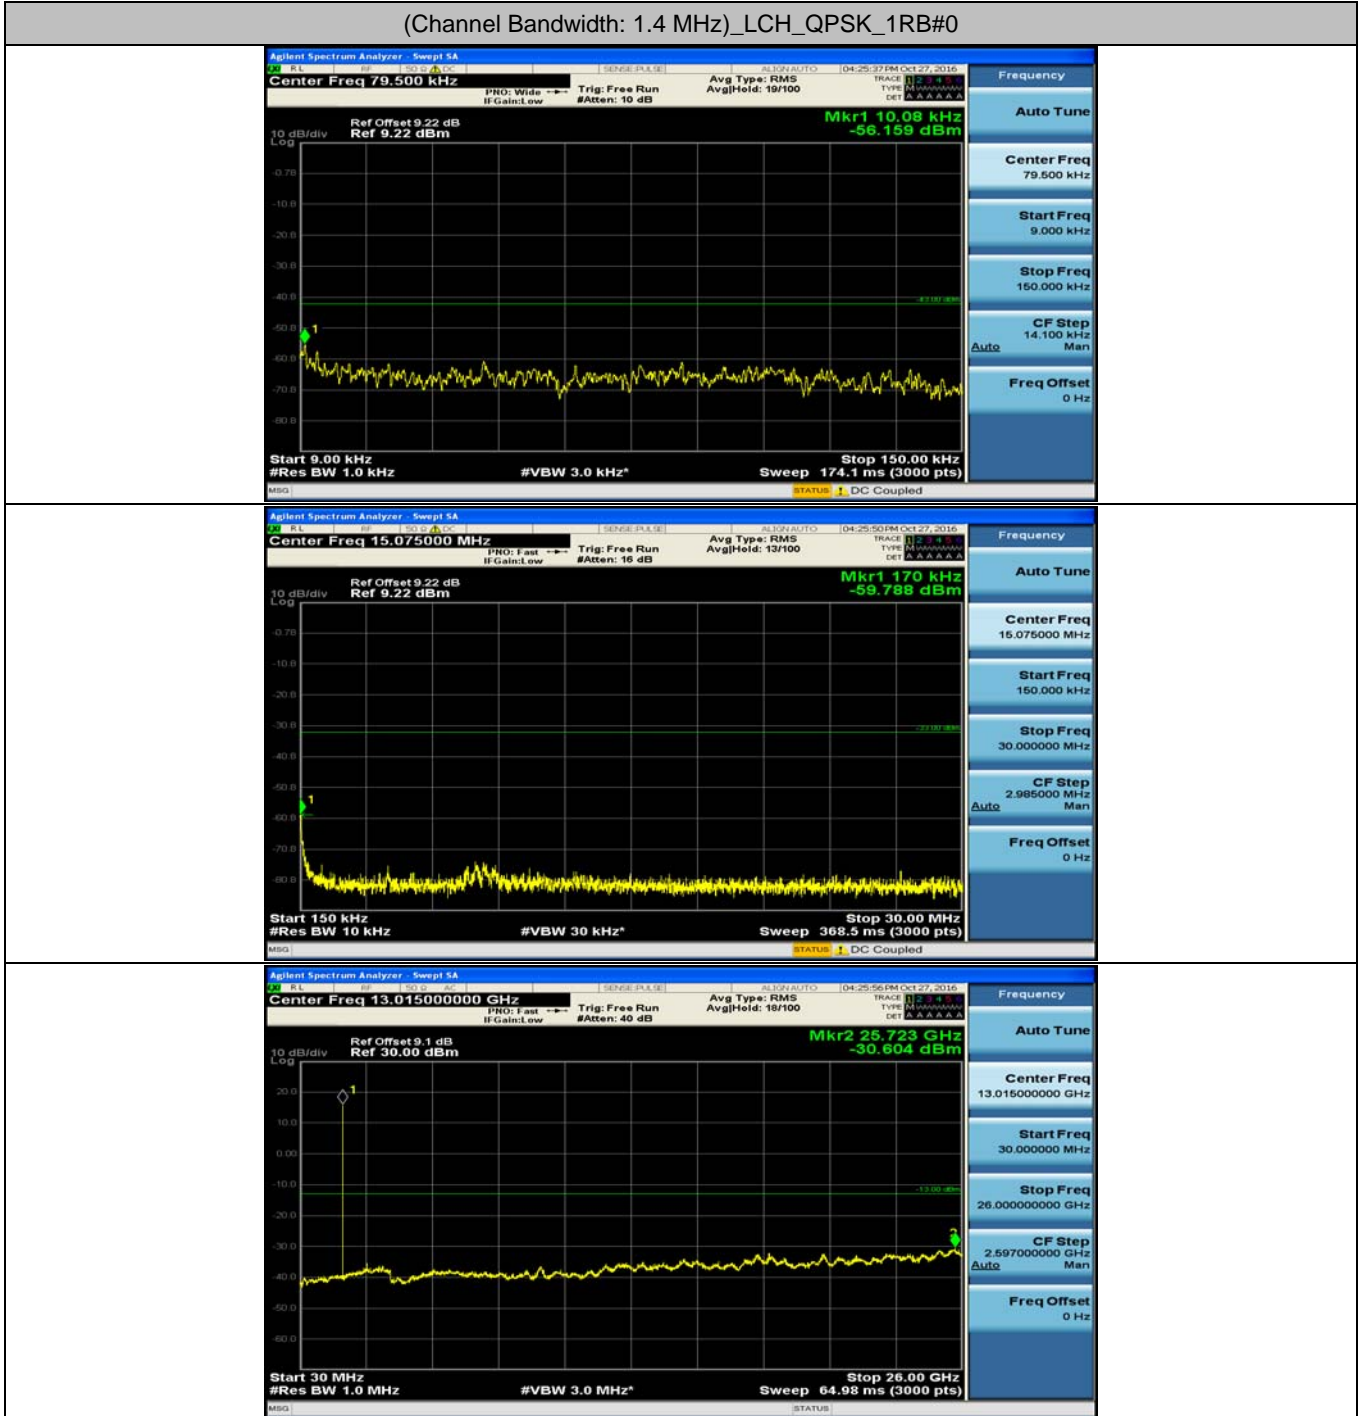

B.5: Conducted Spurious Emission

(Channel Bandwidth: 1.4 MHz)_LCH_QPSK_1RB#0

(Channel Bandwidth: 1.4 MHz)_MCH_QPSK_1RB#0

(Channel Bandwidth: 1.4 MHz)_HCH_QPSK_1RB#0

(Channel Bandwidth: 1.4 MHz)_LCH_16QAM_1RB#0

(Channel Bandwidth: 1.4 MHz)_MCH_16QAM_1RB#0

(Channel Bandwidth: 1.4 MHz)_HCH_16QAM_1RB#0

Channel Bandwidth: 3 MHz

(Channel Bandwidth: 3 MHz)_LCH_QPSK_1RB#0

(Channel Bandwidth: 3 MHz)_MCH_QPSK_1RB#0

(Channel Bandwidth: 3 MHz)_HCH_QPSK_1RB#0

(Channel Bandwidth: 3 MHz)_LCH_16QAM_1RB#0

(Channel Bandwidth: 3 MHz)_MCH_16QAM_1RB#0

(Channel Bandwidth: 3 MHz)_HCH_16QAM_1RB#0

Channel Bandwidth: 5 MHz

(Channel Bandwidth: 5 MHz)_LCH_QPSK_1RB#0

(Channel Bandwidth: 5 MHz)_MCH_QPSK_1RB#0