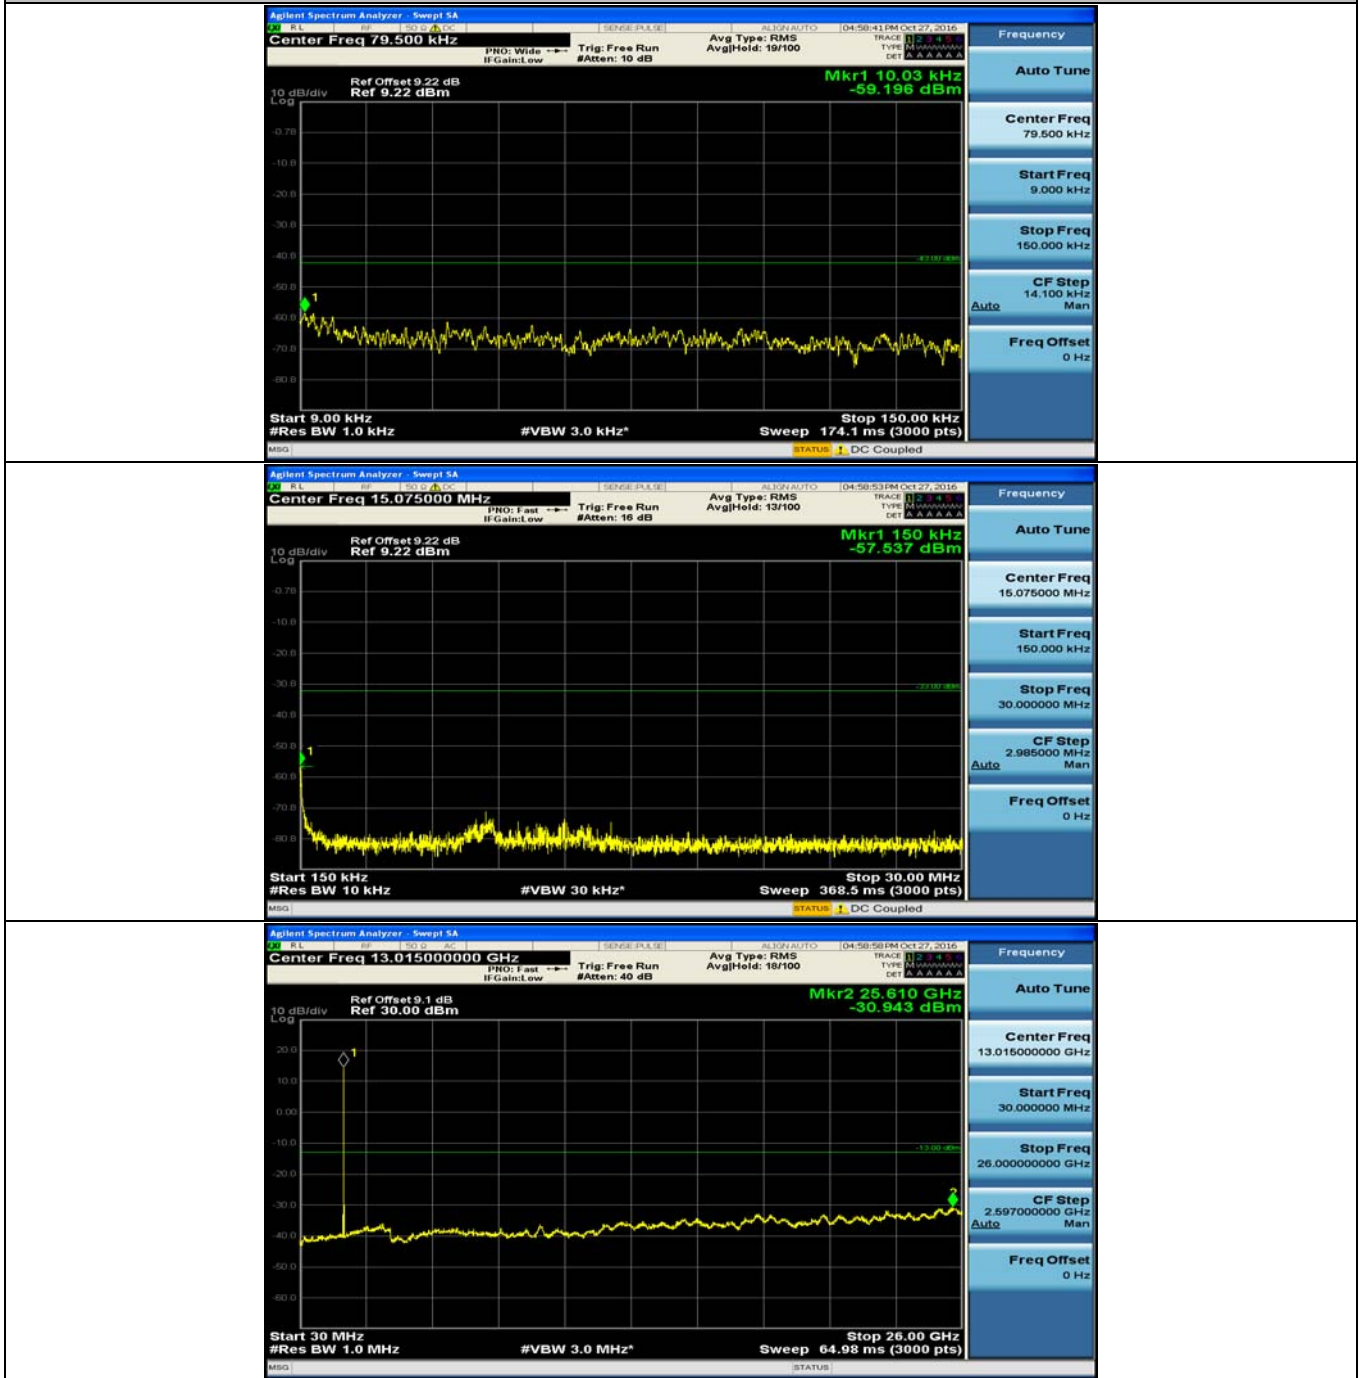

Channel Bandwidth: 15 MHz

(Channel Bandwidth:15 MHz)_LCH_QPSK_1RB#0

(Channel Bandwidth:15 MHz)_MCH_QPSK_1RB#0

(Channel Bandwidth:15 MHz)_HCH_QPSK_1RB#0

(Channel Bandwidth:15 MHz)_LCH_16QAM_1RB#0

(Channel Bandwidth:15 MHz)_MCH_16QAM_1RB#0

(Channel Bandwidth:15 MHz)_HCH_16QAM_1RB#0

Channel Bandwidth: 20 MHz

(Channel Bandwidth:20 MHz)_LCH_QPSK_1RB#0

(Channel Bandwidth:20 MHz)_MCH_QPSK_1RB#0

(Channel Bandwidth:20 MHz)_HCH_QPSK_1RB#0

(Channel Bandwidth:20 MHz)_LCH_16QAM_1RB#0