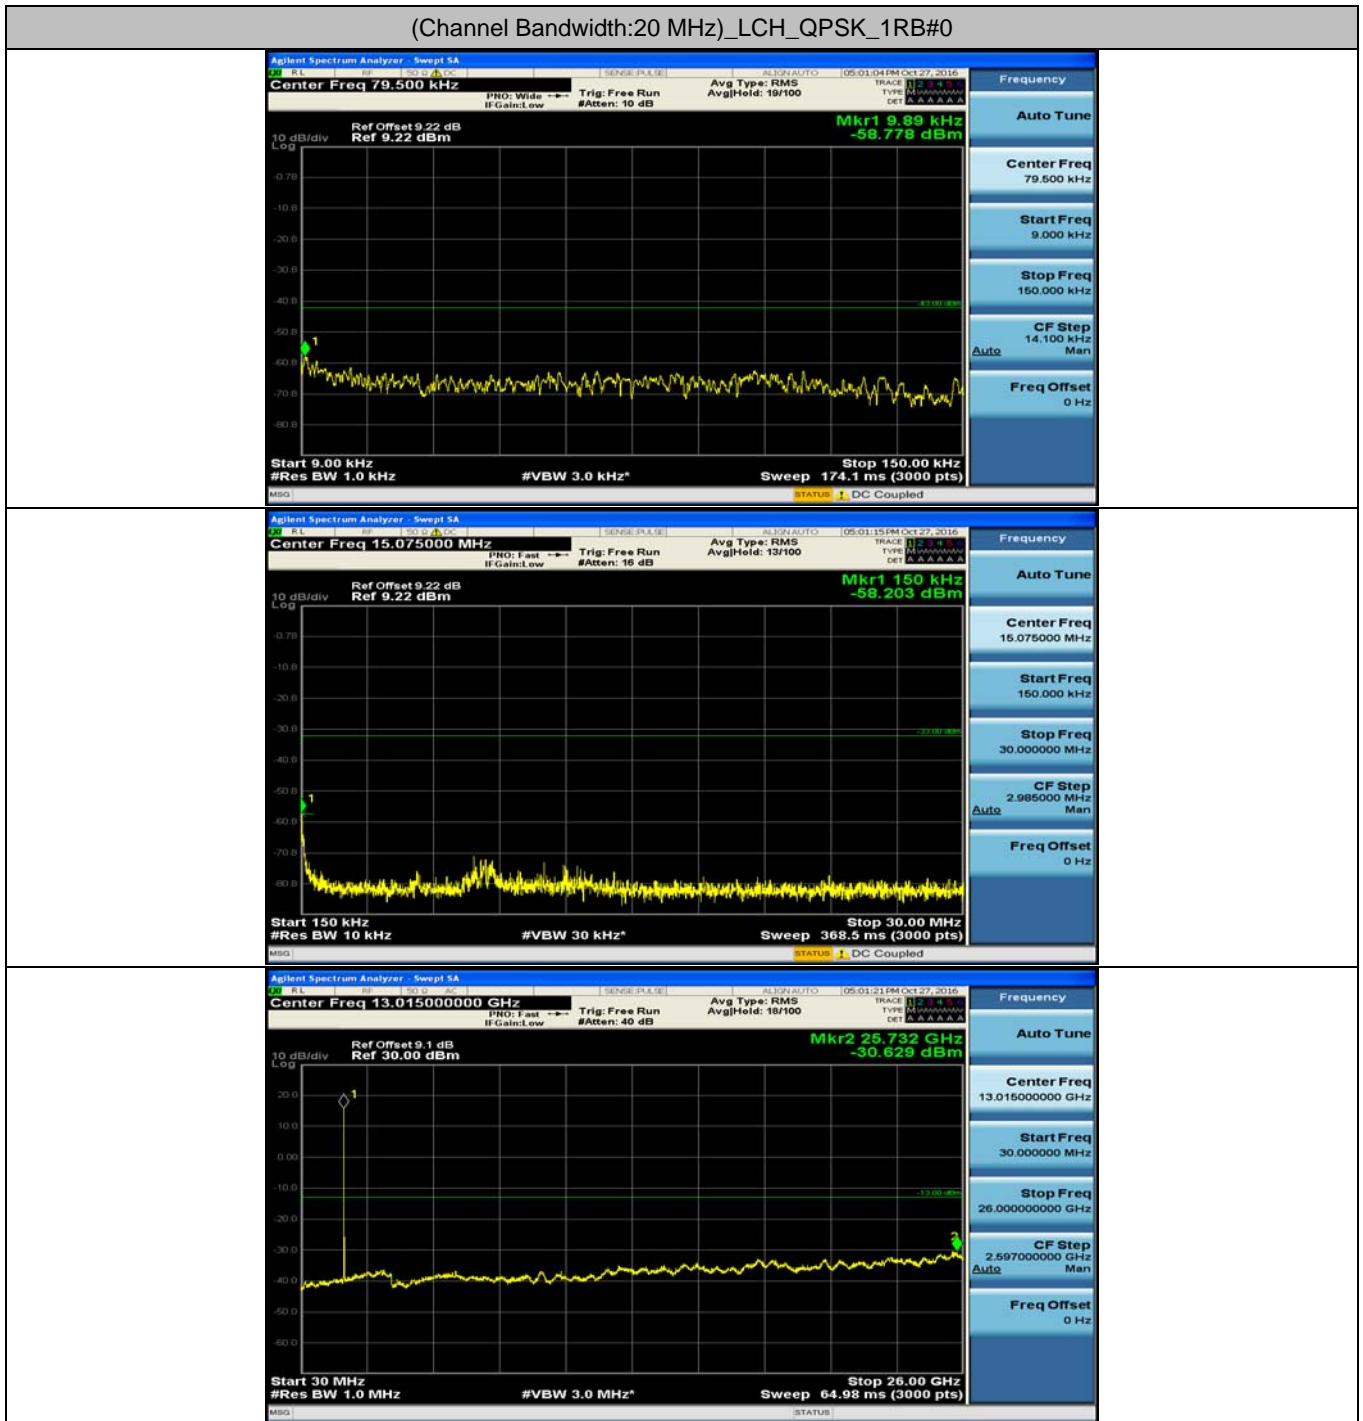

Channel Bandwidth: 15 MHz

(Channel Bandwidth:15 MHz)_LCH_QPSK_1RB#0

(Channel Bandwidth:15 MHz)_MCH_QPSK_1RB#0

(Channel Bandwidth:15 MHz)_HCH_QPSK_1RB#0

(Channel Bandwidth:15 MHz)_LCH_16QAM_1RB#0

(Channel Bandwidth:15 MHz)_MCH_16QAM_1RB#0

(Channel Bandwidth:15 MHz)_HCH_16QAM_1RB#0

Channel Bandwidth: 20 MHz

(Channel Bandwidth:20 MHz)_LCH_QPSK_1RB#0

(Channel Bandwidth:20 MHz)_MCH_QPSK_1RB#0

(Channel Bandwidth:20 MHz)_HCH_QPSK_1RB#0

(Channel Bandwidth:20 MHz)_LCH_16QAM_1RB#0