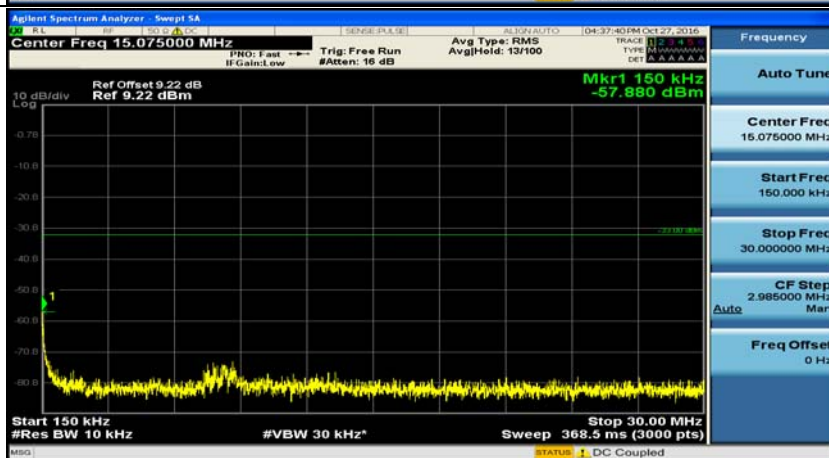

B.5: Conducted Spurious Emission

(Channel Bandwidth: 1.4 MHz)_LCH_QPSK_1RB#0

(Channel Bandwidth: 1.4 MHz)_MCH_QPSK_1RB#0

(Channel Bandwidth: 1.4 MHz)_HCH_QPSK_1RB#0

(Channel Bandwidth: 1.4 MHz)_LCH_16QAM_1RB#0

(Channel Bandwidth: 1.4 MHz)_MCH_16QAM_1RB#0

(Channel Bandwidth: 1.4 MHz)_HCH_16QAM_1RB#0

Channel Bandwidth: 3 MHz

(Channel Bandwidth: 3 MHz)_LCH_QPSK_1RB#0

(Channel Bandwidth: 3 MHz)_MCH_QPSK_1RB#0

(Channel Bandwidth: 3 MHz)_HCH_QPSK_1RB#0