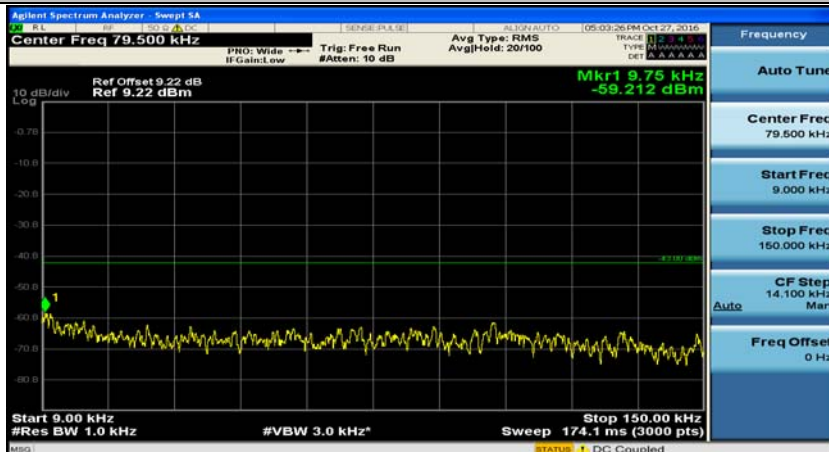

(Channel Bandwidth:15 MHz)_HCH_16QAM_1RB#0

Channel Bandwidth: 20 MHz

(Channel Bandwidth:20 MHz)_LCH_QPSK_1RB#0

(Channel Bandwidth:20 MHz)_MCH_QPSK_1RB#0

(Channel Bandwidth:20 MHz)_HCH_QPSK_1RB#0

(Channel Bandwidth:20 MHz)_LCH_16QAM_1RB#0