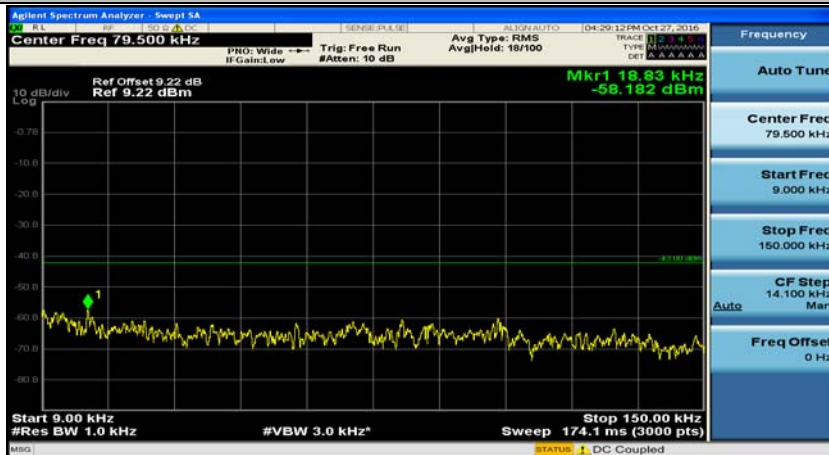

B.5: Conducted Spurious Emission

(Channel Bandwidth: 1.4 MHz)_LCH_QPSK_1RB#0

(Channel Bandwidth: 1.4 MHz)_MCH_QPSK_1RB#0

(Channel Bandwidth: 1.4 MHz)_HCH_QPSK_1RB#0

(Channel Bandwidth: 1.4 MHz)_LCH_16QAM_1RB#0

(Channel Bandwidth: 1.4 MHz)_MCH_16QAM_1RB#0

(Channel Bandwidth: 1.4 MHz)_HCH_16QAM_1RB#0

Channel Bandwidth: 3 MHz

(Channel Bandwidth: 3 MHz)_LCH_QPSK_1RB#0

(Channel Bandwidth: 3 MHz)_MCH_QPSK_1RB#0

(Channel Bandwidth: 3 MHz)_HCH_QPSK_1RB#0