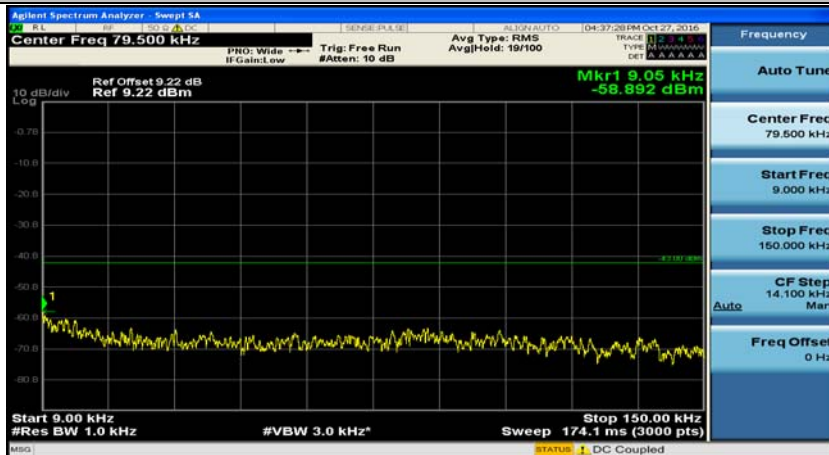

B.5: Conducted Spurious Emission

(Channel Bandwidth: 1.4 MHz)_LCH_QPSK_1RB#0

(Channel Bandwidth: 1.4 MHz)_MCH_QPSK_1RB#0

(Channel Bandwidth: 1.4 MHz)_HCH_QPSK_1RB#0

(Channel Bandwidth: 1.4 MHz)_LCH_16QAM_1RB#0

(Channel Bandwidth: 1.4 MHz)_MCH_16QAM_1RB#0

(Channel Bandwidth: 1.4 MHz)_HCH_16QAM_1RB#0

Channel Bandwidth: 3 MHz

(Channel Bandwidth: 3 MHz)_LCH_QPSK_1RB#0

(Channel Bandwidth: 3 MHz)_MCH_QPSK_1RB#0

(Channel Bandwidth: 3 MHz)_HCH_QPSK_1RB#0