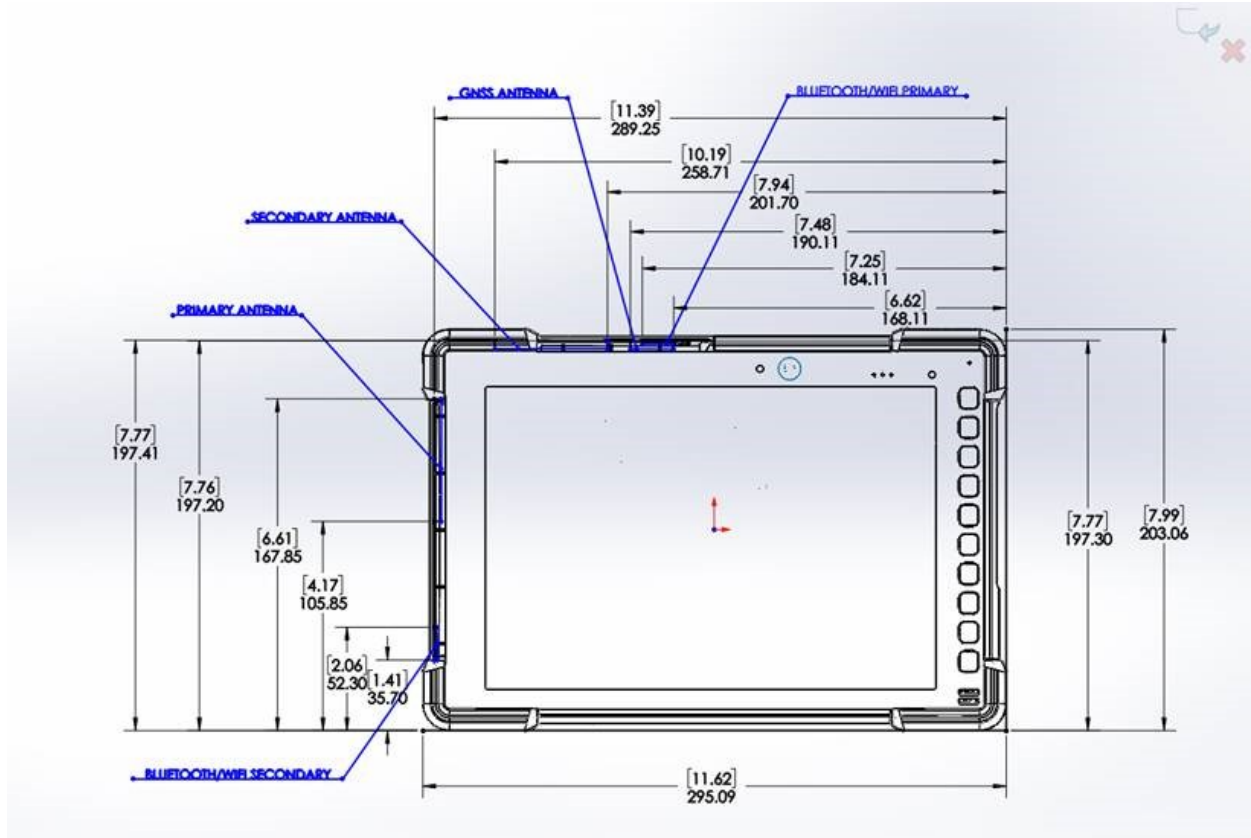

Appendix C – SAR Test Setup Photos

Test Position Back 0 mm Gap

Note: Cables are removed prior to testing.

Test Position Left 0 mm Gap

Note: Cables are removed prior to testing.

Test Position Top 0 mm Gap

Note: Cables are removed prior to testing.

Antenna Locations

Front of Device

Back of Device