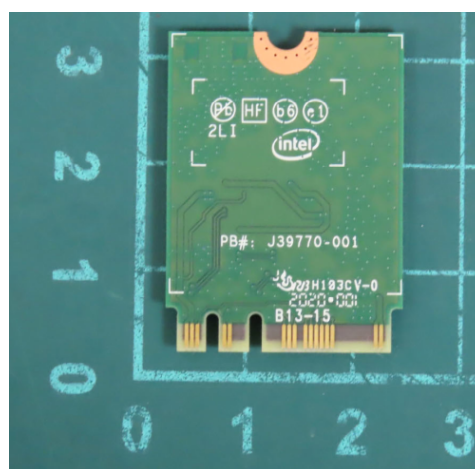

ST1 Internal Photos (Wi-Fi/BT only, no cellular)

Note: Shield for mainboard removed in this picture.

9260NGW module

Angle to show antennas

Internal photo with mainboard shield