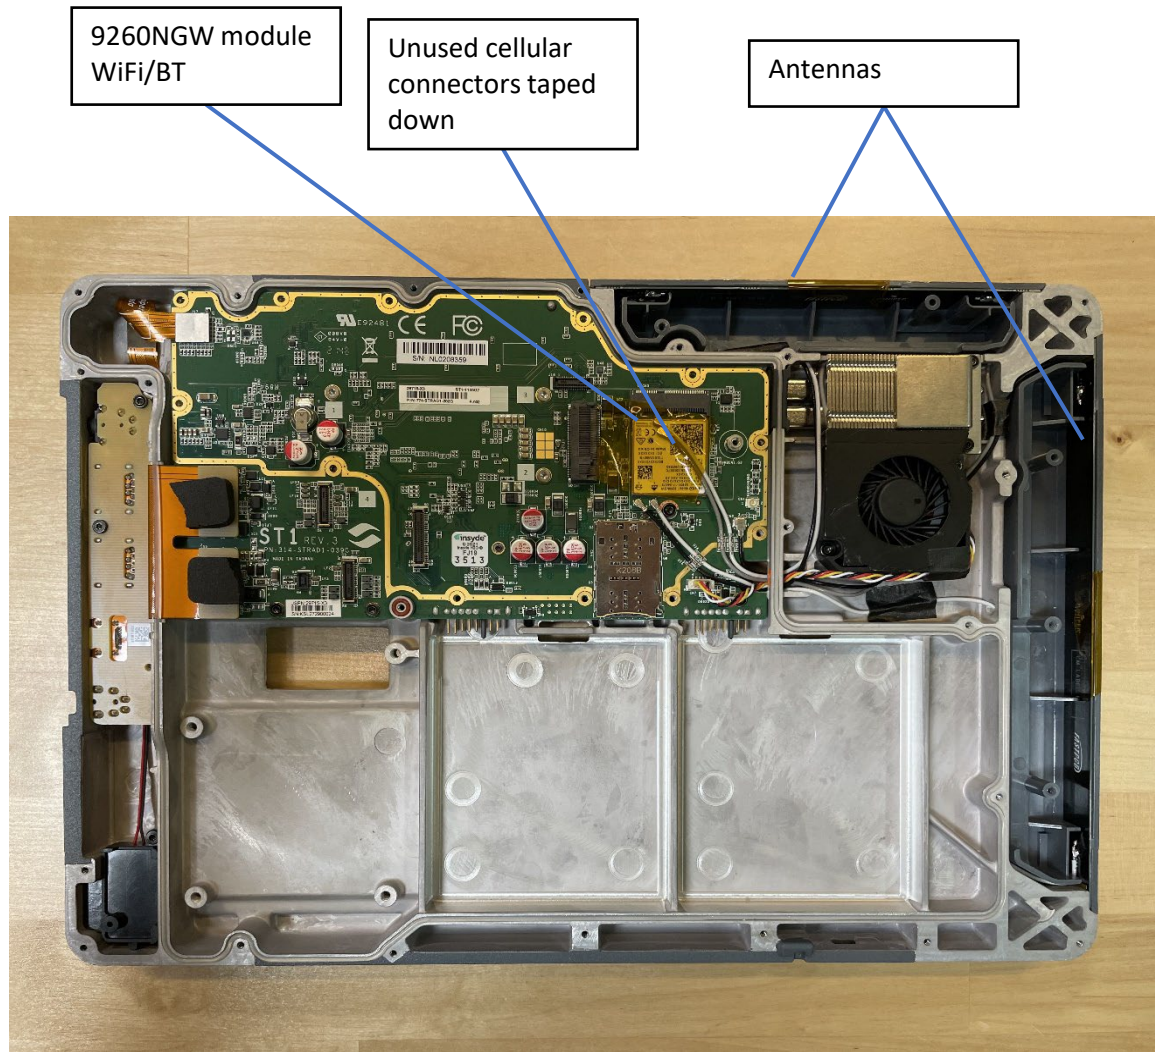

ST1 Internal Photos (Wi-Fi/BT only, no cellular)

Note: Shield for mainboard removed in this picture.

9260NGW module

Angle to show antennas

Internal photo with mainboard shield