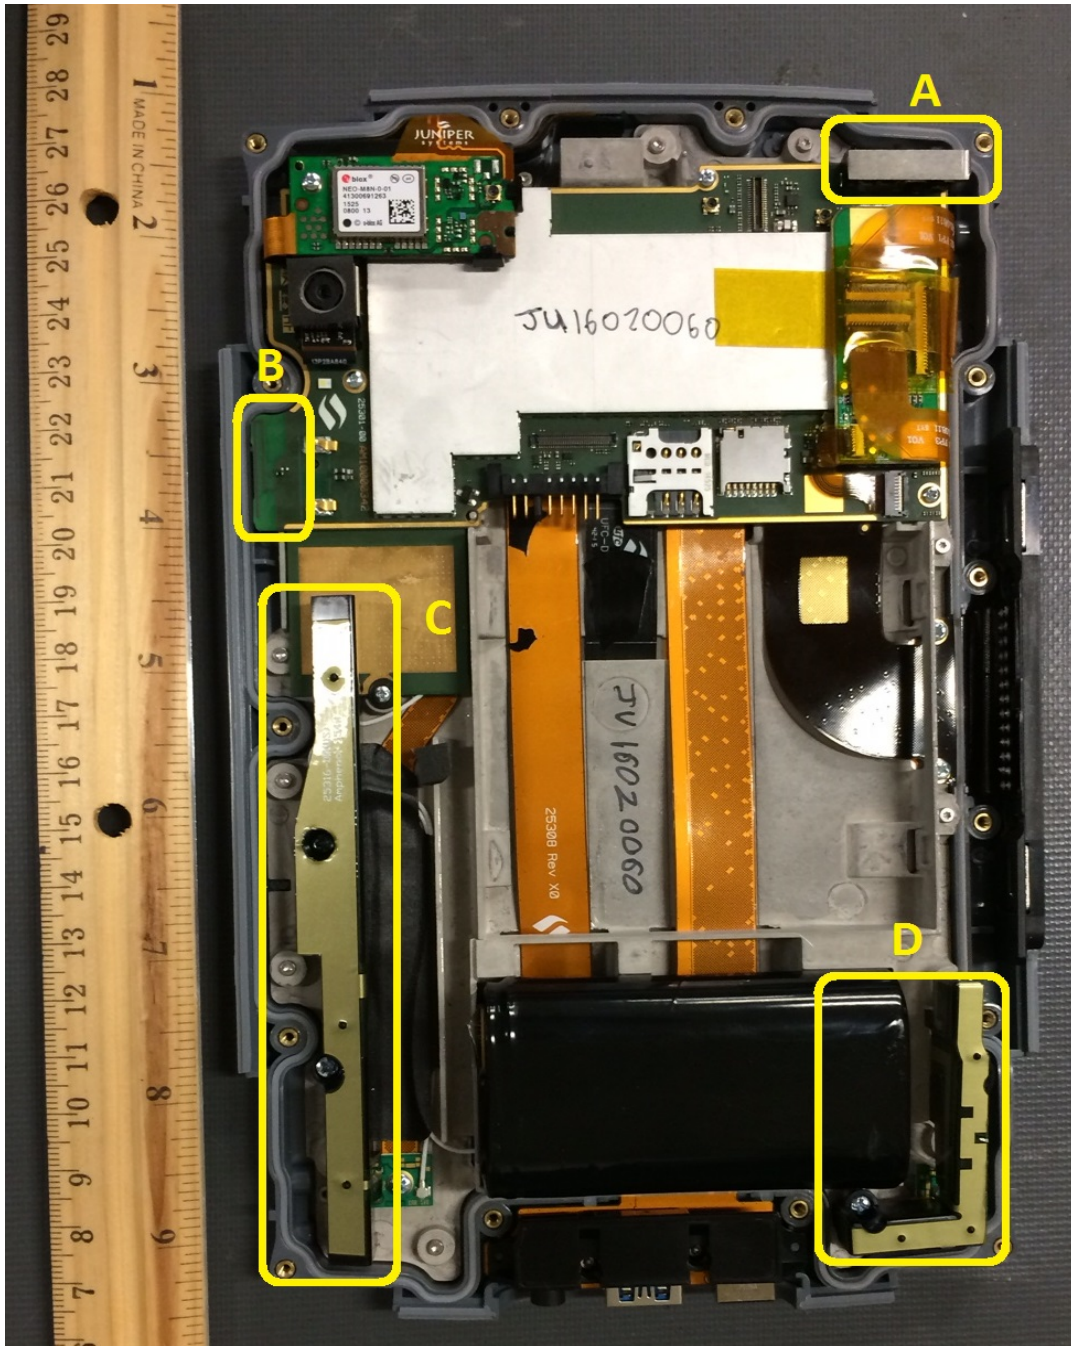

America

Certification Exhibit

**FCC ID: VSF27065
IC: 7980A-27065**

**FCC Rule Part: 15.247
ISED Canada's Radio Standards Specification: RSS-247**

TÜV SÜD Project Number: 72129642

**Manufacturer: Juniper Systems Inc.
Model: WT41u-E**

External Photos

internal photos

MS2 cellular radio location

internal photos

Bluetooth / WLAN / Cellular antennas in MS2GC

- A = Primary WLAN & Bluetooth antenna
- B = Secondary WLAN antenna
- C = Primary cellular antenna
- D = Secondary cellular antenna