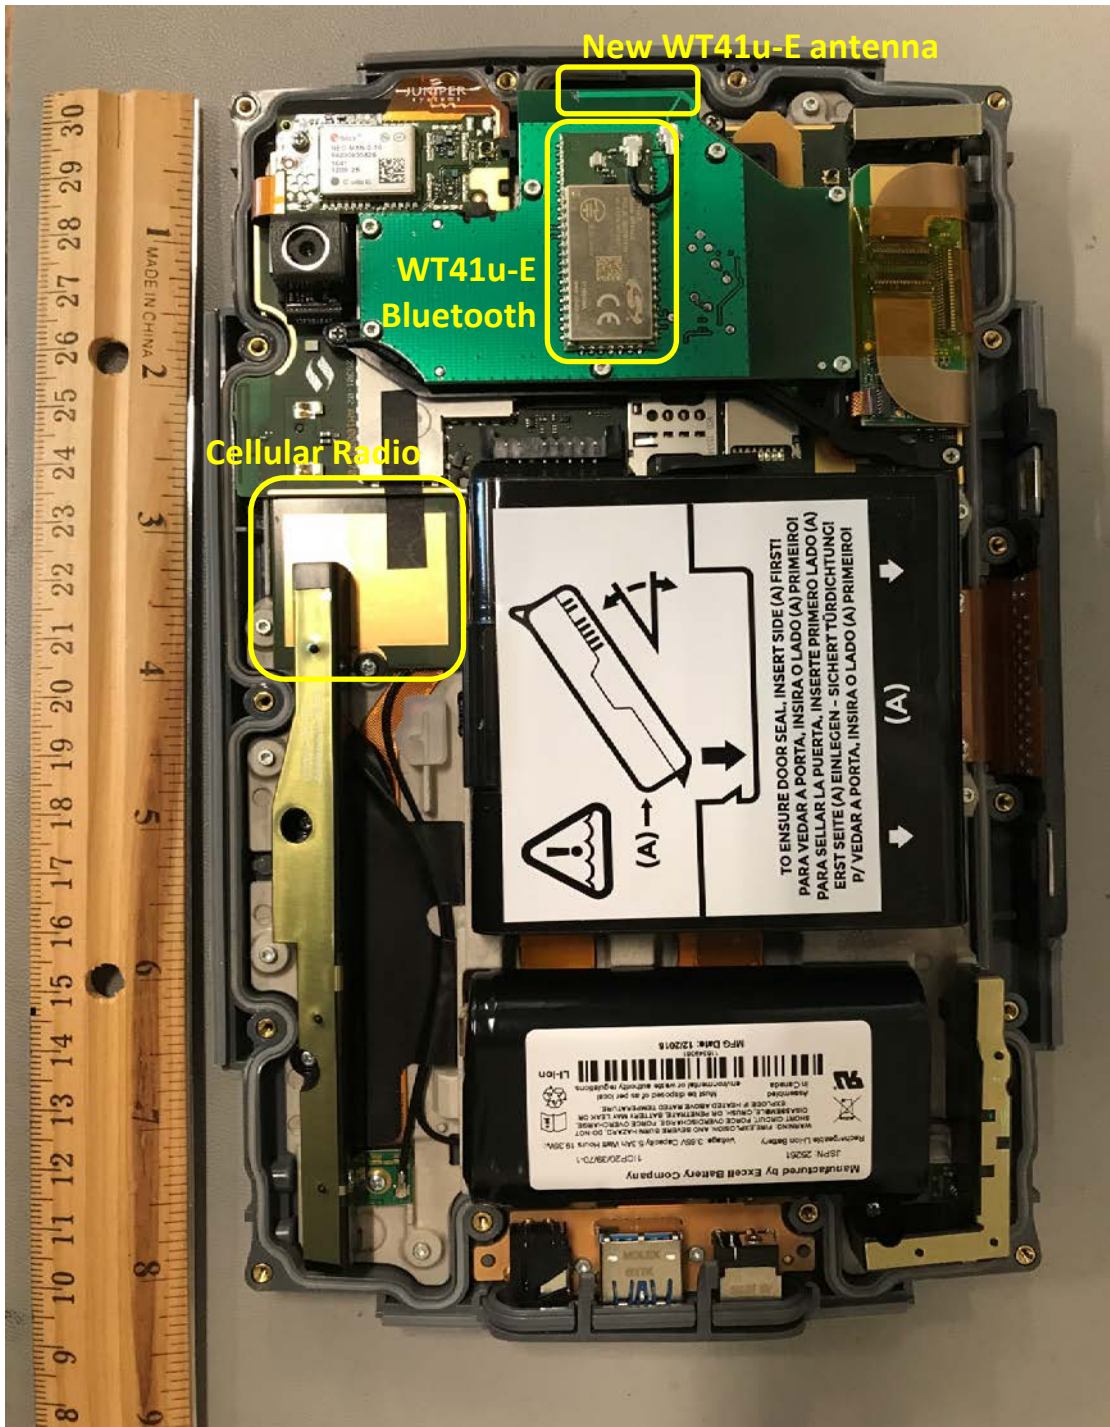

America

Certification Exhibit

**FCC ID: VSF27065
IC: 7980A-27065**

**FCC Rule Part: 15.247
ISED Canada's Radio Standards Specification: RSS-247**

TÜV SÜD Project Number: 72129642

**Manufacturer: Juniper Systems Inc.
Model: WT41u-E**

External Photos

internal photos

MS2 cellular radio location

internal photos

Bluetooth / WLAN / Cellular antennas in MS2GC

- A = Primary WLAN & Bluetooth antenna
- B = Secondary WLAN antenna
- C = Primary cellular antenna
- D = Secondary cellular antenna

Note: Bluetooth on mainboard is disabled when WT41u-E is present.

internal photos

Bluetooth / WLAN antennas in MS2G

A = Primary WLAN & Bluetooth antenna

B = Secondary WLAN antenna

Note: Bluetooth on mainboard is disabled when WT41u-E is present.

internal photos

WT41u-E Bluetooth radio and new antenna in MS2GCB

external photos

Certification Exhibit

External Photos

Product: MS2

external photos

Front