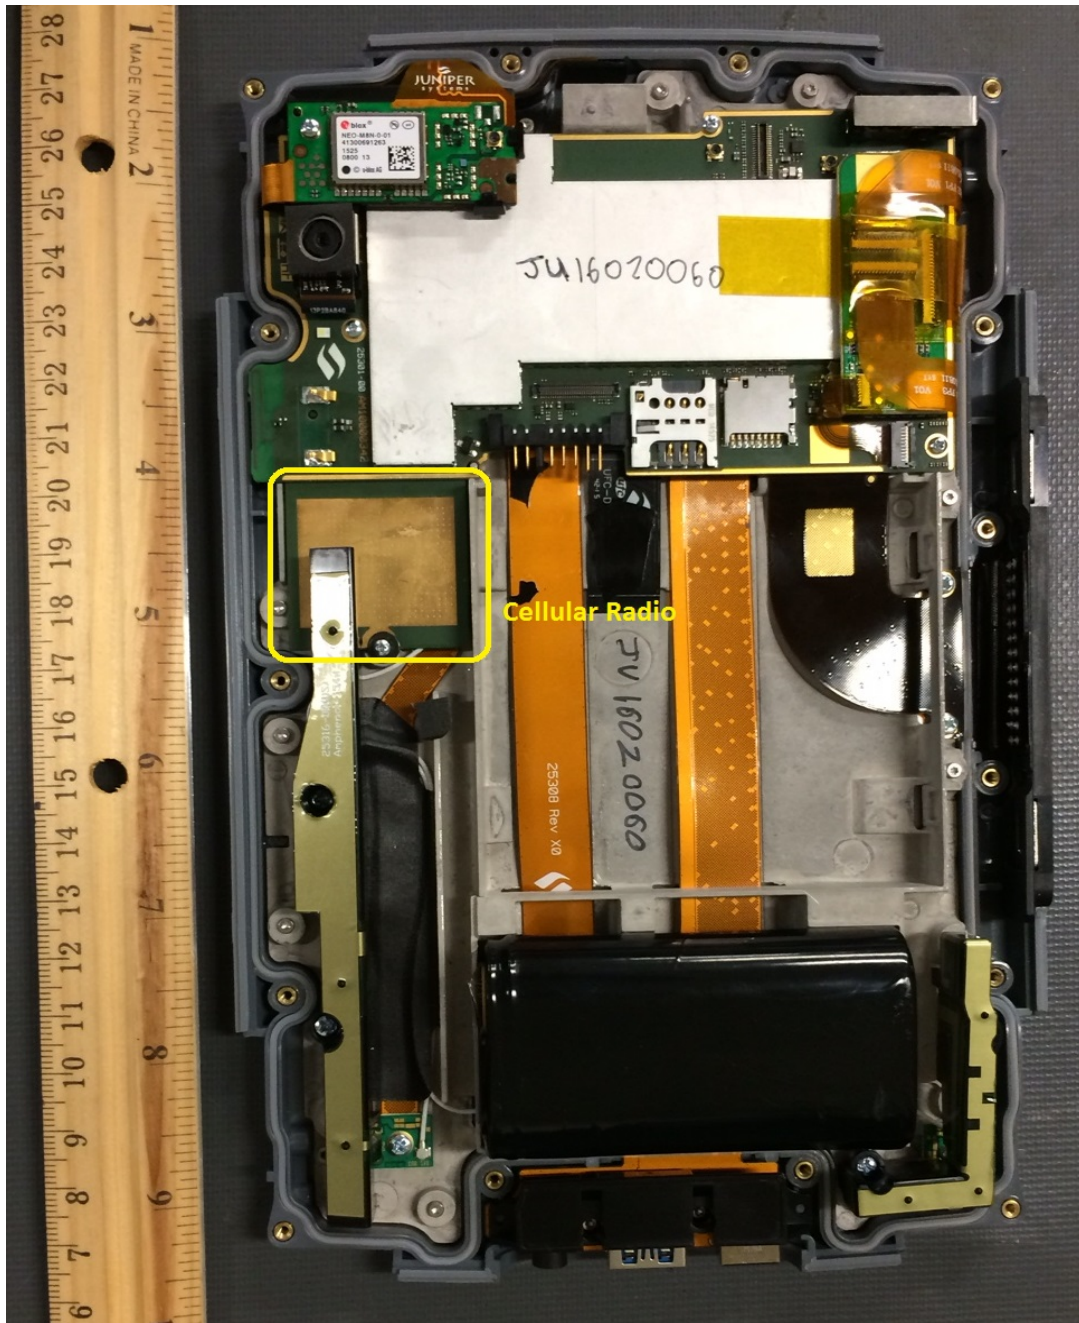

America

Certification Exhibit

**FCC ID: VSF27065
IC: 7980A-27065**

**FCC Rule Part: 15.247
ISED Canada's Radio Standards Specification: RSS-247**

TÜV SÜD Project Number: 72129642

**Manufacturer: Juniper Systems Inc.
Model: WT41u-E**

External Photos

internal photos

MS2 cellular radio location

internal photos

Bluetooth / WLAN / Cellular antennas in MS2GC

- A = Primary WLAN & Bluetooth antenna
- B = Secondary WLAN antenna
- C = Primary cellular antenna
- D = Secondary cellular antenna