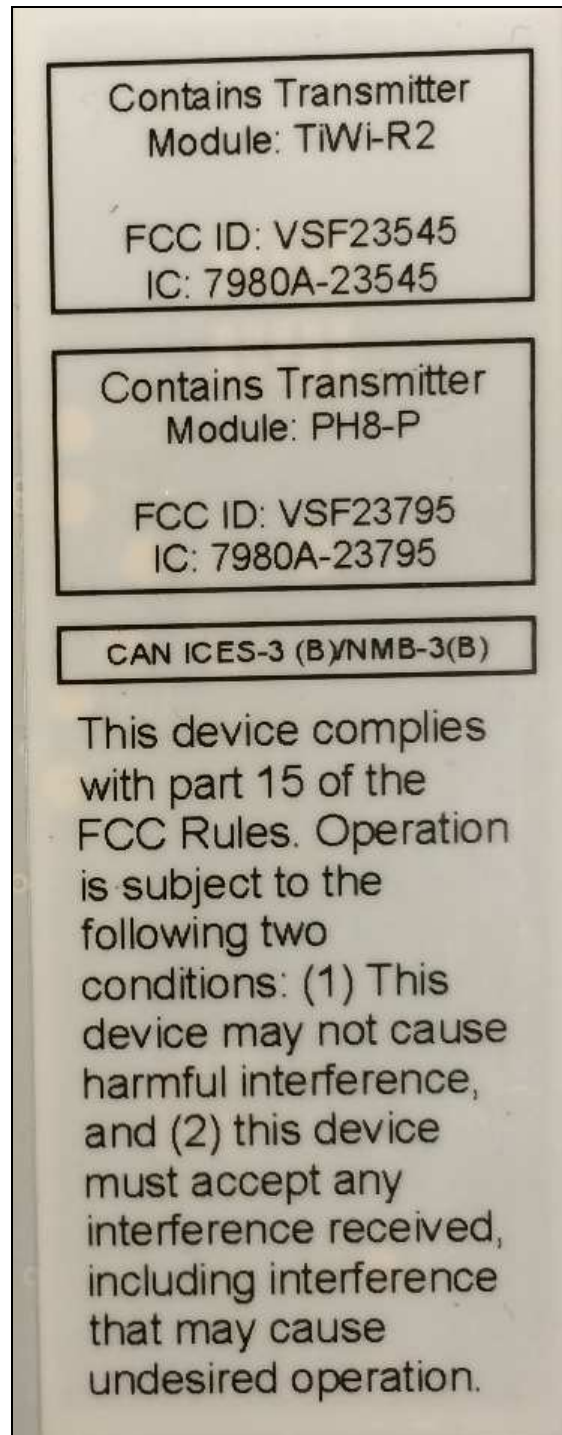

## **Certification Exhibit**

**FCC ID: VSF24243**

**ACS Project Number: 15-0093**

## **Label Information**

Figure 1: Sample Label – FL6501

Figure 2: Sample Label – FL6501

Figure 3: Sample Label – FL6502

Figure 4: Sample Label – FL6502

Figure 5: Sample Label Location

Figure 6: Sample Host Label