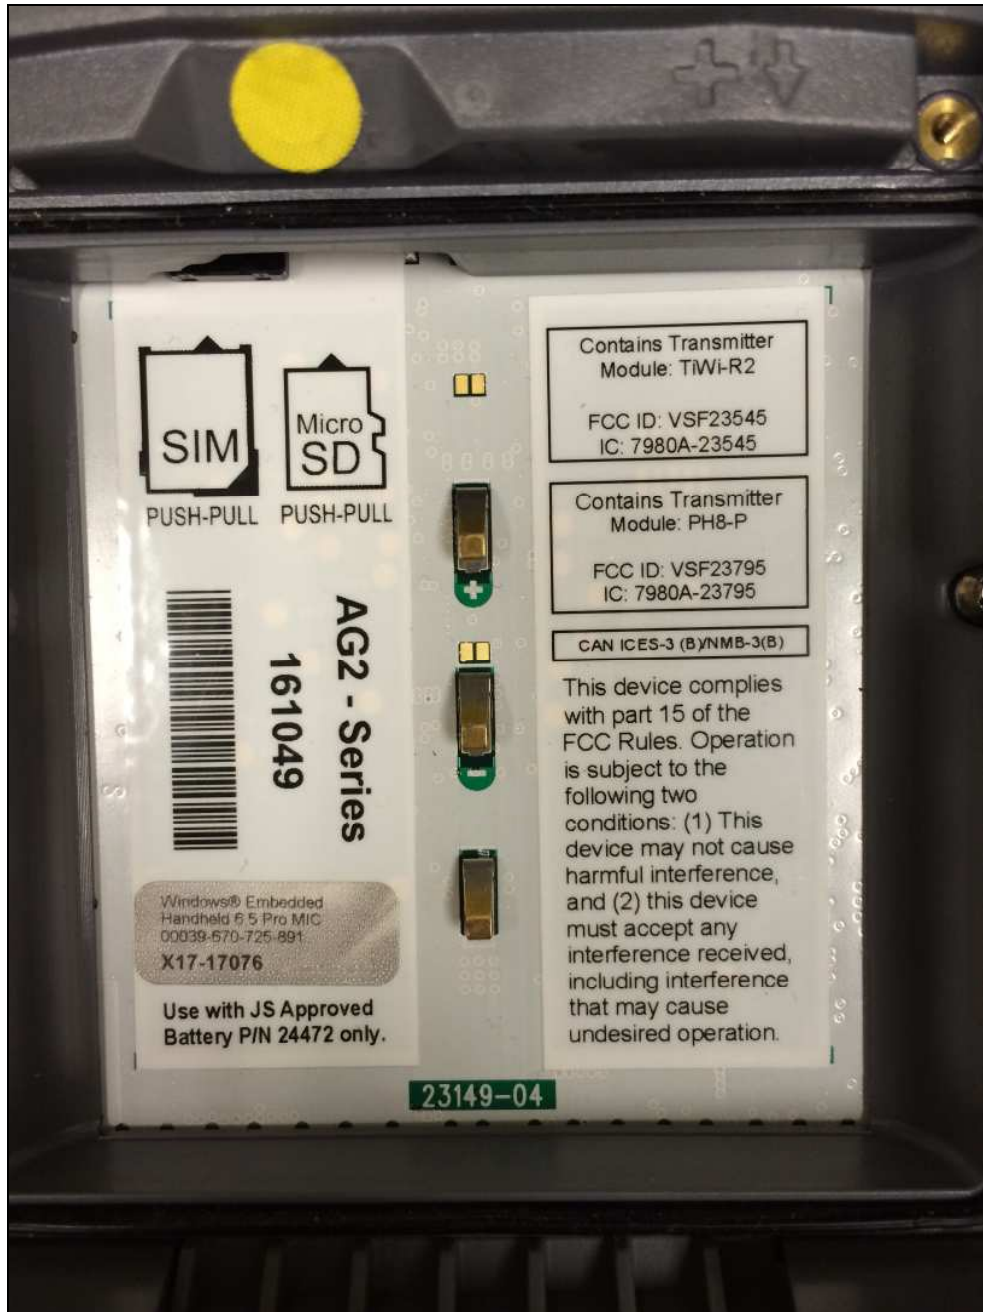

## **Certification Exhibit**

**FCC ID: VSF24243**

**ACS Project Number: 15-0093**

## **Label Information**

Figure 1: Sample Label – FL6501

Figure 2: Sample Label – FL6501

Figure 3: Sample Label – FL6502

Figure 4: Sample Label – FL6502

Figure 5: Sample Label Location

Figure 6: Sample Host Label