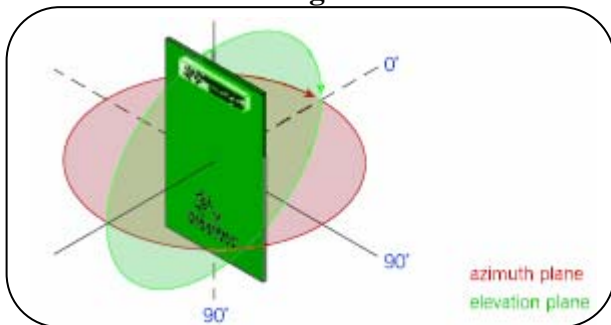

Bluetooth 802.11b Antenna

Tyco Electronics P/N: 1513349-1

Features

- Small and lightweight
- No tuning components
- Available in tape and reel or tray packing for automatic mounting

Electrical

Frequency Range	2400 – 2500 MHz
Peak Gain	0 dBi
VSWR	less than 2.0:1
Polarization	linear, vertical
Power Handling	10 Watt cw
Feed Point Impedance	50 Ohms

Mechanical

Size	18.2mm x 3.9mm x 1.6mm
Weight	less than 1 g

Approximate Dimensions

2400 MHz Band

2400 MHz Band

Legend

2400 MHz Band