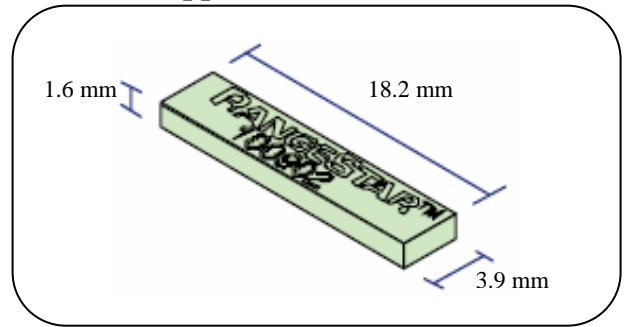

Bluetooth 802.11b Antenna

Tyco Electronics P/N: 1513349-1

Features

- Small and lightweight
- No tuning components
- Available in tape and reel or tray packing for automatic mounting

Electrical

Frequency Range	2400 – 2500 MHz
Peak Gain	0 dBi
VSWR	less than 2.0:1
Polarization	linear, vertical
Power Handling	10 Watt cw
Feed Point Impedance	50 Ohms

Mechanical

Size	18.2mm x 3.9mm x 1.6mm
Weight	less than 1 g

Approximate Dimensions

2400 MHz Band

2400 MHz Band

Legend

2400 MHz Band