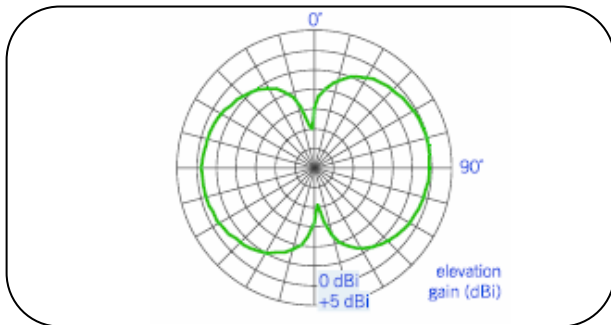

Bluetooth 802.11b Antenna

Tyco Electronics P/N: 1513349-1

Features

- Small and lightweight
- No tuning components
- Available in tape and reel or tray packing for automatic mounting

Electrical

Frequency Range	2400 – 2500 MHz
Peak Gain	0 dBi
VSWR	less than 2.0:1
Polarization	linear, vertical
Power Handling	10 Watt cw
Feed Point Impedance	50 Ohms

Mechanical

Size	18.2mm x 3.9mm x 1.6mm
Weight	less than 1 g

Approximate Dimensions

2400 MHz Band

2400 MHz Band

Legend

2400 MHz Band