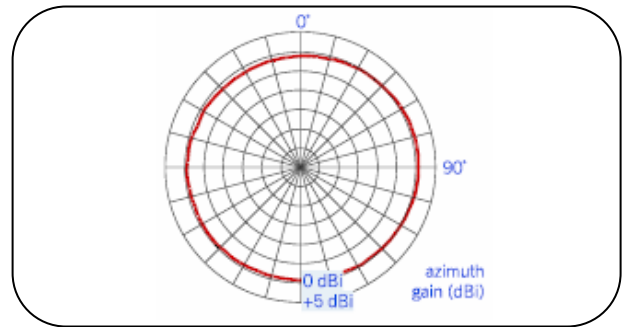

Bluetooth 802.11b Antenna

Tyco Electronics P/N: 1513349-1

Features

- Small and lightweight
- No tuning components
- Available in tape and reel or tray packing for automatic mounting

Electrical

Frequency Range	2400 – 2500 MHz
Peak Gain	0 dBi
VSWR	less than 2.0:1
Polarization	linear, vertical
Power Handling	10 Watt cw
Feed Point Impedance	50 Ohms

Mechanical

Size	18.2mm x 3.9mm x 1.6mm
Weight	less than 1 g

Approximate Dimensions

2400 MHz Band

2400 MHz Band

Legend

2400 MHz Band