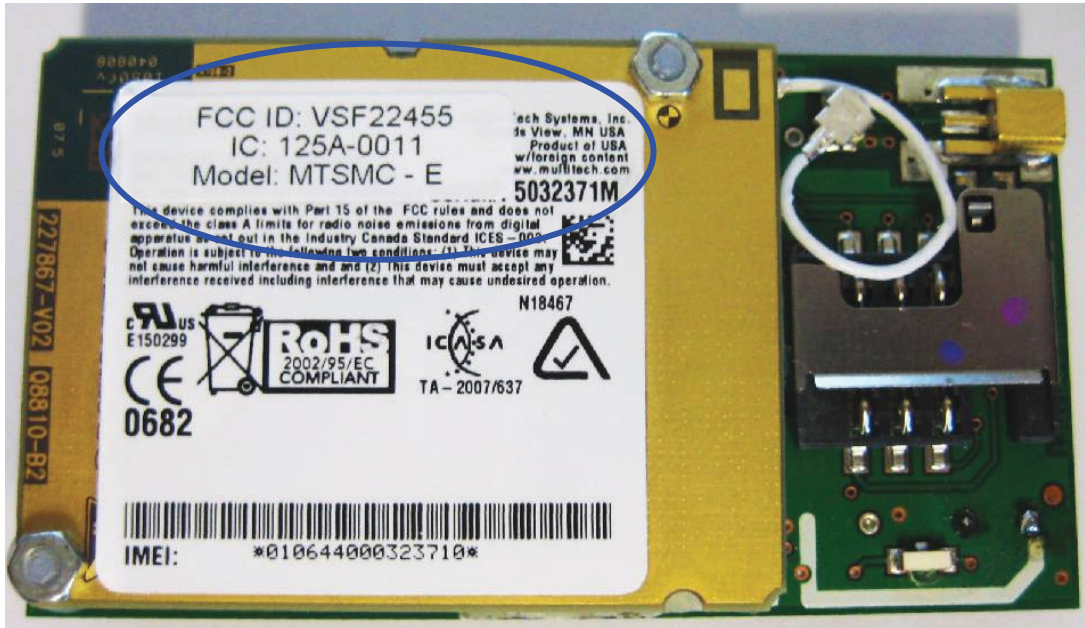

2 EXTERNAL PHOTOS

2.1 MTSMC-E

Front with antenna cable

850/1900MHz BAND