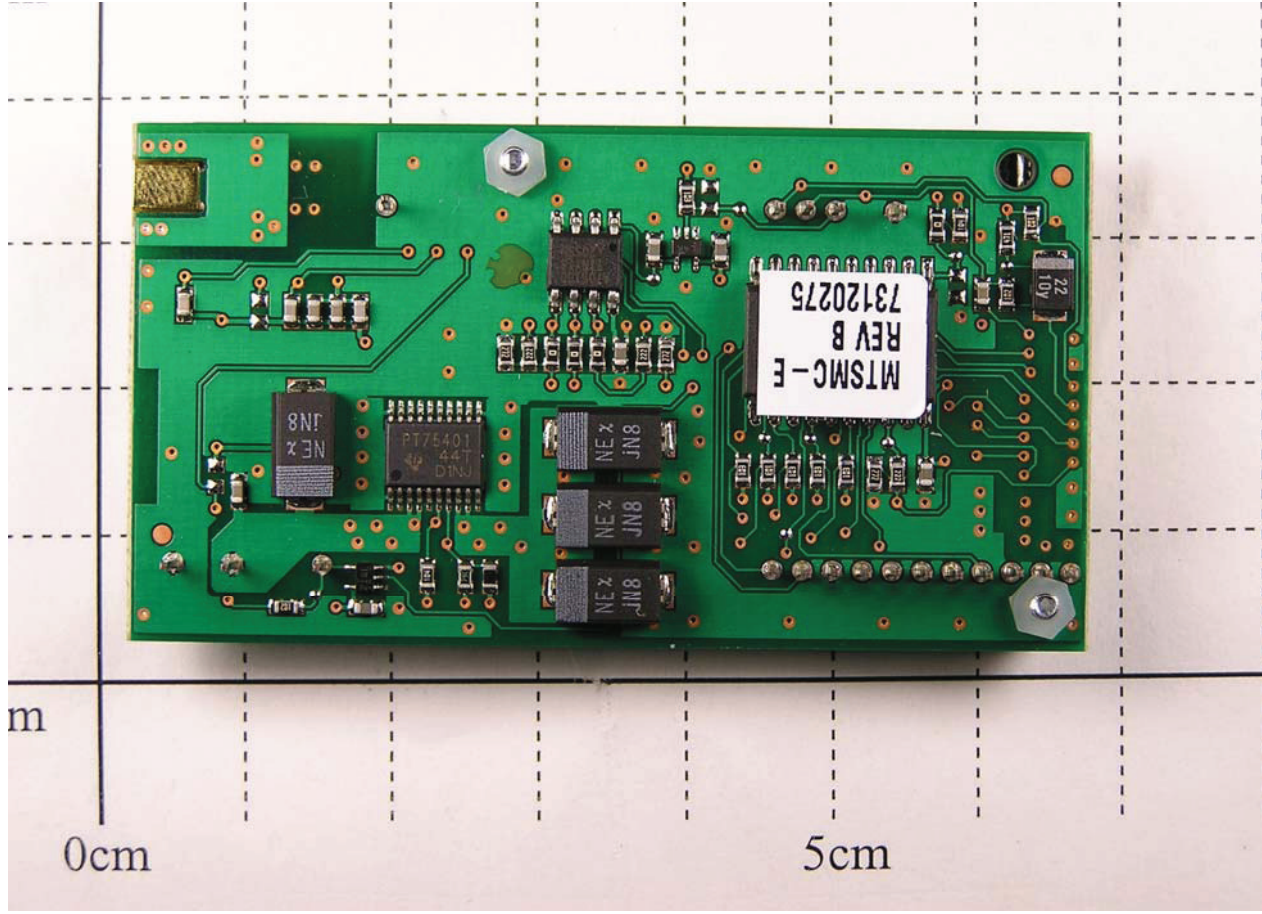

2 EXTERNAL PHOTOS

2.1 MTSMC-E

Front with antenna cable

850/1900MHz BAND