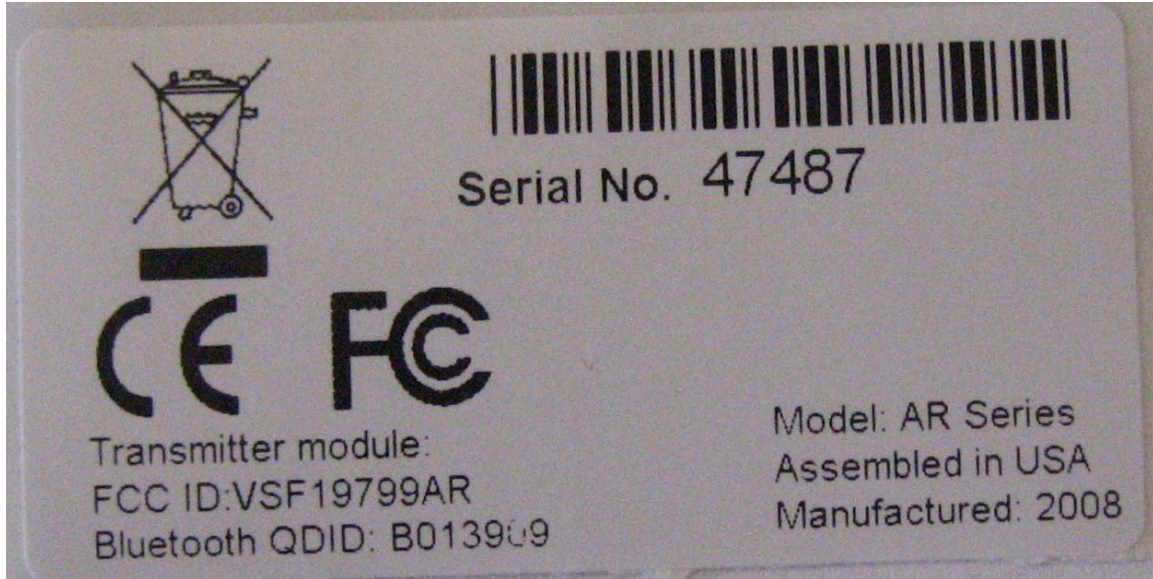

FCC ID Label and Location

Label Sample

Label Location

The FCC ID is on the Serial Number Label inside of the battery compartment (shown below). *Note: The content of the label below does not reflect the content actually used.*