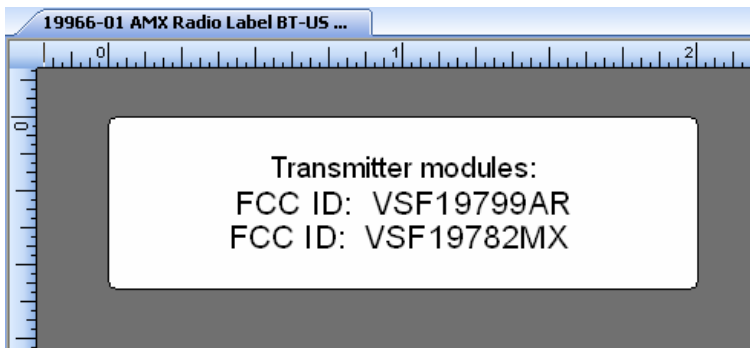

FCC ID Label and Location

Label Sample

The sample below shows the actual label content for a unit containing the Bluetooth radio.

The sample below shows the actual label content for a unit containing the Bluetooth and WiFi radios.

Label Location

The FCC ID is on a label inside the battery compartment. The pictures below show the location of the label. The label content in these pictures may not represent the actual label content.