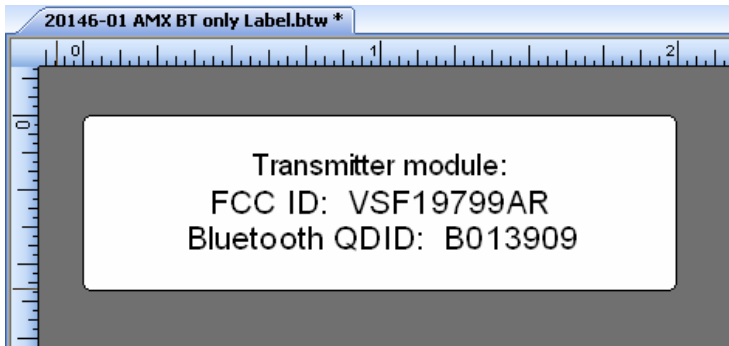

FCC ID Label and Location

Label Sample

The sample below shows the actual label content for a unit containing the Bluetooth radio.

The sample below shows the actual label content for a unit containing the Bluetooth and WiFi radios.

Label Location

The FCC ID is on a label inside the battery compartment. The pictures below show the location of the label. The label content in these pictures may not represent the actual label content.