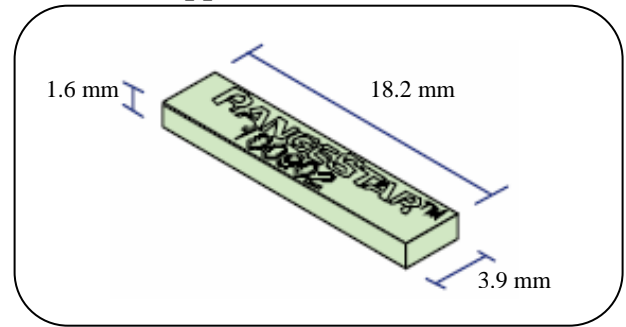

Bluetooth 802.11b Antenna

Tyco Electronics P/N: 1513349-1

Features

- Small and lightweight
- No tuning components
- Available in tape and reel or tray packing for automatic mounting

Electrical

Frequency Range	2400 – 2500 MHz
Peak Gain	0 dBi
VSWR	less than 2.0:1
Polarization	linear, vertical
Power Handling	10 Watt cw
Feed Point Impedance	50 Ohms

Mechanical

Size	18.2mm x 3.9mm x 1.6mm
Weight	less than 1 g

Approximate Dimensions

2400 MHz Band

2400 MHz Band

Legend

2400 MHz Band