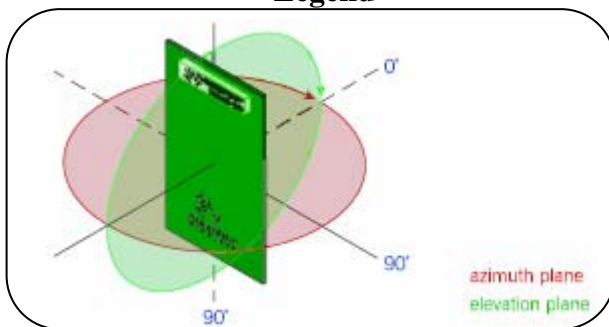

Bluetooth 802.11b Antenna

Tyco Electronics P/N: 1513349-1

Features

- Small and lightweight
- No tuning components
- Available in tape and reel or tray packing for automatic mounting

Electrical

Frequency Range	2400 – 2500 MHz
Peak Gain	0 dBi
VSWR	less than 2.0:1
Polarization	linear, vertical
Power Handling	10 Watt cw
Feed Point Impedance	50 Ohms

Mechanical

Size	18.2mm x 3.9mm x 1.6mm
Weight	less than 1 g

Approximate Dimensions

2400 MHz Band

2400 MHz Band

Legend

2400 MHz Band