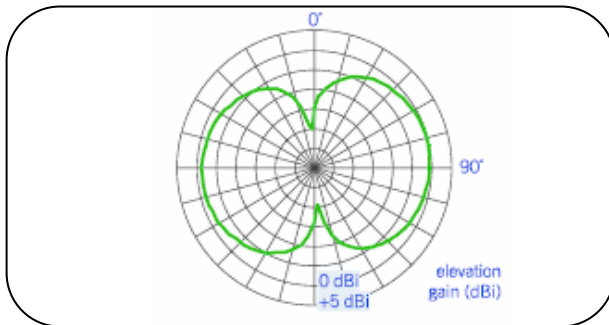

Bluetooth 802.11b Antenna

Tyco Electronics P/N: 1513349-1

Features

- Small and lightweight
- No tuning components
- Available in tape and reel or tray packing for automatic mounting

Electrical

Frequency Range	2400 – 2500 MHz
Peak Gain	0 dBi
VSWR	less than 2.0:1
Polarization	linear, vertical
Power Handling	10 Watt cw
Feed Point Impedance	50 Ohms

Mechanical

Size	18.2mm x 3.9mm x 1.6mm
Weight	less than 1 g

Approximate Dimensions

2400 MHz Band

2400 MHz Band

Legend

2400 MHz Band