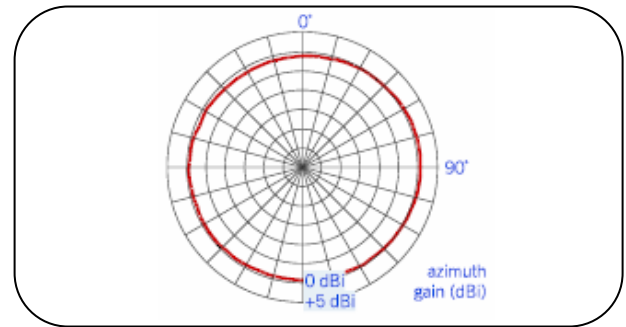

Bluetooth 802.11b Antenna

Tyco Electronics P/N: 1513349-1

Features

- Small and lightweight
- No tuning components
- Available in tape and reel or tray packing for automatic mounting

Electrical

Frequency Range	2400 – 2500 MHz
Peak Gain	0 dBi
VSWR	less than 2.0:1
Polarization	linear, vertical
Power Handling	10 Watt cw
Feed Point Impedance	50 Ohms

Mechanical

Size	18.2mm x 3.9mm x 1.6mm
Weight	less than 1 g

Approximate Dimensions

2400 MHz Band

2400 MHz Band

Legend

2400 MHz Band