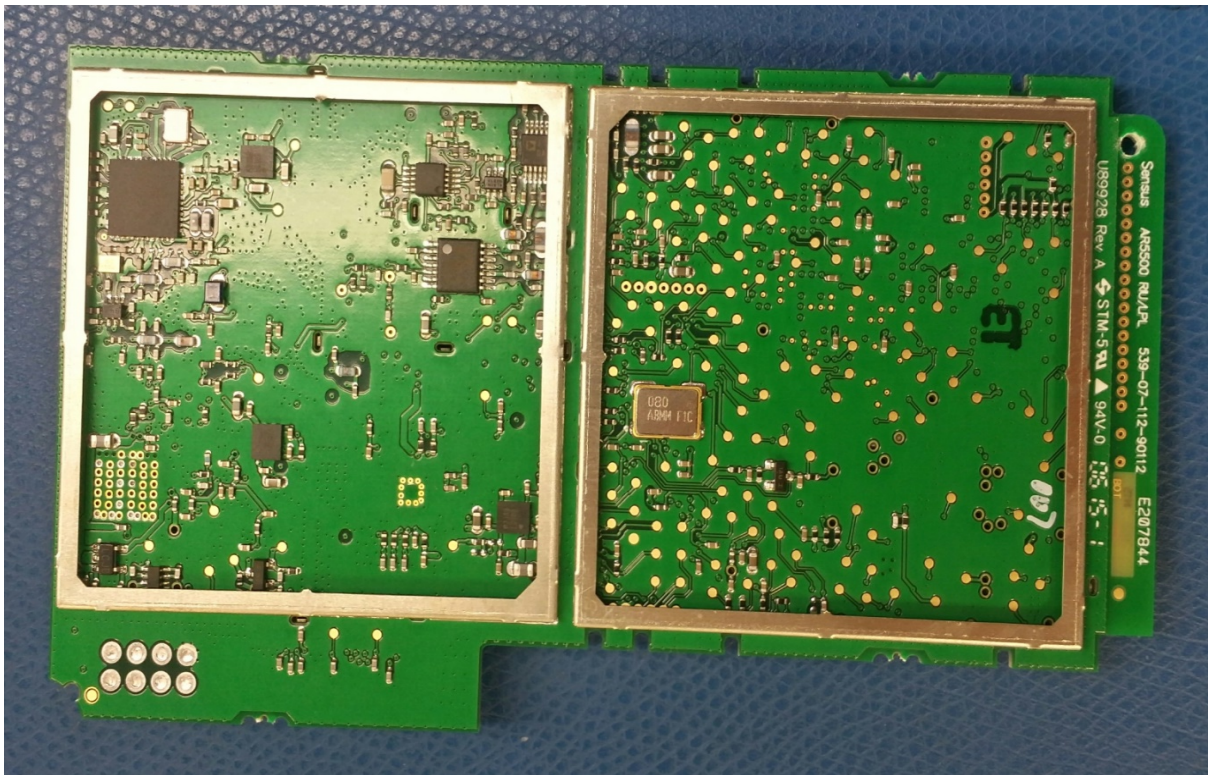

internal photos

Certification Exhibit

Internal Photos

Product: AG3

internal photos

Panther Radio Top

Panther Radio Bottom

internal photos

Panther Radio - Top with shields installed

Panther Radio - Bottom with shields installed

internal photos

Main Board - Front

Main Board - Back

internal photos

Main Board - Shields Removed

Expansion Board - Front

internal photos

Expansion Board - Back

Display - Back

internal photos

Display - Front

IO board - Front

internal photos

IO board - Back

Keyboard - Front

internal photos

Keyboard - Back

Battery