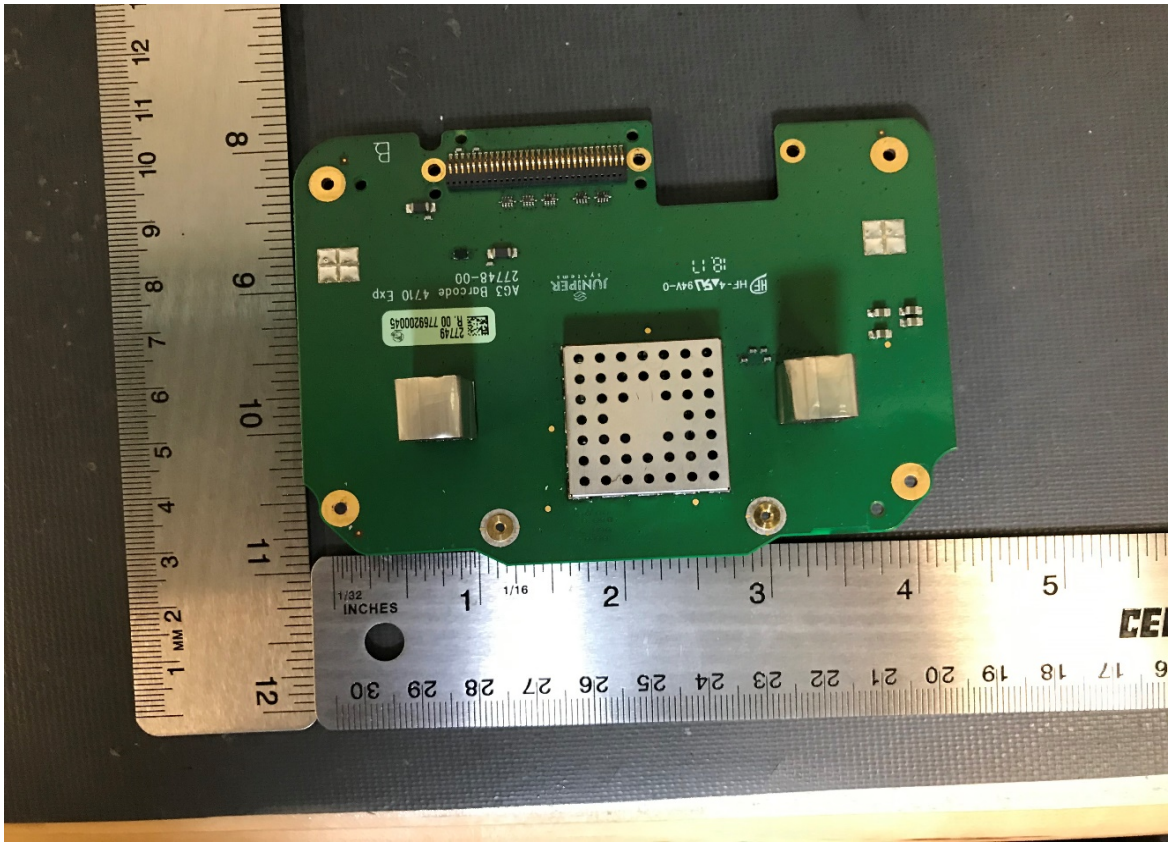

internal photos

Certification Exhibit

Internal Photos

Product: AG3

internal photos

Panther Radio Top

Panther Radio Bottom

internal photos

Panther Radio - Top with shields installed

Panther Radio - Bottom with shields installed

internal photos

Main Board - Front

Main Board - Back

internal photos

Main Board - Shields Removed

Expansion Board - Front

internal photos

Expansion Board - Back

Display - Back

internal photos

Display - Front

IO board - Front

internal photos

IO board - Back