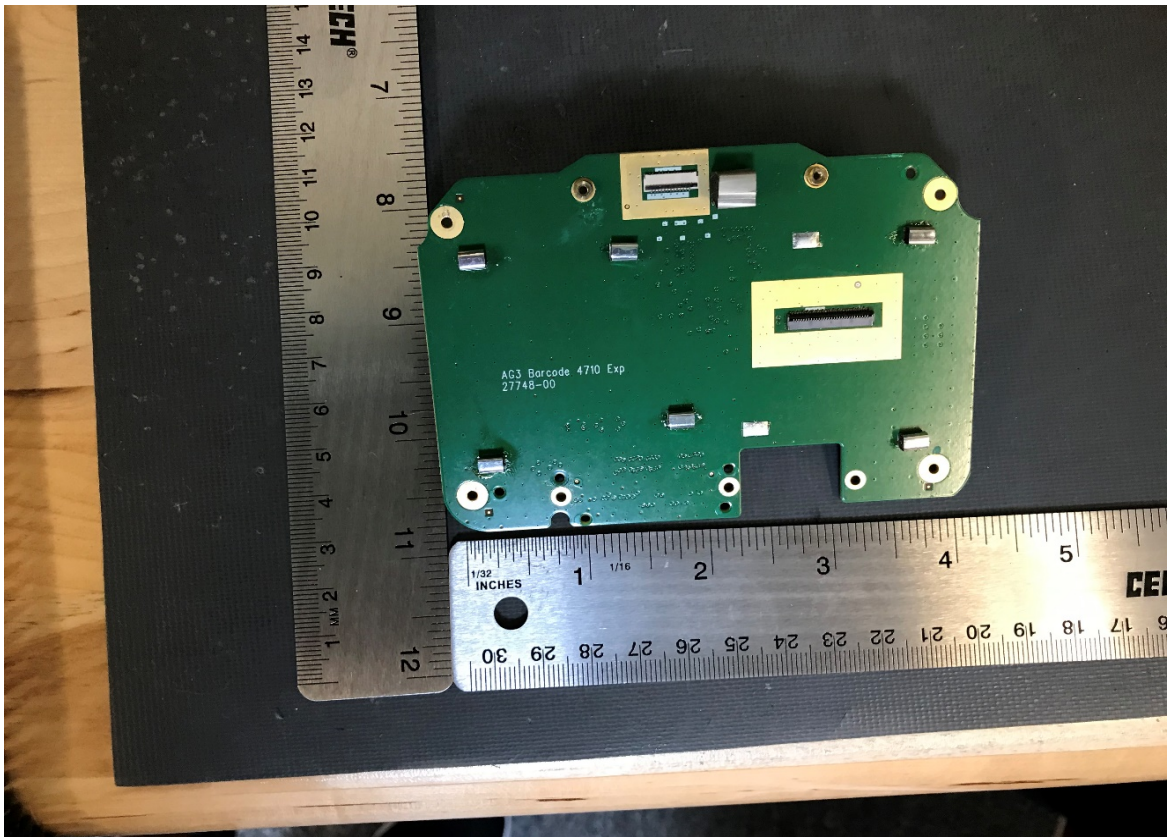

internal photos

Certification Exhibit

Internal Photos

Product: AG3

internal photos

Panther Radio Top

Panther Radio Bottom

internal photos

Panther Radio - Top with shields installed

Panther Radio - Bottom with shields installed

internal photos

Main Board - Front

Main Board - Back

internal photos

Main Board - Shields Removed

Expansion Board - Front

internal photos

Expansion Board - Back

Display - Back

internal photos

Display - Front

IO board - Front

internal photos

IO board - Back