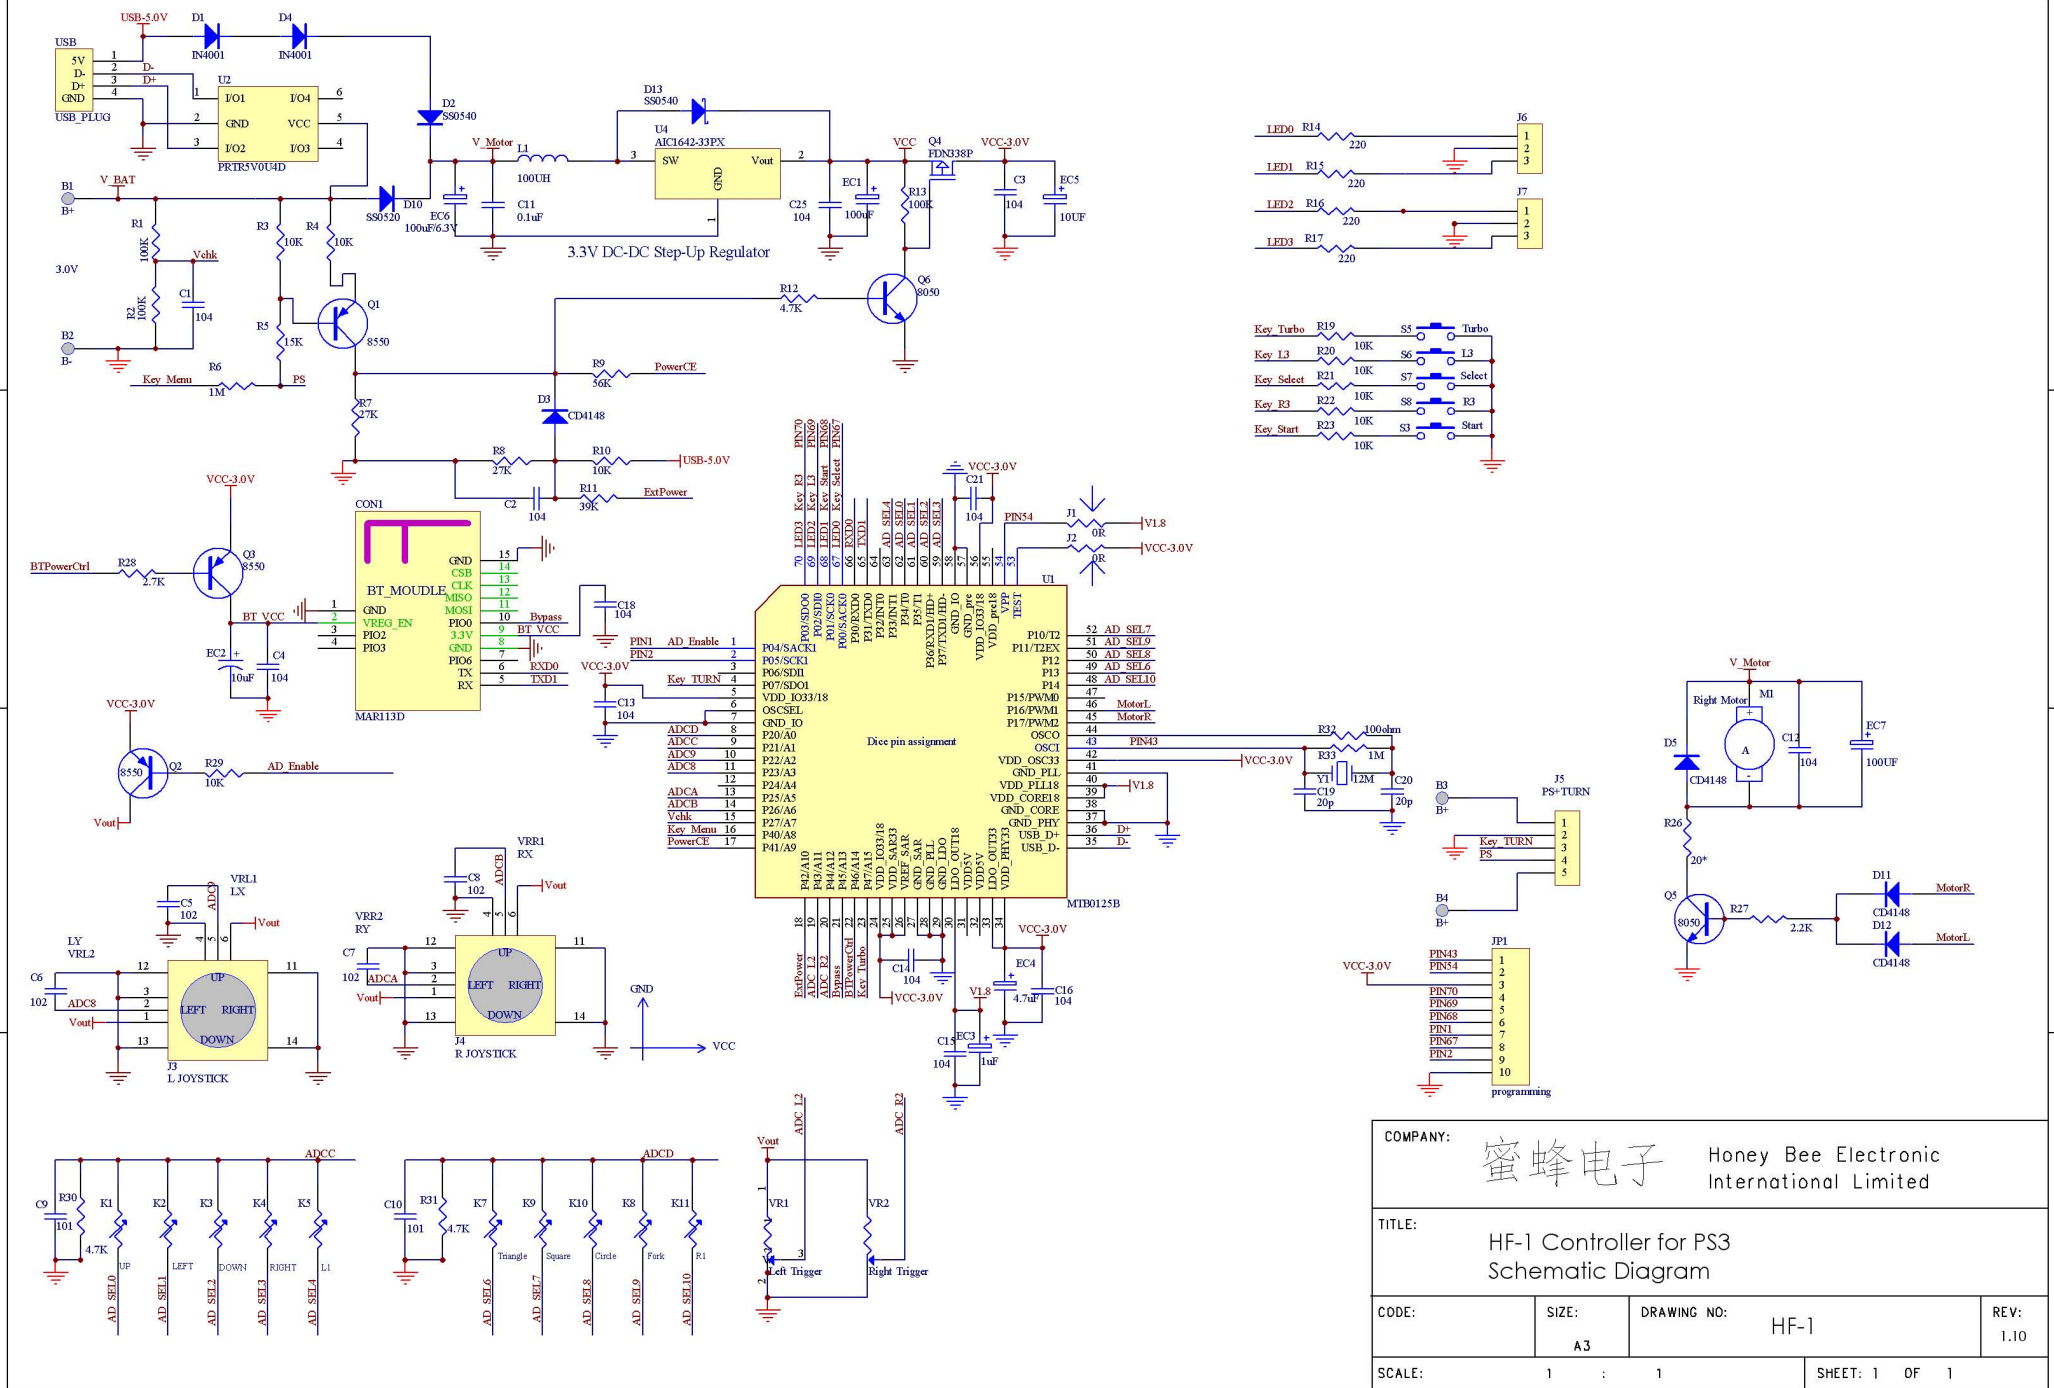

C

C

B

B

A

A

COMPANY: 蜜蜂电子 Honey Bee Electronic International Limited			
TITLE: HF-1 Controller for PS3 Schematic Diagram			
CODE:	SIZE: A3	DRAWING NO: HF-1	REV: 1.10
SCALE: 1 : 1			SHEET: 1 OF 1